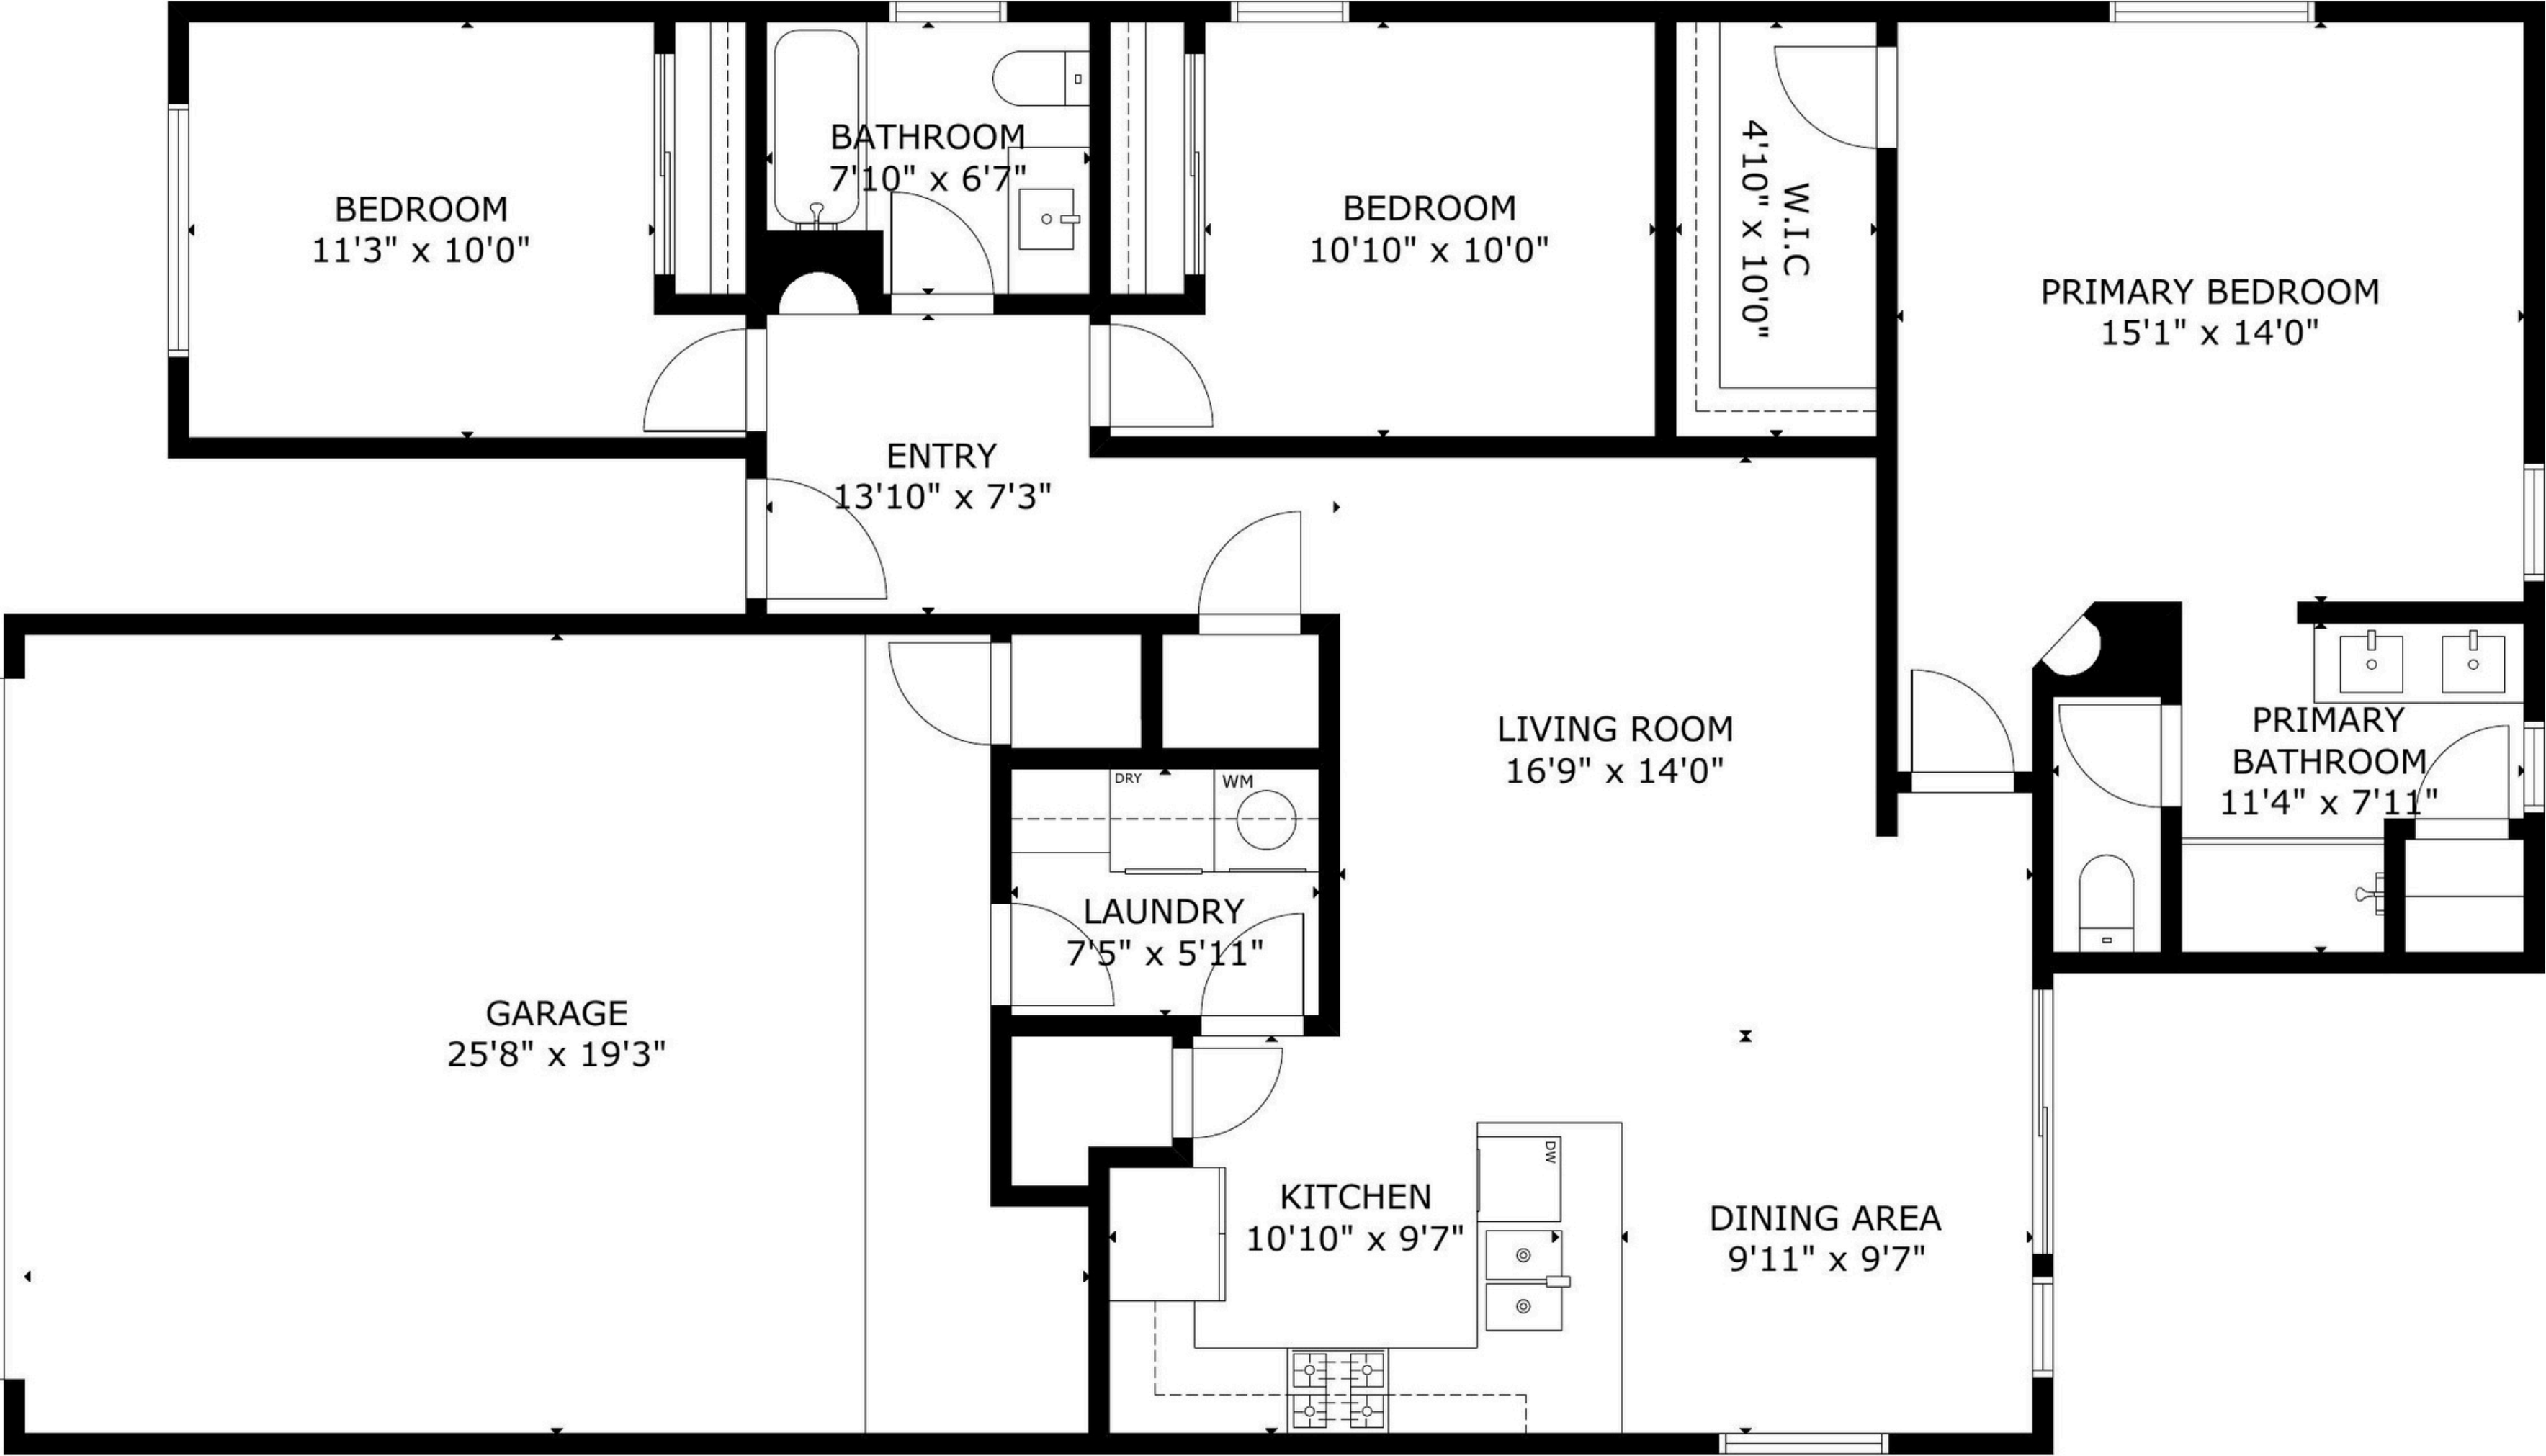

2076 Solara Loop NE

GROSS EXTERNAL AREA

TOTAL: 1,394 sq.ft

FLOOR 1: 1,394 sq.ft

EXCLUDED AREAS: GARAGE: 473 sq.ft

SIZE AND DIMENSIONS ARE APPROXIMATE, ACTUAL MAY VARY