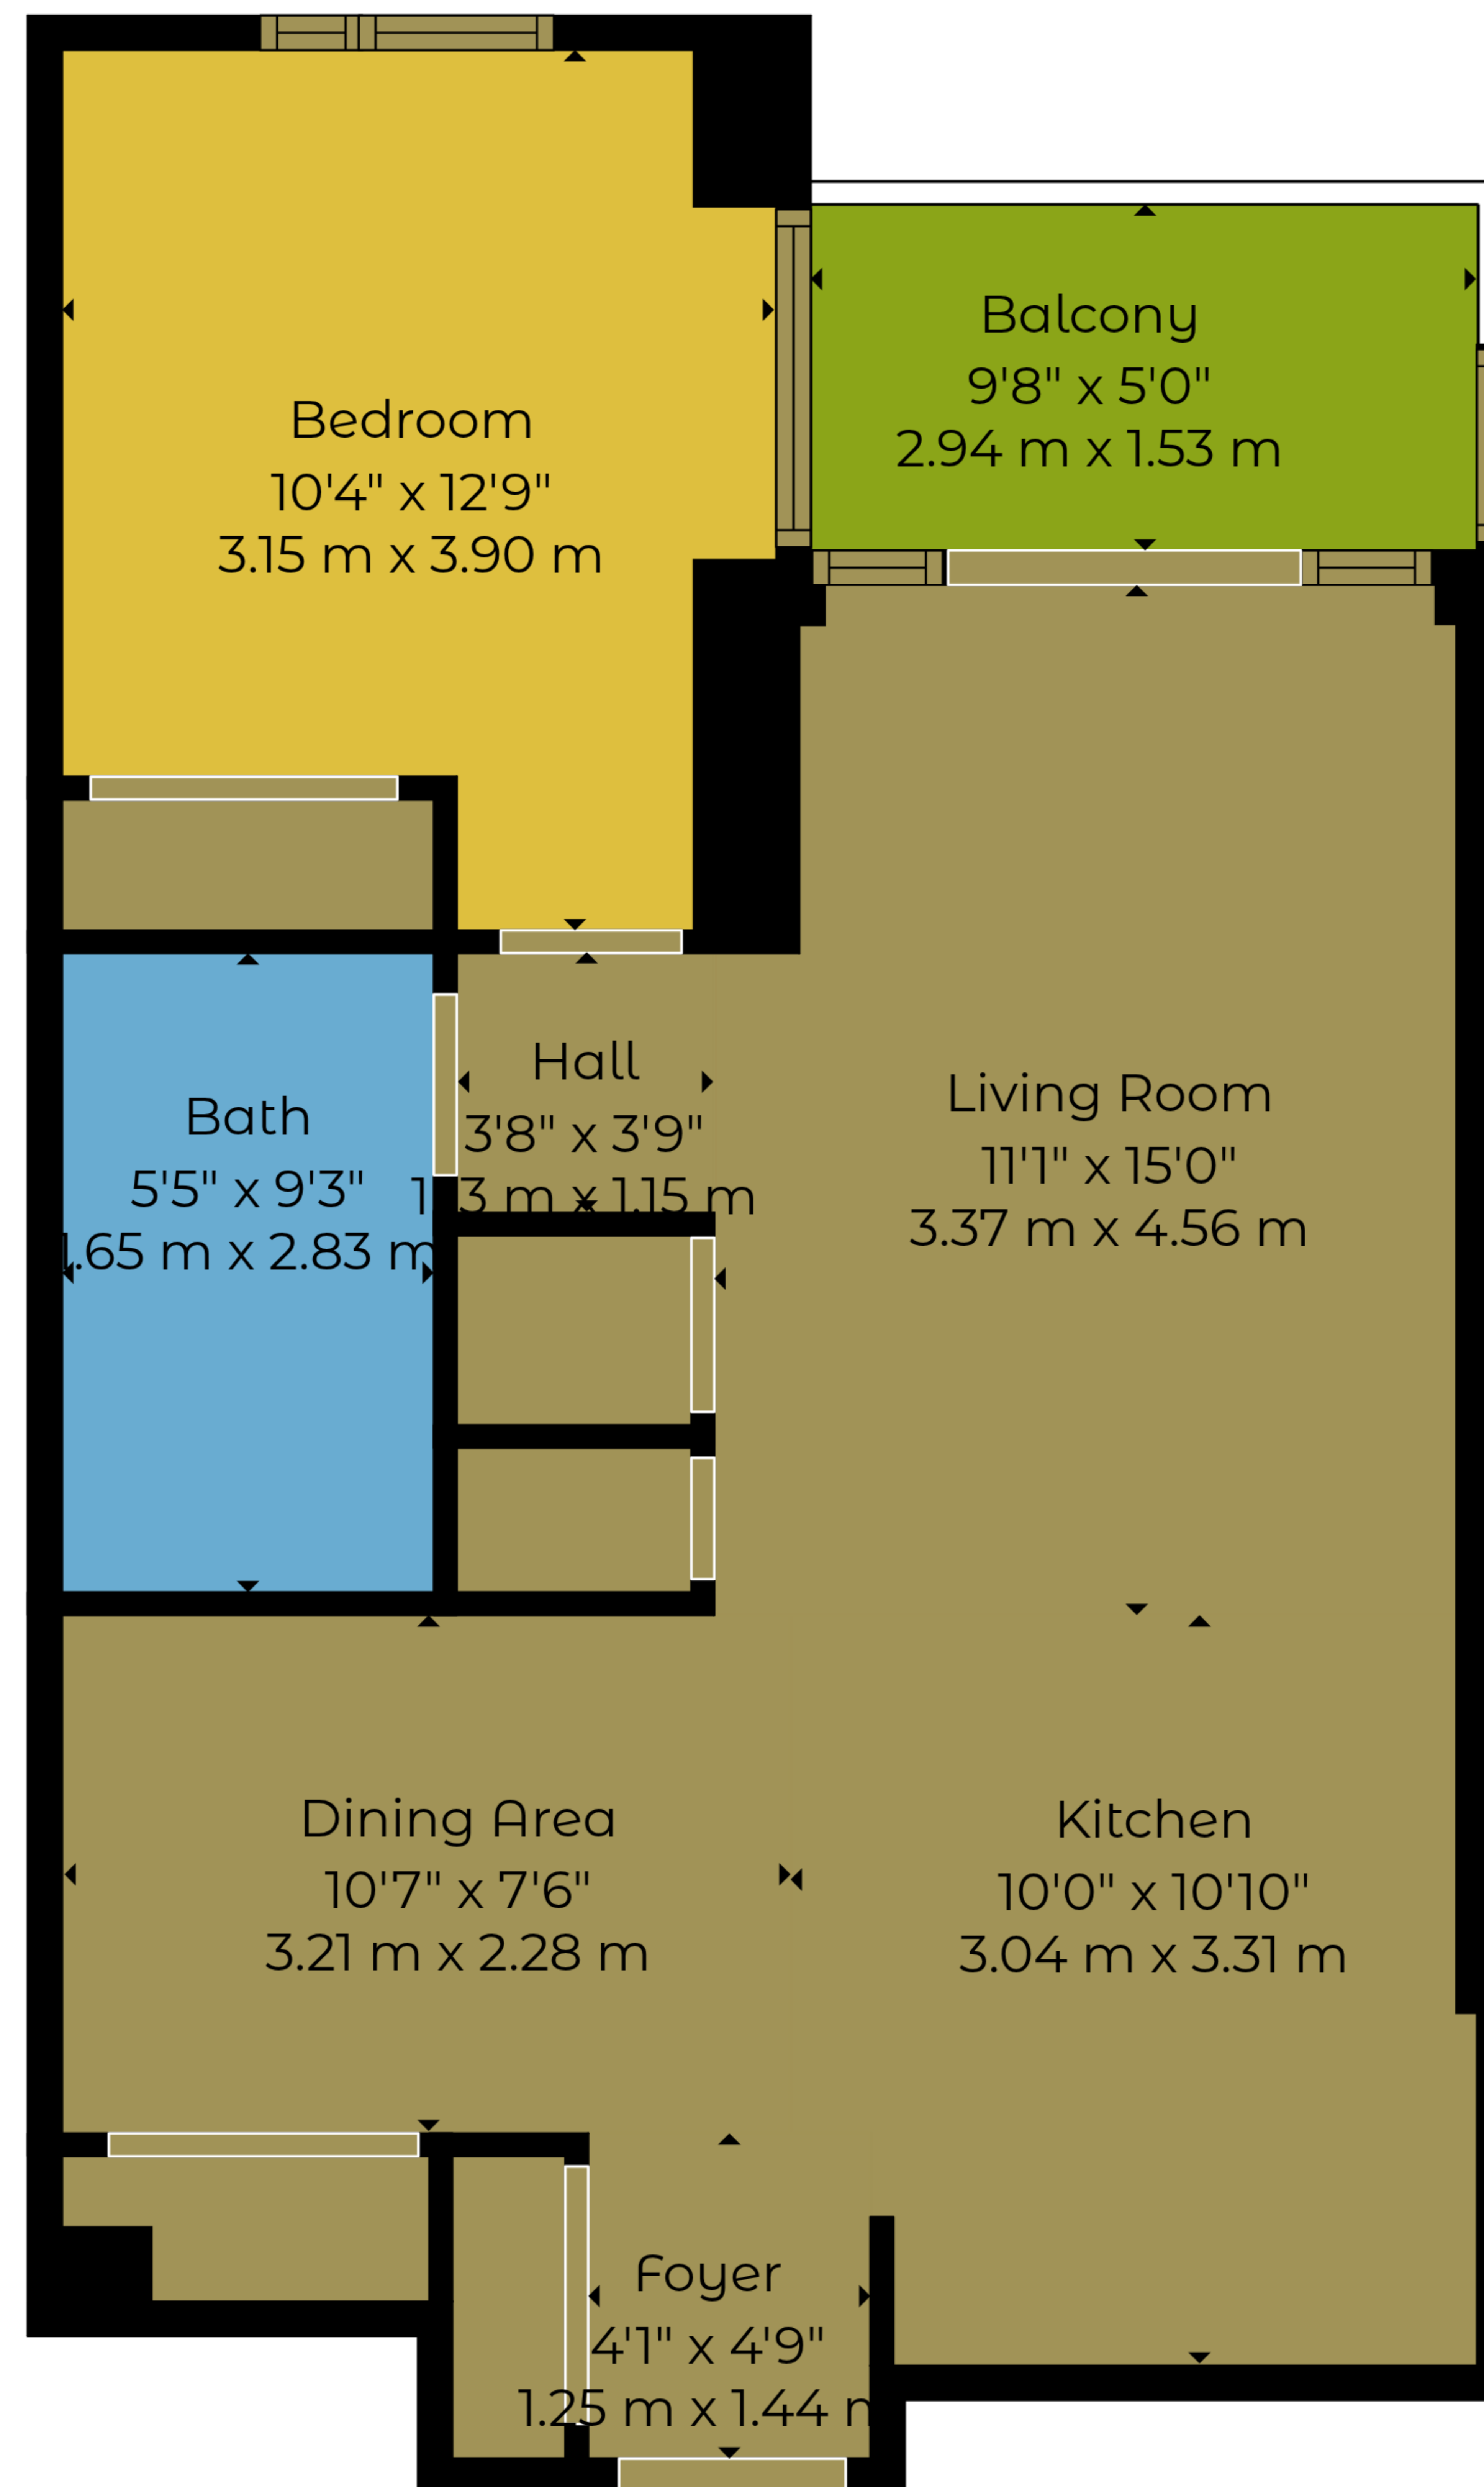

**FULLTONE / 360**

**TOTAL: 615 sq. ft, 57 m2**  
 1st floor: 615 sq. ft, 57 m2  
 EXCLUDED AREAS: BALCONY: 49 sq. ft, 5 m2, WALLS: 57 sq. ft, 5 m2

Measurements Deemed Highly Reliable But Not Guaranteed.