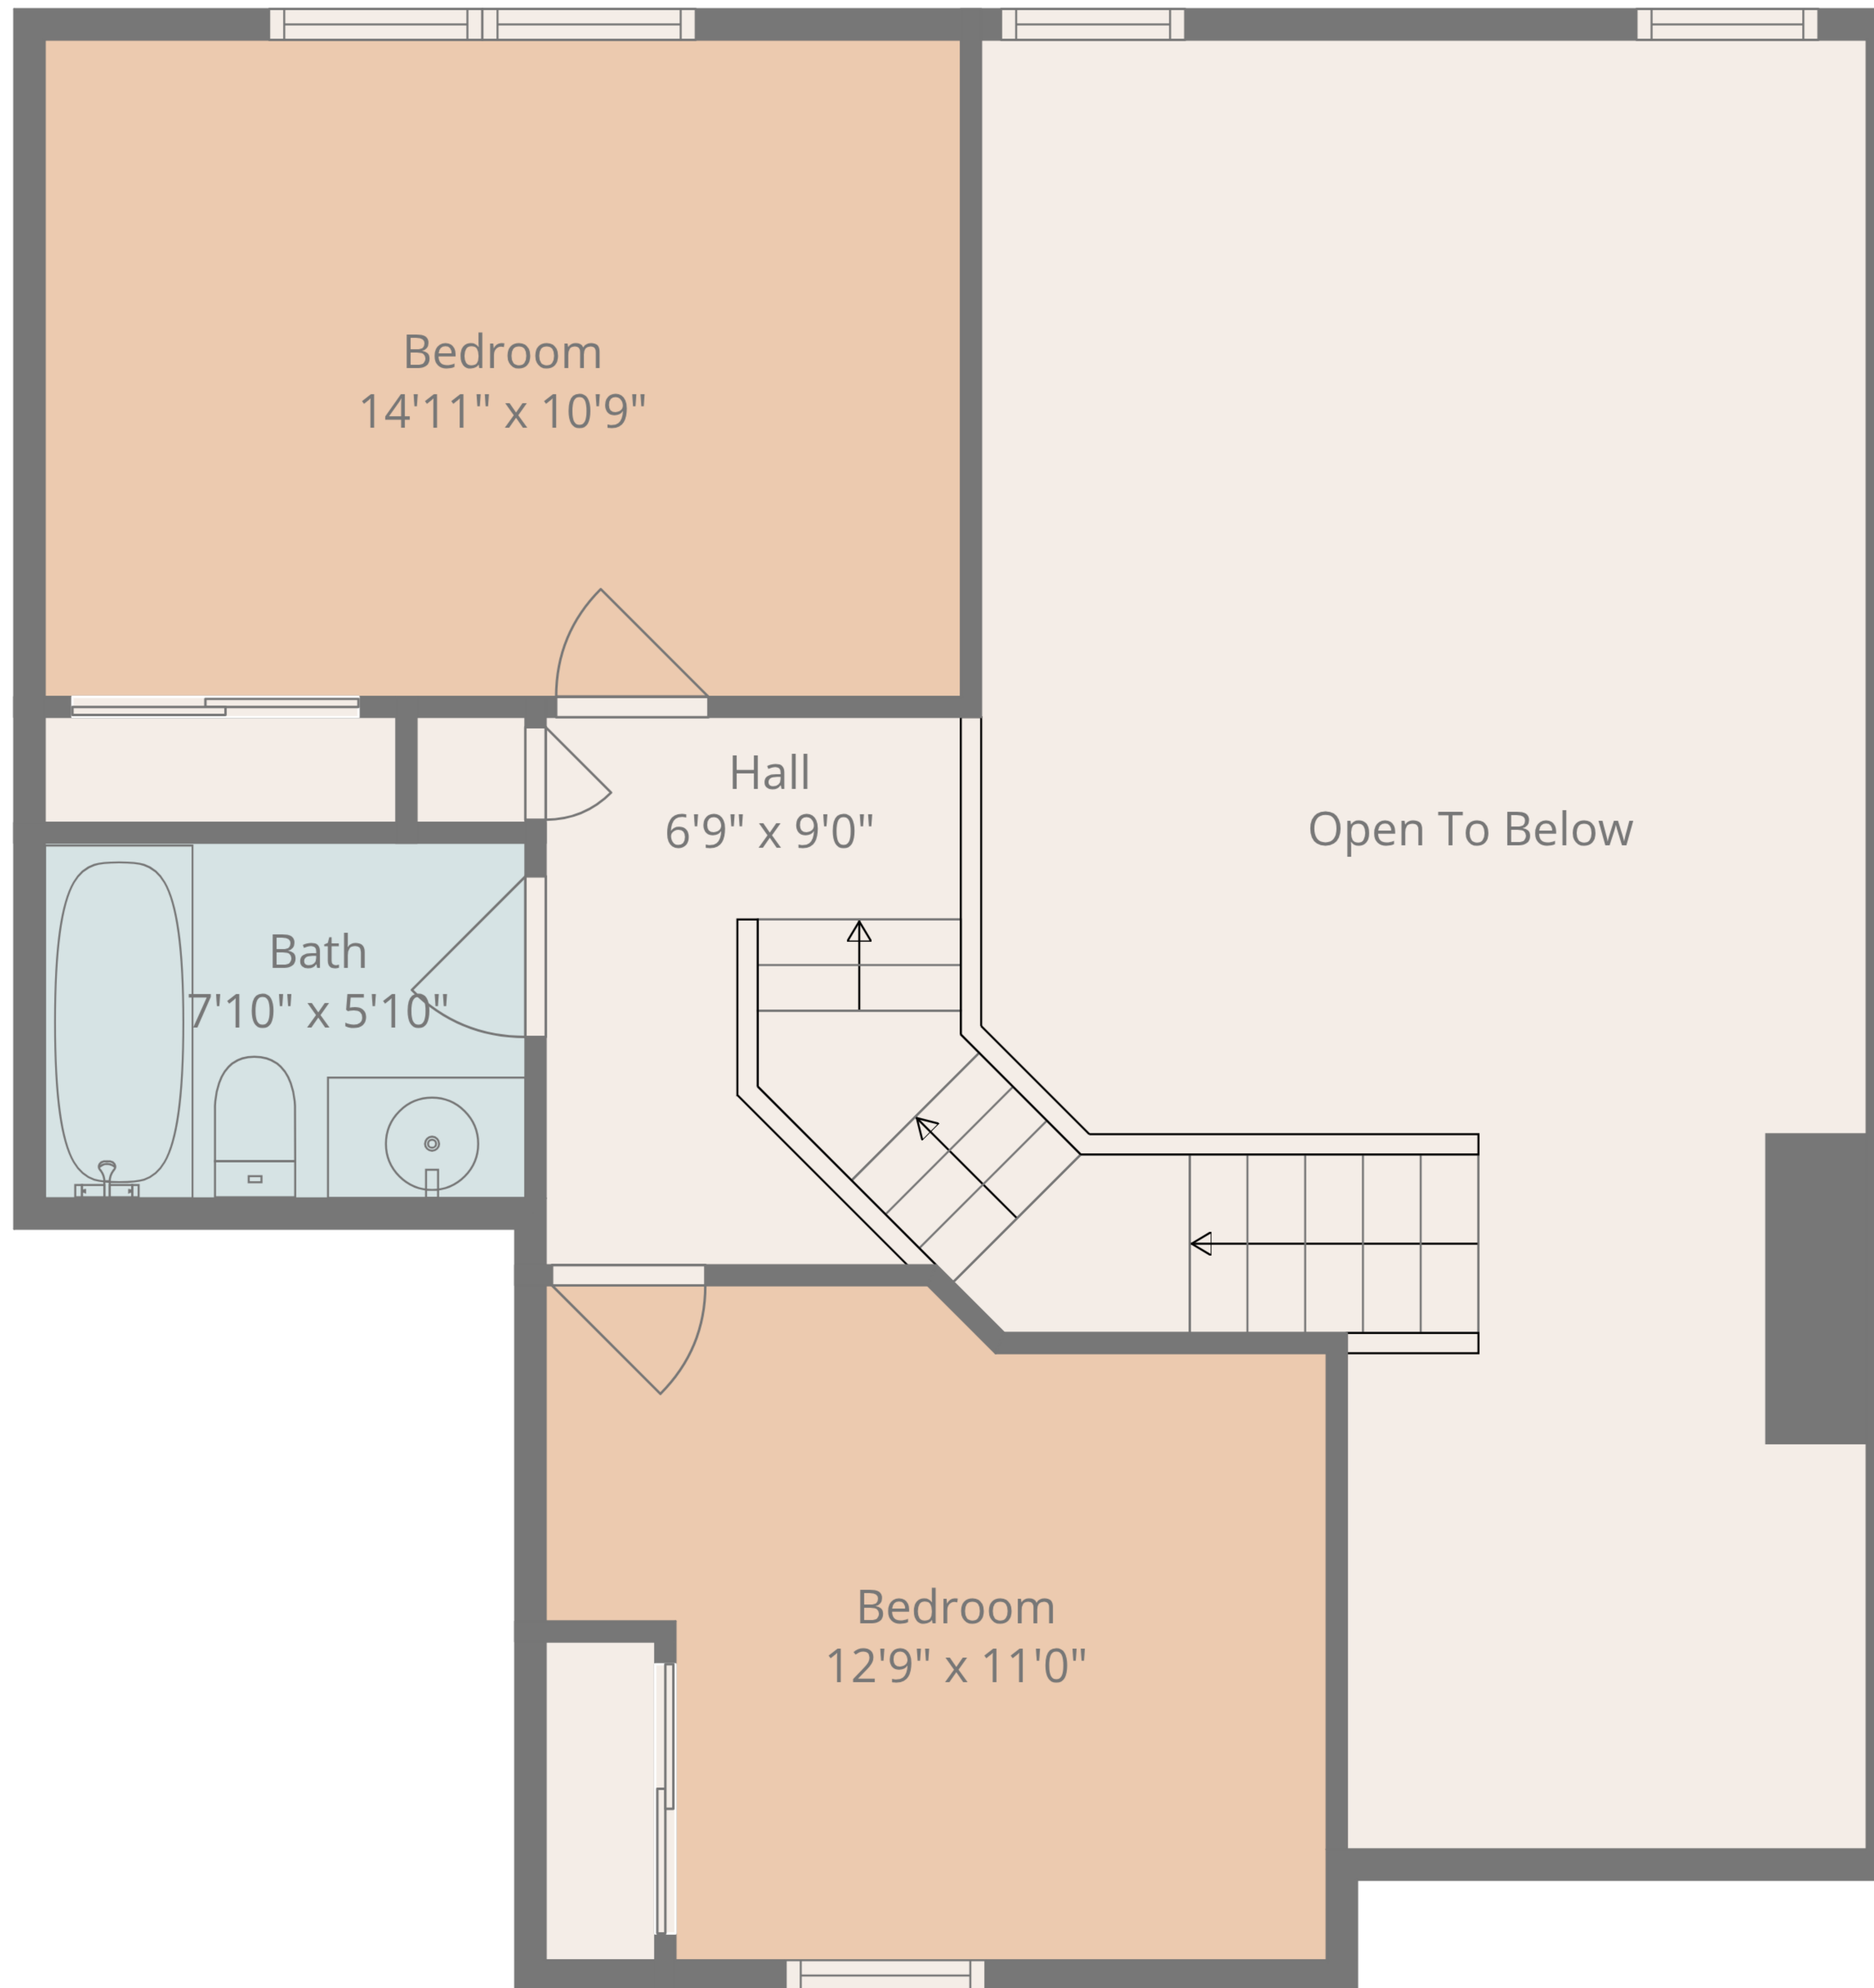

**Total: 1772 sq. ft**

1st Floor: 1304 sq. Ft, 2nd Floor: 468 sq. ft

Excluded Areas: Garage: 335 sq. Ft, Porch: 164 sq. Ft, Deck: 285 sq. Ft,  
 Fireplace: 13 sq. Ft, Open To Below: 350 sq. Ft, Walls: 168 sq. ft

Measurements Are Taken Using Lidar Technology, Deemed Highly Reliable But Not Guaranteed

**Total: 1772 sq. ft**  
 1st Floor: 1304 sq. Ft, 2nd Floor: 468 sq. ft  
 Excluded Areas: Garage: 335 sq. Ft, Porch: 164 sq. Ft, Deck: 285 sq. Ft,  
 Fireplace: 13 sq. Ft, Open To Below: 350 sq. Ft, Walls: 168 sq. ft

Measurements Are Taken Using Lidar Technology, Deemed Highly Reliable But Not Guaranteed

1st Floor

2nd Floor

**Total: 1772 sq. ft**

1st Floor: 1304 sq. Ft, 2nd Floor: 468 sq. ft

Excluded Areas: Garage: 335 sq. Ft, Porch: 164 sq. Ft, Deck: 285 sq. Ft,  
Fireplace: 13 sq. Ft, Open To Below: 350 sq. Ft, Walls: 168 sq. ft