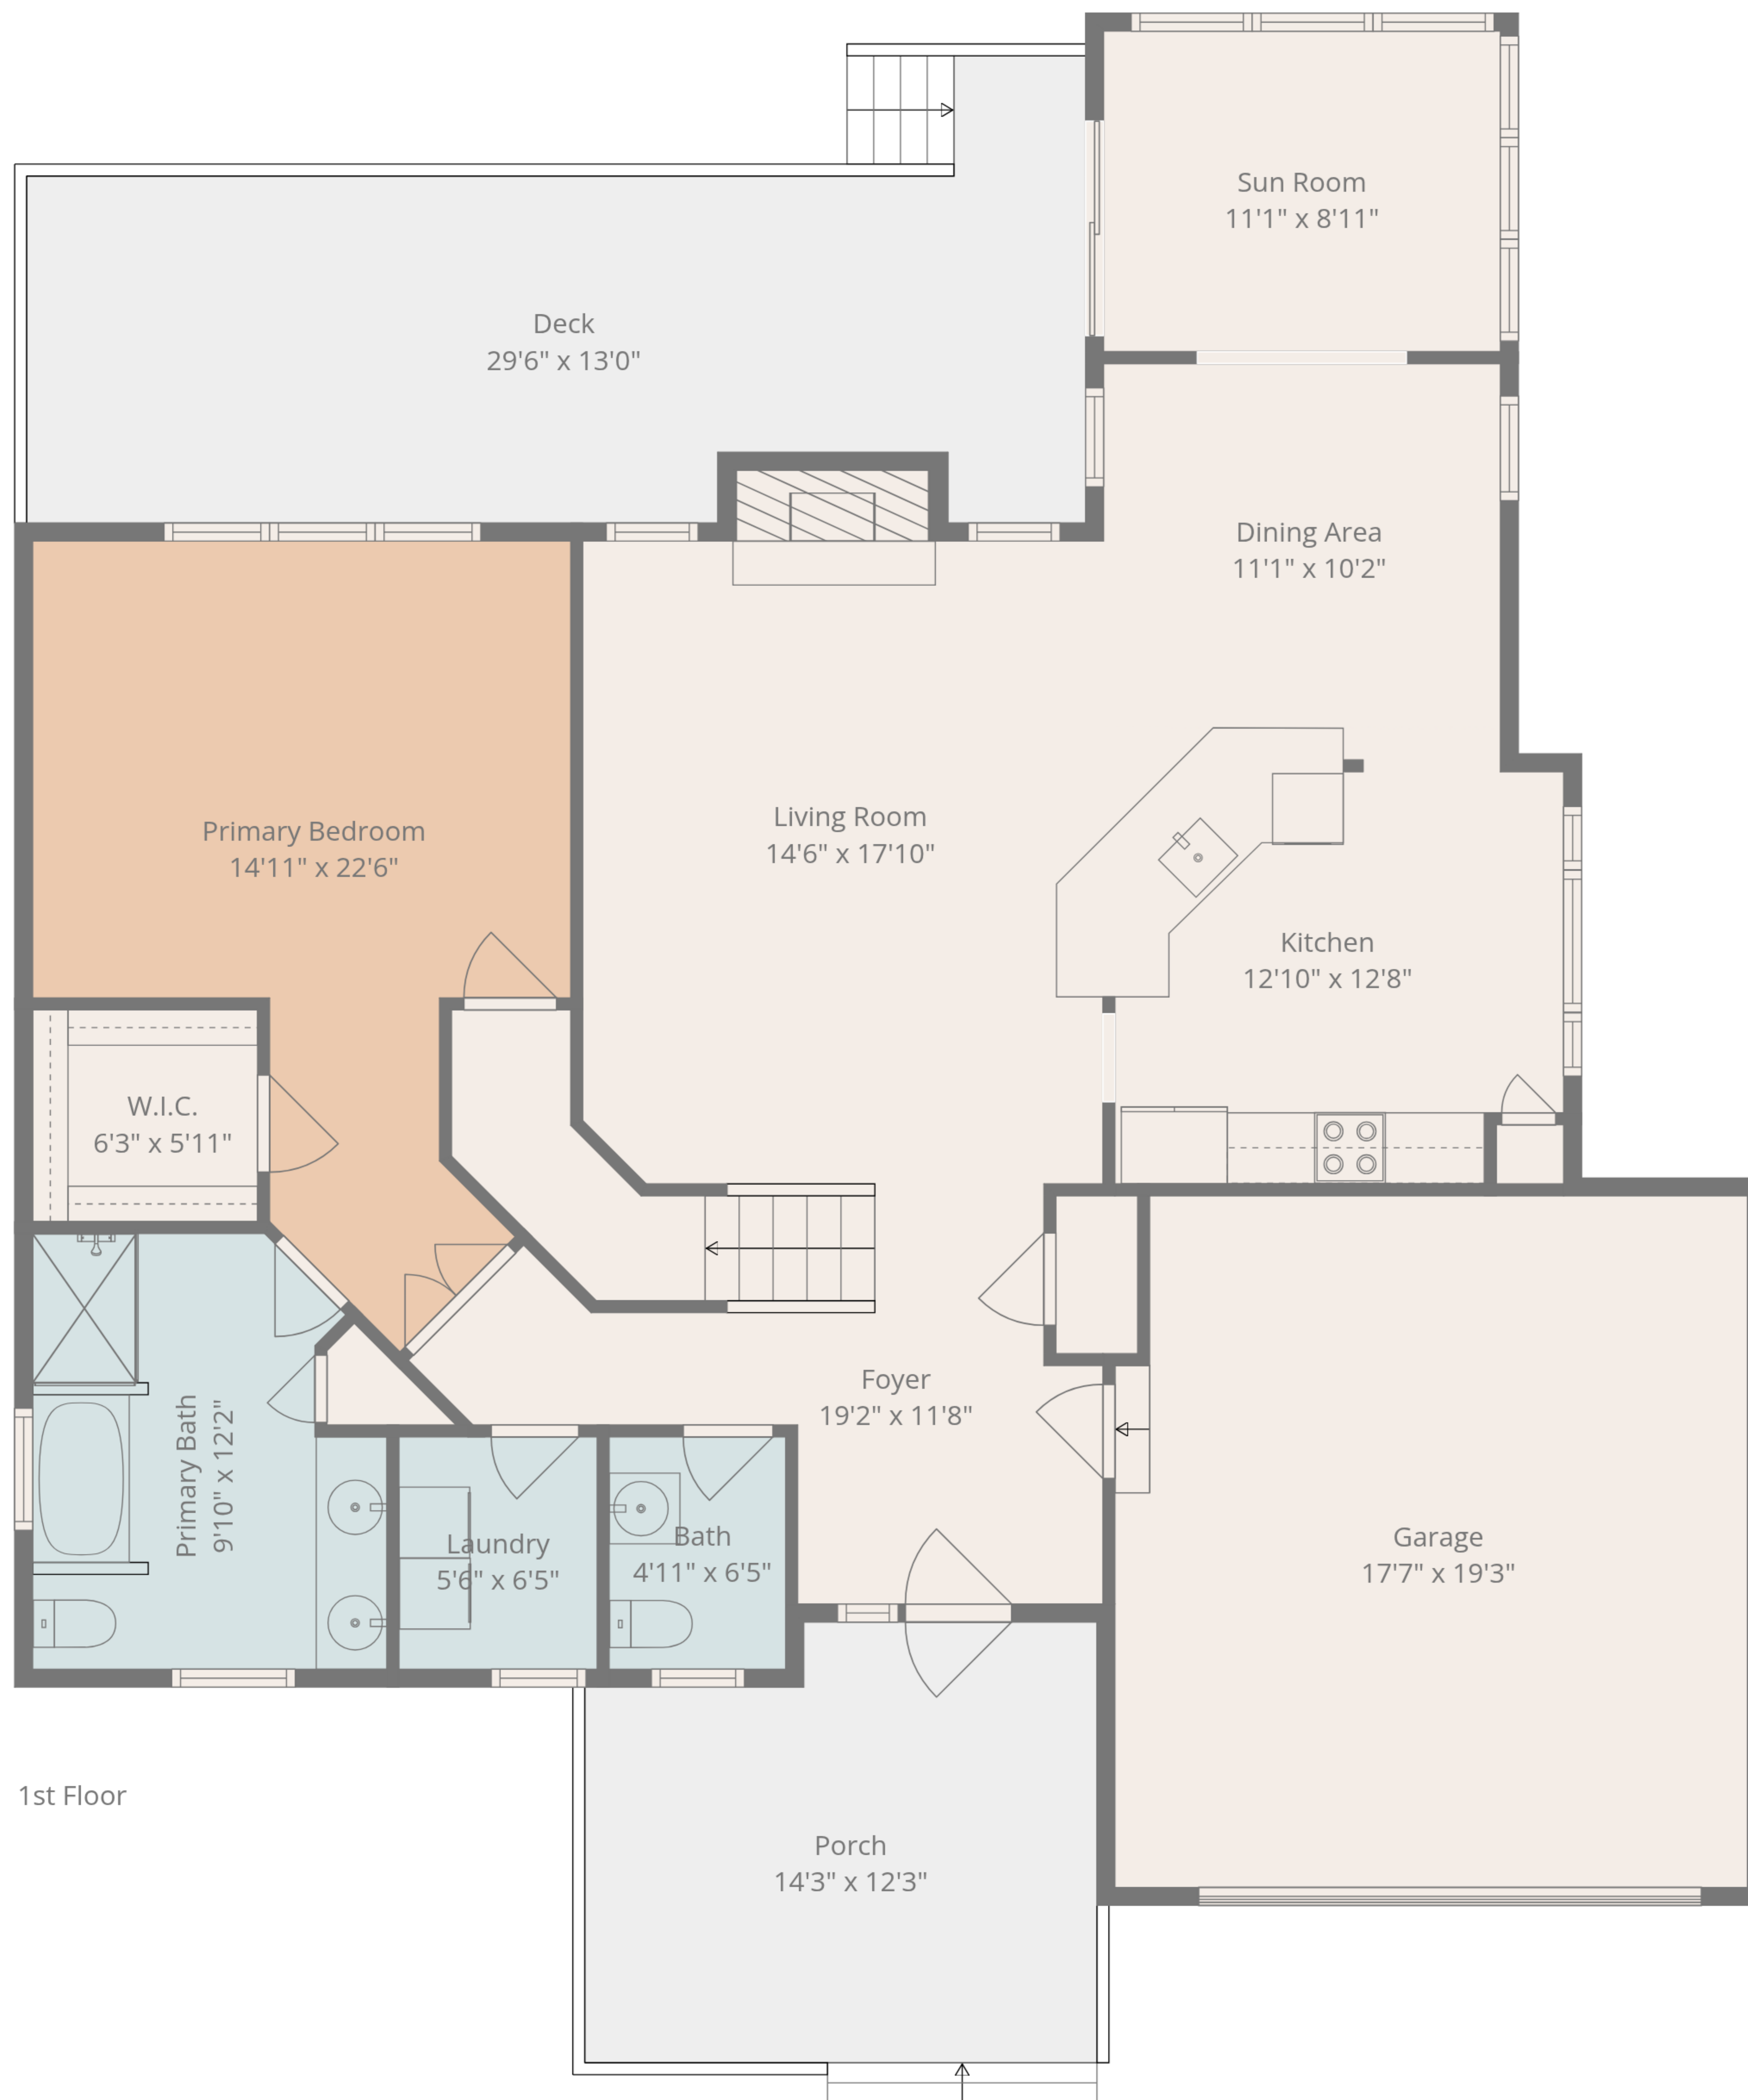

**Total: 1772 sq. ft**

1st Floor: 1304 sq. Ft, 2nd Floor: 468 sq. ft

Excluded Areas: Garage: 335 sq. Ft, Porch: 164 sq. Ft, Deck: 285 sq. Ft,  
 Fireplace: 13 sq. Ft, Open To Below: 350 sq. Ft, Walls: 168 sq. ft

Measurements Are Taken Using Lidar Technology, Deemed Highly Reliable But Not Guaranteed

**Total: 1772 sq. ft**  
 1st Floor: 1304 sq. Ft, 2nd Floor: 468 sq. ft  
 Excluded Areas: Garage: 335 sq. Ft, Porch: 164 sq. Ft, Deck: 285 sq. Ft,  
 Fireplace: 13 sq. Ft, Open To Below: 350 sq. Ft, Walls: 168 sq. ft

Measurements Are Taken Using Lidar Technology, Deemed Highly Reliable But Not Guaranteed

1st Floor

2nd Floor

**Total: 1772 sq. ft**

1st Floor: 1304 sq. Ft, 2nd Floor: 468 sq. ft

Excluded Areas: Garage: 335 sq. Ft, Porch: 164 sq. Ft, Deck: 285 sq. Ft,  
Fireplace: 13 sq. Ft, Open To Below: 350 sq. Ft, Walls: 168 sq. ft