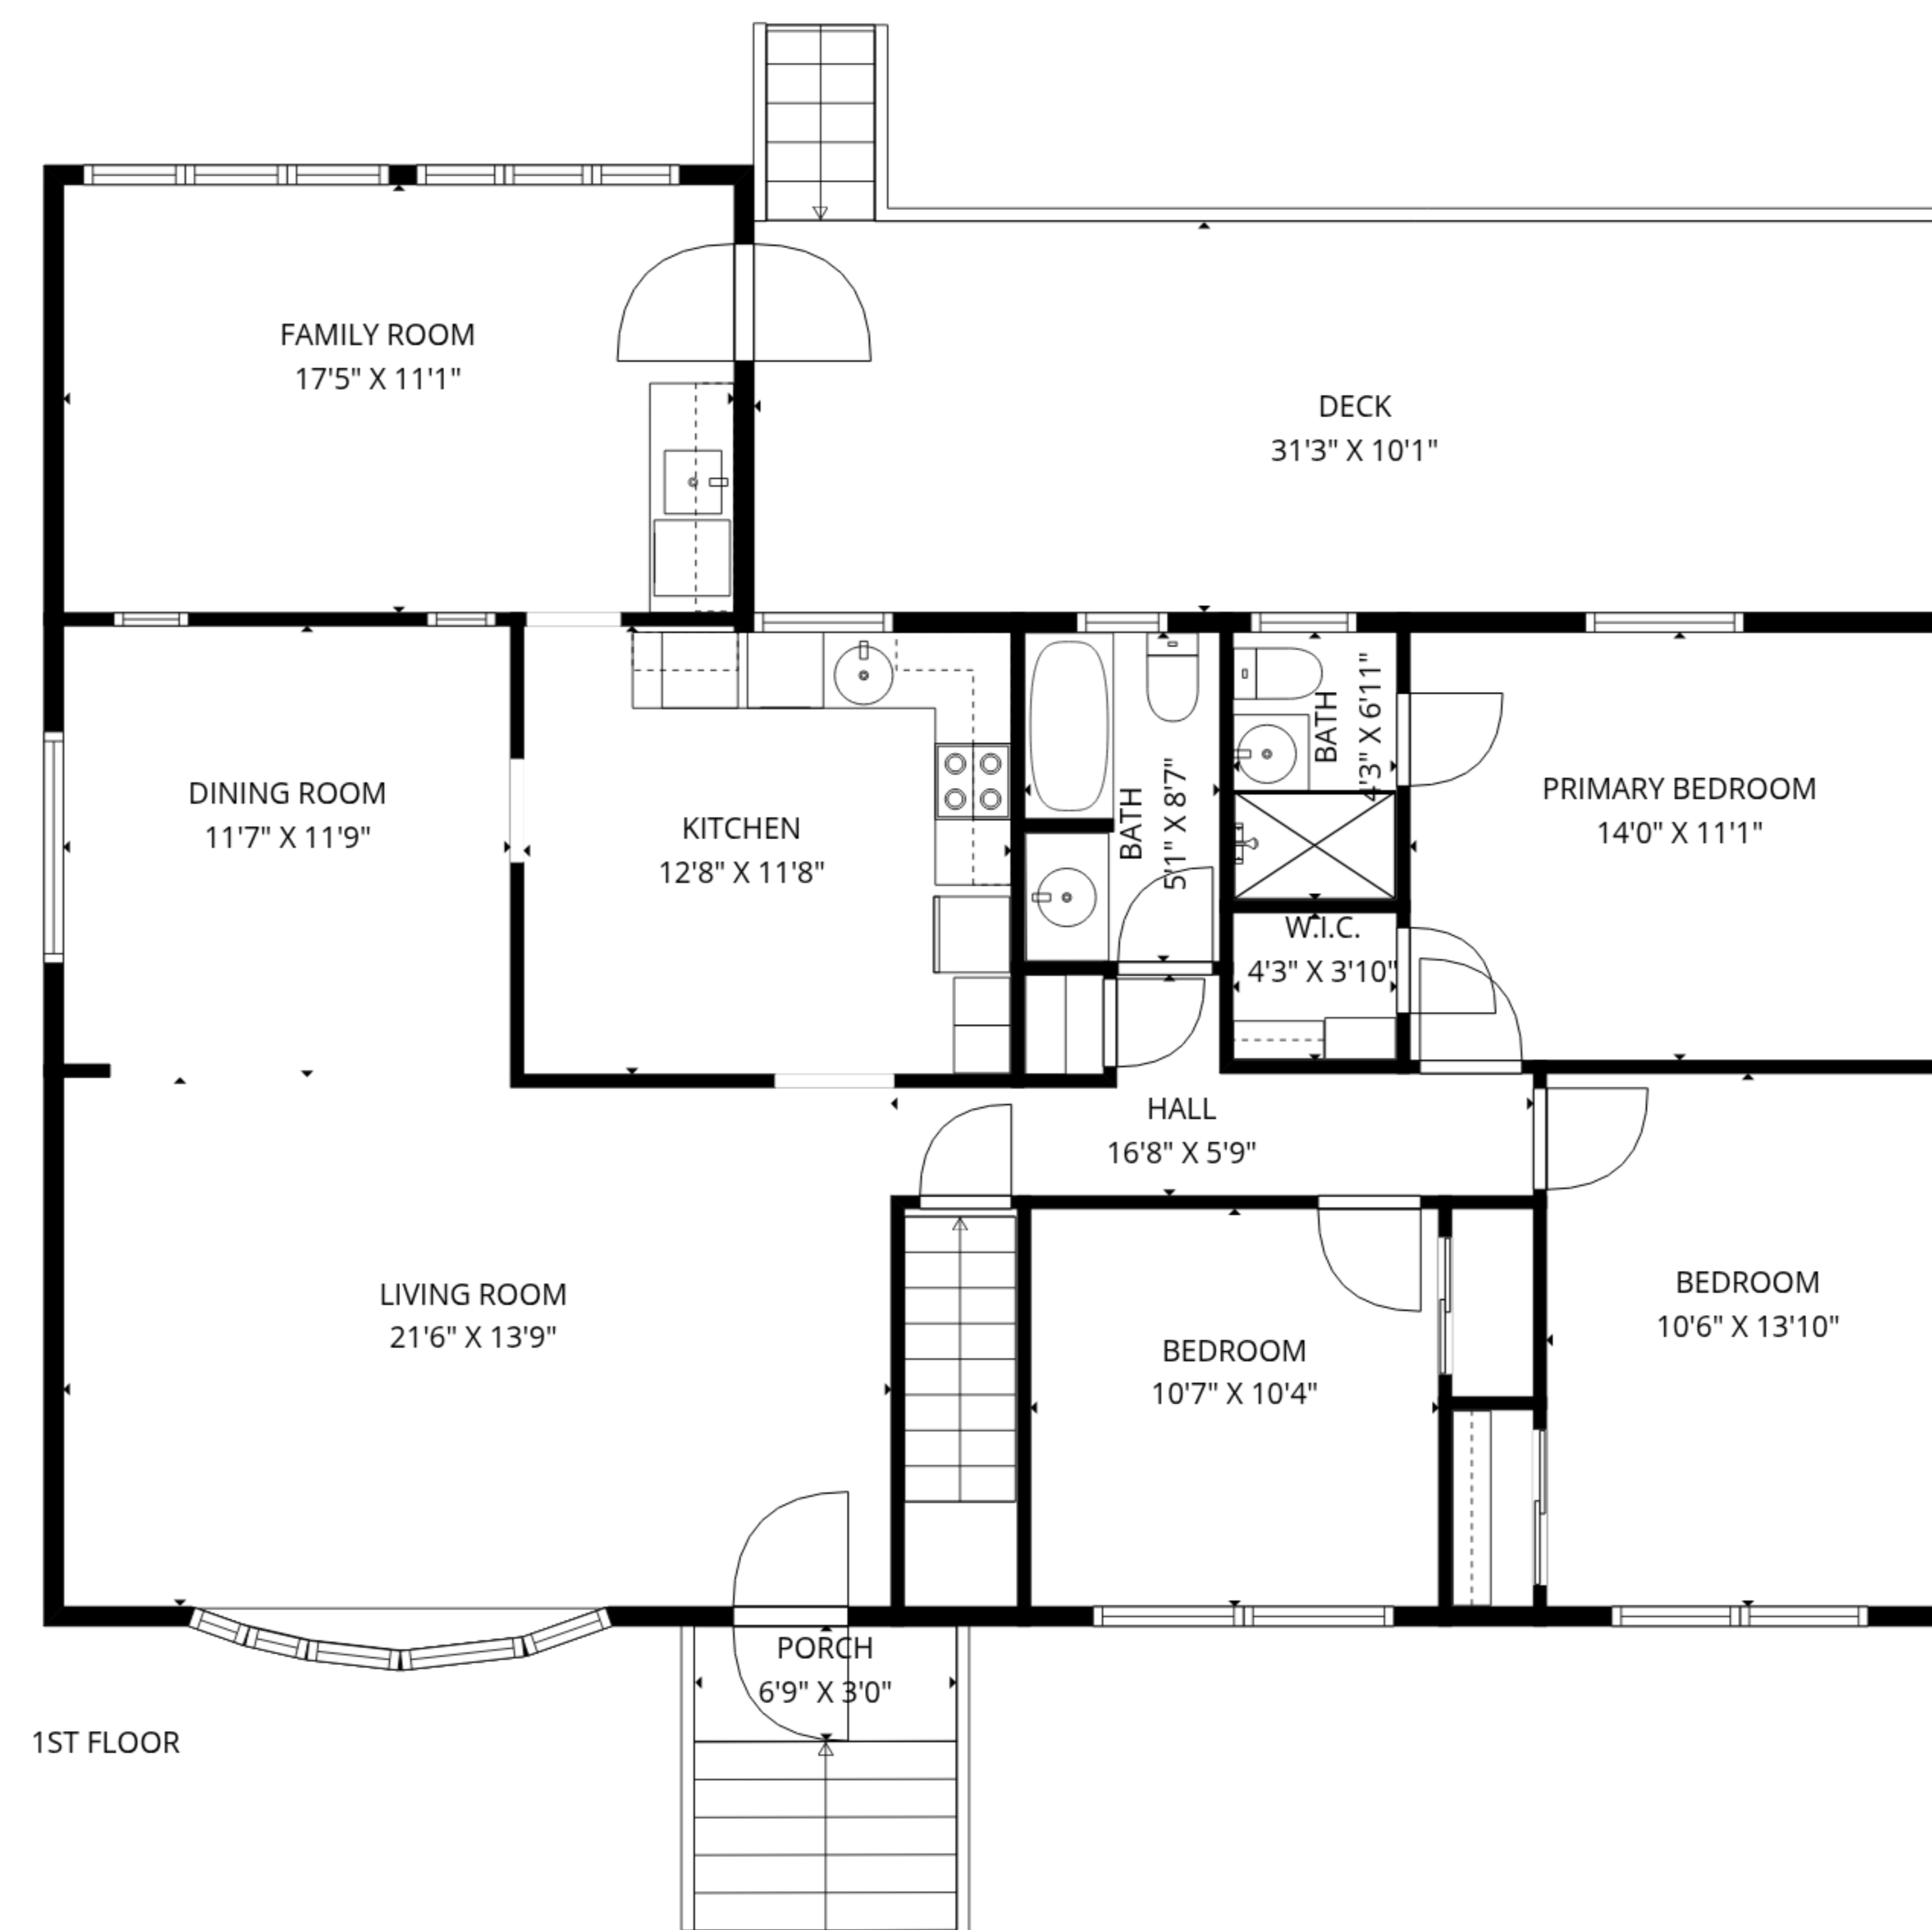

TOTAL: 1448 sq. ft
Basement: 0 sq. ft, 1st floor: 1448 sq. ft
EXCLUDED AREAS: GARAGE: 539 sq. ft, BASEMENT: 692 sq. ft, WORKSHOP: 196 sq. ft,
DECK: 331 sq. ft, PORCH: 20 sq. ft, WALLS: 187 sq. ft

TOTAL: 1448 sq. ft

Basement: 0 sq. ft, 1st floor: 1448 sq. ft

EXCLUDED AREAS: GARAGE: 539 sq. ft, BASEMENT: 692 sq. ft, WORKSHOP: 196 sq. ft,
DECK: 331 sq. ft, PORCH: 20 sq. ft, WALLS: 187 sq. ft

Measurements Are Deemed Highly Reliable But Not Guaranteed

TOTAL: 1448 sq. ft

Basement: 0 sq. ft, 1st floor: 1448 sq. ft

EXCLUDED AREAS: GARAGE: 539 sq. ft, BASEMENT: 692 sq. ft, WORKSHOP: 196 sq. ft,
DECK: 331 sq. ft, PORCH: 20 sq. ft, WALLS: 187 sq. ft

Measurements Are Deemed Highly Reliable But Not Guaranteed