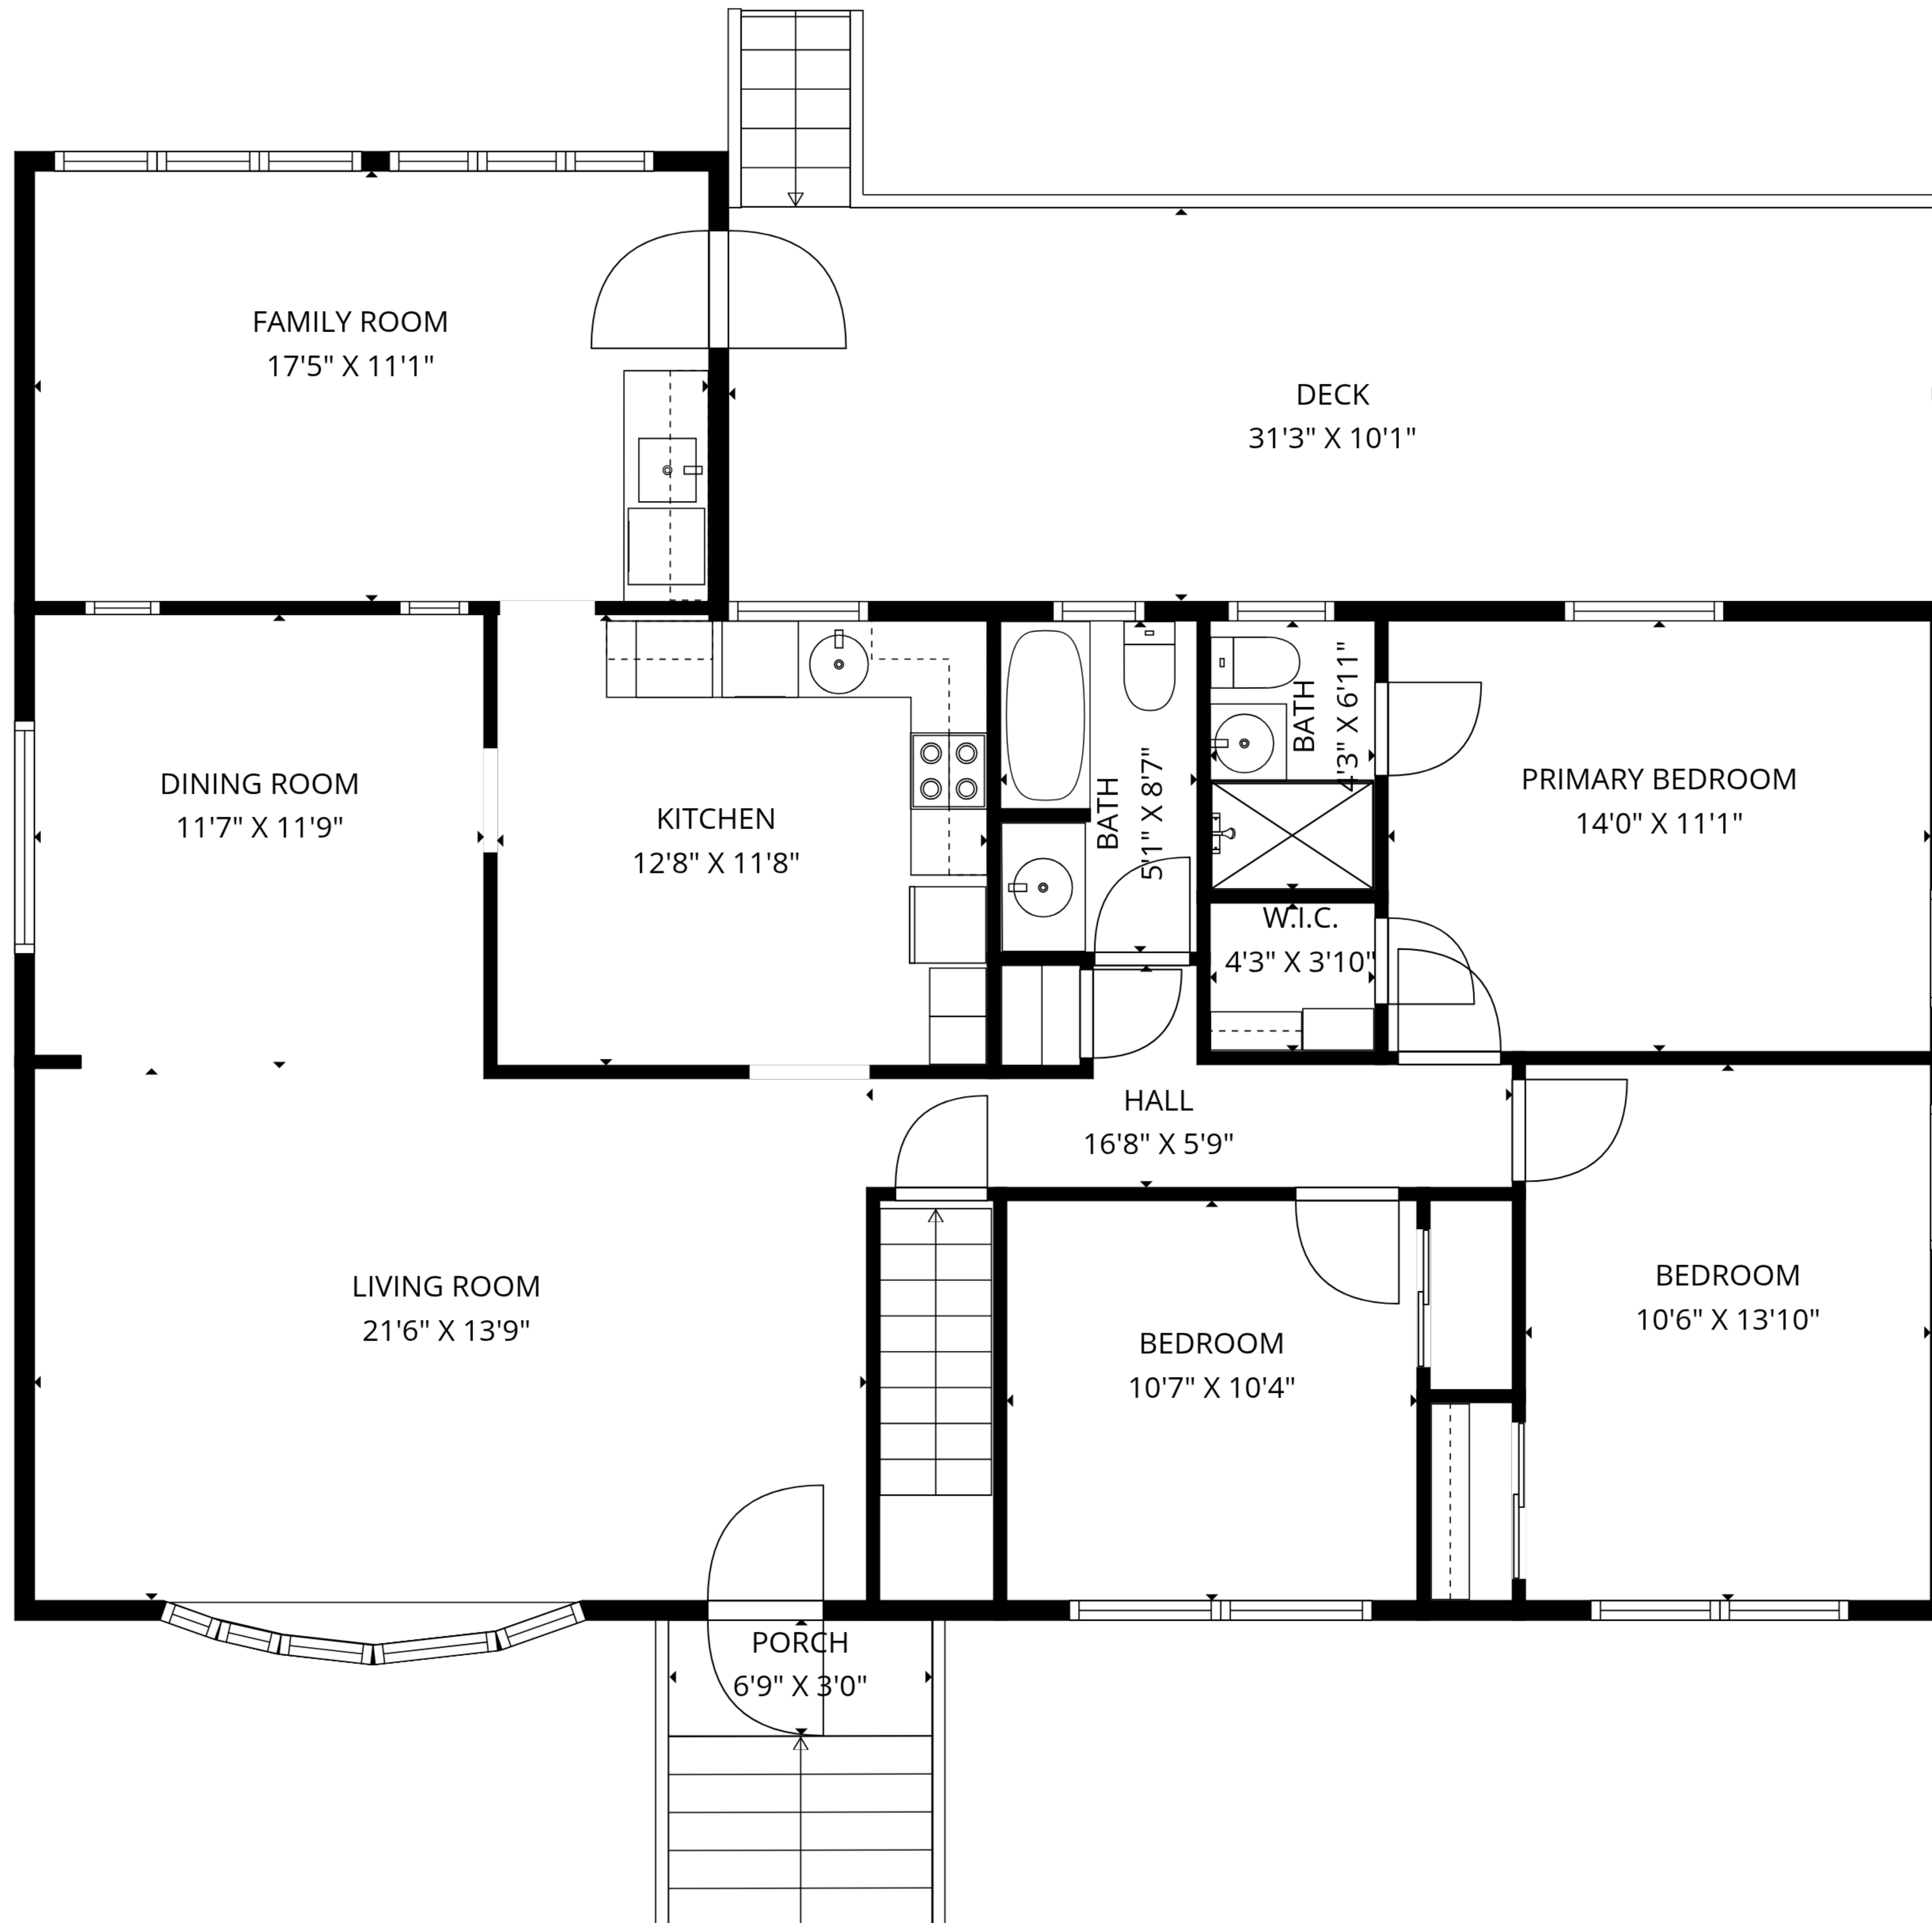

TOTAL: 1448 sq. ft
Basement: 0 sq. ft, 1st floor: 1448 sq. ft
EXCLUDED AREAS: GARAGE: 539 sq. ft, BASEMENT: 692 sq. ft, WORKSHOP: 196 sq. ft,
DECK: 331 sq. ft, PORCH: 20 sq. ft, WALLS: 187 sq. ft

TOTAL: 1448 sq. ft

Basement: 0 sq. ft, 1st floor: 1448 sq. ft

EXCLUDED AREAS: GARAGE: 539 sq. ft, BASEMENT: 692 sq. ft, WORKSHOP: 196 sq. ft,
DECK: 331 sq. ft, PORCH: 20 sq. ft, WALLS: 187 sq. ft

Measurements Are Deemed Highly Reliable But Not Guaranteed

TOTAL: 1448 sq. ft

Basement: 0 sq. ft, 1st floor: 1448 sq. ft

EXCLUDED AREAS: GARAGE: 539 sq. ft, BASEMENT: 692 sq. ft, WORKSHOP: 196 sq. ft,
DECK: 331 sq. ft, PORCH: 20 sq. ft, WALLS: 187 sq. ft

Measurements Are Deemed Highly Reliable But Not Guaranteed