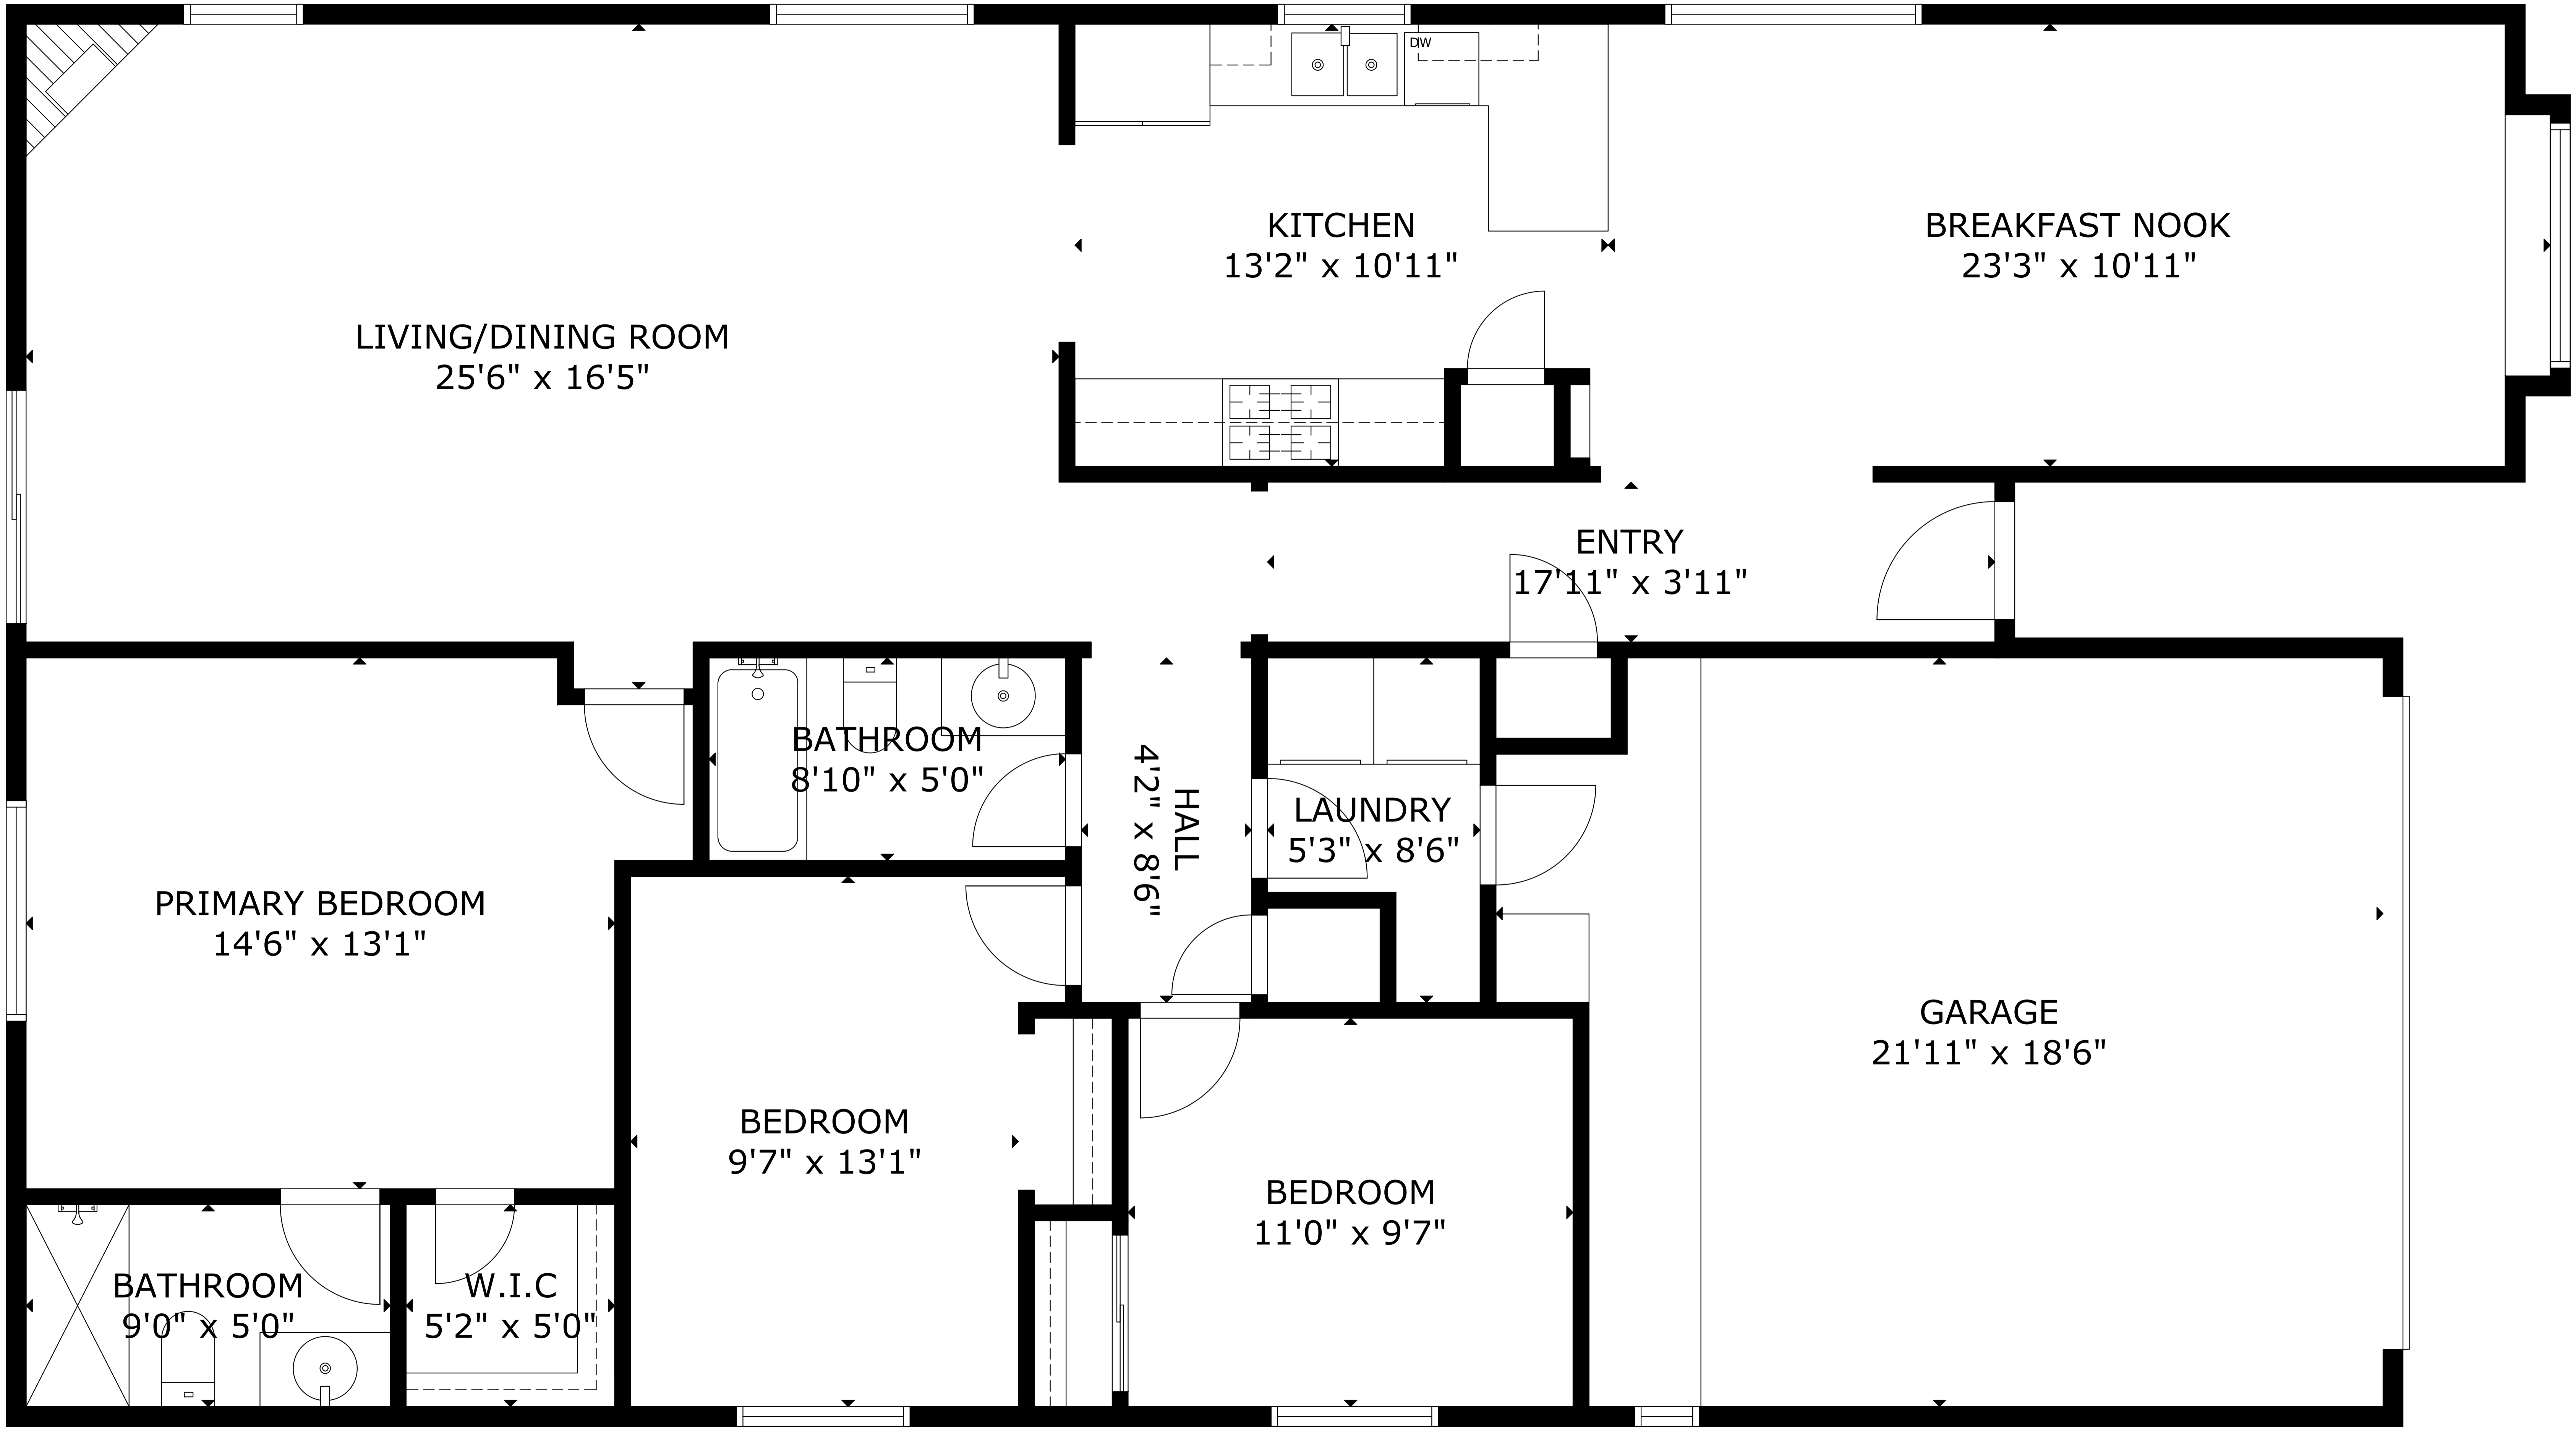

# 3201 Mara Ortiz Dr SW

GROSS EXTERNAL AREA  
TOTAL: 1,691 sq ft  
FLOOR 1: 1,691 sq ft  
EXCLUDED AREAS: GARAGE: 374 sq ft  
SIZE AND DIMENSIONS ARE APPROXIMATE, ACTUAL MAY VARY