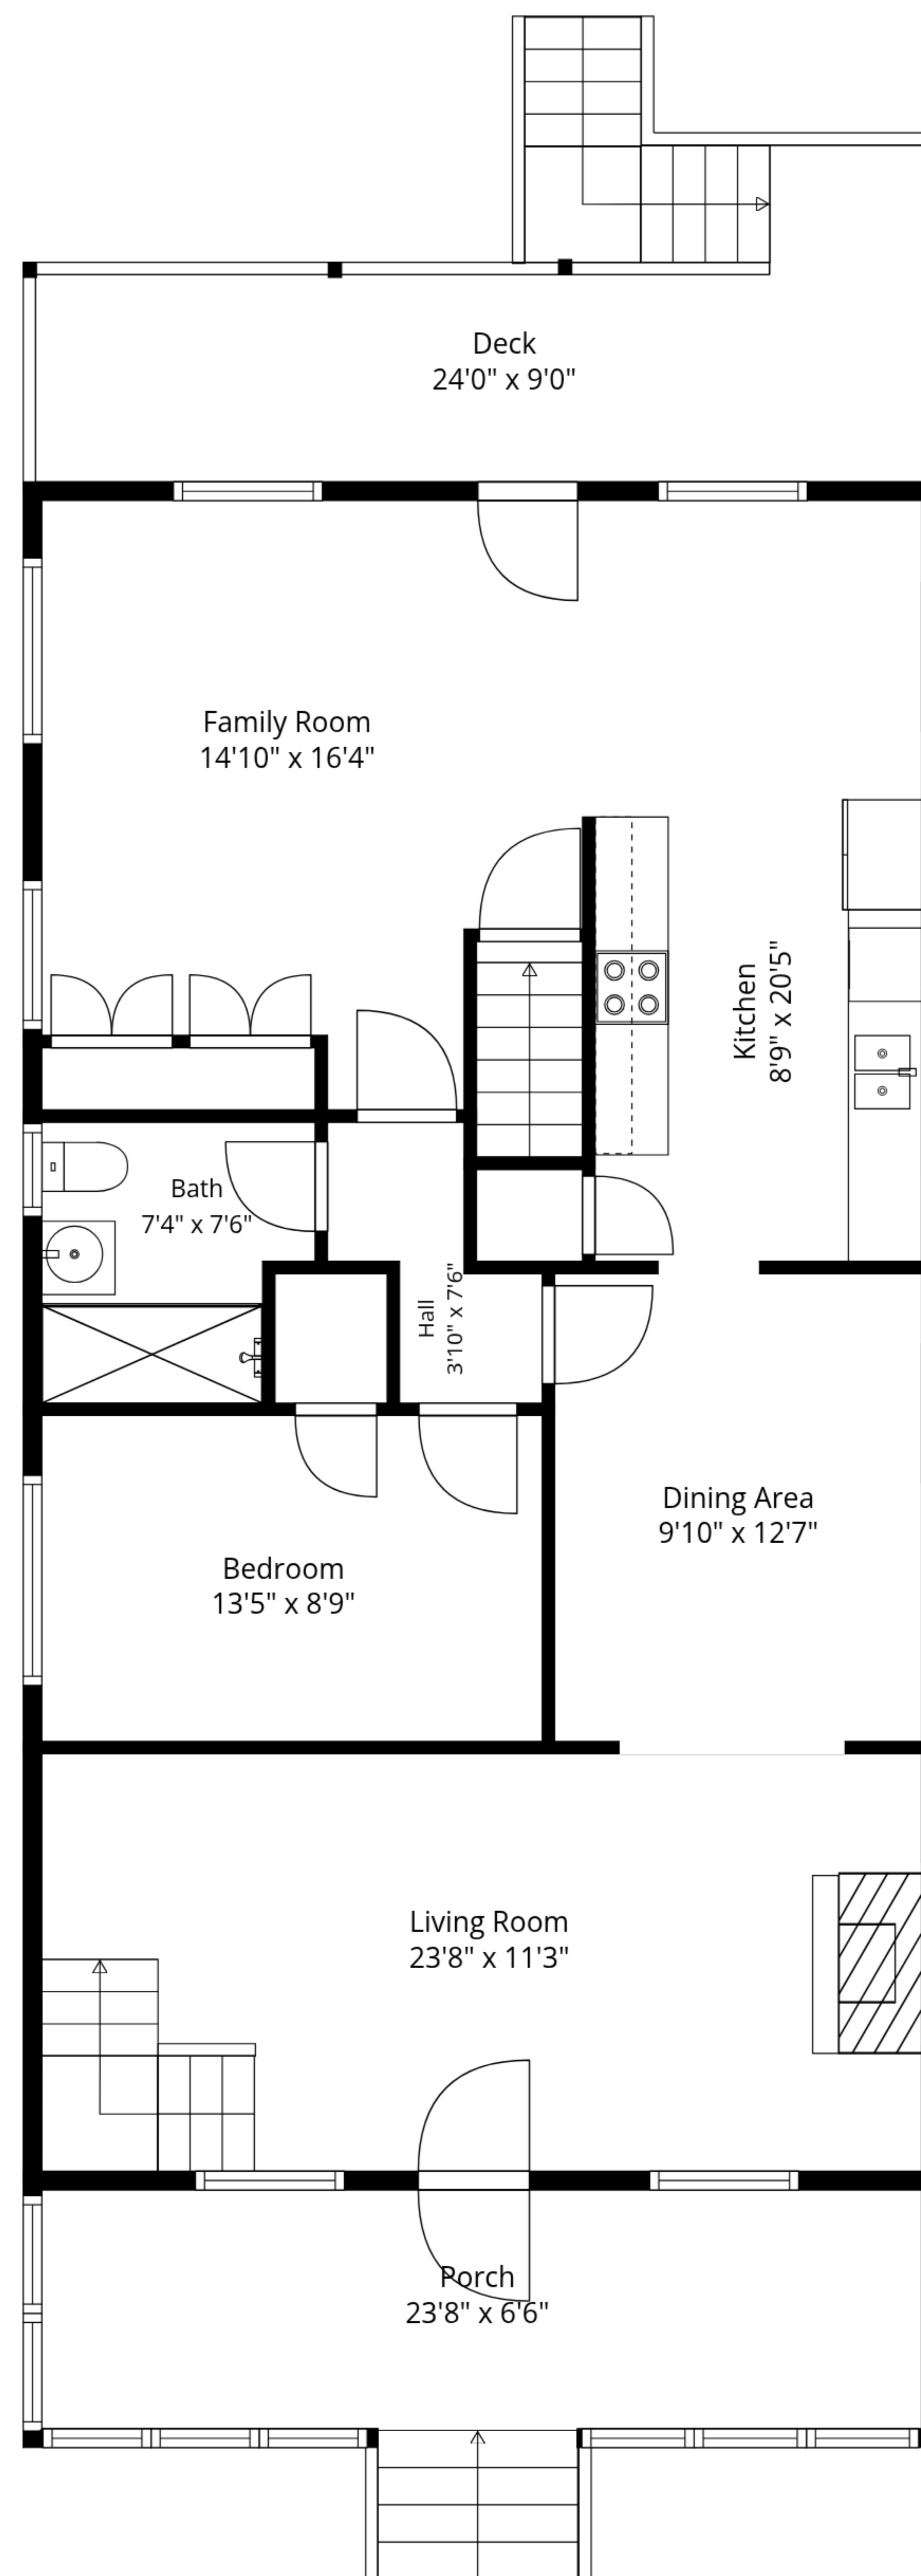

TOTAL: 2644 sq. ft

1st floor: 820 sq. ft, 2nd floor: 1061 sq. ft, 3rd floor: 763 sq. ft

EXCLUDED AREAS: STORAGE: 179 sq. ft, PORCH: 174 sq. ft, DECK: 180 sq. ft,
WALLS: 217 sq. ft

TOTAL: 2644 sq. ft

1st floor: 820 sq. ft, 2nd floor: 1061 sq. ft, 3rd floor: 763 sq. ft

EXCLUDED AREAS: STORAGE: 179 sq. ft, PORCH: 174 sq. ft, DECK: 180 sq. ft,
WALLS: 217 sq. ft

TOTAL: 2644 sq. ft

1st floor: 820 sq. ft, 2nd floor: 1061 sq. ft, 3rd floor: 763 sq. ft

EXCLUDED AREAS: STORAGE: 179 sq. ft, PORCH: 174 sq. ft, DECK: 180 sq. ft,
WALLS: 217 sq. ft

1st Floor

2nd Floor

3rd Floor

TOTAL: 2644 sq. ft
 1st floor: 820 sq. ft, 2nd floor: 1061 sq. ft, 3rd floor: 763 sq. ft
 EXCLUDED AREAS: STORAGE: 179 sq. ft, PORCH: 174 sq. ft, DECK: 180 sq. ft,
 WALLS: 217 sq. ft