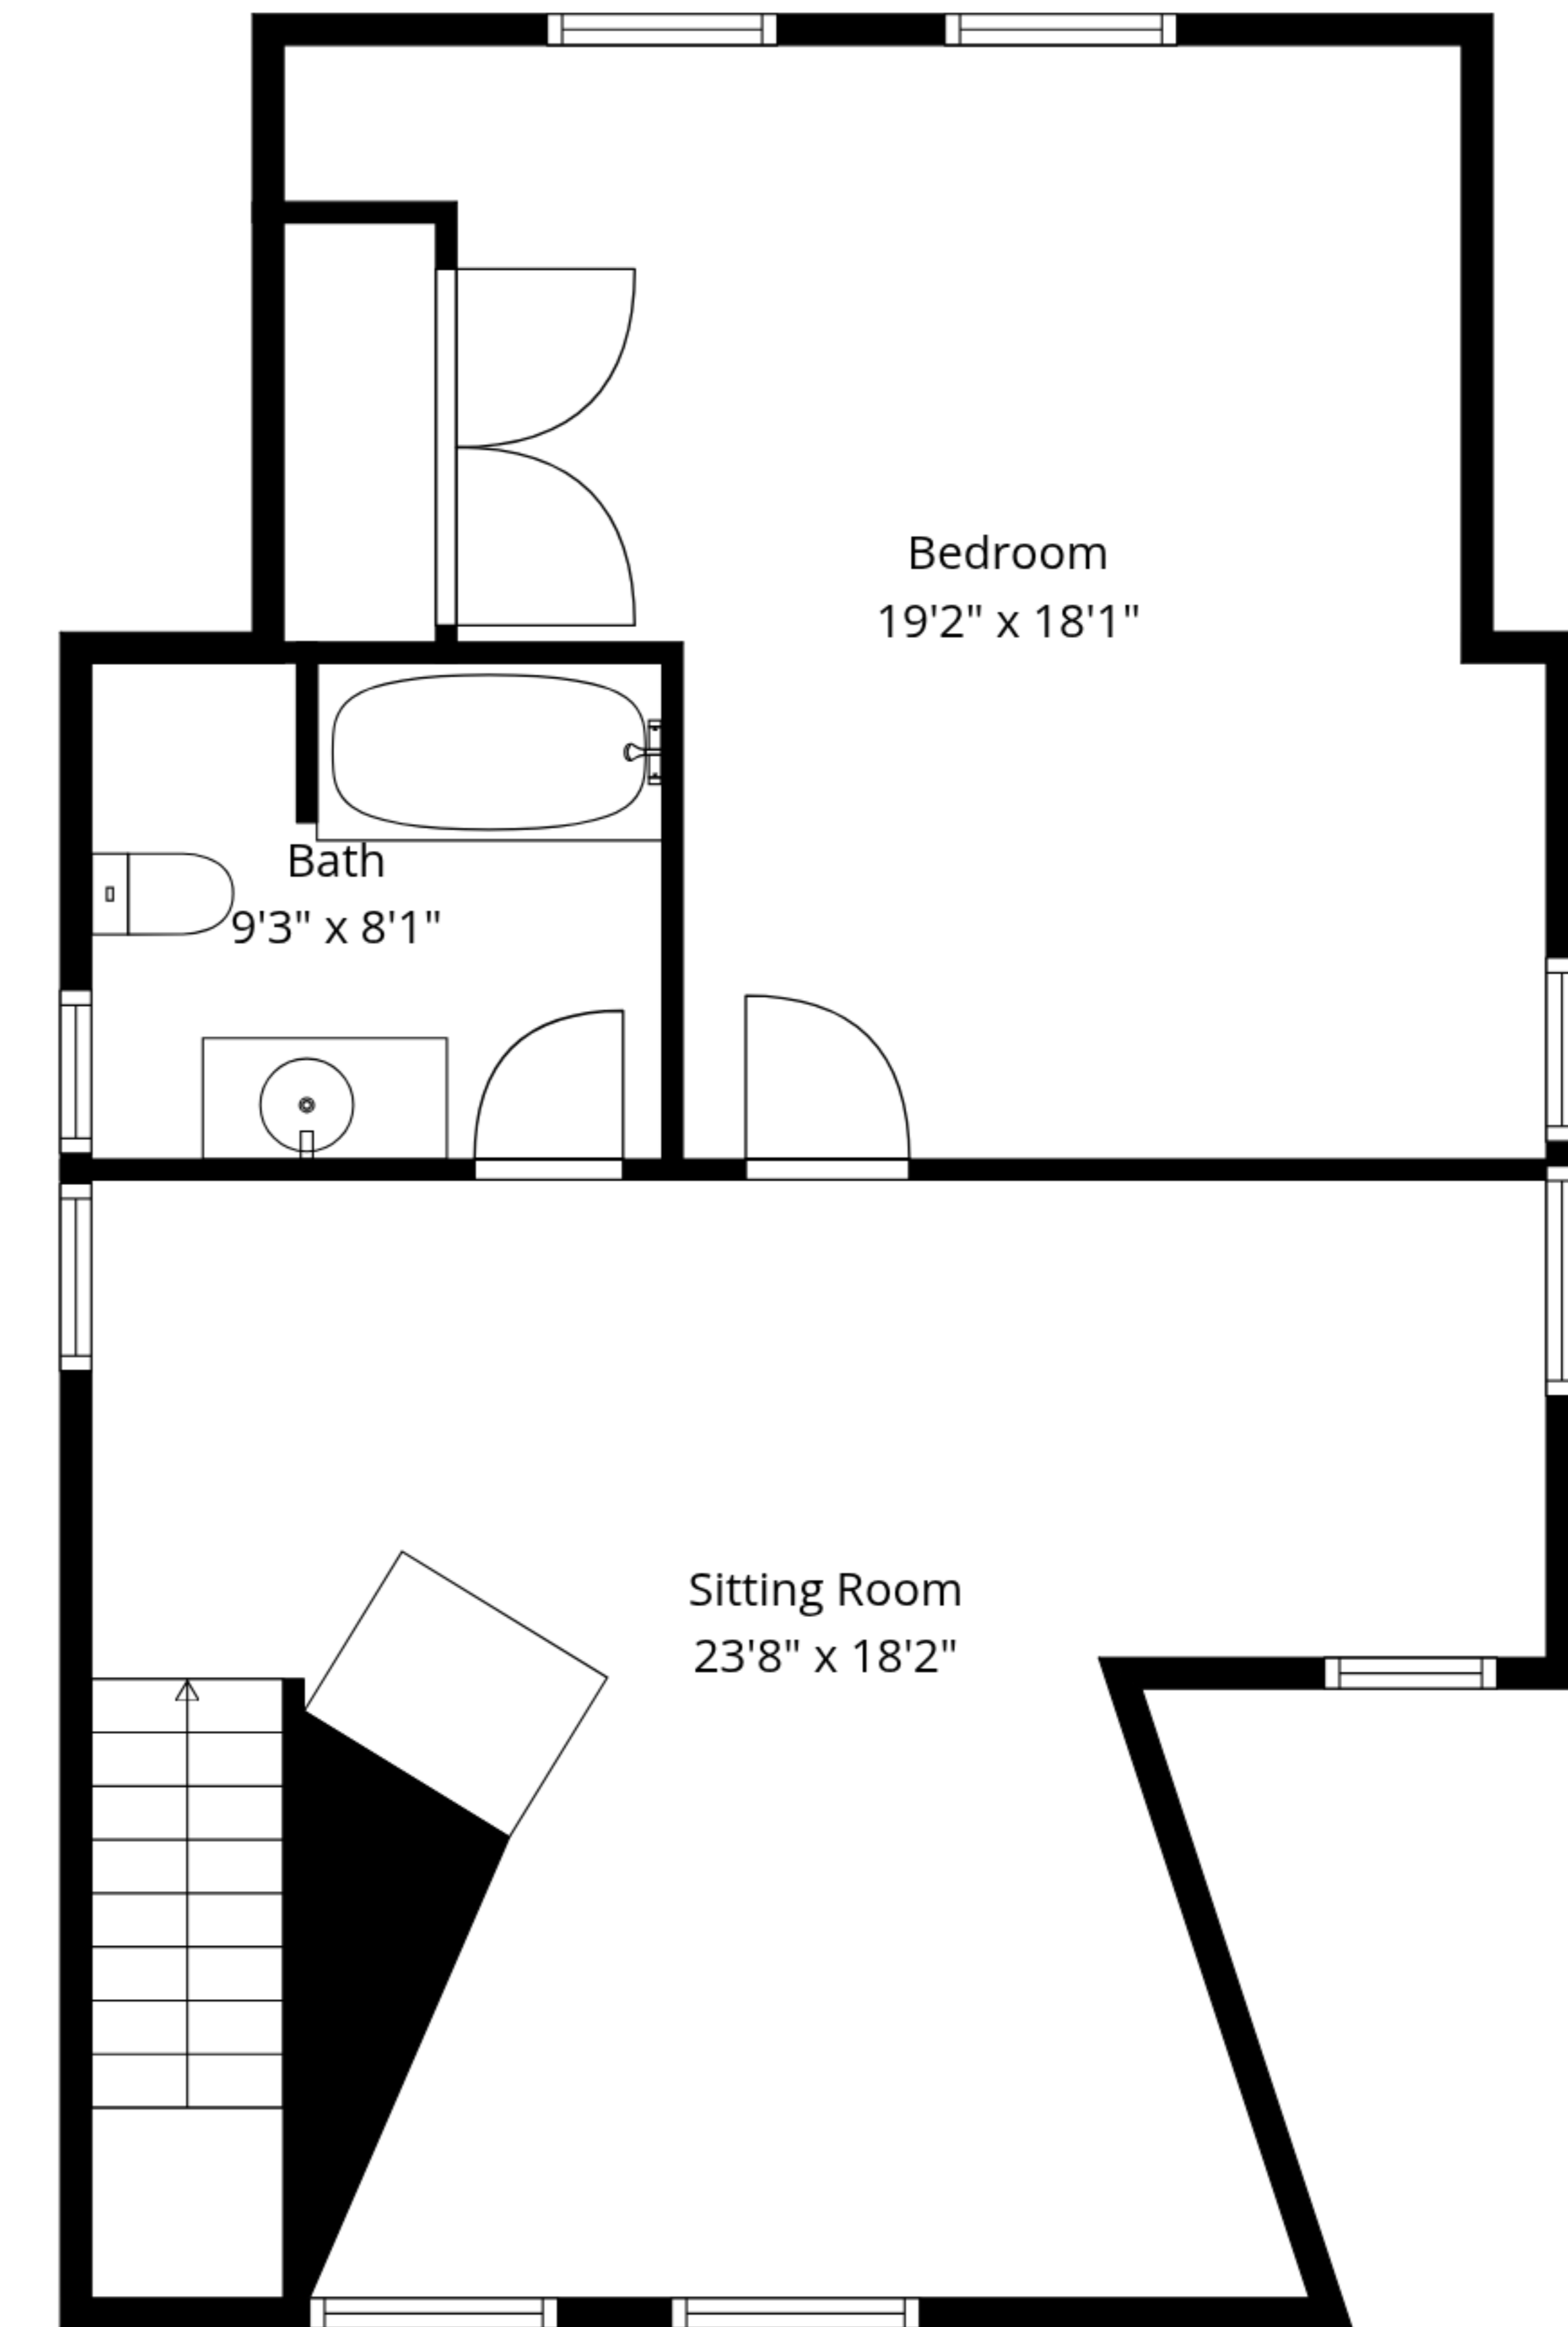

TOTAL: 2644 sq. ft

1st floor: 820 sq. ft, 2nd floor: 1061 sq. ft, 3rd floor: 763 sq. ft

EXCLUDED AREAS: STORAGE: 179 sq. ft, PORCH: 174 sq. ft, DECK: 180 sq. ft,
WALLS: 217 sq. ft

TOTAL: 2644 sq. ft

1st floor: 820 sq. ft, 2nd floor: 1061 sq. ft, 3rd floor: 763 sq. ft

EXCLUDED AREAS: STORAGE: 179 sq. ft, PORCH: 174 sq. ft, DECK: 180 sq. ft,
WALLS: 217 sq. ft

TOTAL: 2644 sq. ft

1st floor: 820 sq. ft, 2nd floor: 1061 sq. ft, 3rd floor: 763 sq. ft

EXCLUDED AREAS: STORAGE: 179 sq. ft, PORCH: 174 sq. ft, DECK: 180 sq. ft,
WALLS: 217 sq. ft

1st Floor

2nd Floor

3rd Floor

TOTAL: 2644 sq. ft
 1st floor: 820 sq. ft, 2nd floor: 1061 sq. ft, 3rd floor: 763 sq. ft
 EXCLUDED AREAS: STORAGE: 179 sq. ft, PORCH: 174 sq. ft, DECK: 180 sq. ft,
 WALLS: 217 sq. ft