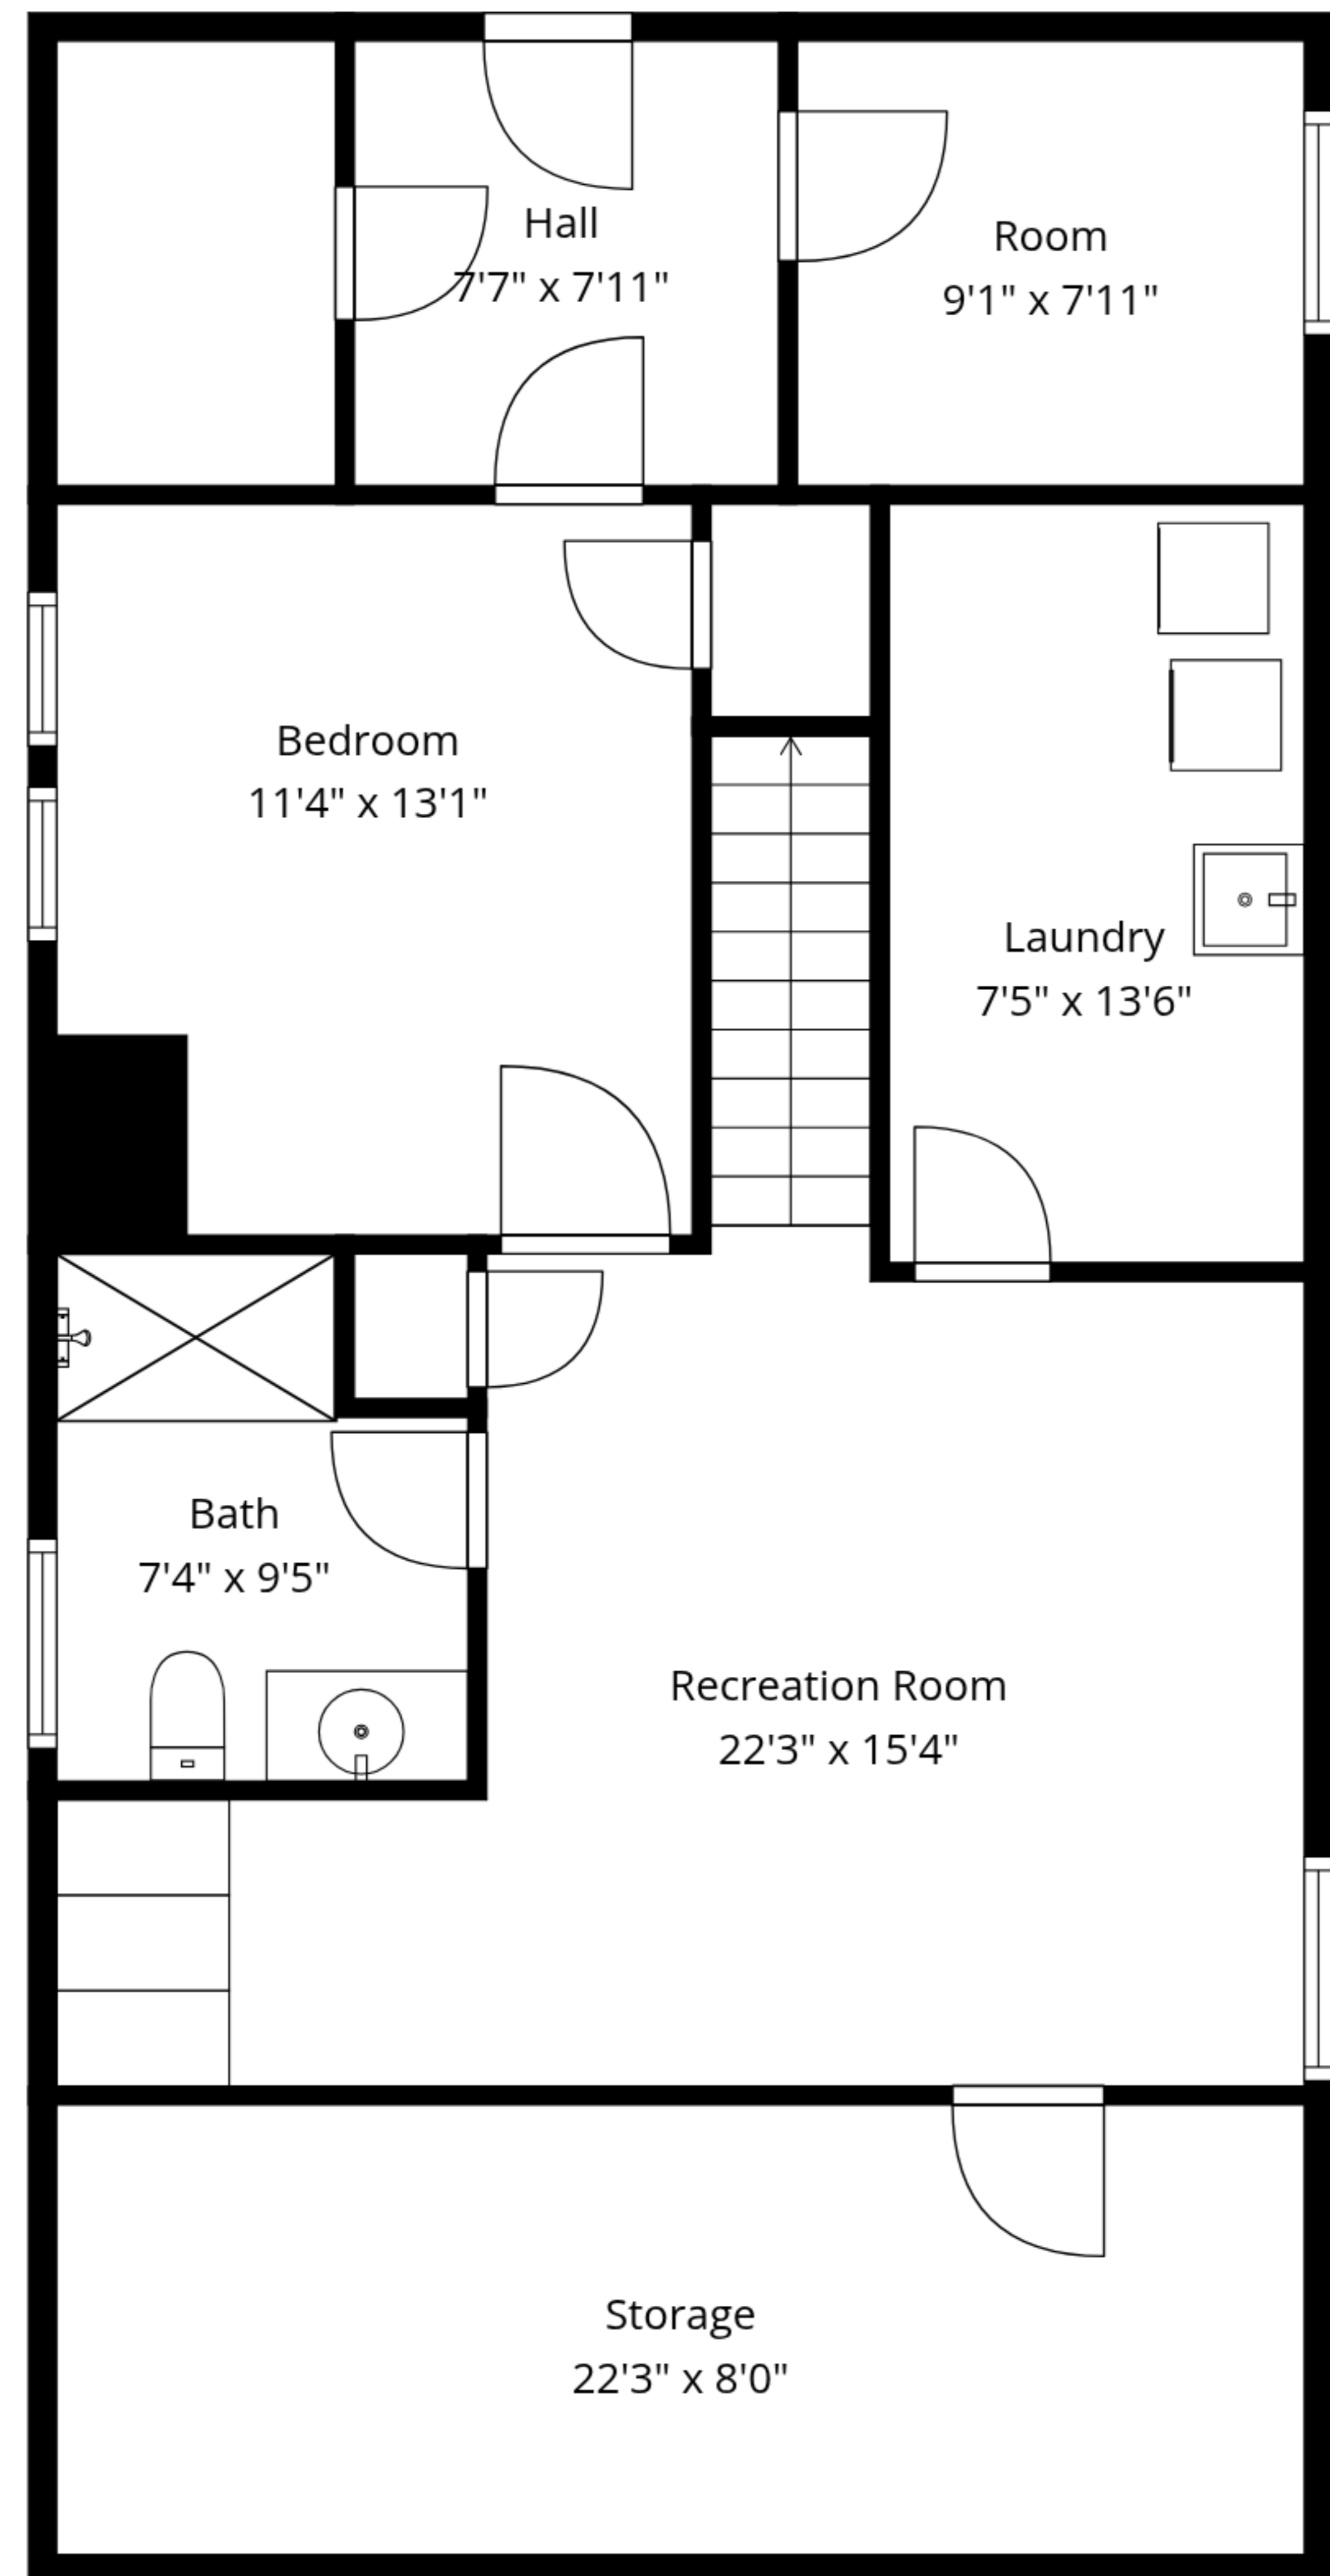

TOTAL: 2644 sq. ft

1st floor: 820 sq. ft, 2nd floor: 1061 sq. ft, 3rd floor: 763 sq. ft

EXCLUDED AREAS: STORAGE: 179 sq. ft, PORCH: 174 sq. ft, DECK: 180 sq. ft,
WALLS: 217 sq. ft

TOTAL: 2644 sq. ft

1st floor: 820 sq. ft, 2nd floor: 1061 sq. ft, 3rd floor: 763 sq. ft

EXCLUDED AREAS: STORAGE: 179 sq. ft, PORCH: 174 sq. ft, DECK: 180 sq. ft,
WALLS: 217 sq. ft

TOTAL: 2644 sq. ft

1st floor: 820 sq. ft, 2nd floor: 1061 sq. ft, 3rd floor: 763 sq. ft

EXCLUDED AREAS: STORAGE: 179 sq. ft, PORCH: 174 sq. ft, DECK: 180 sq. ft,
WALLS: 217 sq. ft

1st Floor

2nd Floor

3rd Floor

TOTAL: 2644 sq. ft
 1st floor: 820 sq. ft, 2nd floor: 1061 sq. ft, 3rd floor: 763 sq. ft
 EXCLUDED AREAS: STORAGE: 179 sq. ft, PORCH: 174 sq. ft, DECK: 180 sq. ft,
 WALLS: 217 sq. ft