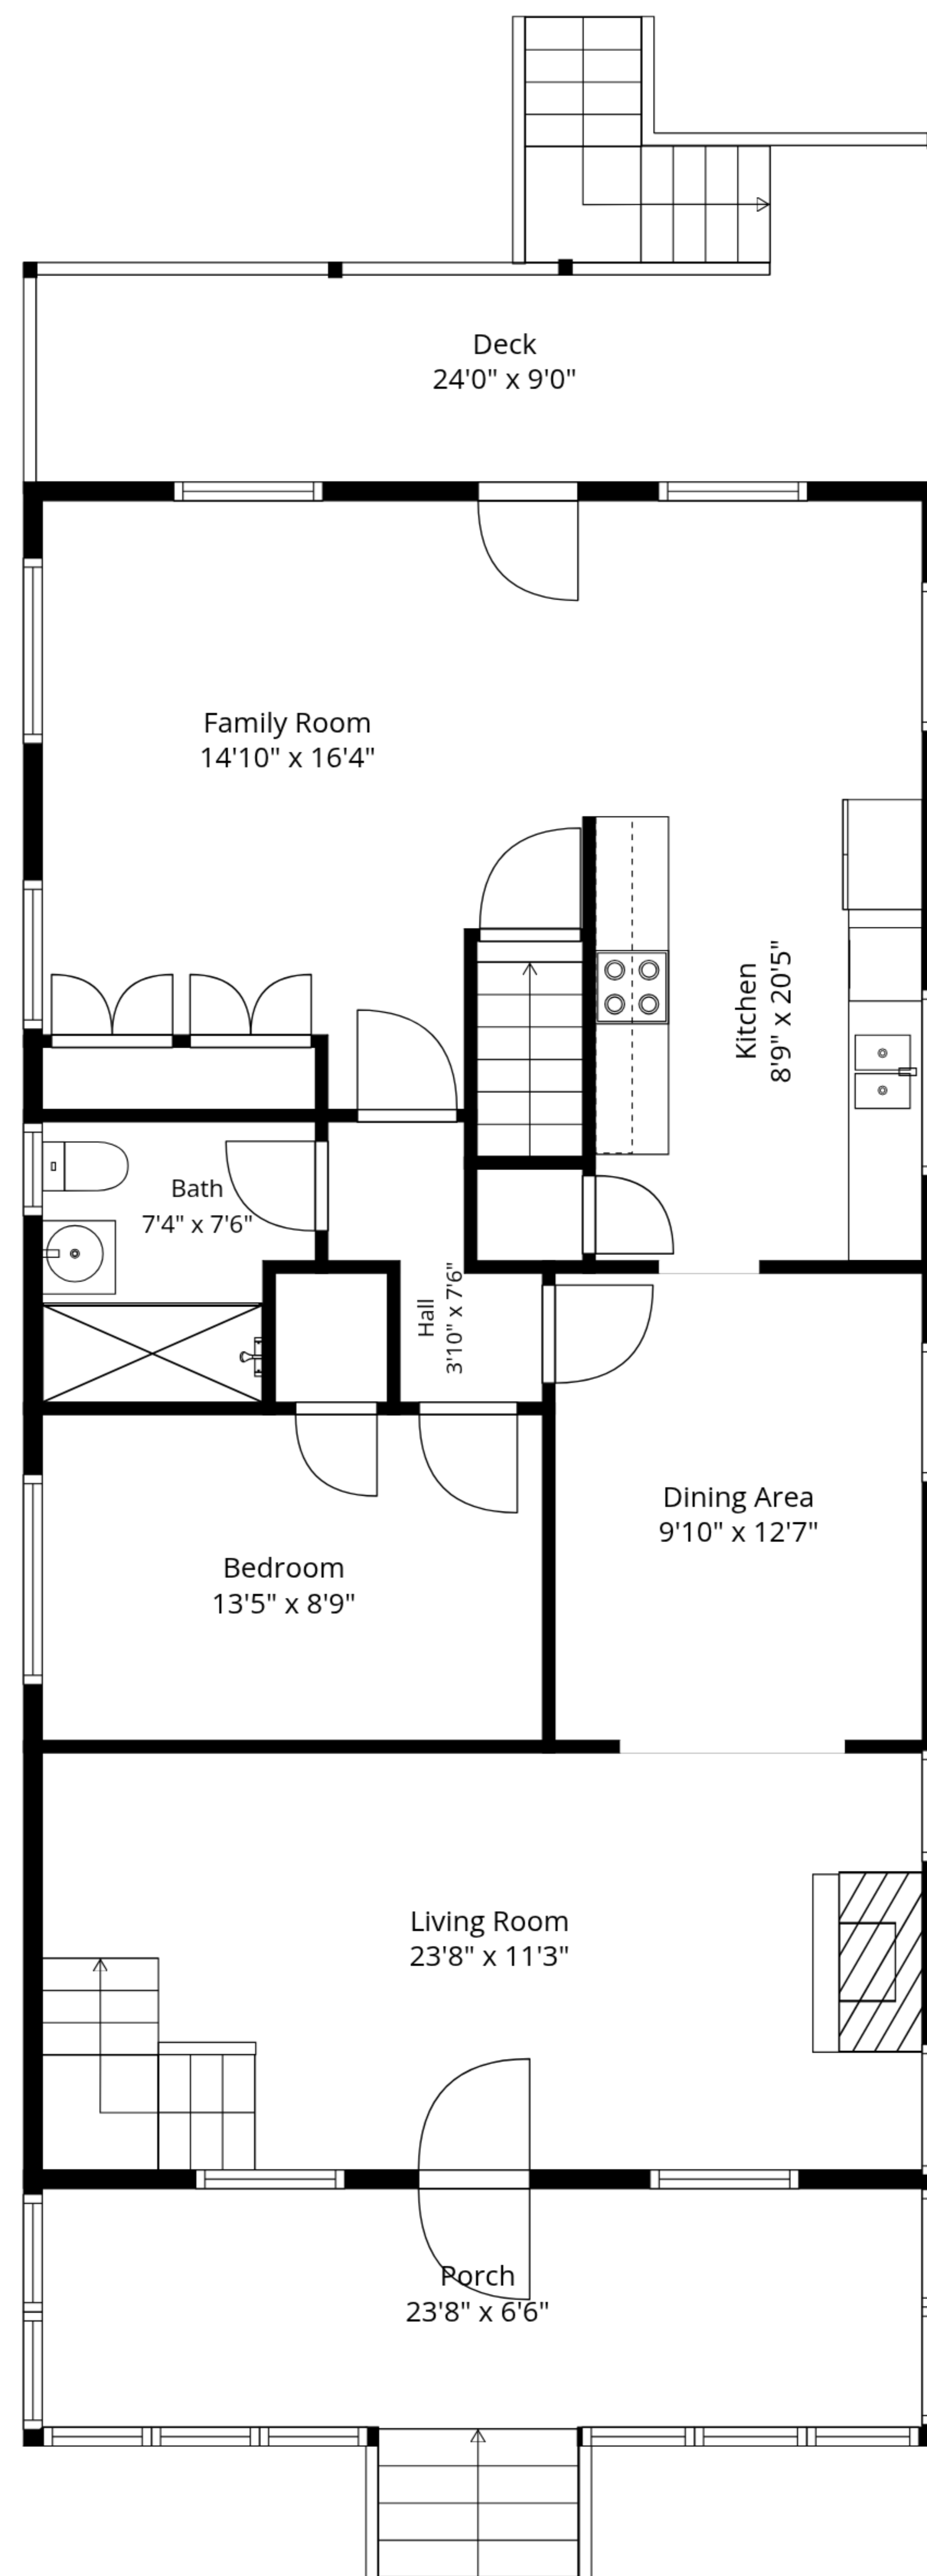

TOTAL: 2644 sq. ft

1st floor: 820 sq. ft, 2nd floor: 1061 sq. ft, 3rd floor: 763 sq. ft

EXCLUDED AREAS: STORAGE: 179 sq. ft, PORCH: 174 sq. ft, DECK: 180 sq. ft,
WALLS: 217 sq. ft

TOTAL: 2644 sq. ft

1st floor: 820 sq. ft, 2nd floor: 1061 sq. ft, 3rd floor: 763 sq. ft

EXCLUDED AREAS: STORAGE: 179 sq. ft, PORCH: 174 sq. ft, DECK: 180 sq. ft,
WALLS: 217 sq. ft

TOTAL: 2644 sq. ft

1st floor: 820 sq. ft, 2nd floor: 1061 sq. ft, 3rd floor: 763 sq. ft

EXCLUDED AREAS: STORAGE: 179 sq. ft, PORCH: 174 sq. ft, DECK: 180 sq. ft,
WALLS: 217 sq. ft

1st Floor

2nd Floor

3rd Floor

TOTAL: 2644 sq. ft
 1st floor: 820 sq. ft, 2nd floor: 1061 sq. ft, 3rd floor: 763 sq. ft
 EXCLUDED AREAS: STORAGE: 179 sq. ft, PORCH: 174 sq. ft, DECK: 180 sq. ft,
 WALLS: 217 sq. ft