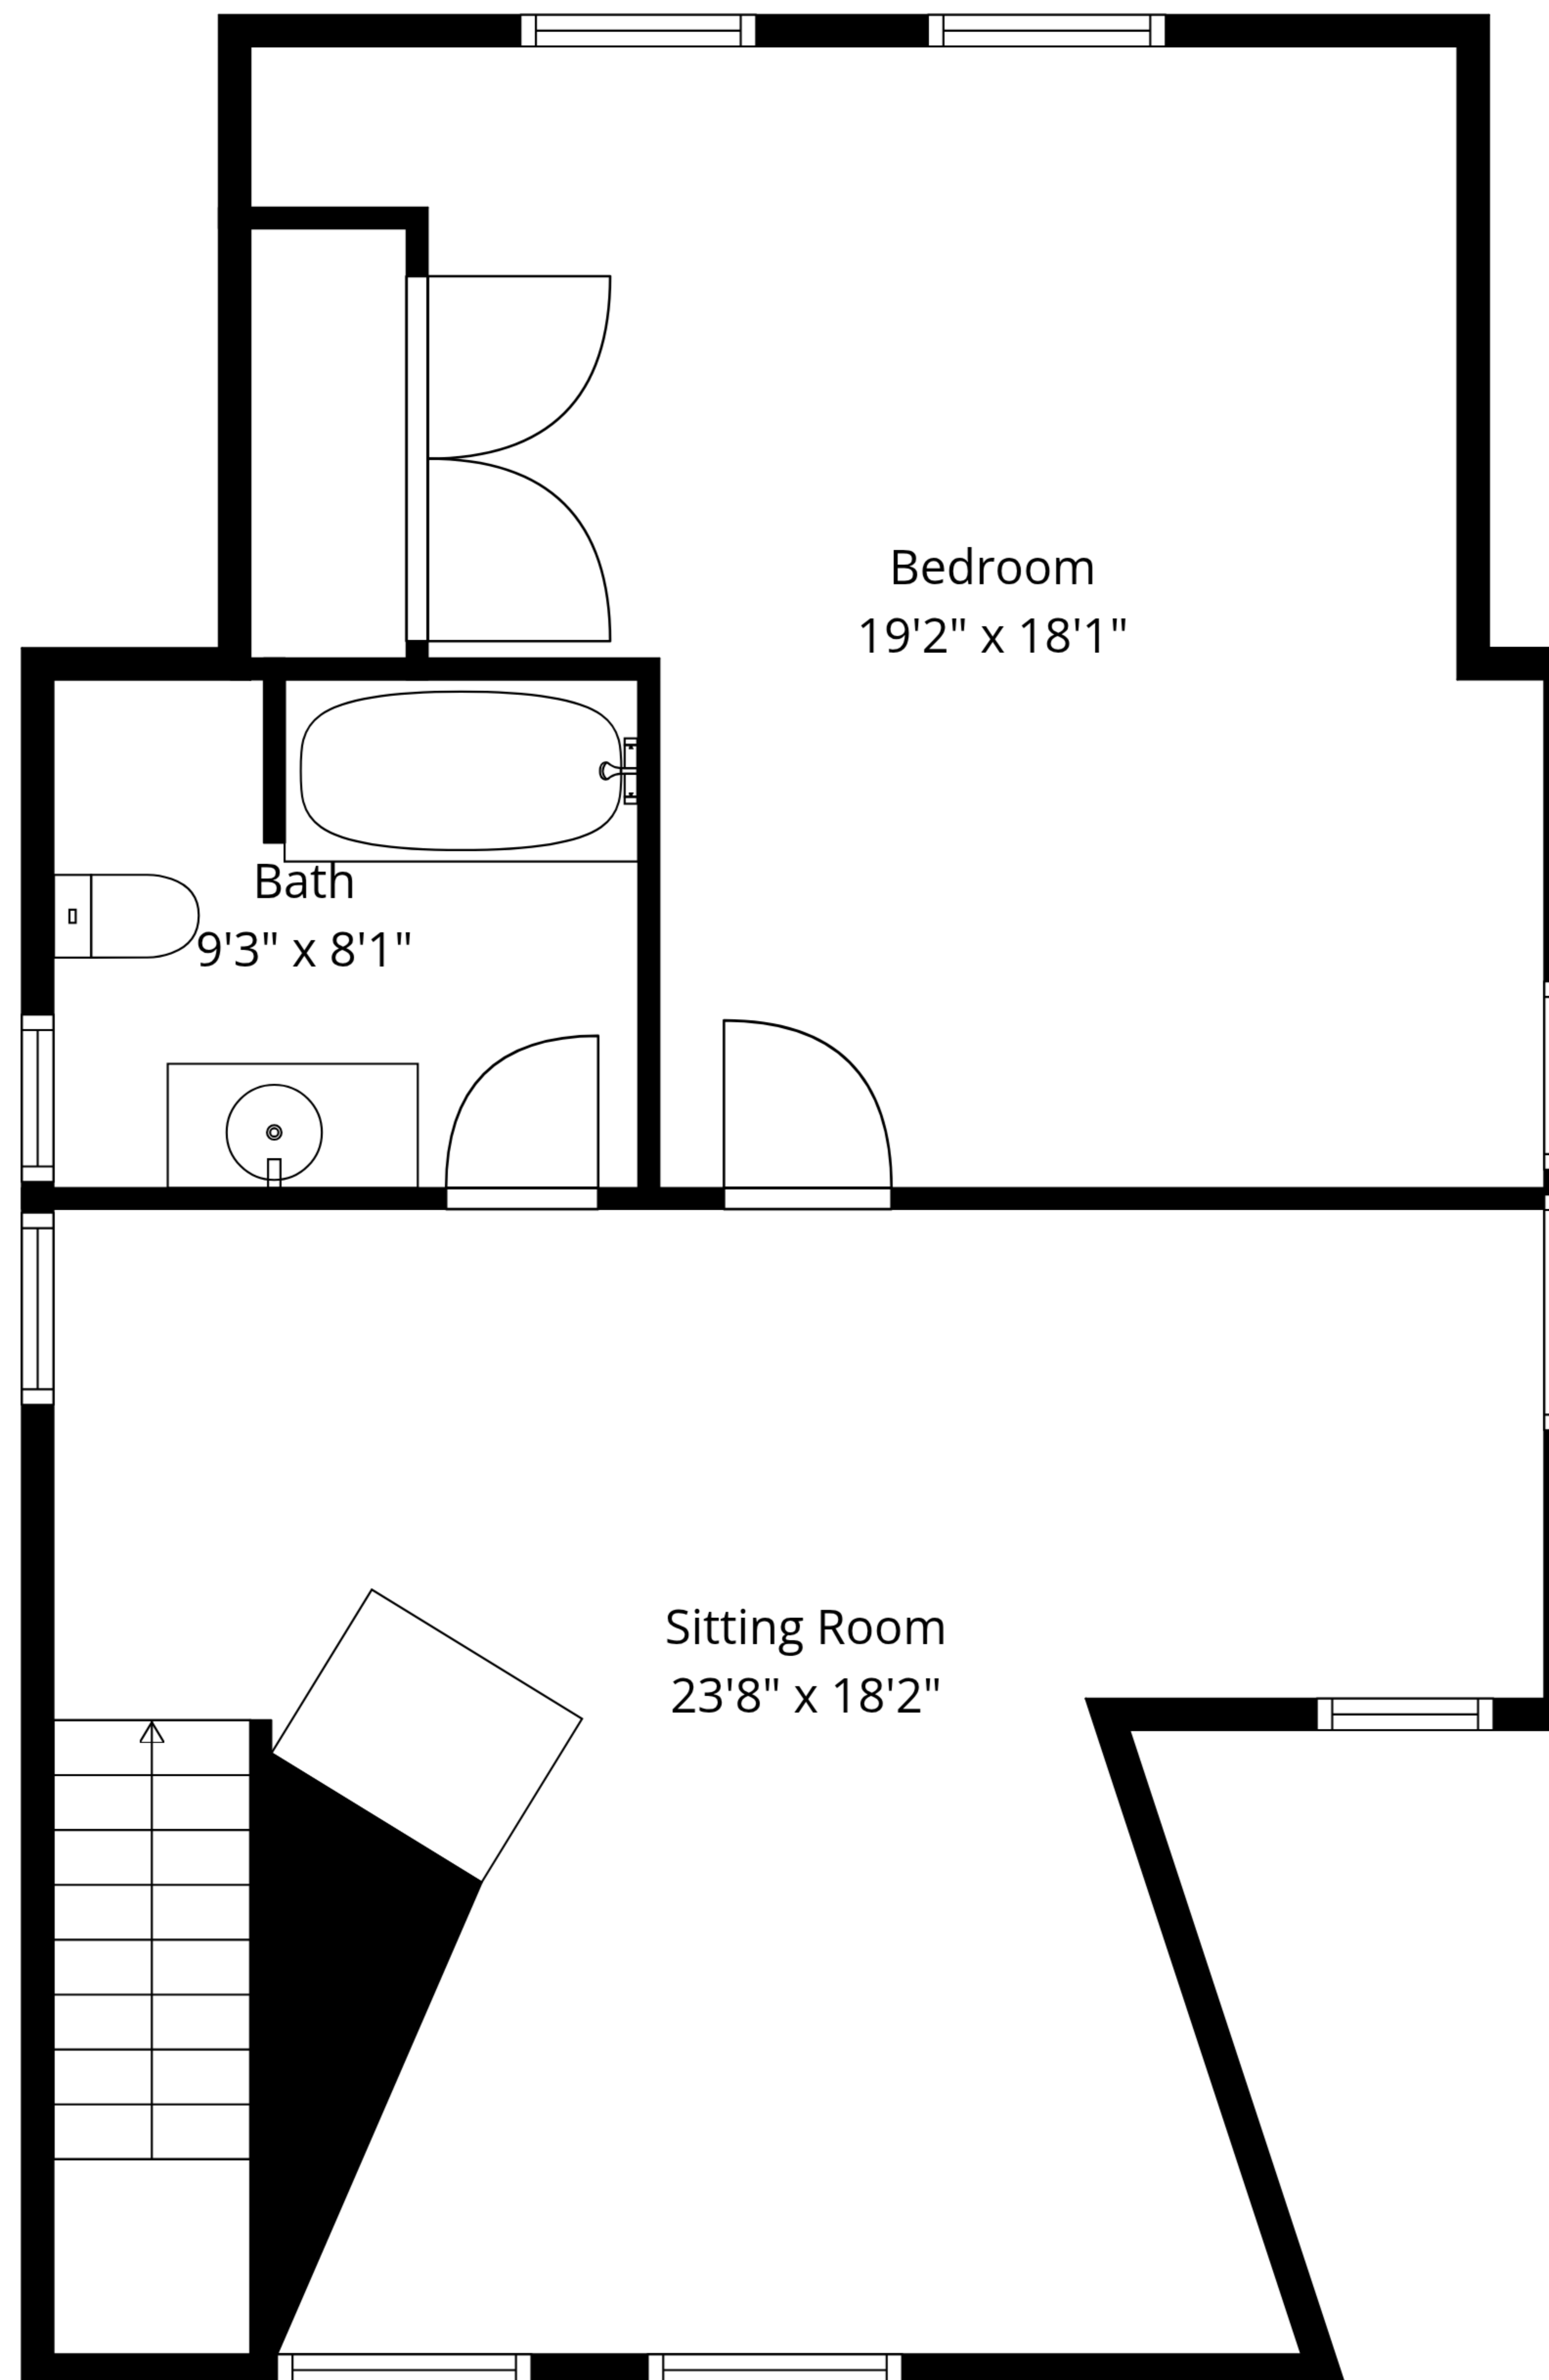

TOTAL: 2644 sq. ft

1st floor: 820 sq. ft, 2nd floor: 1061 sq. ft, 3rd floor: 763 sq. ft

EXCLUDED AREAS: STORAGE: 179 sq. ft, PORCH: 174 sq. ft, DECK: 180 sq. ft,
WALLS: 217 sq. ft

TOTAL: 2644 sq. ft

1st floor: 820 sq. ft, 2nd floor: 1061 sq. ft, 3rd floor: 763 sq. ft

EXCLUDED AREAS: STORAGE: 179 sq. ft, PORCH: 174 sq. ft, DECK: 180 sq. ft,
WALLS: 217 sq. ft

TOTAL: 2644 sq. ft

1st floor: 820 sq. ft, 2nd floor: 1061 sq. ft, 3rd floor: 763 sq. ft

EXCLUDED AREAS: STORAGE: 179 sq. ft, PORCH: 174 sq. ft, DECK: 180 sq. ft,
WALLS: 217 sq. ft

1st Floor

2nd Floor

3rd Floor

TOTAL: 2644 sq. ft
 1st floor: 820 sq. ft, 2nd floor: 1061 sq. ft, 3rd floor: 763 sq. ft
 EXCLUDED AREAS: STORAGE: 179 sq. ft, PORCH: 174 sq. ft, DECK: 180 sq. ft,
 WALLS: 217 sq. ft