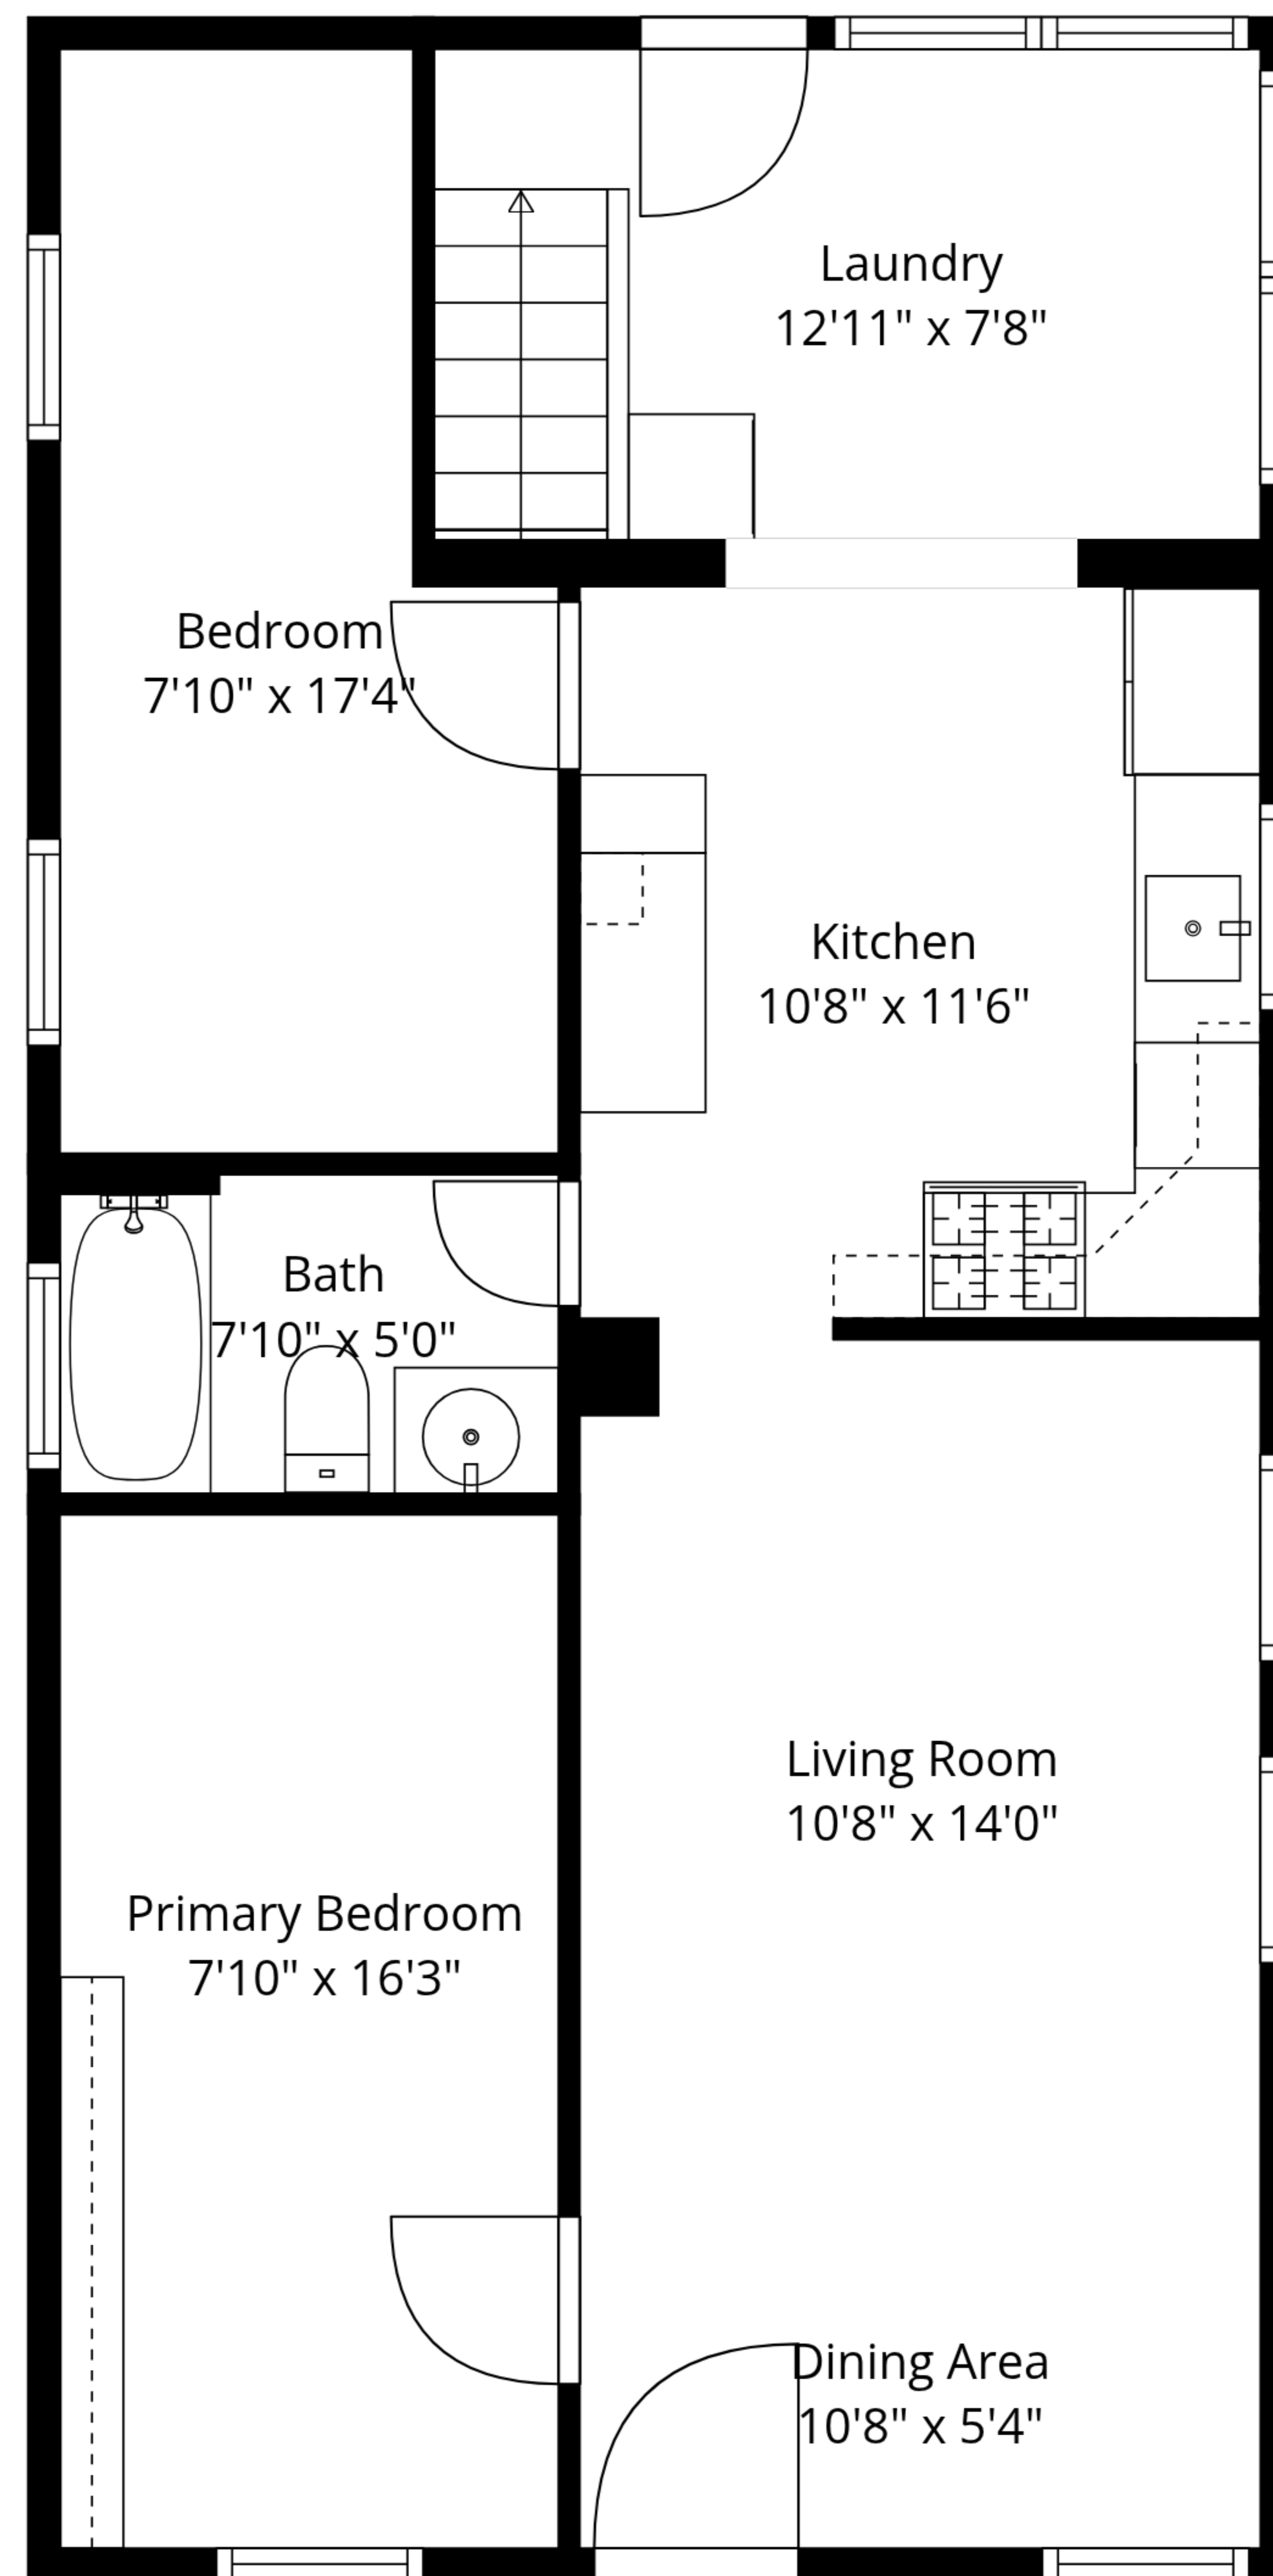

**TOTAL: 738 sq. ft**

Basement: 0 sq. ft, 1st floor: 738 sq. ft

EXCLUDED AREAS: ROOM: 80 sq. ft, UTILITY: 395 sq. ft, WALLS: 110 sq. ft

Measurements Are Approximate - Deemed Highly Reliable But Not Guaranteed

Basement

1st Floor

**TOTAL: 738 sq. ft**  
 Basement: 0 sq. ft, 1st floor: 738 sq. ft  
 EXCLUDED AREAS: ROOM: 80 sq. ft, UTILITY: 395 sq. ft, WALLS: 110 sq. ft