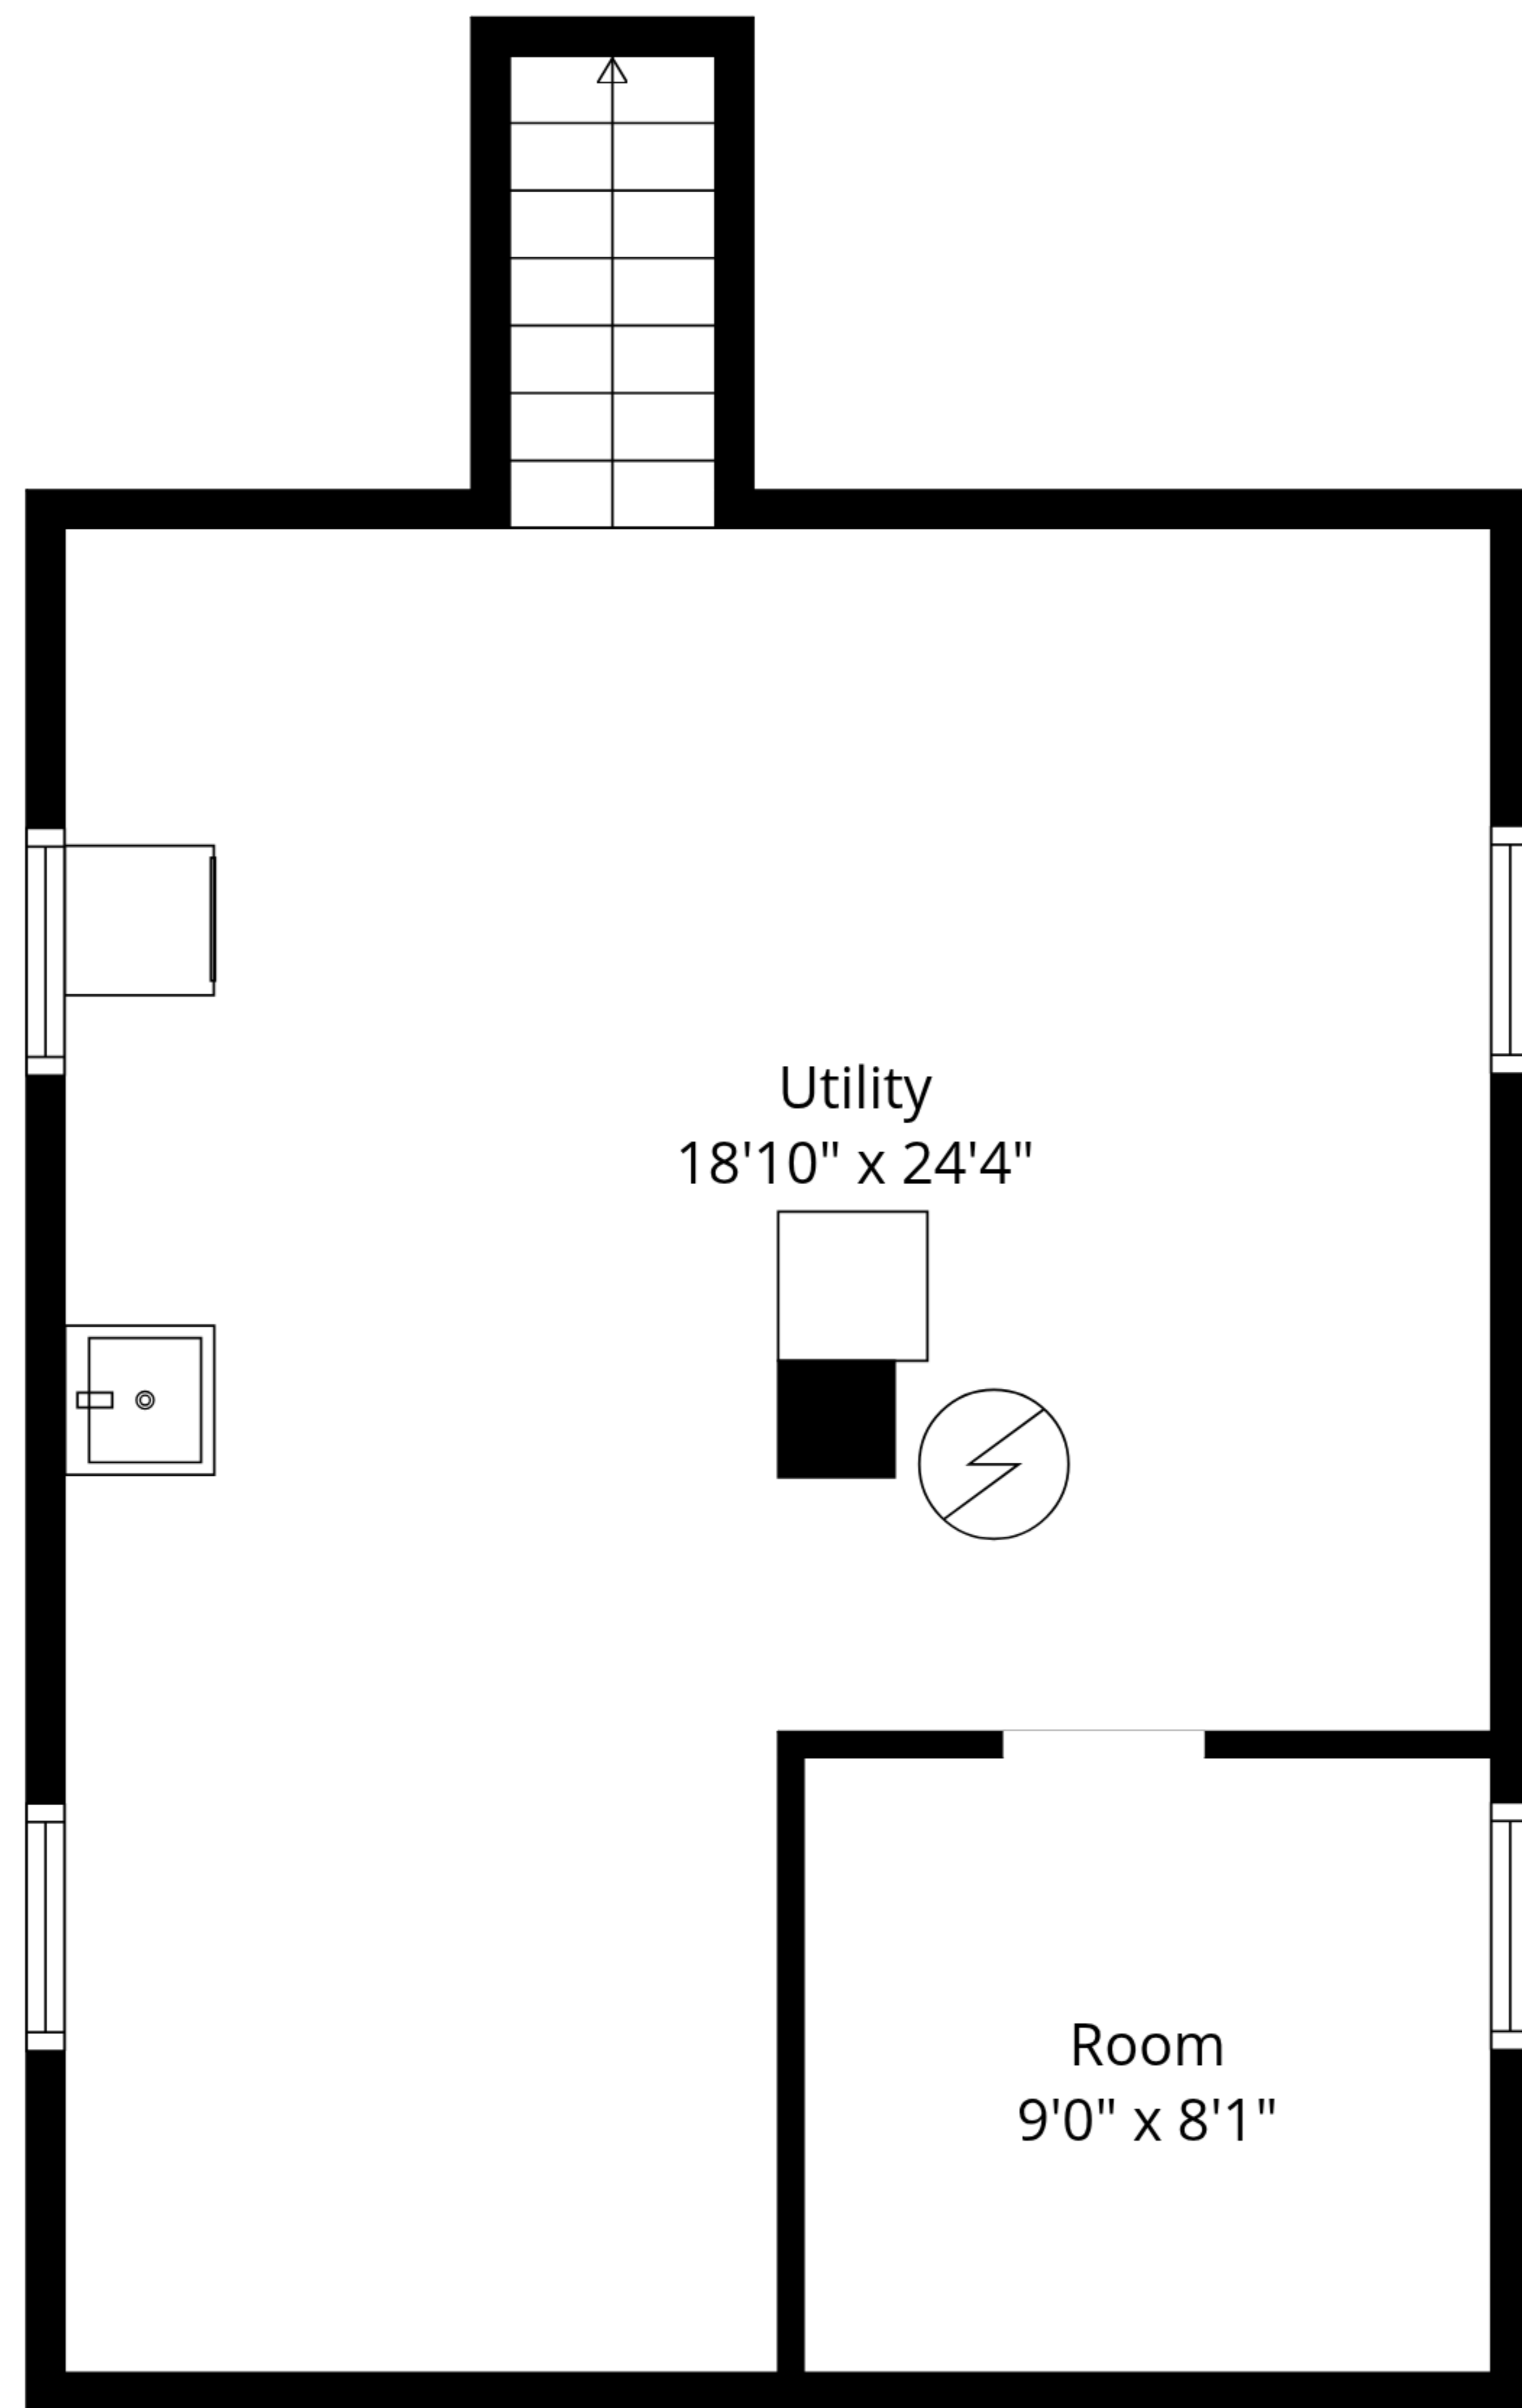

**TOTAL: 738 sq. ft**

Basement: 0 sq. ft, 1st floor: 738 sq. ft

EXCLUDED AREAS: ROOM: 80 sq. ft, UTILITY: 395 sq. ft, WALLS: 110 sq. ft

Measurements Are Approximate - Deemed Highly Reliable But Not Guaranteed

Basement

1st Floor

**TOTAL: 738 sq. ft**  
 Basement: 0 sq. ft, 1st floor: 738 sq. ft  
 EXCLUDED AREAS: ROOM: 80 sq. ft, UTILITY: 395 sq. ft, WALLS: 110 sq. ft