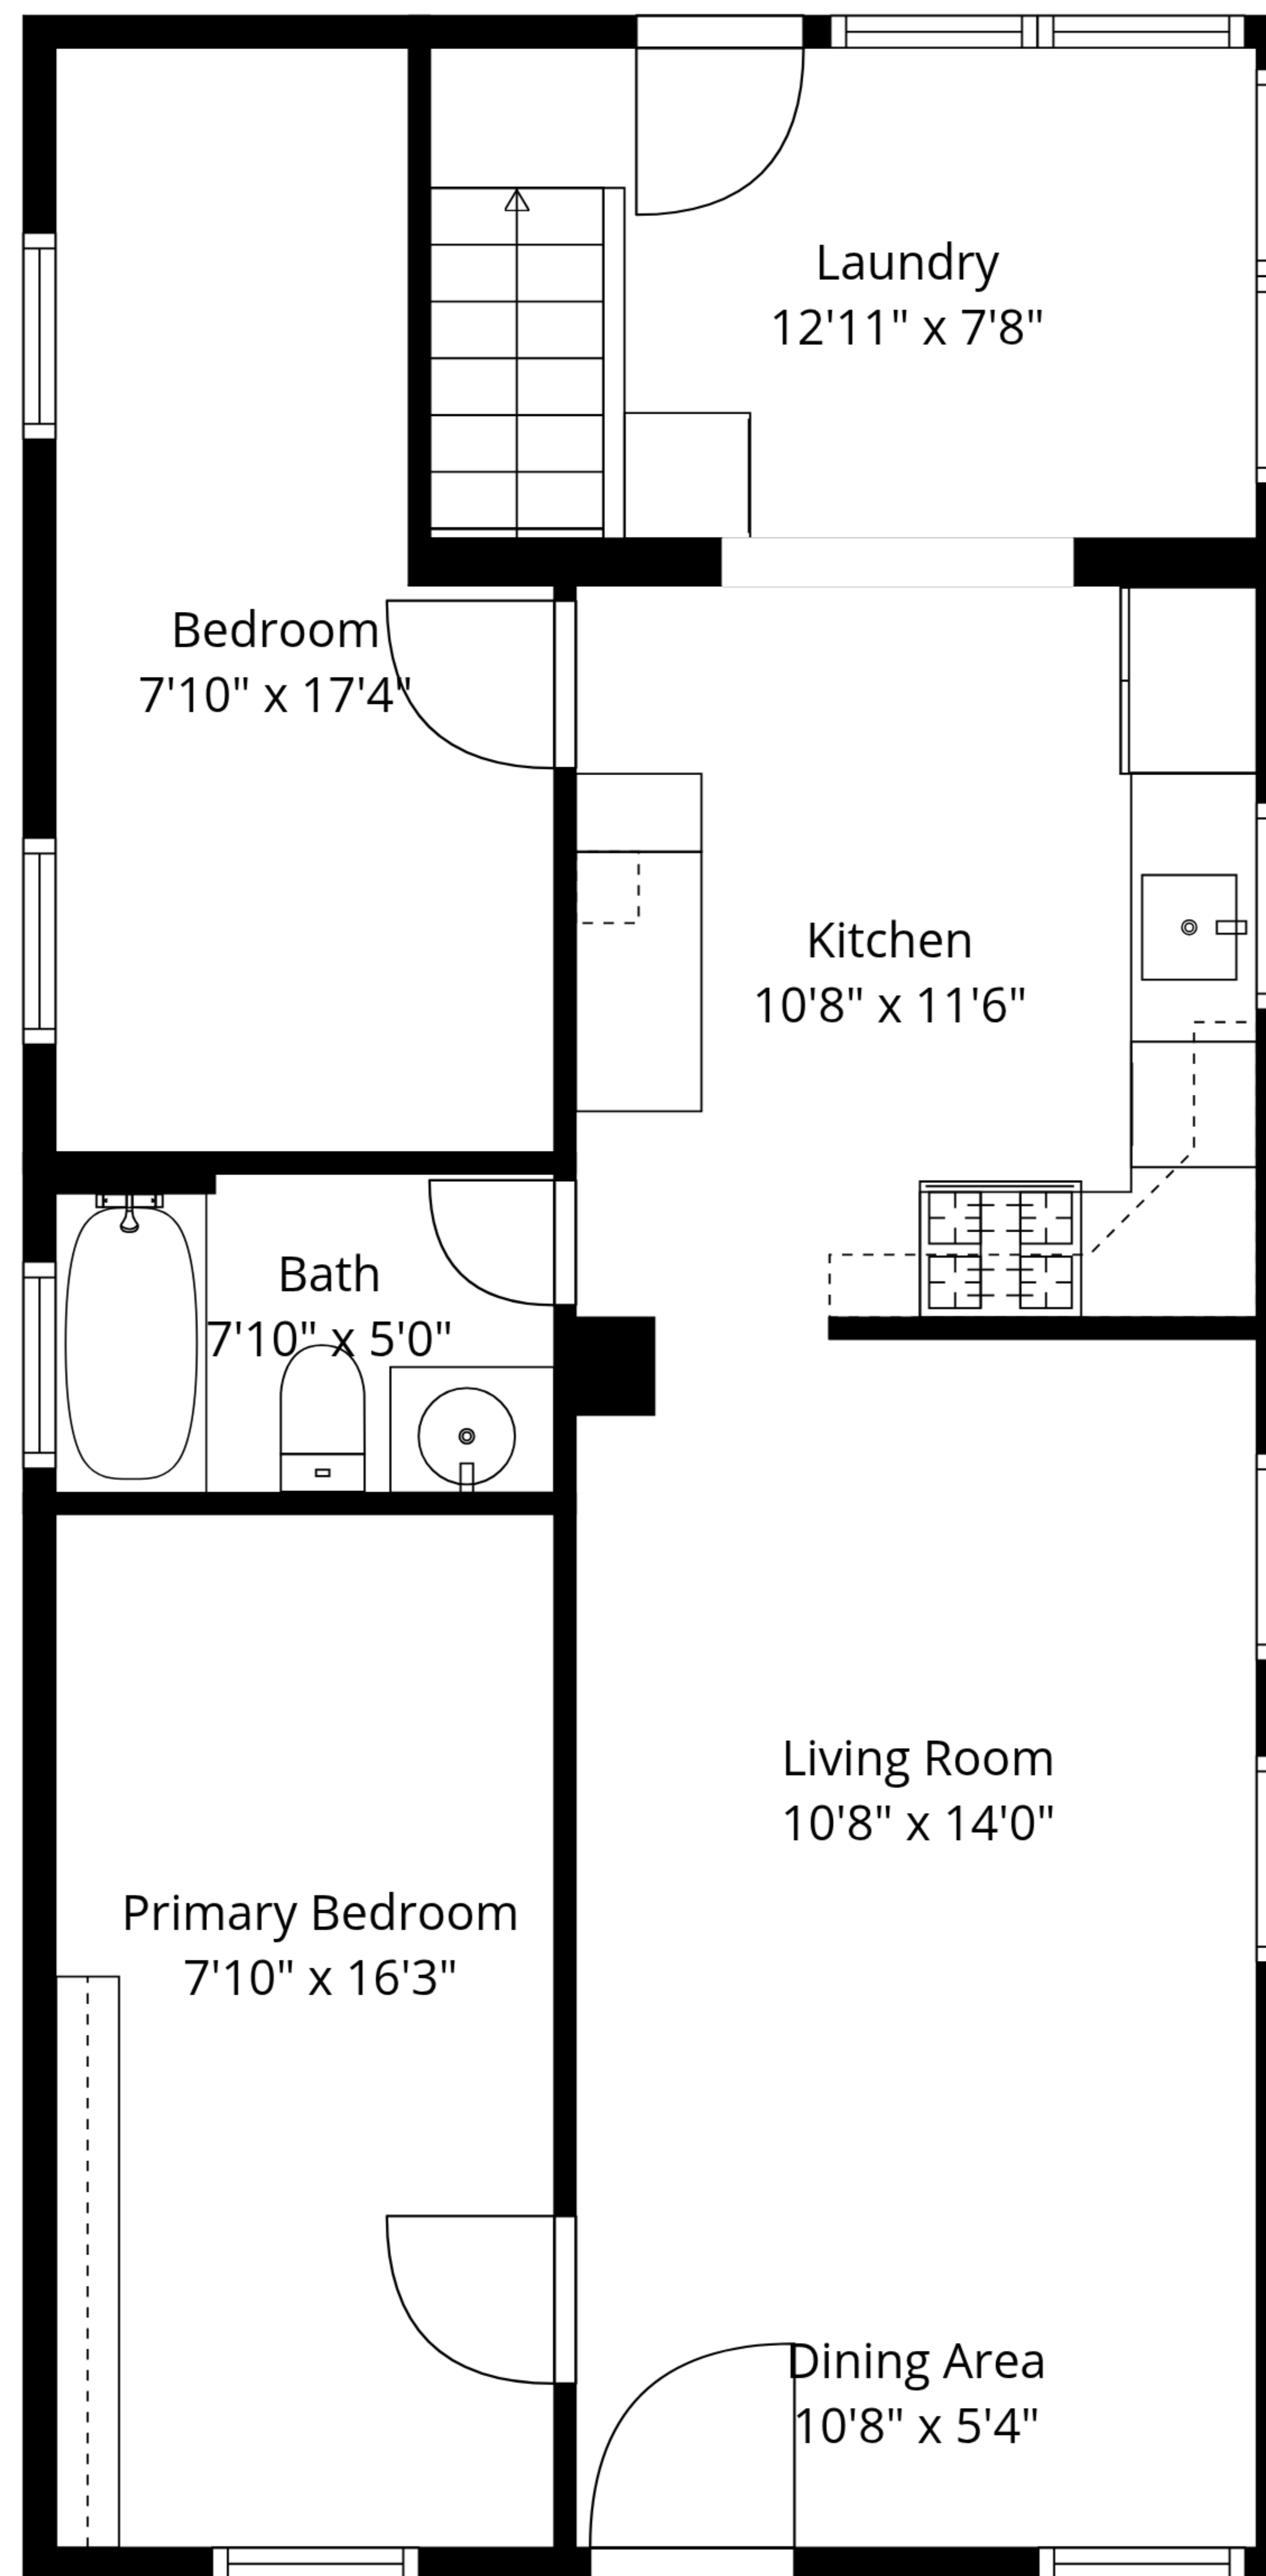

**TOTAL: 738 sq. ft**

Basement: 0 sq. ft, 1st floor: 738 sq. ft

EXCLUDED AREAS: ROOM: 80 sq. ft, UTILITY: 395 sq. ft, WALLS: 110 sq. ft

Measurements Are Approximate - Deemed Highly Reliable But Not Guaranteed

Basement

1st Floor

**TOTAL: 738 sq. ft**  
 Basement: 0 sq. ft, 1st floor: 738 sq. ft  
 EXCLUDED AREAS: ROOM: 80 sq. ft, UTILITY: 395 sq. ft, WALLS: 110 sq. ft