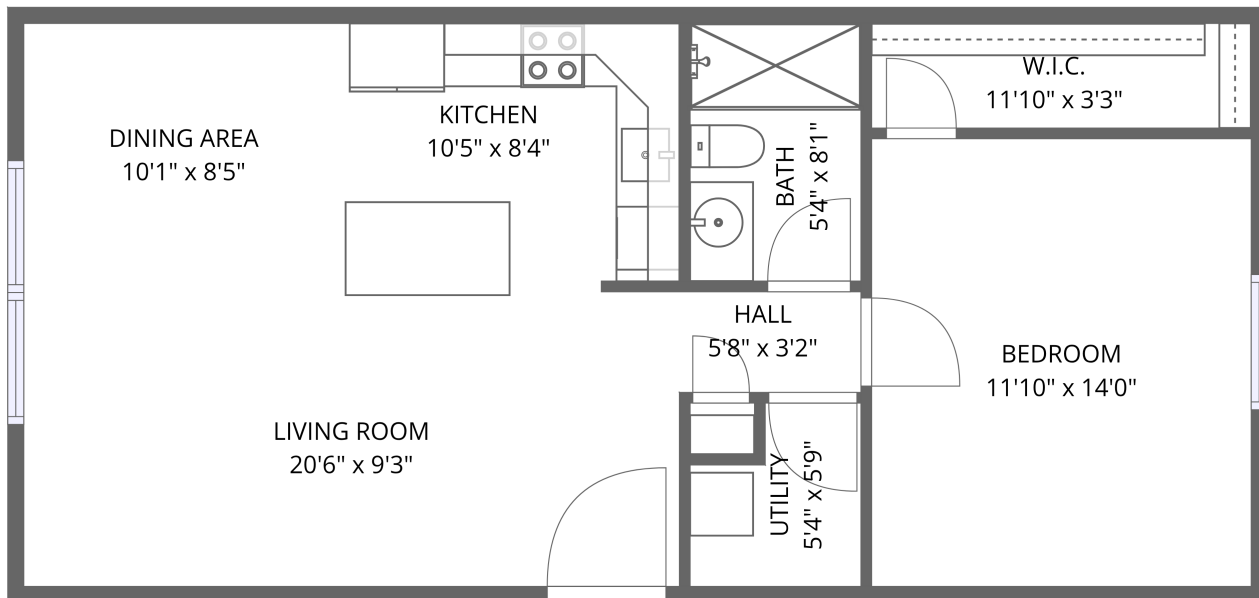

Home data report

4335 Aegean Drive, Fair Oaks, Tampa, Hillsborough County, Florida, United States, 33611, 128A

1st floor

Total Area: 650 sq. ft

1st Floor: 650 sq. ft

Excluded: Utility 26 sq. ft, Walls: 0 sq. ft

Property summary

1 Floors

1 Bedrooms

1 Bathrooms