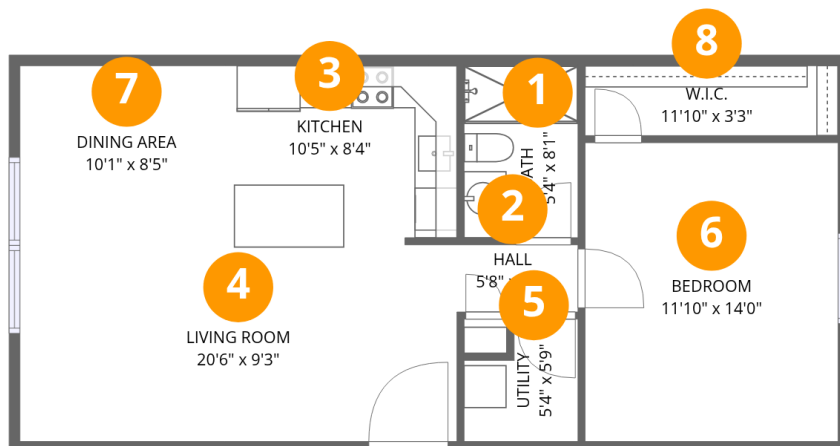

Home data report

4335 Aegean Drive, Fair Oaks, Tampa, Hillsborough County, Florida, United States, 33611, 128A

Room dimensions

Floor 1

Total:650sqft Excluded: 26sqft

#		Dimensions	sqft	Counted as living area
1	Bath	5'4" x 8'1"	43 sq. ft	Yes
2	Hall	5'8" x 3'2"	18 sq. ft	Yes
3	Kitchen	10'5" x 8'4"	87 sq. ft	Yes
4	Living Room	20'6" x 9'3"	189 sq. ft	Yes
5	Utility	5'4" x 5'9"	26 sq. ft	No
6	Bedroom	11'10" x 14'0"	166 sq. ft	Yes
7	Dining Area	10'1" x 8'5"	84 sq. ft	Yes
8	W.I.C.	11'10" x 3'3"	39 sq. ft	Yes