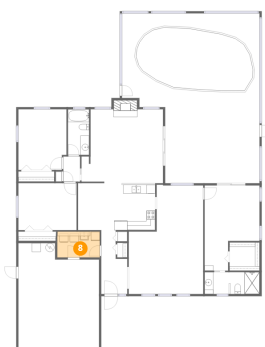

8 Floor 1 - Laundry

Dimensions: 9'8" x 5'10"
Area: 57 sq. ft
Counted as living area: Yes

Heated: Yes
Finished: Yes
Enclosed: Yes
Contiguous: Yes
Permitted: Yes
Wet space: No
Addition: No
Conversion: No