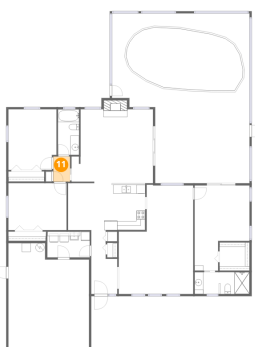

11 Floor 1 - Hall

Dimensions: 3'9" x 5'9"
Area: 22 sq. ft
Counted as living area: Yes

Heated: Yes
Finished: Yes
Enclosed: Yes
Contiguous: Yes
Permitted: Yes
Wet space: No
Addition: No
Conversion: No