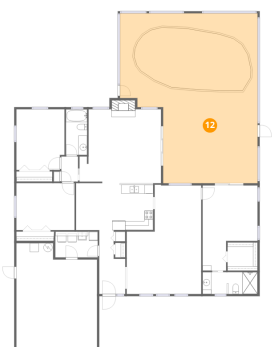

10843 Harborside Drive, Lake Park, Largo, Pinellas County, Florida, United States, 33773

12 Floor 1 - Screened Porch

Dimensions: 31'3" x 38'8"
Area: 1032 sq. ft
Counted as living area: No

Heated: No
Finished: No
Enclosed: No
Contiguous: Yes
Permitted: Yes
Wet space: No
Addition: No
Conversion: No