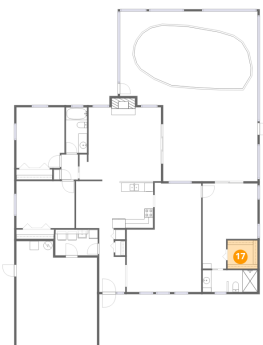

Walls: 168 sq. ft

**16** Floor 1 - Swimming Pool

---

Dimensions: 26'7" x 11'3"  
Area: 308 sq. ft  
Counted as living area: No

Heated: No  
Finished: No  
Enclosed: No  
Contiguous: Yes  
Permitted: No  
Wet space: No  
Addition: No  
Conversion: No

**17** Floor 1 - W.I.C.

---

Dimensions: 6'10" x 6'5"  
Area: 44 sq. ft  
Counted as living area: Yes

Heated: Yes  
Finished: Yes  
Enclosed: Yes  
Contiguous: Yes  
Permitted: Yes  
Wet space: No  
Addition: No  
Conversion: No