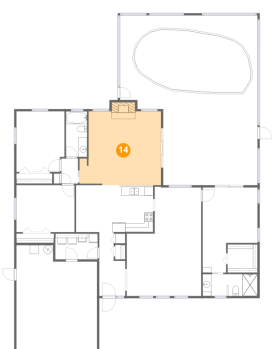

14 Floor 1 - Family Room

Dimensions: 18'7" x 16'10"
Area: 299 sq. ft
Counted as living area: Yes

Heated: Yes
Finished: Yes
Enclosed: Yes
Contiguous: Yes
Permitted: Yes
Wet space: No
Addition: No
Conversion: No