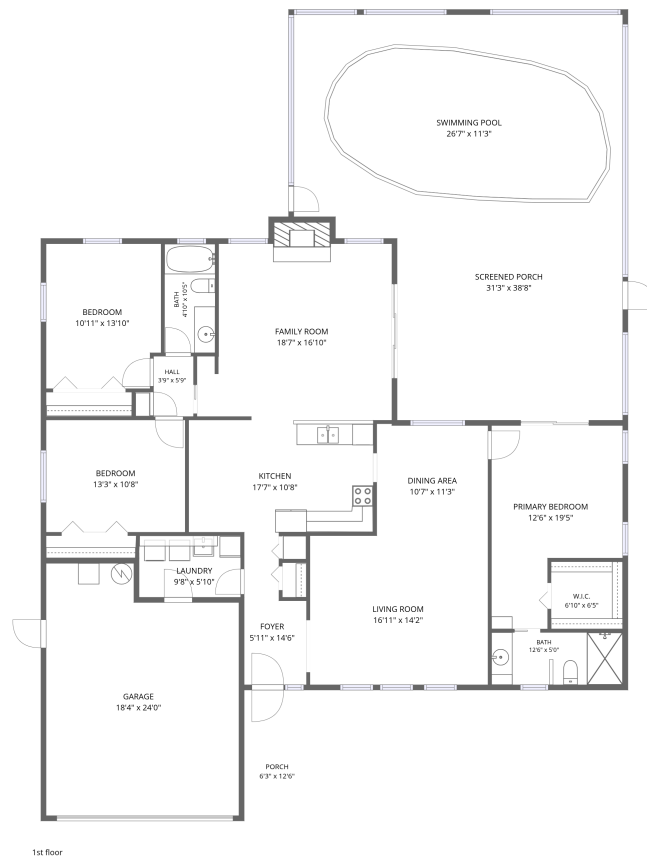

## Home data report

10843 Harborside Drive, Lake Park, Largo, Pinellas County, Florida, United States, 33773

**Total Area: 1739 sq. ft**

1st Floor: 1739 sq. ft

Excluded: Garage 404 sq. ft, Screened porch 724 sq. ft, Porch 78 sq. ft, Fireplace 13 sq. ft,

Walls: 168 sq. ft

## Room dimensions

Floor 1

Total:1739sqft

Excluded: 1219sqft

#		Dimensions	sqft	Counted as living area
1	Bedroom	10'11" x 13'10"	148 sq. ft	Yes
2	Foyer	5'11" x 14'6"	69 sq. ft	Yes
3	Bath	4'10" x 10'5"	50 sq. ft	Yes
4	Porch	6'3" x 12'6"	78 sq. ft	No
5	Kitchen	17'7" x 10'8"	188 sq. ft	Yes
6	Bedroom	13'3" x 10'8"	142 sq. ft	Yes
7	Living Room	16'11" x 14'2"	235 sq. ft	Yes
8	Laundry	9'8" x 5'10"	57 sq. ft	Yes
9	Garage	18'4" x 24'0"	404 sq. ft	No
10	Dining Area	10'7" x 11'3"	117 sq. ft	Yes
11	Hall	3'9" x 5'9"	22 sq. ft	Yes

## 2 Floor 1 - Foyer

---

Dimensions: 5'11" x 14'6"  
Area: 69 sq. ft  
Counted as living area: Yes

Heated: Yes  
Finished: Yes  
Enclosed: Yes  
Contiguous: Yes  
Permitted: Yes  
Wet space: No  
Addition: No  
Conversion: No