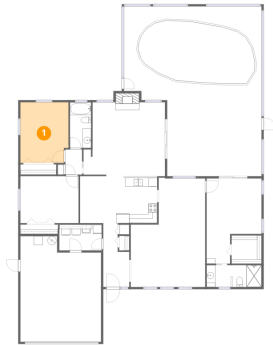

Walls: 168 sq. ft

## Room dimensions

Floor 1

Total:1739sqft

Excluded: 1219sqft

#		Dimensions	sqft	Counted as living area
1	Bedroom	10'11" x 13'10"	148 sq. ft	Yes
2	Foyer	5'11" x 14'6"	69 sq. ft	Yes
3	Bath	4'10" x 10'5"	50 sq. ft	Yes
4	Porch	6'3" x 12'6"	78 sq. ft	No
5	Kitchen	17'7" x 10'8"	188 sq. ft	Yes
6	Bedroom	13'3" x 10'8"	142 sq. ft	Yes
7	Living Room	16'11" x 14'2"	235 sq. ft	Yes
8	Laundry	9'8" x 5'10"	57 sq. ft	Yes
9	Garage	18'4" x 24'0"	404 sq. ft	No
10	Dining Area	10'7" x 11'3"	117 sq. ft	Yes
11	Hall	3'9" x 5'9"	22 sq. ft	Yes

Home data report

**10843 Harborside Drive, Lake Park, Largo, Pinellas County,  
Florida, United States, 33773**

#		Dimensions	sqft	Counted as living area
12	Screened Porch	31'3" x 38'8"	1032 sq. ft	No
13	Primary Bedroom	12'6" x 19'5"	194 sq. ft	Yes
14	Family Room	18'7" x 16'10"	299 sq. ft	Yes
15	Bath	12'6" x 5'0"	62 sq. ft	Yes
16	Swimming Pool	26'7" x 11'3"	308 sq. ft	No
17	W.I.C.	6'10" x 6'5"	44 sq. ft	Yes

## 1 Floor 1 - Bedroom

---

Dimensions: 10'11" x 13'10"  
Area: 148 sq. ft  
Counted as living area: Yes

Heated: Yes  
Finished: Yes  
Enclosed: Yes  
Contiguous: Yes  
Permitted: Yes  
Wet space: No  
Addition: No  
Conversion: No