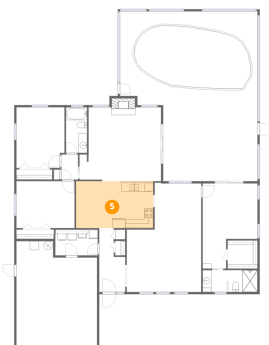

5 Floor 1 - Kitchen

Dimensions: 17'7" x 10'8"
Area: 188 sq. ft
Counted as living area: Yes

Heated: Yes
Finished: Yes
Enclosed: Yes
Contiguous: Yes
Permitted: Yes
Wet space: No
Addition: No
Conversion: No