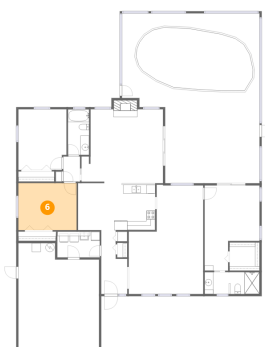

10843 Harborside Drive, Lake Park, Largo, Pinellas County,
Florida, United States, 33773

6 Floor 1 - Bedroom

Dimensions: 13'3" x 10'8"
Area: 142 sq. ft
Counted as living area: Yes

Heated: Yes
Finished: Yes
Enclosed: Yes
Contiguous: Yes
Permitted: Yes
Wet space: No
Addition: No
Conversion: No