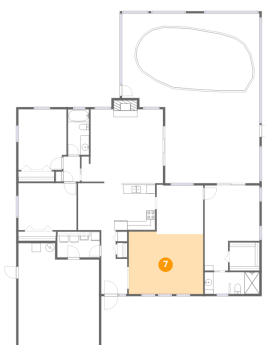

7 Floor 1 - Living Room

Dimensions: 16'11" x 14'2"
Area: 235 sq. ft
Counted as living area: Yes

Heated: Yes
Finished: Yes
Enclosed: Yes
Contiguous: Yes
Permitted: Yes
Wet space: No
Addition: No
Conversion: No