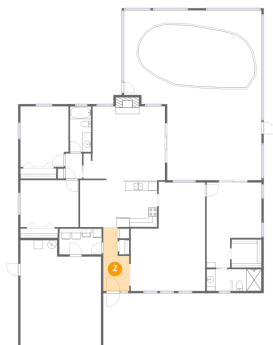

Walls: 168 sq. ft

## 1 Floor 1 - Bedroom

---

Dimensions: 10'11" x 13'10"  
Area: 148 sq. ft  
Counted as living area: Yes

Heated: Yes  
Finished: Yes  
Enclosed: Yes  
Contiguous: Yes  
Permitted: Yes  
Wet space: No  
Addition: No  
Conversion: No

## 2 Floor 1 - Foyer

---

Dimensions: 5'11" x 14'6"  
Area: 69 sq. ft  
Counted as living area: Yes

Heated: Yes  
Finished: Yes  
Enclosed: Yes  
Contiguous: Yes  
Permitted: Yes  
Wet space: No  
Addition: No  
Conversion: No