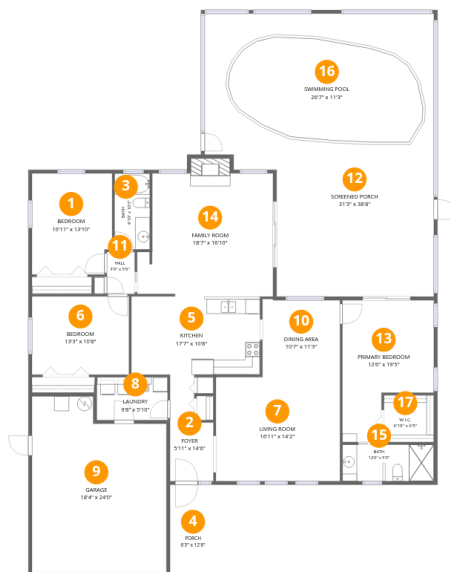

Home data report

10843 Harborside Drive, Lake Park, Largo, Pinellas County, Florida, United States, 33773

Room dimensions

Floor 1

Total:1739sqft

Excluded: 1219sqft

#		Dimensions	sqft	Counted as living area
1	Bedroom	10'11" x 13'10"	148 sq. ft	Yes
2	Foyer	5'11" x 14'6"	69 sq. ft	Yes
3	Bath	4'10" x 10'5"	50 sq. ft	Yes
4	Porch	6'3" x 12'6"	78 sq. ft	No
5	Kitchen	17'7" x 10'8"	188 sq. ft	Yes
6	Bedroom	13'3" x 10'8"	142 sq. ft	Yes
7	Living Room	16'11" x 14'2"	235 sq. ft	Yes
8	Laundry	9'8" x 5'10"	57 sq. ft	Yes
9	Garage	18'4" x 24'0"	404 sq. ft	No
10	Dining Area	10'7" x 11'3"	117 sq. ft	Yes
11	Hall	3'9" x 5'9"	22 sq. ft	Yes