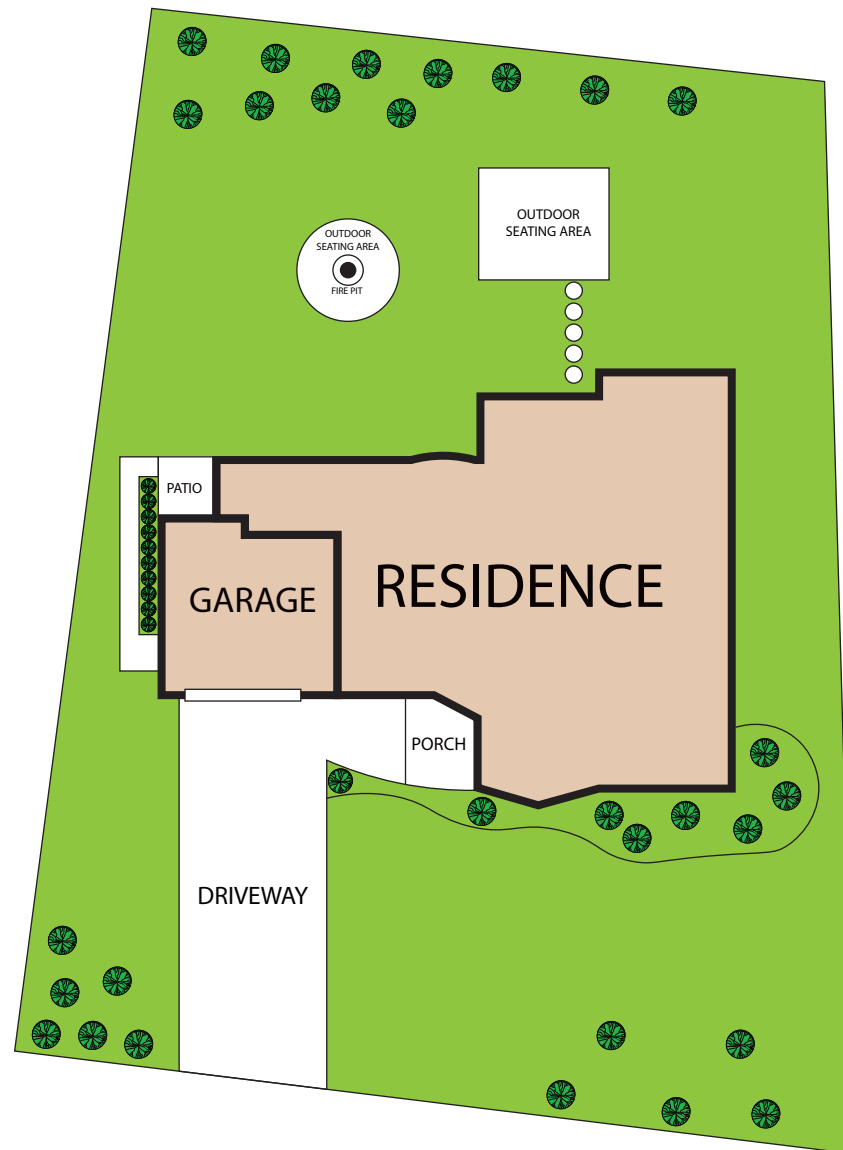

FIRST FLOOR

BASEMENT

729 Dearholt Road, Madison, WI, 53711

TOTAL APPROX. FLOOR AREA 3,100 SQ.FT

Whilst every attempt has been made to ensure the accuracy of the floor plan contained here, measurements of doors, windows, rooms and any other items are approximate and no responsibility is taken for any error, omission, or misstatement. This plan is for illustrative purposes only and should be used as such by any prospective purchaser.