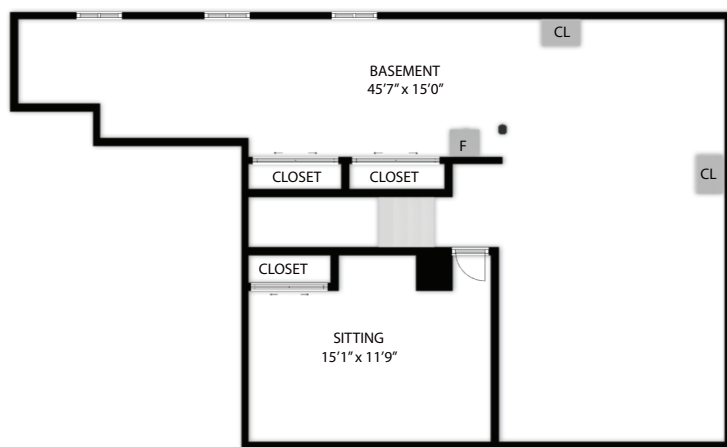

FIRST FLOOR

BASEMENT

729 Dearholt Road, Madison, WI, 53711

TOTAL APPROX. FLOOR AREA 3,100 SQ.FT

Whilst every attempt has been made to ensure the accuracy of the floor plan contained here, measurements of doors, windows, rooms and any other items are approximate and no responsibility is taken for any error, omission, or misstatement. This plan is for illustrative purposes only and should be used as such by any prospective purchaser.