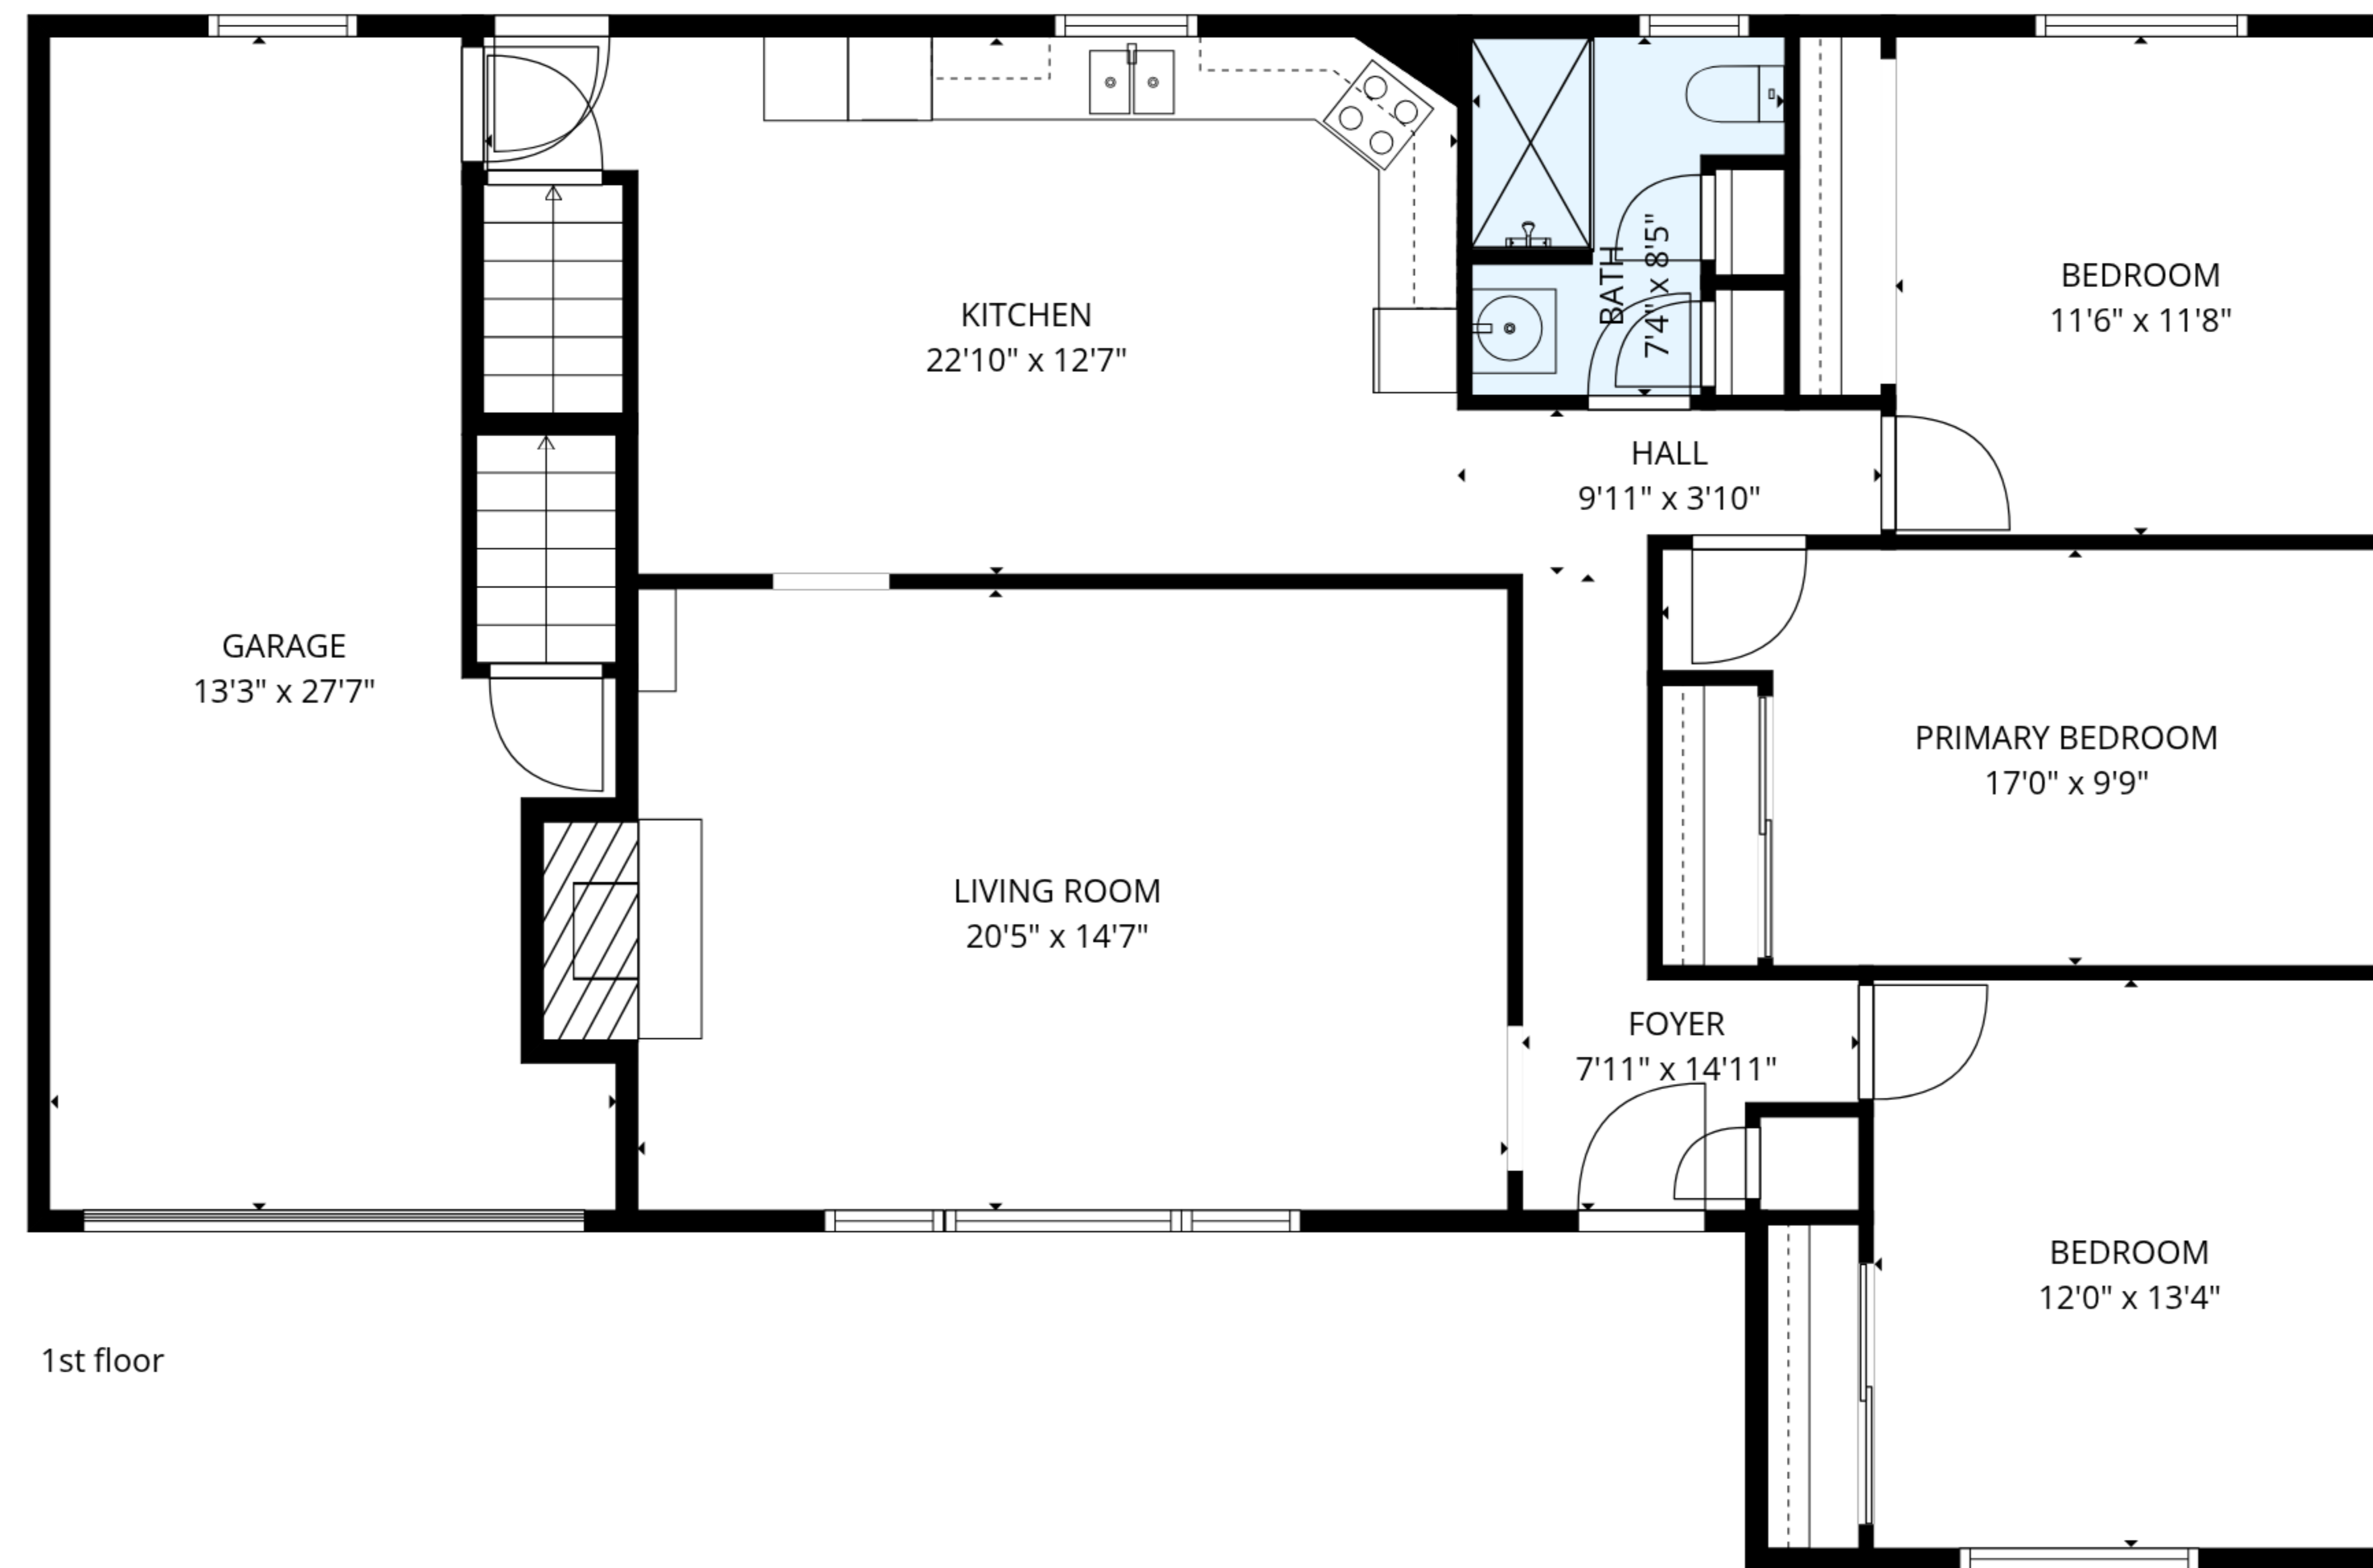

BASEMENT
44'8" x 35'6"

TOTAL: 1298 sq. ft

Basement: 0 sq. ft, 1st floor: 1298 sq. ft

EXCLUDED AREAS: UNDEFINED: 27 sq. ft, BASEMENT: 1300 sq. ft, FIREPLACE: 28 sq. ft,
GARAGE: 298 sq. ft, WALLS: 185 sq. ft

MEASUREMENTS ARE DEEMED RELIABLE BUT ARE NOT GUARANTEED.

TOTAL: 1298 sq. ft

Basement: 0 sq. ft, 1st floor: 1298 sq. ft

EXCLUDED AREAS: UNDEFINED: 27 sq. ft, BASEMENT: 1300 sq. ft, FIREPLACE: 28 sq. ft,

GARAGE: 298 sq. ft, WALLS: 185 sq. ft