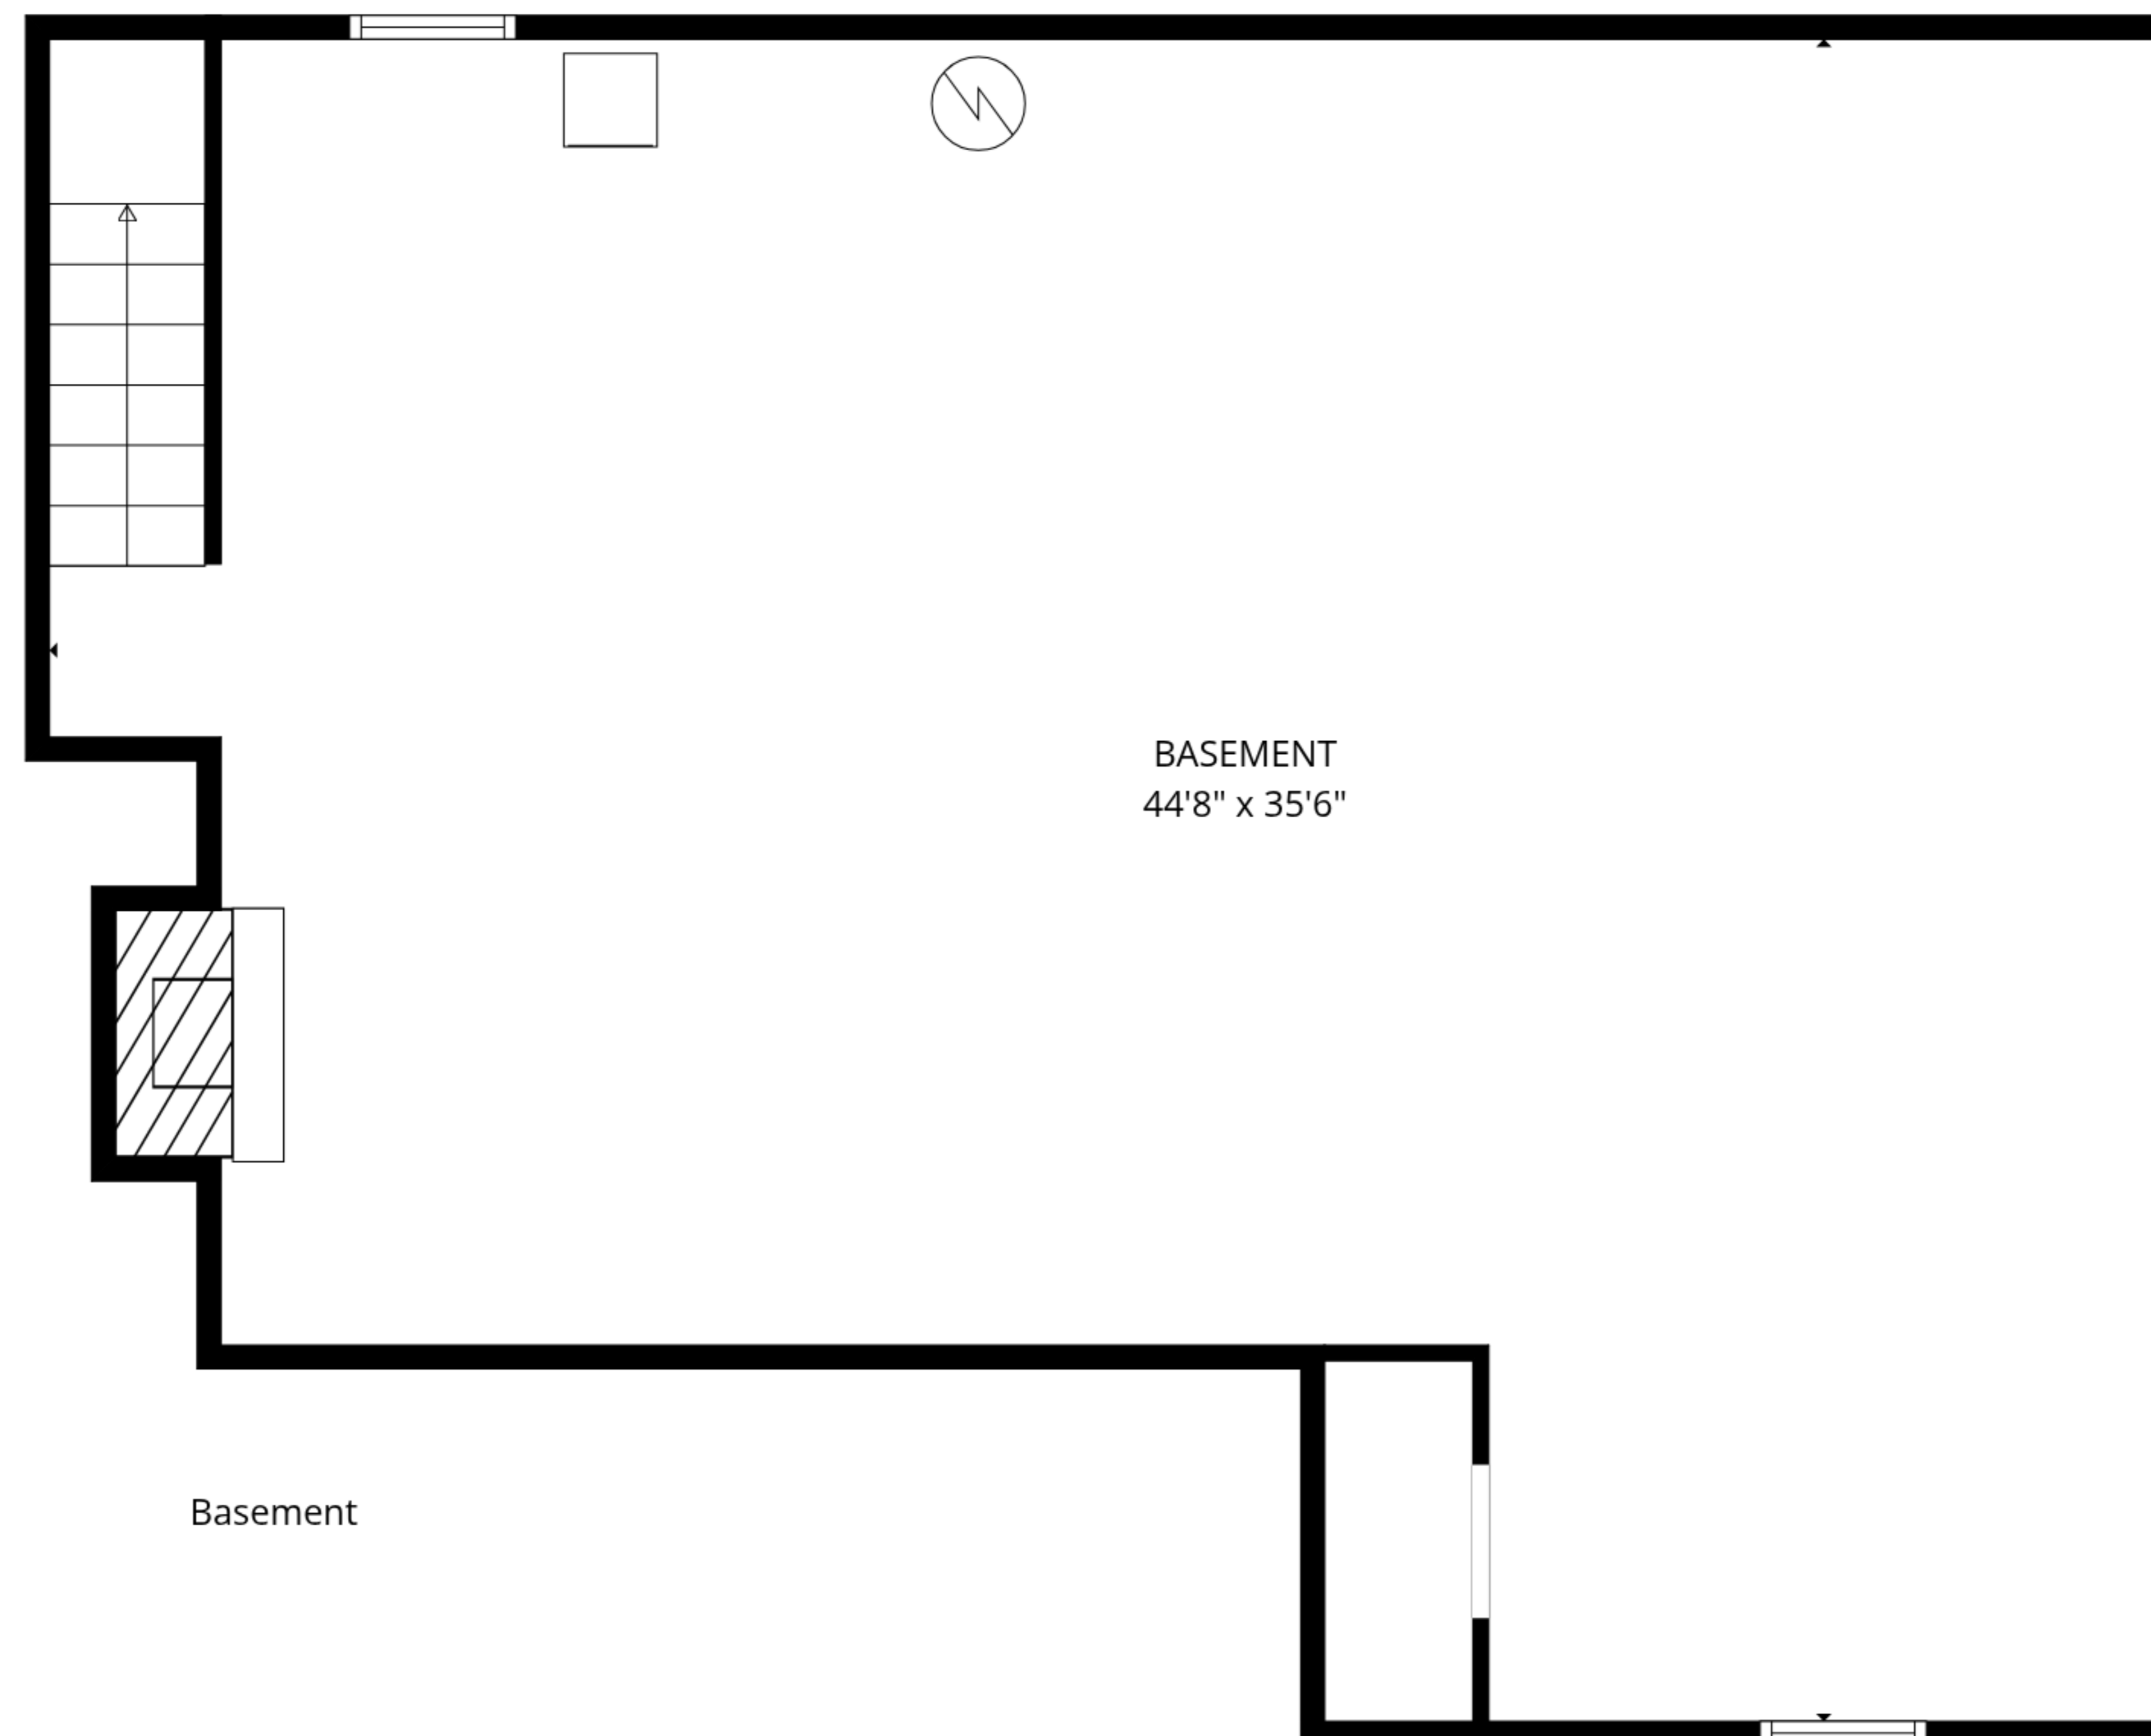

BASEMENT
44'8" x 35'6"

TOTAL: 1298 sq. ft

Basement: 0 sq. ft, 1st floor: 1298 sq. ft

EXCLUDED AREAS: UNDEFINED: 27 sq. ft, BASEMENT: 1300 sq. ft, FIREPLACE: 28 sq. ft,
GARAGE: 298 sq. ft, WALLS: 185 sq. ft

MEASUREMENTS ARE DEEMED RELIABLE BUT ARE NOT GUARANTEED.

TOTAL: 1298 sq. ft

Basement: 0 sq. ft, 1st floor: 1298 sq. ft

EXCLUDED AREAS: UNDEFINED: 27 sq. ft, BASEMENT: 1300 sq. ft, FIREPLACE: 28 sq. ft,

GARAGE: 298 sq. ft, WALLS: 185 sq. ft