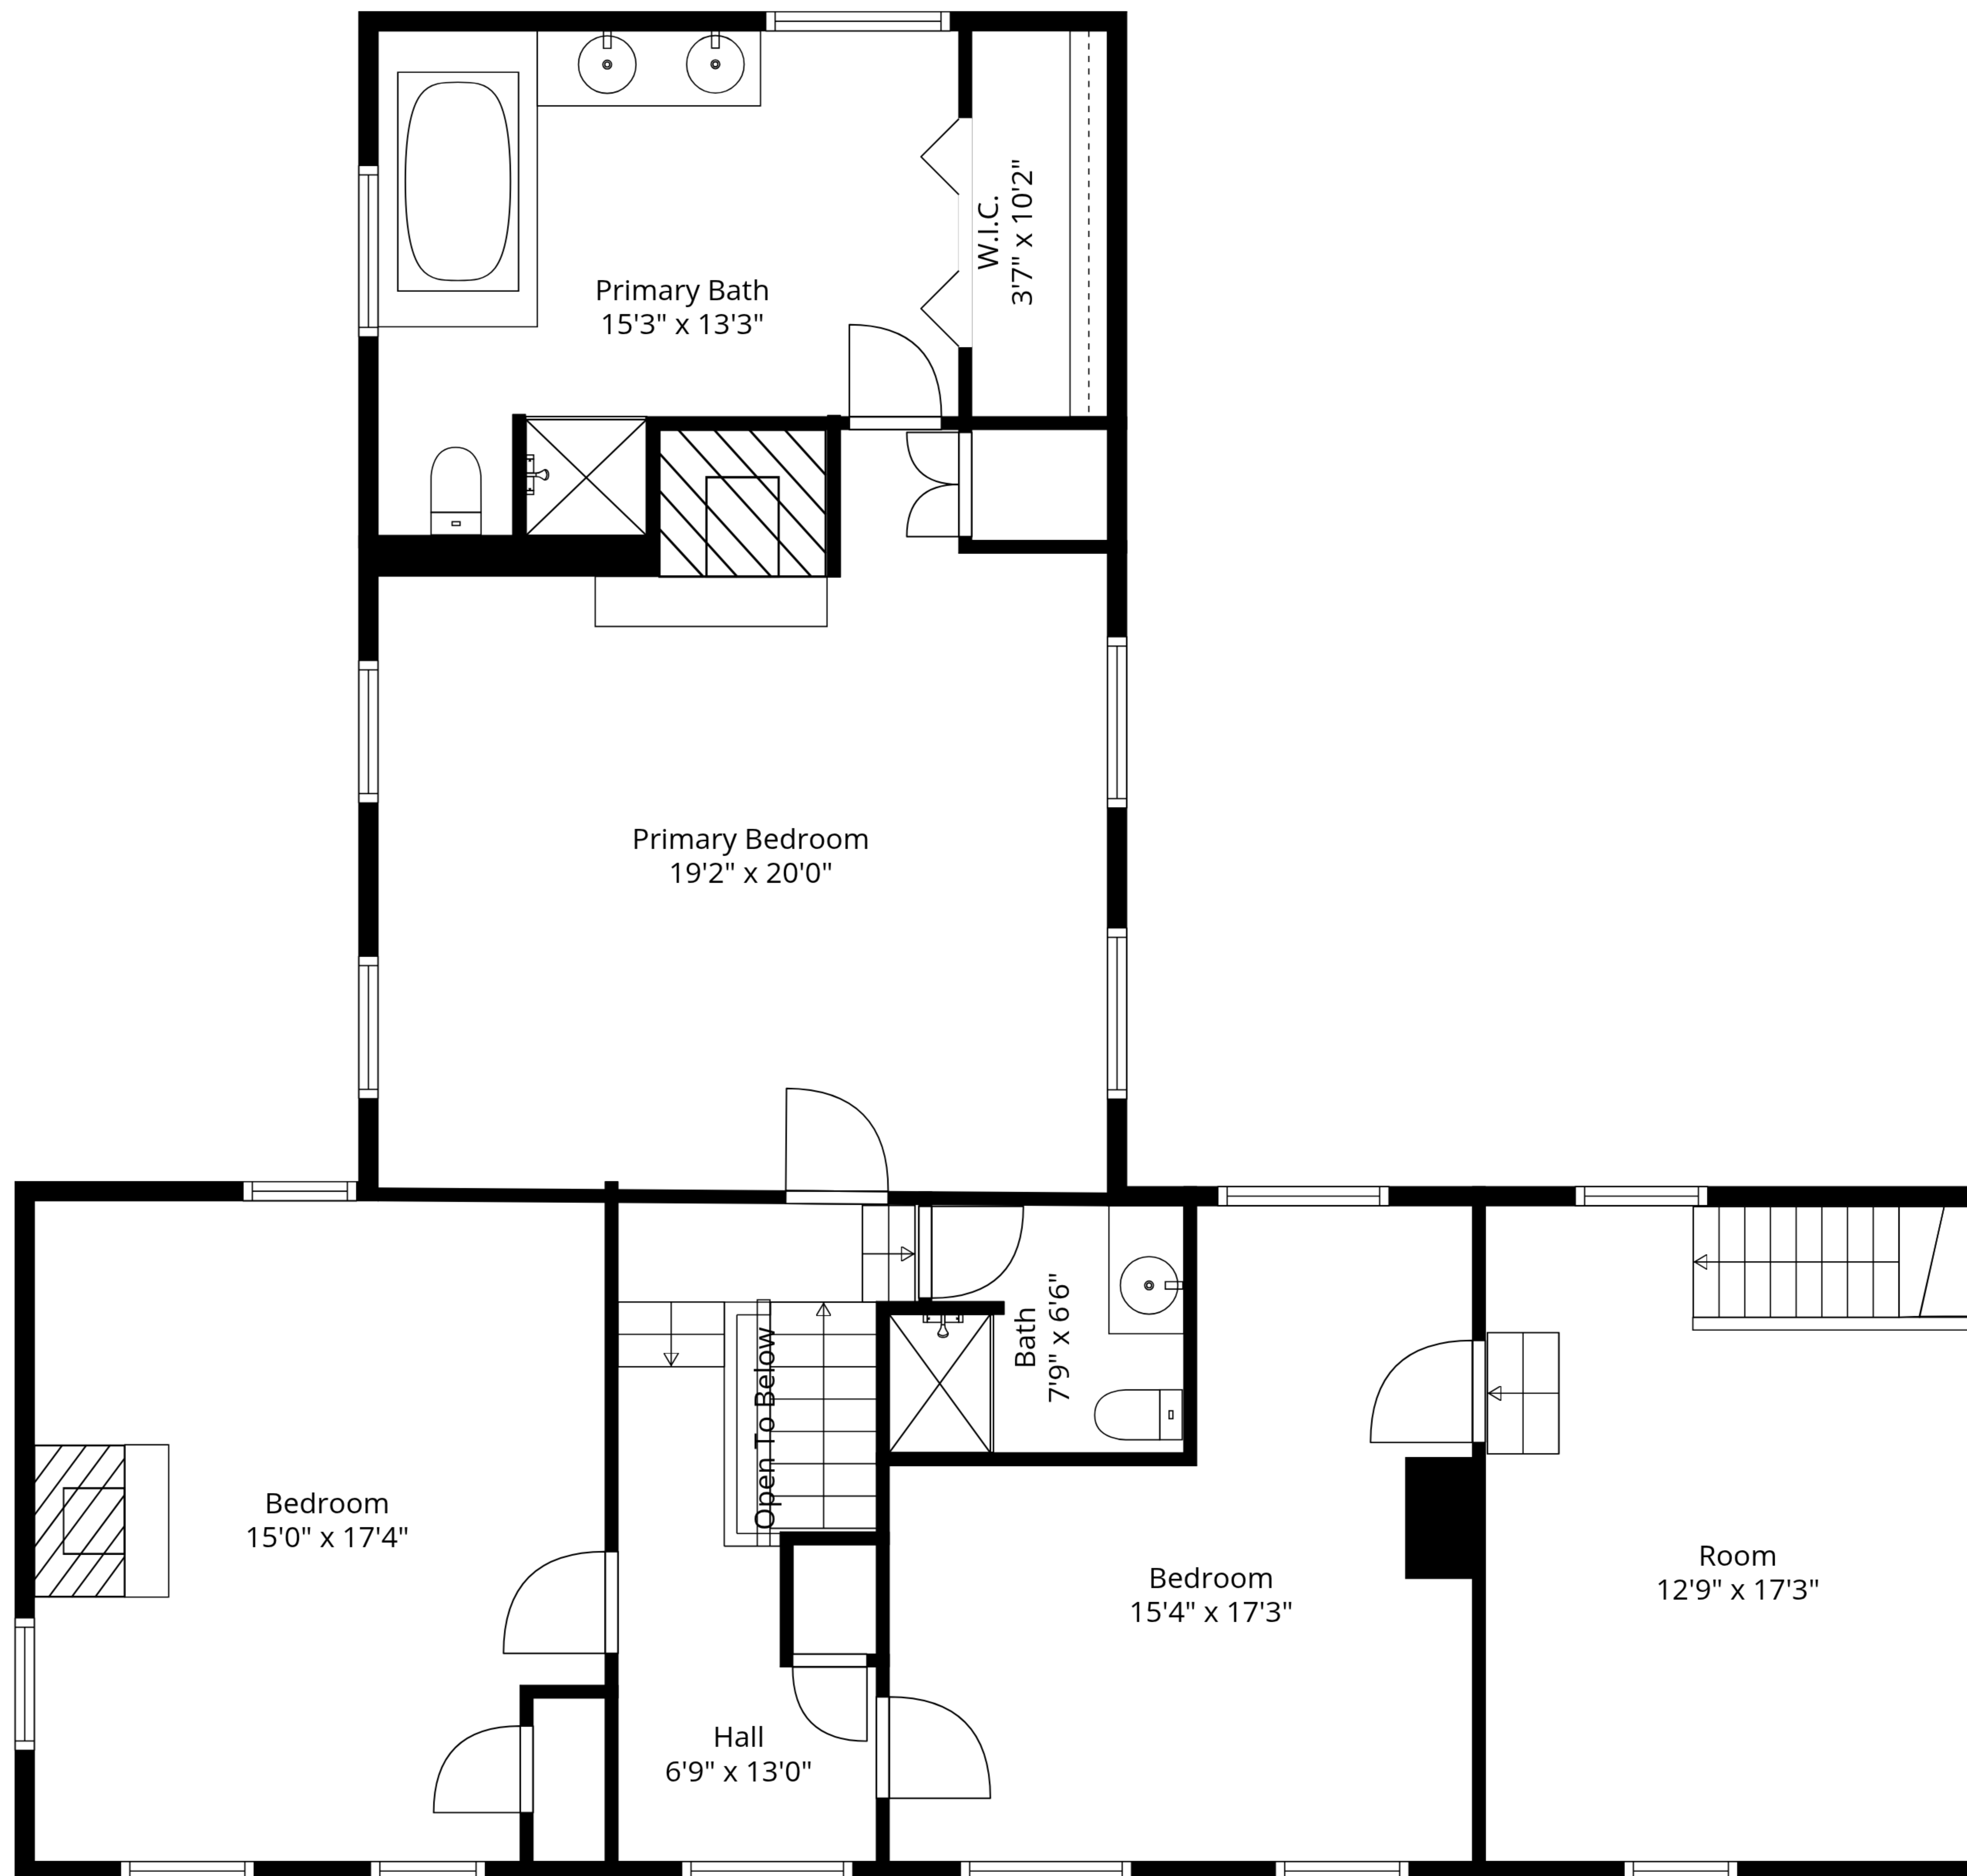

**TOTAL: 3241 sq. ft**

1st floor: 1997 sq. ft, 2nd floor: 1244 sq. ft

EXCLUDED AREAS: COVERED PATIO: 678 sq. ft, LOW CEILING: 220 sq. ft, OPEN TO BELOW: 3 sq. ft,  
WALLS: 220 sq. ft

**TOTAL: 3241 sq. ft**

1st floor: 1997 sq. ft, 2nd floor: 1244 sq. ft

EXCLUDED AREAS: COVERED PATIO: 678 sq. ft, LOW CEILING: 220 sq. ft, OPEN TO BELOW: 3 sq. ft,  
WALLS: 220 sq. ft

Measurements Are Approximate - Deemed Highly Reliable But Not Guaranteed

2nd Floor

1st Floor

**TOTAL: 3241 sq. ft**

1st floor: 1997 sq. ft, 2nd floor: 1244 sq. ft

EXCLUDED AREAS: COVERED PATIO: 678 sq. ft, LOW CEILING: 220 sq. ft, OPEN TO BELOW: 3 sq. ft,  
WALLS: 220 sq. ft