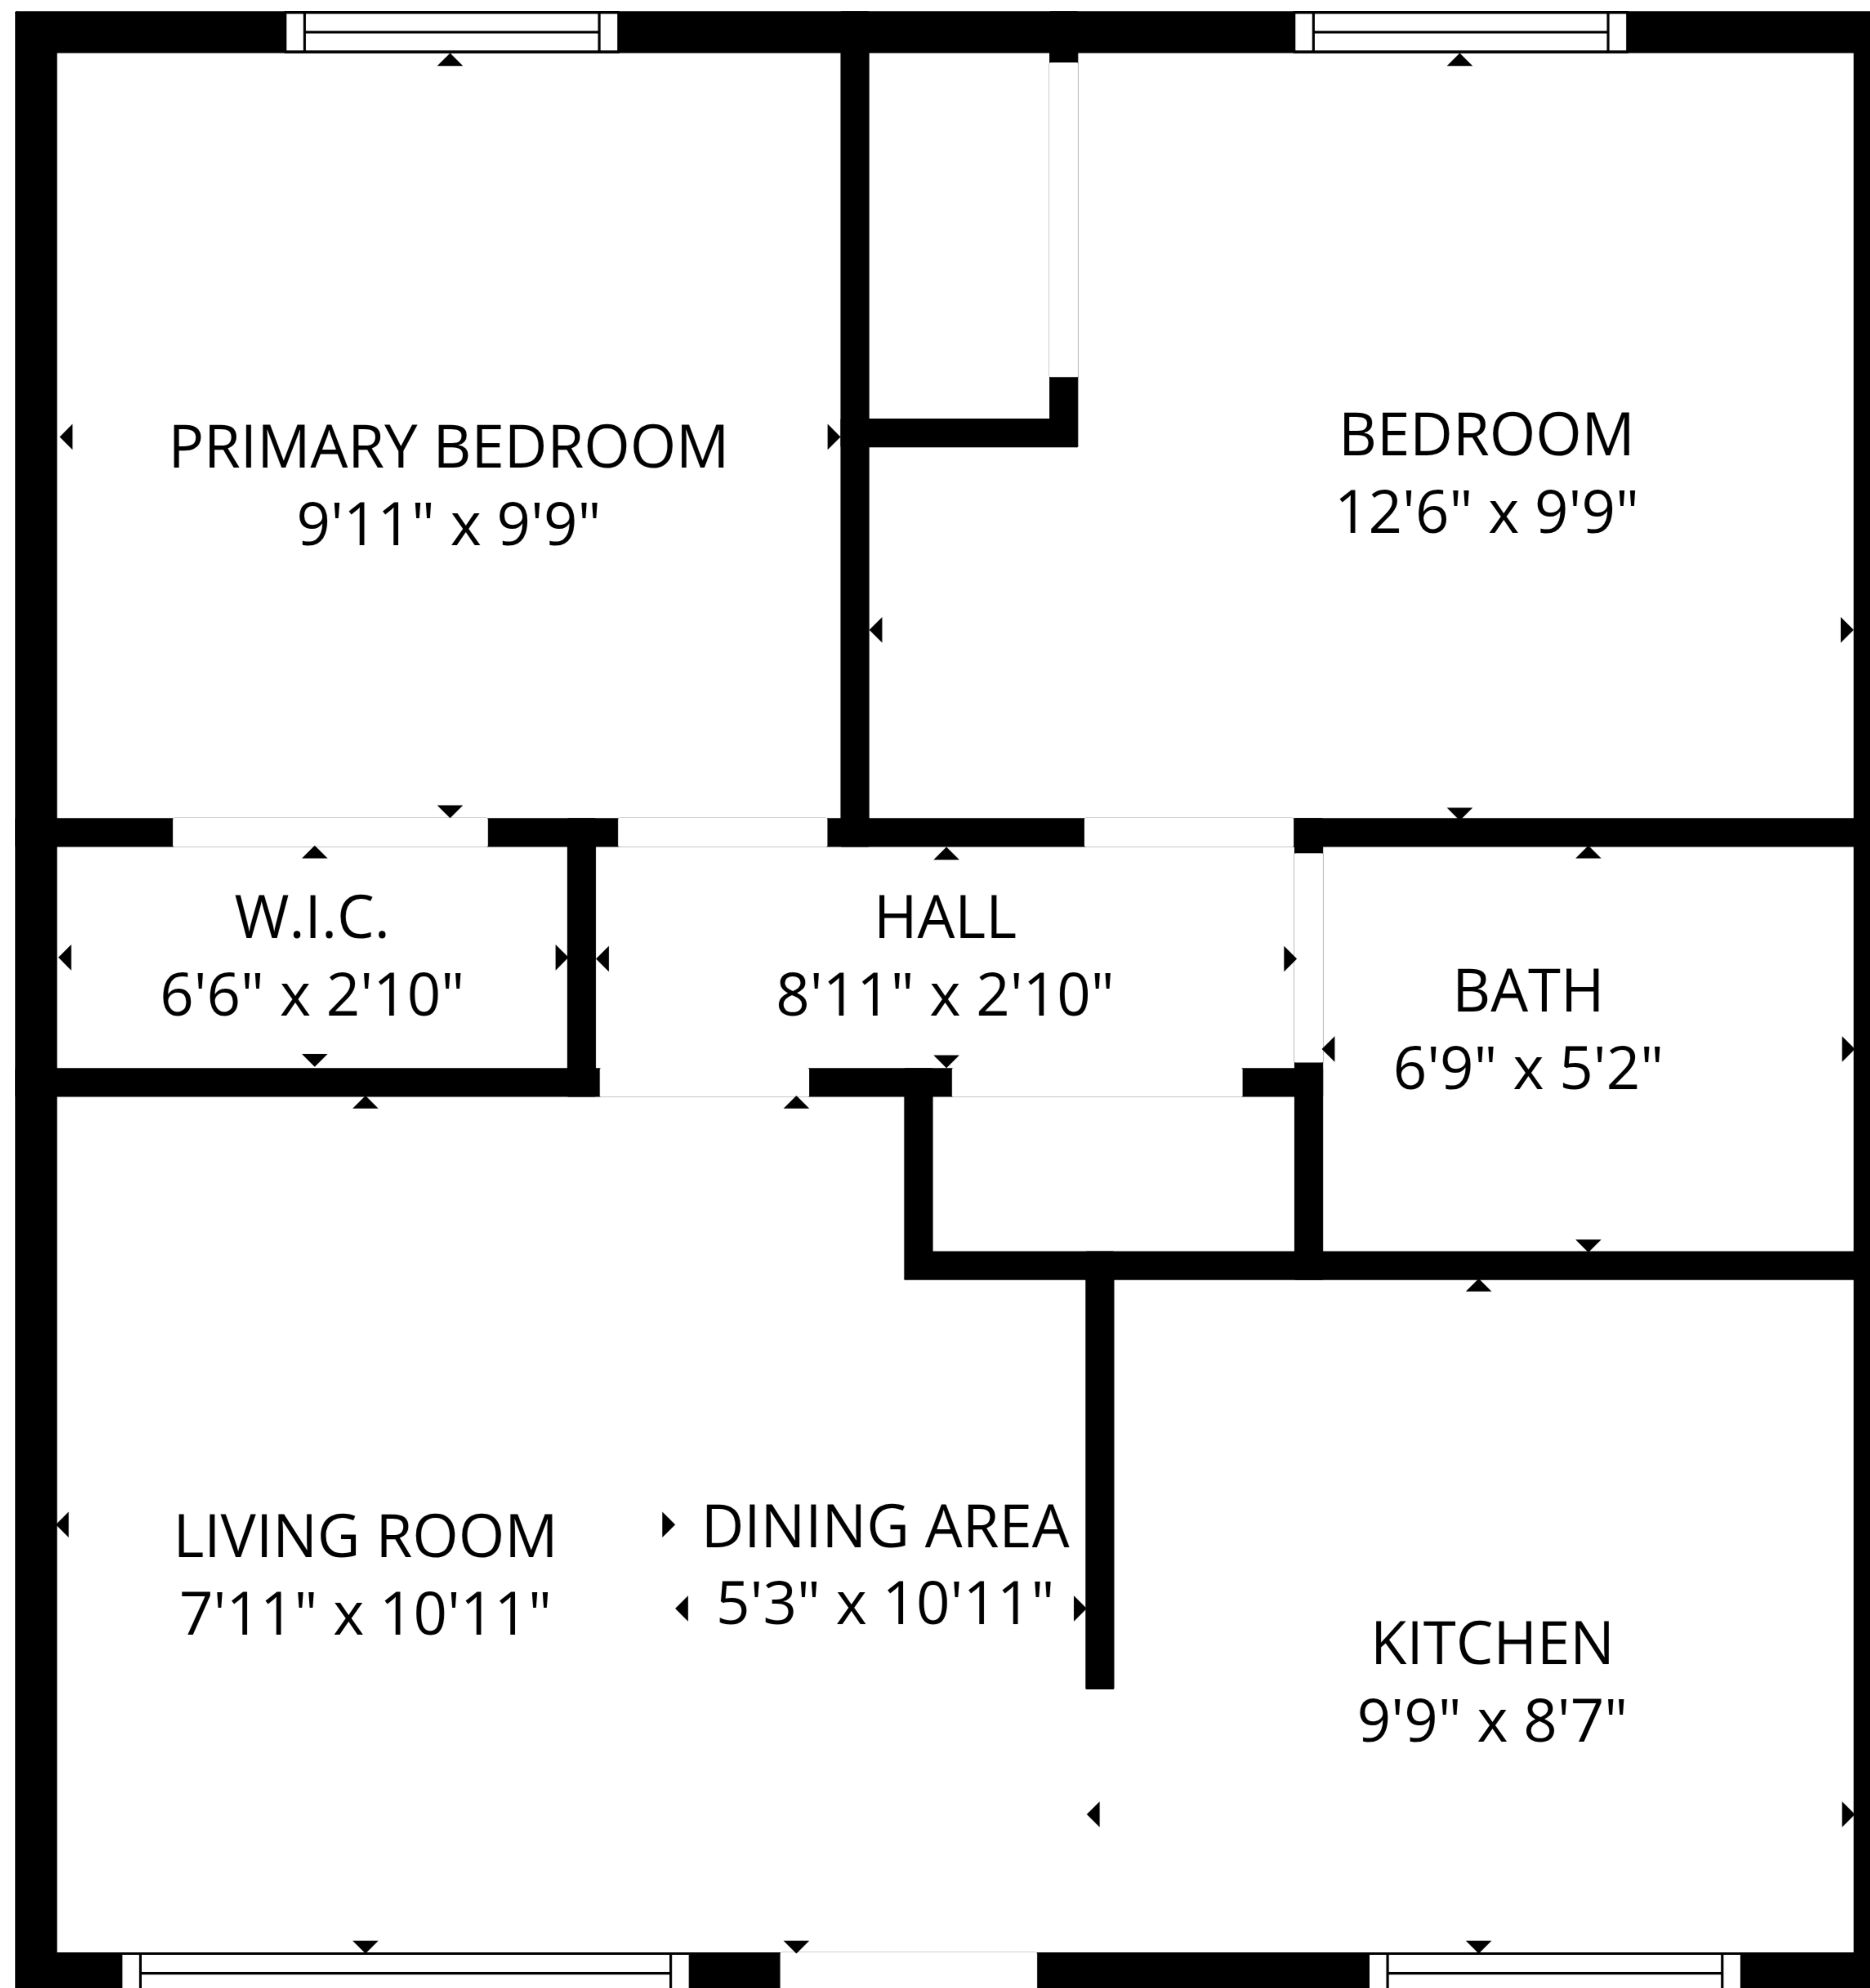

**TOTAL: 554 sq. ft**

1st floor: 554 sq. ft

EXCLUDED AREAS: WALLS: 48 sq. ft

**TOTAL: 554 sq. ft**

1st floor: 554 sq. ft

EXCLUDED AREAS: WALLS: 48 sq. ft