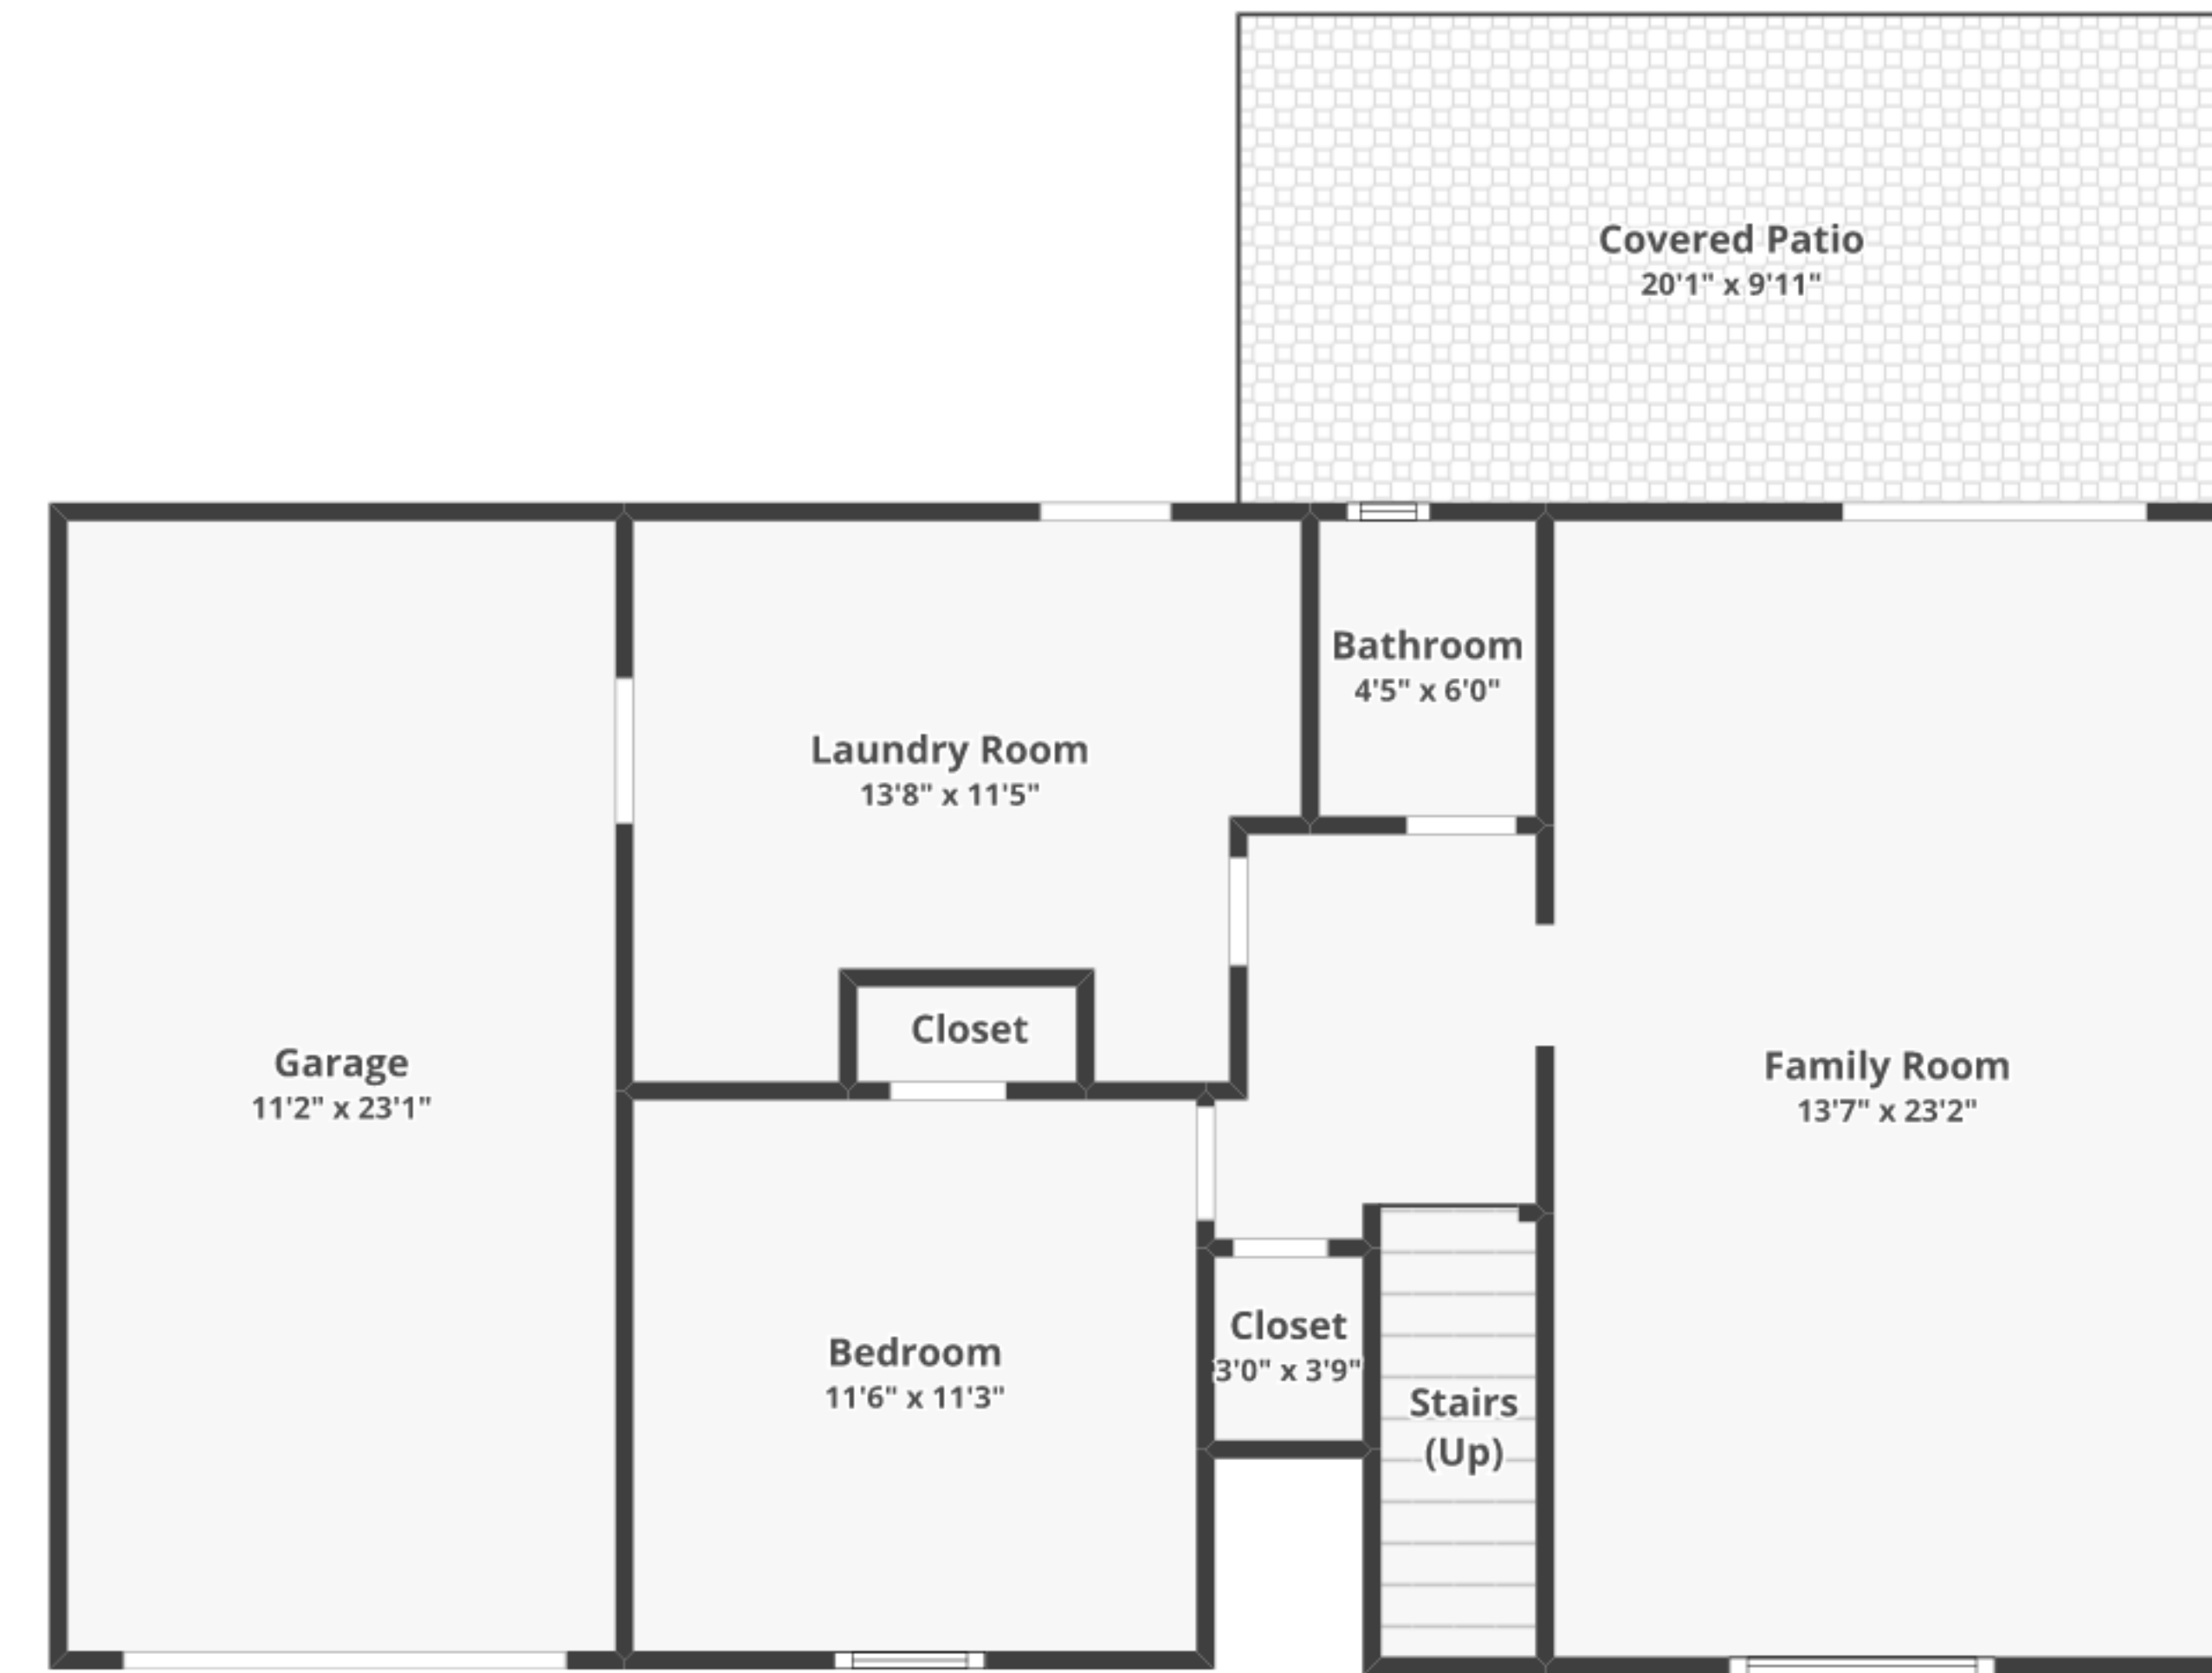

30 N Valley St, New Philadelphia, PA 17959

Total finished area: ~1,746.58 sq. ft.

Total unfinished area: ~ 0 sq. ft.

FLOOR 1

Finished area: ~1,070.24 sq. ft.

Unfinished area: ~0 sq. ft.

BASEMENT

Finished area: ~676.35 sq. ft.

Unfinished area: ~0 sq. ft.