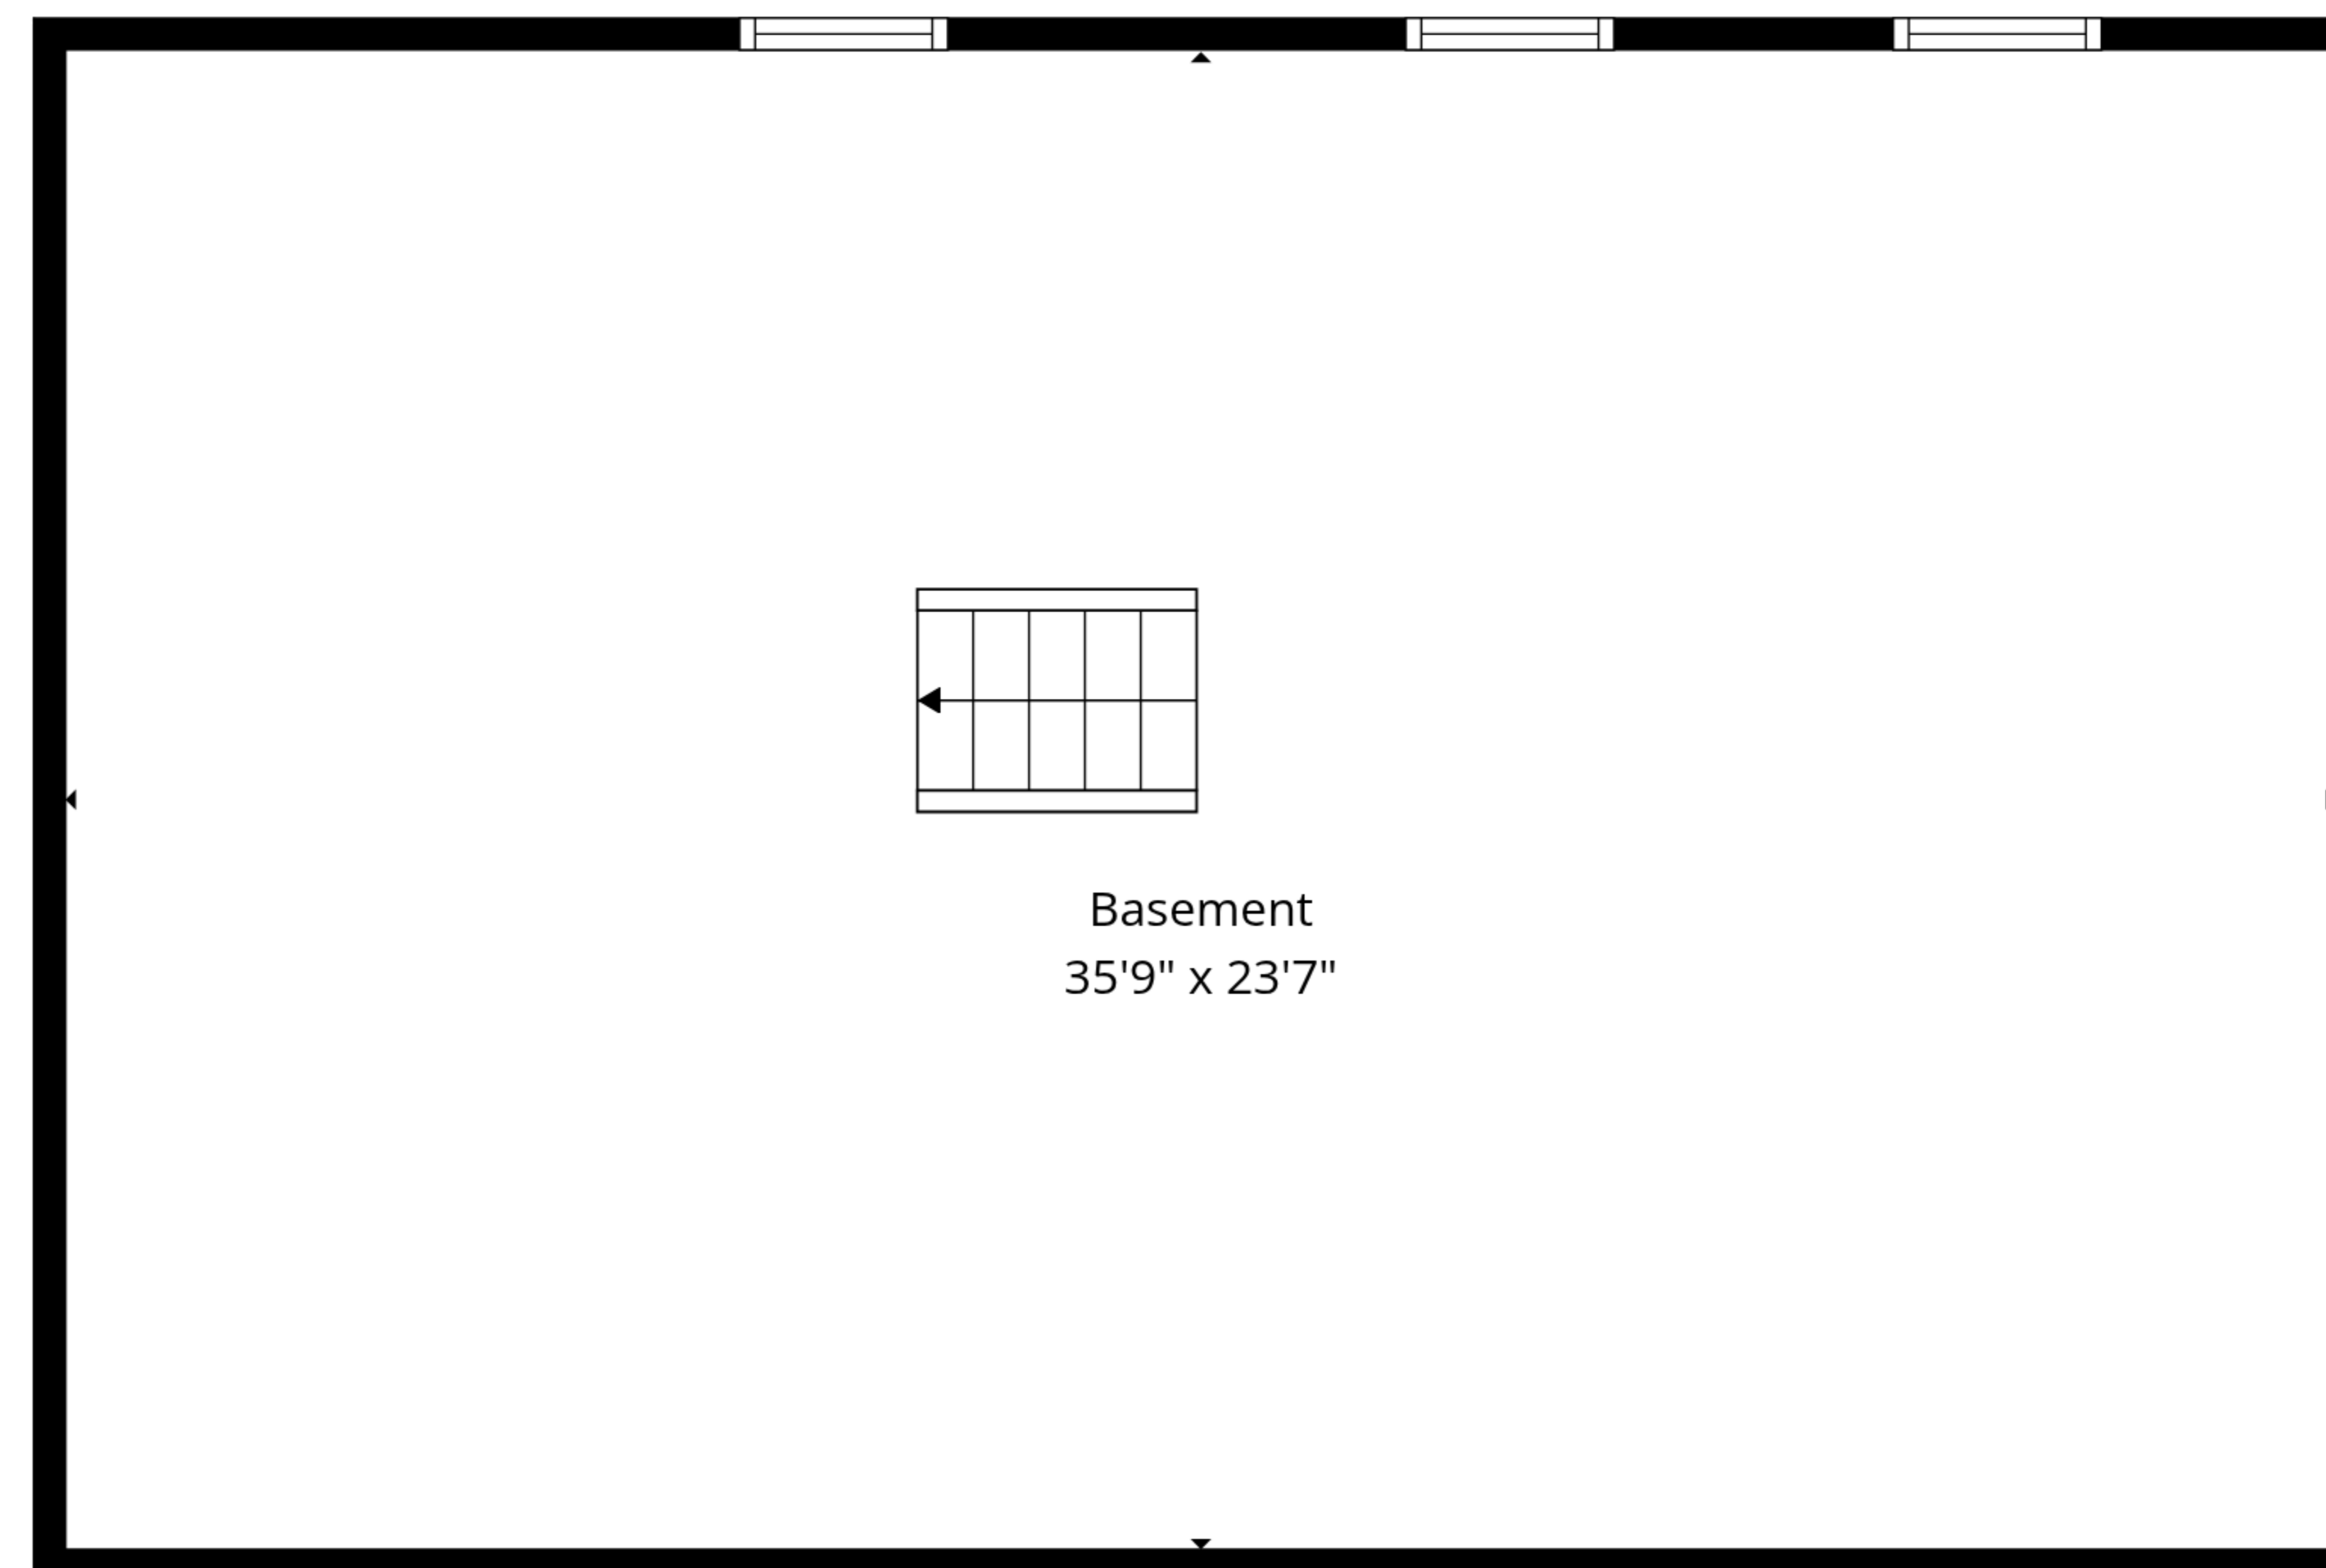

Basement  
35'9" x 23'7"

**TOTAL: 844 sq. ft**  
Basement: 0 sq. ft, 1st floor: 844 sq. ft  
EXCLUDED AREAS: BASEMENT: 844 sq. ft, GARAGE: 247 sq. ft, WALLS: 145 sq. ft

Measurements Deemed Highly Reliable But Not Guaranteed

**TOTAL: 844 sq. ft**

Basement: 0 sq. ft, 1st floor: 844 sq. ft

EXCLUDED AREAS: BASEMENT: 844 sq. ft, GARAGE: 247 sq. ft, WALLS: 145 sq. ft

Measurements Deemed Highly Reliable But Not Guaranteed

1st Floor

Basement

**TOTAL: 844 sq. ft**  
 Basement: 0 sq. ft, 1st floor: 844 sq. ft  
 EXCLUDED AREAS: BASEMENT: 844 sq. ft, GARAGE: 247 sq. ft, WALLS: 145 sq. ft