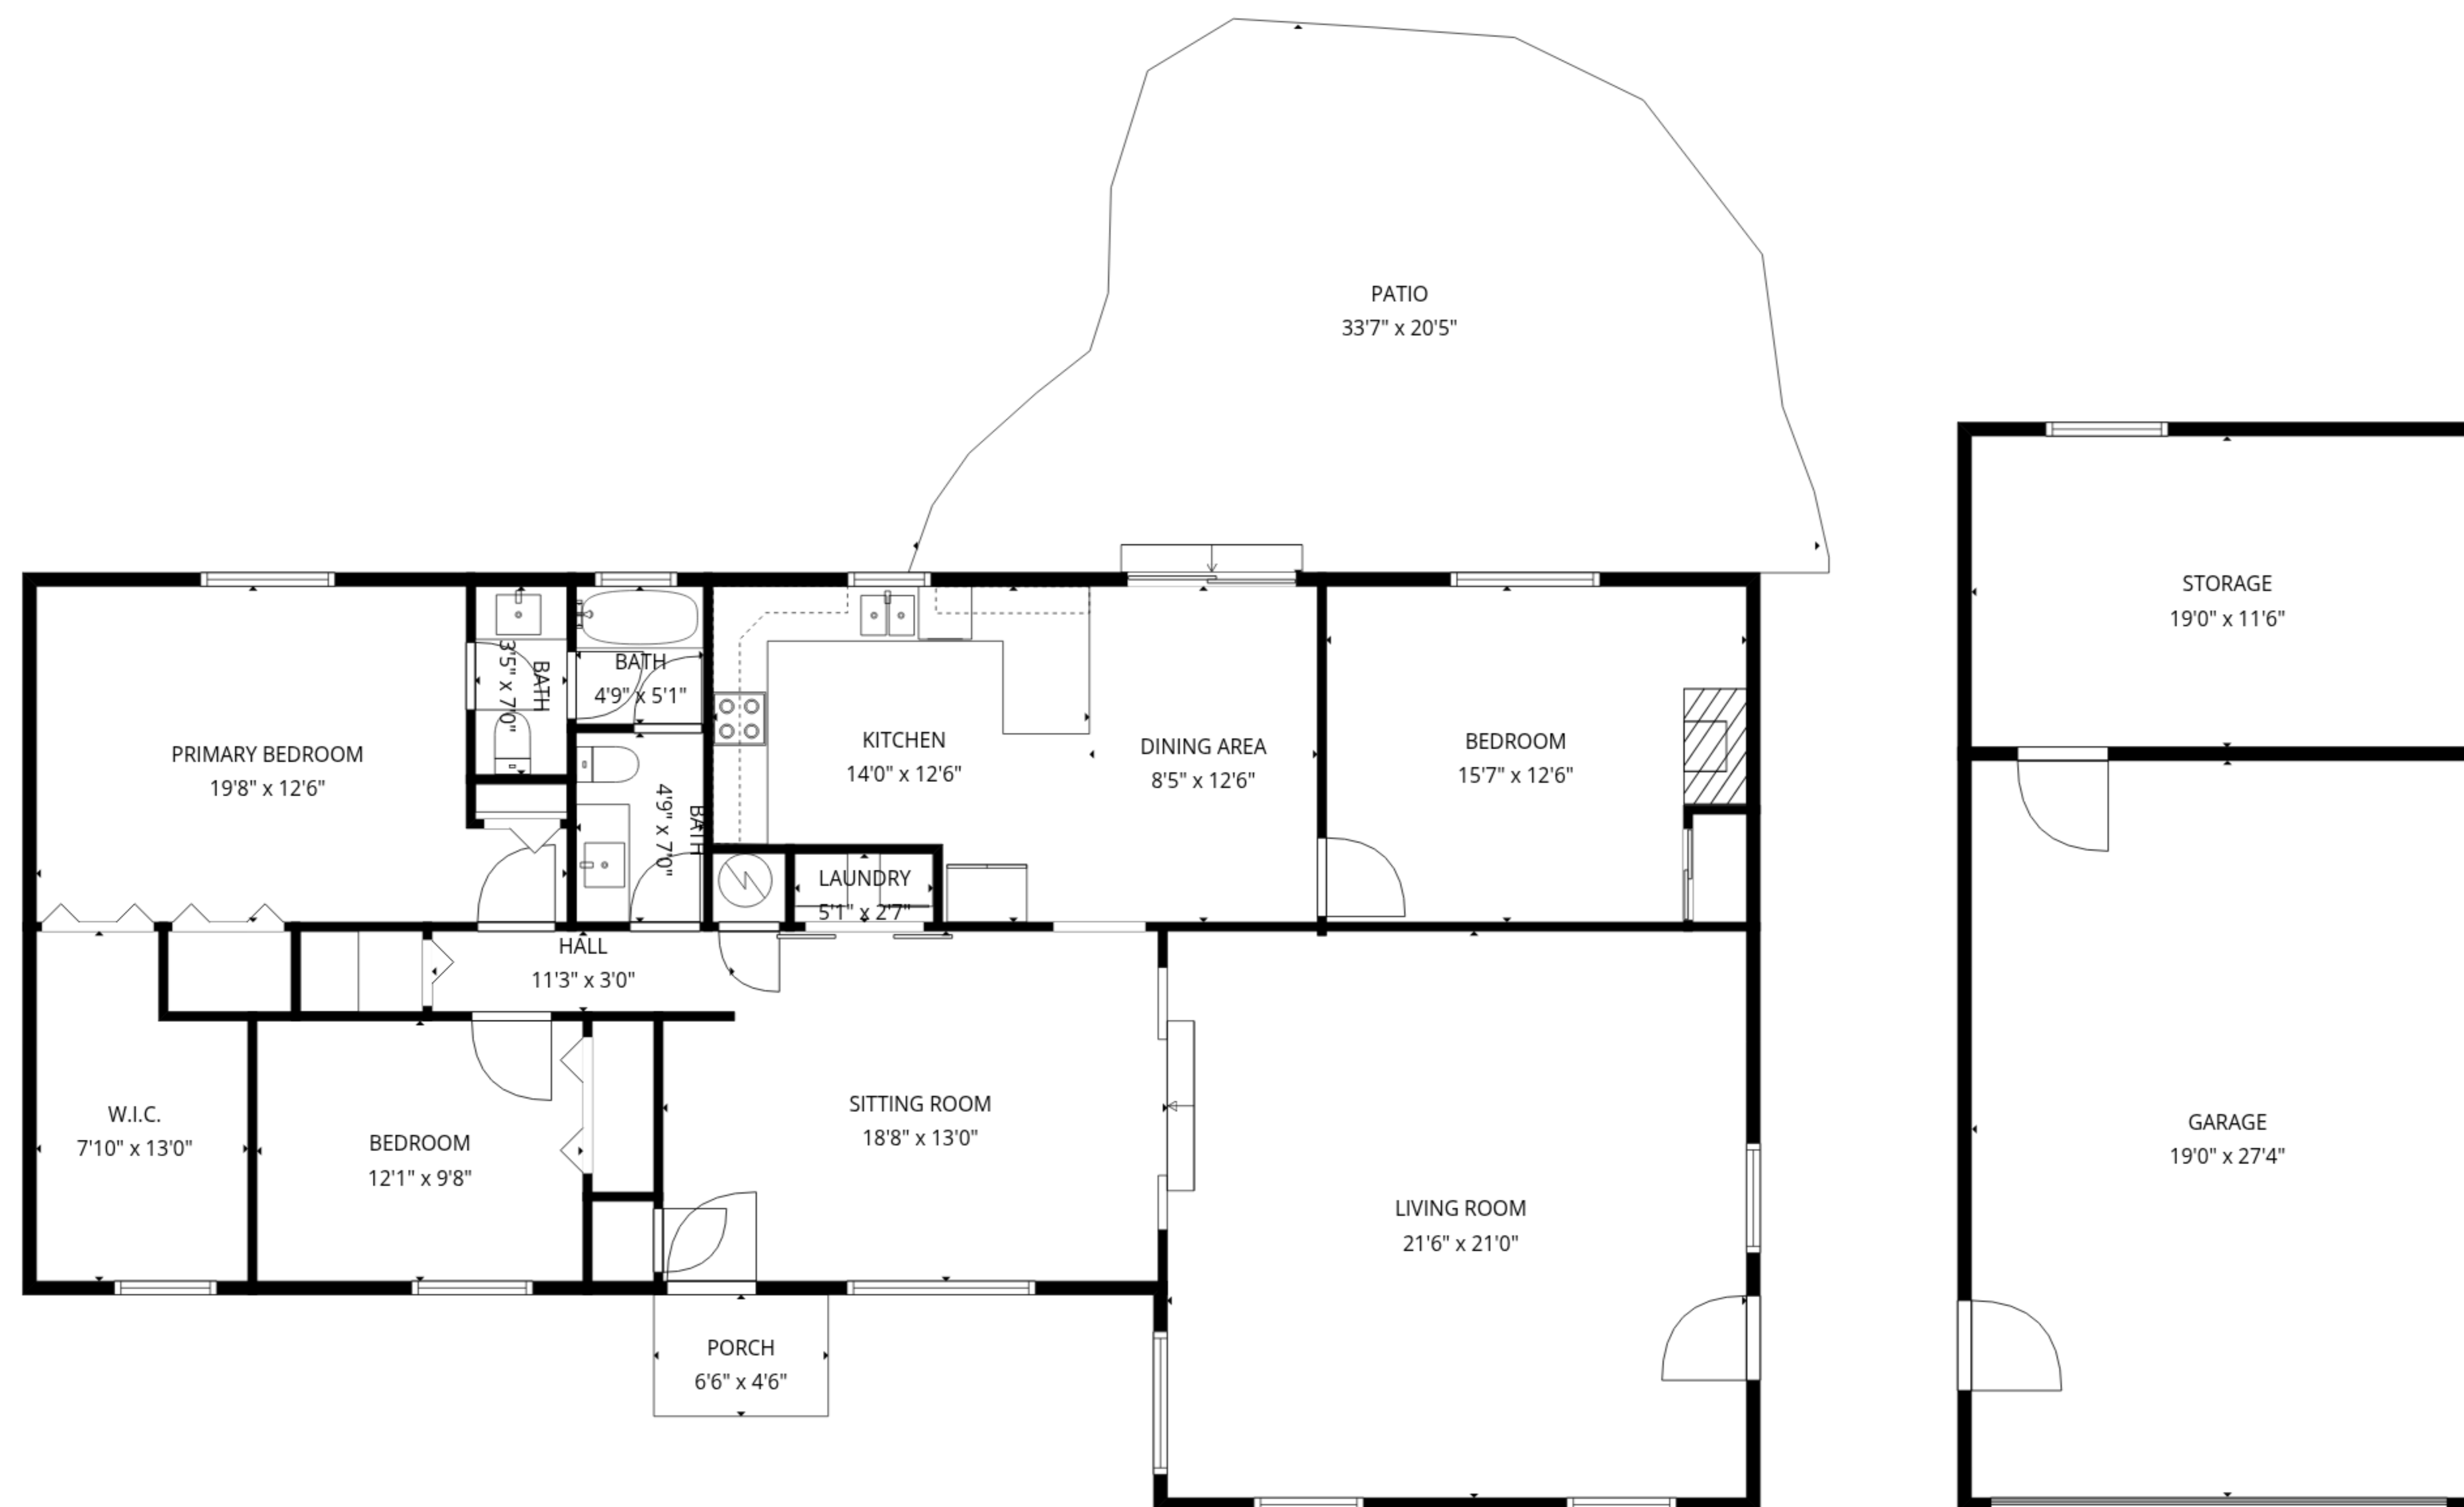

TOTAL: 1800 sq. ft
 1st floor: 1800 sq. ft
 EXCLUDED AREAS: GARAGE: 519 sq. ft, STORAGE: 219 sq. ft, SHED: 1143 sq. ft,
 STABLE: 315 sq. ft, PORCH: 29 sq. ft, PATIO: 505 sq. ft,
 UNDEFINED: 7 sq. ft, WALLS: 273 sq. ft

SIZES AND DIMENSIONS ARE APPROXIMATE, ACTUAL MAY VARY.

TOTAL: 1800 sq. ft
 1st floor: 1800 sq. ft
 EXCLUDED AREAS: GARAGE: 519 sq. ft, STORAGE: 219 sq. ft, SHED: 1143 sq. ft,
 STABLE: 315 sq. ft, PORCH: 29 sq. ft, PATIO: 505 sq. ft,
 UNDEFINED: 7 sq. ft, WALLS: 273 sq. ft

SIZES AND DIMENSIONS ARE APPROXIMATE, ACTUAL MAY VARY.