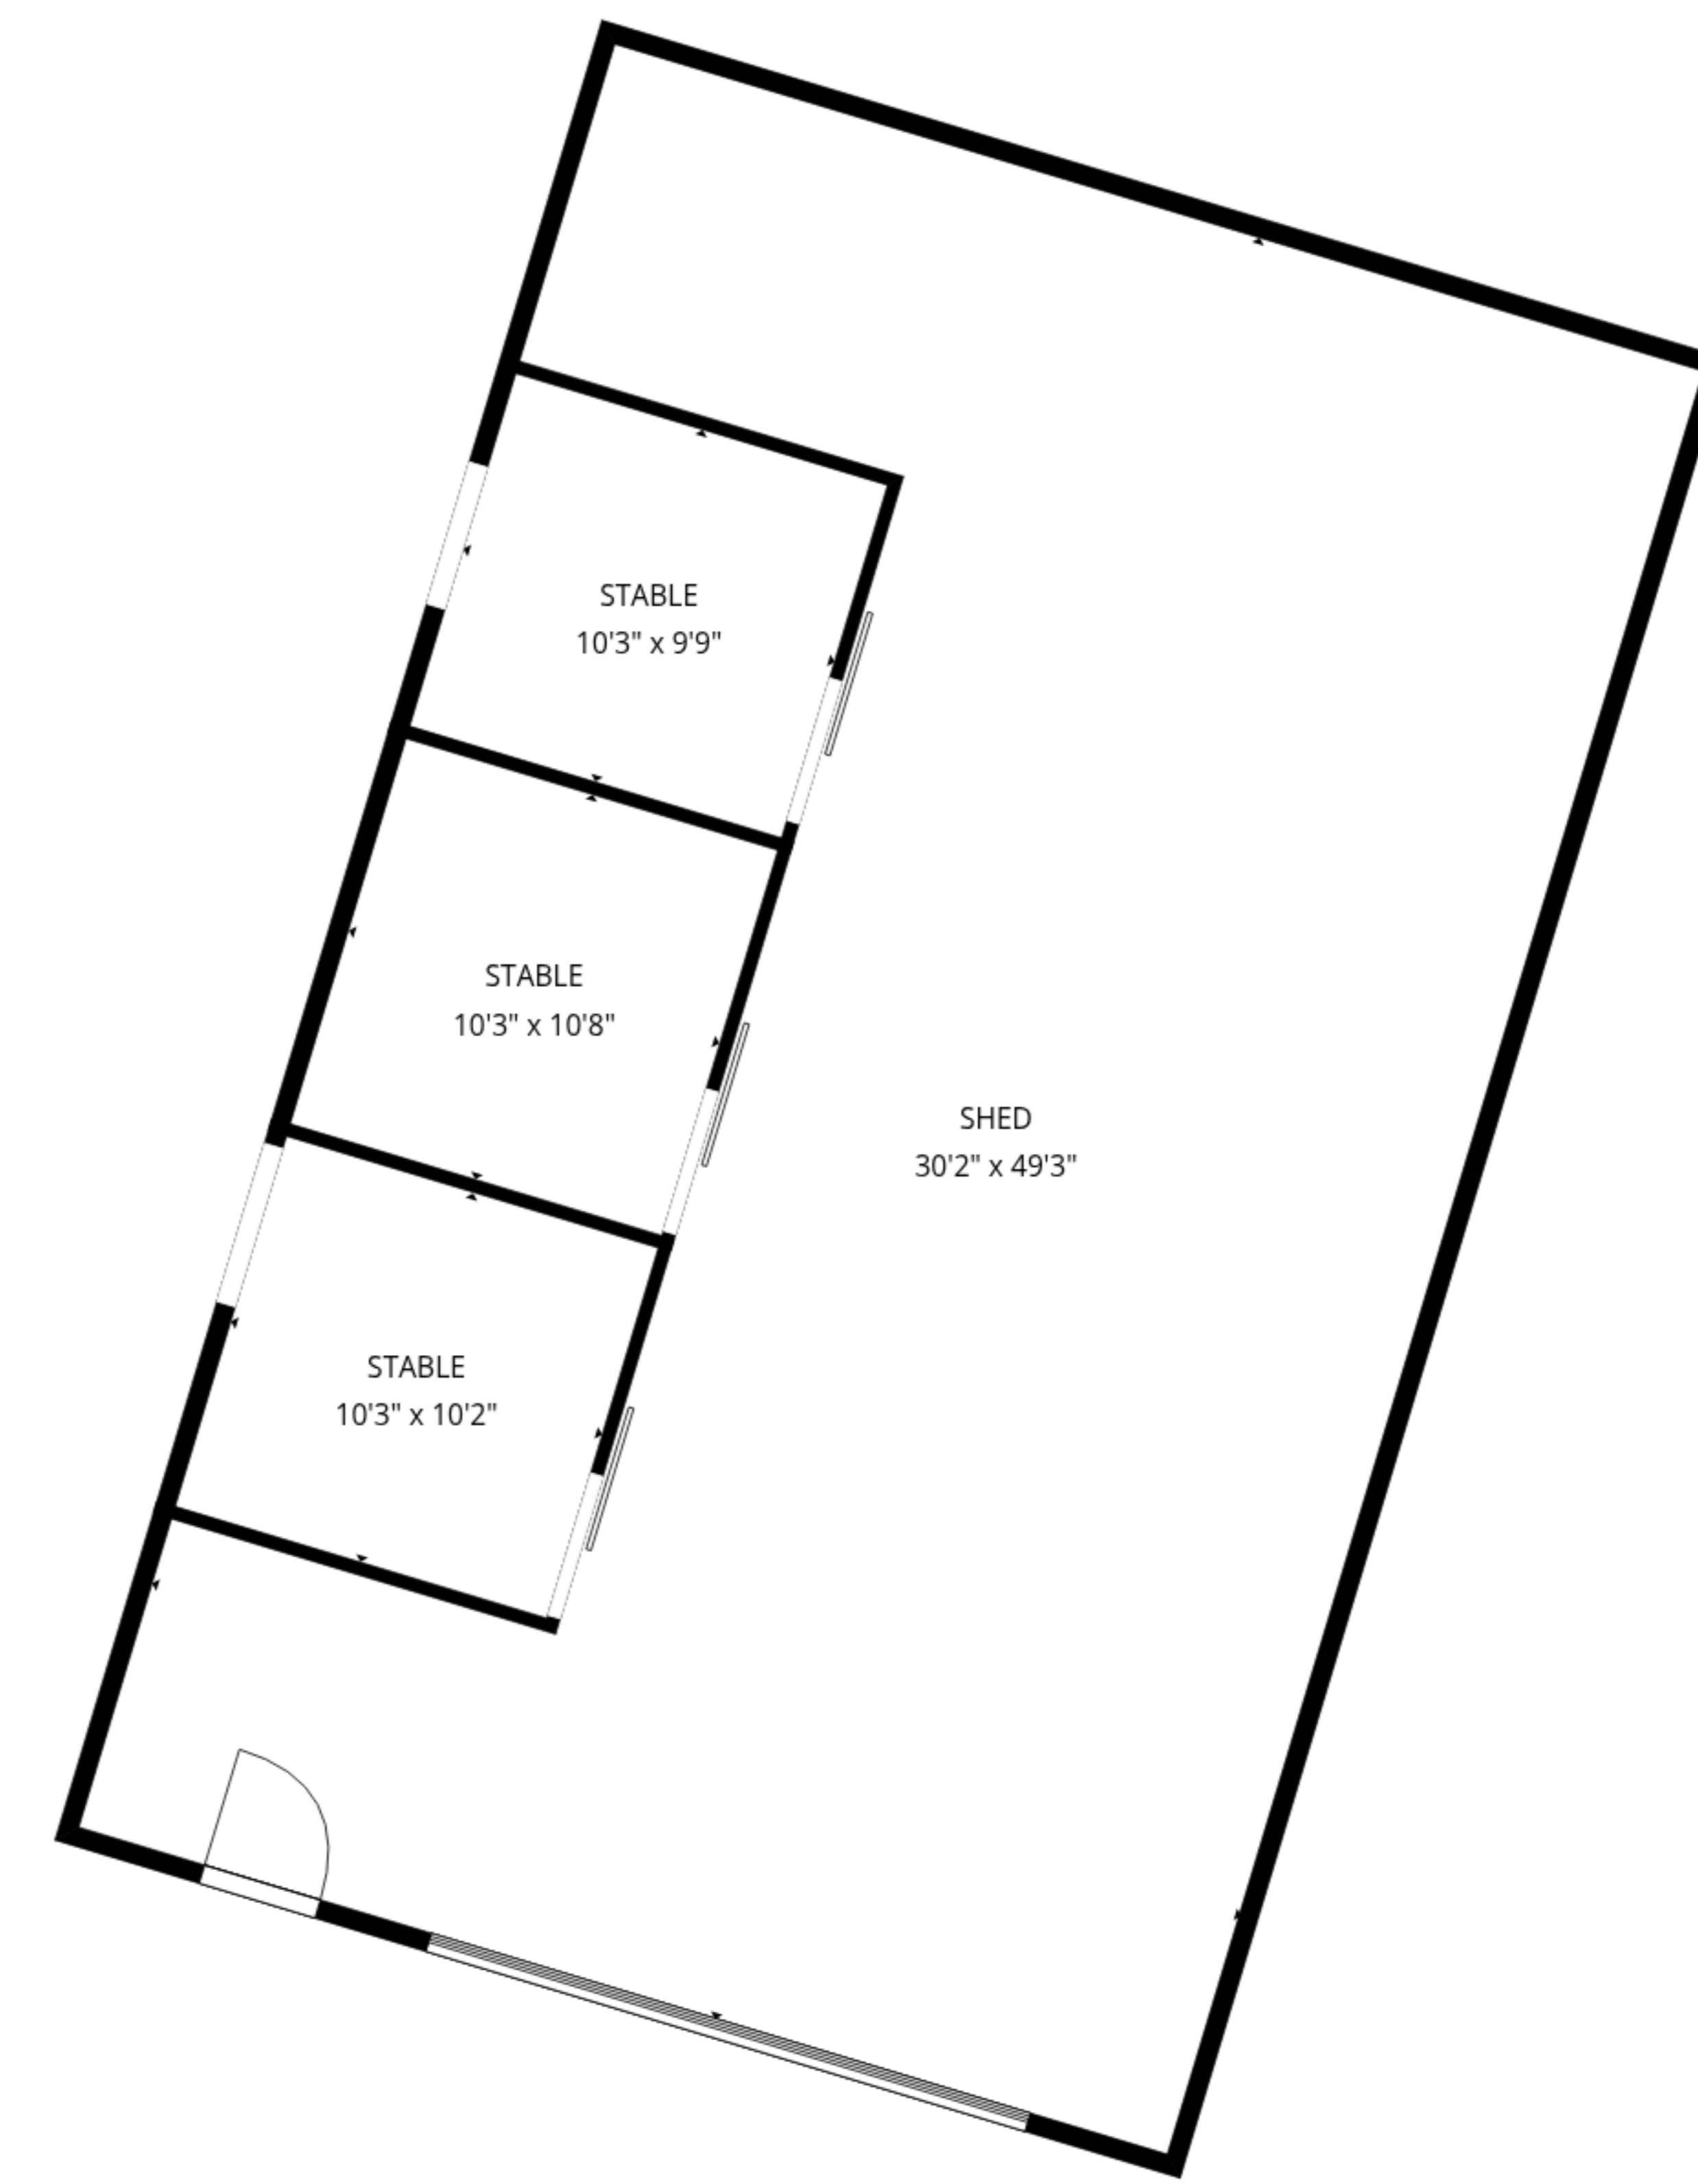

TOTAL: 1800 sq. ft
 1st floor: 1800 sq. ft
 EXCLUDED AREAS: GARAGE: 519 sq. ft, STORAGE: 219 sq. ft, SHED: 1143 sq. ft,
 STABLE: 315 sq. ft, PORCH: 29 sq. ft, PATIO: 505 sq. ft,
 UNDEFINED: 7 sq. ft, WALLS: 273 sq. ft

SIZES AND DIMENSIONS ARE APPROXIMATE, ACTUAL MAY VARY.

TOTAL: 1800 sq. ft
 1st floor: 1800 sq. ft
 EXCLUDED AREAS: GARAGE: 519 sq. ft, STORAGE: 219 sq. ft, SHED: 1143 sq. ft,
 STABLE: 315 sq. ft, PORCH: 29 sq. ft, PATIO: 505 sq. ft,
 UNDEFINED: 7 sq. ft, WALLS: 273 sq. ft

SIZES AND DIMENSIONS ARE APPROXIMATE, ACTUAL MAY VARY.