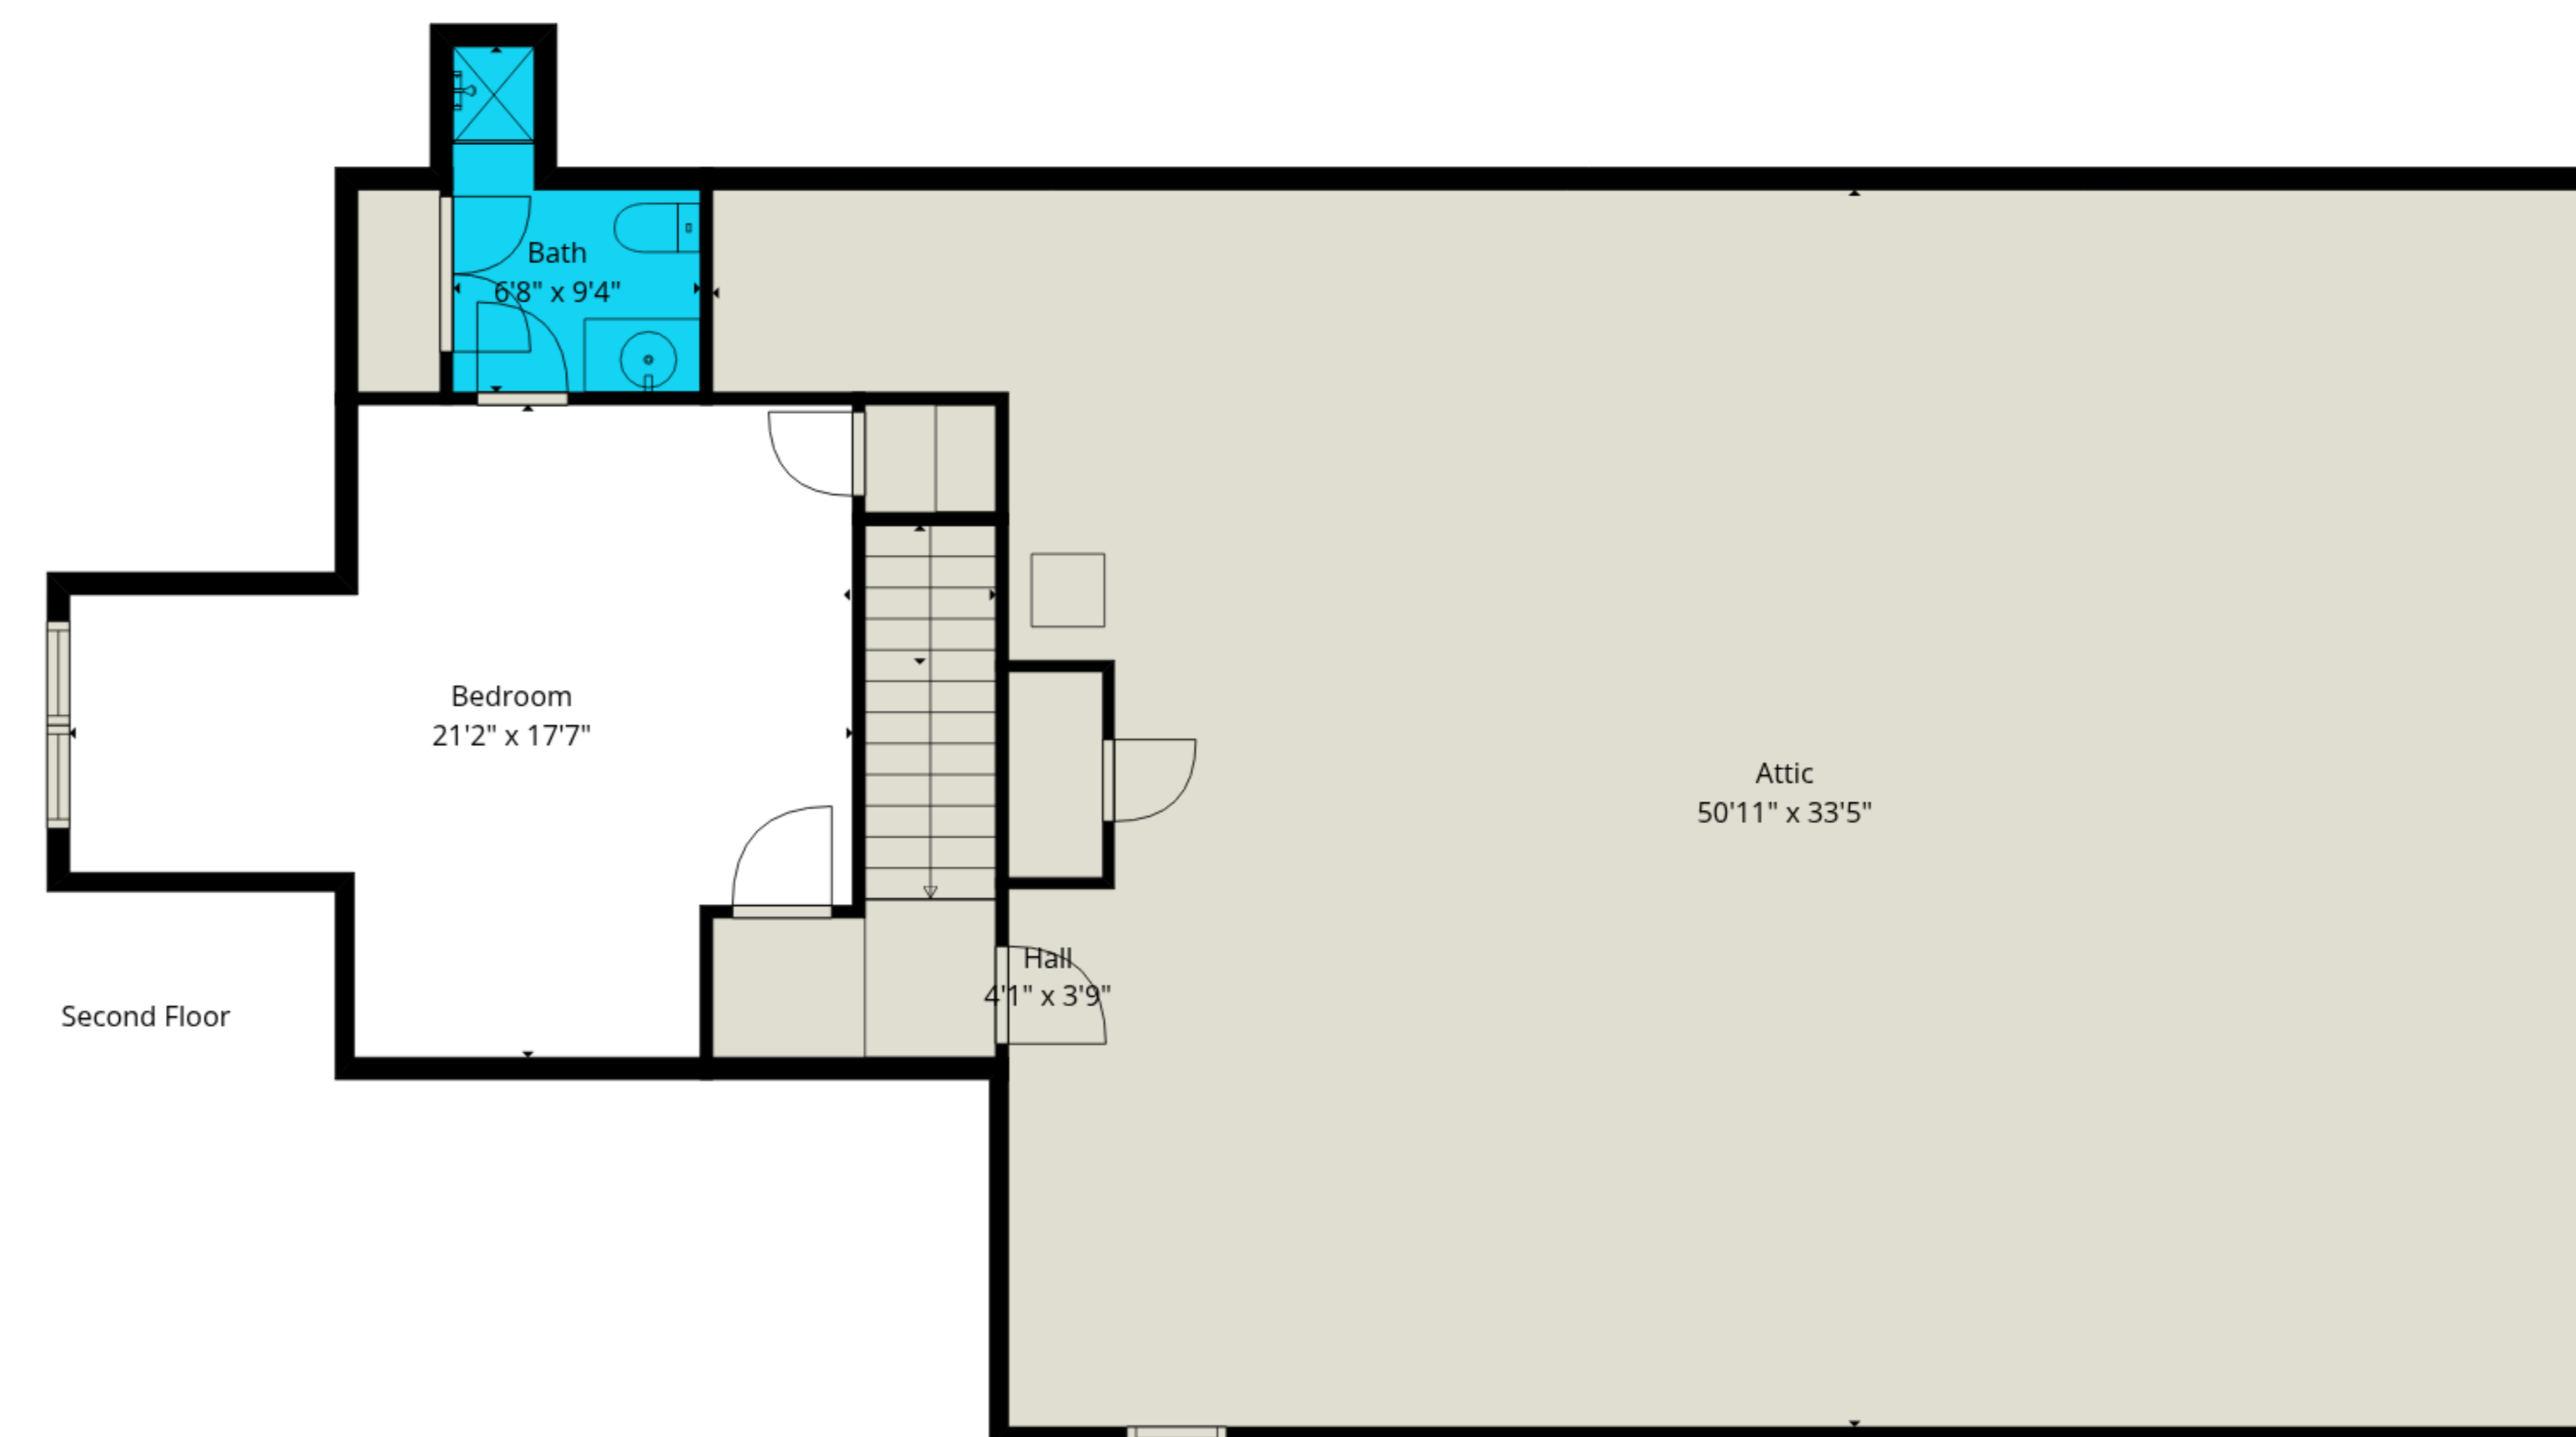

**Total GLA: 3864 sq. ft | Total: 7152 sq. ft**  
 First floor: 2528 sq. ft (Excluded areas 879 sq. ft)  
 Second floor: 478 sq. ft (Excluded areas 1559 sq. ft)  
 Guest house: 858 sq. ft (Excluded areas 850 sq. ft)

Guest House

First Floor

Second Floor

**Total GLA: 3864 sq. ft | Total: 7152 sq. ft**  
 First floor: 2528 sq. ft (Excluded areas 879 sq. ft)  
 Second floor: 478 sq. ft (Excluded areas 1559 sq. ft)  
 Guest house: 858 sq. ft (Excluded areas 850 sq. ft)