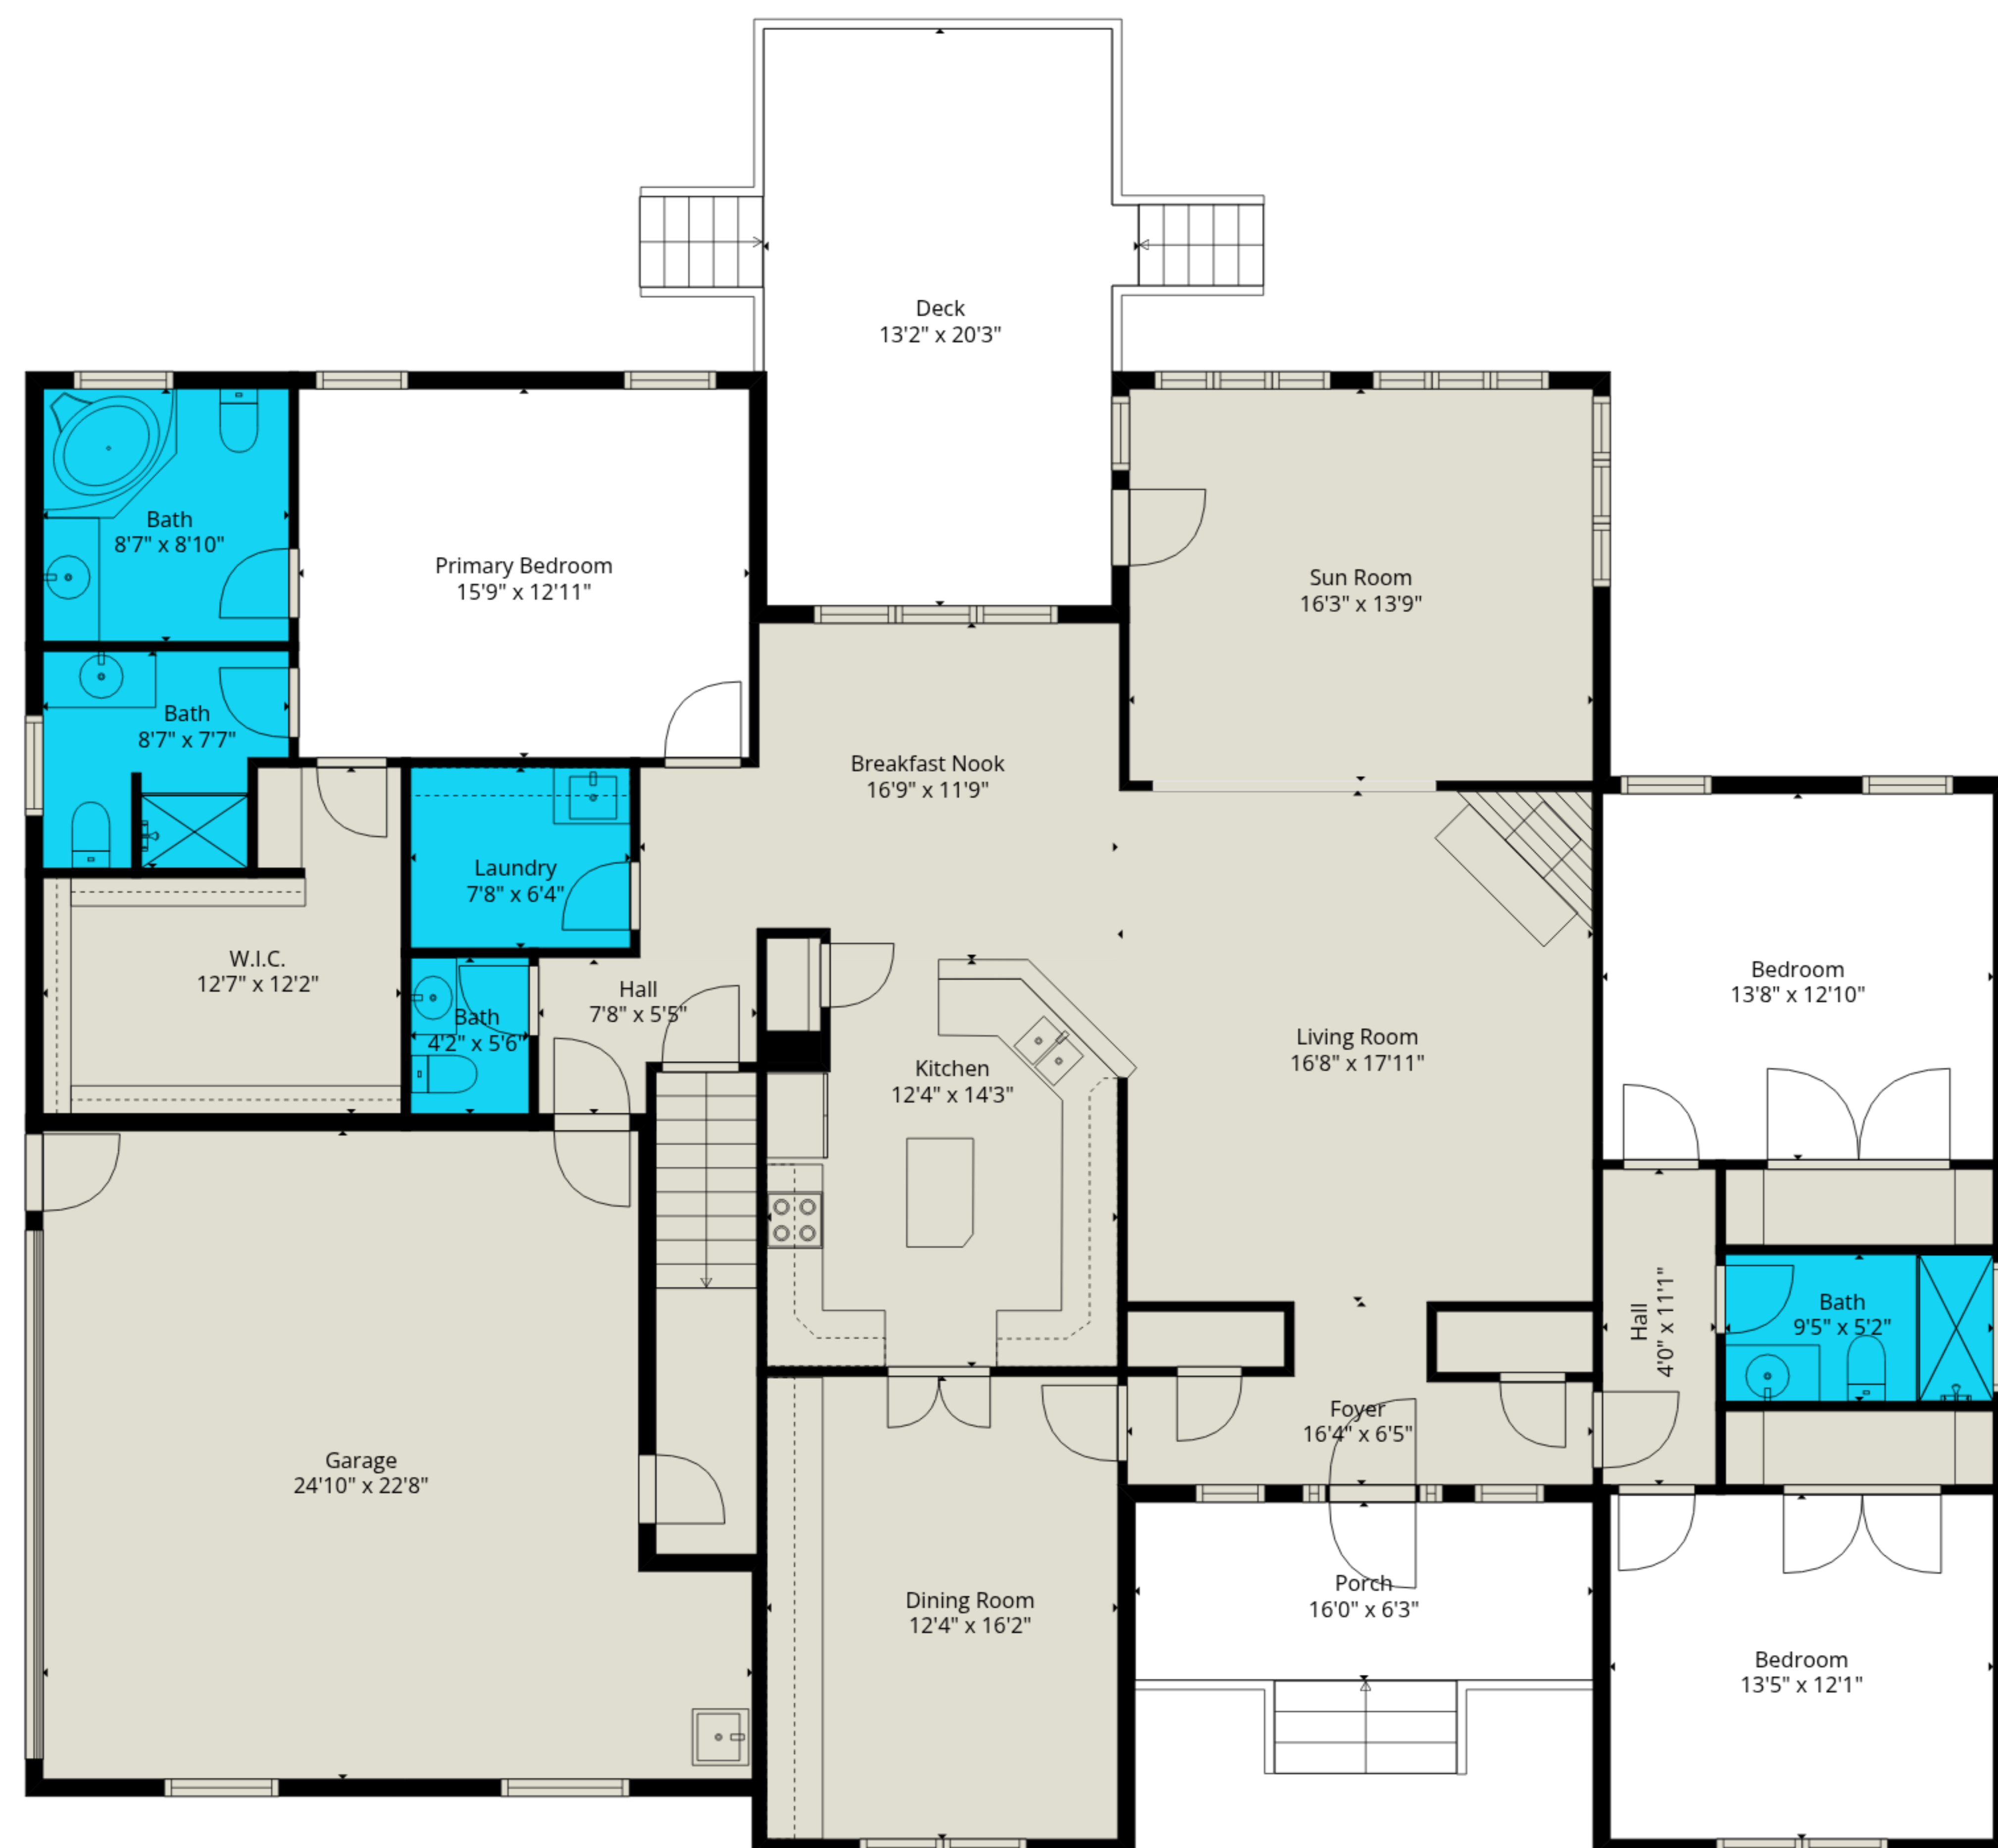

**Total GLA: 3864 sq. ft | Total: 7152 sq. ft**  
 First floor: 2528 sq. ft (Excluded areas 879 sq. ft)  
 Second floor: 478 sq. ft (Excluded areas 1559 sq. ft)  
 Guest house: 858 sq. ft (Excluded areas 850 sq. ft)

Guest House

First Floor

Second Floor

**Total GLA: 3864 sq. ft | Total: 7152 sq. ft**  
 First floor: 2528 sq. ft (Excluded areas 879 sq. ft)  
 Second floor: 478 sq. ft (Excluded areas 1559 sq. ft)  
 Guest house: 858 sq. ft (Excluded areas 850 sq. ft)