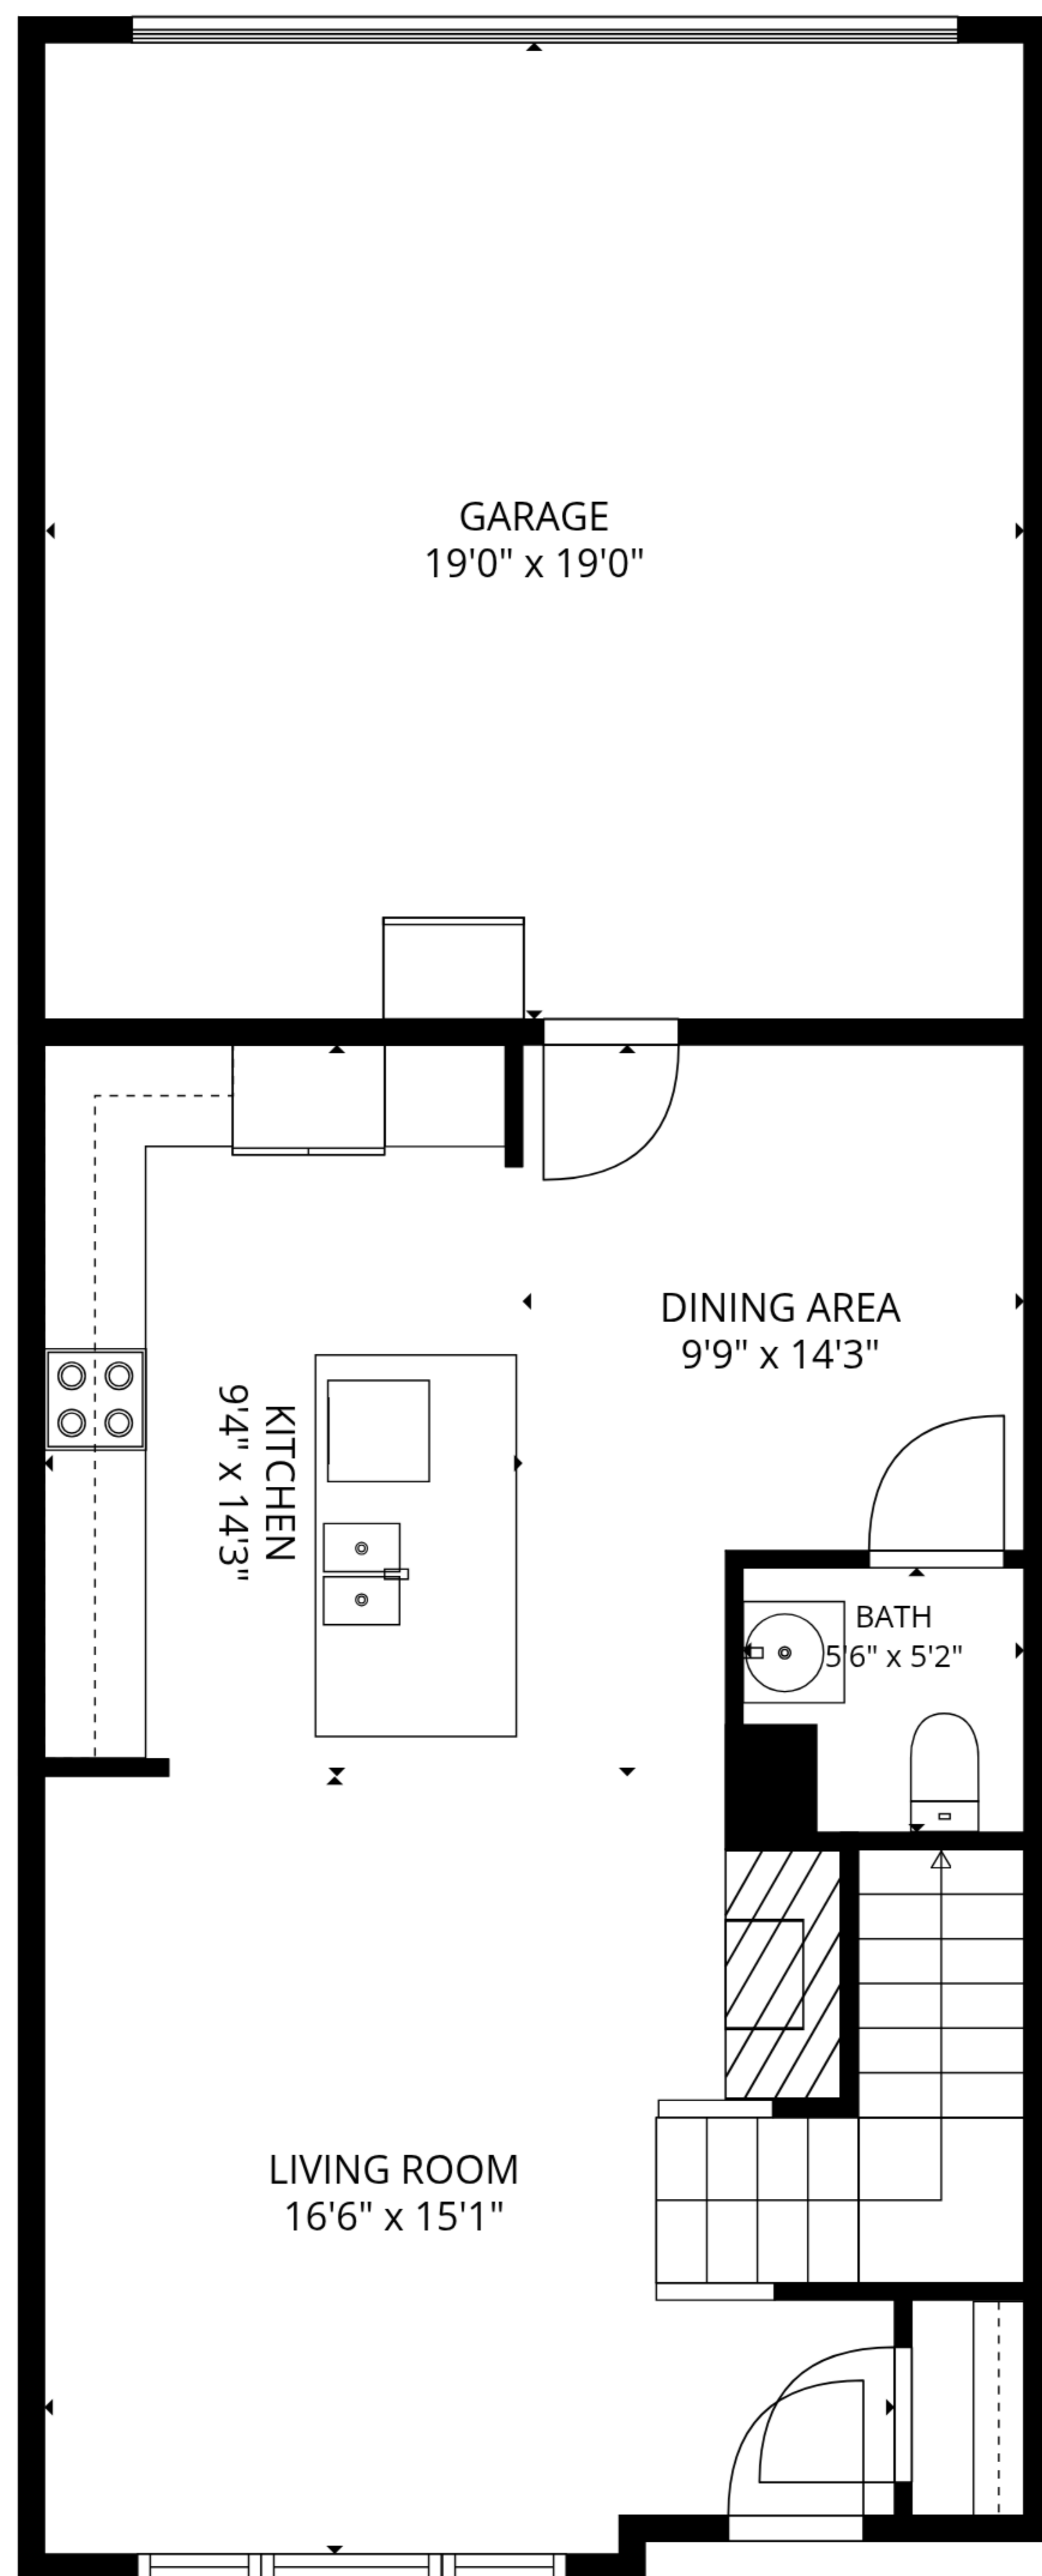

TOTAL: 1450 sq. ft

1st floor: 554 sq. ft, 2nd floor: 896 sq. ft

EXCLUDED AREAS: GARAGE: 362 sq. ft, UNDEFINED: 21 sq. ft, WALLS: 95 sq. ft

SIZES AND DIMENSIONS ARE APPROXIMATE, ACTUAL MAY VARY.

TOTAL: 1450 sq. ft

1st floor: 554 sq. ft, 2nd floor: 896 sq. ft

EXCLUDED AREAS: GARAGE: 362 sq. ft, UNDEFINED: 21 sq. ft, WALLS: 95 sq. ft

SIZES AND DIMENSIONS ARE APPROXIMATE, ACTUAL MAY VARY.

1st floor

2nd floor

TOTAL: 1450 sq. ft
 1st floor: 554 sq. ft, 2nd floor: 896 sq. ft
 EXCLUDED AREAS: GARAGE: 362 sq. ft, UNDEFINED: 21 sq. ft, WALLS: 95 sq. ft

SIZES AND DIMENSIONS ARE APPROXIMATE, ACTUAL MAY VARY.