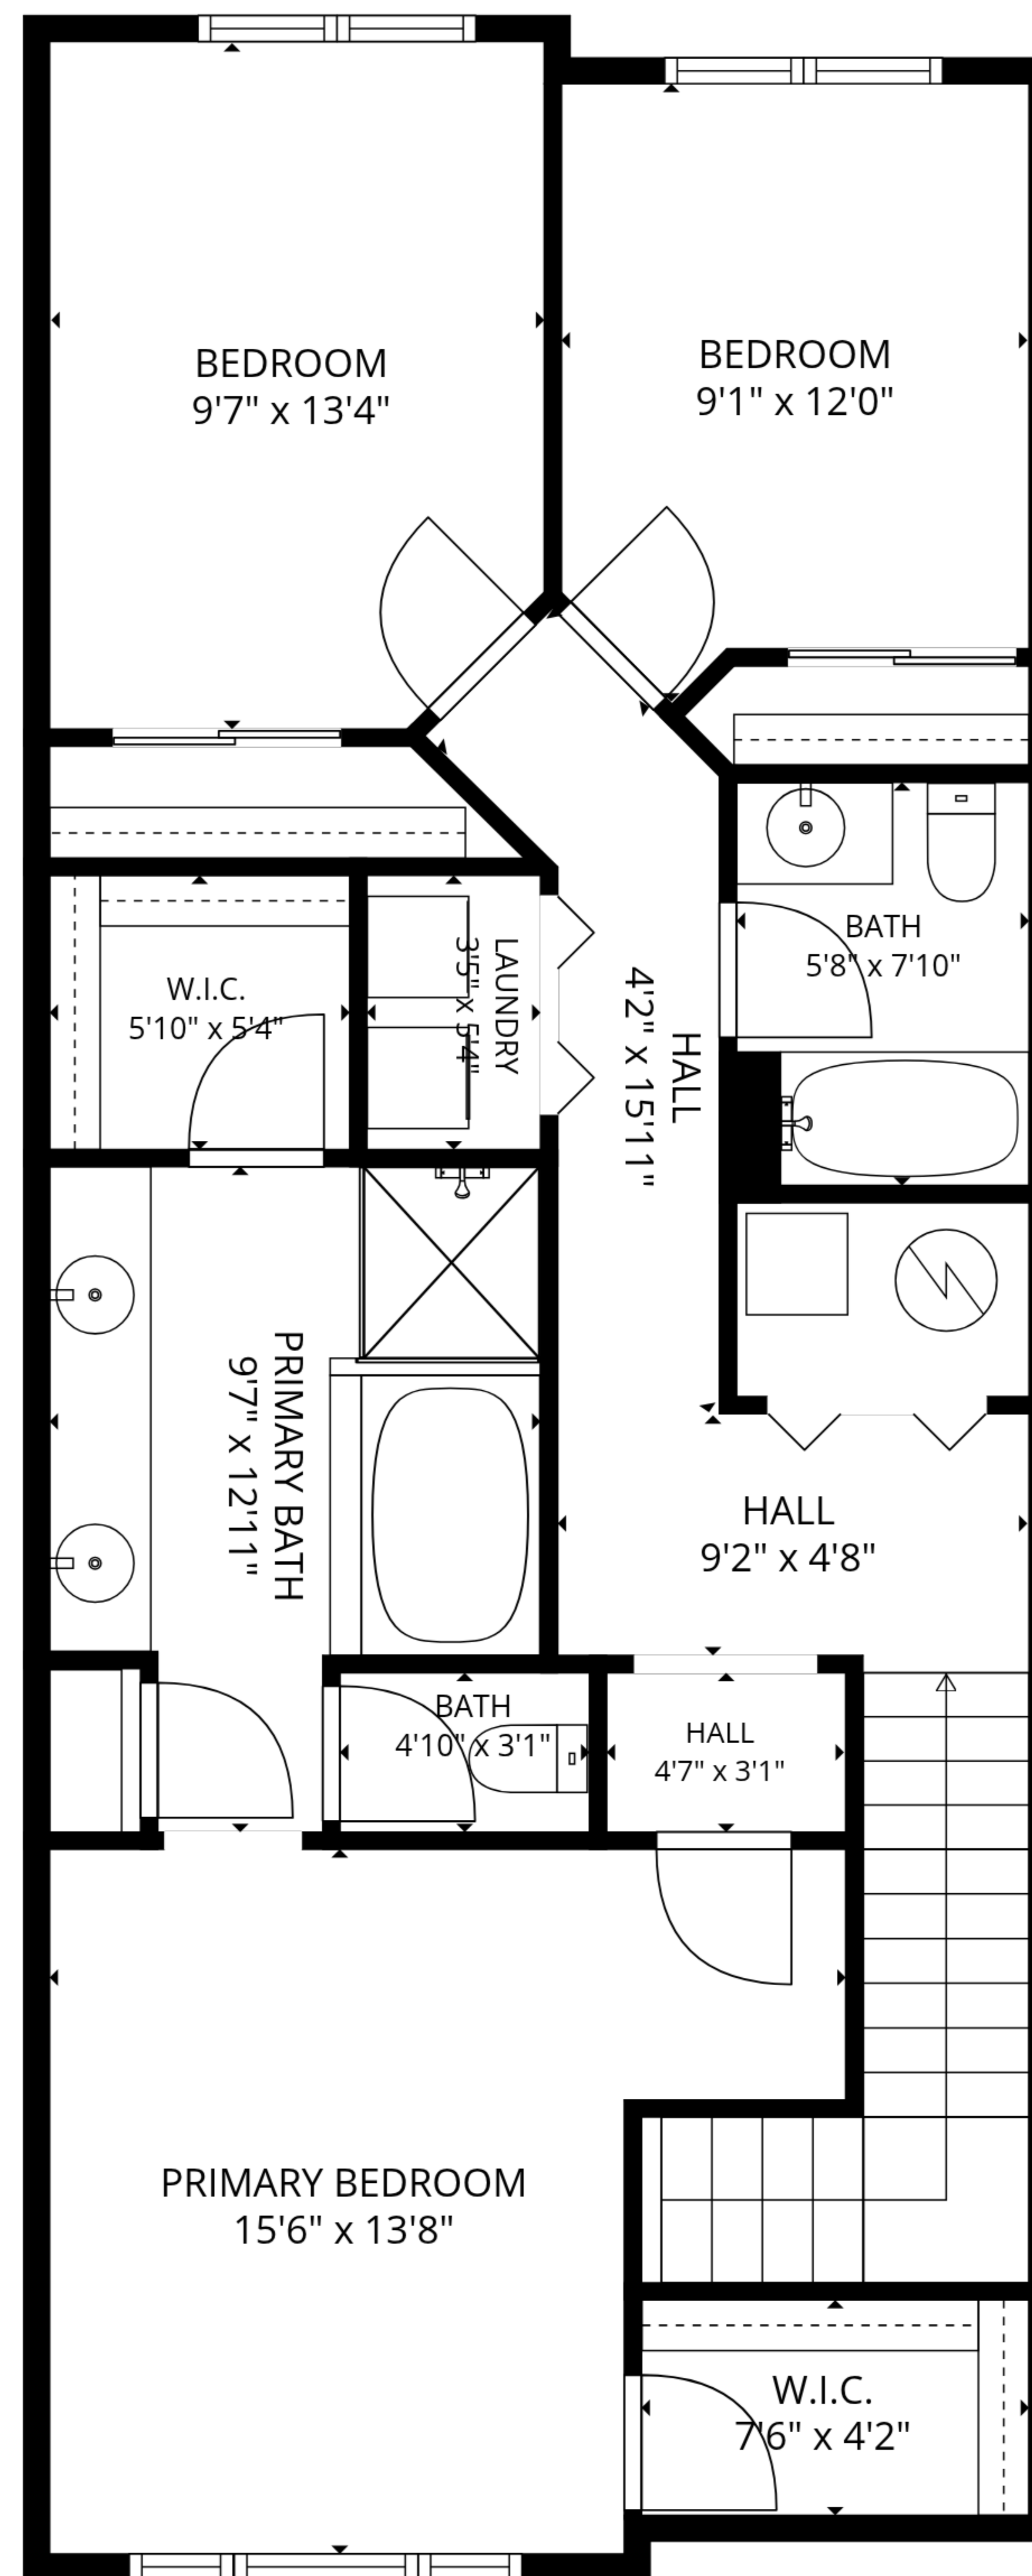

TOTAL: 1450 sq. ft

1st floor: 554 sq. ft, 2nd floor: 896 sq. ft

EXCLUDED AREAS: GARAGE: 362 sq. ft, UNDEFINED: 21 sq. ft, WALLS: 95 sq. ft

SIZES AND DIMENSIONS ARE APPROXIMATE, ACTUAL MAY VARY.

TOTAL: 1450 sq. ft

1st floor: 554 sq. ft, 2nd floor: 896 sq. ft

EXCLUDED AREAS: GARAGE: 362 sq. ft, UNDEFINED: 21 sq. ft, WALLS: 95 sq. ft

SIZES AND DIMENSIONS ARE APPROXIMATE, ACTUAL MAY VARY.

1st floor

2nd floor

TOTAL: 1450 sq. ft
 1st floor: 554 sq. ft, 2nd floor: 896 sq. ft
 EXCLUDED AREAS: GARAGE: 362 sq. ft, UNDEFINED: 21 sq. ft, WALLS: 95 sq. ft

SIZES AND DIMENSIONS ARE APPROXIMATE, ACTUAL MAY VARY.