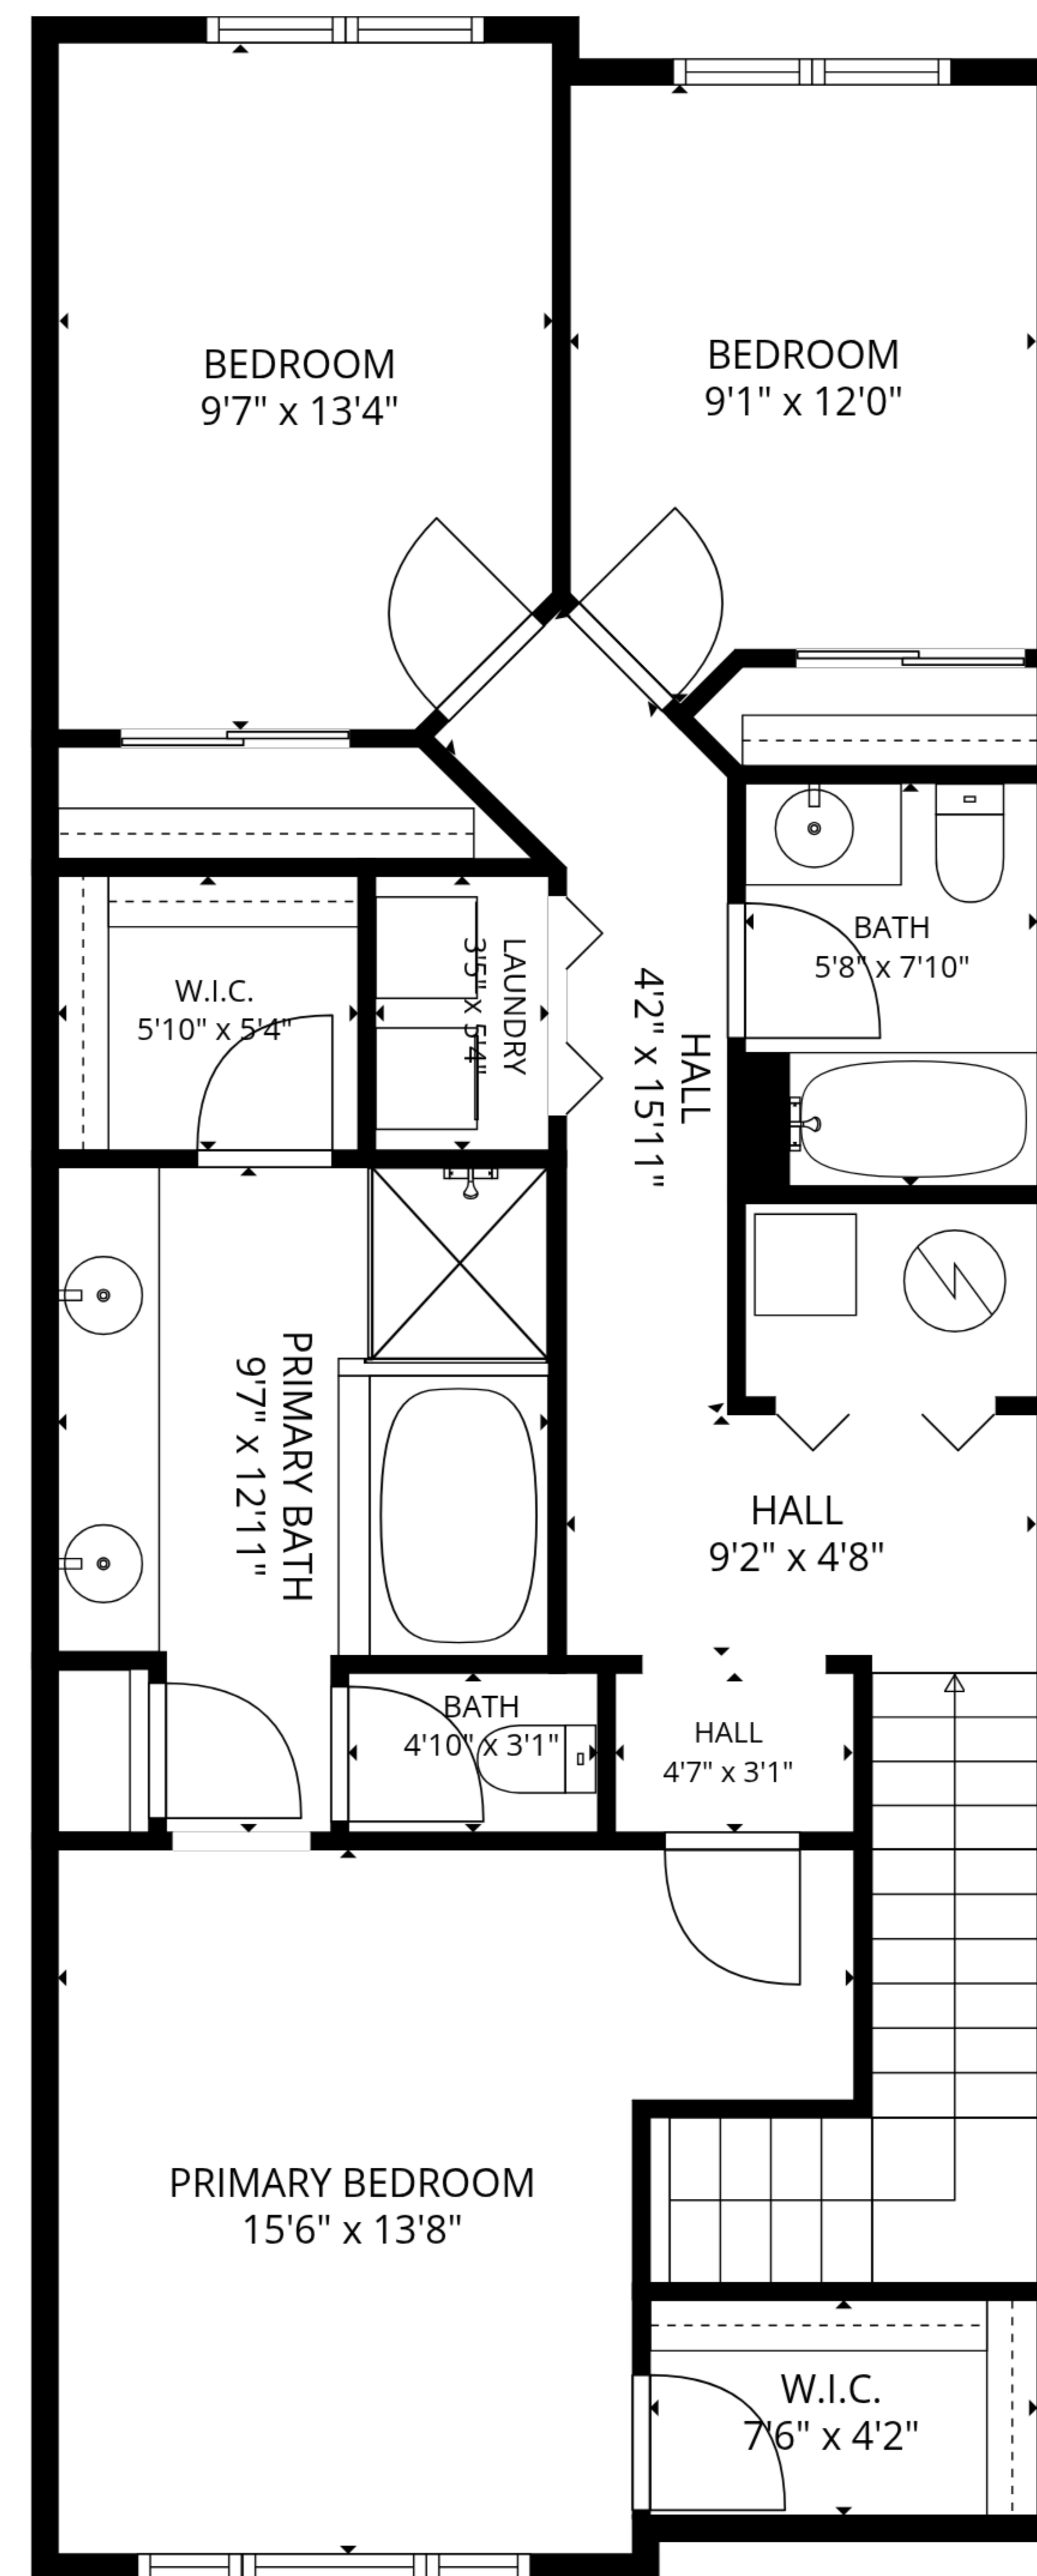

TOTAL: 1450 sq. ft

1st floor: 554 sq. ft, 2nd floor: 896 sq. ft

EXCLUDED AREAS: GARAGE: 362 sq. ft, UNDEFINED: 21 sq. ft, WALLS: 95 sq. ft

SIZES AND DIMENSIONS ARE APPROXIMATE, ACTUAL MAY VARY.

TOTAL: 1450 sq. ft

1st floor: 554 sq. ft, 2nd floor: 896 sq. ft

EXCLUDED AREAS: GARAGE: 362 sq. ft, UNDEFINED: 21 sq. ft, WALLS: 95 sq. ft

SIZES AND DIMENSIONS ARE APPROXIMATE, ACTUAL MAY VARY.

1st floor

2nd floor

TOTAL: 1450 sq. ft
 1st floor: 554 sq. ft, 2nd floor: 896 sq. ft
 EXCLUDED AREAS: GARAGE: 362 sq. ft, UNDEFINED: 21 sq. ft, WALLS: 95 sq. ft

SIZES AND DIMENSIONS ARE APPROXIMATE, ACTUAL MAY VARY.