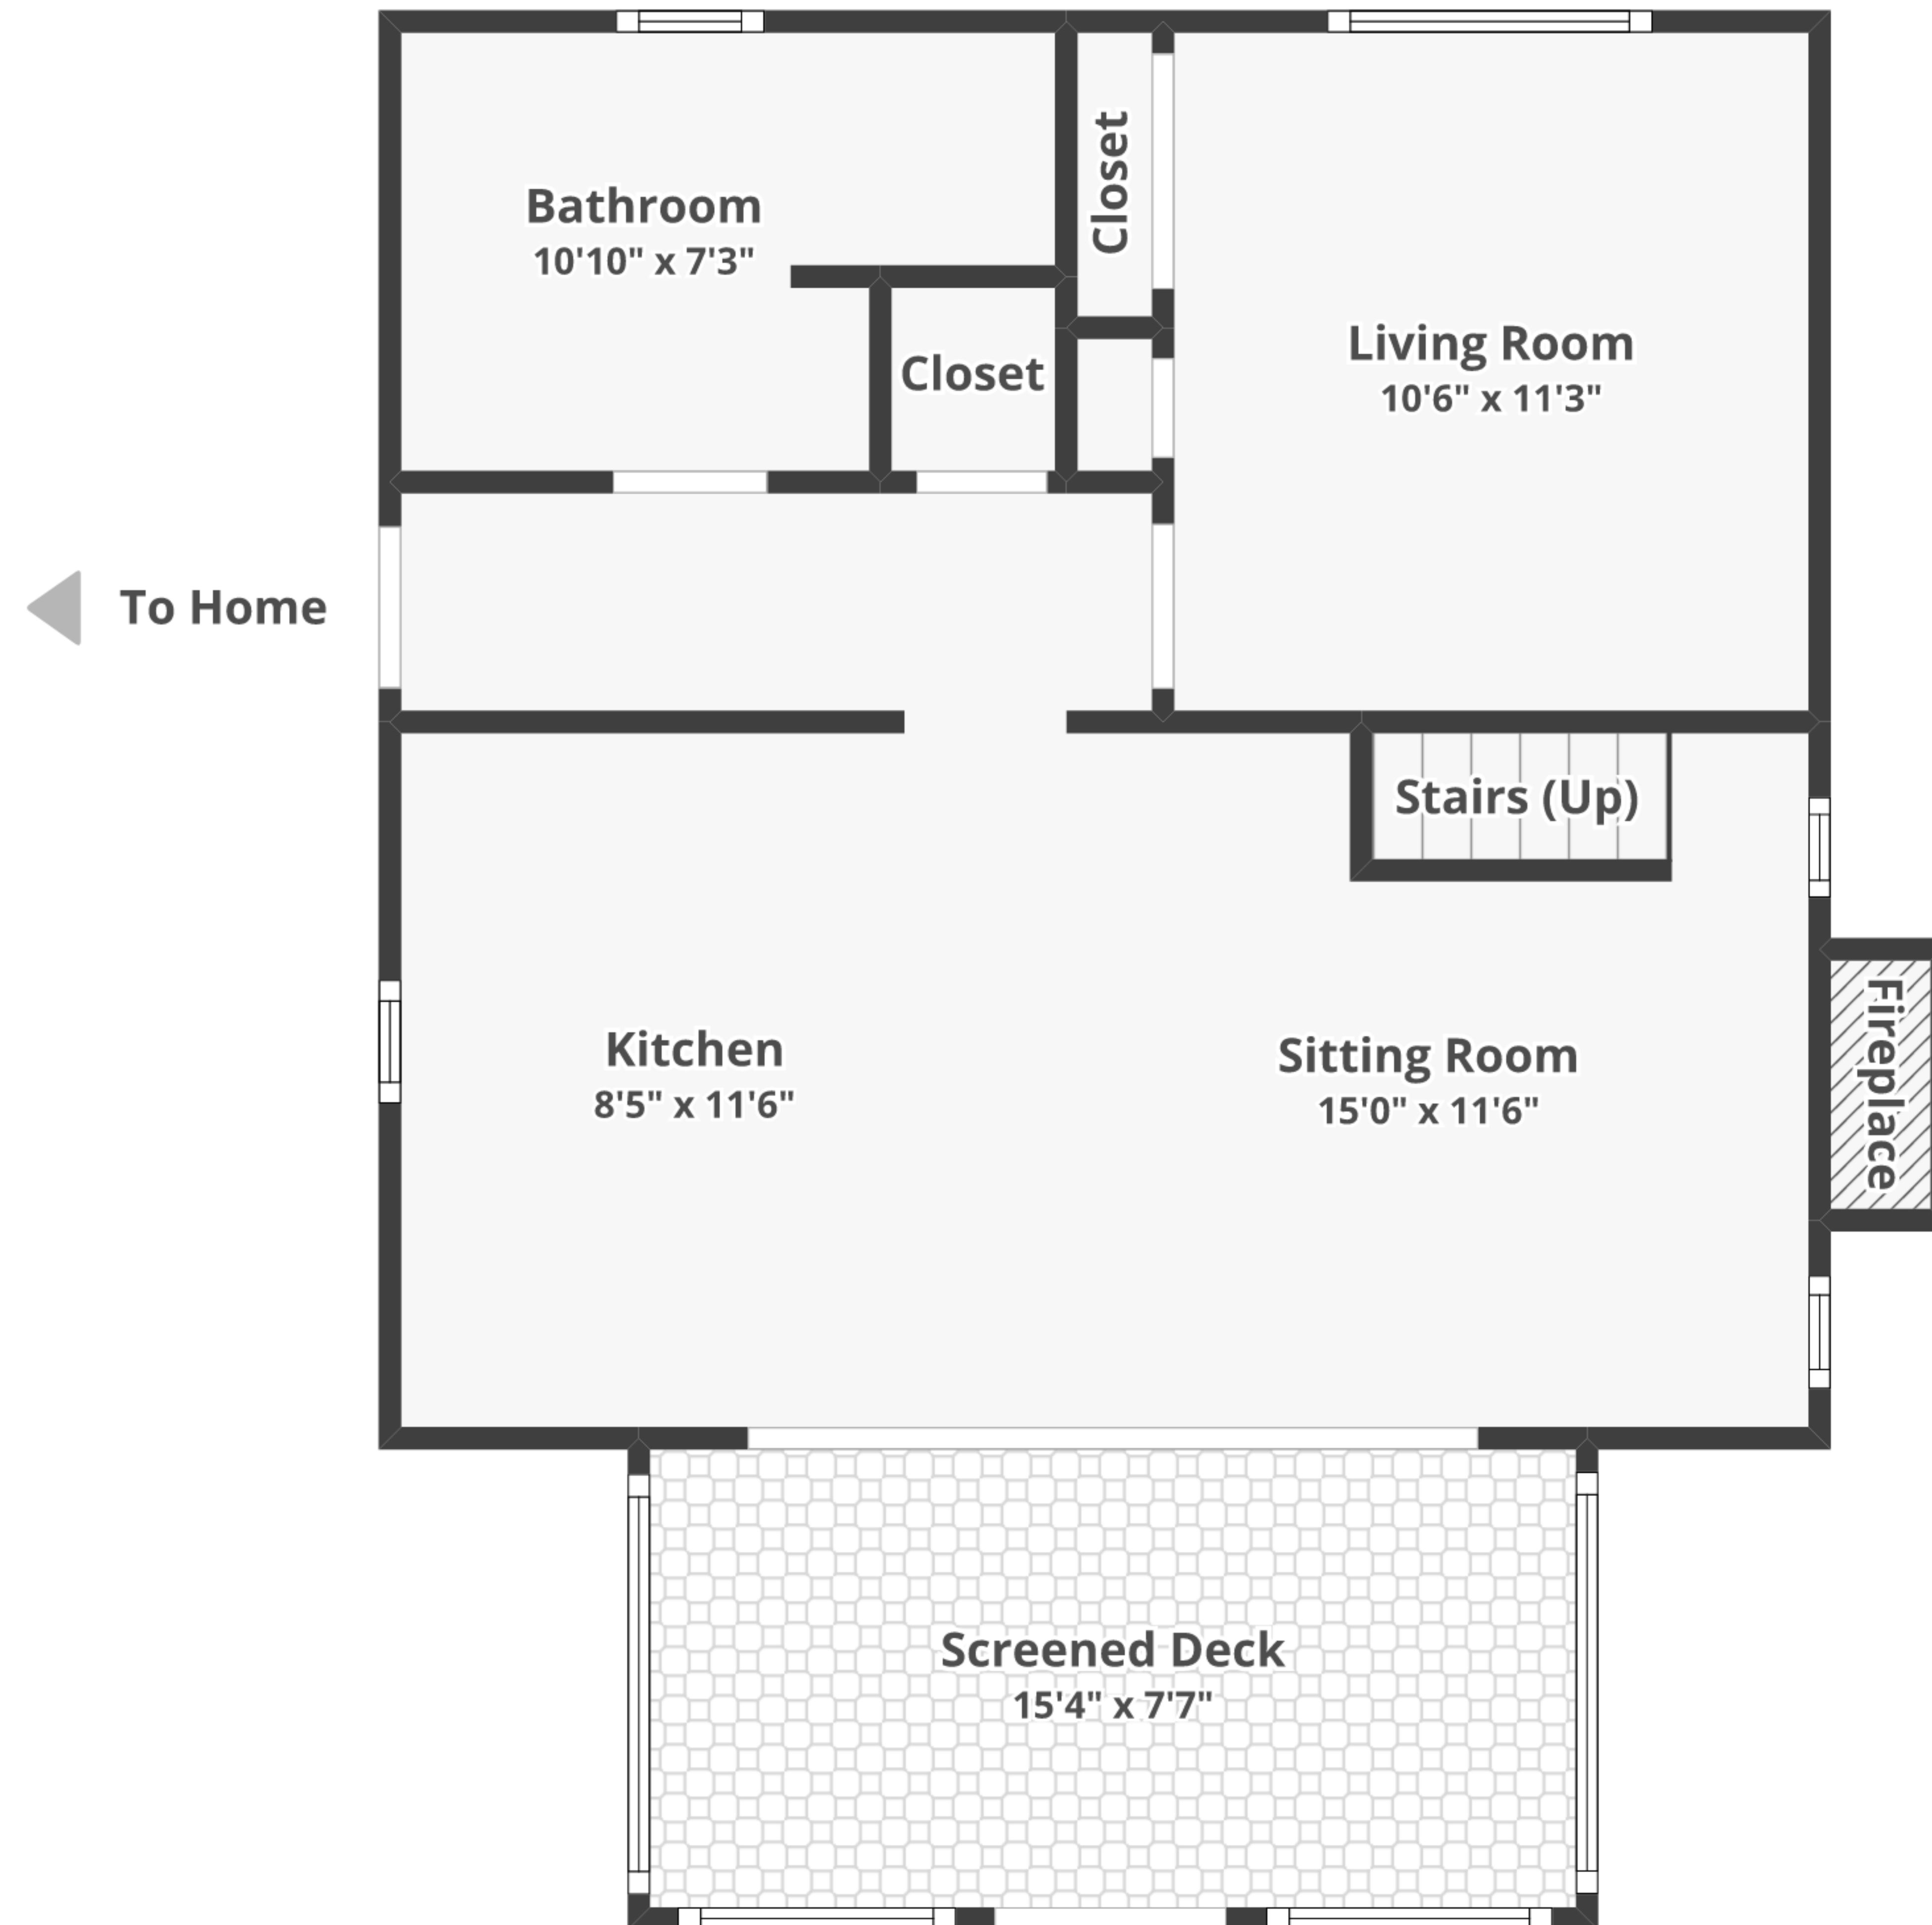

7 Hill Wood Way, East Sandwich, MA 02537

Total finished area: ~4,541.02 sq. ft.

Total unfinished area: ~559.45 sq. ft.

Guest House Floor 1