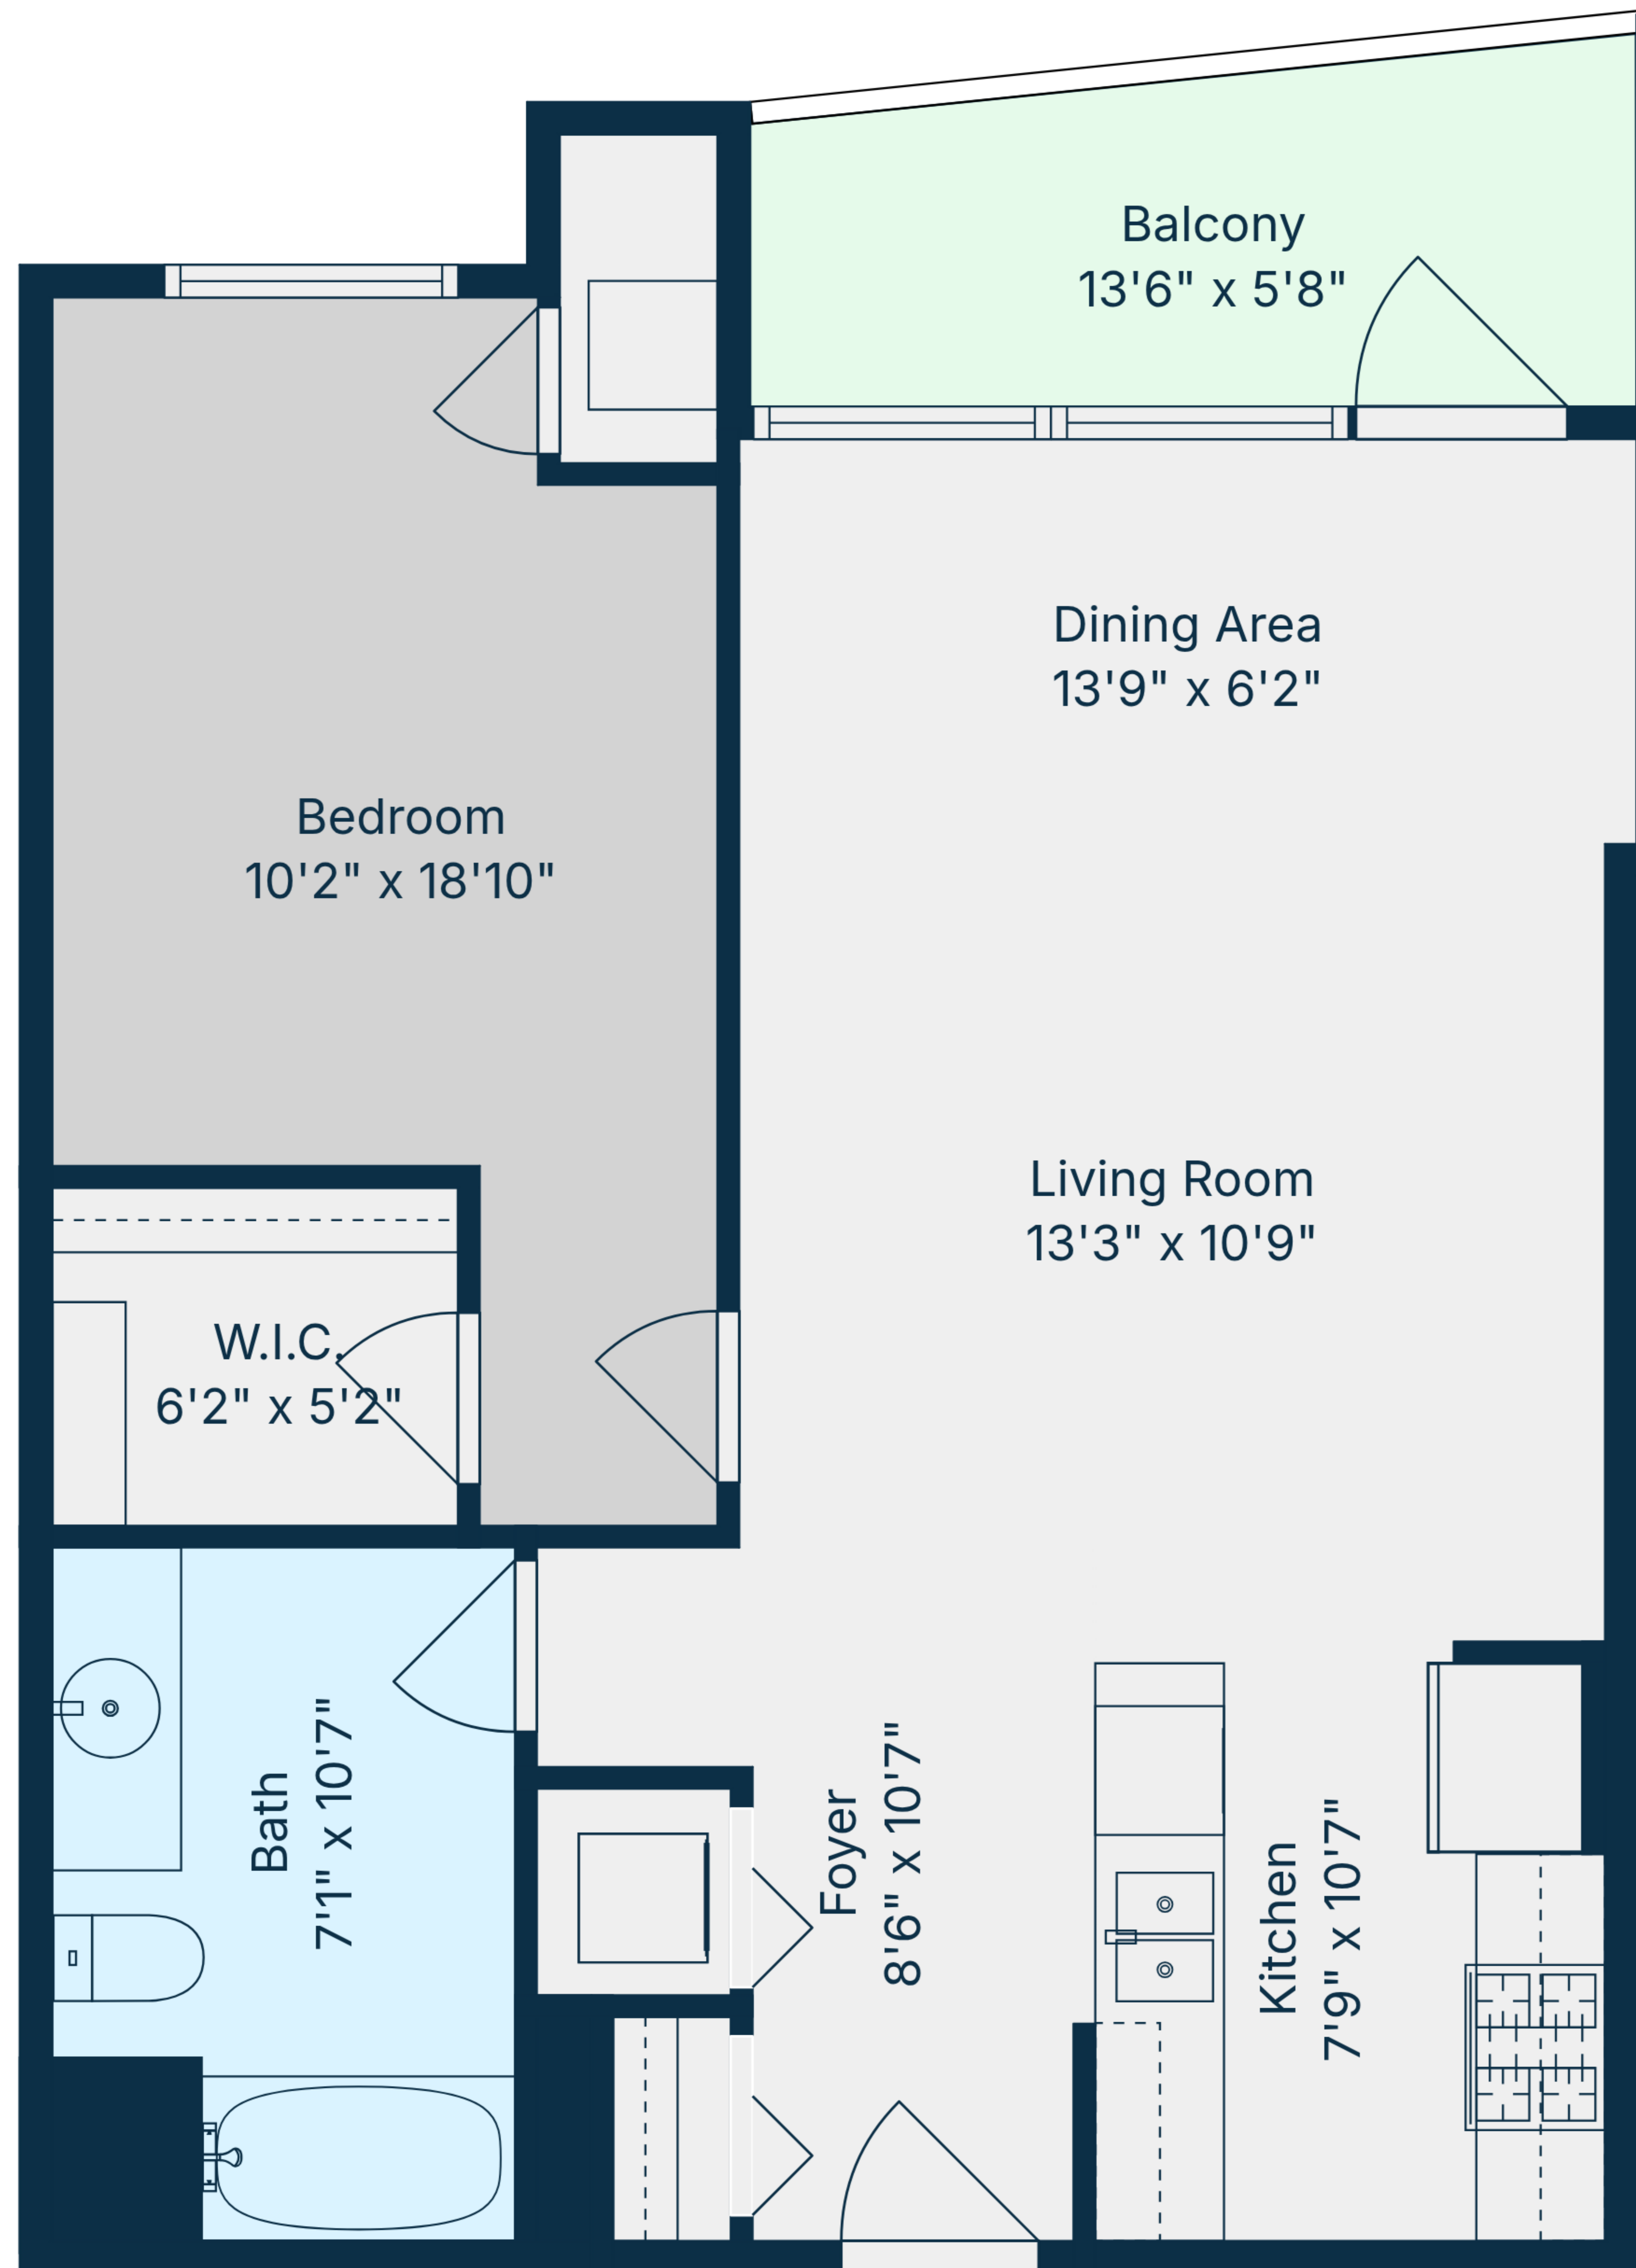

**TOTAL: 686 sq. ft**

1st floor: 686 sq. ft

EXCLUDED AREAS: BALCONY: 68 sq. ft, WALLS: 60 sq. ft

**TOTAL: 686 sq. ft**

1st floor: 686 sq. ft

EXCLUDED AREAS: BALCONY: 68 sq. ft, WALLS: 60 sq. ft