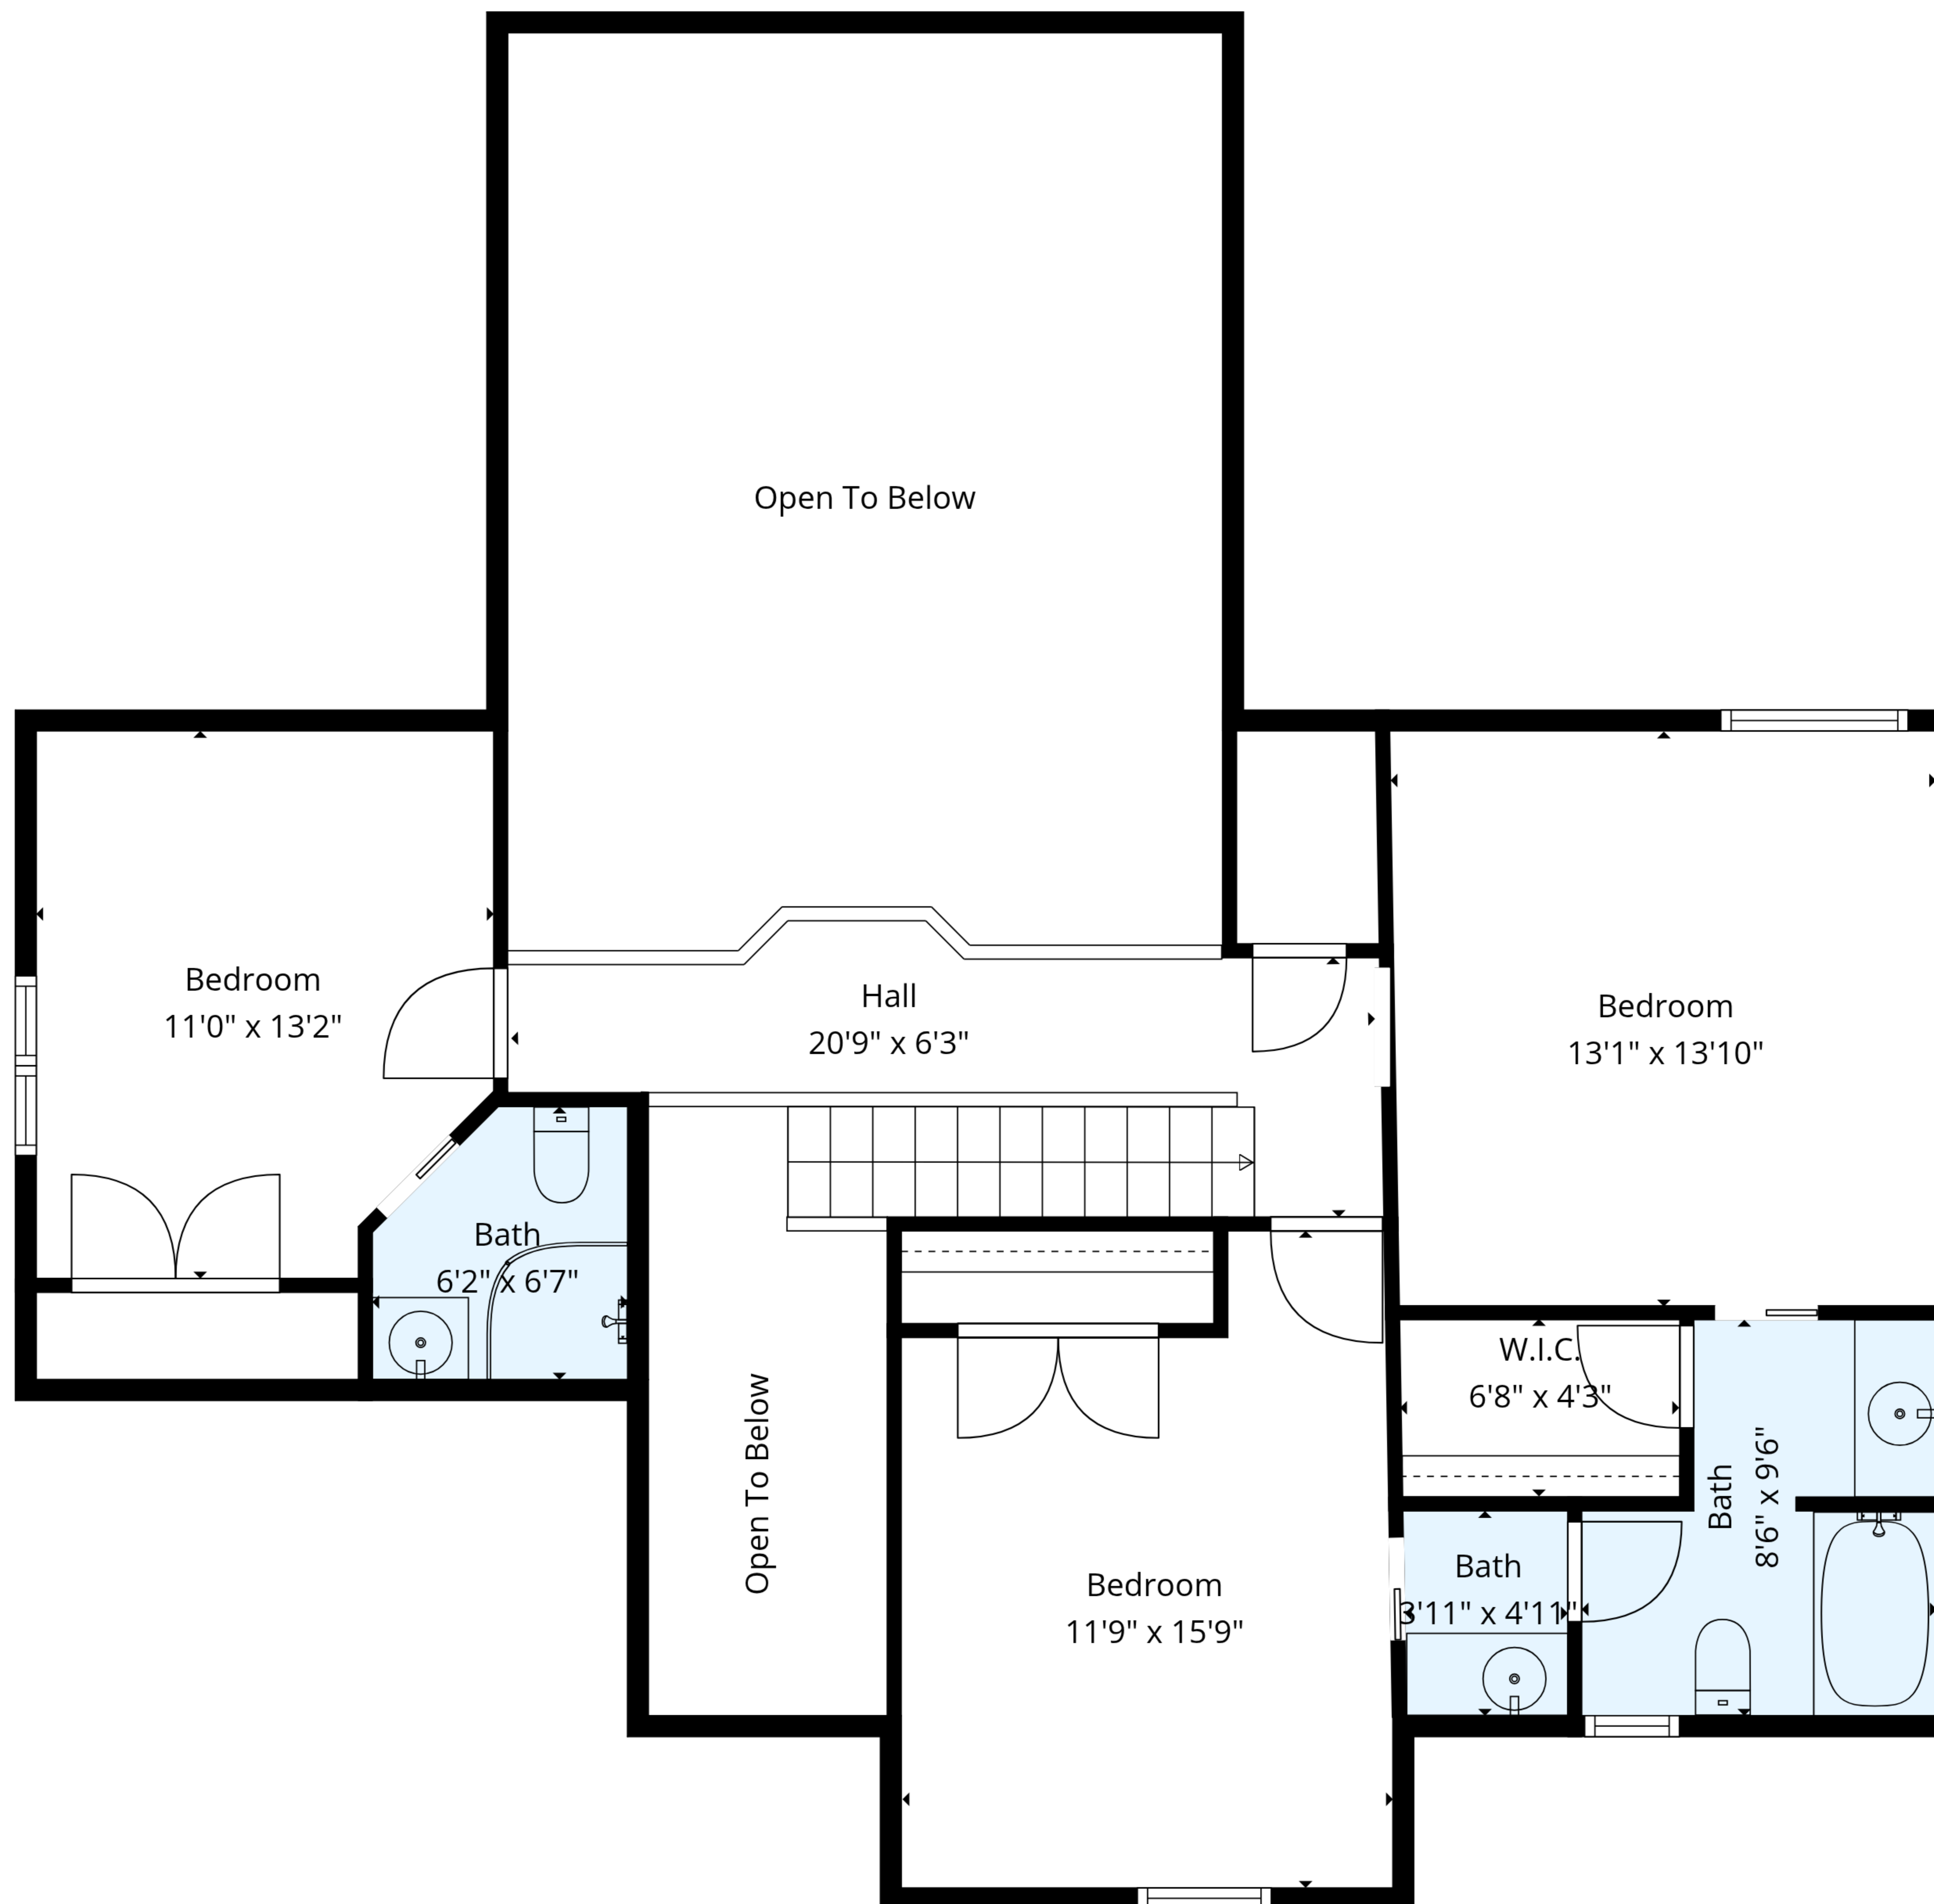

TOTAL: 2925 sq. ft

1st floor: 2078 sq. ft, 2nd floor: 847 sq. ft

EXCLUDED AREAS: STORAGE: 81 sq. ft, GARAGE: 789 sq. ft, PORCH: 56 sq. ft,
 COVERED PATIO: 229 sq. ft, PATIO: 1540 sq. ft, OPEN TO BELOW: 451 sq. ft,
 WALLS: 250 sq. ft