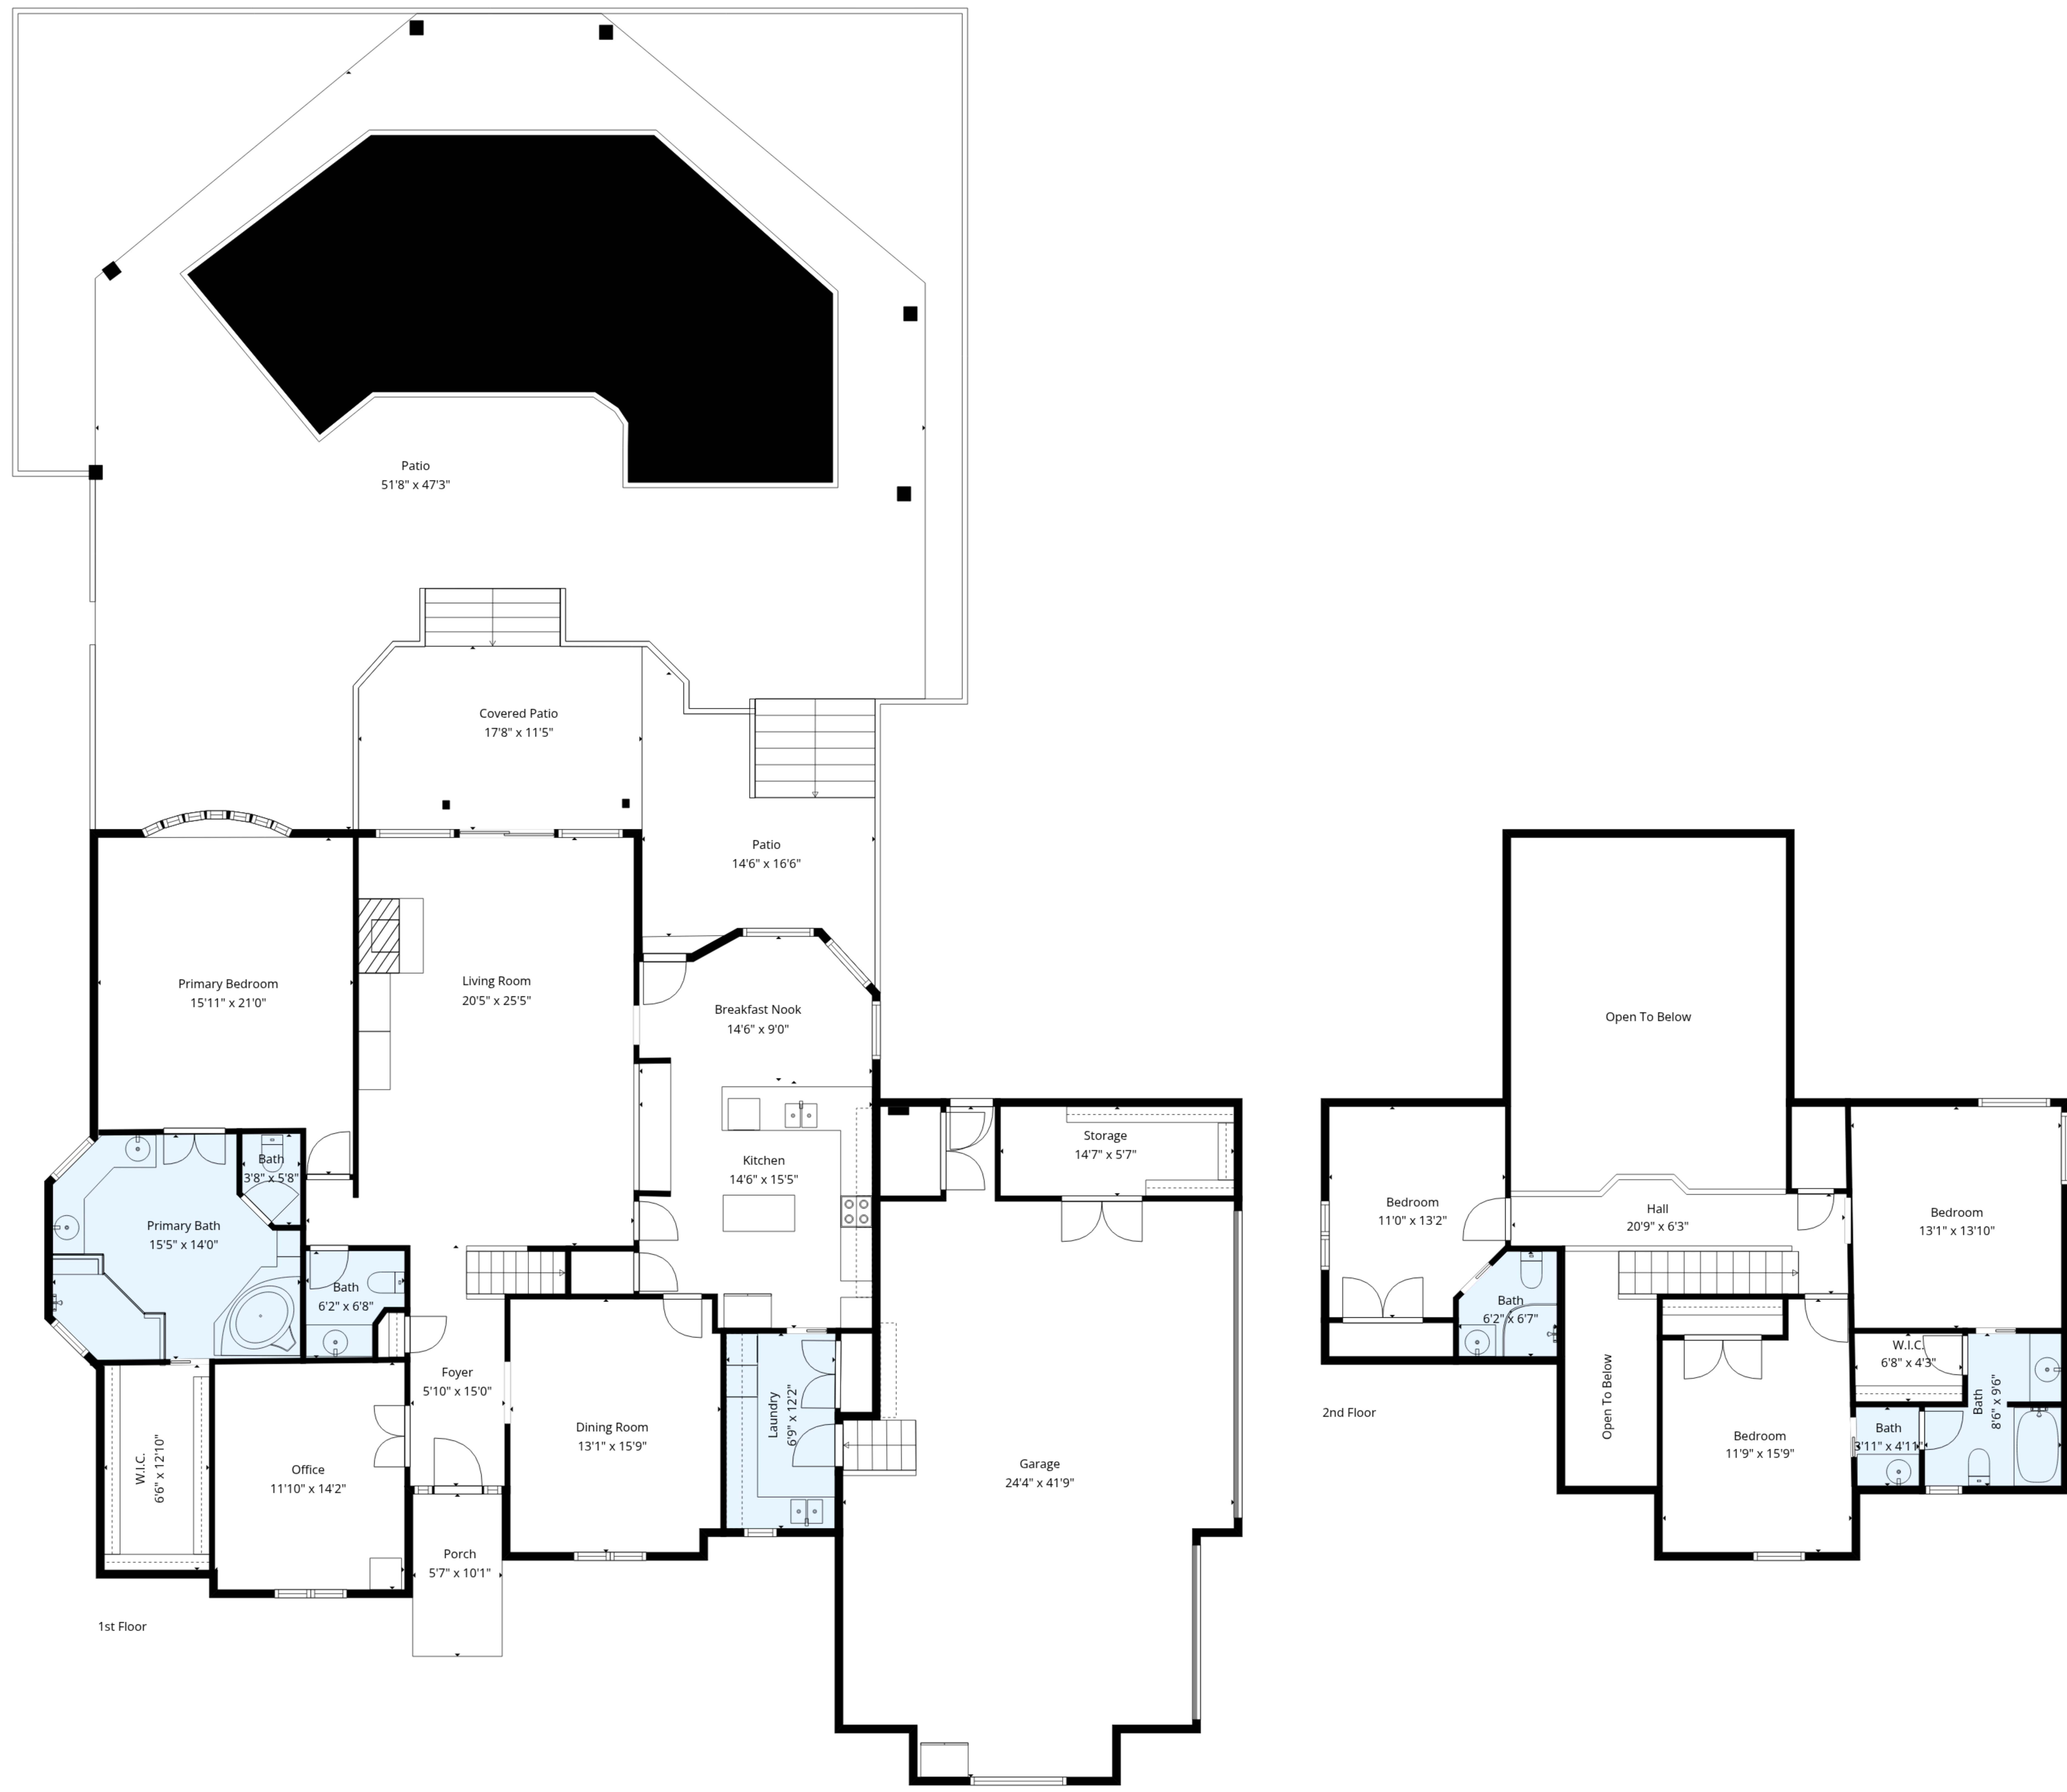

TOTAL: 2925 sq. ft

1st floor: 2078 sq. ft, 2nd floor: 847 sq. ft

EXCLUDED AREAS: STORAGE: 81 sq. ft, GARAGE: 789 sq. ft, PORCH: 56 sq. ft,
 COVERED PATIO: 229 sq. ft, PATIO: 1540 sq. ft, OPEN TO BELOW: 451 sq. ft,
 WALLS: 250 sq. ft