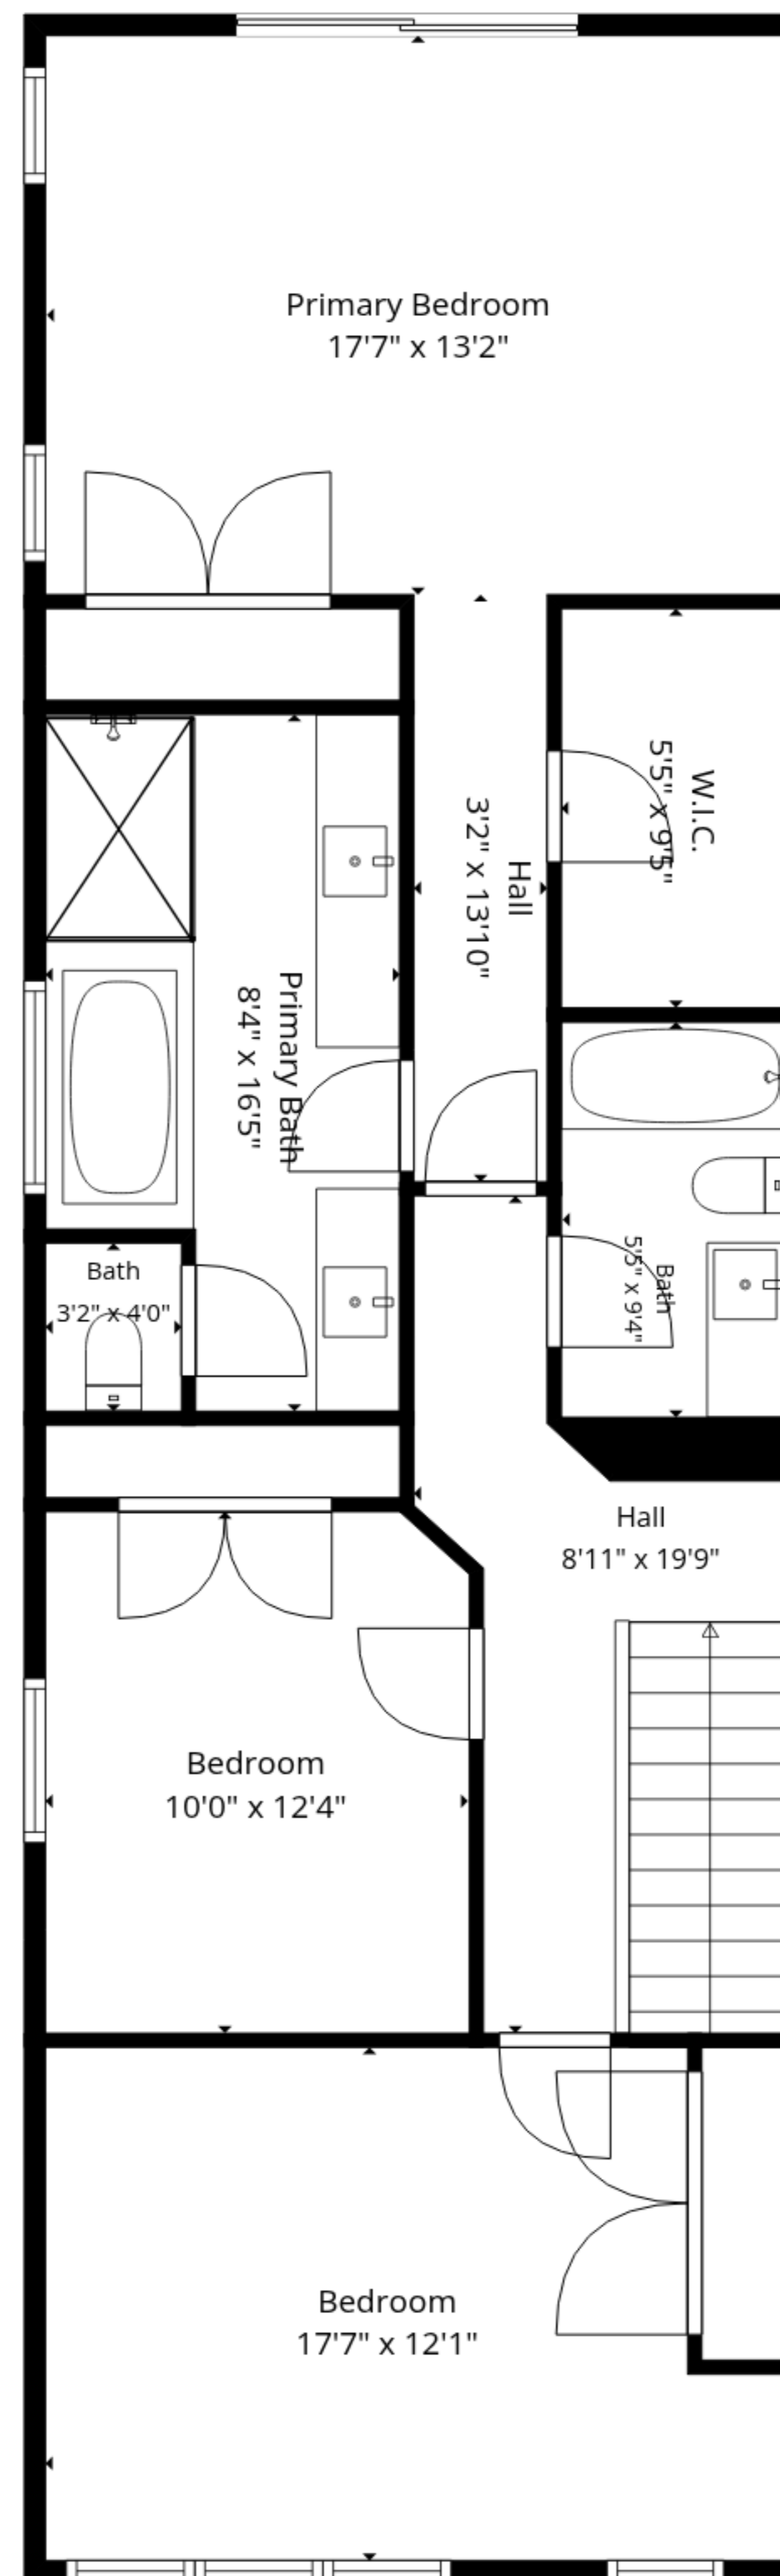

**Total: 3106 sq. ft**

1st Floor: 1011 sq. Ft, 2nd Floor: 1049 sq. Ft, 3rd Floor: 1046 sq. ft  
Excluded Areas: Deck: 191 sq. Ft, Fireplace: 11 sq. Ft, Terrace: 371 sq. Ft,  
Walls: 230 sq. ft

**Total: 3106 sq. ft**

1st Floor: 1011 sq. Ft, 2nd Floor: 1049 sq. Ft, 3rd Floor: 1046 sq. ft  
Excluded Areas: Deck: 191 sq. Ft, Fireplace: 11 sq. Ft, Terrace: 371 sq. Ft,  
Walls: 230 sq. ft

**Total: 3106 sq. ft**

1st Floor: 1011 sq. Ft, 2nd Floor: 1049 sq. Ft, 3rd Floor: 1046 sq. ft  
 Excluded Areas: Deck: 191 sq. Ft, Fireplace: 11 sq. Ft, Terrace: 371 sq. Ft,  
 Walls: 230 sq. ft

**Total: 3106 sq. ft**

1st Floor: 1011 sq. Ft, 2nd Floor: 1049 sq. Ft, 3rd Floor: 1046 sq. ft  
 Excluded Areas: Deck: 191 sq. Ft, Fireplace: 11 sq. Ft, Terrace: 371 sq. Ft,  
 Walls: 230 sq. ft