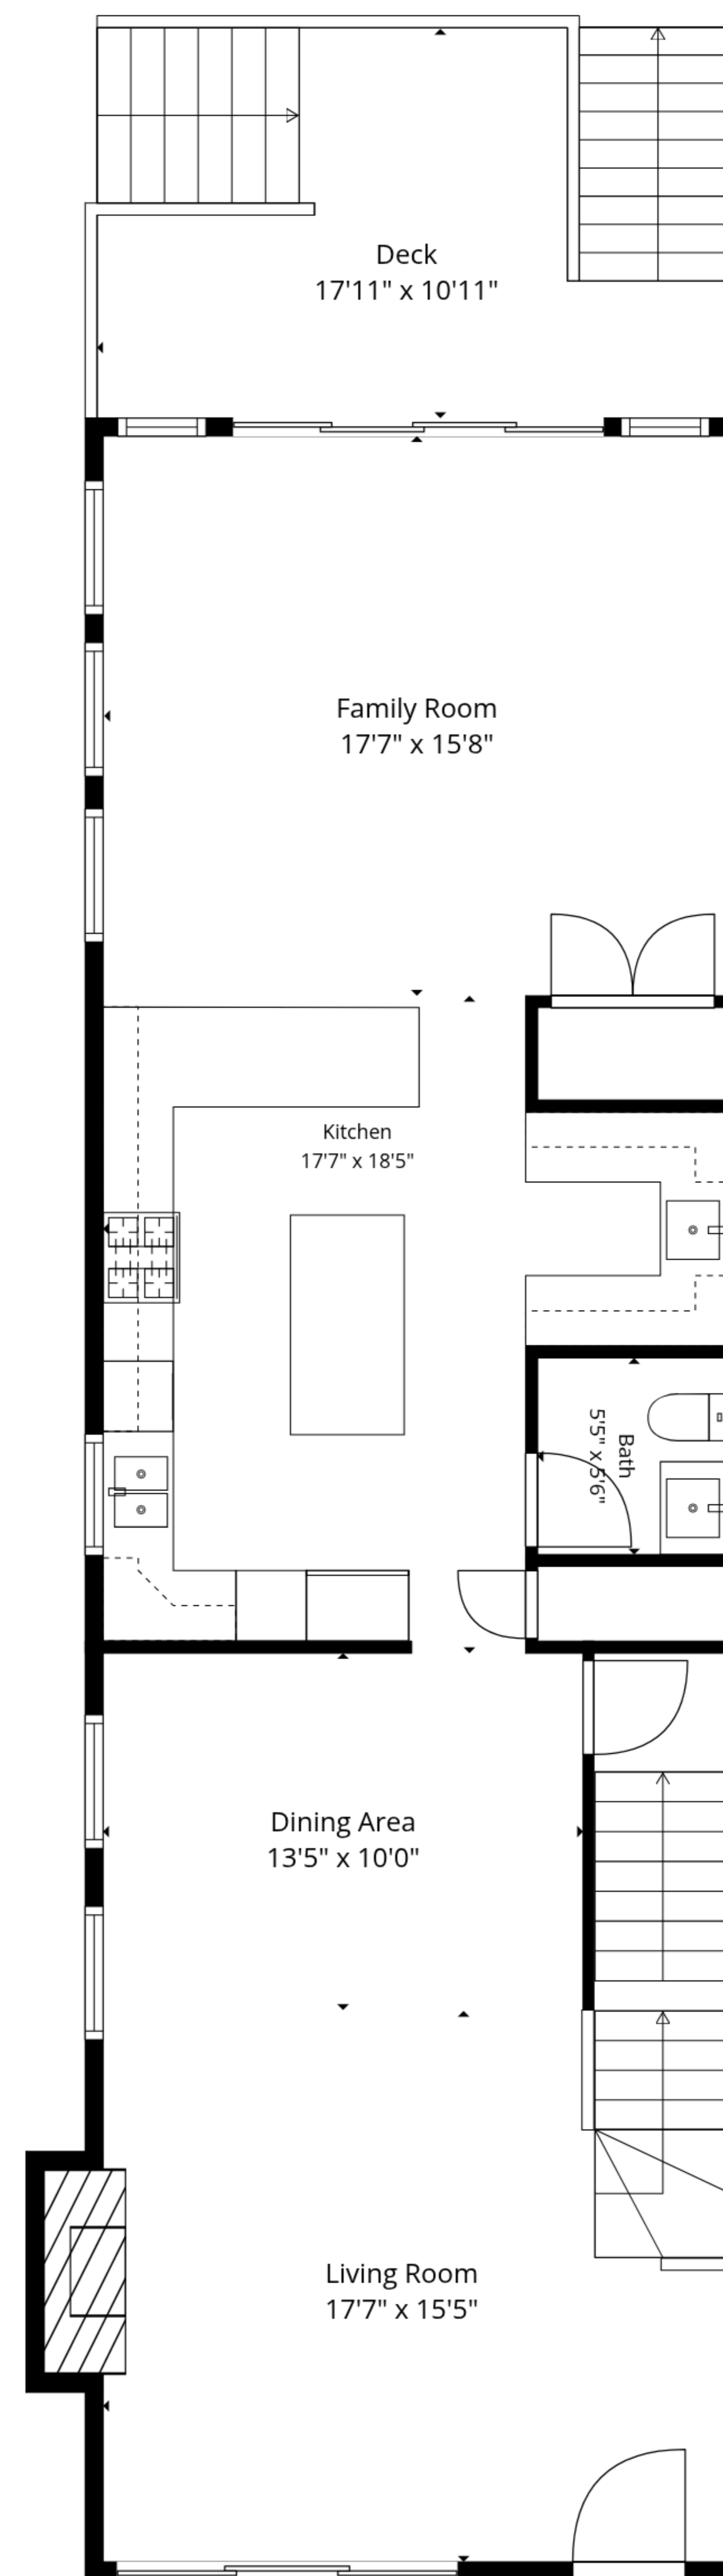

**Total: 3106 sq. ft**

1st Floor: 1011 sq. Ft, 2nd Floor: 1049 sq. Ft, 3rd Floor: 1046 sq. ft  
Excluded Areas: Deck: 191 sq. Ft, Fireplace: 11 sq. Ft, Terrace: 371 sq. Ft,  
Walls: 230 sq. ft

**Total: 3106 sq. ft**

1st Floor: 1011 sq. Ft, 2nd Floor: 1049 sq. Ft, 3rd Floor: 1046 sq. ft  
Excluded Areas: Deck: 191 sq. Ft, Fireplace: 11 sq. Ft, Terrace: 371 sq. Ft,  
Walls: 230 sq. ft

**Total: 3106 sq. ft**

1st Floor: 1011 sq. Ft, 2nd Floor: 1049 sq. Ft, 3rd Floor: 1046 sq. ft  
 Excluded Areas: Deck: 191 sq. Ft, Fireplace: 11 sq. Ft, Terrace: 371 sq. Ft,  
 Walls: 230 sq. ft

**Total: 3106 sq. ft**

1st Floor: 1011 sq. Ft, 2nd Floor: 1049 sq. Ft, 3rd Floor: 1046 sq. ft  
 Excluded Areas: Deck: 191 sq. Ft, Fireplace: 11 sq. Ft, Terrace: 371 sq. Ft,  
 Walls: 230 sq. ft