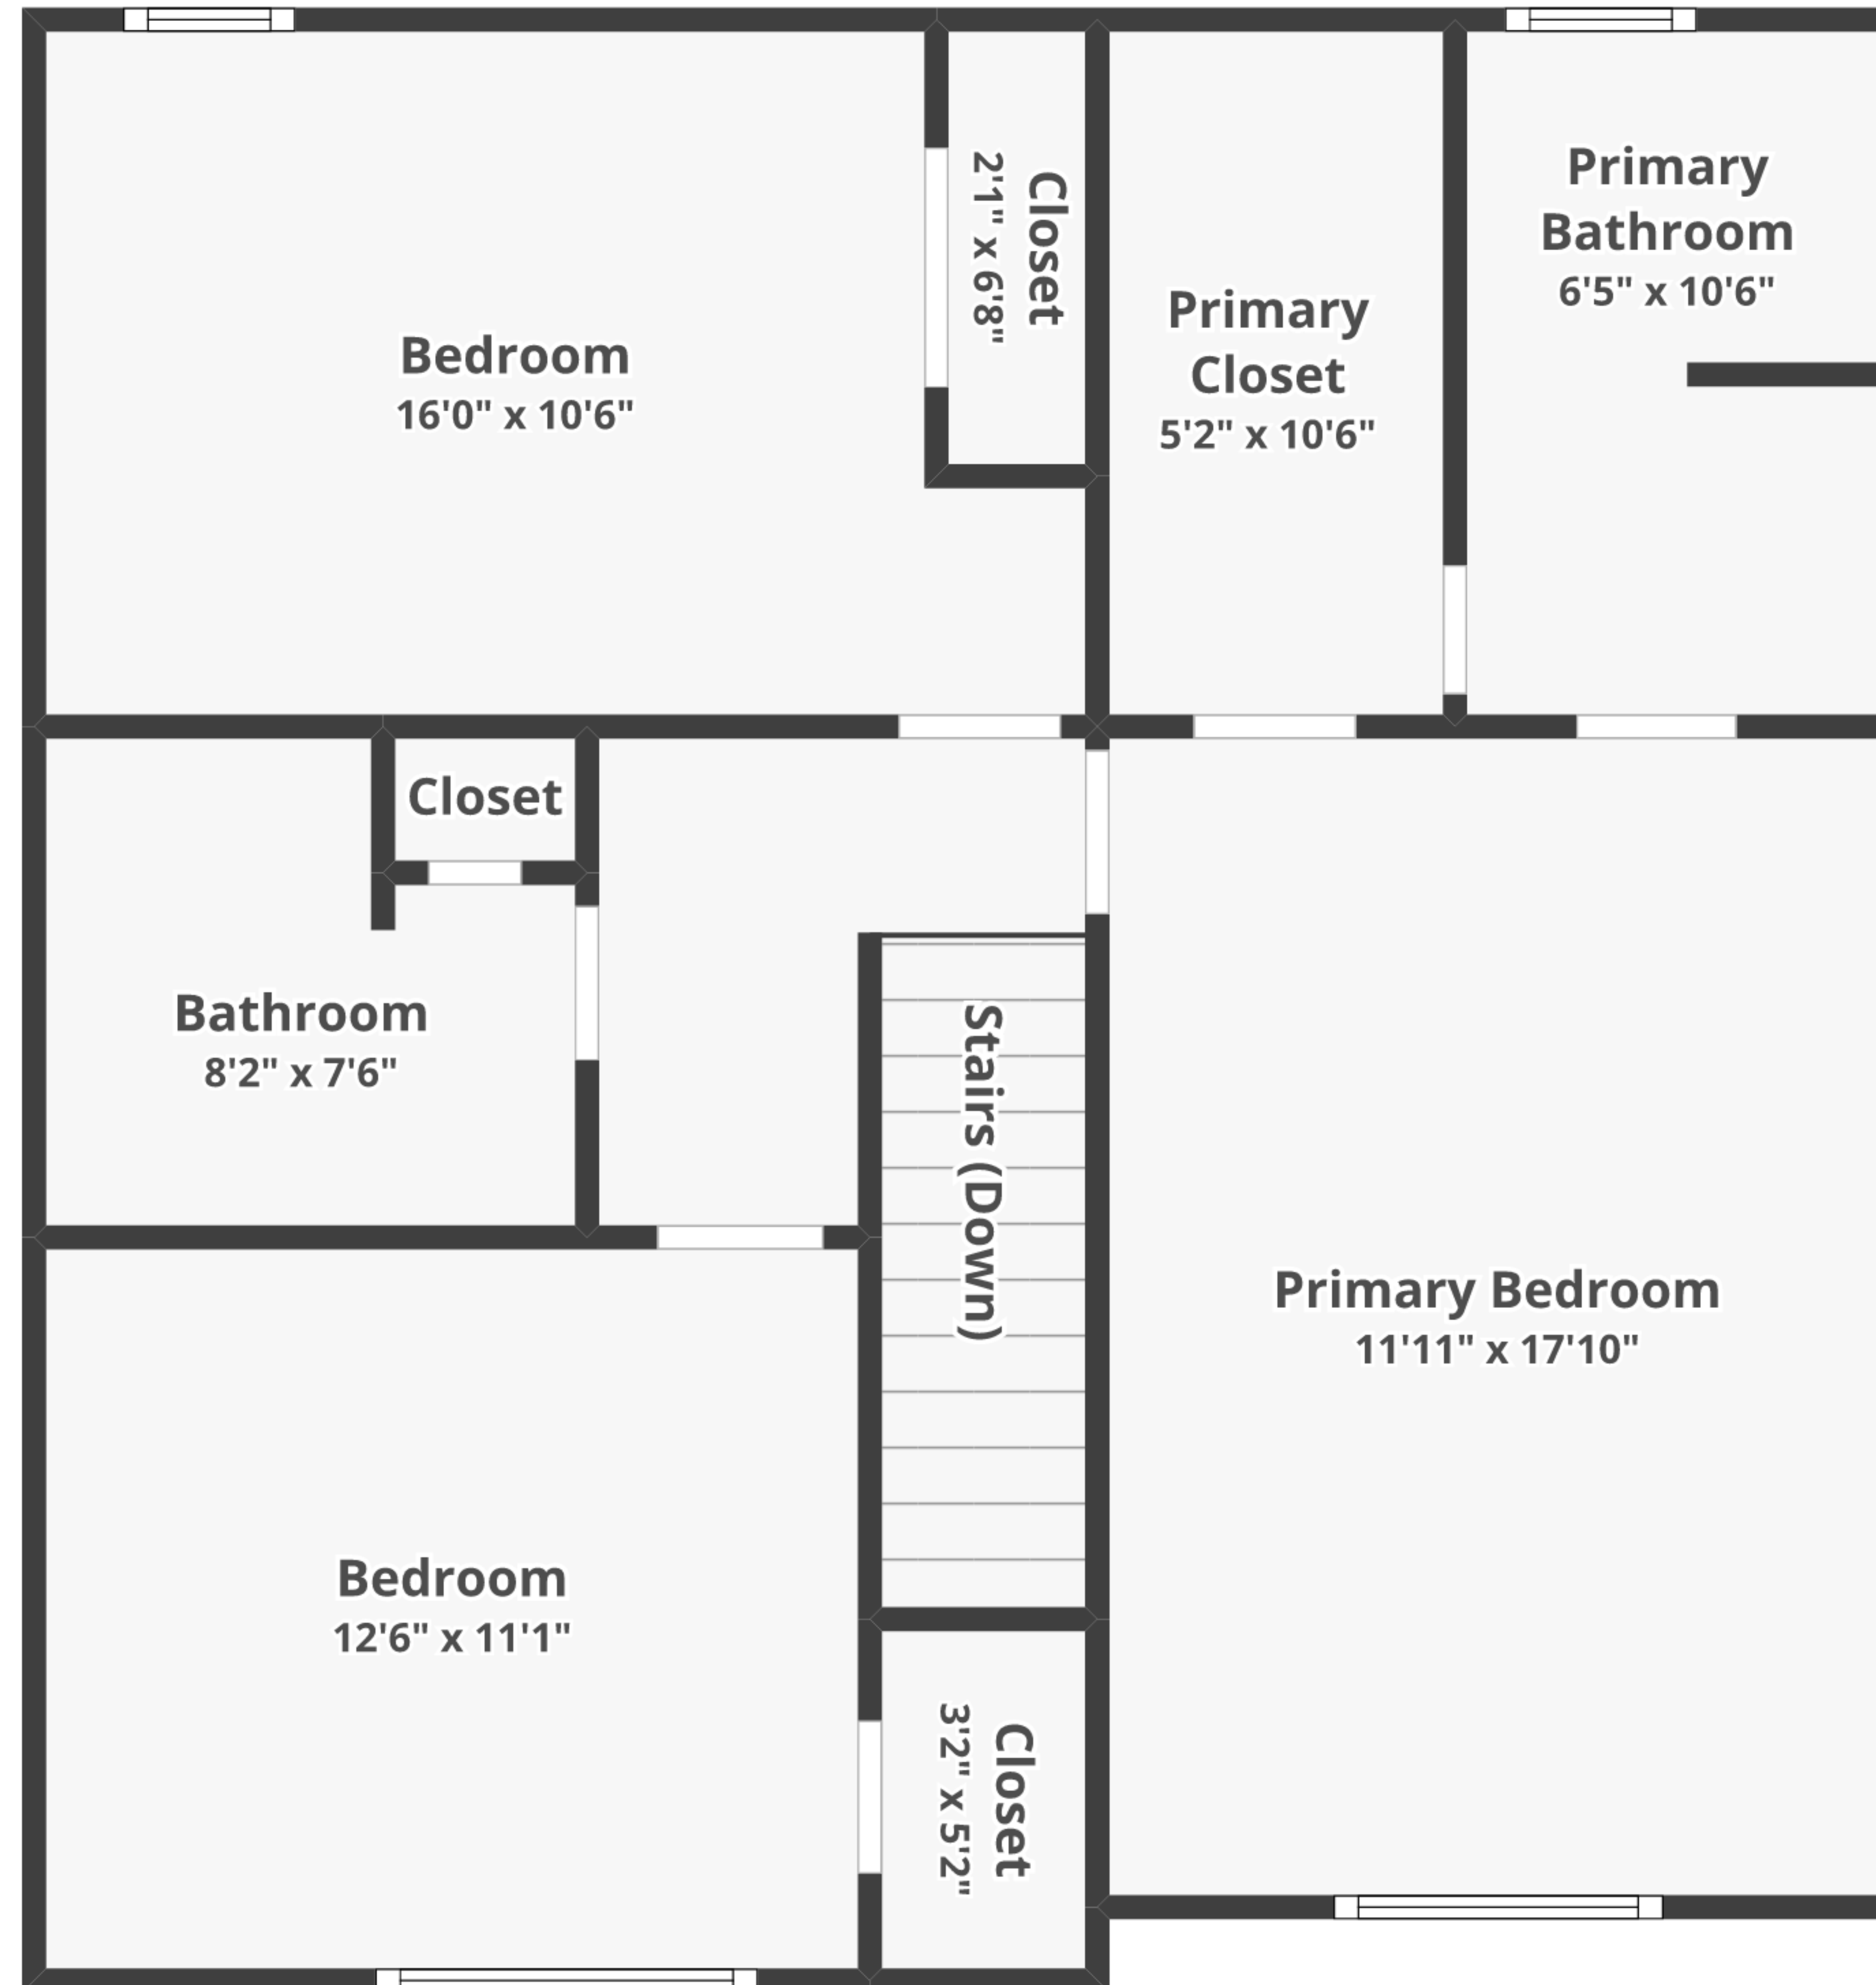

# 1018 Shilo St, Reading, PA 19605

Total finished area: ~1,832.14 sq. ft.

Total unfinished area: ~1,053.89 sq. ft.

## Floor 2

Finished area: ~784.57 sq. ft.

Unfinished area: ~0 sq. ft.