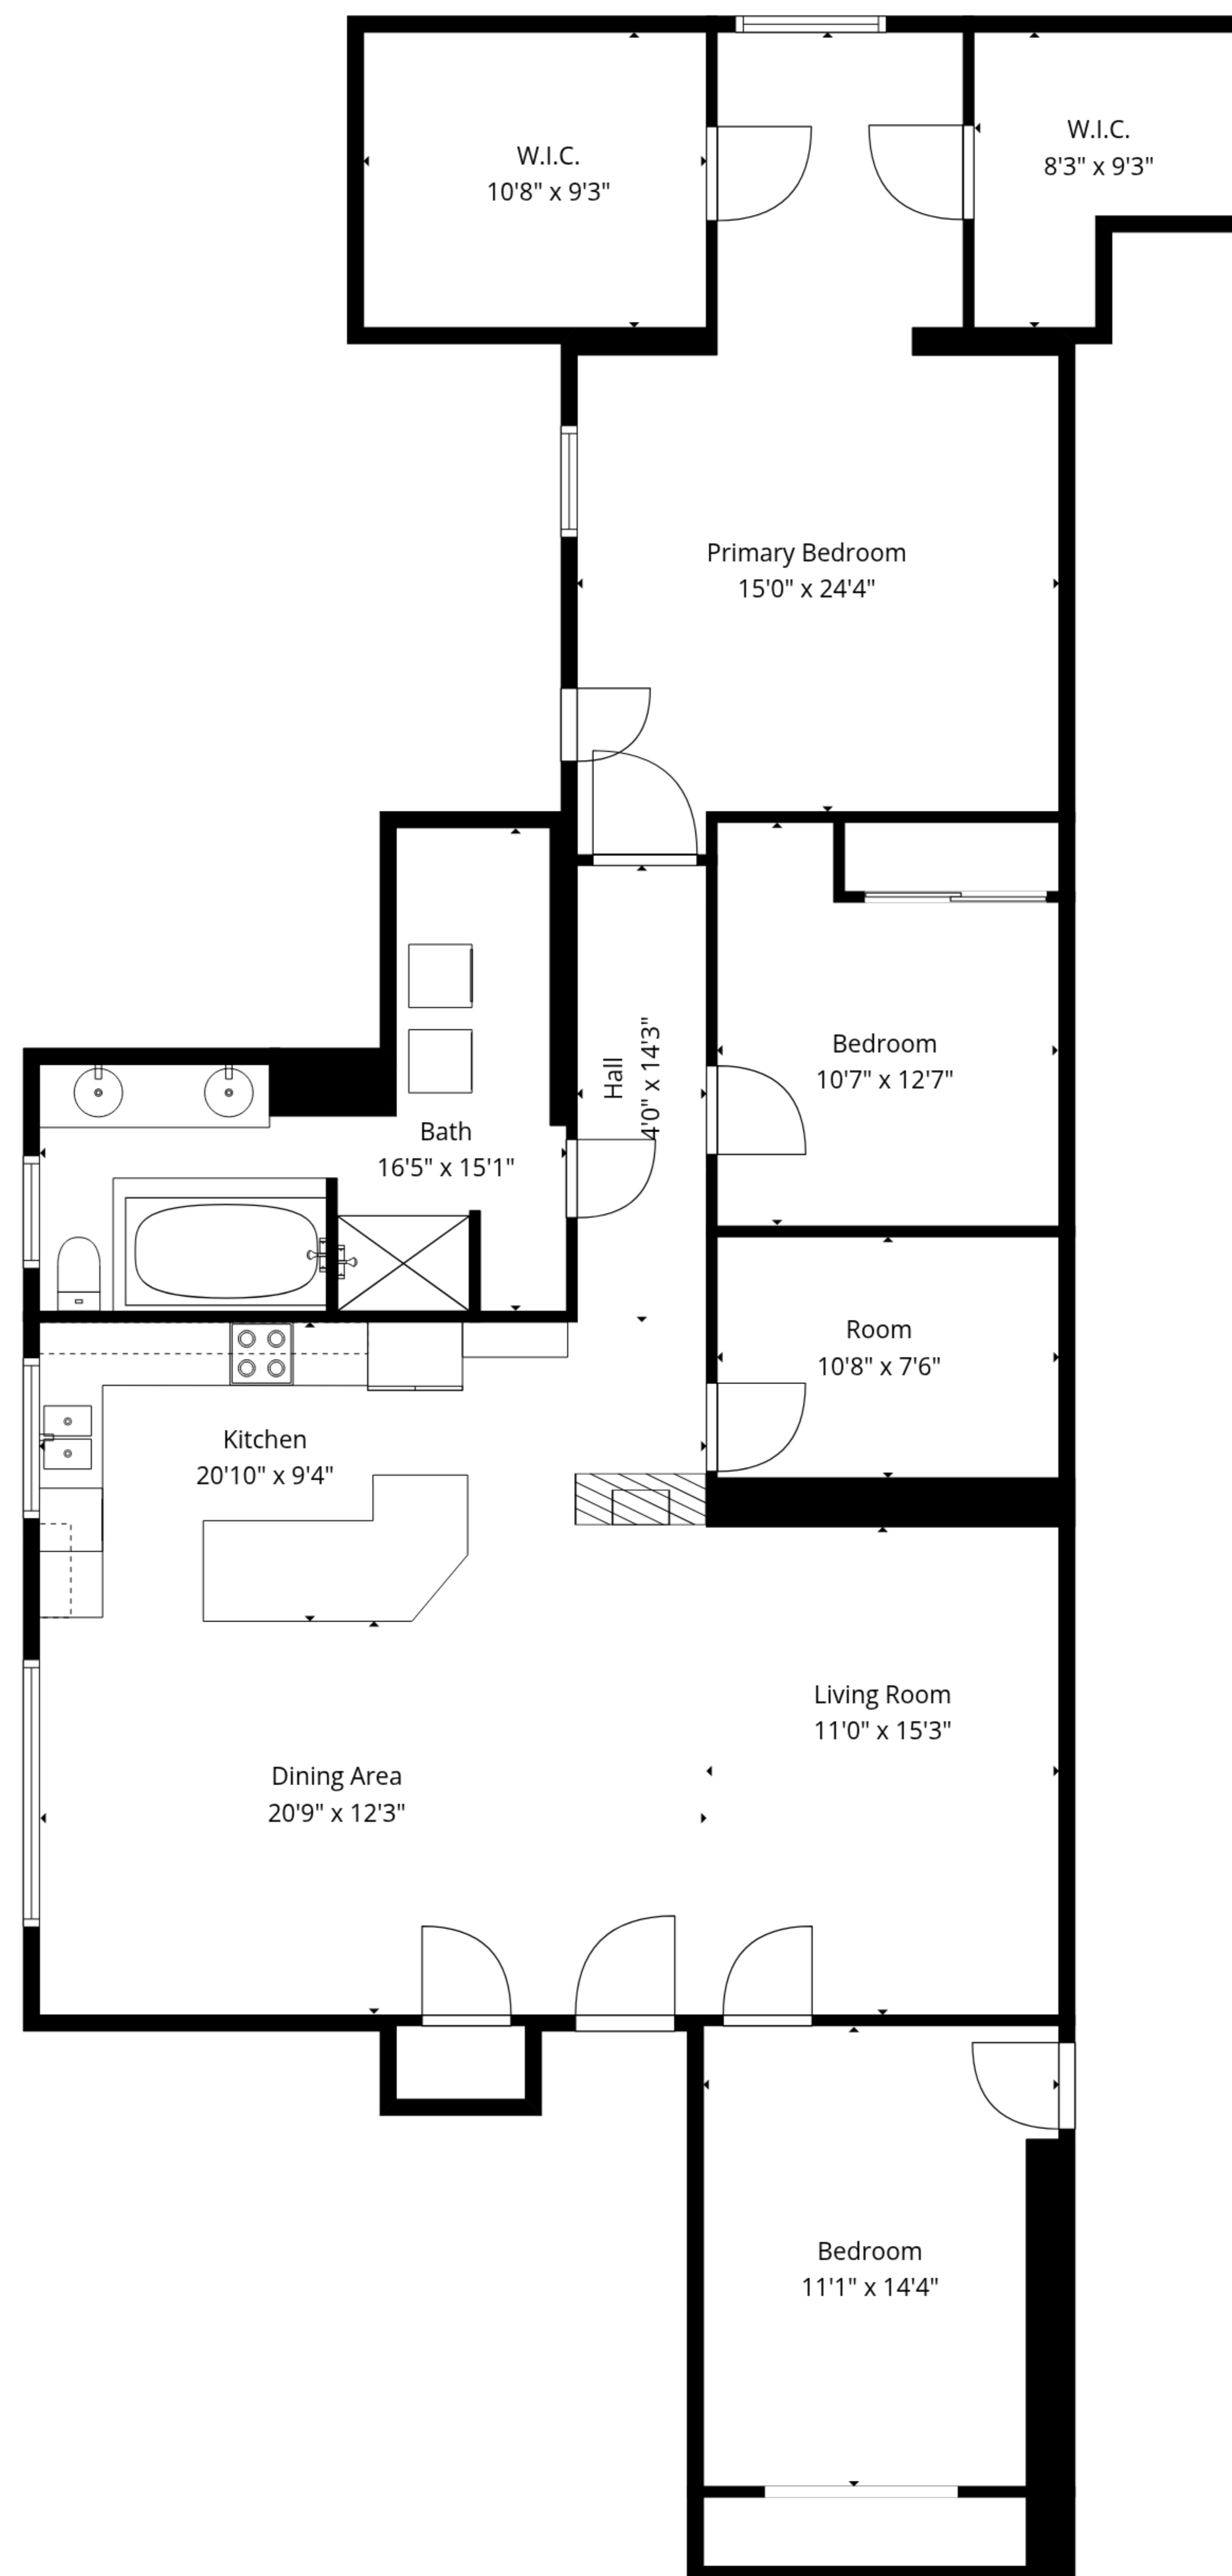

TOTAL: 1557 sq. ft

1st floor: 1557 sq. ft

EXCLUDED AREAS: UNDEFINED: 36 sq. ft, W.I.C.: 77 sq. ft, LOW CEILING: 83 sq. ft,
WALLS: 139 sq. ft

TOTAL: 1557 sq. ft

1st floor: 1557 sq. ft

EXCLUDED AREAS: UNDEFINED: 36 sq. ft, W.I.C.: 77 sq. ft, LOW CEILING: 83 sq. ft,
WALLS: 139 sq. ft