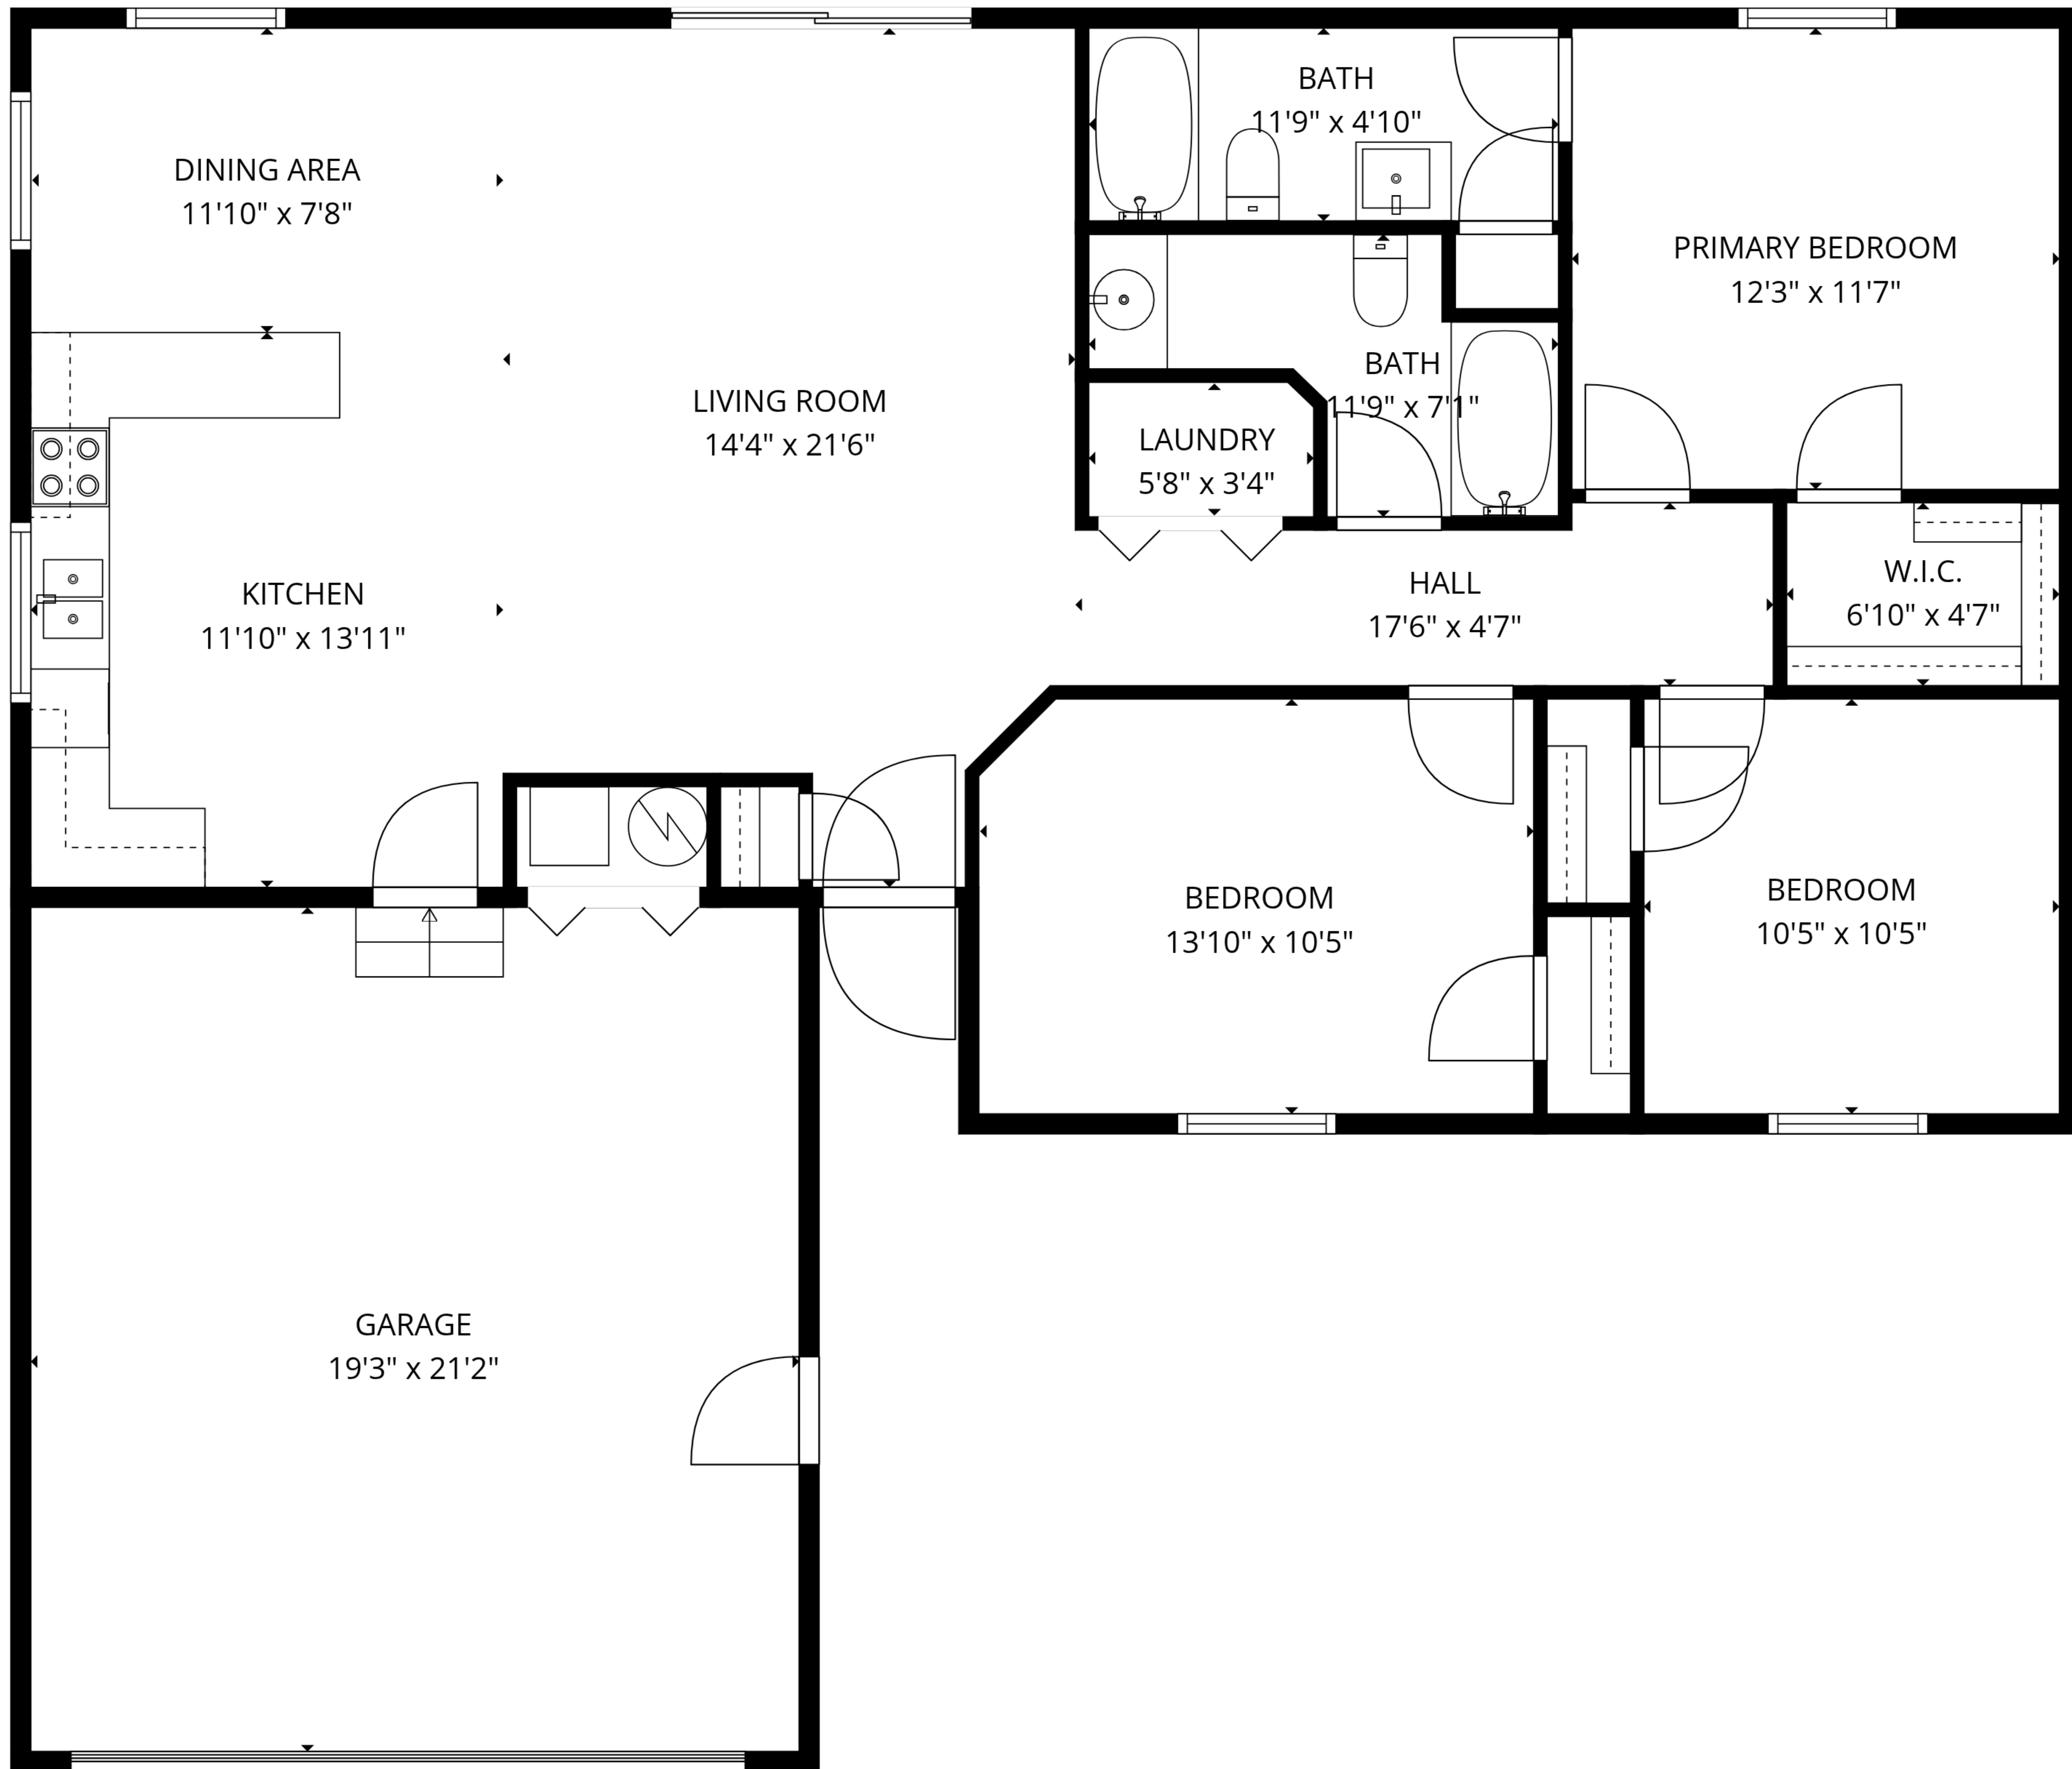

TOTAL: 1232 sq. ft

1st floor: 1232 sq. ft

EXCLUDED AREAS: GARAGE: 407 sq. ft, UNDEFINED: 12 sq. ft, WALLS: 114 sq. ft

TOTAL: 1232 sq. ft

1st floor: 1232 sq. ft

EXCLUDED AREAS: GARAGE: 407 sq. ft, UNDEFINED: 12 sq. ft, WALLS: 114 sq. ft