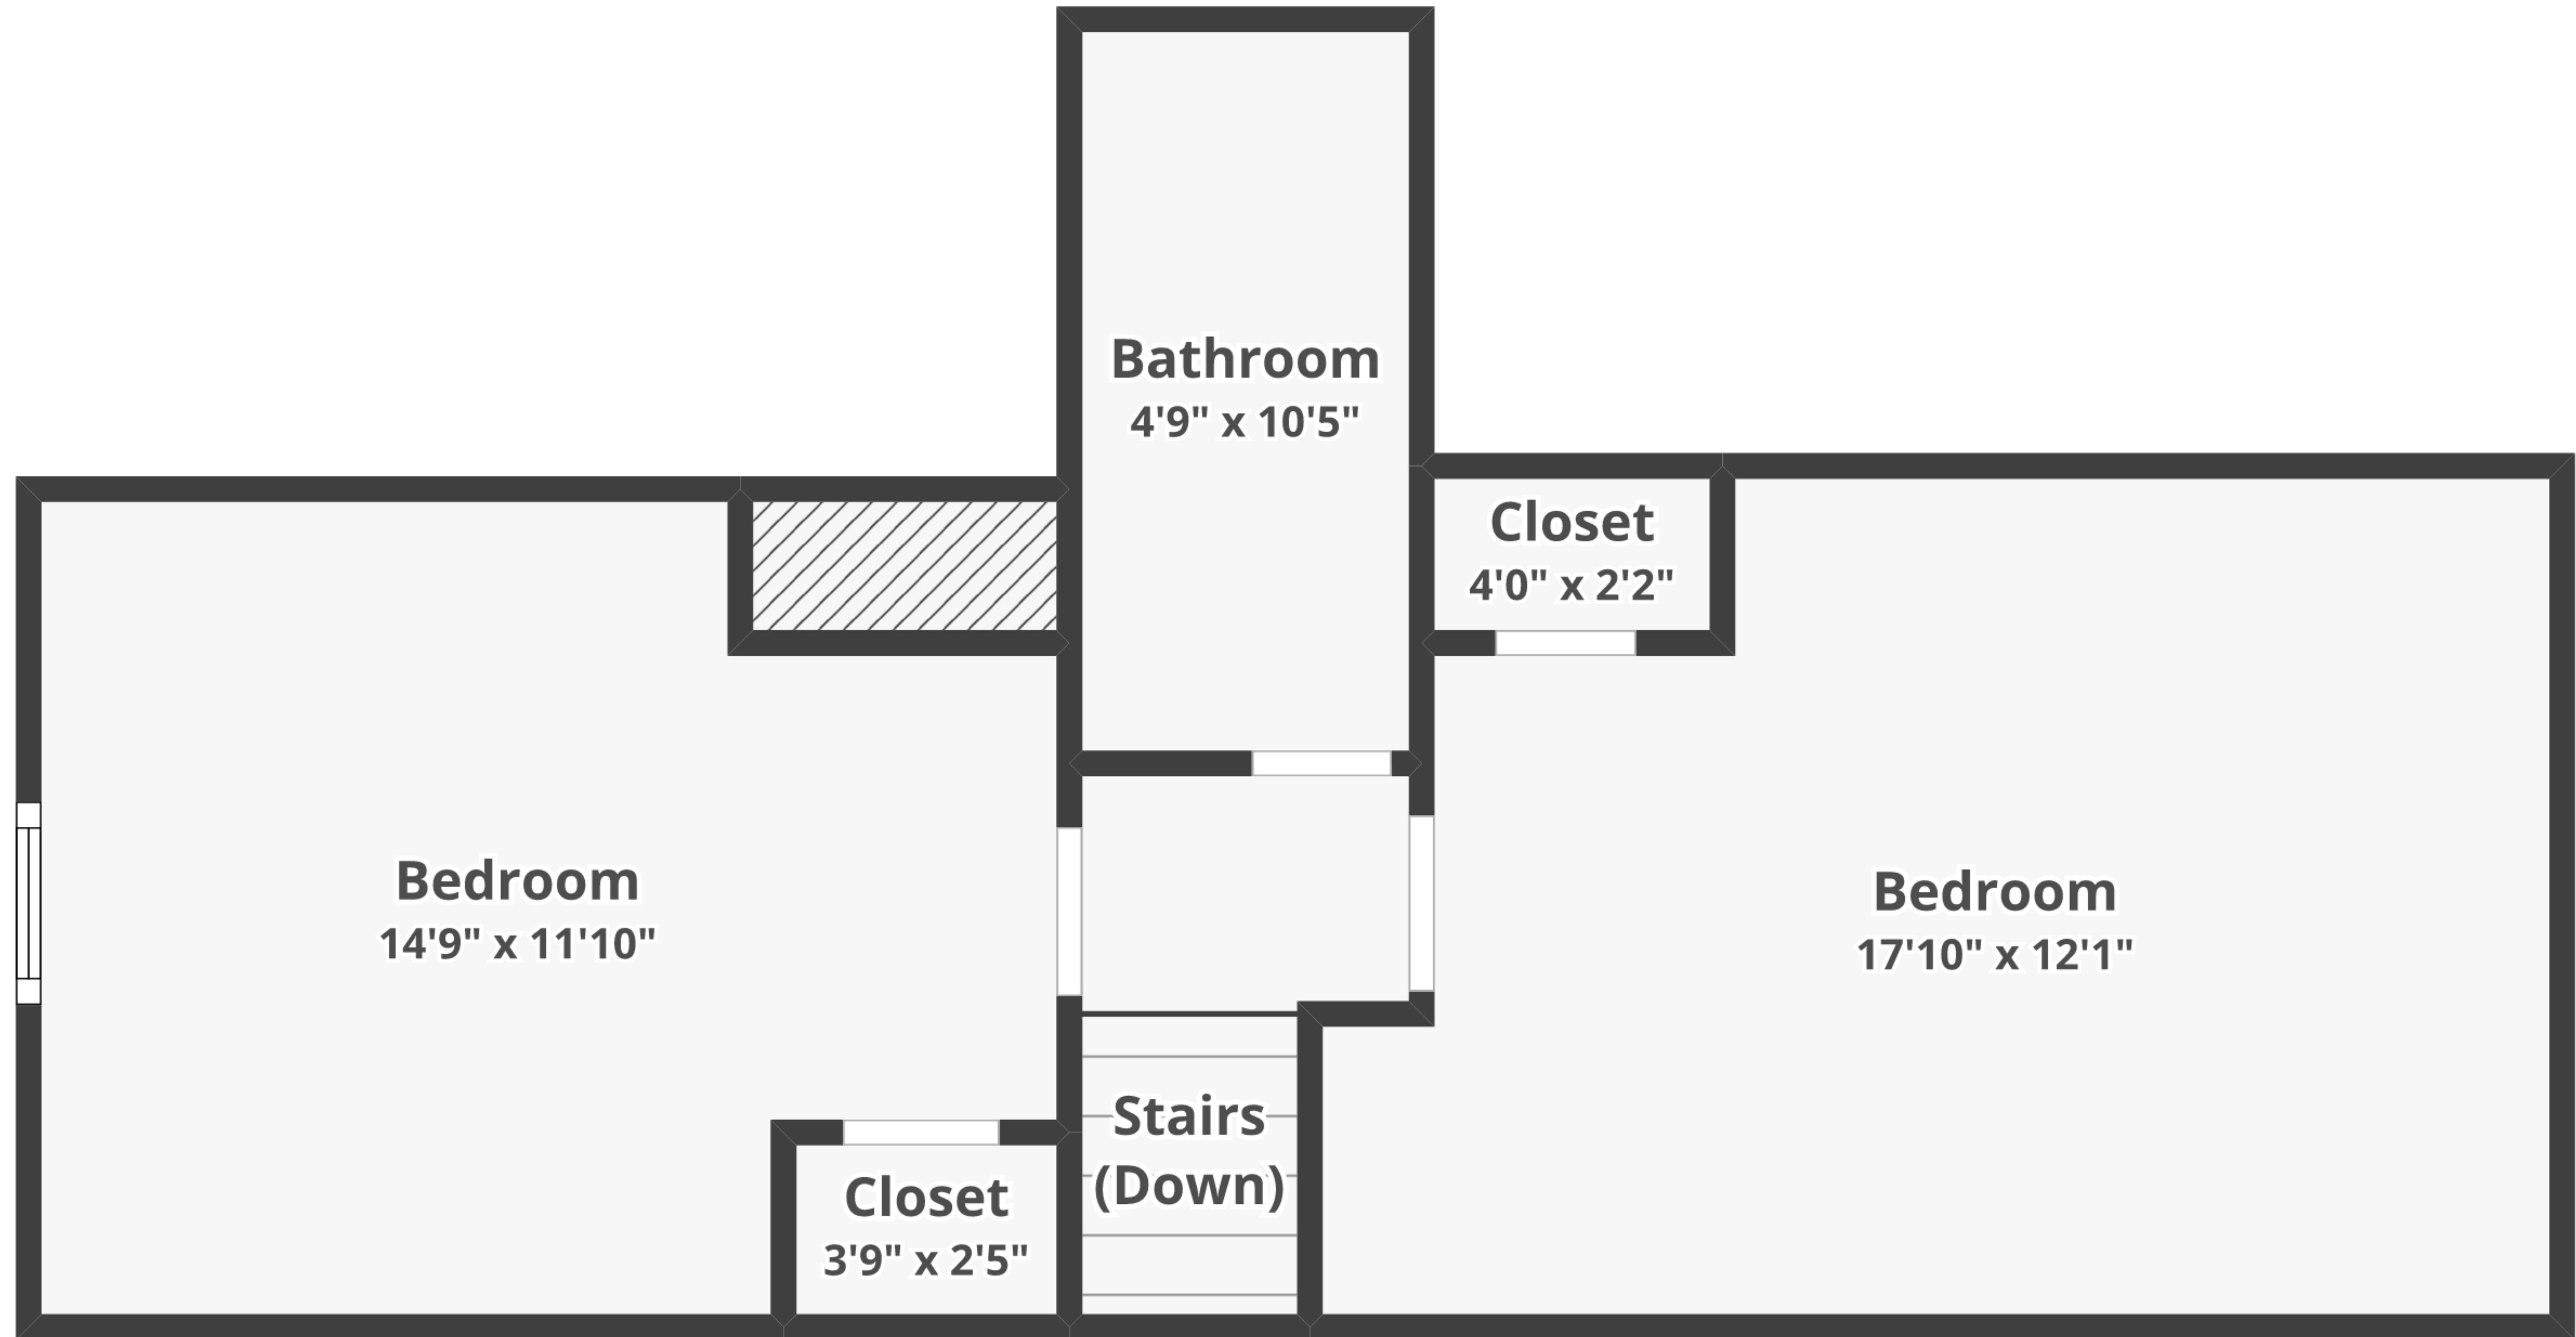

**1076 Indian Cv, Auburn, PA 17922**

Total finished area: ~8,096.72 sq. ft.

Total unfinished area: ~851.71 sq. ft.

**Floor 2**

Finished area: ~440.58 sq. ft.

Unfinished area: ~8.2 sq. ft.