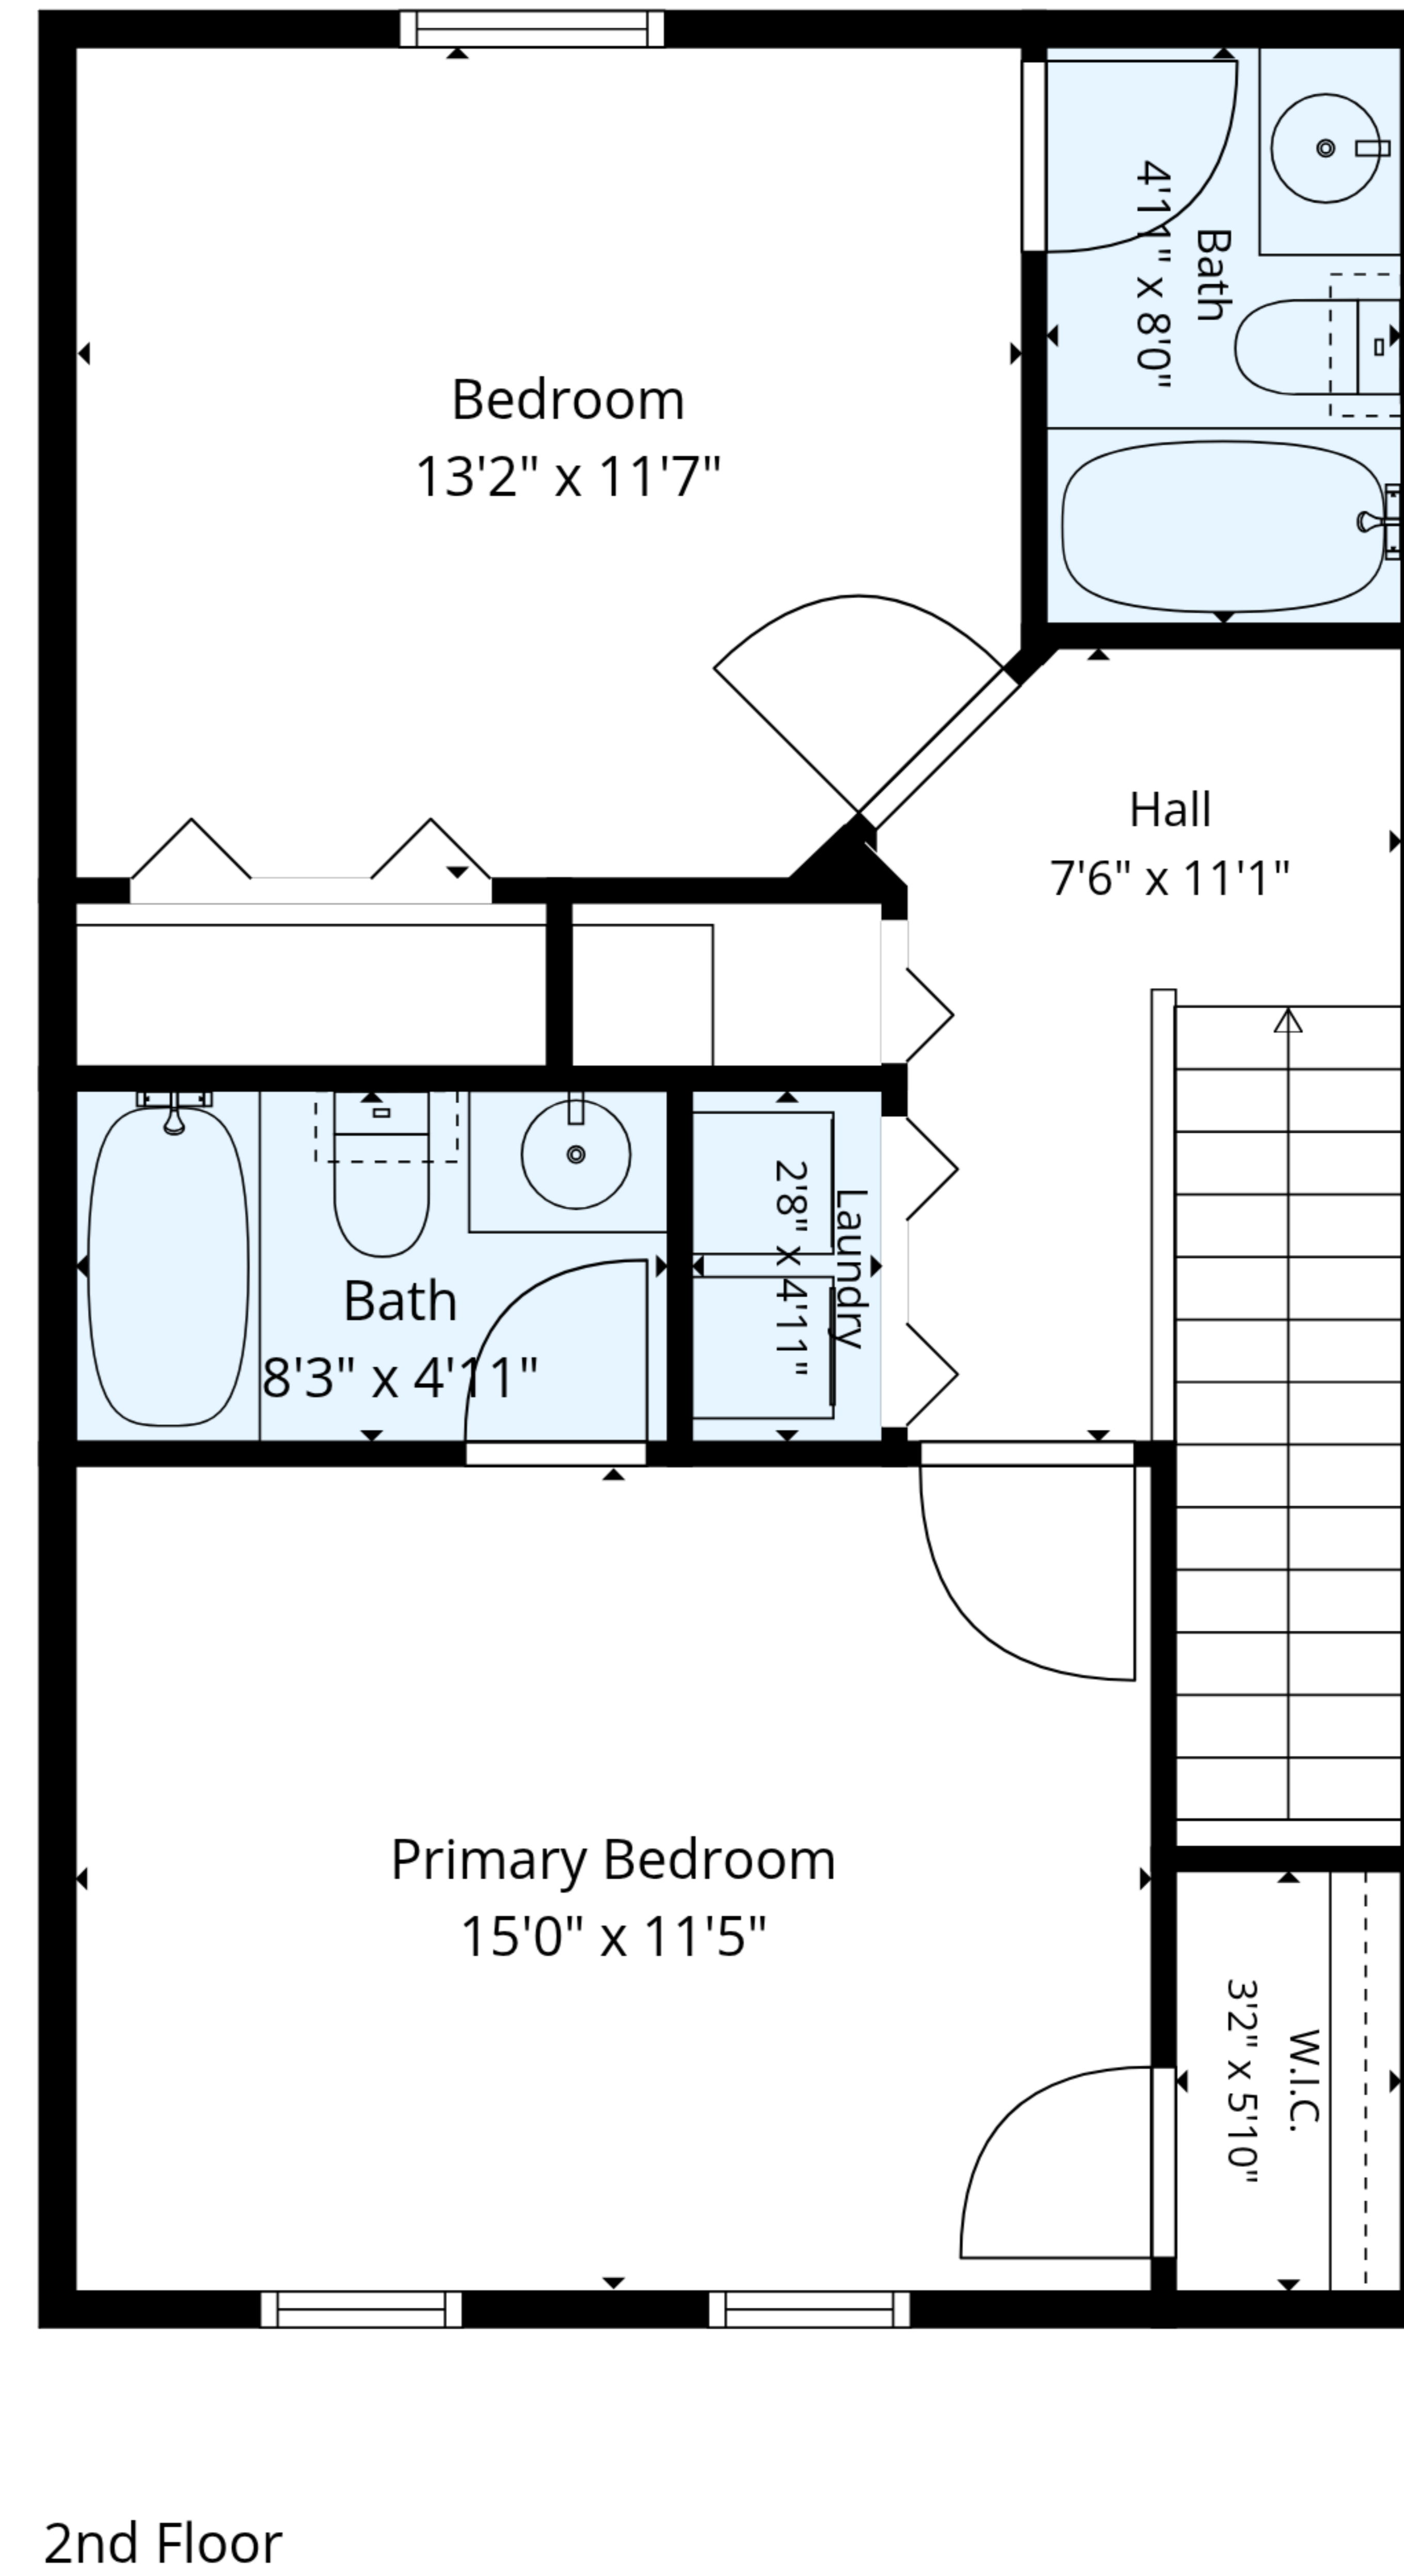

TOTAL: 1154 sq. ft

1st floor: 577 sq. ft, 2nd floor: 577 sq. ft

EXCLUDED AREAS: PORCH: 30 sq. ft, PATIO: 60 sq. ft, WALLS: 68 sq. ft

TOTAL: 1154 sq. ft

1st floor: 577 sq. ft, 2nd floor: 577 sq. ft

EXCLUDED AREAS: PORCH: 30 sq. ft, PATIO: 60 sq. ft, WALLS: 68 sq. ft

TOTAL: 1154 sq. ft
 1st floor: 577 sq. ft, 2nd floor: 577 sq. ft
 EXCLUDED AREAS: PORCH: 30 sq. ft, PATIO: 60 sq. ft, WALLS: 68 sq. ft