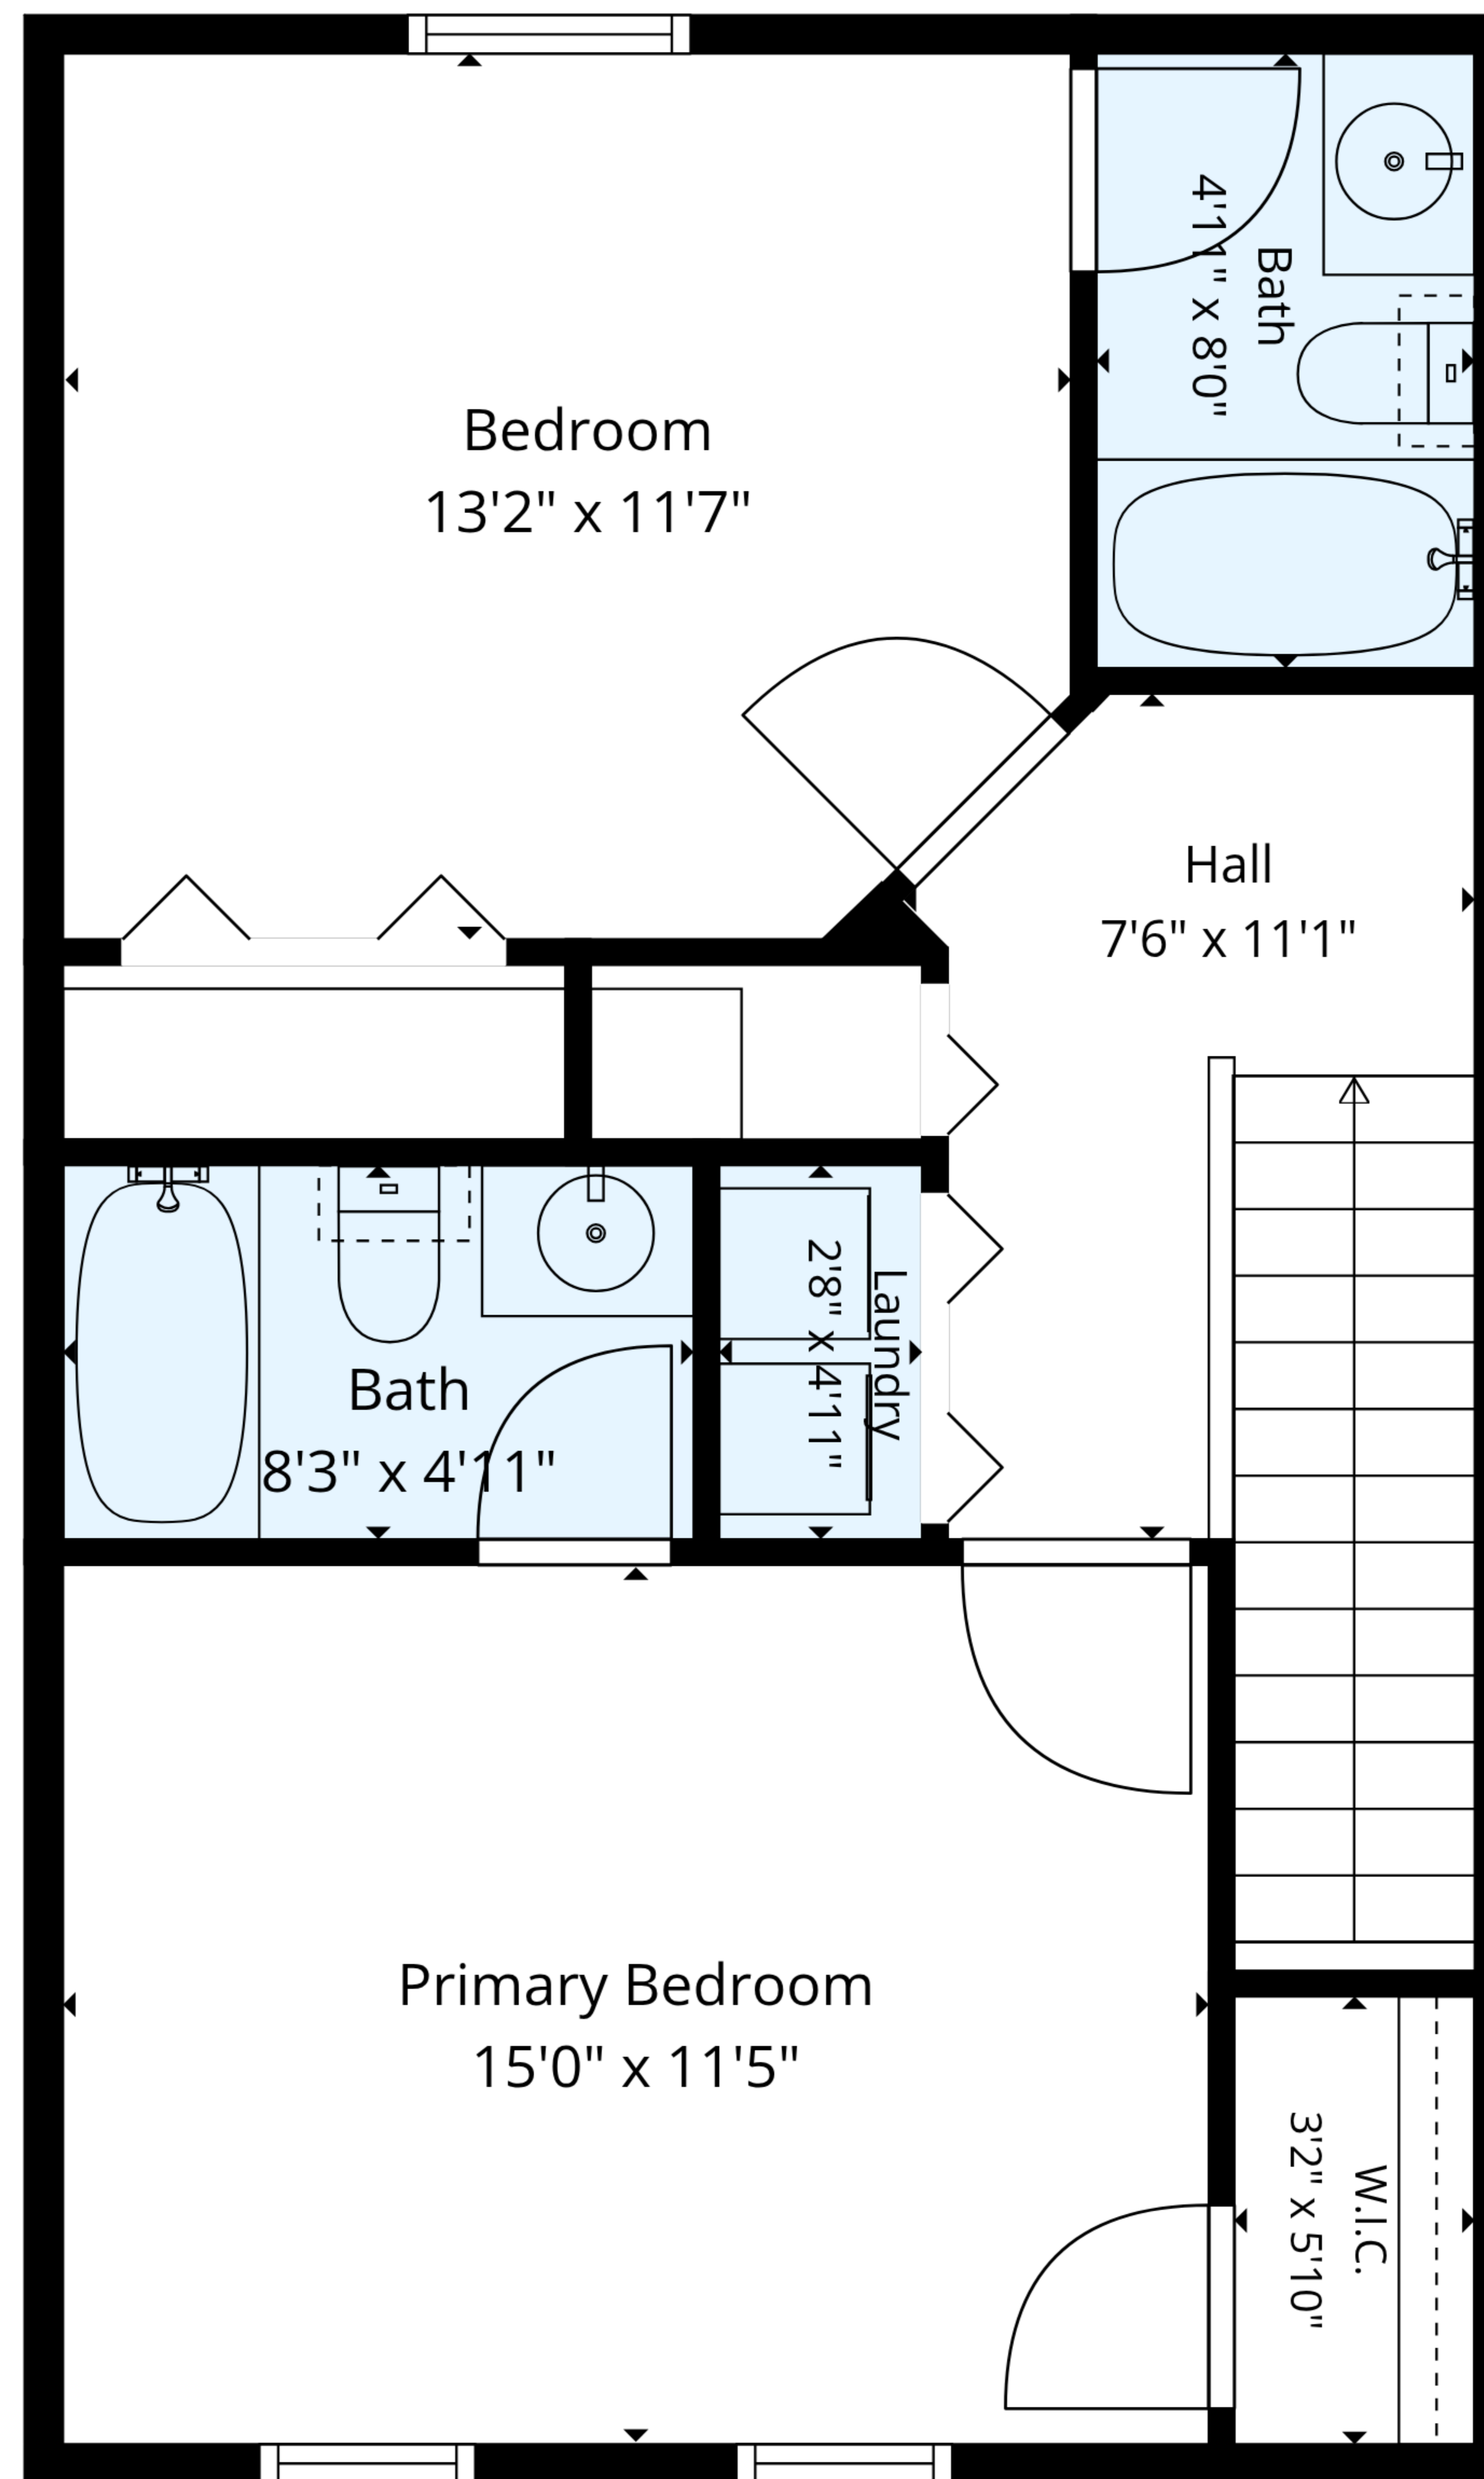

TOTAL: 1154 sq. ft

1st floor: 577 sq. ft, 2nd floor: 577 sq. ft

EXCLUDED AREAS: PORCH: 30 sq. ft, PATIO: 60 sq. ft, WALLS: 68 sq. ft

TOTAL: 1154 sq. ft

1st floor: 577 sq. ft, 2nd floor: 577 sq. ft

EXCLUDED AREAS: PORCH: 30 sq. ft, PATIO: 60 sq. ft, WALLS: 68 sq. ft

TOTAL: 1154 sq. ft
 1st floor: 577 sq. ft, 2nd floor: 577 sq. ft
 EXCLUDED AREAS: PORCH: 30 sq. ft, PATIO: 60 sq. ft, WALLS: 68 sq. ft