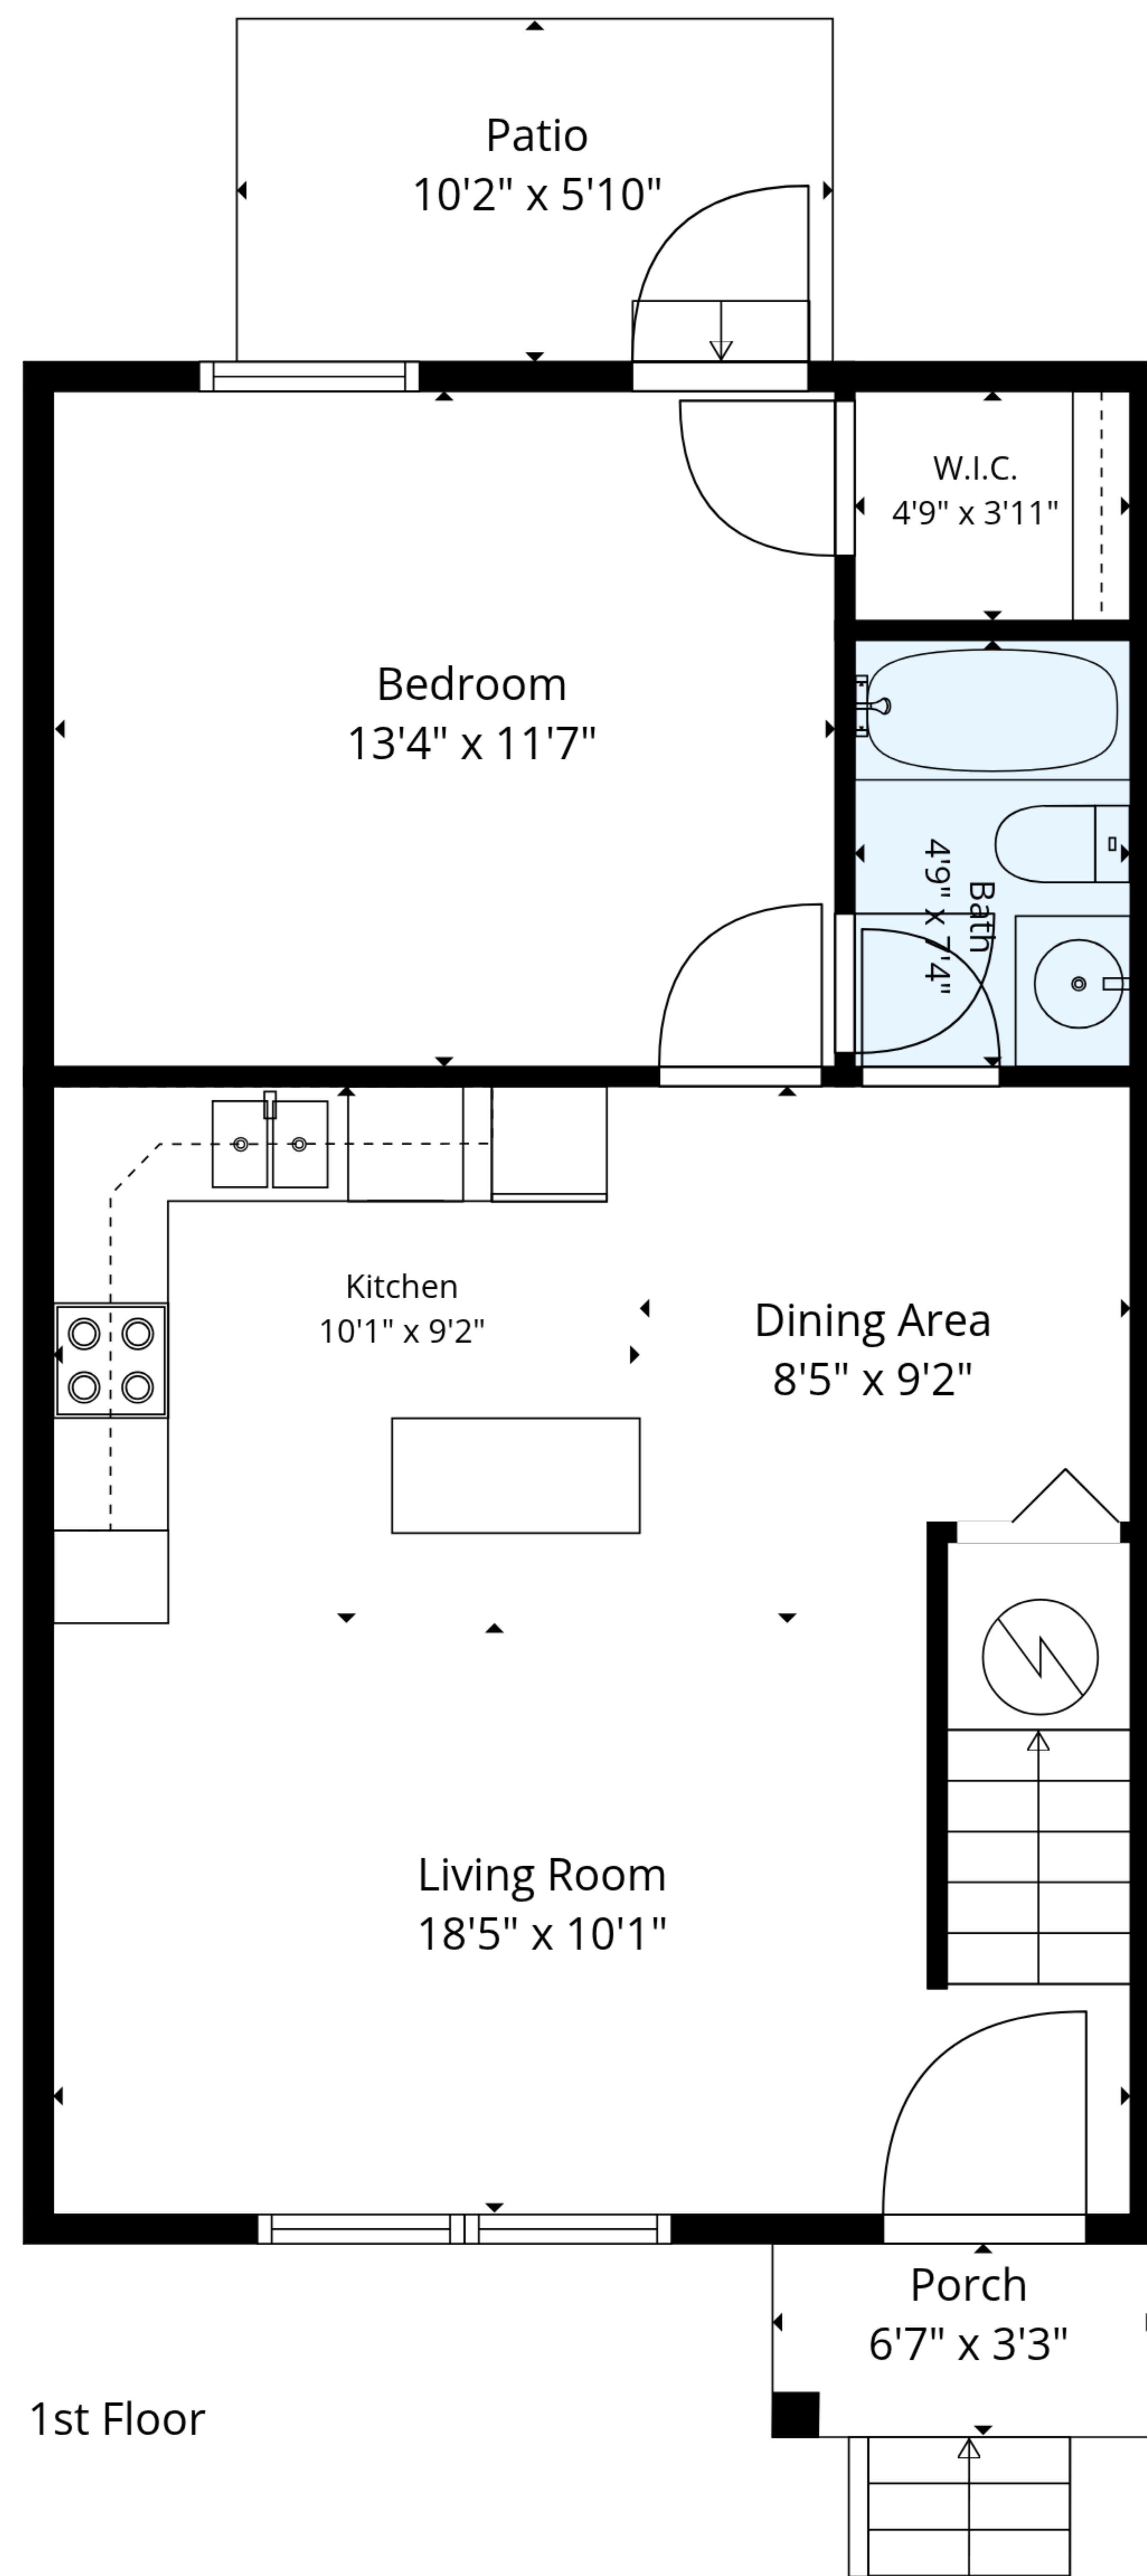

TOTAL: 1154 sq. ft

1st floor: 577 sq. ft, 2nd floor: 577 sq. ft

EXCLUDED AREAS: PORCH: 30 sq. ft, PATIO: 60 sq. ft, WALLS: 68 sq. ft

TOTAL: 1154 sq. ft

1st floor: 577 sq. ft, 2nd floor: 577 sq. ft

EXCLUDED AREAS: PORCH: 30 sq. ft, PATIO: 60 sq. ft, WALLS: 68 sq. ft

TOTAL: 1154 sq. ft
 1st floor: 577 sq. ft, 2nd floor: 577 sq. ft
 EXCLUDED AREAS: PORCH: 30 sq. ft, PATIO: 60 sq. ft, WALLS: 68 sq. ft