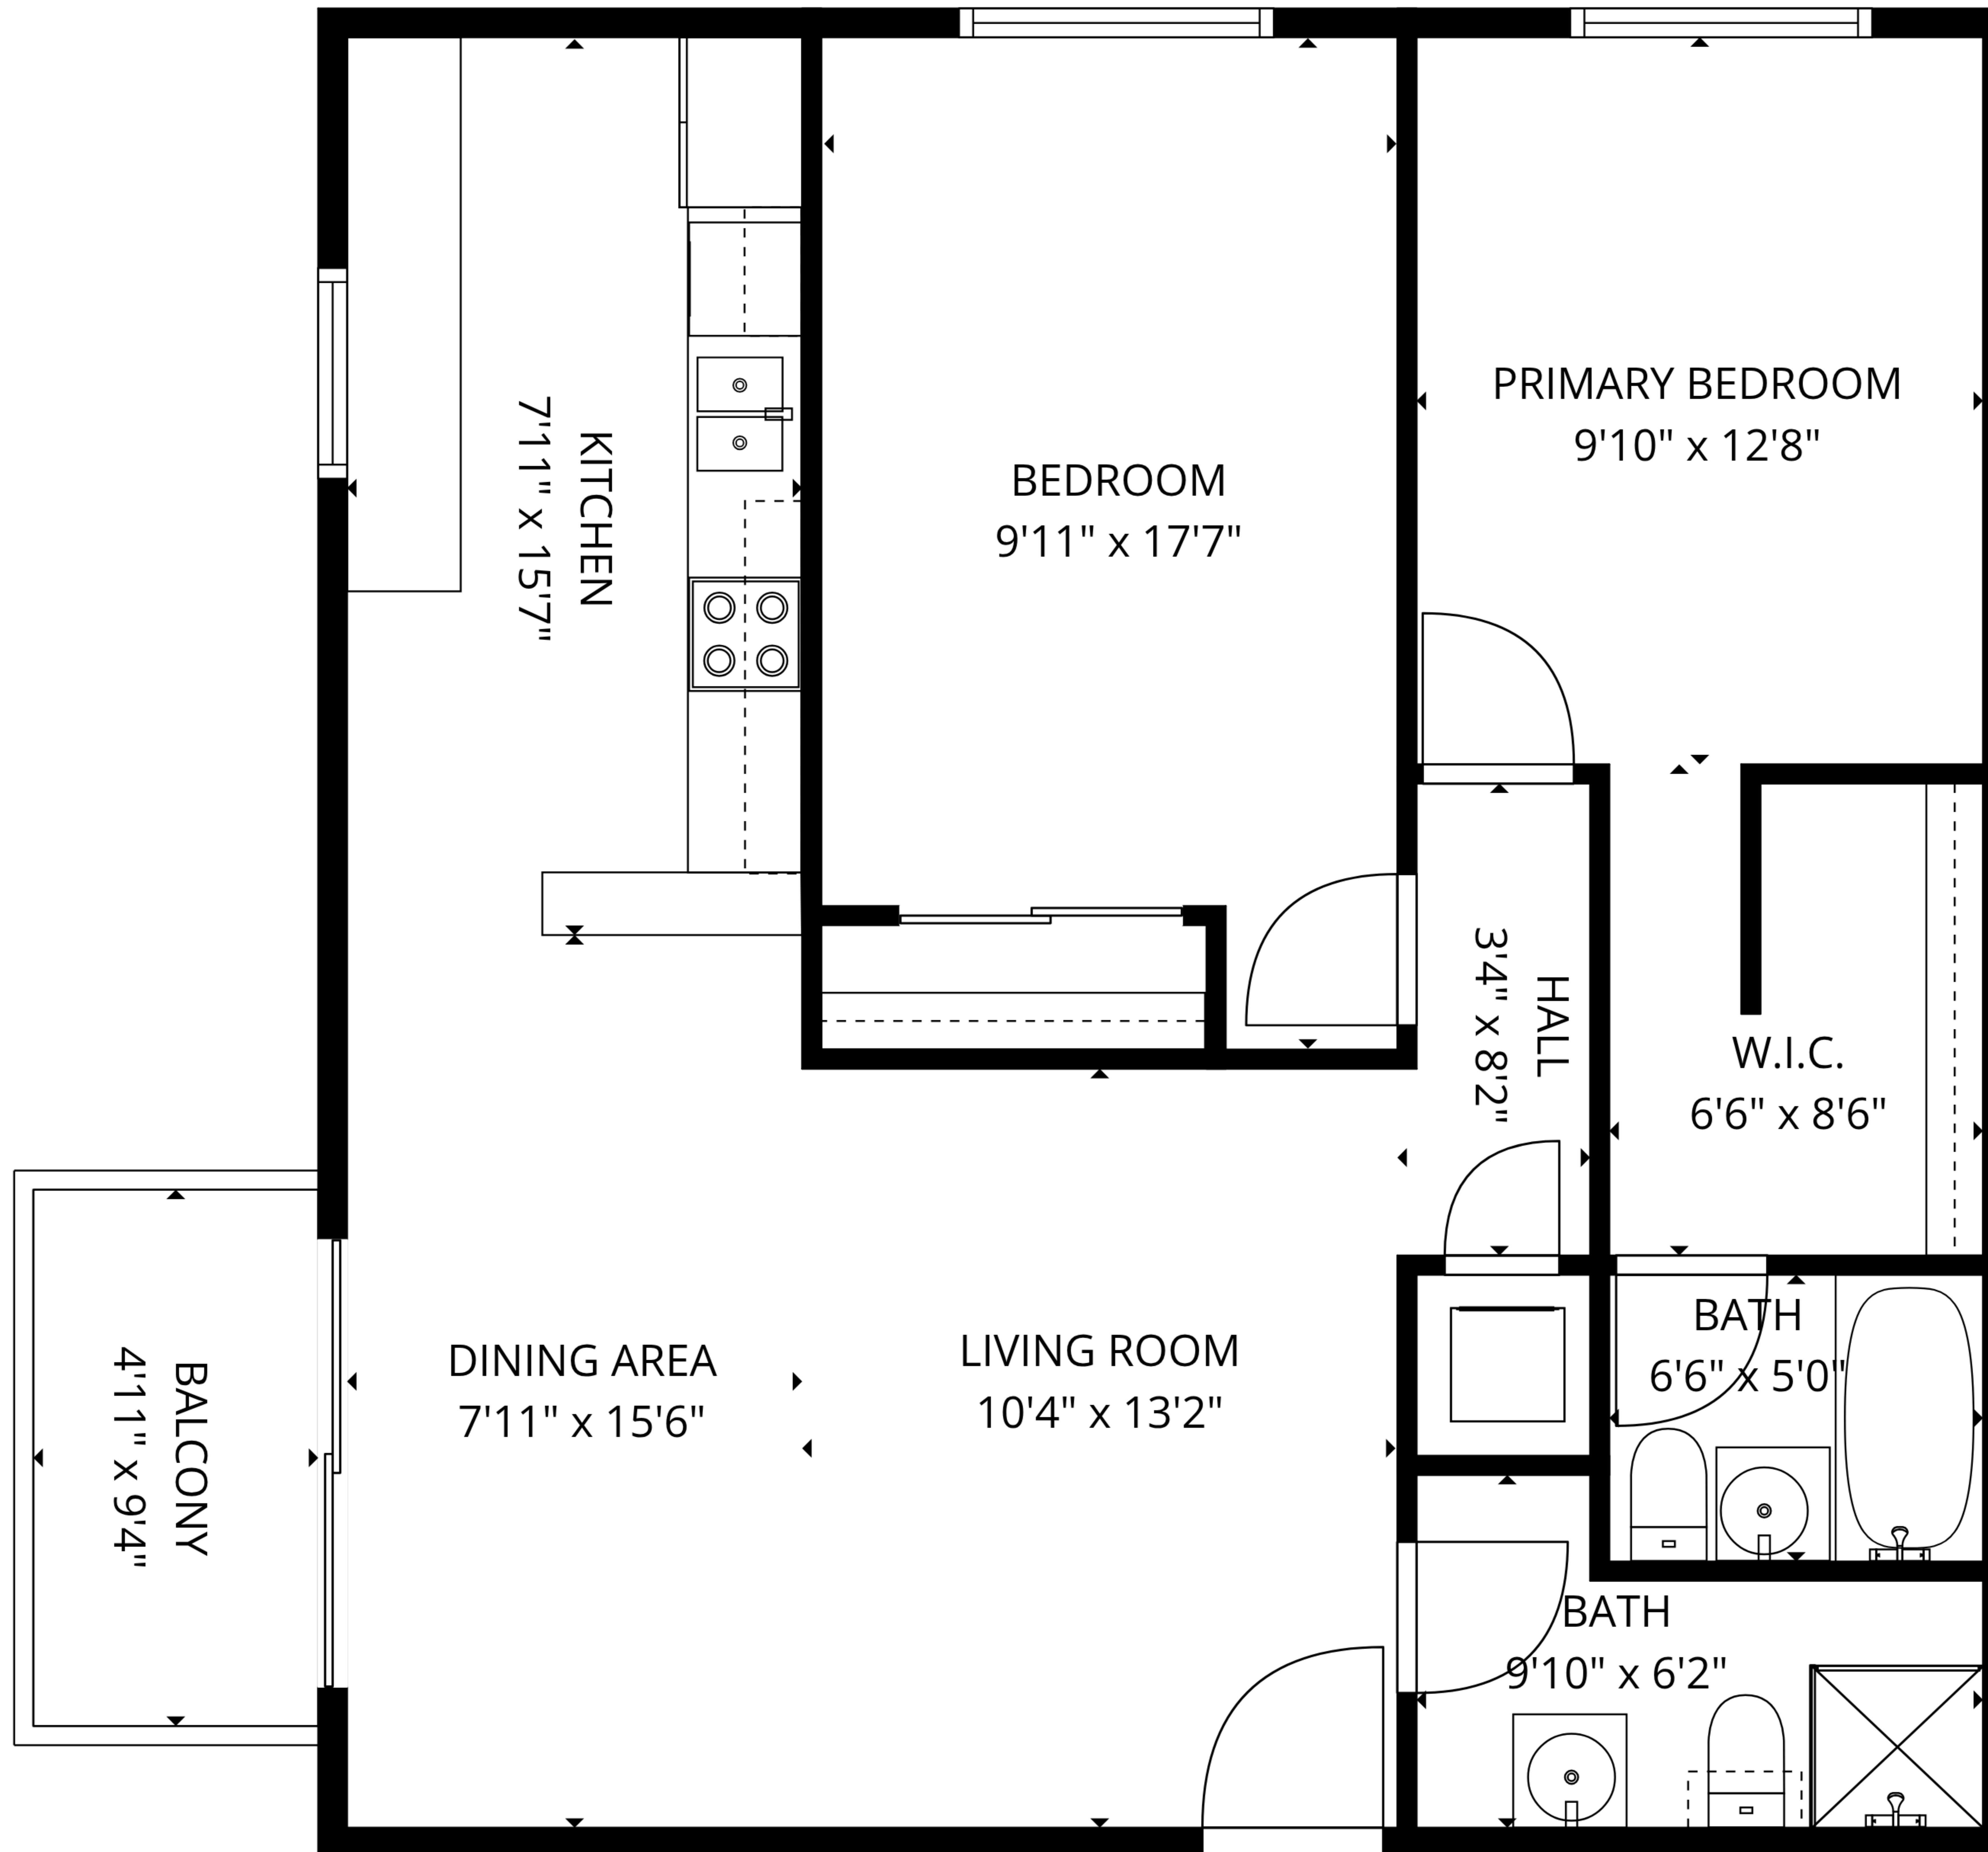

**TOTAL: 883 sq. ft**  
 1st floor: 883 sq. ft  
 EXCLUDED AREAS: BALCONY: 46 sq. ft, WALLS: 61 sq. ft

SIZES AND DIMENSIONS ARE APPROXIMATE, ACTUAL MAY VARY.

**TOTAL: 883 sq. ft**  
 1st floor: 883 sq. ft  
 EXCLUDED AREAS: BALCONY: 46 sq. ft, WALLS: 61 sq. ft

SIZES AND DIMENSIONS ARE APPROXIMATE, ACTUAL MAY VARY.