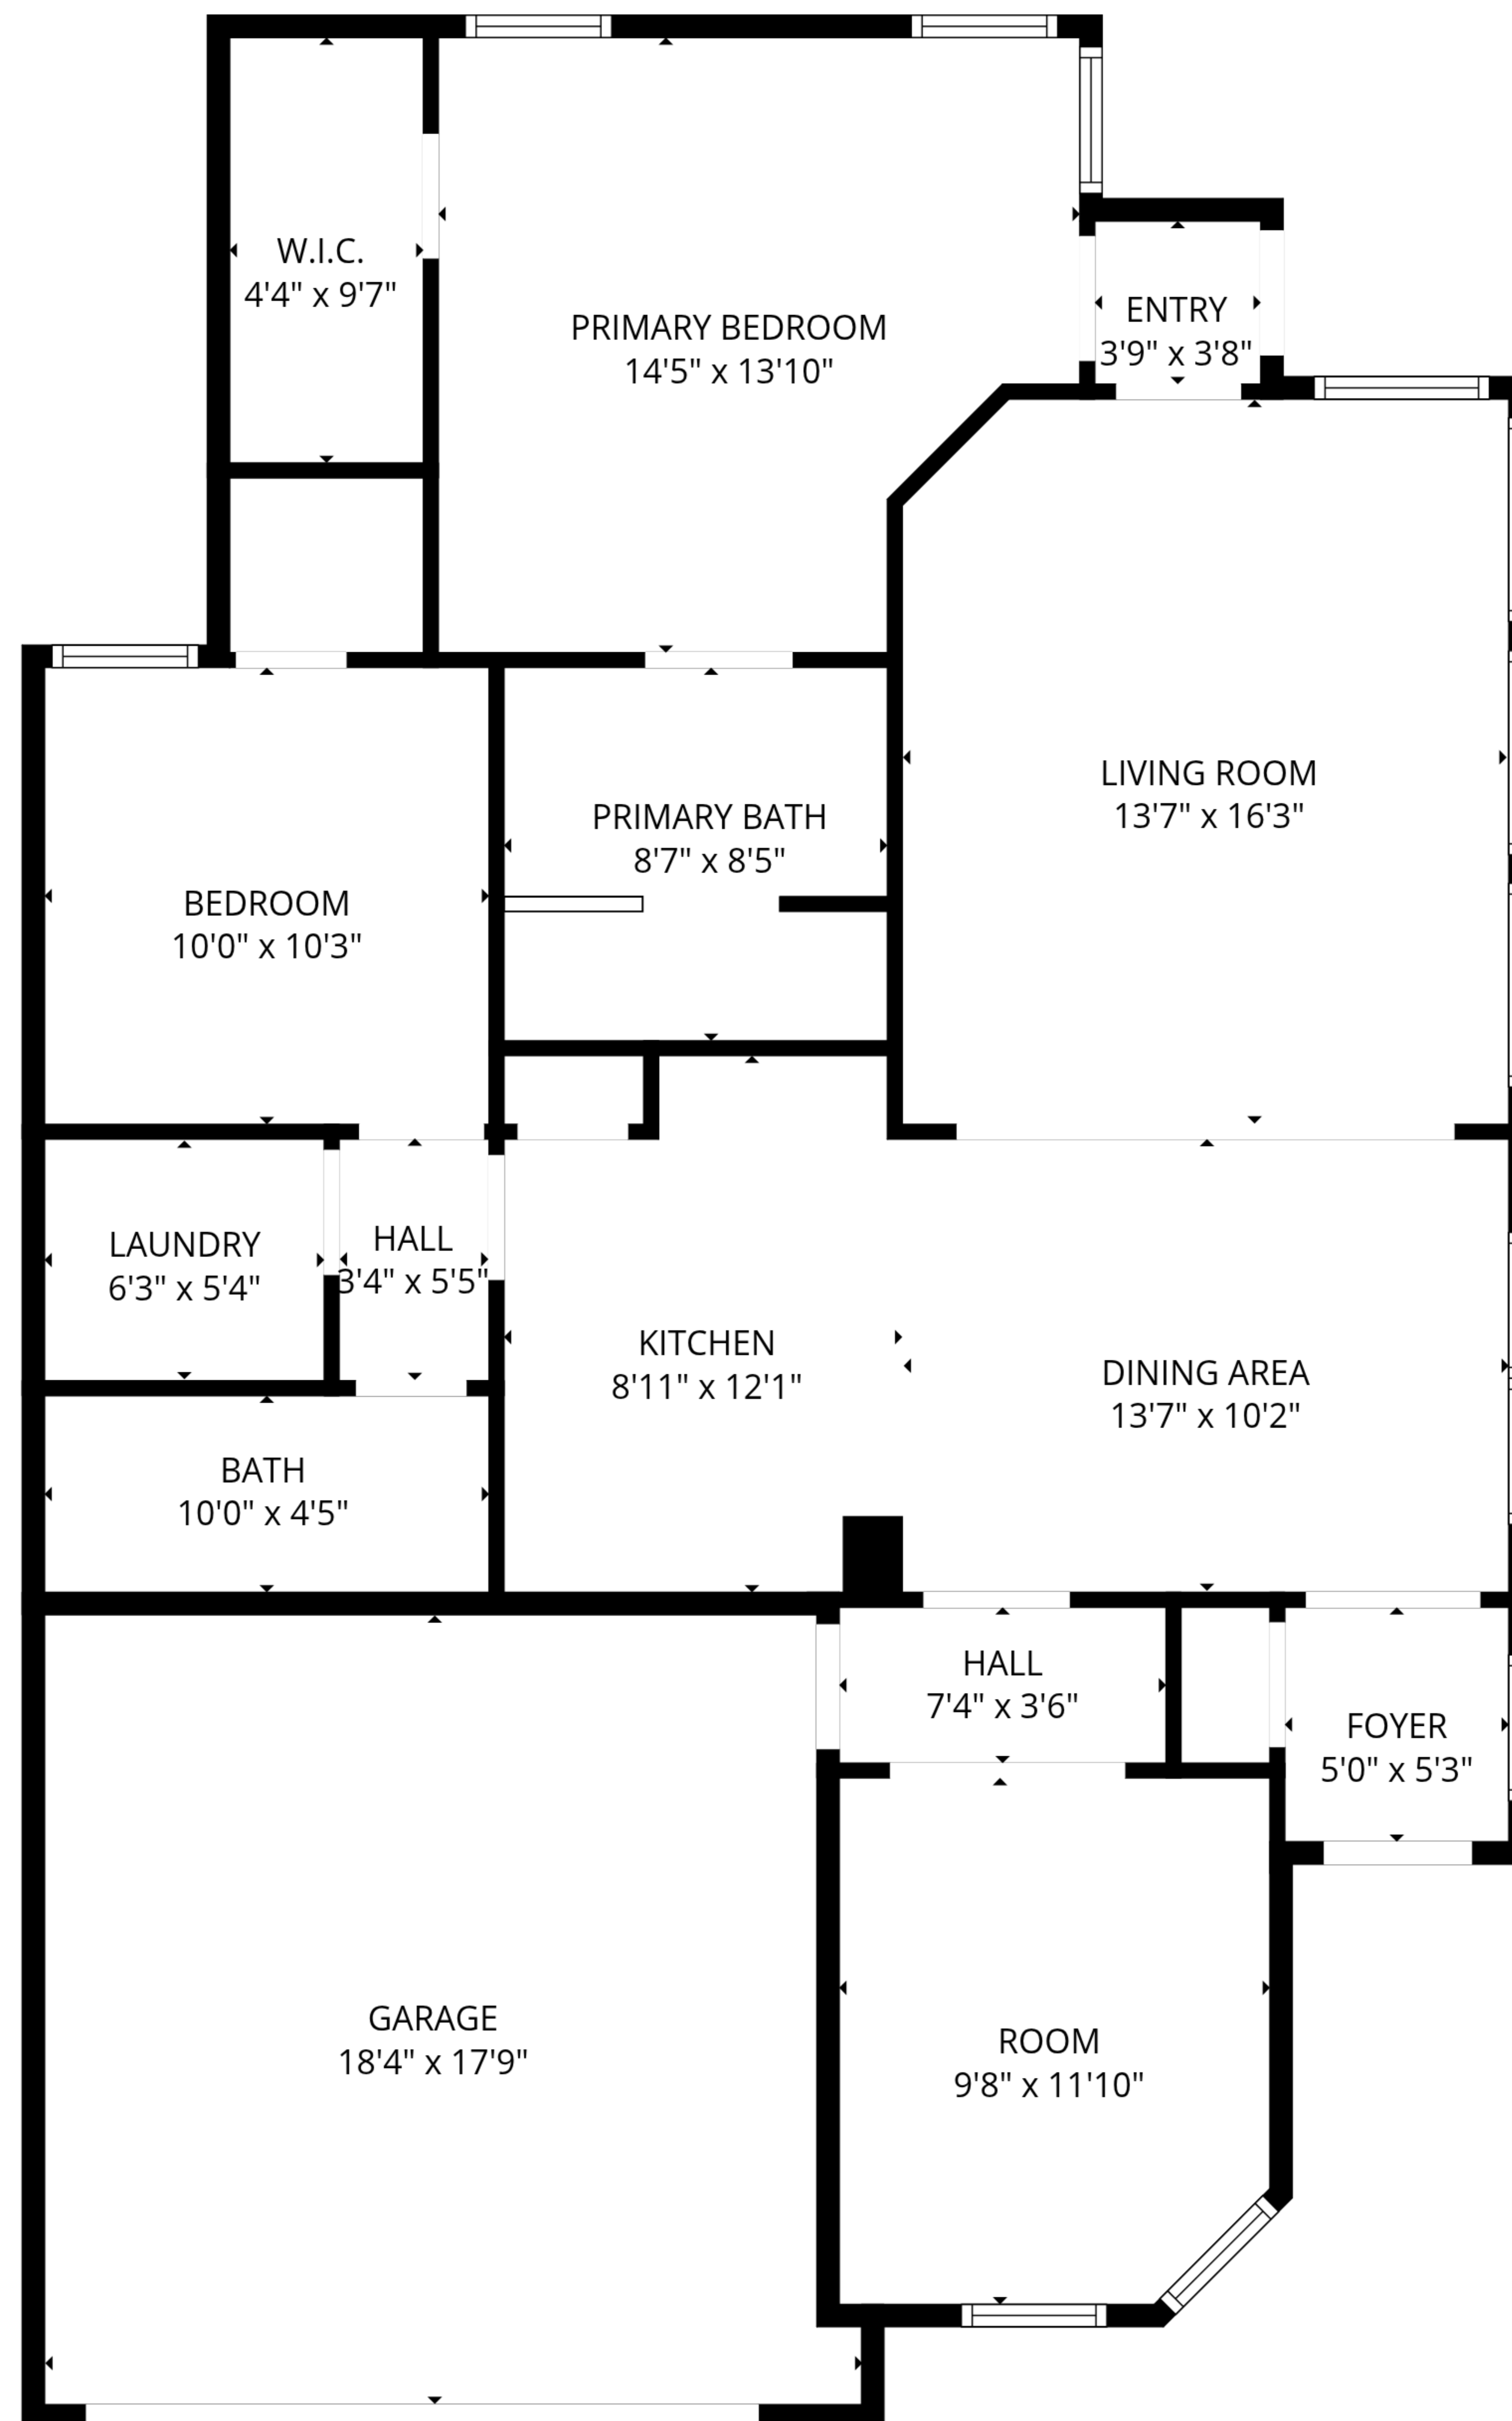

TOTAL: 1212 sq. ft
1st floor: 1212 sq. ft
EXCLUDED AREAS: GARAGE: 310 sq. ft, WALLS: 104 sq. ft

TOTAL: 1212 sq. ft
 1st floor: 1212 sq. ft
 EXCLUDED AREAS: GARAGE: 310 sq. ft, WALLS: 104 sq. ft