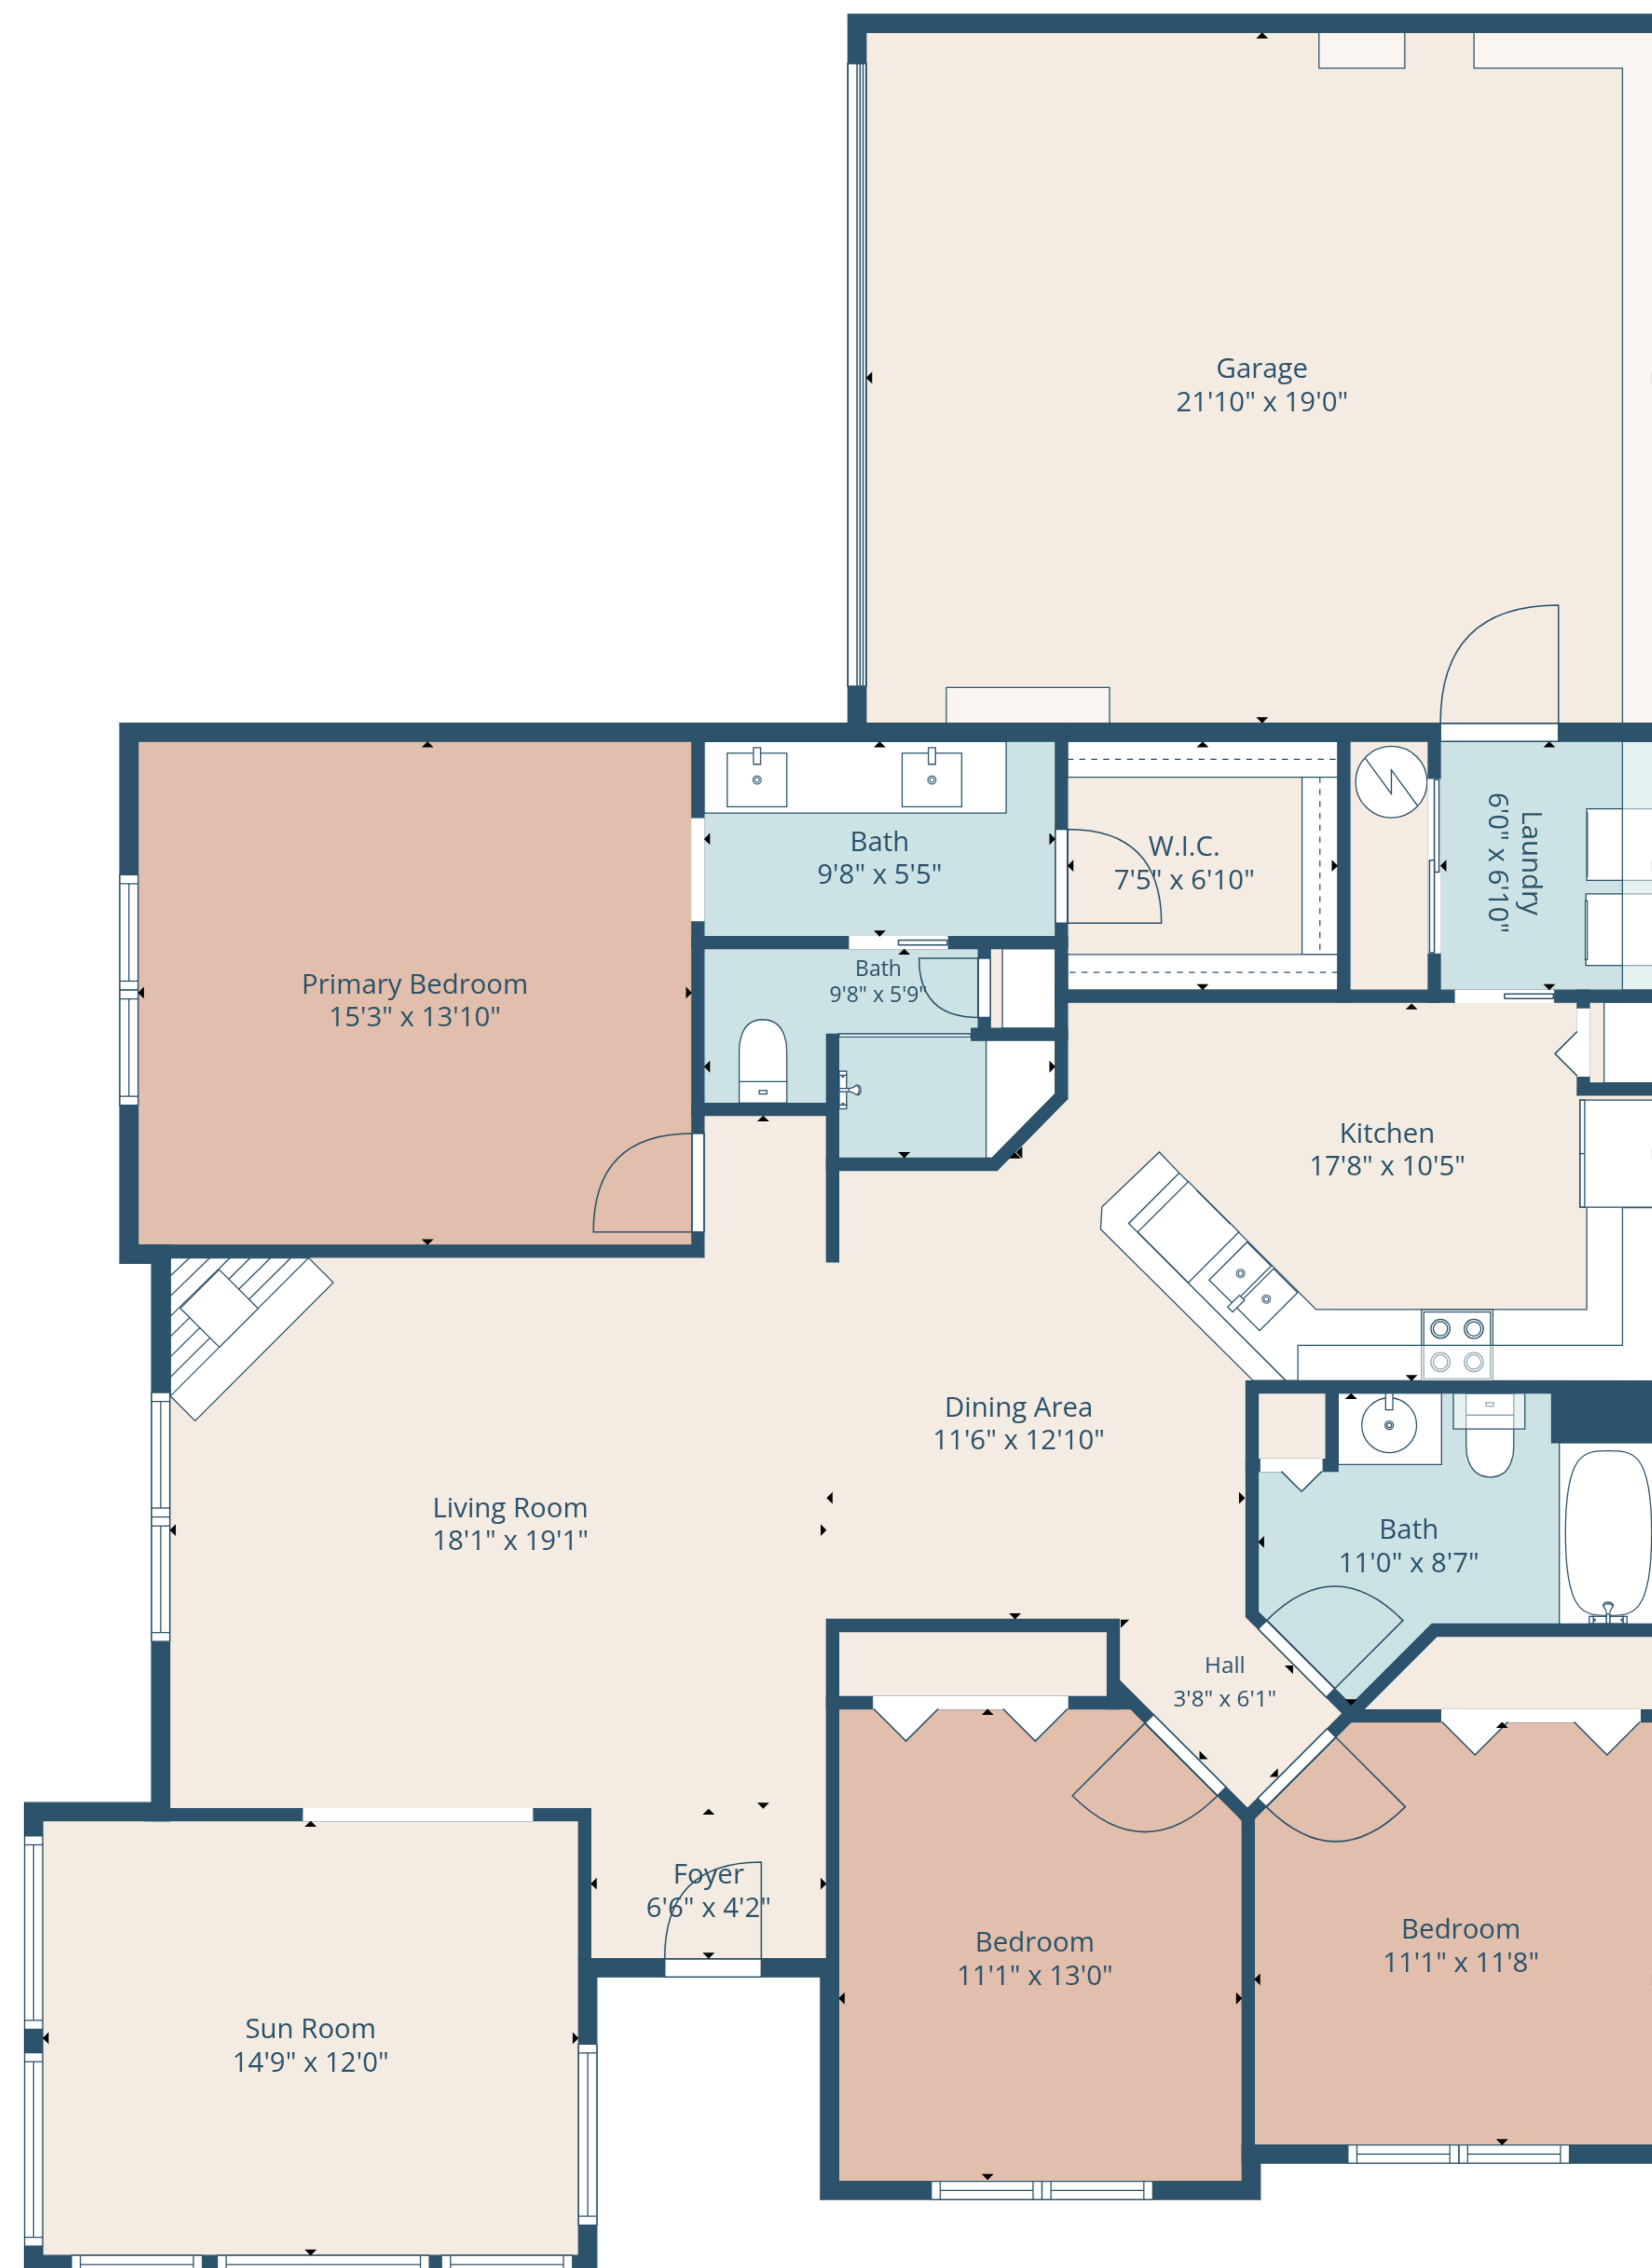

TOTAL: 1648 sq. ft
 1st floor: 1648 sq. ft
 EXCLUDED AREAS: GARAGE: 415 sq. ft, WALLS: 108 sq. ft

TOTAL: 1648 sq. ft
 1st floor: 1648 sq. ft
 EXCLUDED AREAS: GARAGE: 415 sq. ft, WALLS: 108 sq. ft