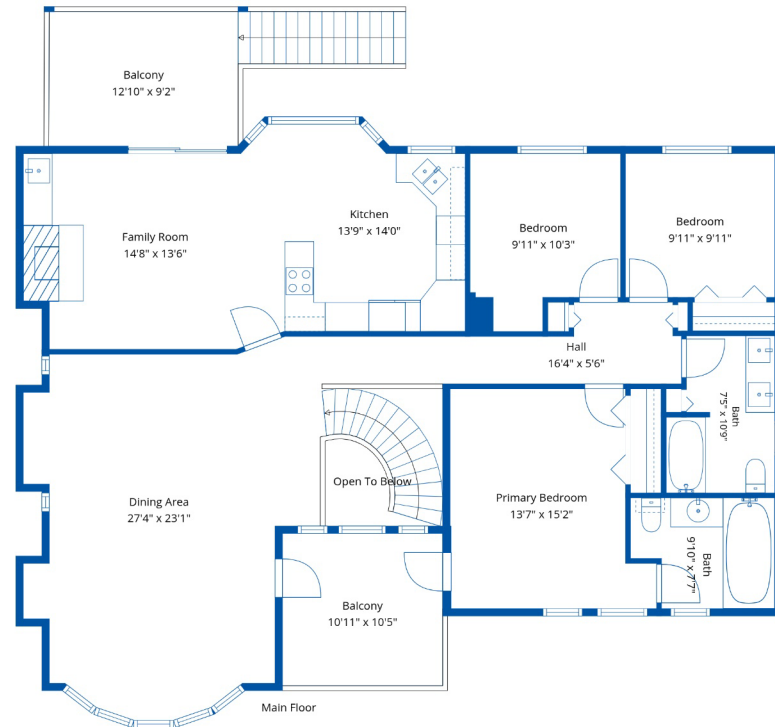

Main Floor

Estimated Areas:

Below Main: 1530 sq. ft

Main Floor: 1689 sq. ft

Total: 3219 Sq. Ft