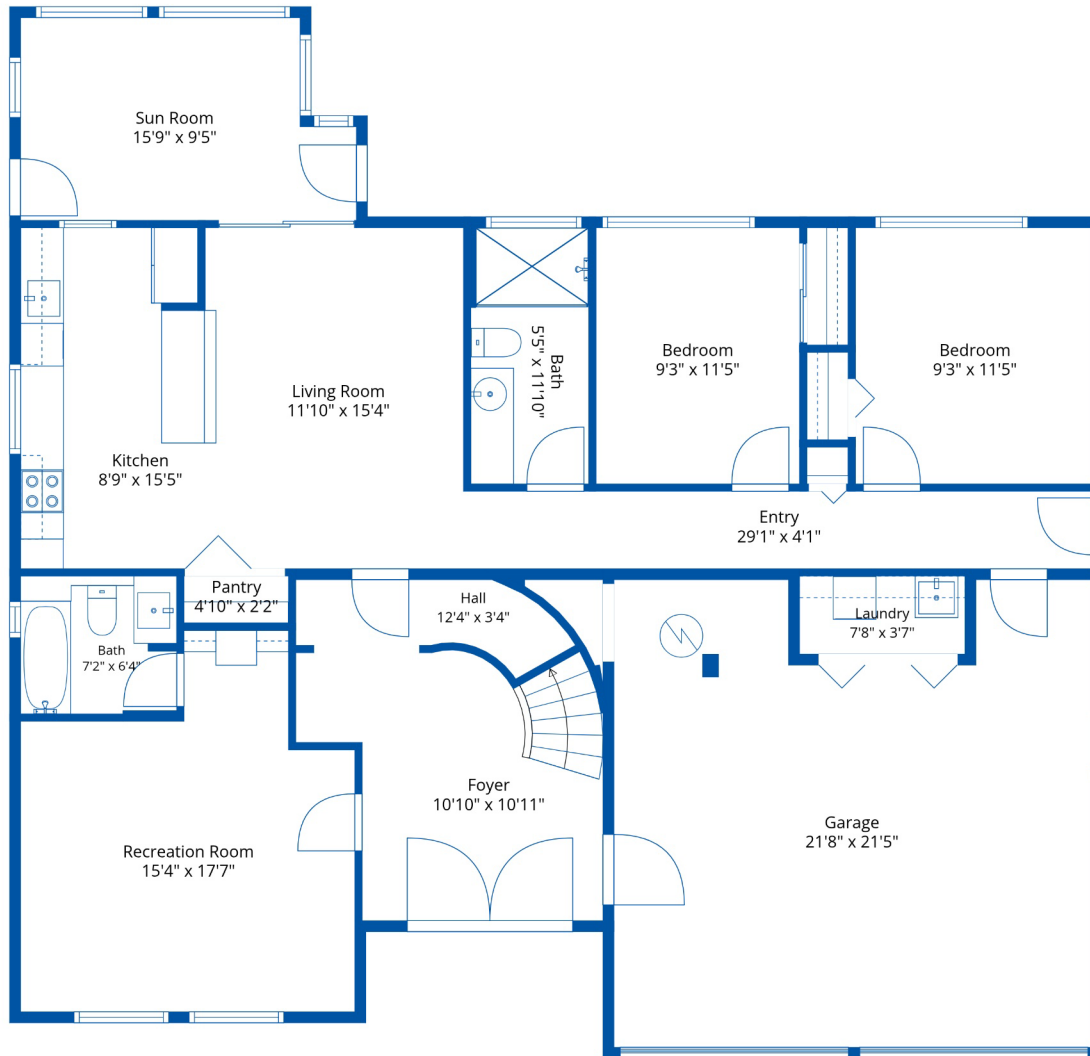

## Estimated Areas:

Below Main: 1530 sq. ft

Main Floor: 1689 sq. ft

**Total: 3219 Sq. Ft**