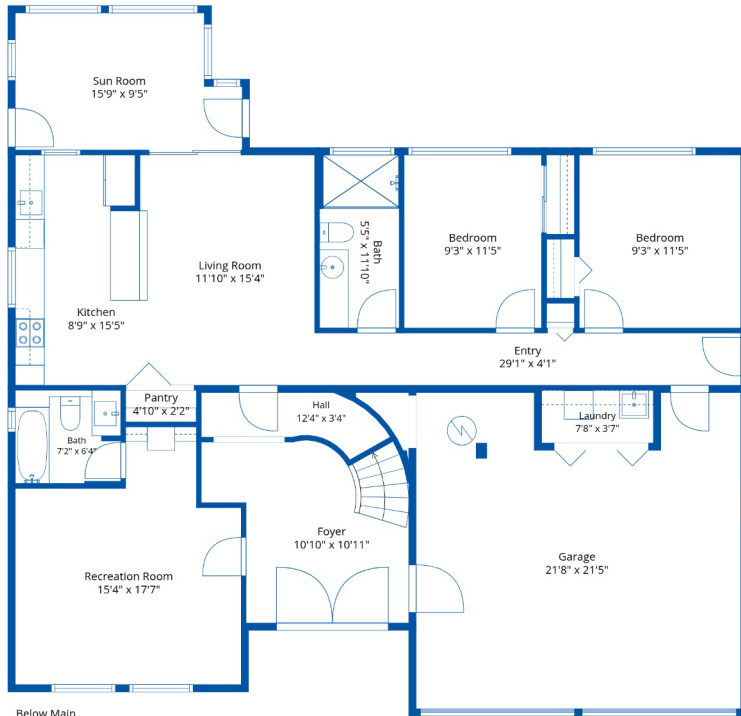

34762 2 Ave

Corrie Real Estate Team
604-897-1454
david@davidcorrie.com

Below Main