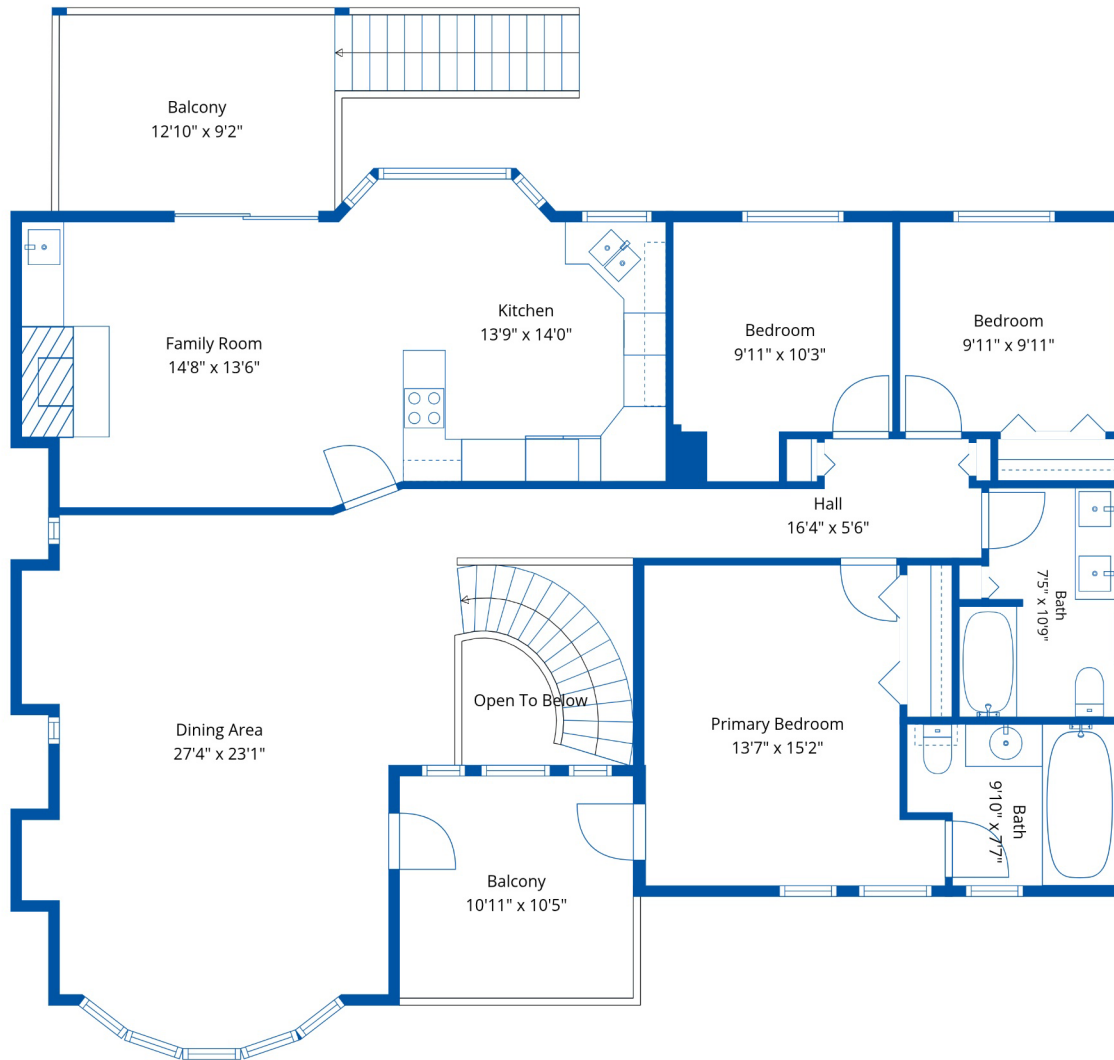

## Estimated Areas:

Below Main: 1530 sq. ft

Main Floor: 1689 sq. ft

**Total: 3219 Sq. Ft**