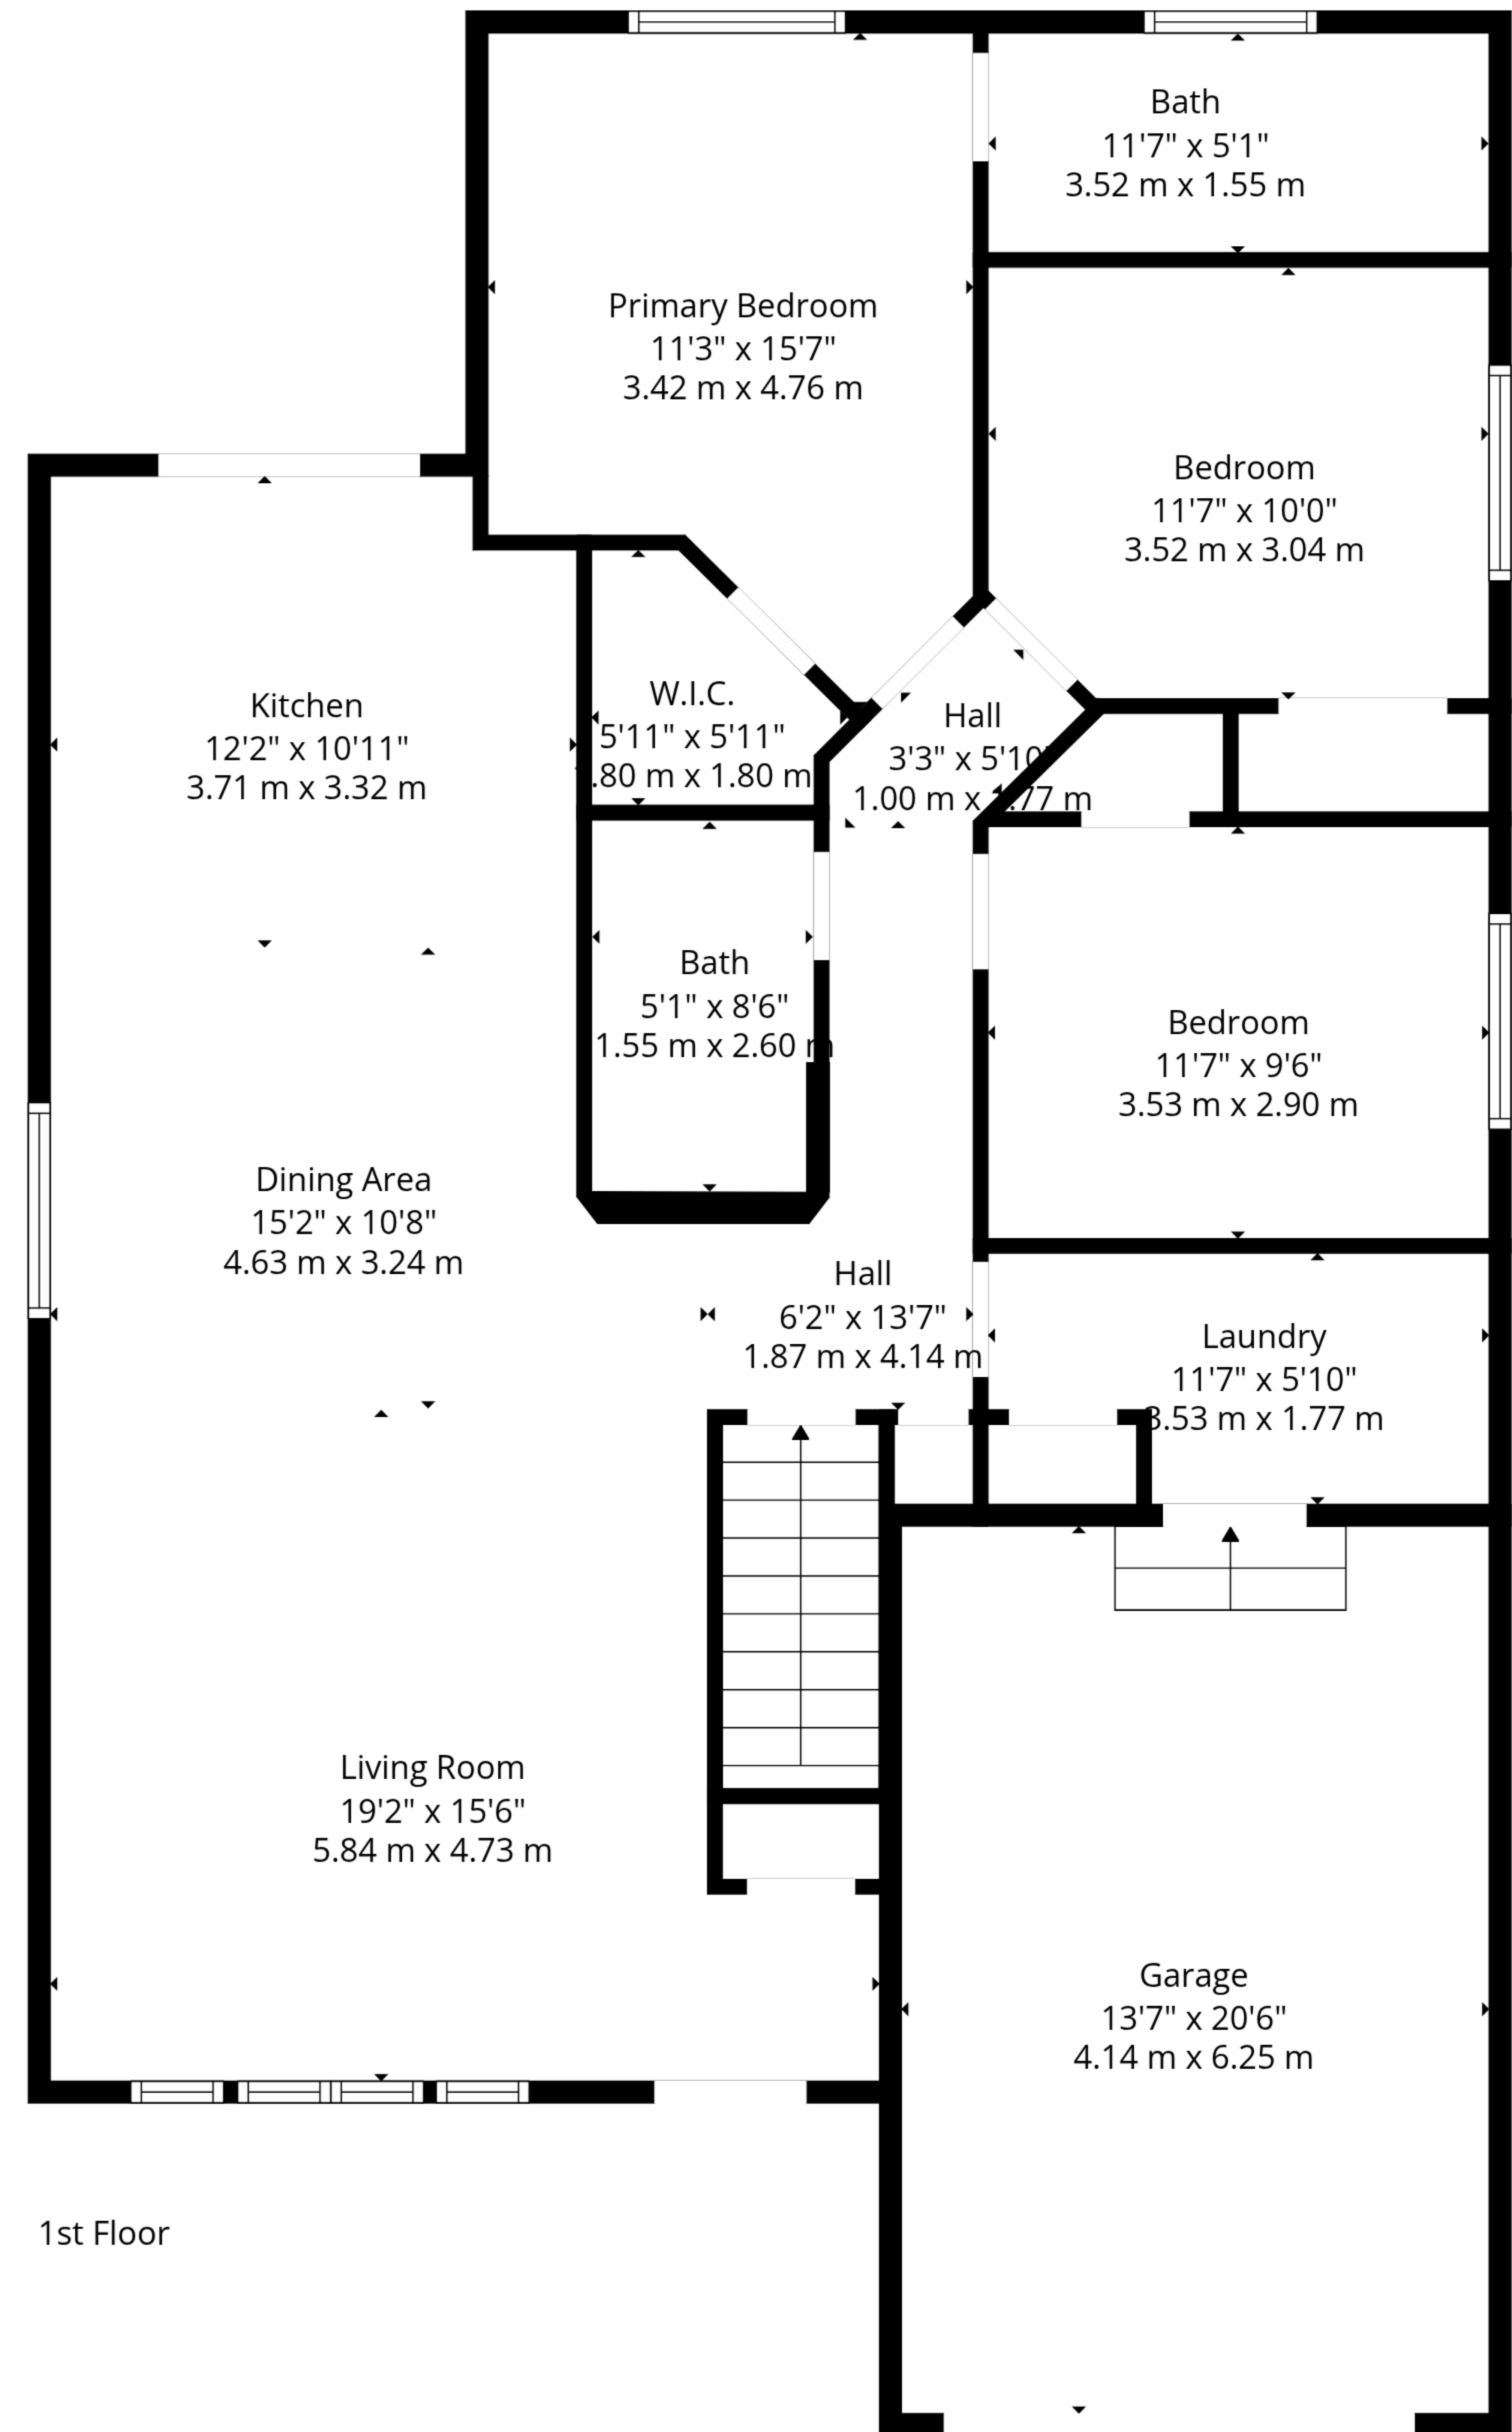

**TOTAL: 1281 sq. ft, 119 m2**

Basement: 0 sq. ft, 0 m2, 1st floor: 1281 sq. ft, 119 m2

EXCLUDED AREAS: BASEMENT: 1211 sq. ft, 113 m2, GARAGE: 278 sq. ft, 26 m2, WALLS: 182 sq. ft, 17 m2

**TOTAL: 1281 sq. ft, 119 m2**

Basement: 0 sq. ft, 0 m2, 1st floor: 1281 sq. ft, 119 m2

EXCLUDED AREAS: BASEMENT: 1211 sq. ft, 113 m2, GARAGE: 278 sq. ft, 26 m2, WALLS: 182 sq. ft, 17 m2

Basement

1st Floor

**TOTAL: 1281 sq. ft, 119 m2**  
 Basement: 0 sq. ft, 0 m2, 1st floor: 1281 sq. ft, 119 m2  
 EXCLUDED AREAS: BASEMENT: 1211 sq. ft, 113 m2, GARAGE: 278 sq. ft, 26 m2, WALLS: 182 sq. ft, 17 m2