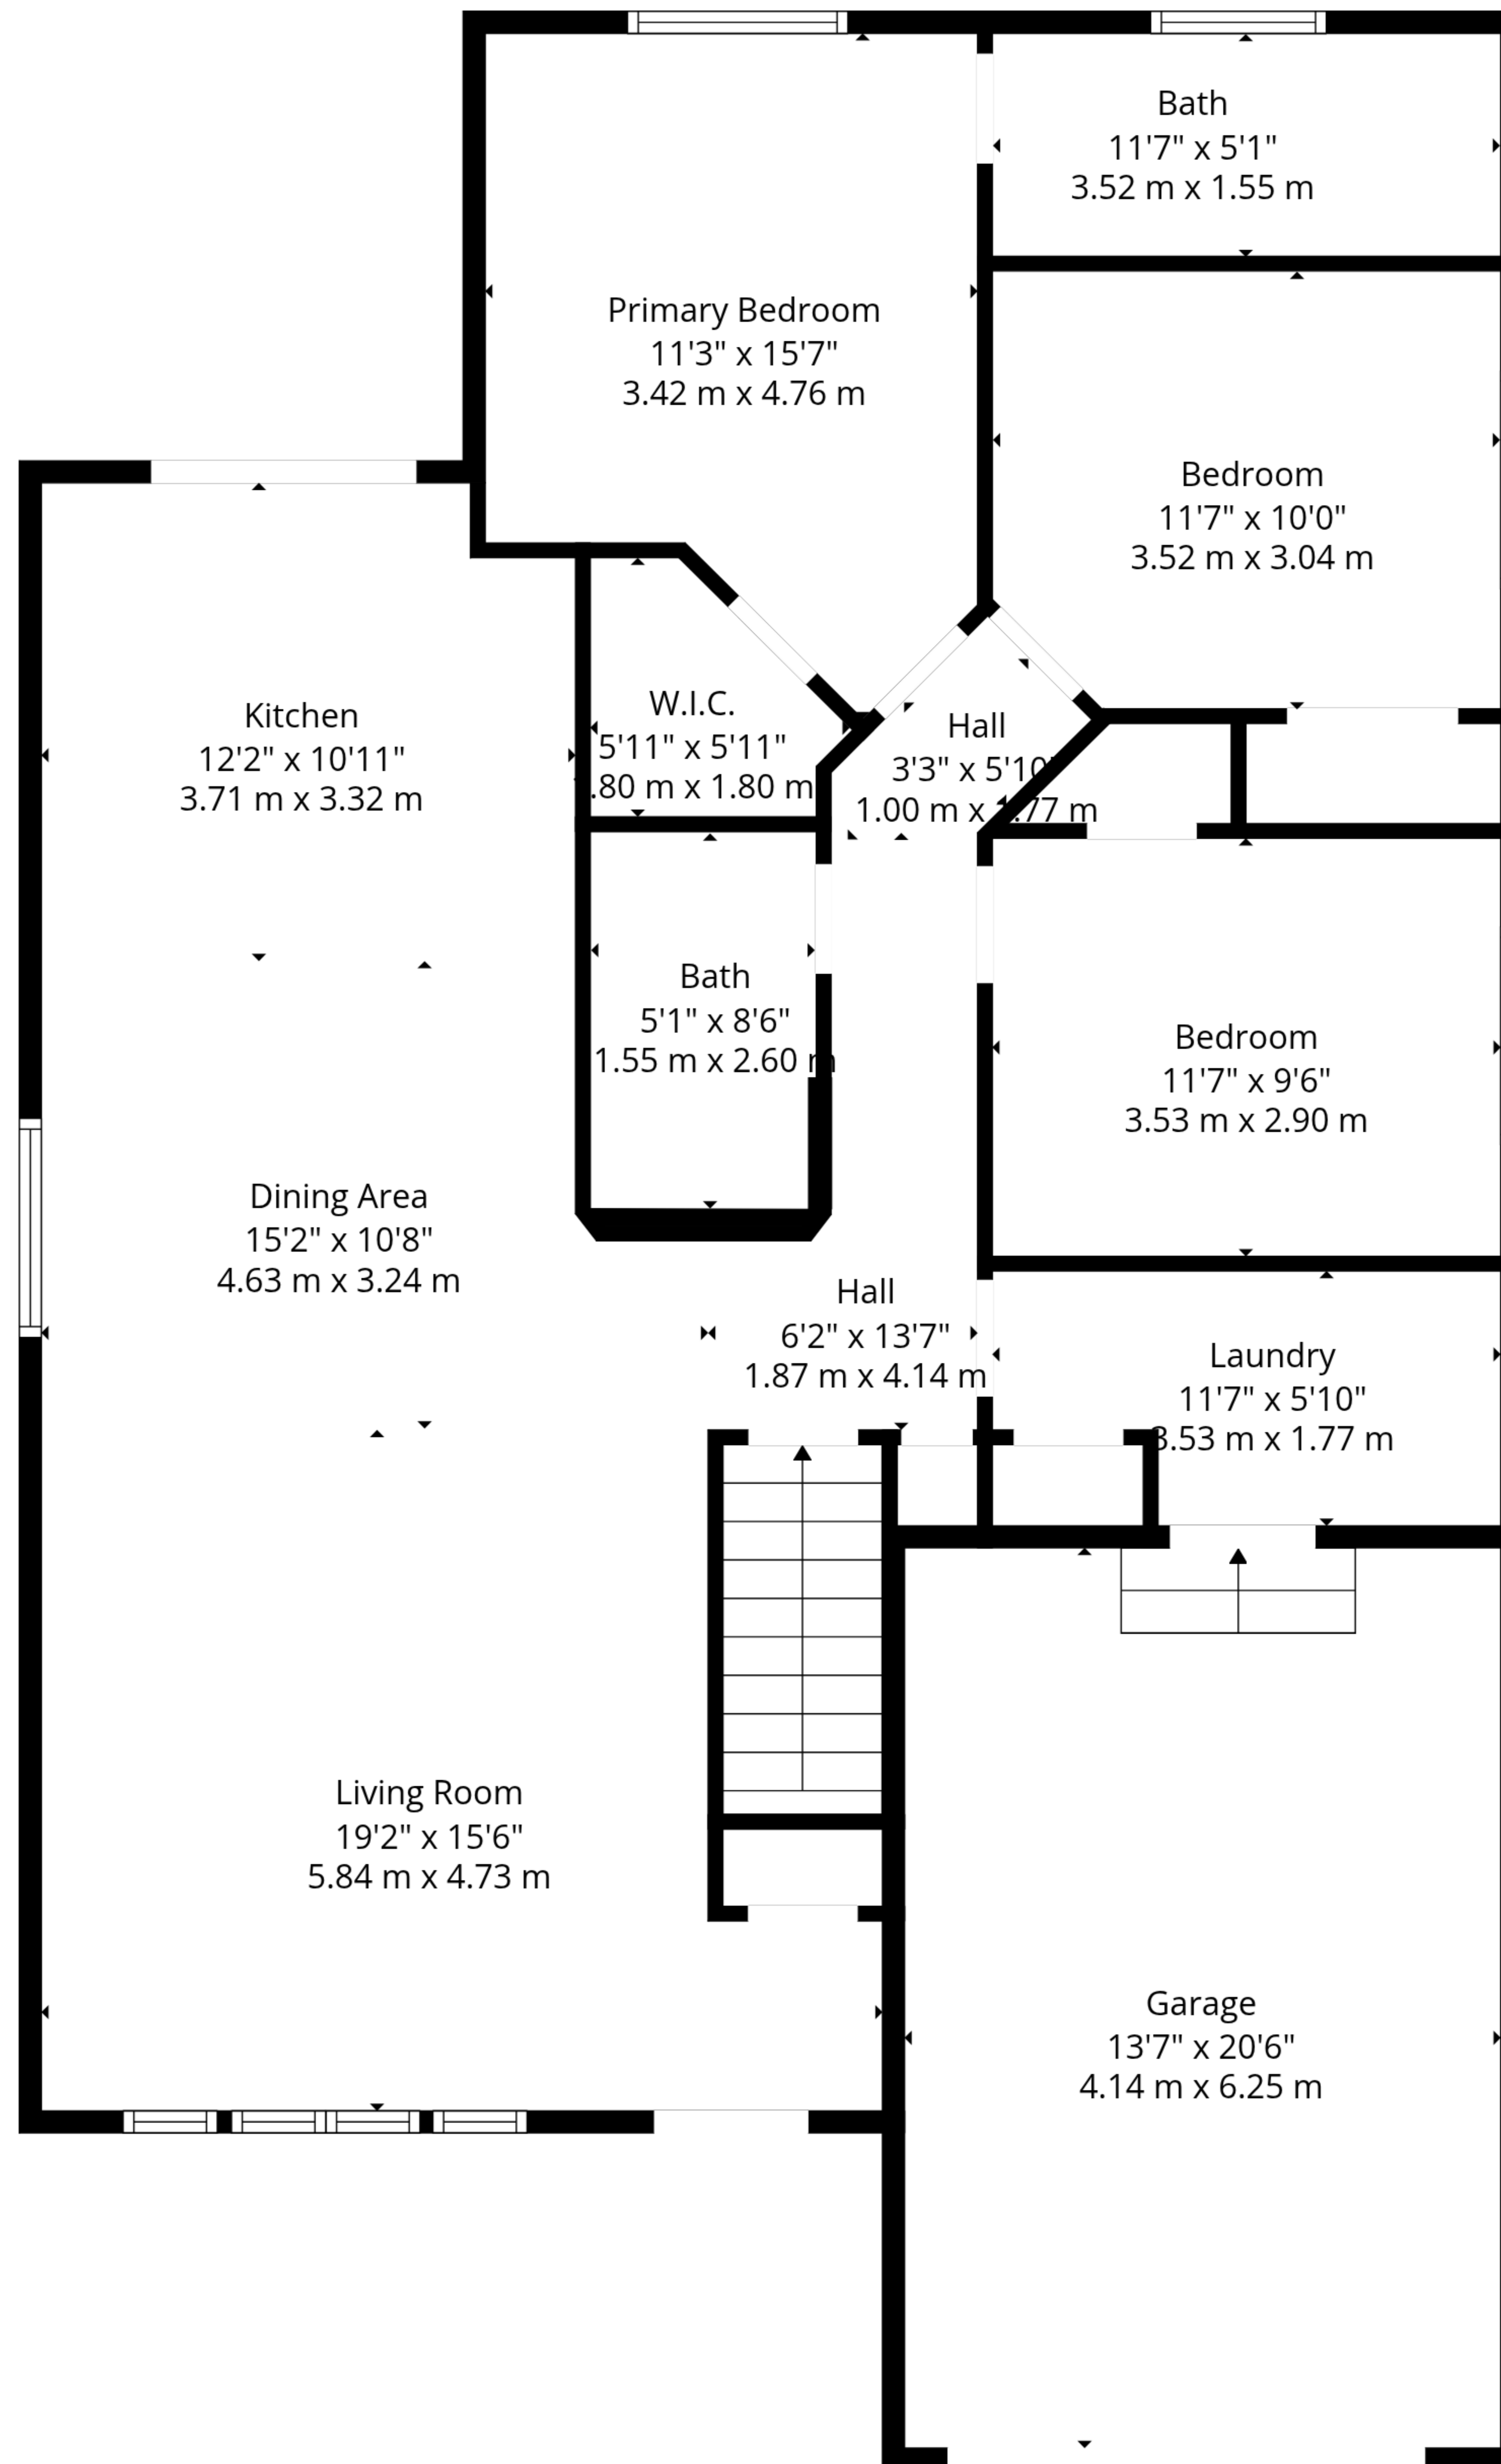

**TOTAL: 1281 sq. ft, 119 m2**

Basement: 0 sq. ft, 0 m2, 1st floor: 1281 sq. ft, 119 m2

EXCLUDED AREAS: BASEMENT: 1211 sq. ft, 113 m2, GARAGE: 278 sq. ft, 26 m2, WALLS: 182 sq. ft, 17 m2

**TOTAL: 1281 sq. ft, 119 m2**

Basement: 0 sq. ft, 0 m2, 1st floor: 1281 sq. ft, 119 m2

EXCLUDED AREAS: BASEMENT: 1211 sq. ft, 113 m2, GARAGE: 278 sq. ft, 26 m2, WALLS: 182 sq. ft, 17 m2

Basement

1st Floor

**TOTAL: 1281 sq. ft, 119 m2**  
 Basement: 0 sq. ft, 0 m2, 1st floor: 1281 sq. ft, 119 m2  
 EXCLUDED AREAS: BASEMENT: 1211 sq. ft, 113 m2, GARAGE: 278 sq. ft, 26 m2, WALLS: 182 sq. ft, 17 m2