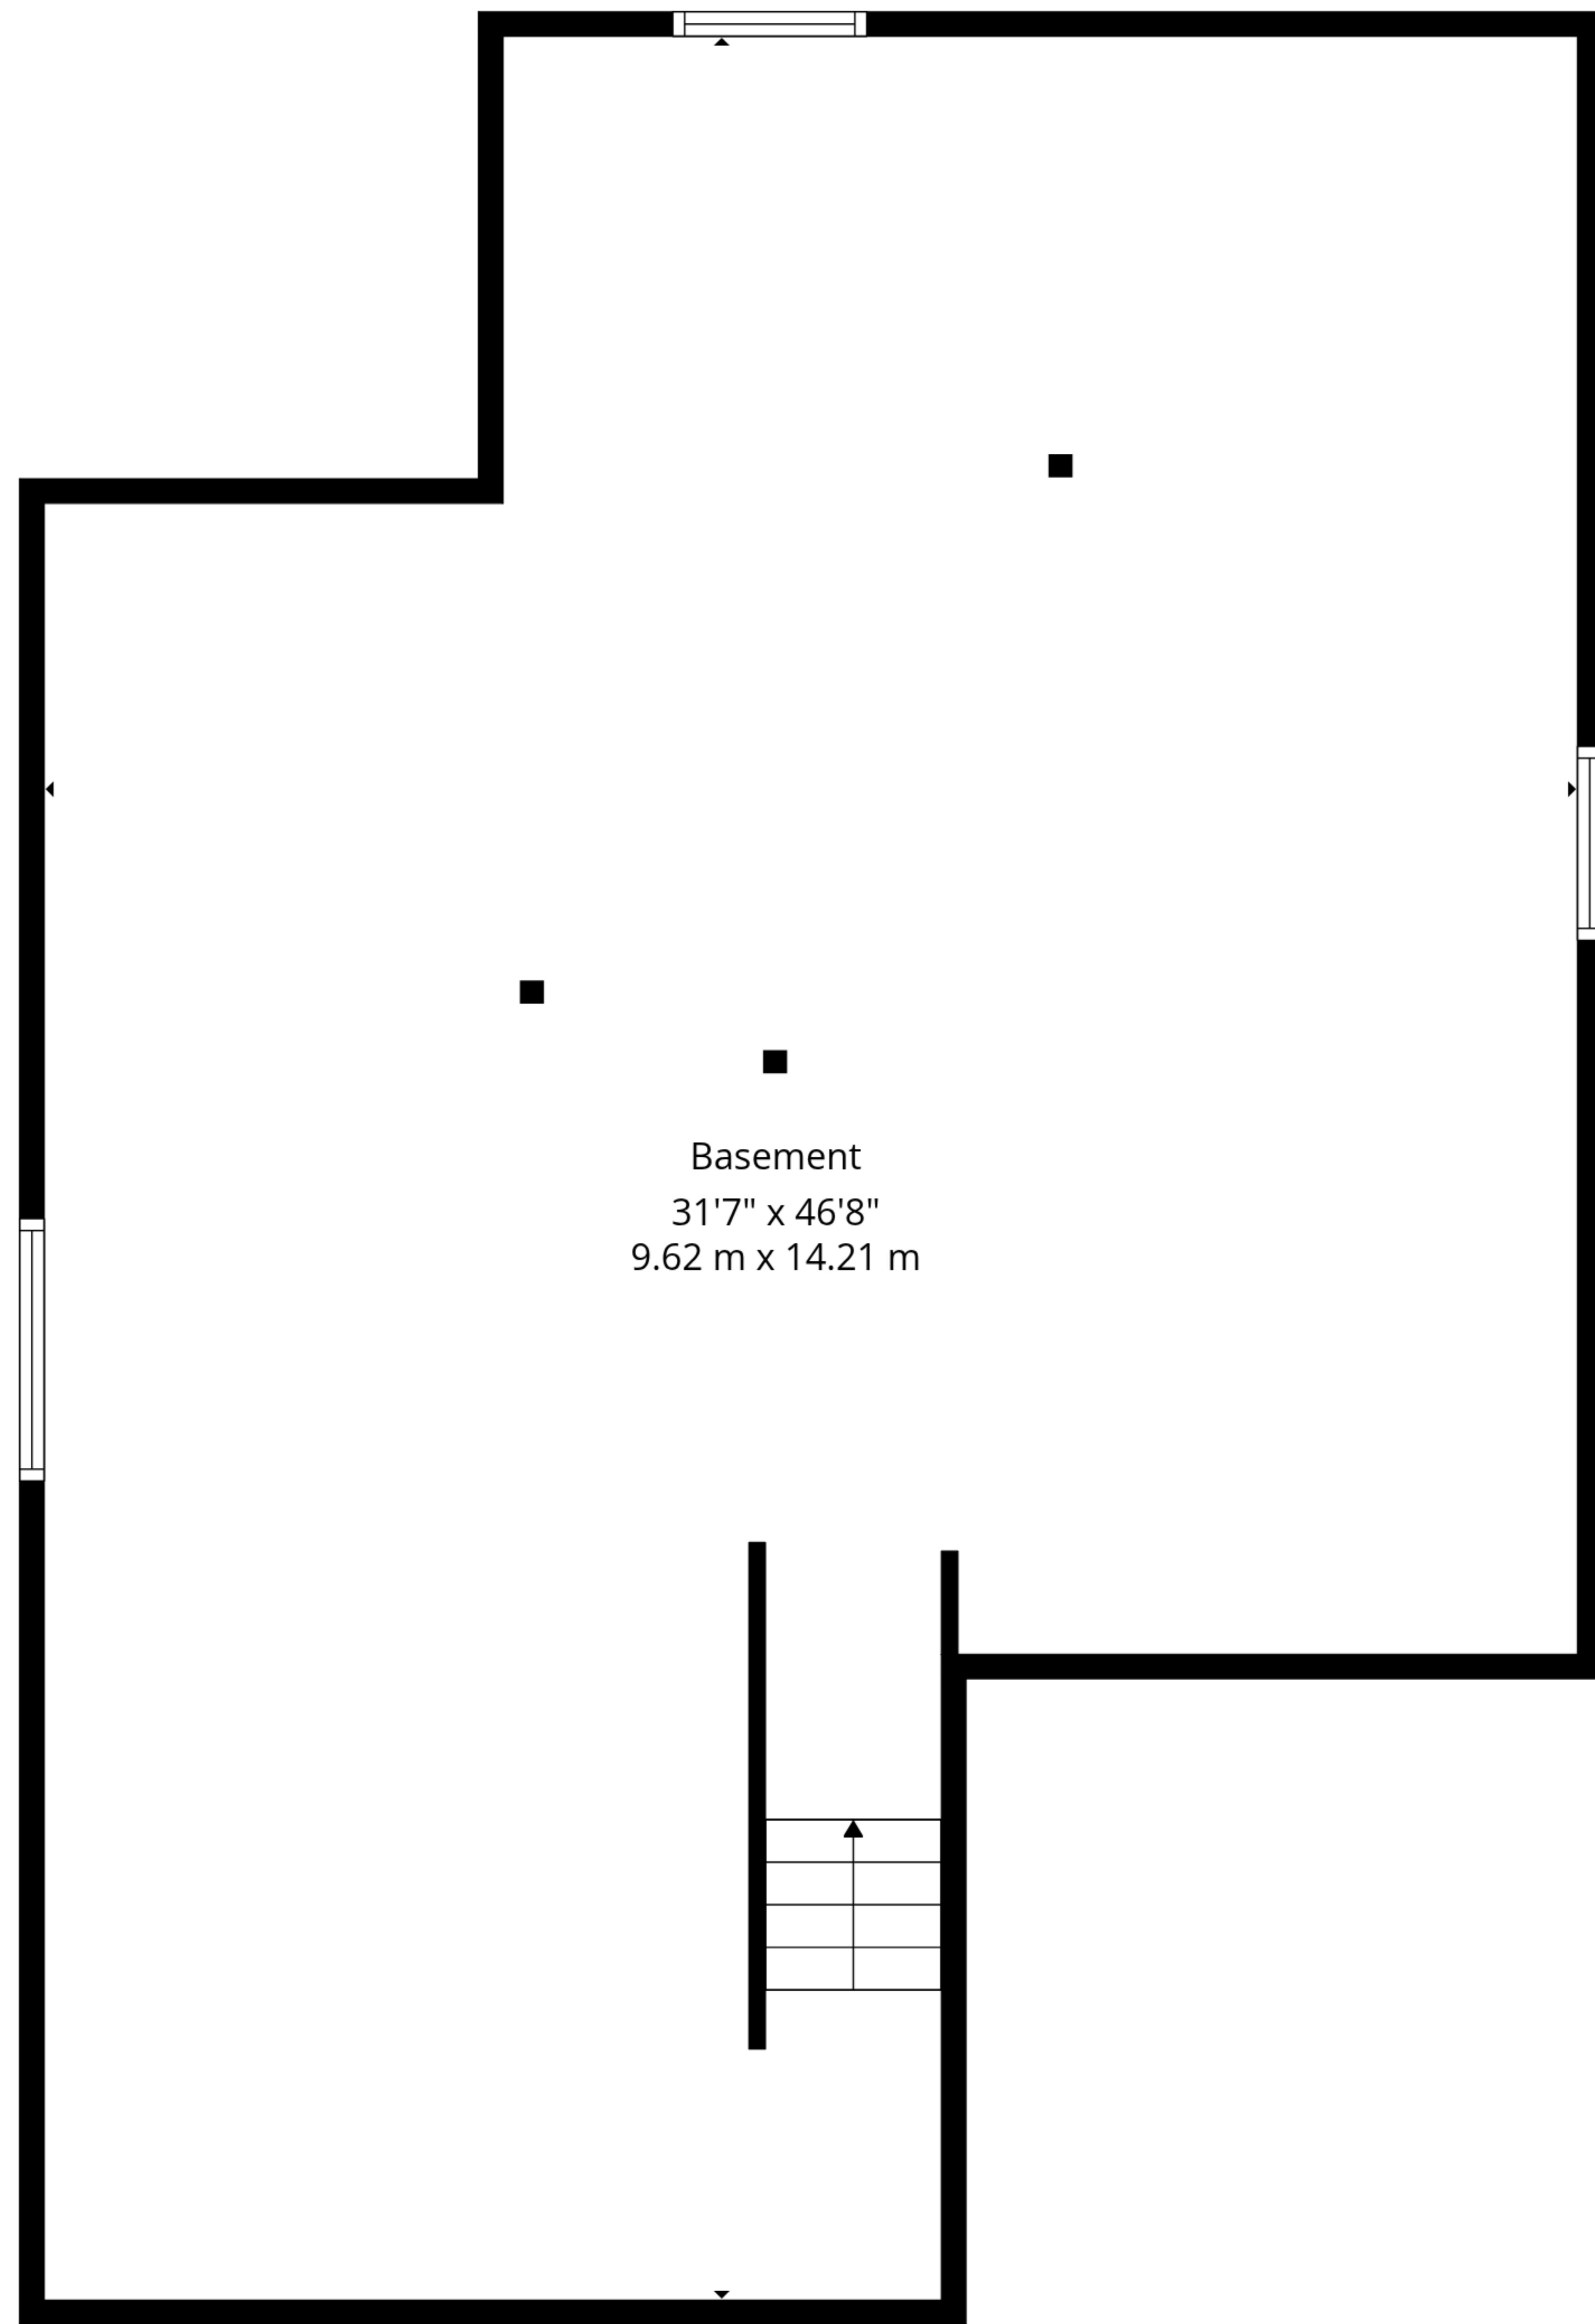

**TOTAL: 1281 sq. ft, 119 m2**

Basement: 0 sq. ft, 0 m2, 1st floor: 1281 sq. ft, 119 m2

EXCLUDED AREAS: BASEMENT: 1211 sq. ft, 113 m2, GARAGE: 278 sq. ft, 26 m2, WALLS: 182 sq. ft, 17 m2

**TOTAL: 1281 sq. ft, 119 m2**

Basement: 0 sq. ft, 0 m2, 1st floor: 1281 sq. ft, 119 m2

EXCLUDED AREAS: BASEMENT: 1211 sq. ft, 113 m2, GARAGE: 278 sq. ft, 26 m2, WALLS: 182 sq. ft, 17 m2

Basement

1st Floor

**TOTAL: 1281 sq. ft, 119 m2**  
 Basement: 0 sq. ft, 0 m2, 1st floor: 1281 sq. ft, 119 m2  
 EXCLUDED AREAS: BASEMENT: 1211 sq. ft, 113 m2, GARAGE: 278 sq. ft, 26 m2, WALLS: 182 sq. ft, 17 m2