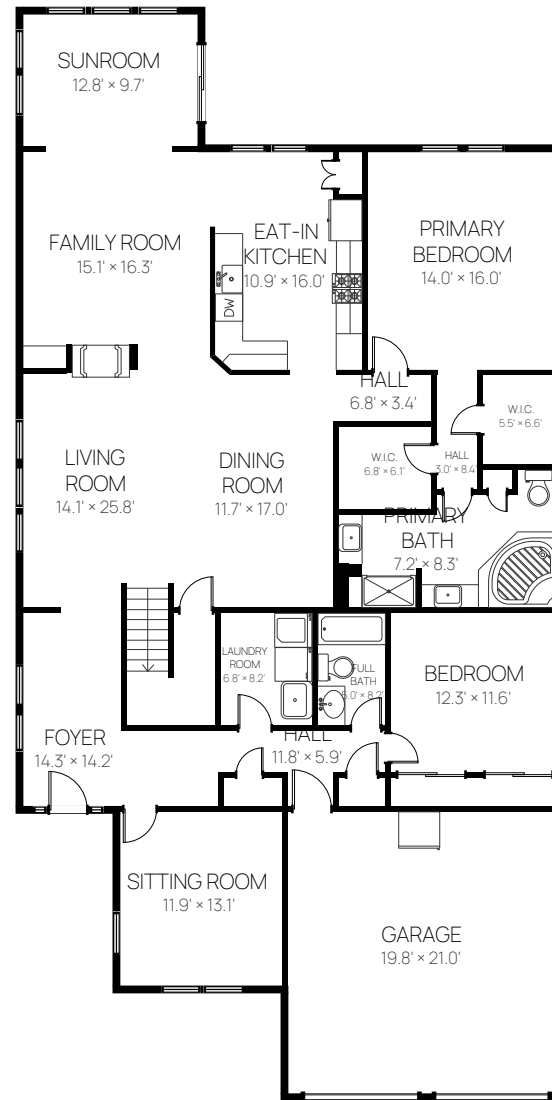

First Floor

Total GLA: 3.461 sq. ft | Total: 4.392 sq. ft

First Floor: 2.273 sq. ft (Excluded areas 429 sq. ft)

Second Floor: 1.188 sq. ft (Excluded areas 502 sq. ft)

Measurements deemed highly reliable, but not guaranteed.

Second Floor

Total GLA: 3.461 sq. ft | Total: 4.392 sq. ft

First Floor: 2.273 sq. ft (Excluded areas 429 sq. ft)

Second Floor: 1.188 sq. ft (Excluded areas 502 sq. ft)

Measurements deemed highly reliable, but not guaranteed.