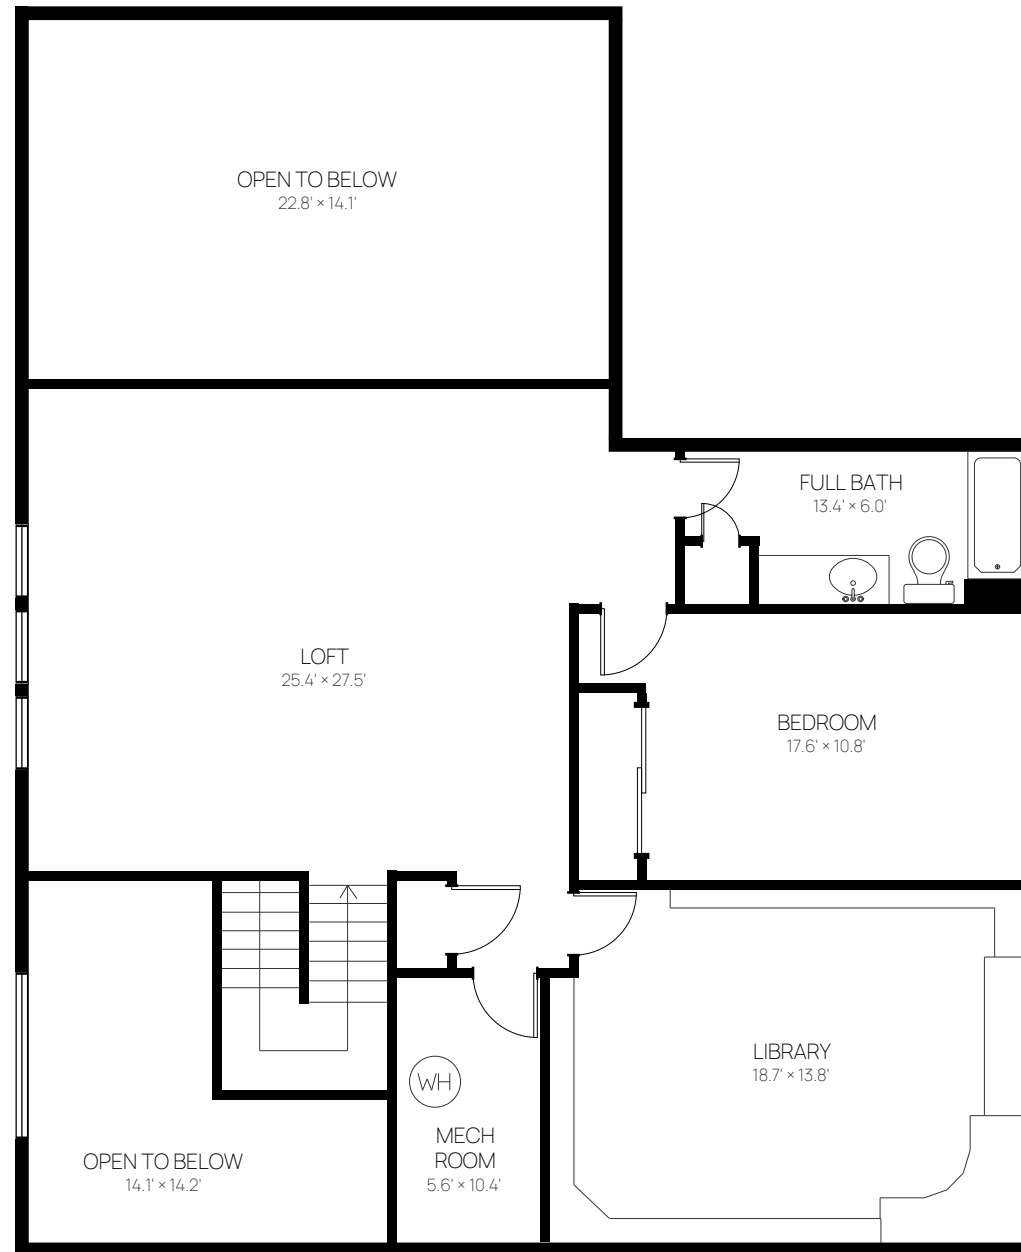

First Floor

Total GLA: 3.461 sq. ft | Total: 4.392 sq. ft

First Floor: 2.273 sq. ft (Excluded areas 429 sq. ft)

Second Floor: 1.188 sq. ft (Excluded areas 502 sq. ft)

Measurements deemed highly reliable, but not guaranteed.

Second Floor

Total GLA: 3.461 sq. ft | Total: 4.392 sq. ft

First Floor: 2.273 sq. ft (Excluded areas 429 sq. ft)

Second Floor: 1.188 sq. ft (Excluded areas 502 sq. ft)

Measurements deemed highly reliable, but not guaranteed.