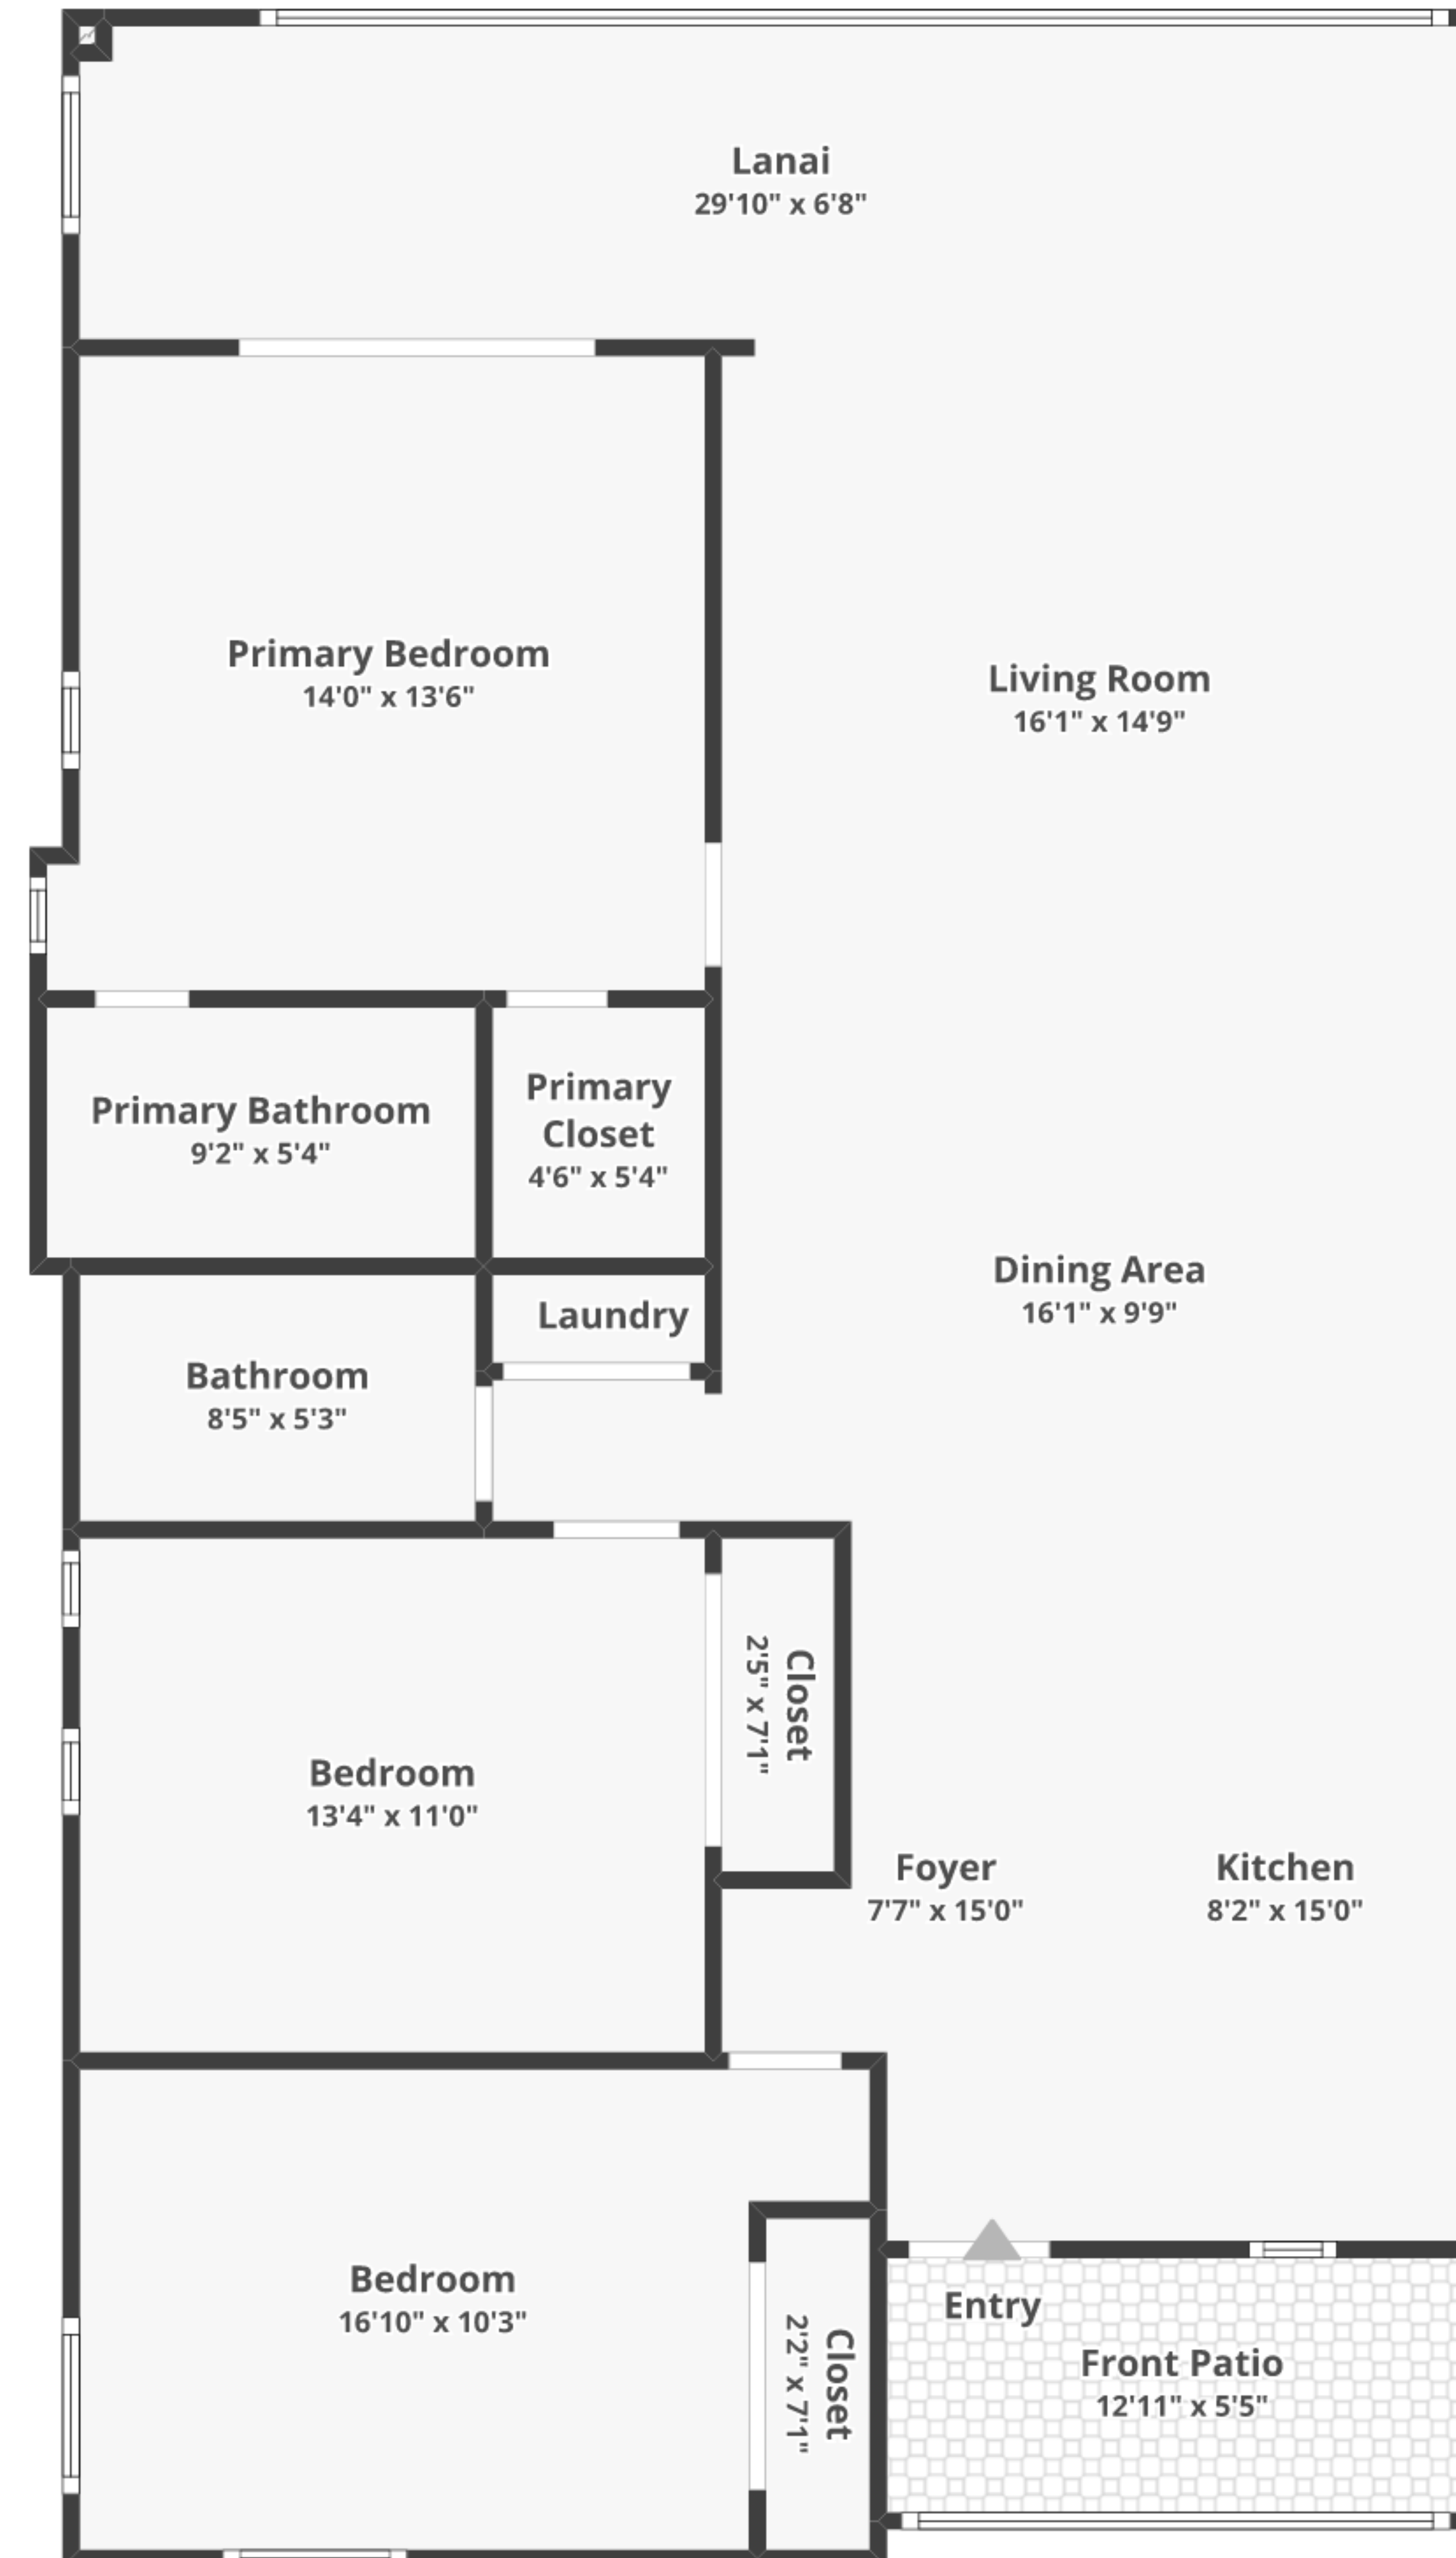

# 6140 Midnight Pass Rd, Sarasota, FL 34242

Total finished area: ~1,471.79 sq. ft.

## Floor 1

Finished area: ~1,471.79 sq. ft.