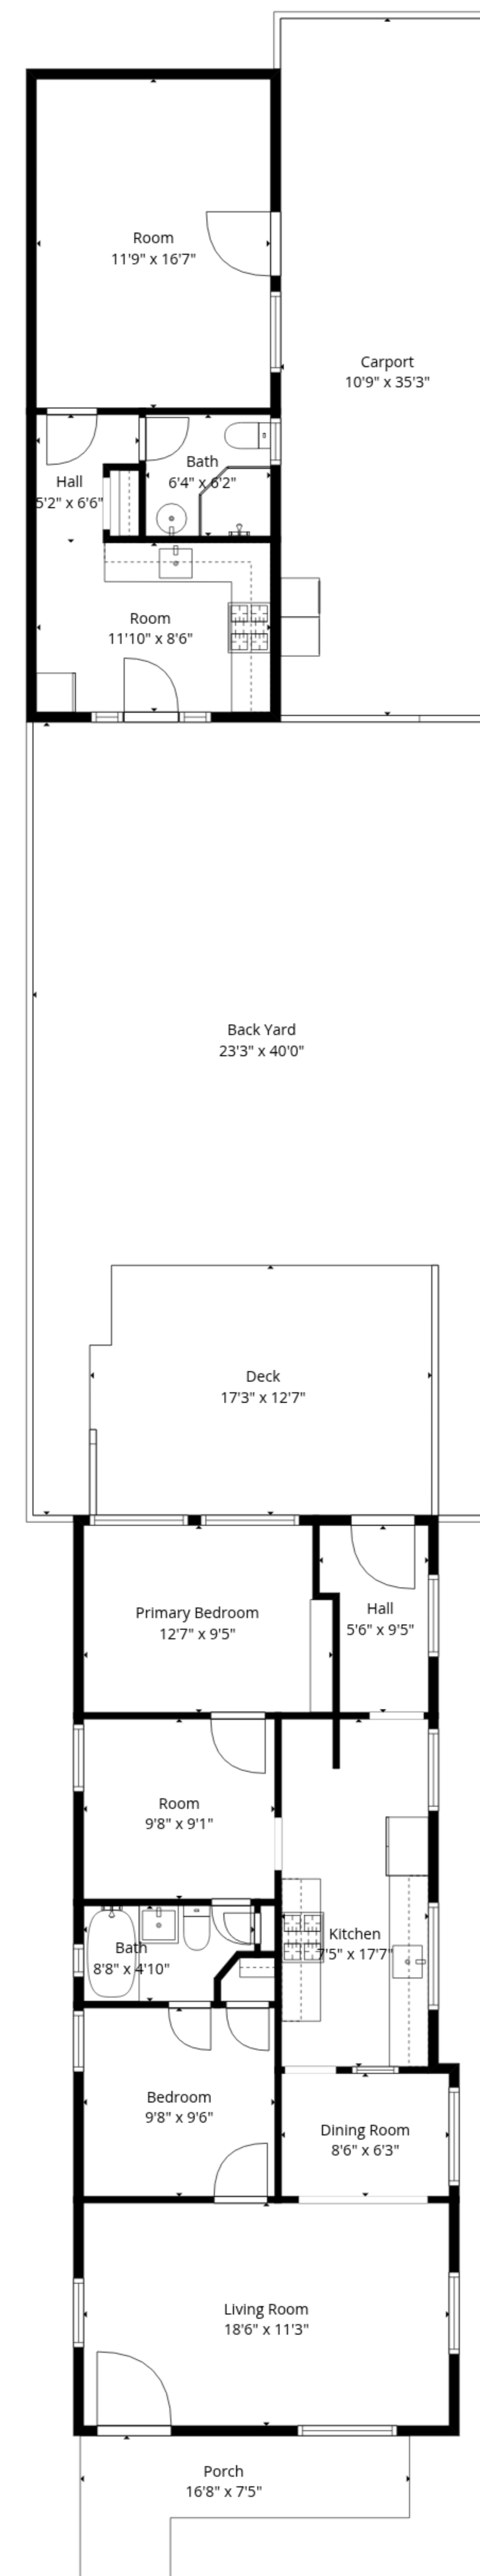

**TOTAL: 1190 sq. ft**

1st floor: 1190 sq. ft

EXCLUDED AREAS: PORCH: 84 sq. ft, DECK: 212 sq. ft, CARPORT: 380 sq. ft,  
WALLS: 109 sq. ft

**TOTAL: 1190 sq. ft**

1st floor: 1190 sq. ft

EXCLUDED AREAS: PORCH: 84 sq. ft, DECK: 212 sq. ft, CARPORT: 380 sq. ft,  
WALLS: 109 sq. ft