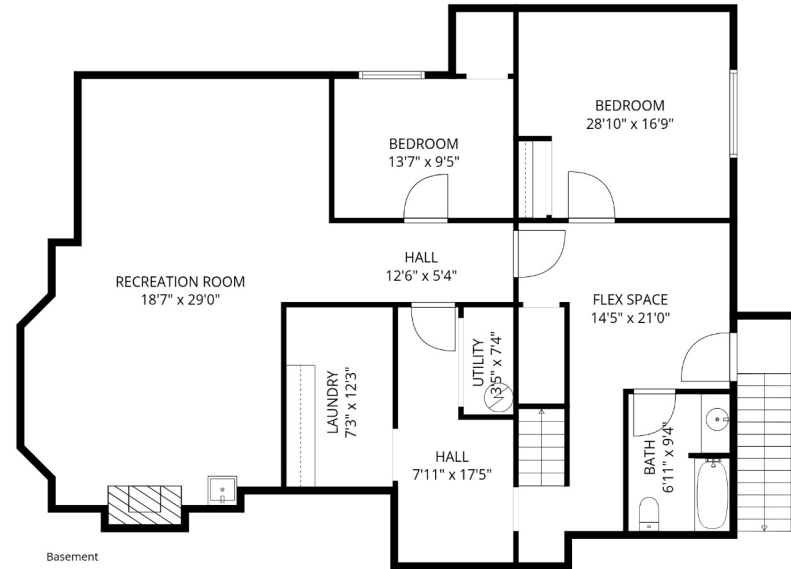

## Estimated Areas:

Main Floor: 1,635 sq. ft

Above Main: 1,592 sq. ft

Total: 3,227 Sq. Ft

HOMELIFE  
ADVANTAGE REALTY  
(CENTRAL VALLEY) LTD.

## Estimated Areas:

Main Floor: 1,635 sq. ft  
 Above Main: 1,592 sq. ft  
 Total: 3,227 Sq. Ft