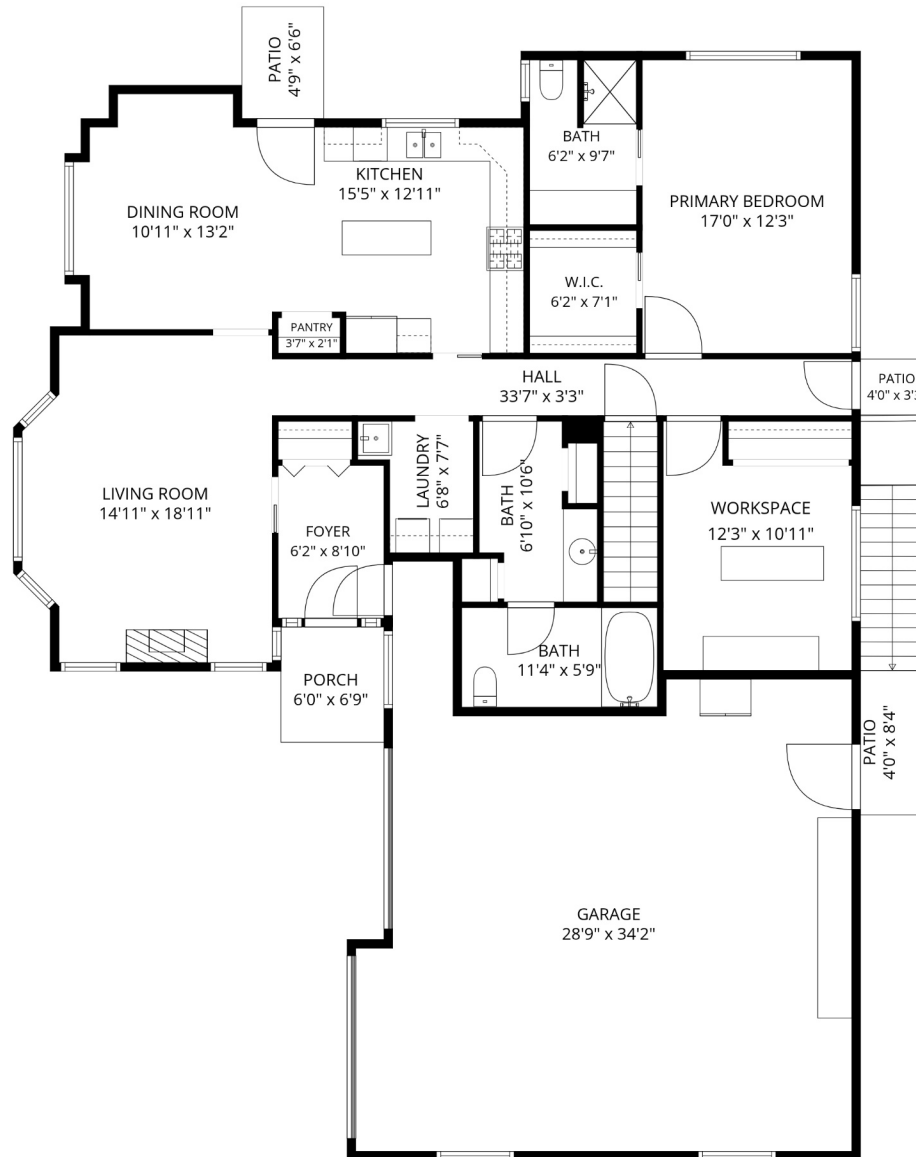

### Estimated Areas:

Main Floor: 1,635 sq. ft  
Above Main: 1,592 sq. ft  
Total: **3,227 Sq. Ft**

HOMELIFE  
ADVANTAGE REALTY  
(CENTRAL VALLEY) LTD.

## Estimated Areas:

Main Floor: 1,635 sq. ft

Above Main: 1,592 sq. ft

Total: 3,227 Sq. Ft

HOMELIFE  
ADVANTAGE REALTY  
(CENTRAL VALLEY) LTD.

## Estimated Areas:

Main Floor: 1,635 sq. ft  
 Above Main: 1,592 sq. ft  
 Total: 3,227 Sq. Ft