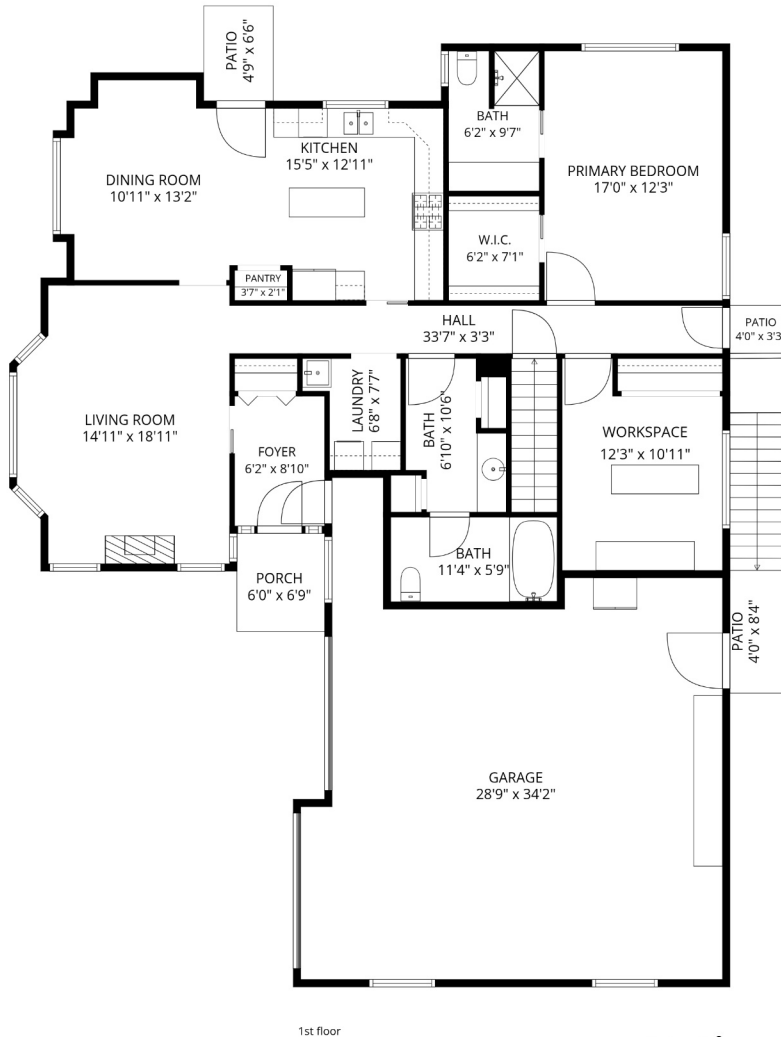

### Estimated Areas:

Main Floor: 1,635 sq. ft  
Above Main: 1,592 sq. ft  
Total: **3,227 Sq. Ft**

HOMELIFE  
ADVANTAGE REALTY  
(CENTRAL VALLEY) LTD.

## Estimated Areas:

Main Floor: 1,635 sq. ft

Above Main: 1,592 sq. ft

Total: 3,227 Sq. Ft

HOMELIFE  
ADVANTAGE REALTY  
(CENTRAL VALLEY) LTD.

## Estimated Areas:

Main Floor: 1,635 sq. ft  
 Above Main: 1,592 sq. ft  
 Total: 3,227 Sq. Ft