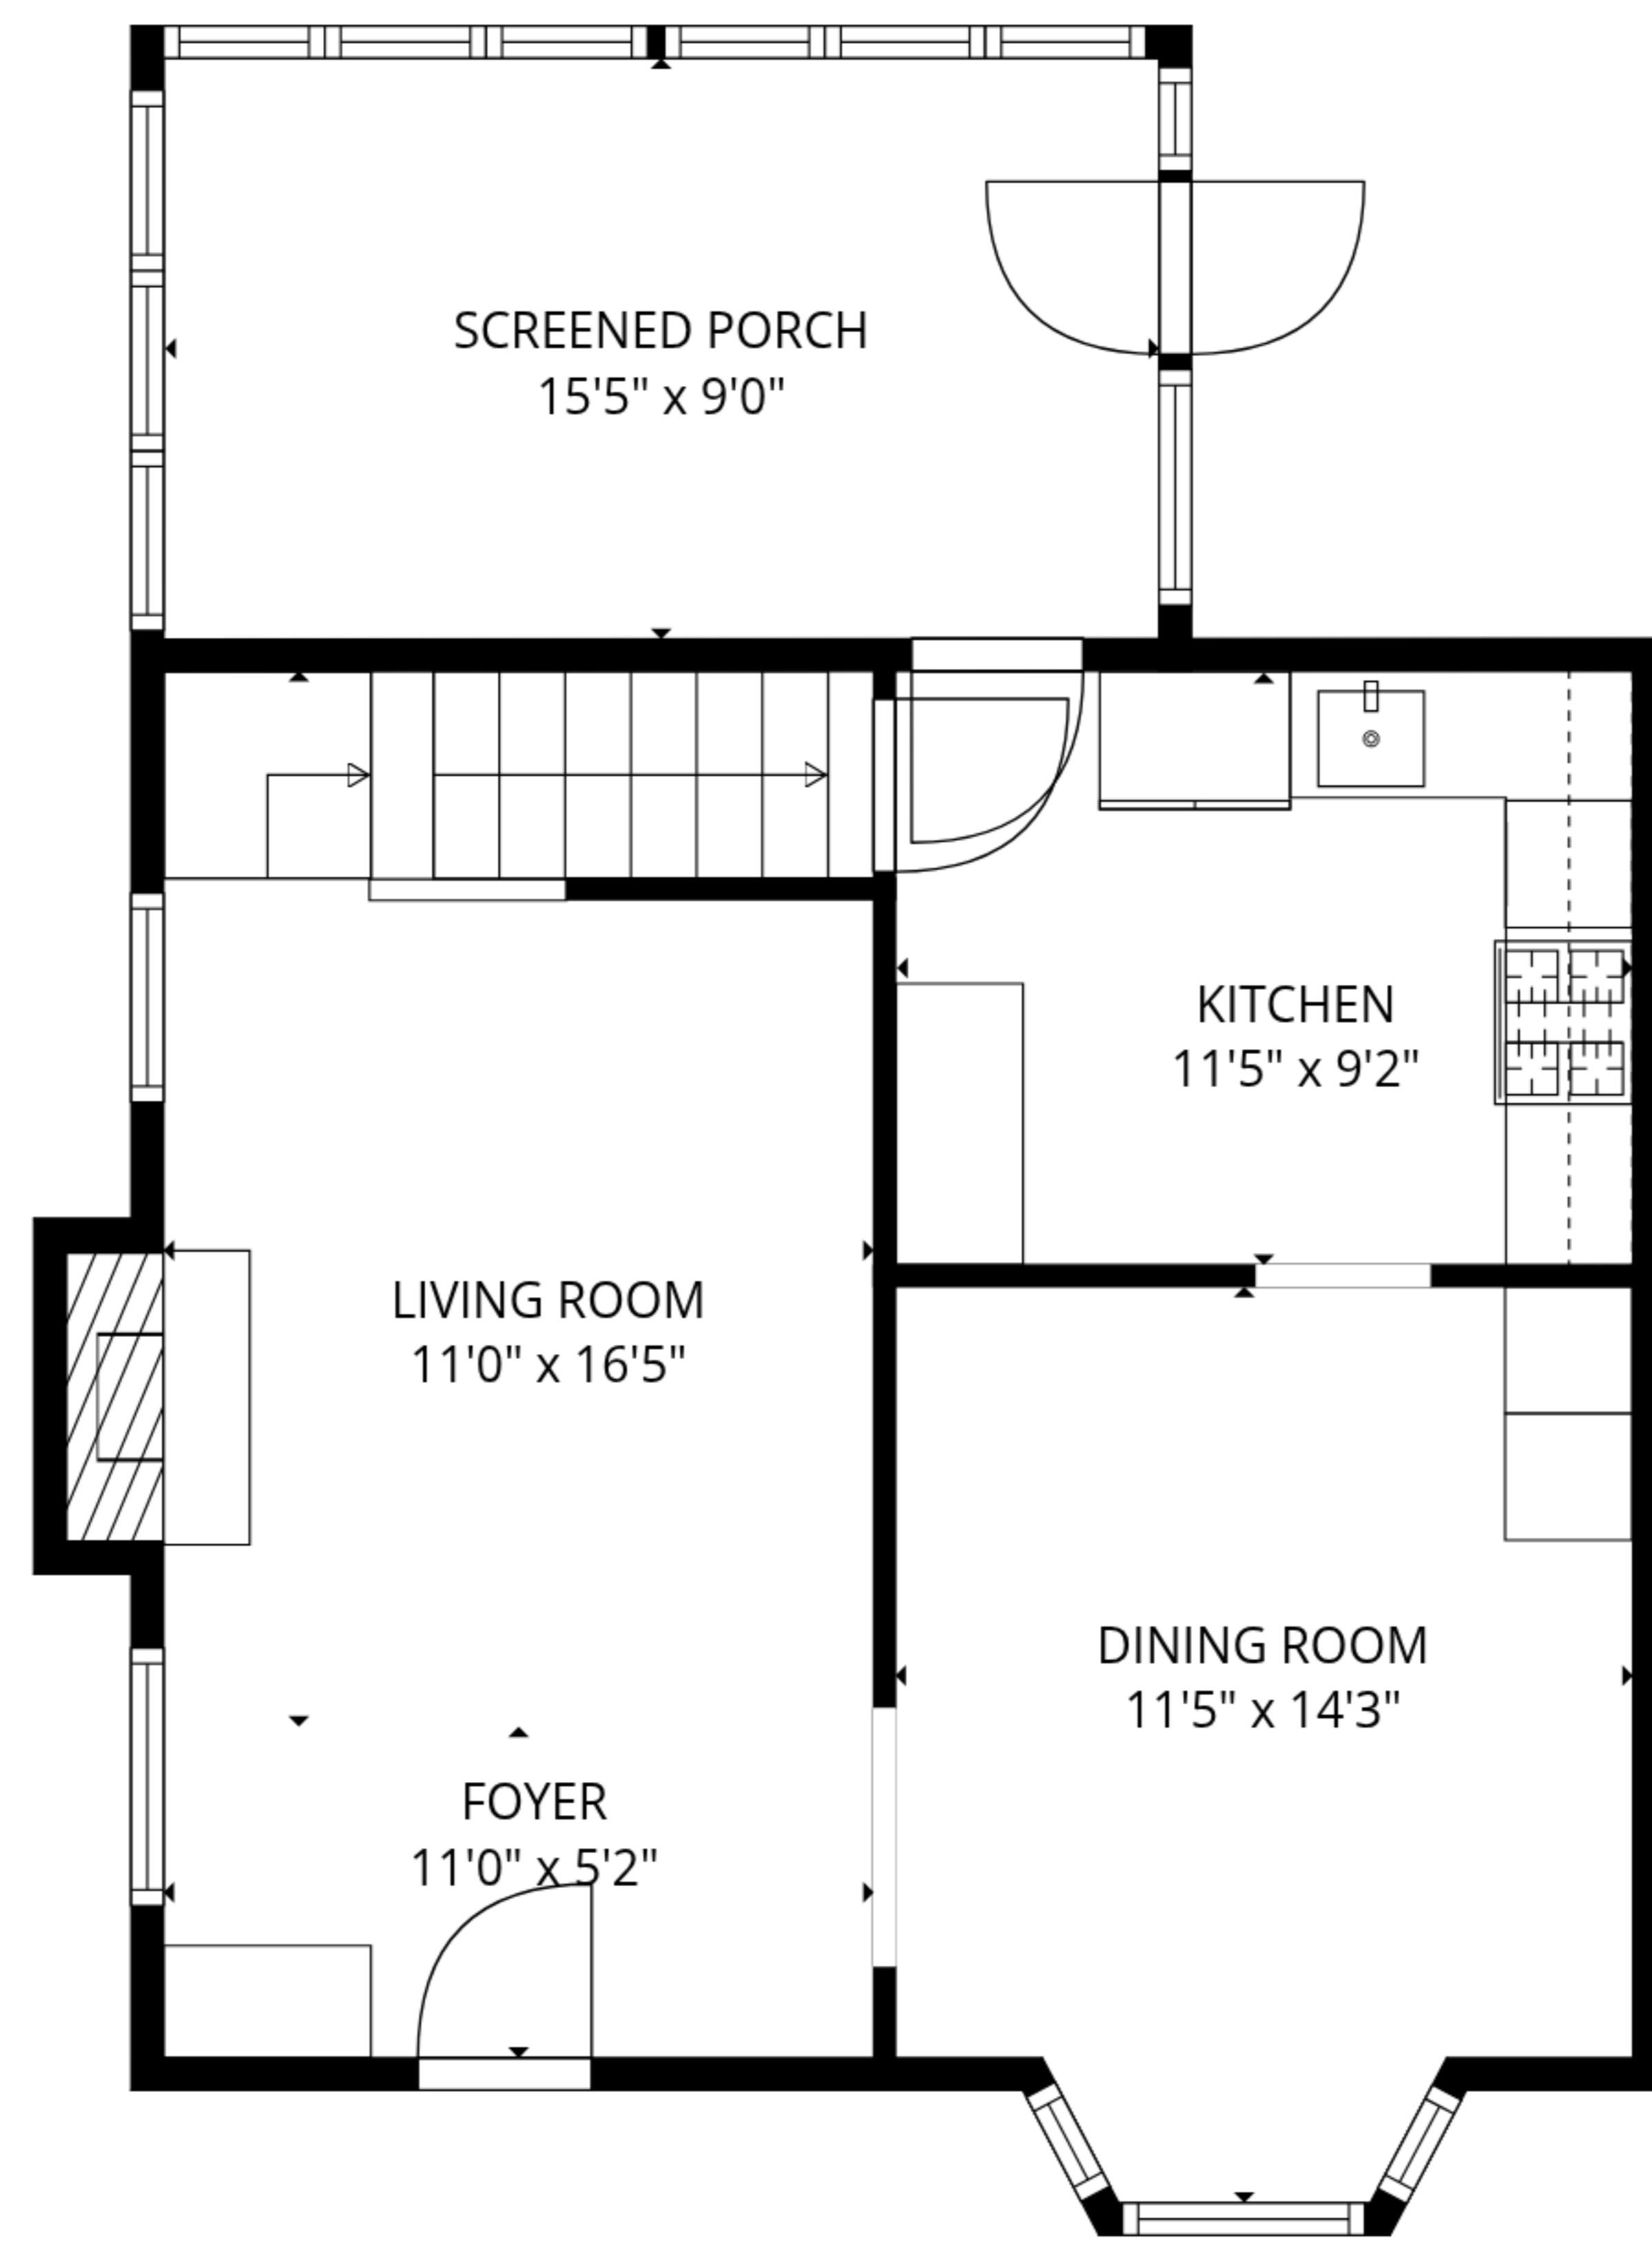

**TOTAL: 1546 sq. ft**

Basement: 422 sq. ft, 1st floor: 505 sq. ft, 2nd floor: 619 sq. ft

EXCLUDED AREAS: STORAGE: 49 sq. ft, UTILITY: 31 sq. ft, SCREENED PORCH: 139 sq. ft,  
 FIREPLACE: 8 sq. ft, WALLS: 164 sq. ft

MEASUREMENTS ARE DEEMED RELIABLE BUT ARE NOT GUARANTEED.

**TOTAL: 1546 sq. ft**

Basement: 422 sq. ft, 1st floor: 505 sq. ft, 2nd floor: 619 sq. ft

EXCLUDED AREAS: STORAGE: 49 sq. ft, UTILITY: 31 sq. ft, SCREENED PORCH: 139 sq. ft,  
FIREPLACE: 8 sq. ft, WALLS: 164 sq. ft

MEASUREMENTS ARE DEEMED RELIABLE BUT ARE NOT GUARANTEED.

1st floor

2nd floor

Basement

**TOTAL: 1546 sq. ft**

Basement: 422 sq. ft, 1st floor: 505 sq. ft, 2nd floor: 619 sq. ft

EXCLUDED AREAS: STORAGE: 49 sq. ft, UTILITY: 31 sq. ft, SCREENED PORCH: 139 sq. ft,  
FIREPLACE: 8 sq. ft, WALLS: 164 sq. ft