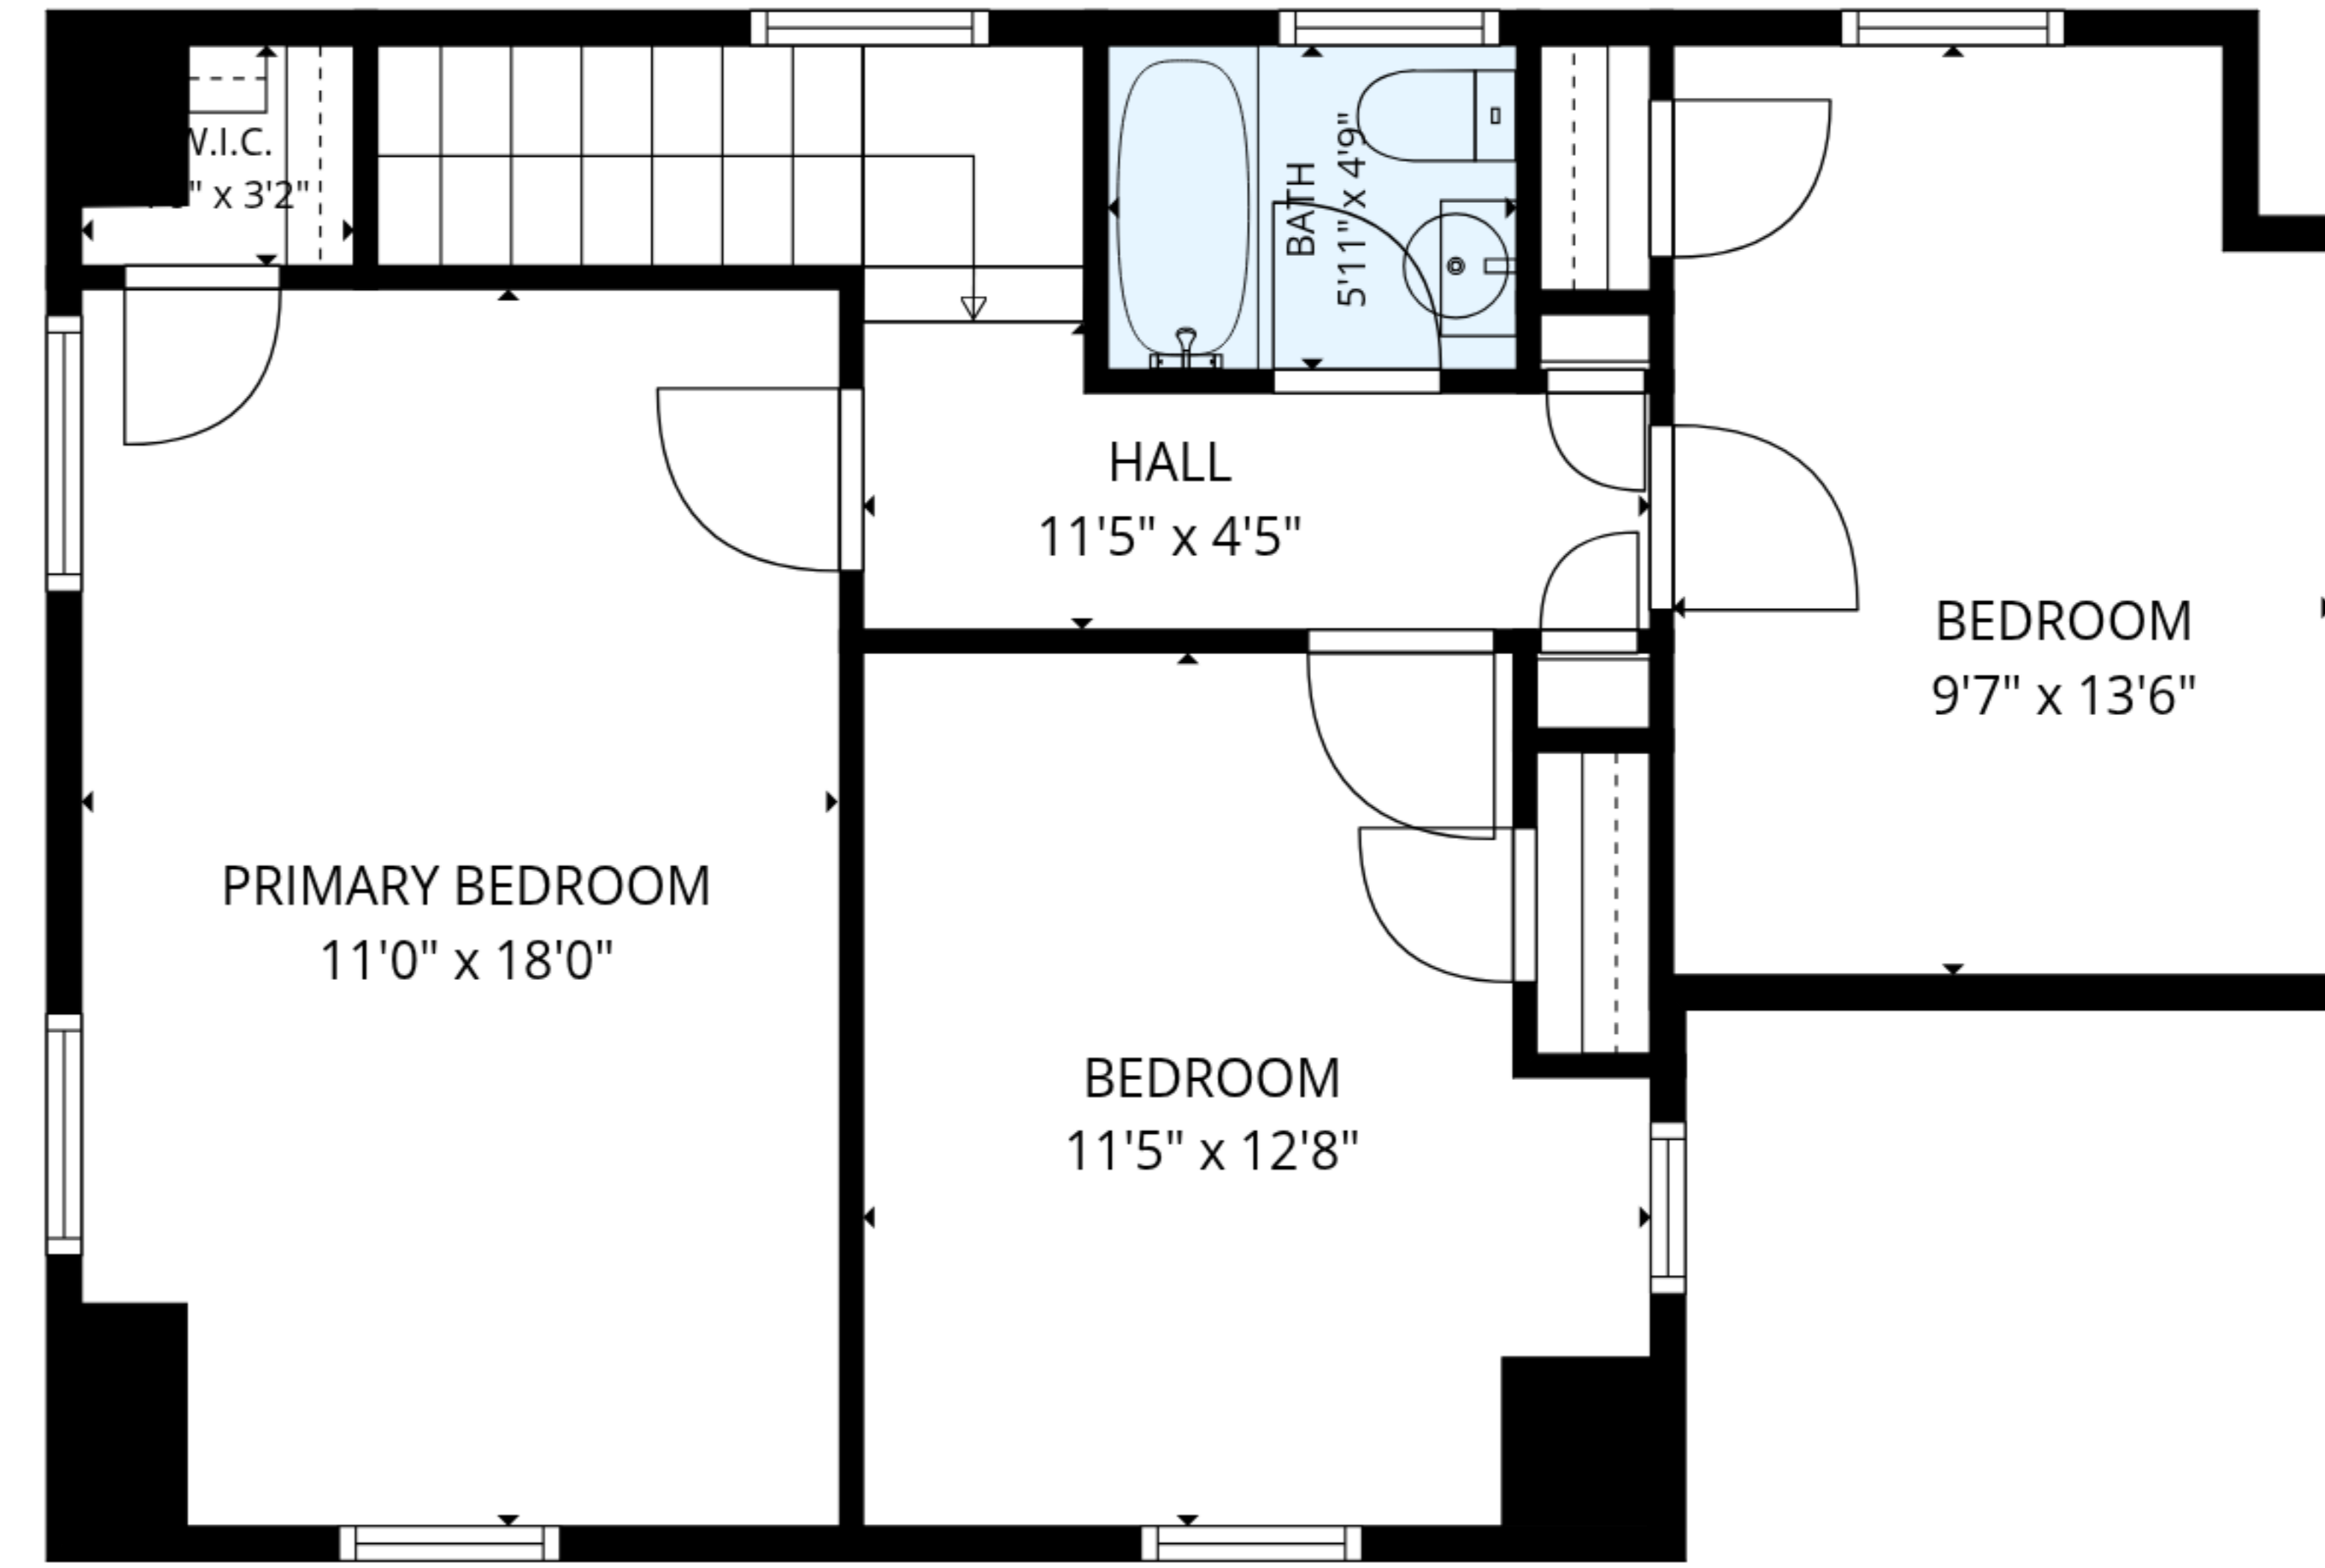

**TOTAL: 1546 sq. ft**

Basement: 422 sq. ft, 1st floor: 505 sq. ft, 2nd floor: 619 sq. ft

EXCLUDED AREAS: STORAGE: 49 sq. ft, UTILITY: 31 sq. ft, SCREENED PORCH: 139 sq. ft,  
 FIREPLACE: 8 sq. ft, WALLS: 164 sq. ft

MEASUREMENTS ARE DEEMED RELIABLE BUT ARE NOT GUARANTEED.

**TOTAL: 1546 sq. ft**

Basement: 422 sq. ft, 1st floor: 505 sq. ft, 2nd floor: 619 sq. ft

EXCLUDED AREAS: STORAGE: 49 sq. ft, UTILITY: 31 sq. ft, SCREENED PORCH: 139 sq. ft,  
FIREPLACE: 8 sq. ft, WALLS: 164 sq. ft

MEASUREMENTS ARE DEEMED RELIABLE BUT ARE NOT GUARANTEED.

1st floor

2nd floor

Basement

**TOTAL: 1546 sq. ft**

Basement: 422 sq. ft, 1st floor: 505 sq. ft, 2nd floor: 619 sq. ft

EXCLUDED AREAS: STORAGE: 49 sq. ft, UTILITY: 31 sq. ft, SCREENED PORCH: 139 sq. ft,  
FIREPLACE: 8 sq. ft, WALLS: 164 sq. ft