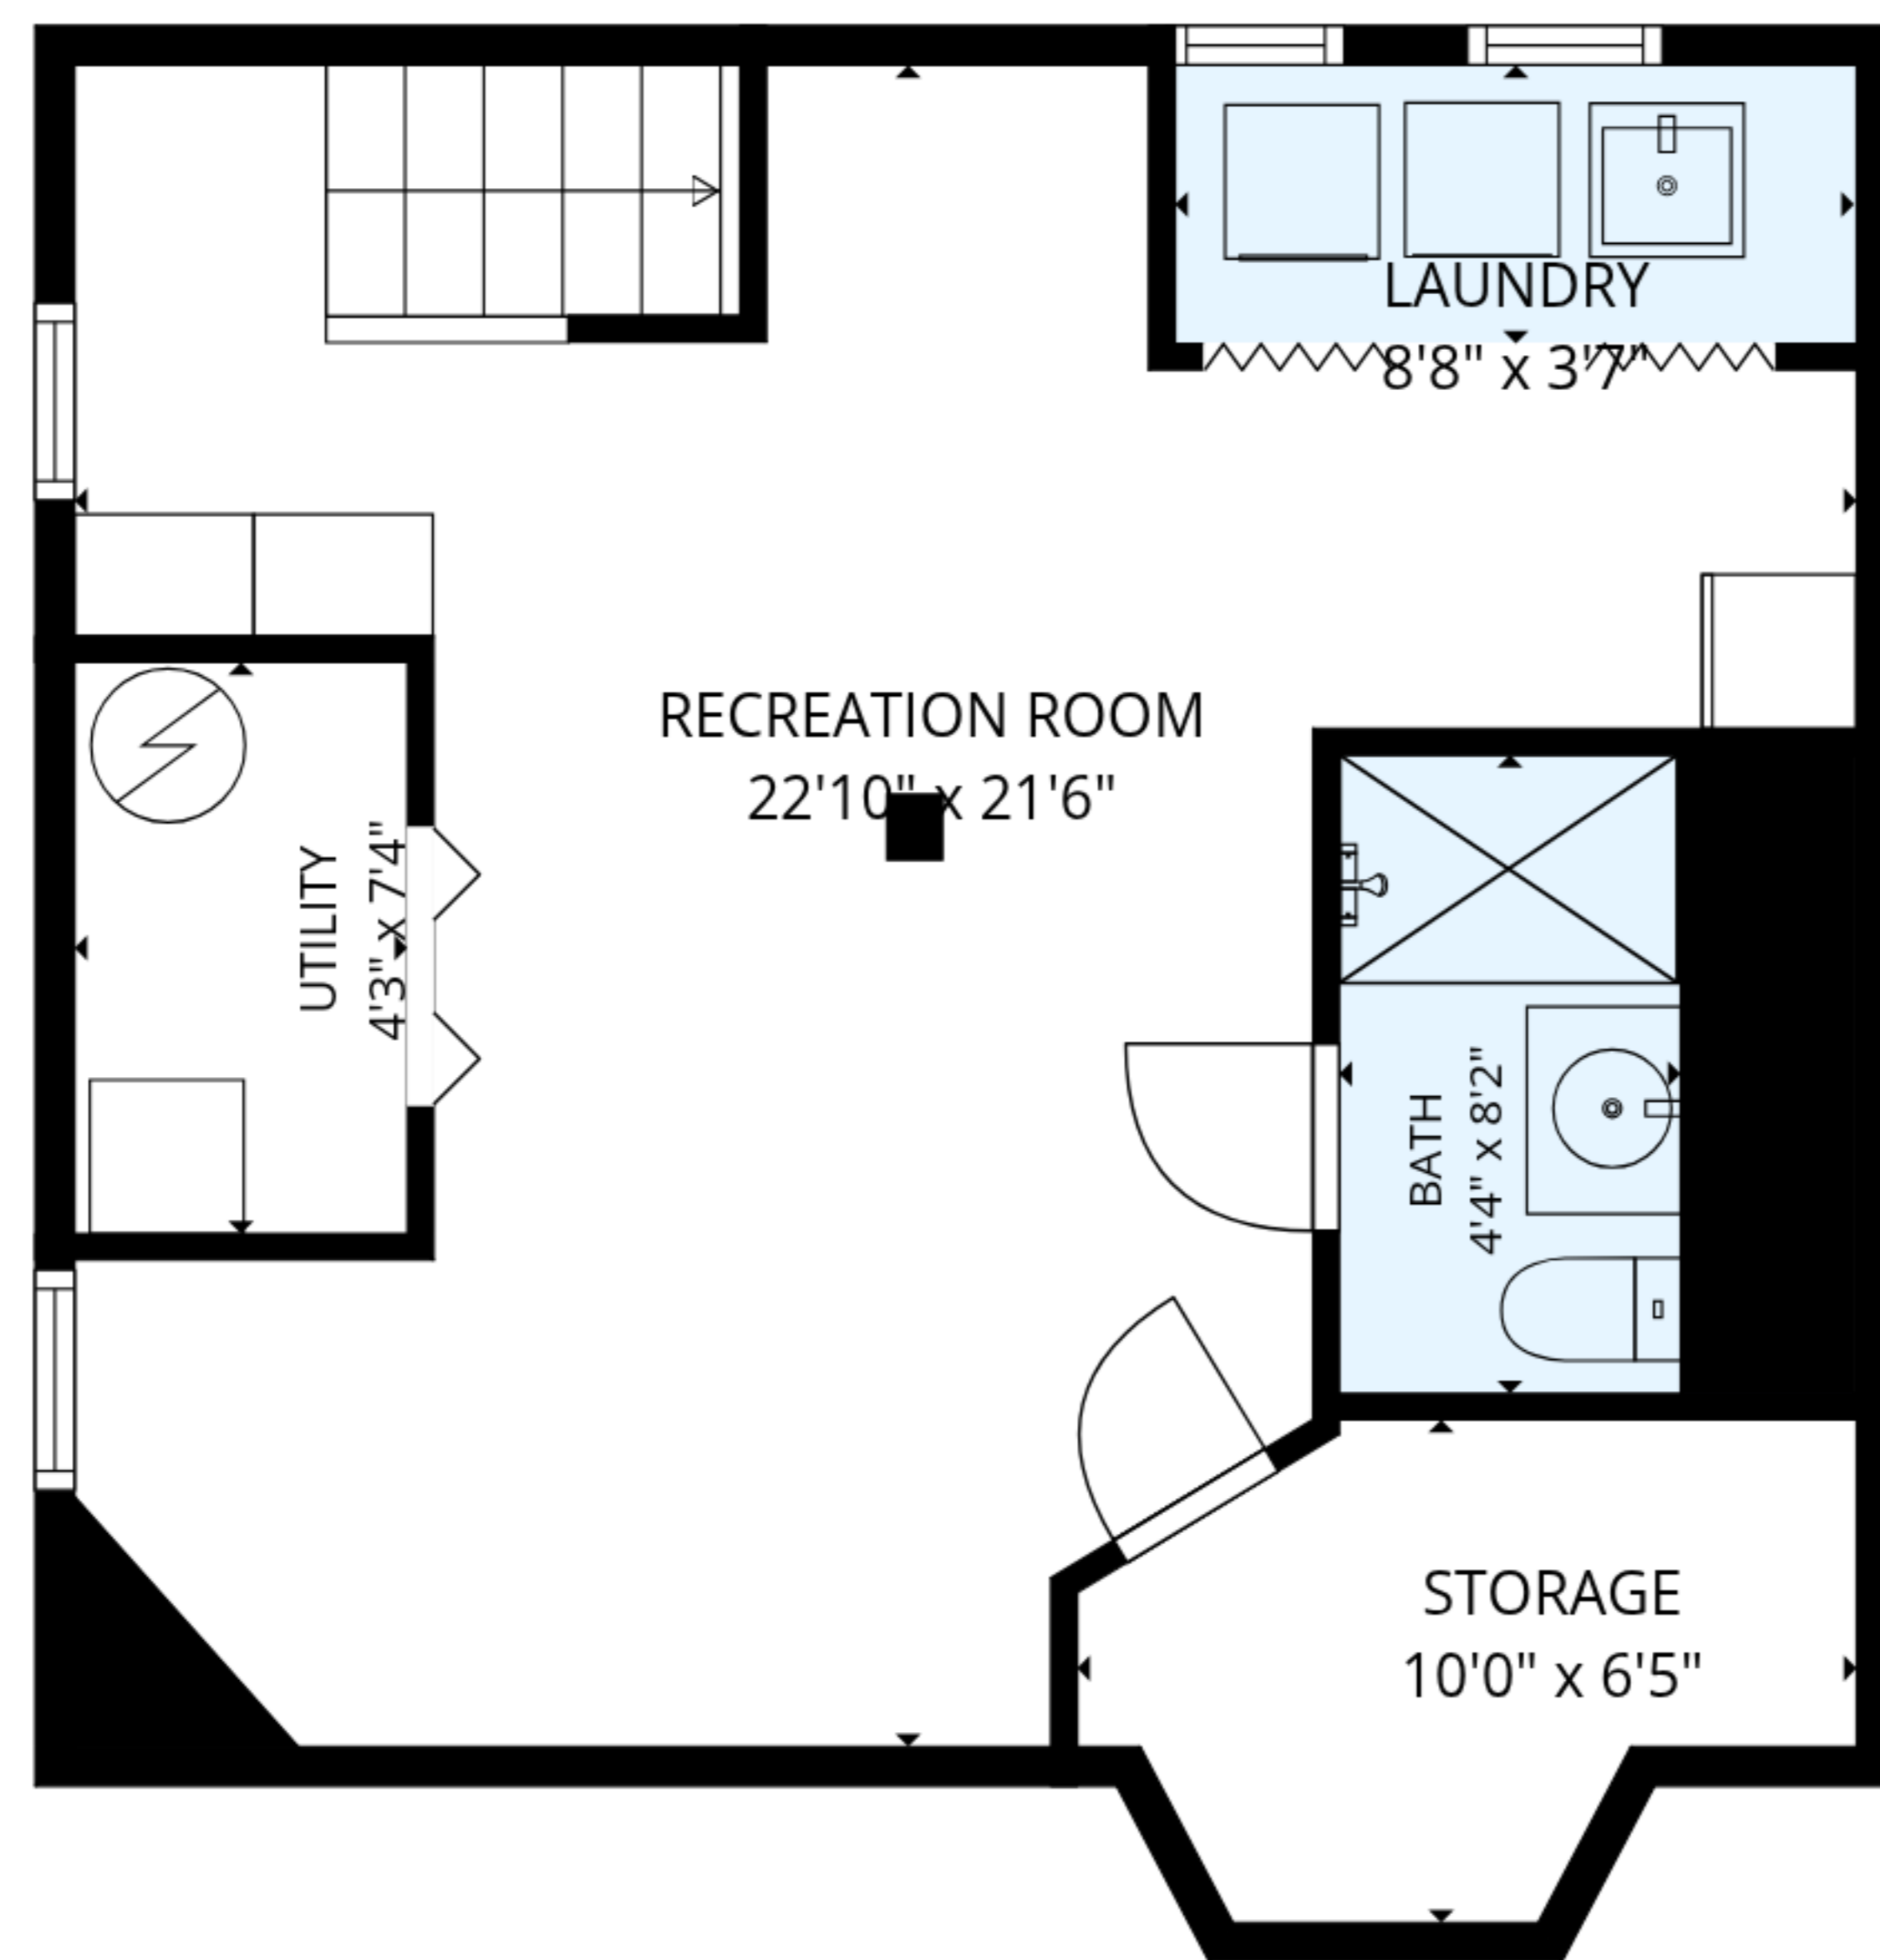

**TOTAL: 1546 sq. ft**

Basement: 422 sq. ft, 1st floor: 505 sq. ft, 2nd floor: 619 sq. ft

EXCLUDED AREAS: STORAGE: 49 sq. ft, UTILITY: 31 sq. ft, SCREENED PORCH: 139 sq. ft,  
 FIREPLACE: 8 sq. ft, WALLS: 164 sq. ft

MEASUREMENTS ARE DEEMED RELIABLE BUT ARE NOT GUARANTEED.

**TOTAL: 1546 sq. ft**

Basement: 422 sq. ft, 1st floor: 505 sq. ft, 2nd floor: 619 sq. ft

EXCLUDED AREAS: STORAGE: 49 sq. ft, UTILITY: 31 sq. ft, SCREENED PORCH: 139 sq. ft,  
FIREPLACE: 8 sq. ft, WALLS: 164 sq. ft

MEASUREMENTS ARE DEEMED RELIABLE BUT ARE NOT GUARANTEED.

1st floor

2nd floor

Basement

**TOTAL: 1546 sq. ft**

Basement: 422 sq. ft, 1st floor: 505 sq. ft, 2nd floor: 619 sq. ft

EXCLUDED AREAS: STORAGE: 49 sq. ft, UTILITY: 31 sq. ft, SCREENED PORCH: 139 sq. ft,  
FIREPLACE: 8 sq. ft, WALLS: 164 sq. ft