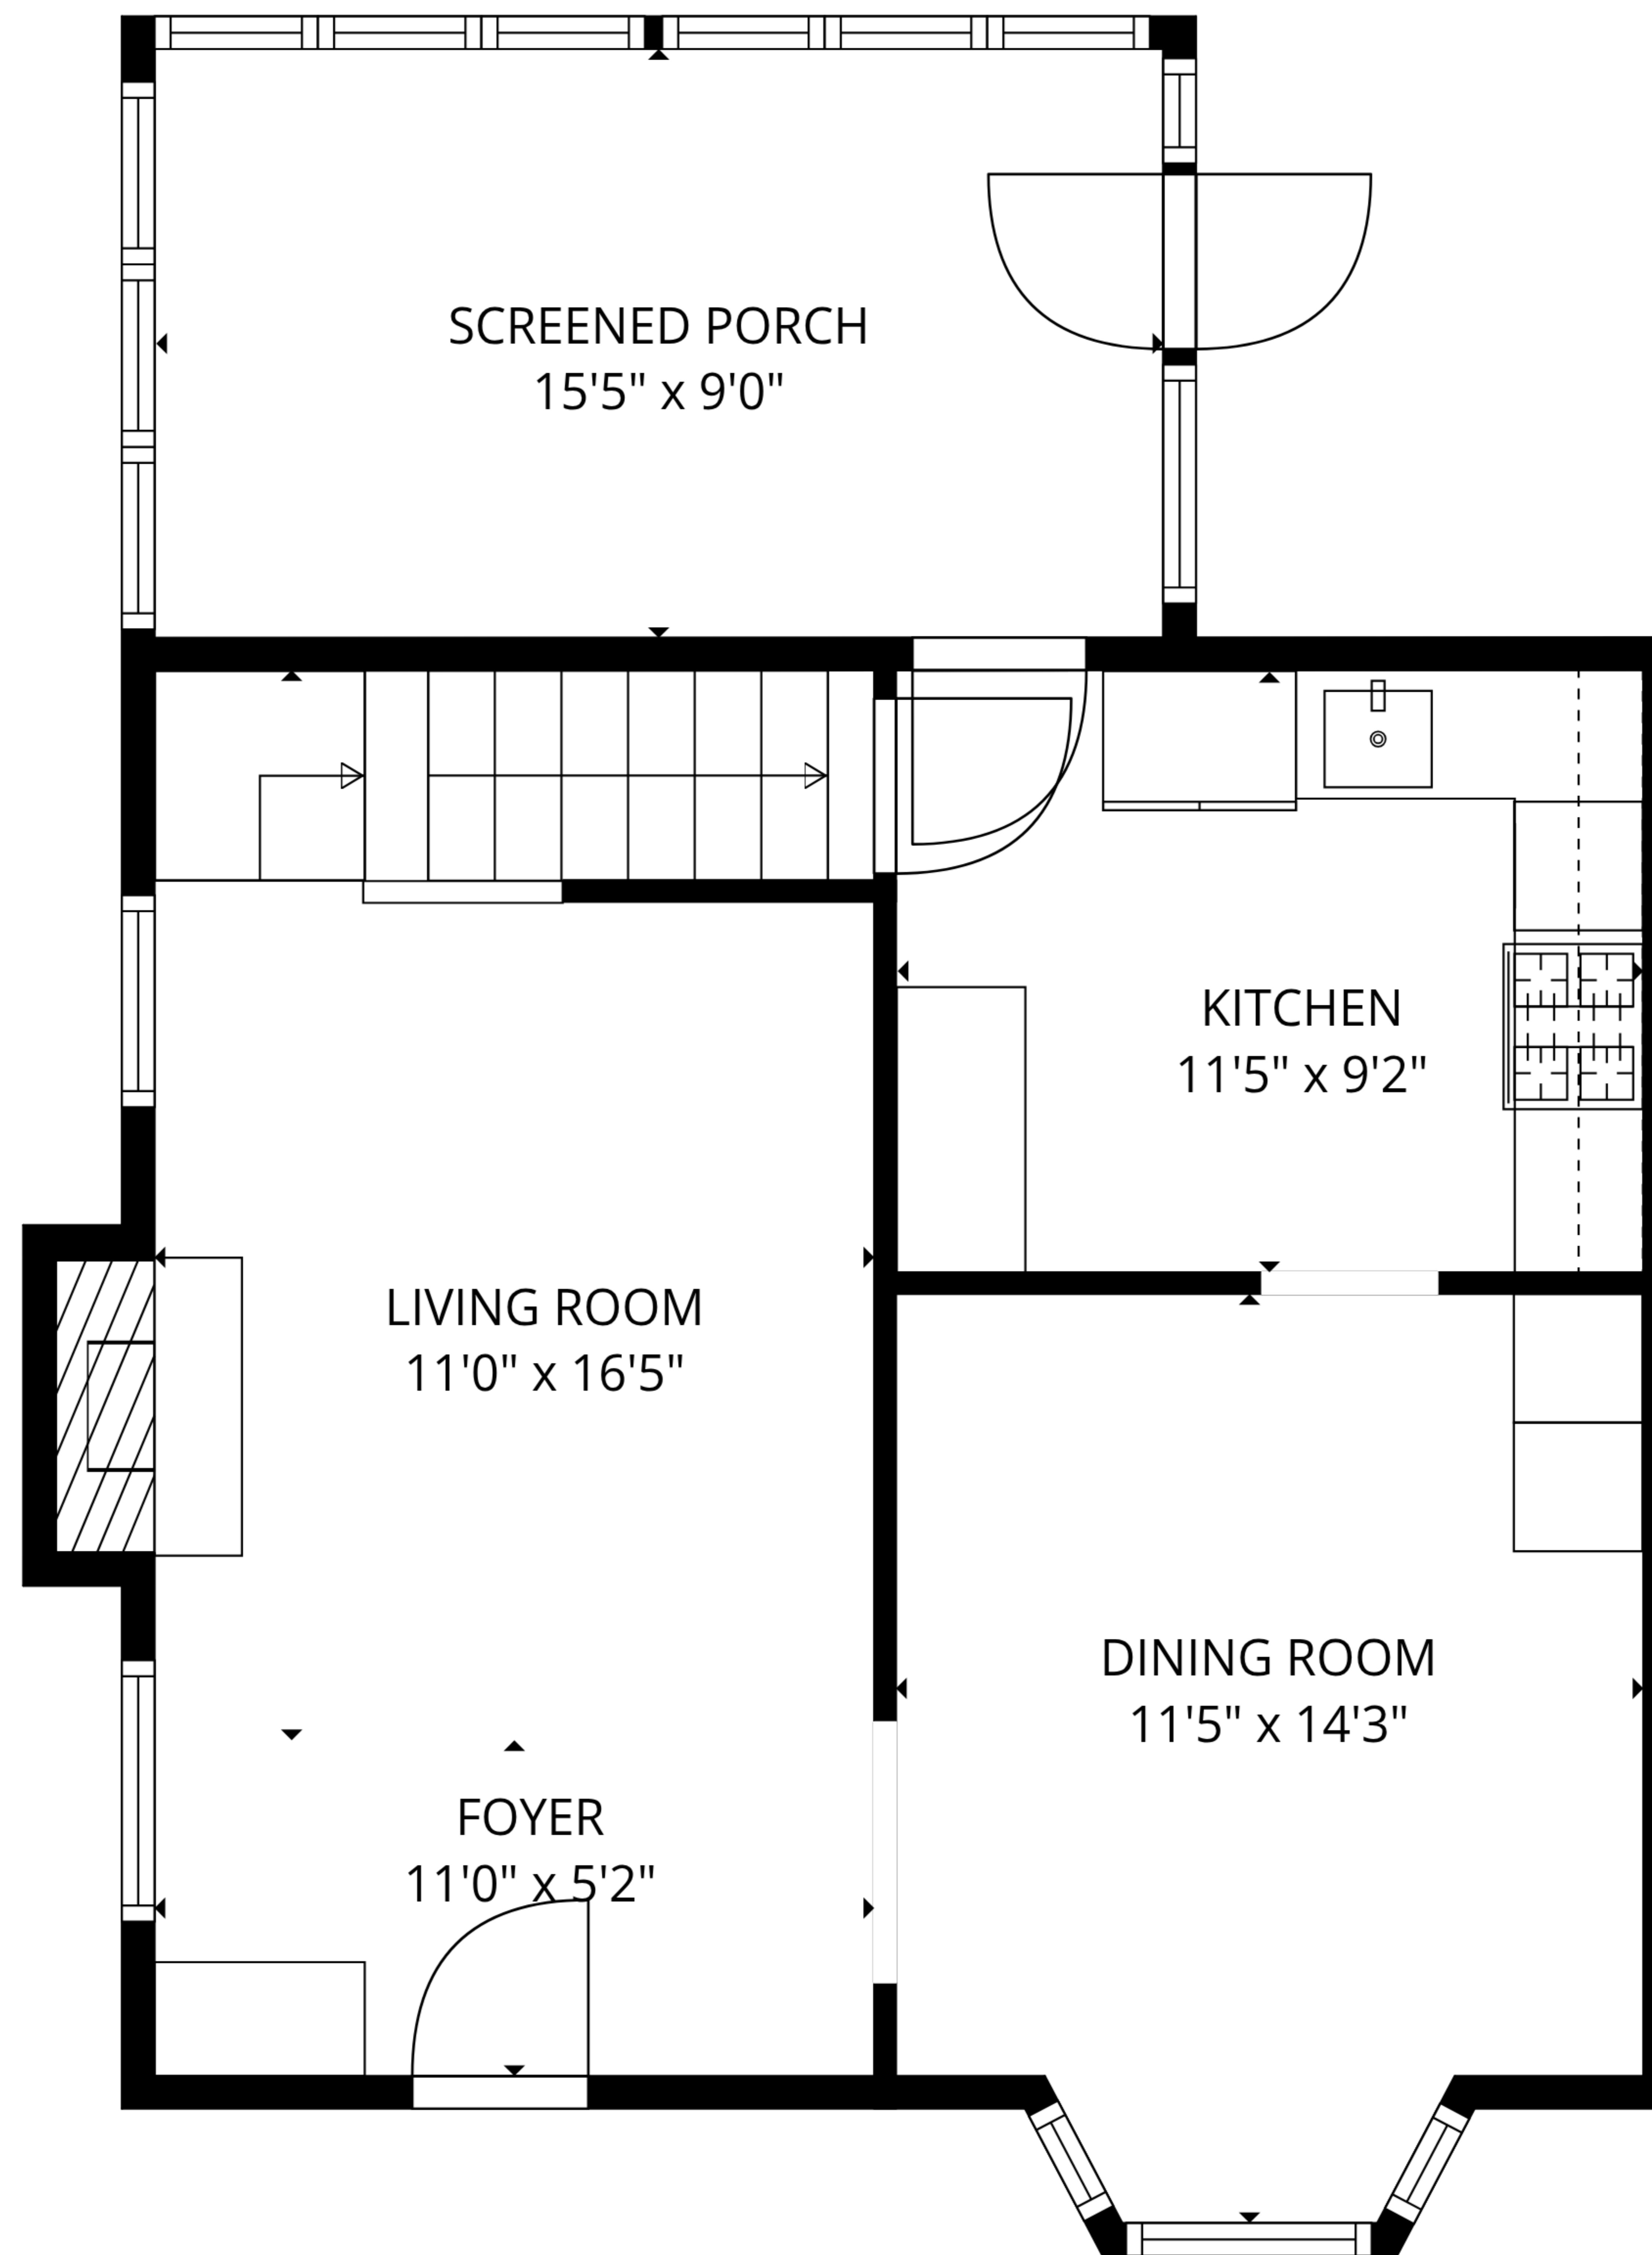

**TOTAL: 1546 sq. ft**

Basement: 422 sq. ft, 1st floor: 505 sq. ft, 2nd floor: 619 sq. ft

EXCLUDED AREAS: STORAGE: 49 sq. ft, UTILITY: 31 sq. ft, SCREENED PORCH: 139 sq. ft,  
 FIREPLACE: 8 sq. ft, WALLS: 164 sq. ft

MEASUREMENTS ARE DEEMED RELIABLE BUT ARE NOT GUARANTEED.

**TOTAL: 1546 sq. ft**

Basement: 422 sq. ft, 1st floor: 505 sq. ft, 2nd floor: 619 sq. ft

EXCLUDED AREAS: STORAGE: 49 sq. ft, UTILITY: 31 sq. ft, SCREENED PORCH: 139 sq. ft,  
FIREPLACE: 8 sq. ft, WALLS: 164 sq. ft

MEASUREMENTS ARE DEEMED RELIABLE BUT ARE NOT GUARANTEED.

1st floor

2nd floor

Basement

**TOTAL: 1546 sq. ft**

Basement: 422 sq. ft, 1st floor: 505 sq. ft, 2nd floor: 619 sq. ft

EXCLUDED AREAS: STORAGE: 49 sq. ft, UTILITY: 31 sq. ft, SCREENED PORCH: 139 sq. ft,  
FIREPLACE: 8 sq. ft, WALLS: 164 sq. ft