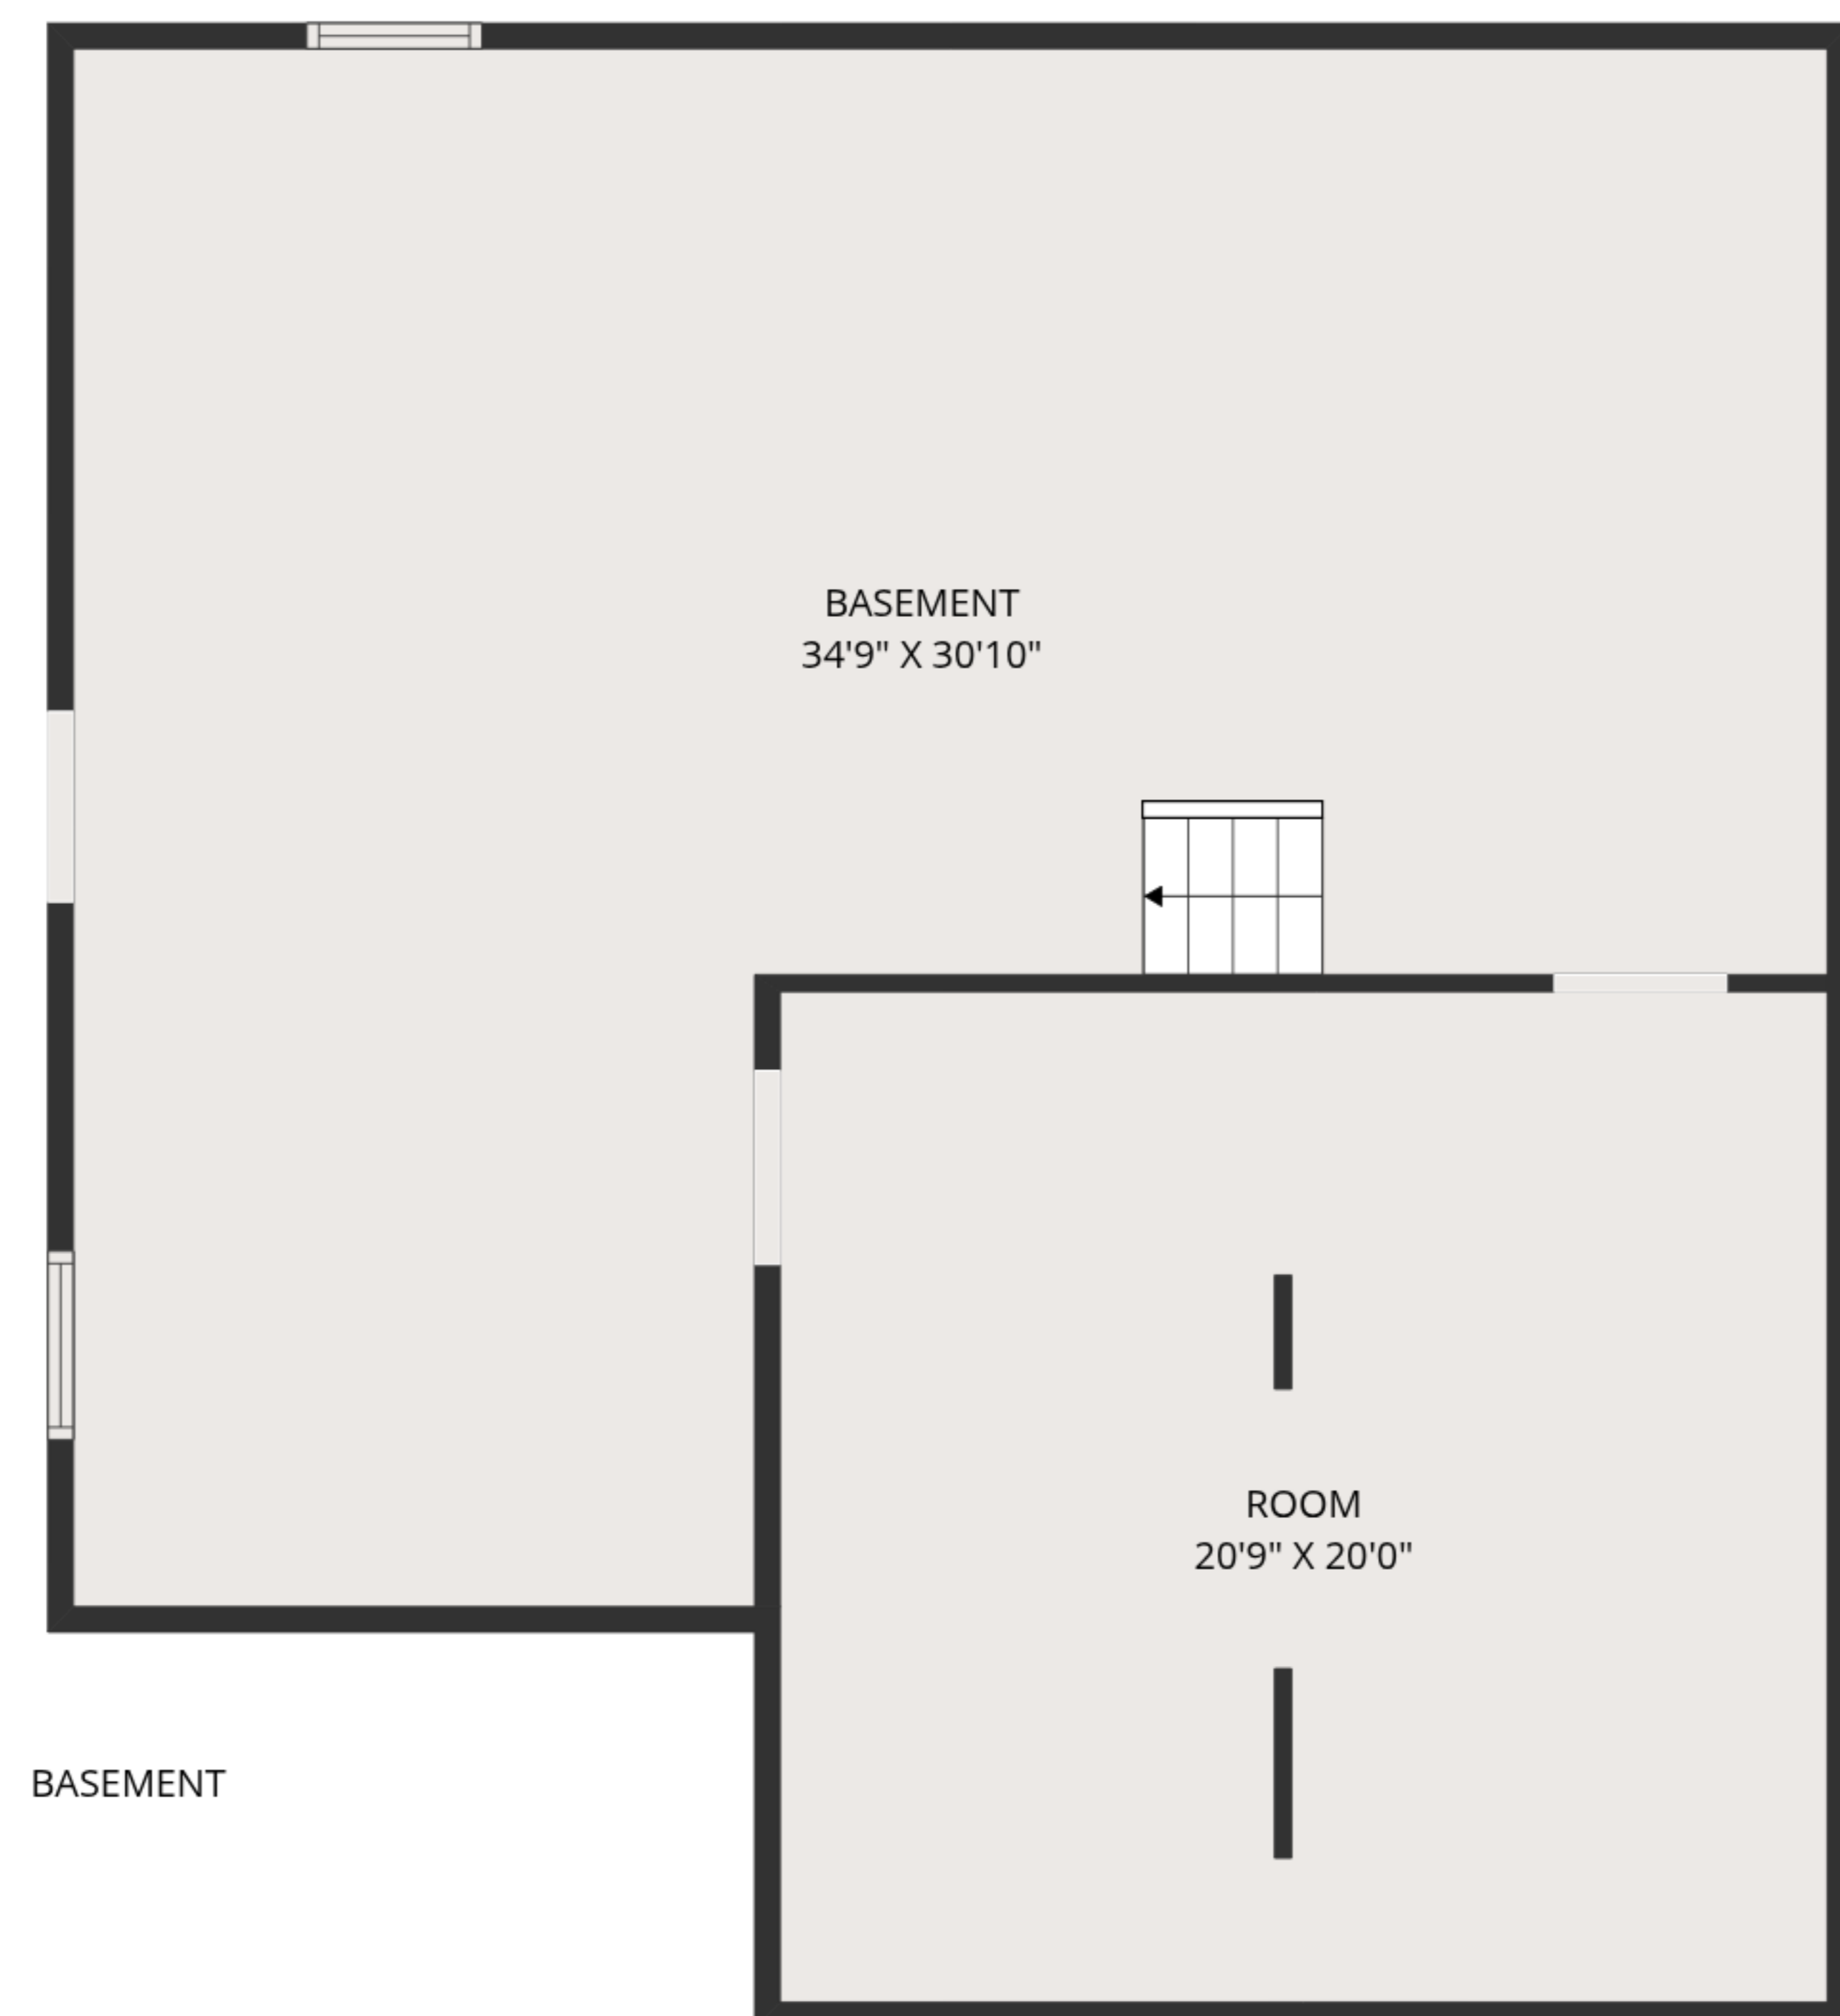

TOTAL: 1790 sq. ft

Basement: 0 sq. ft, 1st floor: 808 sq. ft, 2nd floor: 982 sq. ft

EXCLUDED AREAS: ROOM: 429 sq. ft, BASEMENT: 808 sq. ft, GARAGE: 413 sq. ft,

SCREENED PORCH: 88 sq. ft, WALLS: 243 sq. ft

MEASUREMENTS ARE DEEMED HIGHLY RELIABLE BUT NOT GUARANTEED.