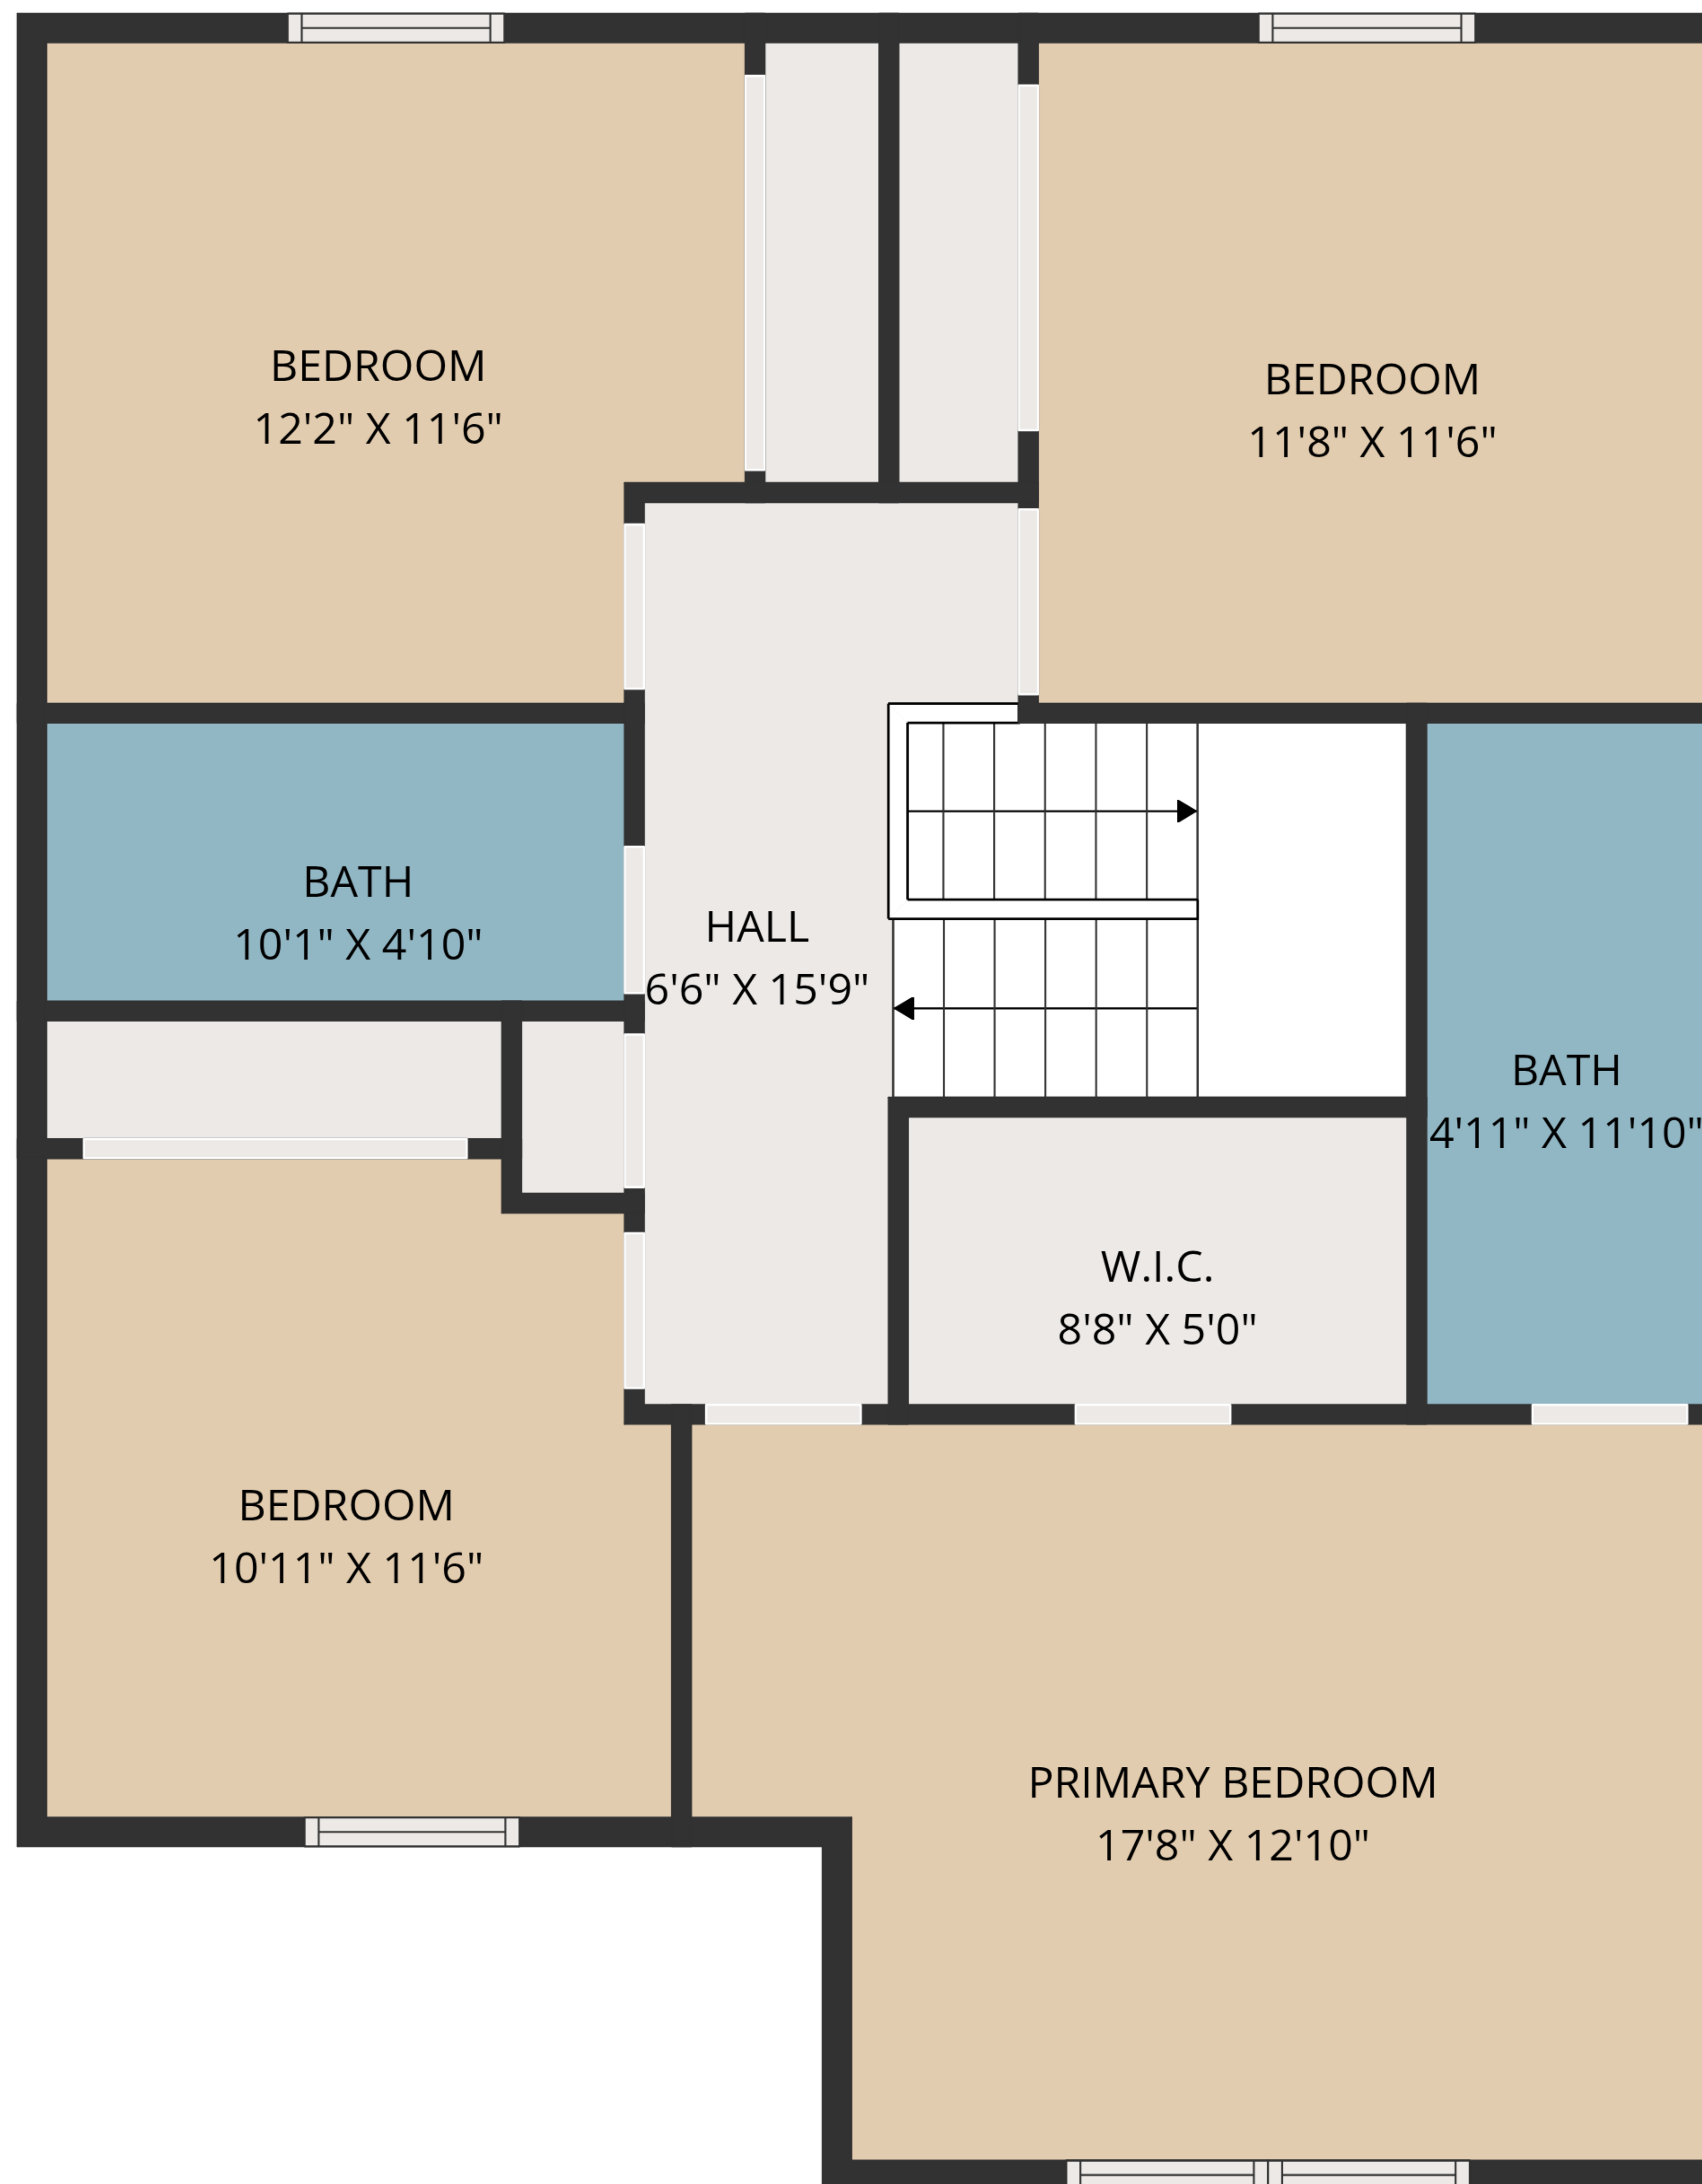

**TOTAL: 1790 sq. ft**

Basement: 0 sq. ft, 1st floor: 808 sq. ft, 2nd floor: 982 sq. ft  
EXCLUDED AREAS: ROOM: 429 sq. ft, BASEMENT: 808 sq. ft, GARAGE: 413 sq. ft,  
SCREENED PORCH: 88 sq. ft, WALLS: 243 sq. ft

MEASUREMENTS ARE DEEMED HIGHLY RELIABLE BUT NOT GUARANTEED.

**TOTAL: 1790 sq. ft**

Basement: 0 sq. ft, 1st floor: 808 sq. ft, 2nd floor: 982 sq. ft  
 EXCLUDED AREAS: ROOM: 429 sq. ft, BASEMENT: 808 sq. ft, GARAGE: 413 sq. ft,  
 SCREENED PORCH: 88 sq. ft, WALLS: 243 sq. ft

SCREENED PORCH: 88 sq. ft, WALLS: 243 sq. ft

MEASUREMENTS ARE DEEMED HIGHLY RELIABLE BUT NOT GUARANTEED.