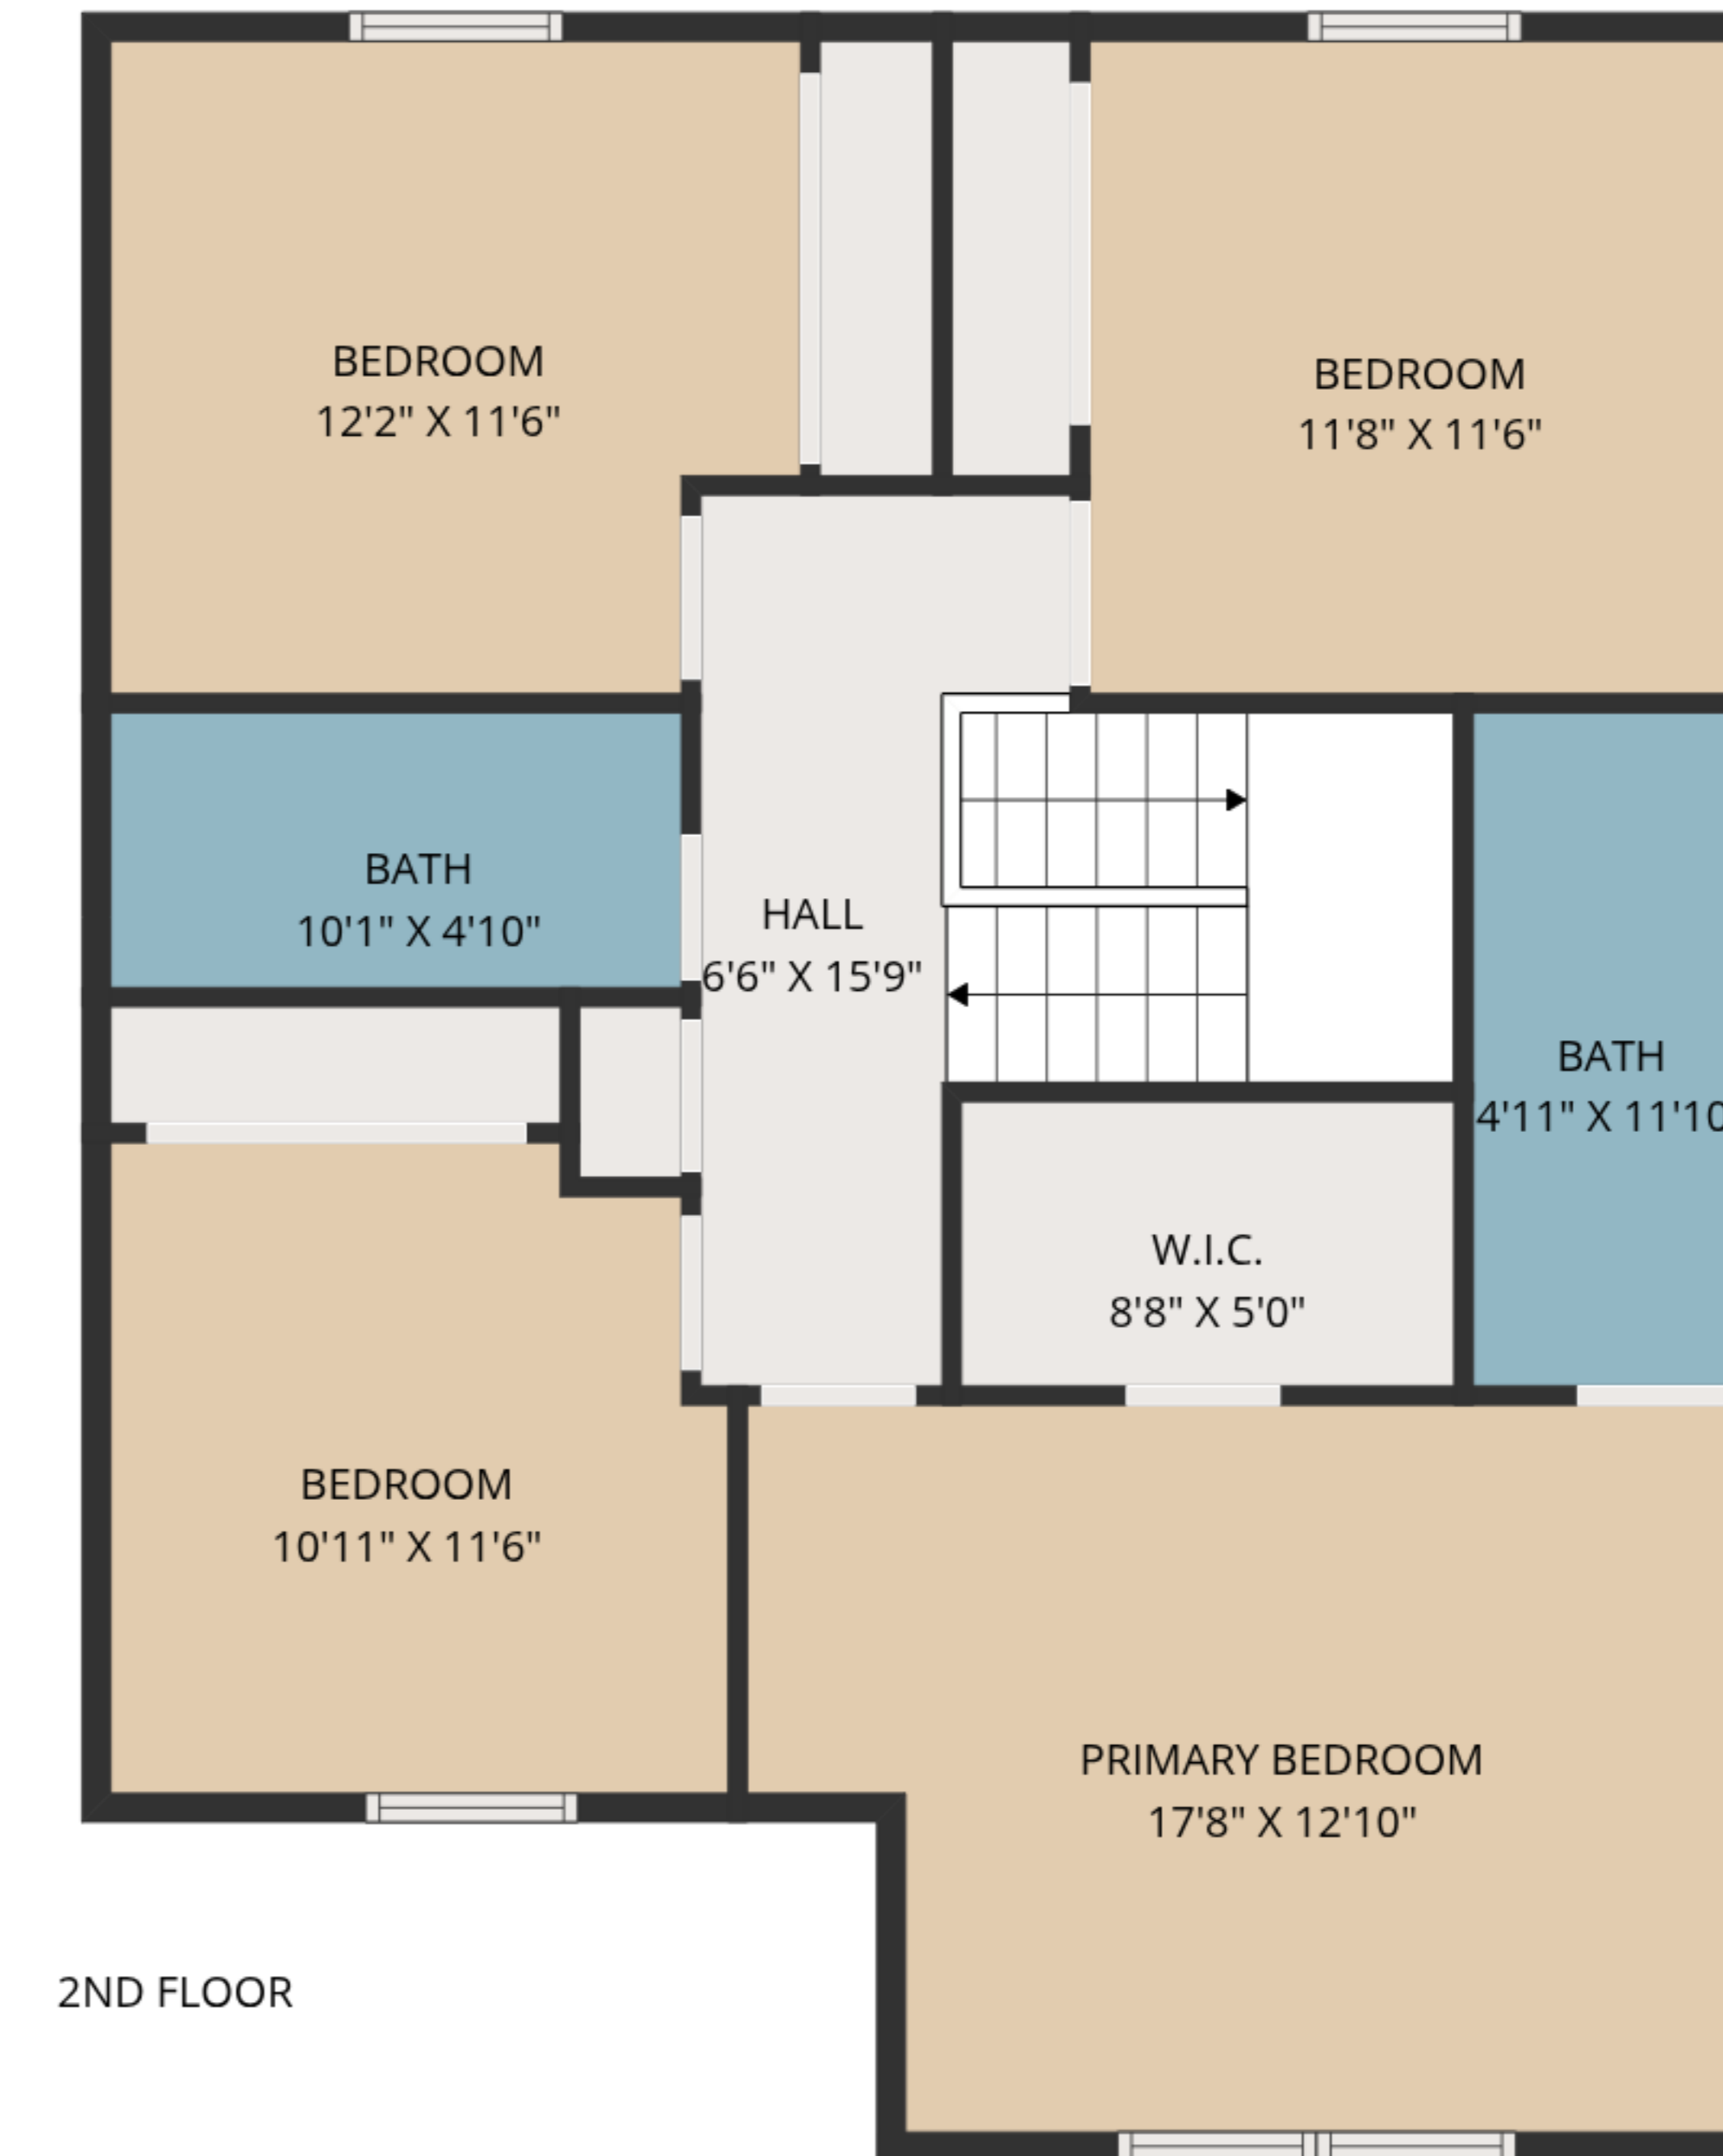

TOTAL: 1790 sq. ft

Basement: 0 sq. ft, 1st floor: 808 sq. ft, 2nd floor: 982 sq. ft

EXCLUDED AREAS: ROOM: 429 sq. ft, BASEMENT: 808 sq. ft, GARAGE: 413 sq. ft,

SCREENED PORCH: 88 sq. ft, WALLS: 243 sq. ft

MEASUREMENTS ARE DEEMED HIGHLY RELIABLE BUT NOT GUARANTEED.