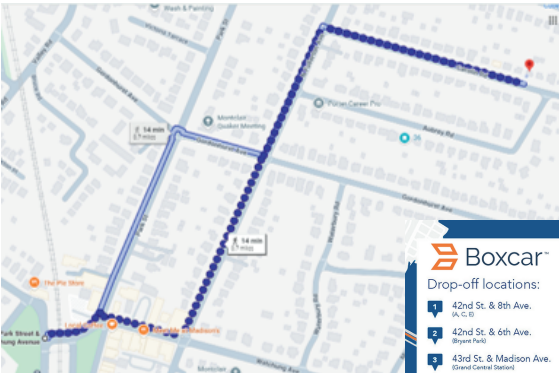

# Commuting

**WALK TO THE NYC TRAIN:**  
NJ Transit Midtown Direct  
to Penn Station  
0.7 miles to Watchung Plaza

**BOXCAR BUS TO NYC  
PICK UP LOCATIONS**  
Park St and Watchung Ave  
0.7 miles

**BUS TO NYC  
PICK UP LOCATIONS**  
Boxcar stops at the gazebo  
in Watchung Plaza

**Boxcar**  
Drop-off locations:

- 1 42nd St. & 8th Ave. (42nd St.)
- 2 42nd St. & 6th Ave. (Bryant Park)
- 3 43rd St. & Madison Ave. (Grand Central Station)
- 4 47th St. & Madison Ave.
- 5 52nd St. & Madison Ave.
- 6 57th St. & Madison Ave.
- 7 67th St. & Madison Ave.
- 8 71st St. & Madison Ave.