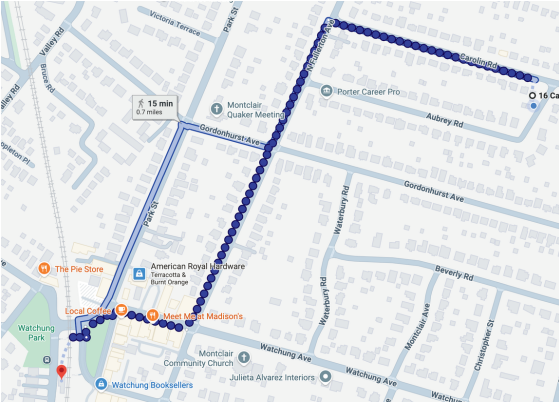

# Commuting

**WALK TO THE NYC TRAIN:**  
NJ Transit Midtown Direct  
to Penn Station  
0.7 miles to Watchung Plaza

**BOXCAR BUS TO NYC  
PICK UP LOCATIONS**  
Park St and Watchung Ave  
0.7 miles

**BUS TO NYC  
PICK UP LOCATIONS**  
Boxcar stops at the gazebo  
in Watchung Plaza

**Boxcar**  
Drop-off locations:

- 1 42nd St. & 8th Ave. (42nd St.)
- 2 42nd St. & 6th Ave. (Bryant Park)
- 3 43rd St. & Madison Ave. (Grand Central Station)
- 4 47th St. & Madison Ave.
- 5 52nd St. & Madison Ave.
- 6 57th St. & Madison Ave.
- 7 67th St. & Madison Ave.
- 8 71st St. & Madison Ave.