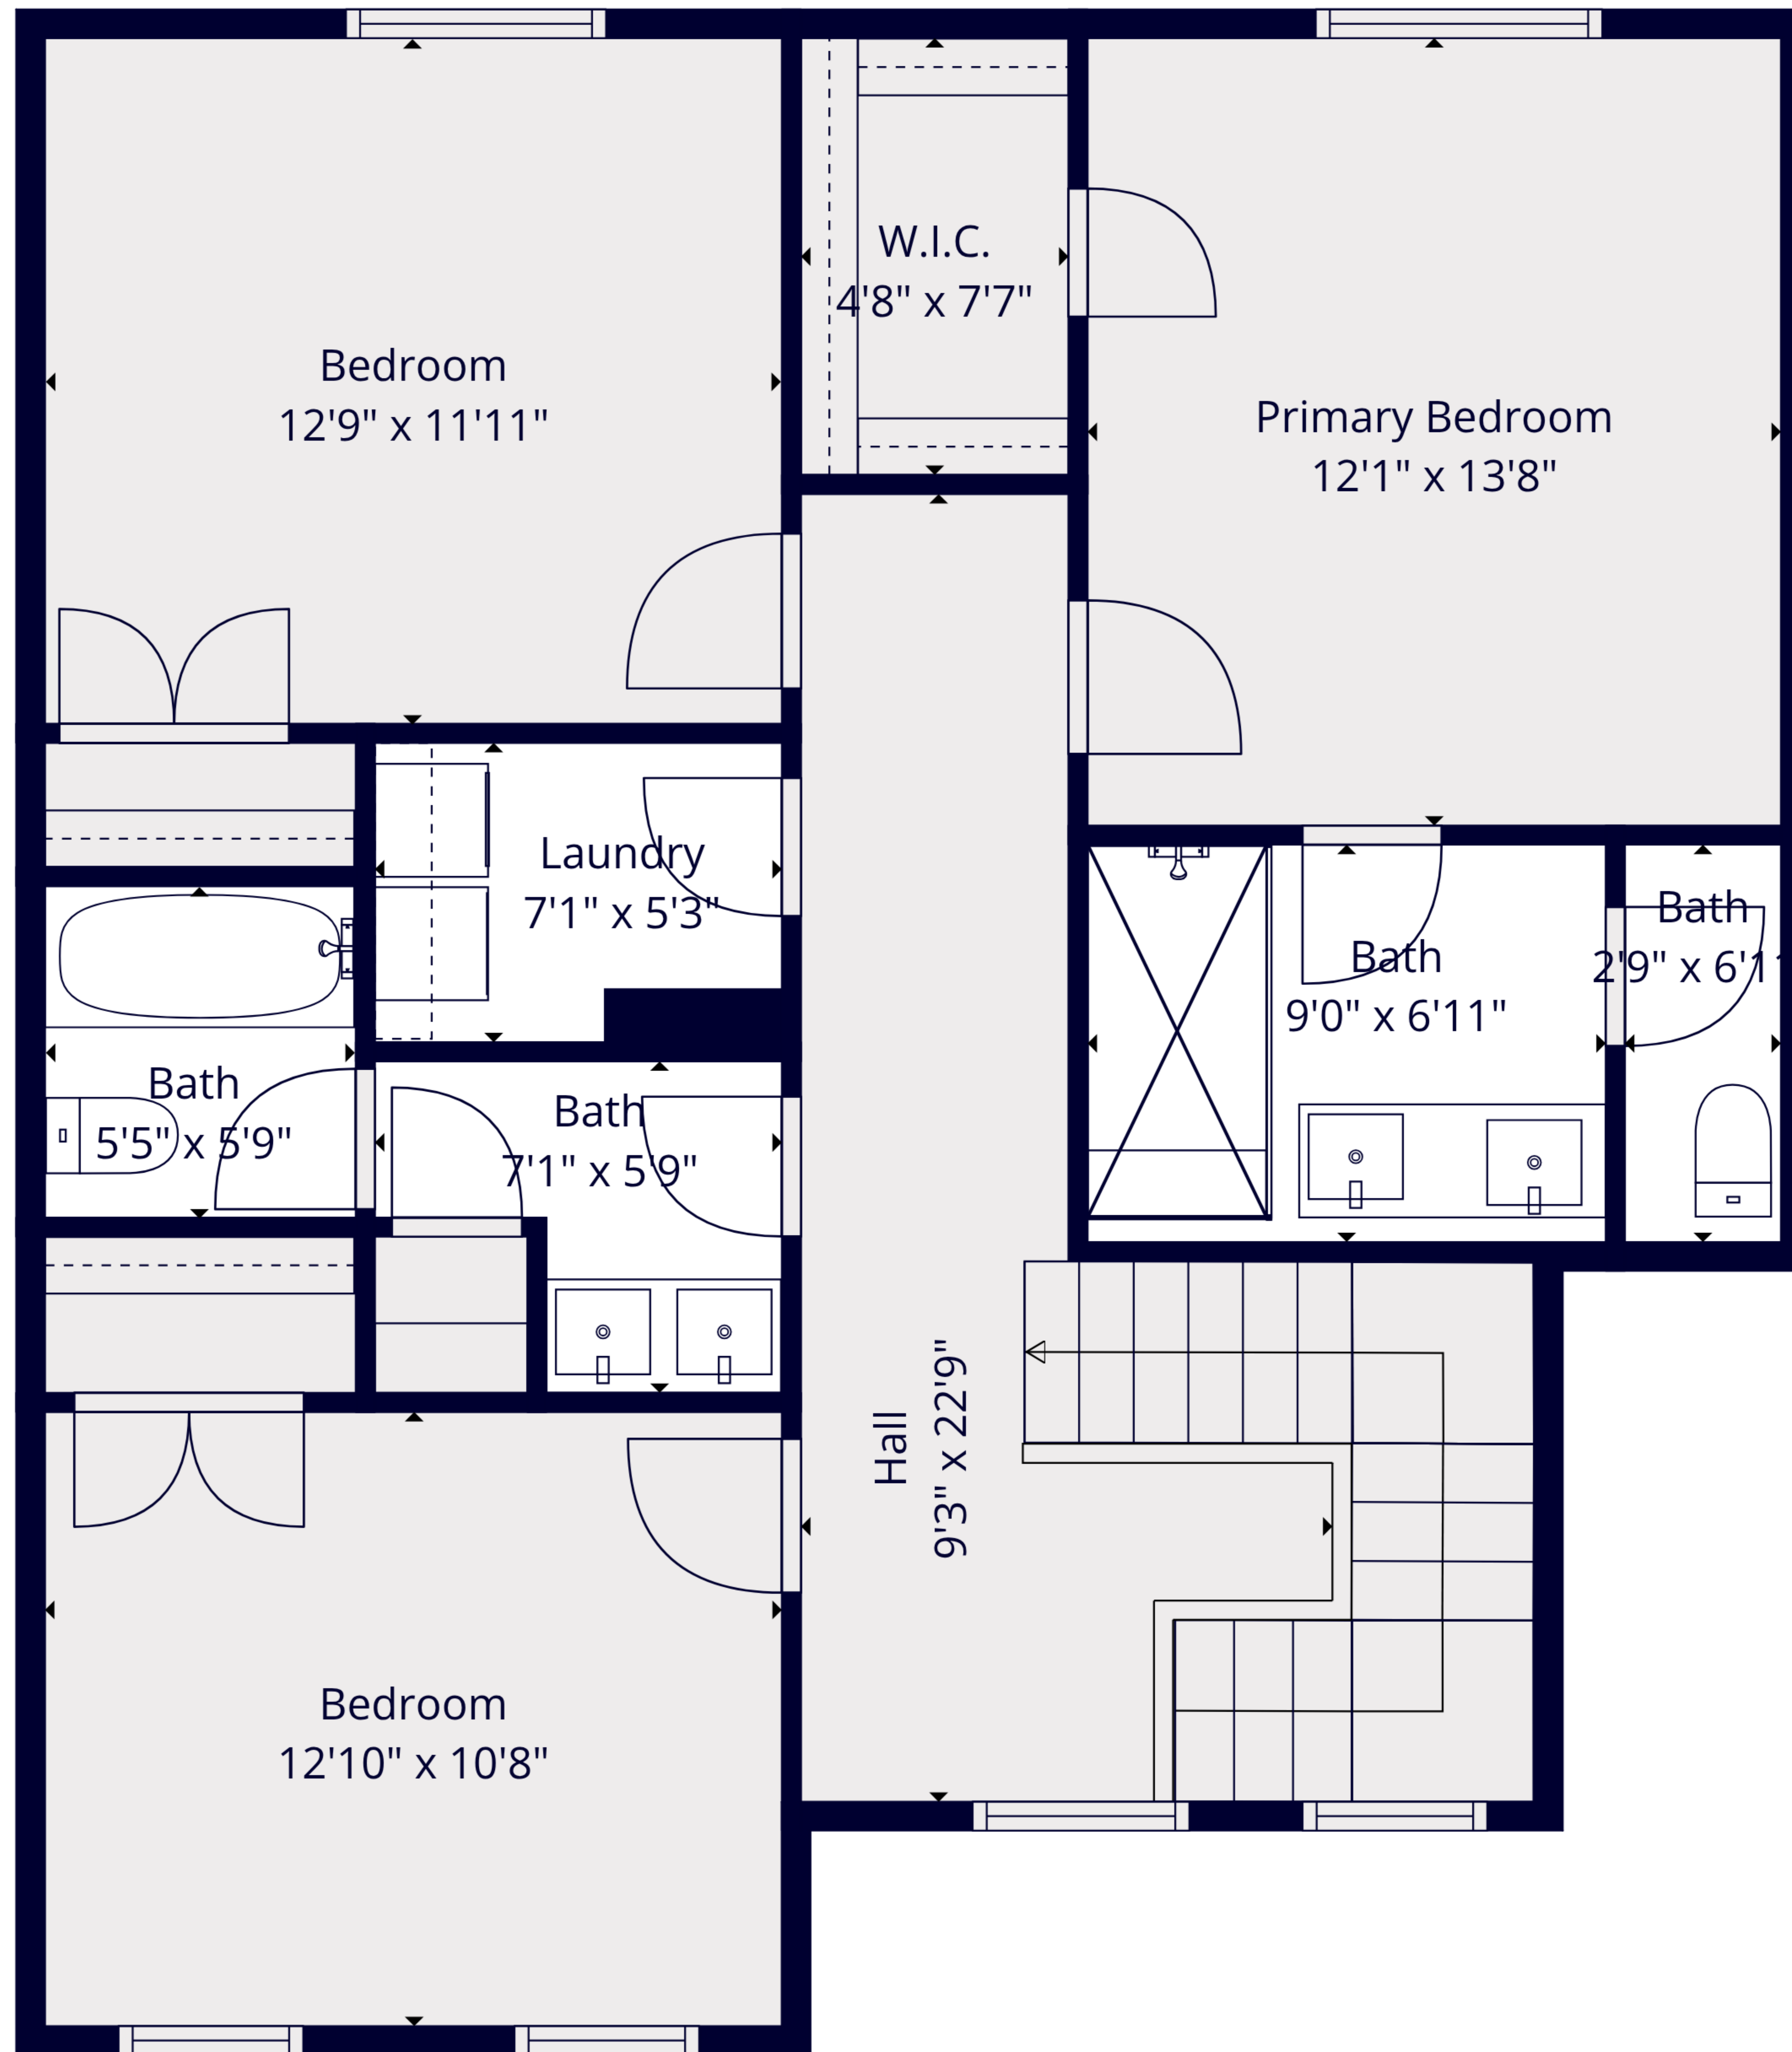

**TOTAL: 2458 sq. ft**

Basement: 586 sq. ft, 1st floor: 936 sq. ft, 2nd floor: 936 sq. ft

EXCLUDED AREAS: UTILITY: 245 sq. ft, STORAGE: 74 sq. ft, UNDEFINED: 30 sq. ft,

PORCH: 123 sq. ft, PATIO: 209 sq. ft, COVERED PATIO: 161 sq. ft,

WALLS: 196 sq. ft

**TOTAL: 2458 sq. ft**

Basement: 586 sq. ft, 1st floor: 936 sq. ft, 2nd floor: 936 sq. ft

EXCLUDED AREAS: UTILITY: 245 sq. ft, STORAGE: 74 sq. ft, UNDEFINED: 30 sq. ft,

PORCH: 123 sq. ft, PATIO: 209 sq. ft, COVERED PATIO: 161 sq. ft,

WALLS: 196 sq. ft

1st Floor

2nd Floor

Basement

**TOTAL: 2458 sq. ft**

Basement: 586 sq. ft, 1st floor: 936 sq. ft, 2nd floor: 936 sq. ft

EXCLUDED AREAS: UTILITY: 245 sq. ft, STORAGE: 74 sq. ft, UNDEFINED: 30 sq. ft,