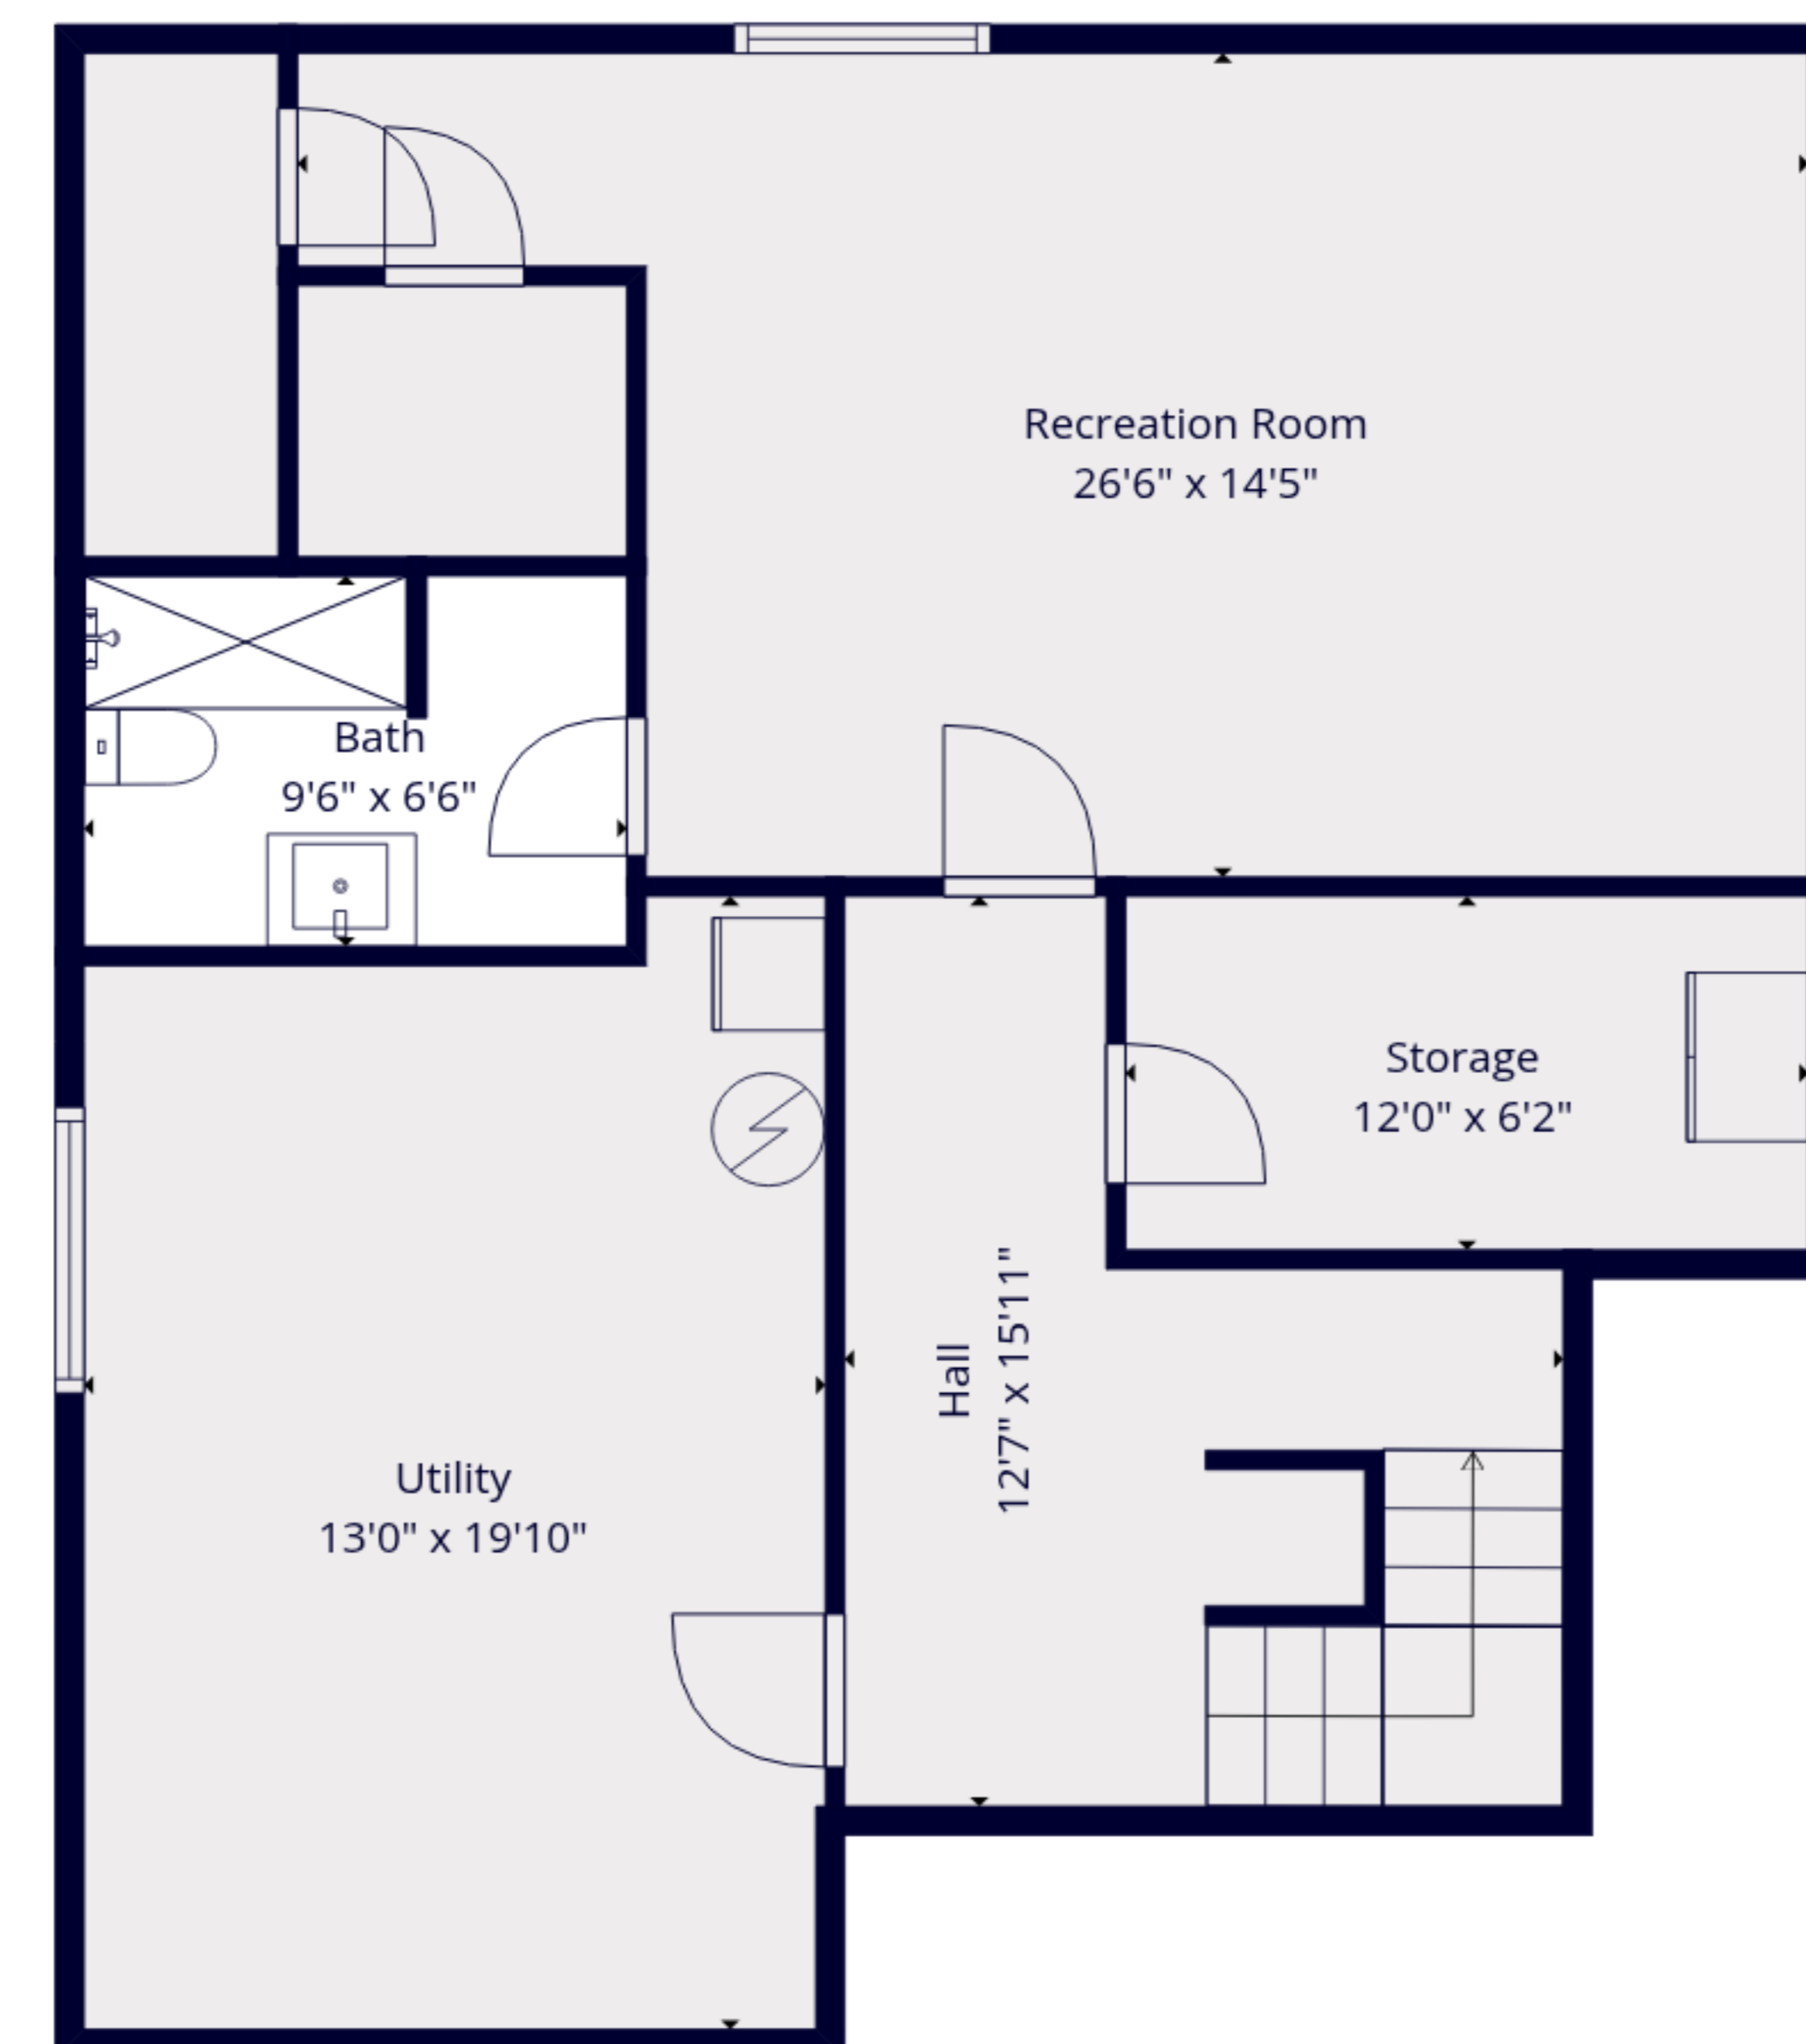

**TOTAL: 2458 sq. ft**

Basement: 586 sq. ft, 1st floor: 936 sq. ft, 2nd floor: 936 sq. ft

EXCLUDED AREAS: UTILITY: 245 sq. ft, STORAGE: 74 sq. ft, UNDEFINED: 30 sq. ft,

PORCH: 123 sq. ft, PATIO: 209 sq. ft, COVERED PATIO: 161 sq. ft,

WALLS: 196 sq. ft

**TOTAL: 2458 sq. ft**

Basement: 586 sq. ft, 1st floor: 936 sq. ft, 2nd floor: 936 sq. ft

EXCLUDED AREAS: UTILITY: 245 sq. ft, STORAGE: 74 sq. ft, UNDEFINED: 30 sq. ft,

PORCH: 123 sq. ft, PATIO: 209 sq. ft, COVERED PATIO: 161 sq. ft,

WALLS: 196 sq. ft

1st Floor

2nd Floor

Basement

**TOTAL: 2458 sq. ft**

Basement: 586 sq. ft, 1st floor: 936 sq. ft, 2nd floor: 936 sq. ft

EXCLUDED AREAS: UTILITY: 245 sq. ft, STORAGE: 74 sq. ft, UNDEFINED: 30 sq. ft,