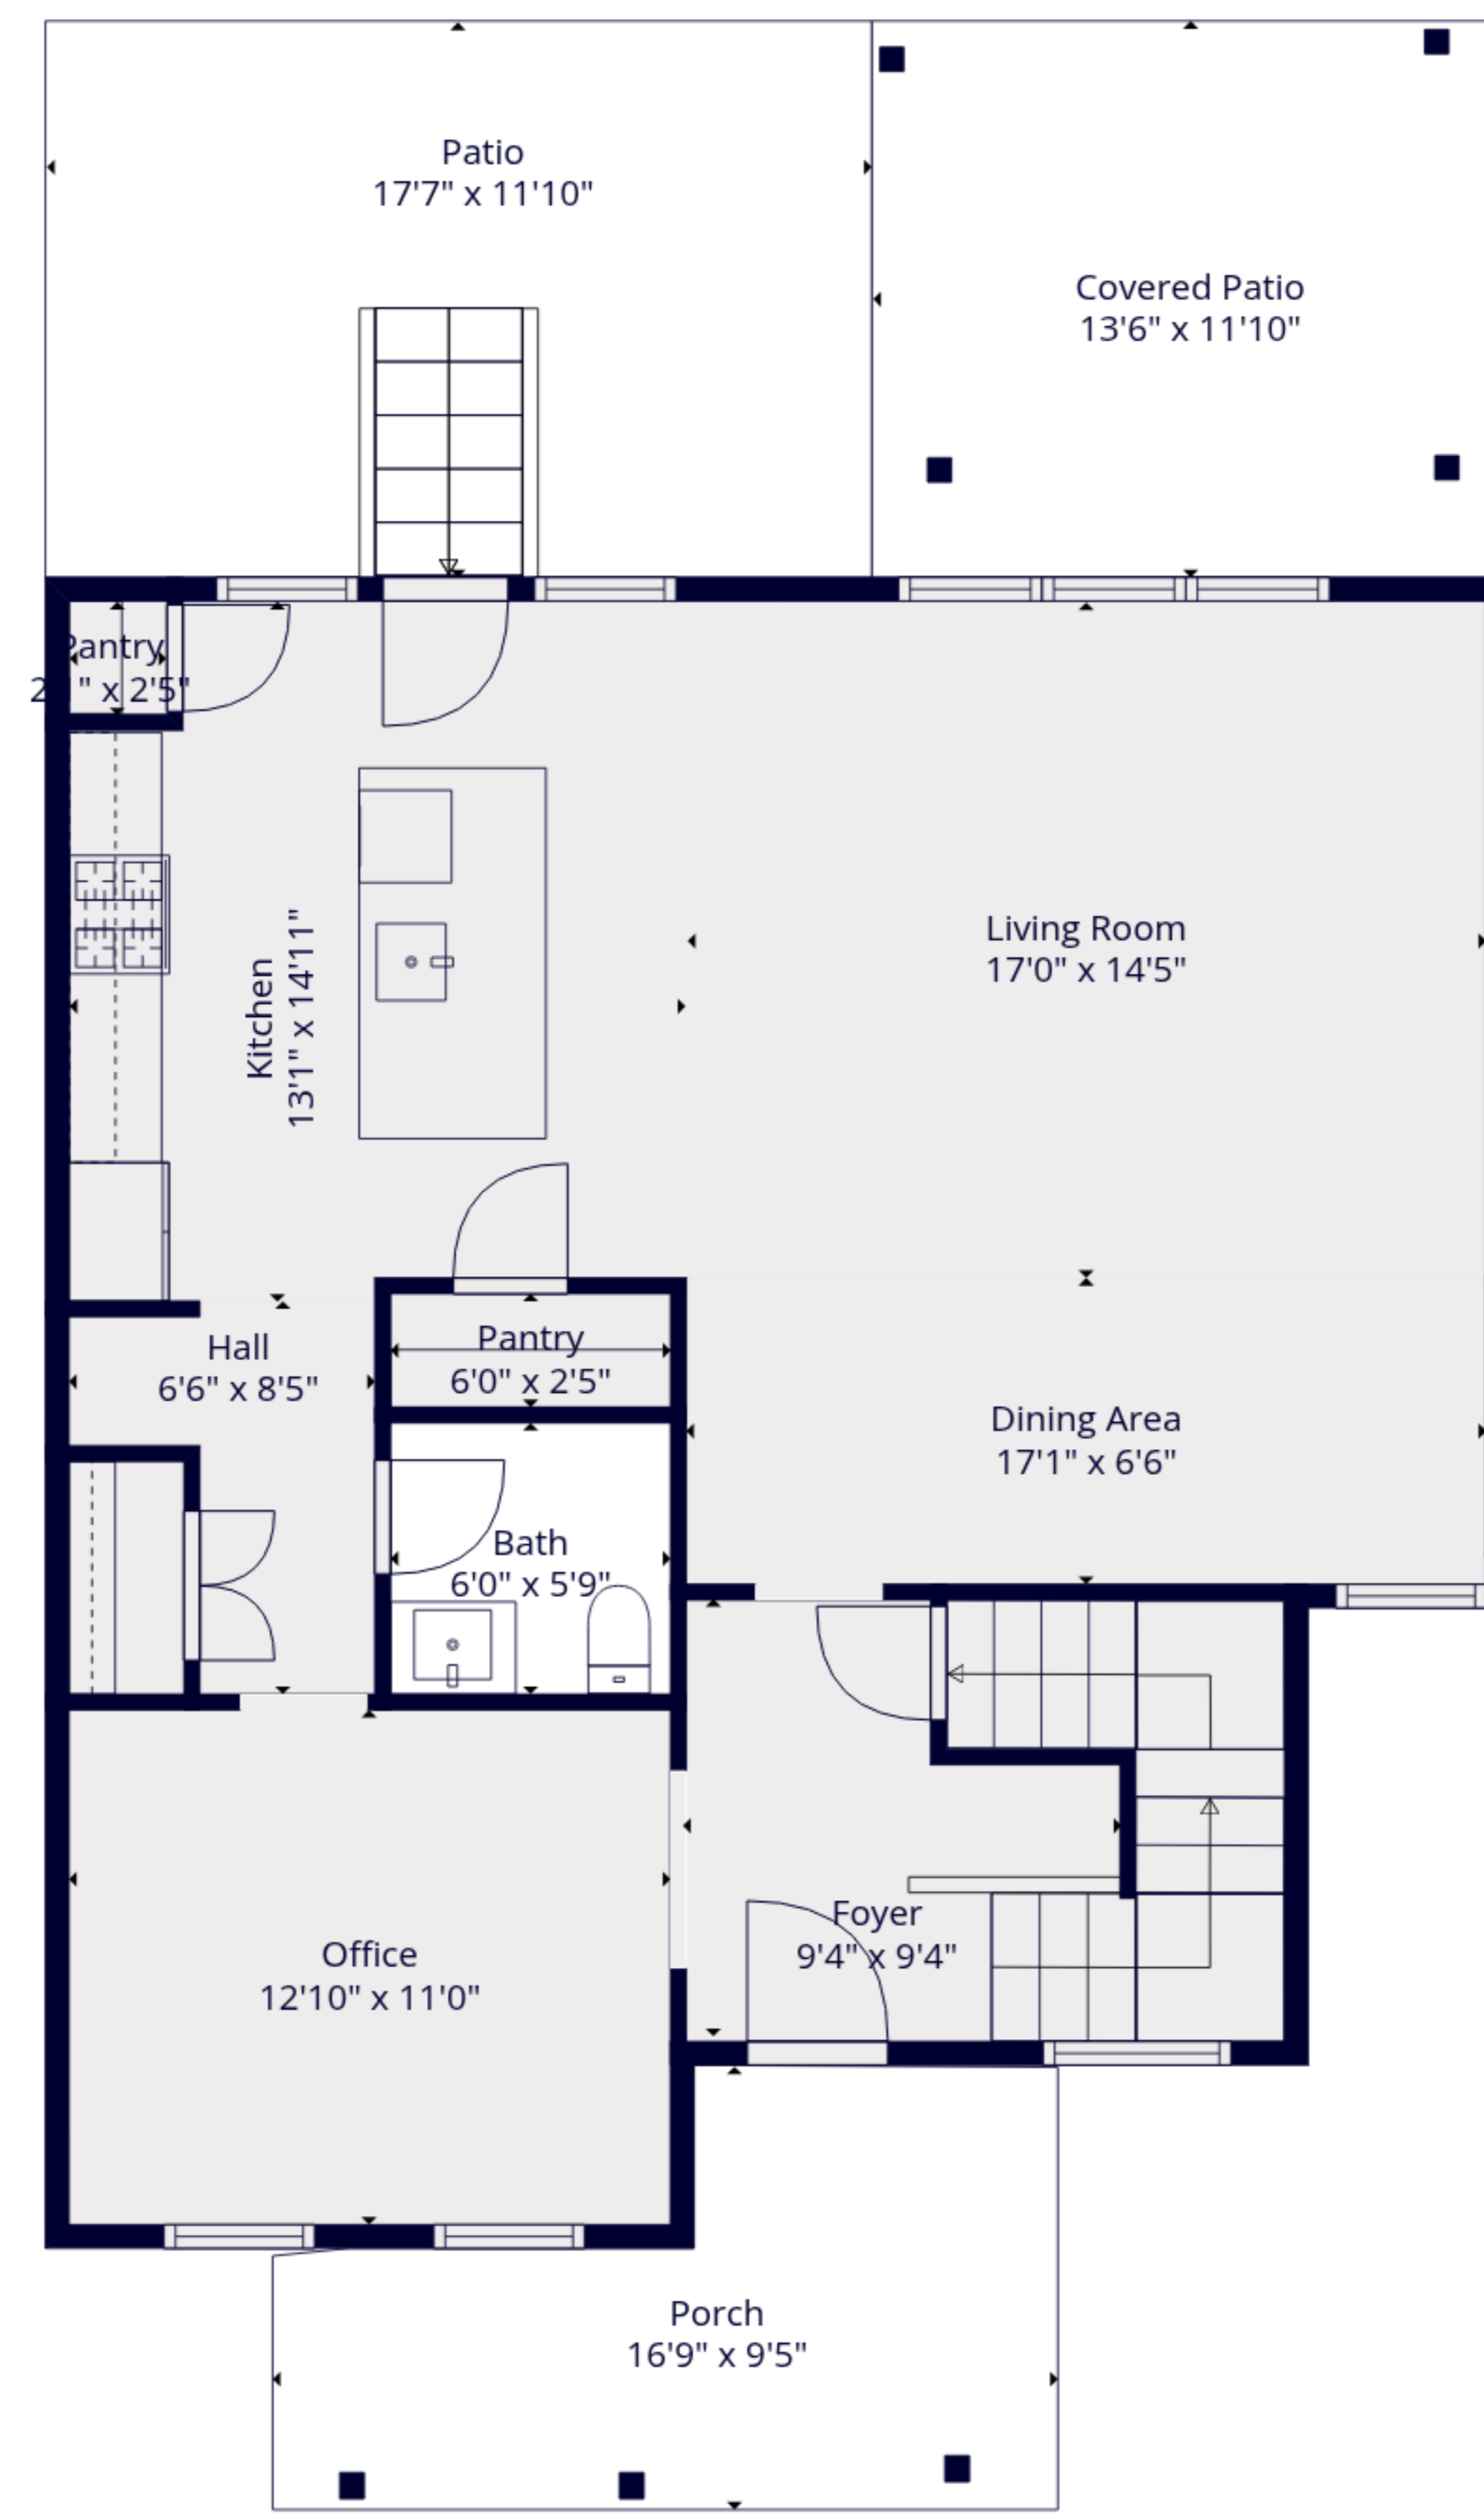

**TOTAL: 2458 sq. ft**

Basement: 586 sq. ft, 1st floor: 936 sq. ft, 2nd floor: 936 sq. ft

EXCLUDED AREAS: UTILITY: 245 sq. ft, STORAGE: 74 sq. ft, UNDEFINED: 30 sq. ft,

PORCH: 123 sq. ft, PATIO: 209 sq. ft, COVERED PATIO: 161 sq. ft,

WALLS: 196 sq. ft

**TOTAL: 2458 sq. ft**

Basement: 586 sq. ft, 1st floor: 936 sq. ft, 2nd floor: 936 sq. ft

EXCLUDED AREAS: UTILITY: 245 sq. ft, STORAGE: 74 sq. ft, UNDEFINED: 30 sq. ft,

PORCH: 123 sq. ft, PATIO: 209 sq. ft, COVERED PATIO: 161 sq. ft,

WALLS: 196 sq. ft

1st Floor

2nd Floor

Basement

**TOTAL: 2458 sq. ft**

Basement: 586 sq. ft, 1st floor: 936 sq. ft, 2nd floor: 936 sq. ft

EXCLUDED AREAS: UTILITY: 245 sq. ft, STORAGE: 74 sq. ft, UNDEFINED: 30 sq. ft,