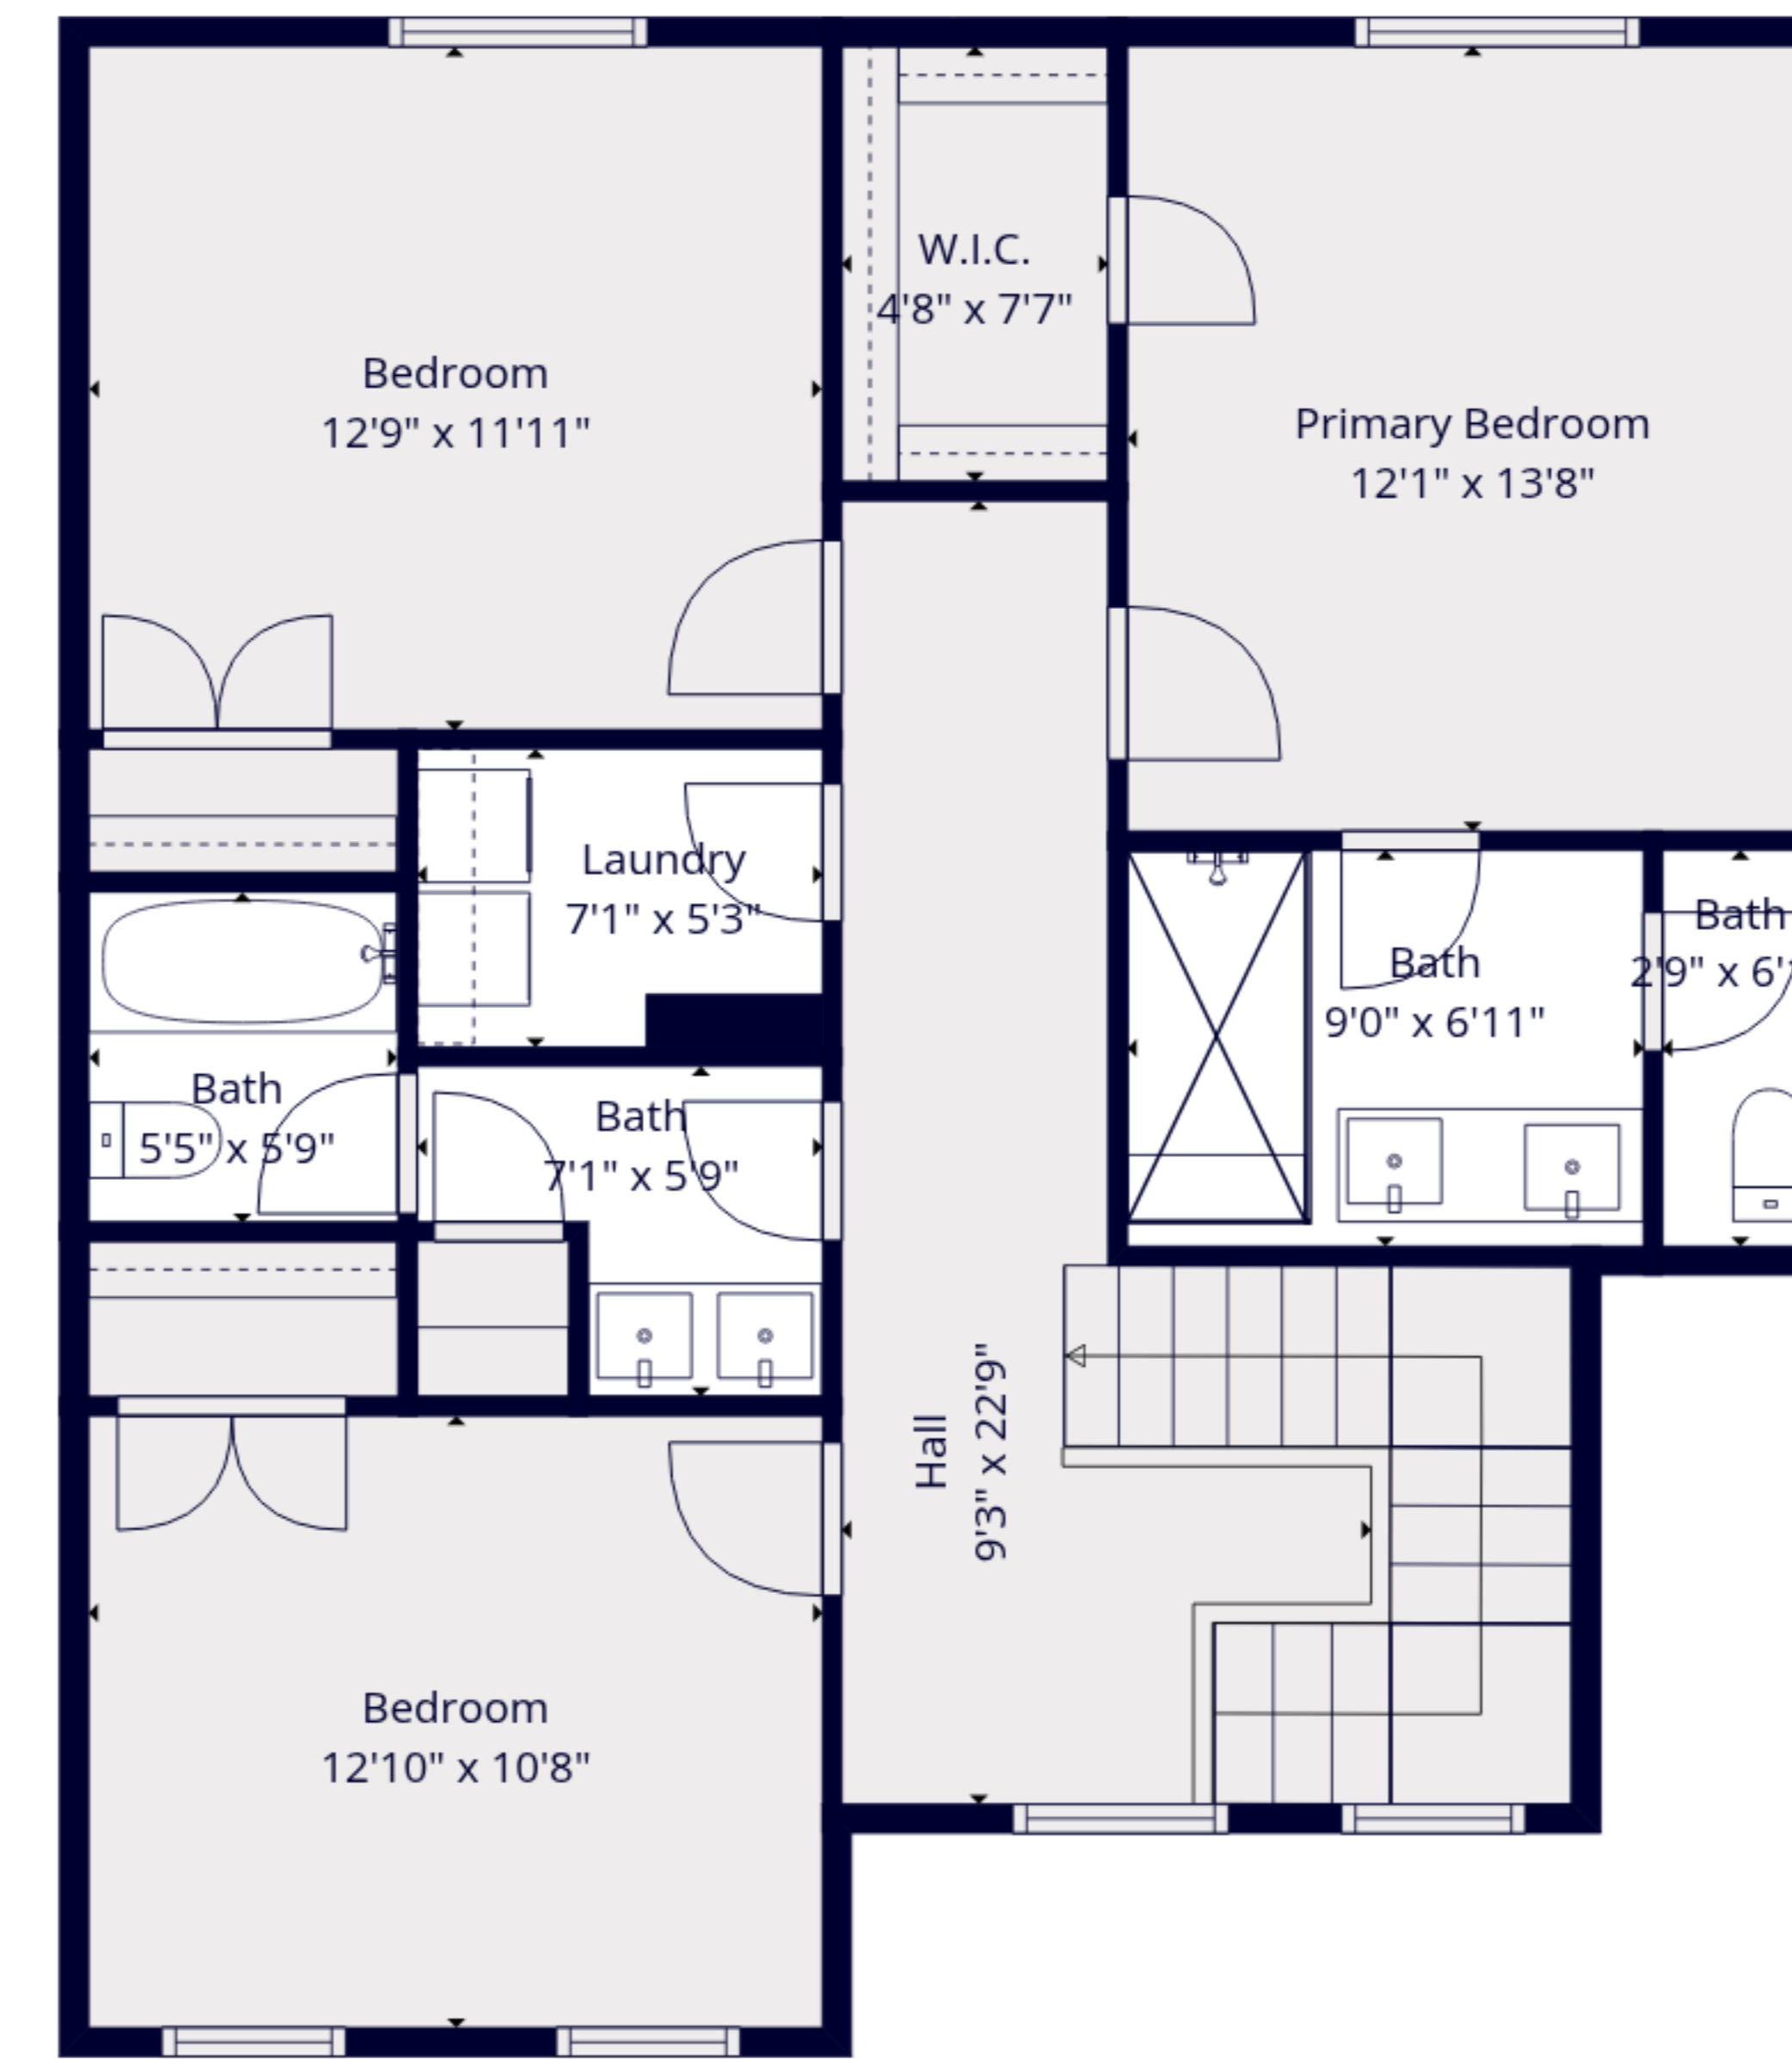

**TOTAL: 2458 sq. ft**

Basement: 586 sq. ft, 1st floor: 936 sq. ft, 2nd floor: 936 sq. ft

EXCLUDED AREAS: UTILITY: 245 sq. ft, STORAGE: 74 sq. ft, UNDEFINED: 30 sq. ft,

PORCH: 123 sq. ft, PATIO: 209 sq. ft, COVERED PATIO: 161 sq. ft,

WALLS: 196 sq. ft

**TOTAL: 2458 sq. ft**

Basement: 586 sq. ft, 1st floor: 936 sq. ft, 2nd floor: 936 sq. ft

EXCLUDED AREAS: UTILITY: 245 sq. ft, STORAGE: 74 sq. ft, UNDEFINED: 30 sq. ft,

PORCH: 123 sq. ft, PATIO: 209 sq. ft, COVERED PATIO: 161 sq. ft,

WALLS: 196 sq. ft

1st Floor

2nd Floor

Basement

**TOTAL: 2458 sq. ft**

Basement: 586 sq. ft, 1st floor: 936 sq. ft, 2nd floor: 936 sq. ft

EXCLUDED AREAS: UTILITY: 245 sq. ft, STORAGE: 74 sq. ft, UNDEFINED: 30 sq. ft,