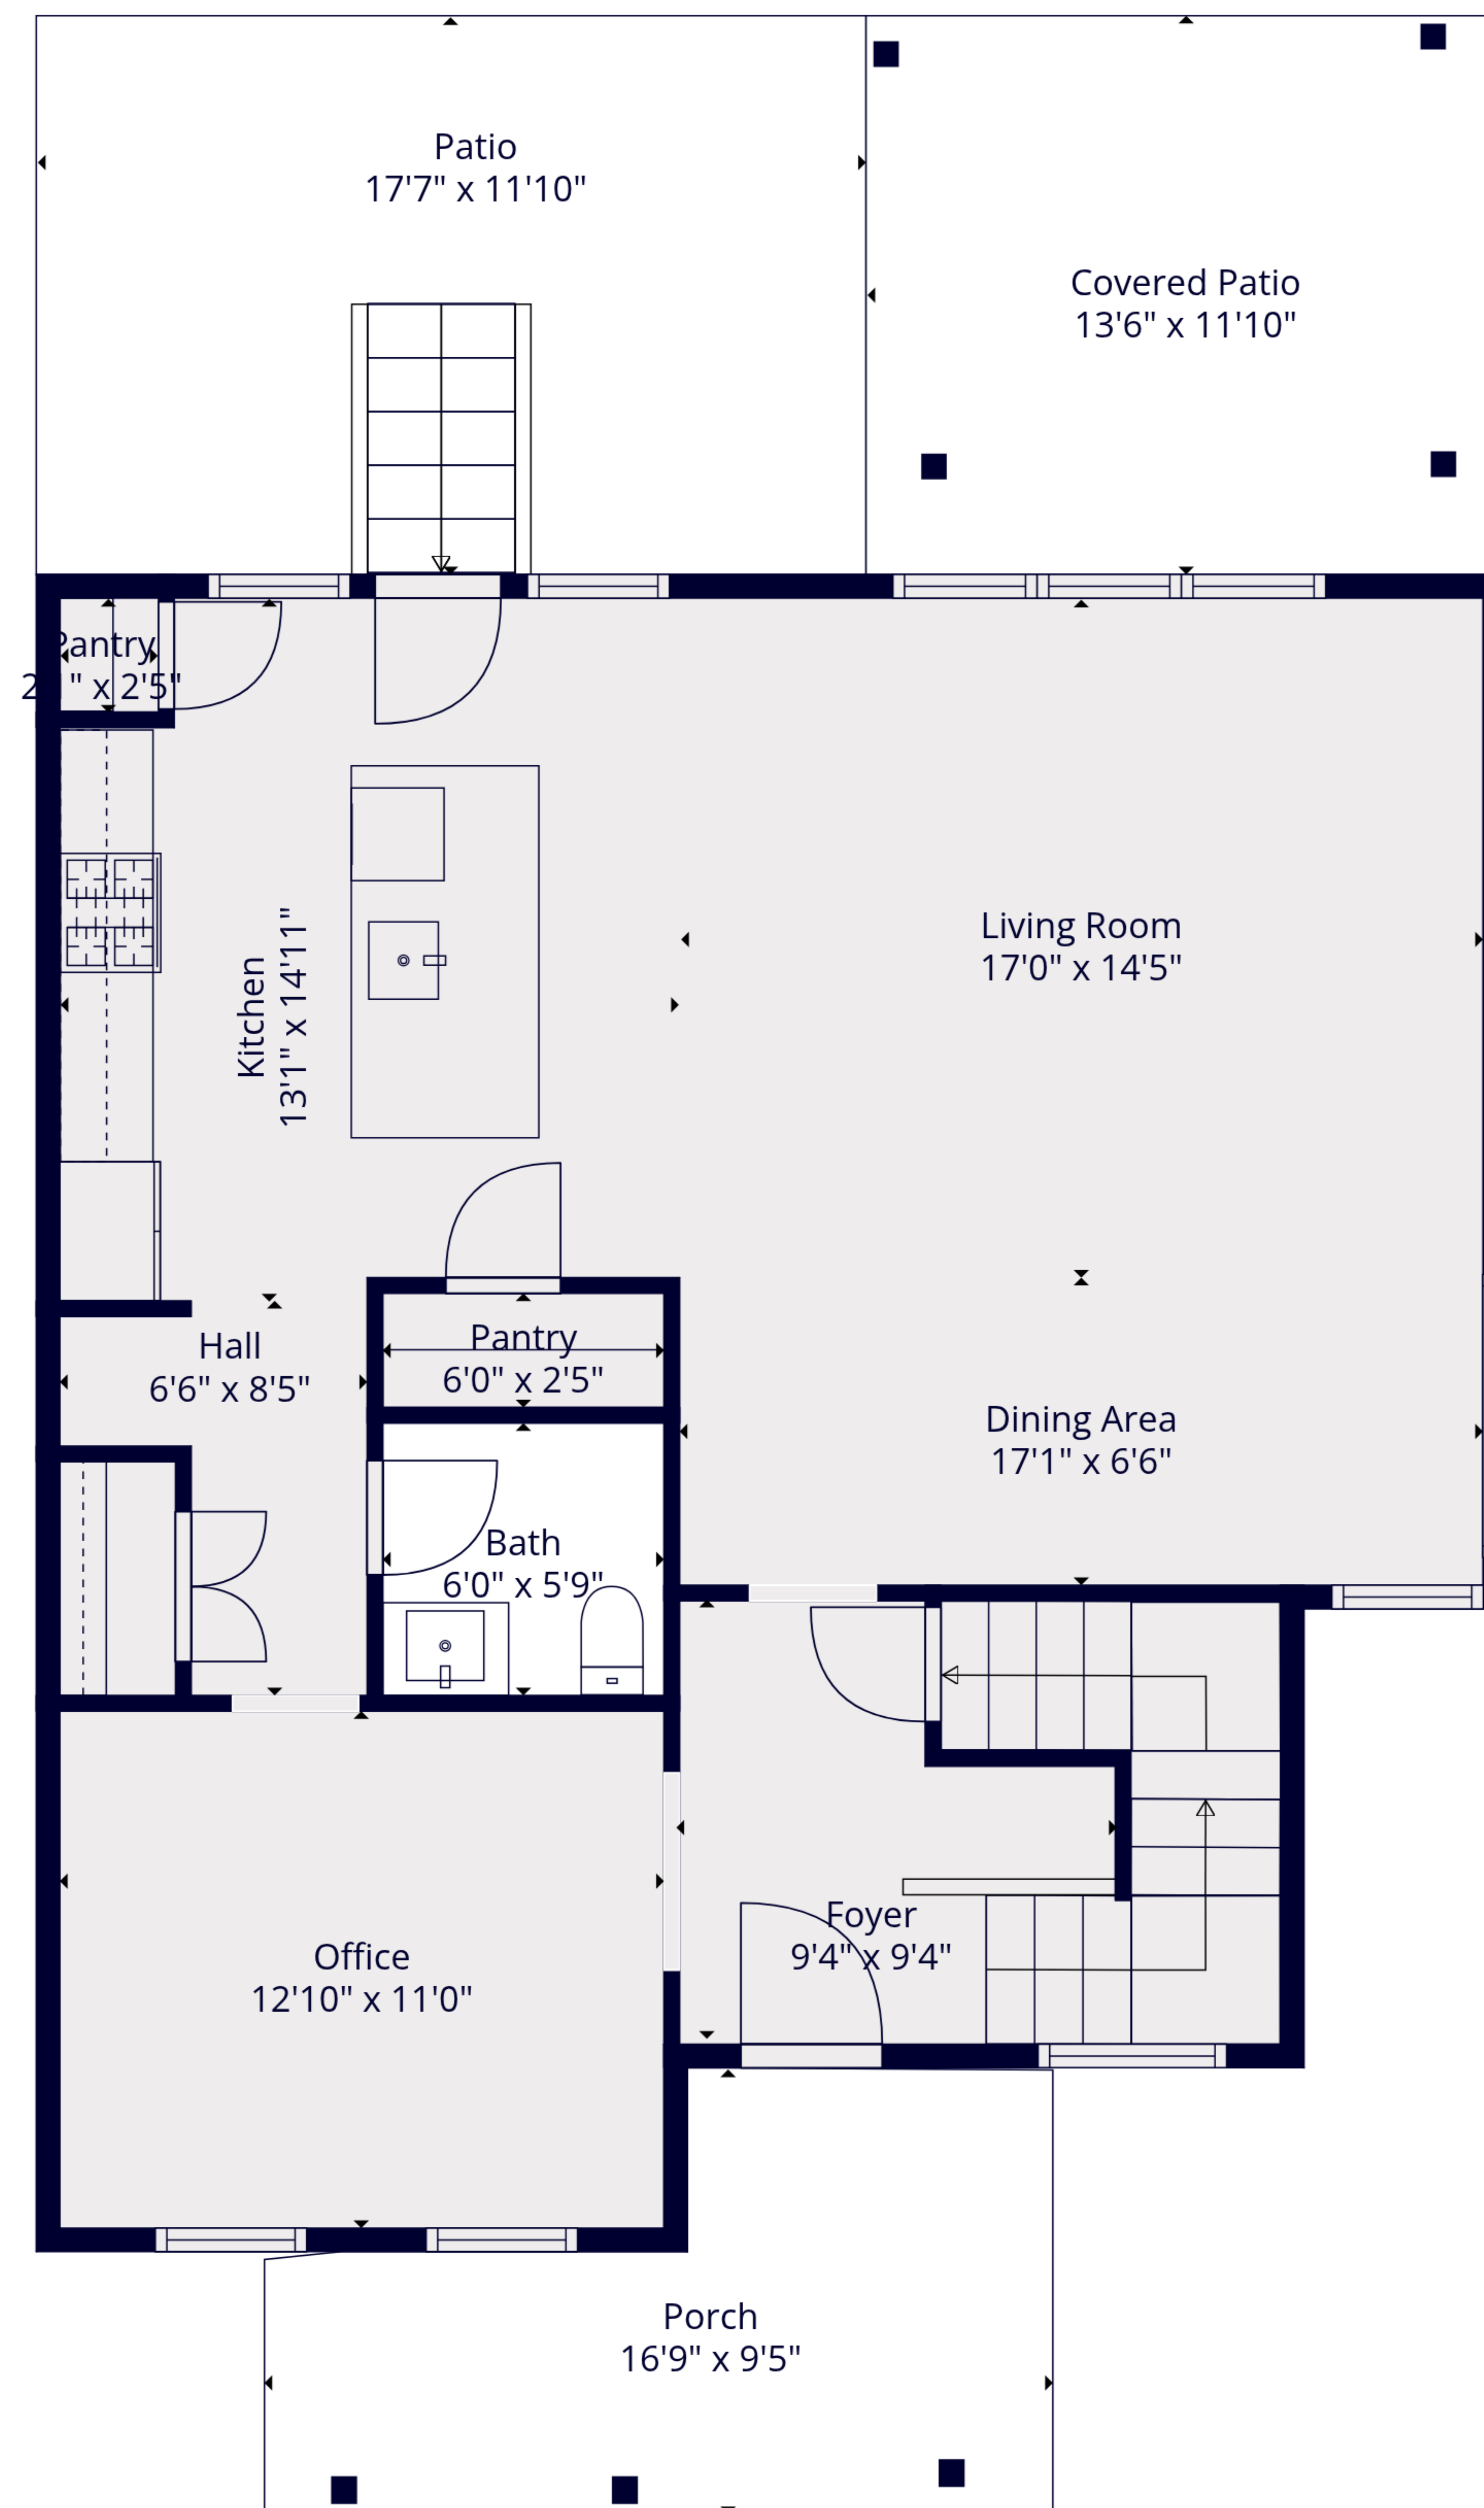

**TOTAL: 2458 sq. ft**

Basement: 586 sq. ft, 1st floor: 936 sq. ft, 2nd floor: 936 sq. ft

EXCLUDED AREAS: UTILITY: 245 sq. ft, STORAGE: 74 sq. ft, UNDEFINED: 30 sq. ft,

PORCH: 123 sq. ft, PATIO: 209 sq. ft, COVERED PATIO: 161 sq. ft,

WALLS: 196 sq. ft

**TOTAL: 2458 sq. ft**

Basement: 586 sq. ft, 1st floor: 936 sq. ft, 2nd floor: 936 sq. ft

EXCLUDED AREAS: UTILITY: 245 sq. ft, STORAGE: 74 sq. ft, UNDEFINED: 30 sq. ft,

PORCH: 123 sq. ft, PATIO: 209 sq. ft, COVERED PATIO: 161 sq. ft,

WALLS: 196 sq. ft

1st Floor

2nd Floor

Basement

**TOTAL: 2458 sq. ft**

Basement: 586 sq. ft, 1st floor: 936 sq. ft, 2nd floor: 936 sq. ft

EXCLUDED AREAS: UTILITY: 245 sq. ft, STORAGE: 74 sq. ft, UNDEFINED: 30 sq. ft,