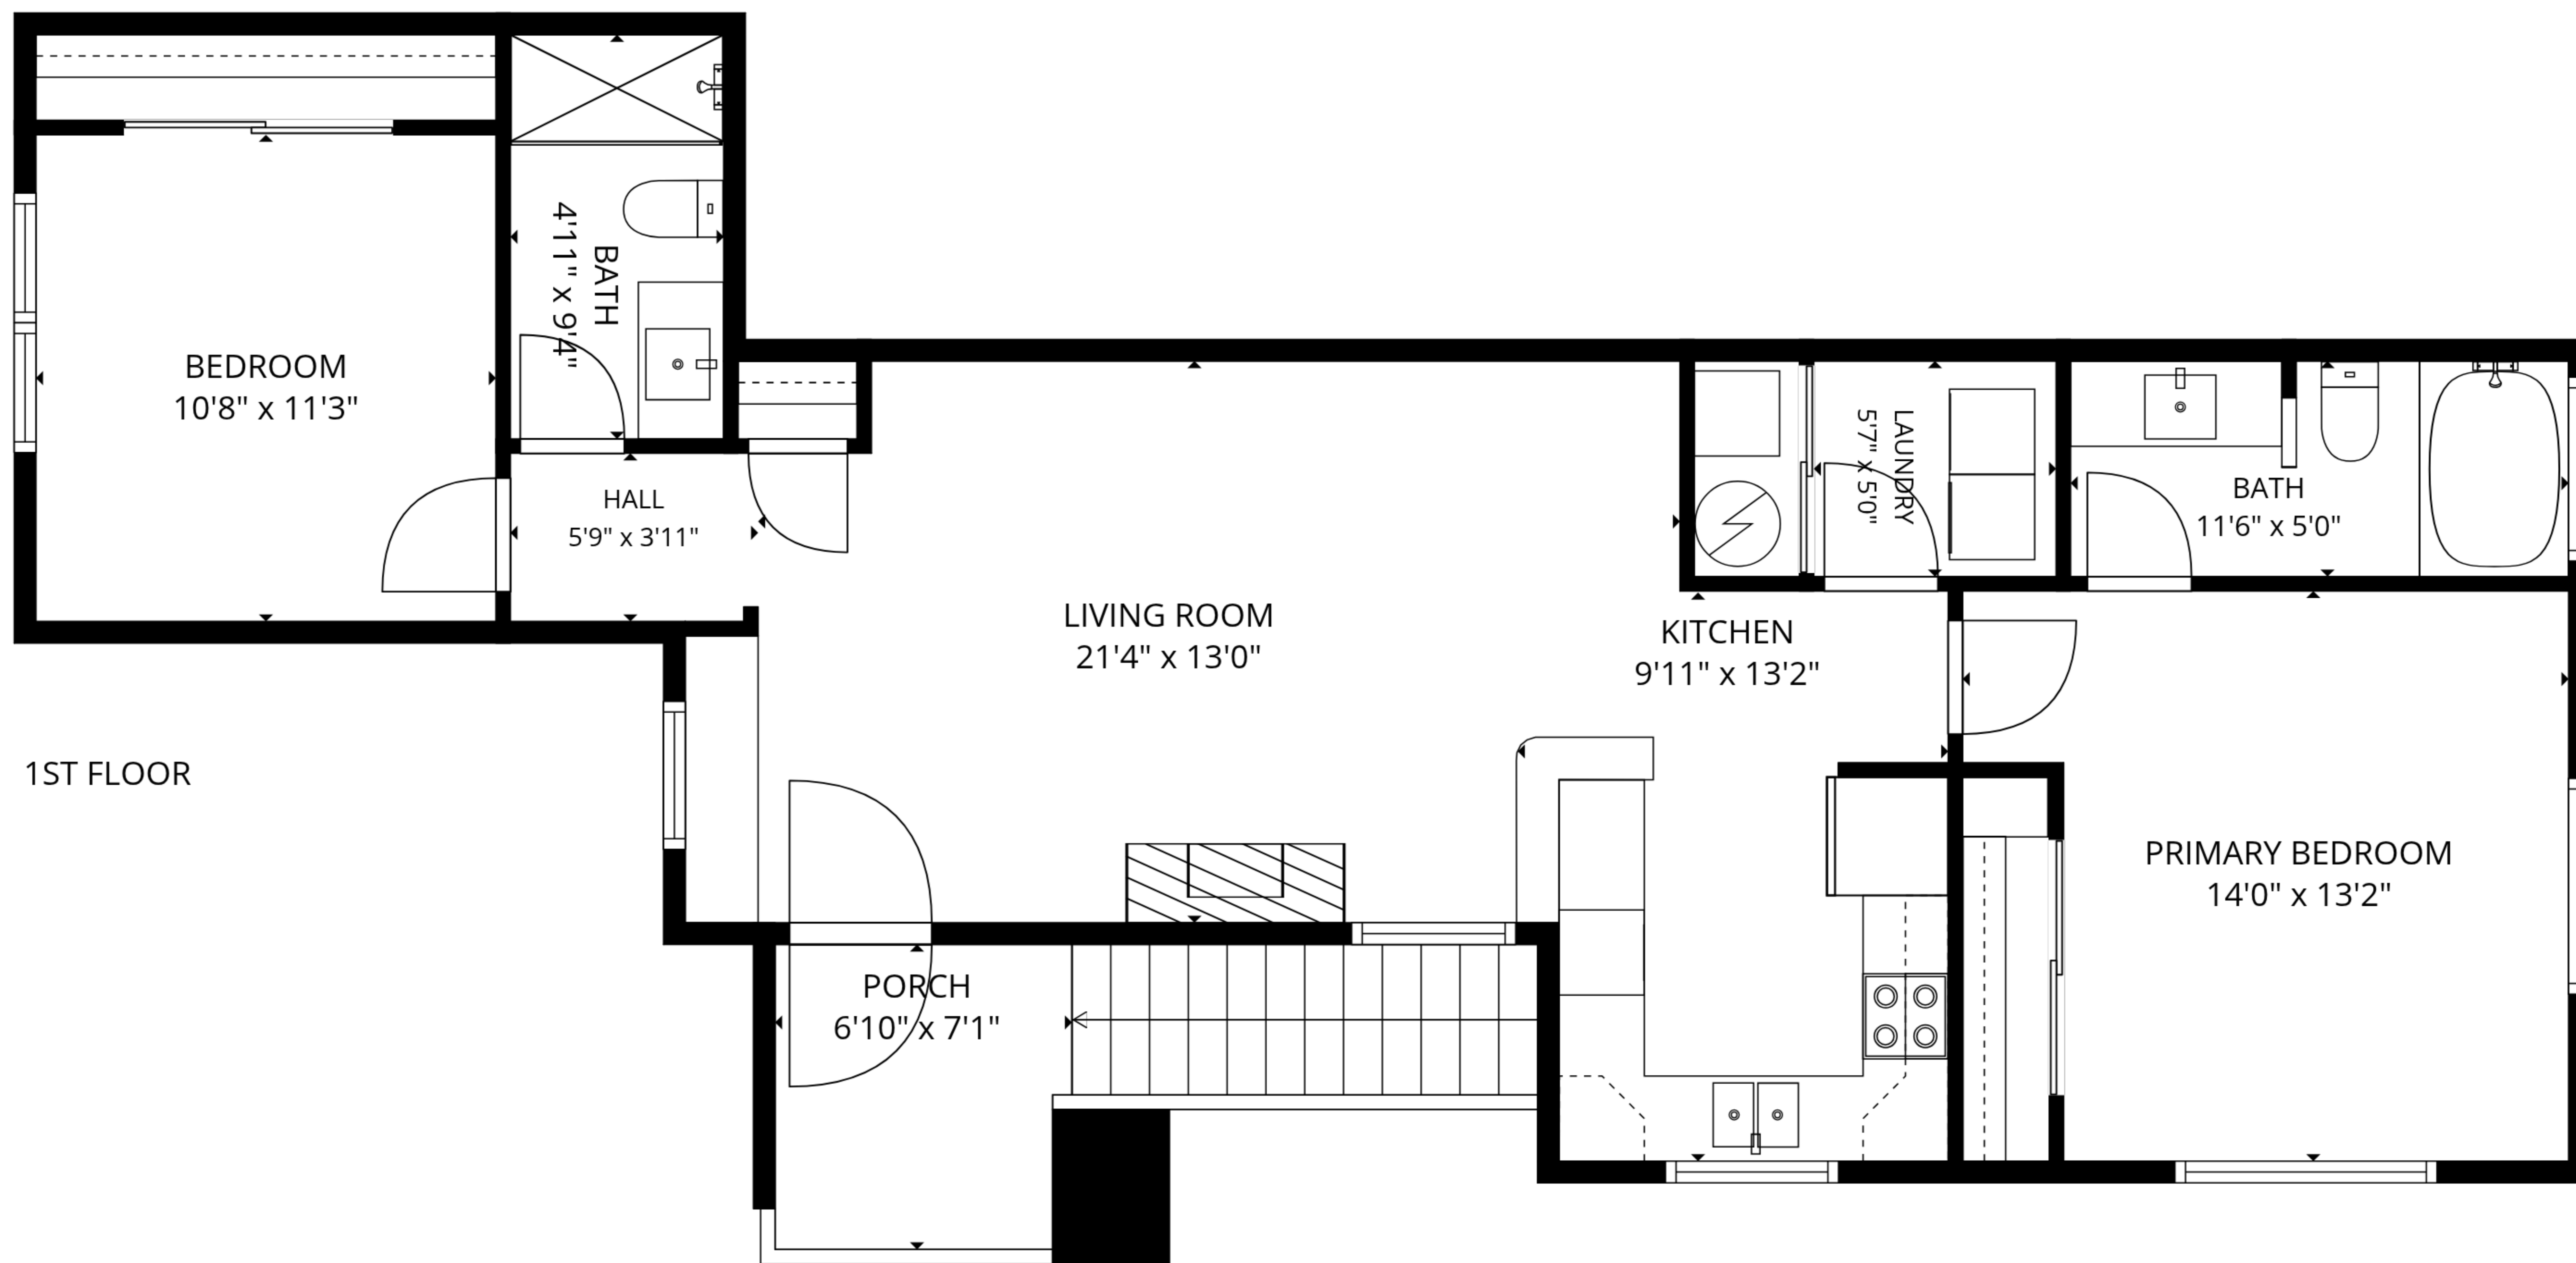

GARAGE
19'9" x 10'9"

PATIO
3'5" x 3'11"

TOTAL: 892 sq. ft
Basement: 0 sq. ft, 1ST FLOOR: 892 sq. ft
EXCLUDED AREAS: GARAGE: 212 sq. ft, PATIO: 14 sq. ft, UNDEFINED: 12 sq. ft,
PORCH: 47 sq. ft, WALLS: 115 sq. ft

SIZES AND DIMENSIONS ARE APPROXIMATE, ACTUAL MAY VARY.

TOTAL: 892 sq. ft

Basement: 0 sq. ft, 1ST FLOOR: 892 sq. ft

EXCLUDED AREAS: GARAGE: 212 sq. ft, PATIO: 14 sq. ft, UNDEFINED: 12 sq. ft,
 PORCH: 47 sq. ft, WALLS: 115 sq. ft

SIZES AND DIMENSIONS ARE APPROXIMATE, ACTUAL MAY VARY.