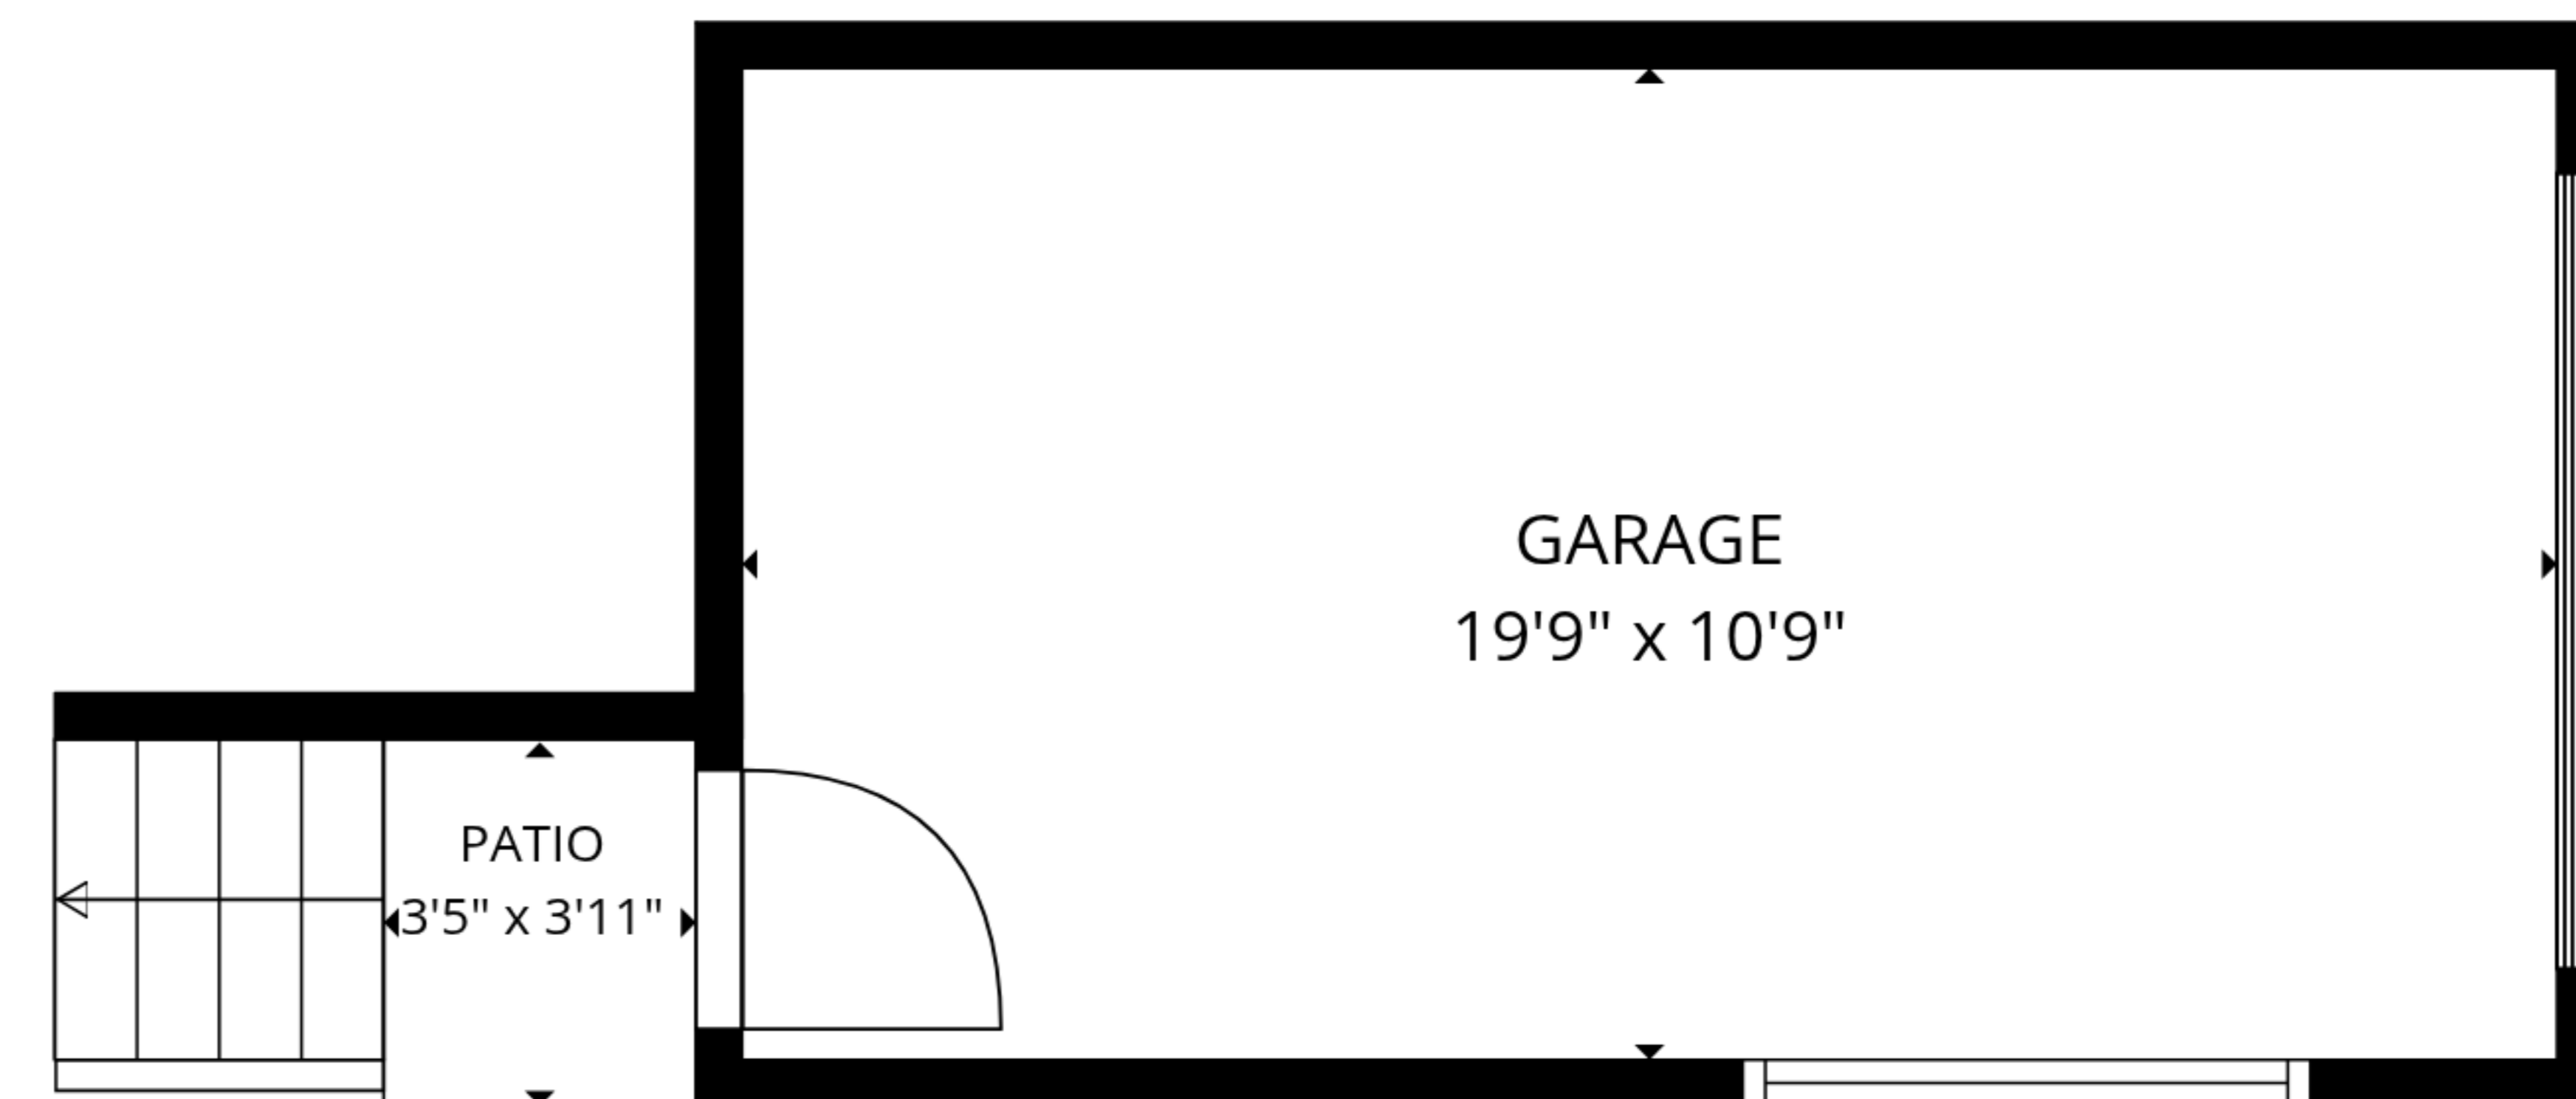

GARAGE
19'9" x 10'9"

PATIO
3'5" x 3'11"

TOTAL: 892 sq. ft
Basement: 0 sq. ft, 1ST FLOOR: 892 sq. ft
EXCLUDED AREAS: GARAGE: 212 sq. ft, PATIO: 14 sq. ft, UNDEFINED: 12 sq. ft,
PORCH: 47 sq. ft, WALLS: 115 sq. ft

SIZES AND DIMENSIONS ARE APPROXIMATE, ACTUAL MAY VARY.

TOTAL: 892 sq. ft

Basement: 0 sq. ft, 1ST FLOOR: 892 sq. ft

EXCLUDED AREAS: GARAGE: 212 sq. ft, PATIO: 14 sq. ft, UNDEFINED: 12 sq. ft,
 PORCH: 47 sq. ft, WALLS: 115 sq. ft

SIZES AND DIMENSIONS ARE APPROXIMATE, ACTUAL MAY VARY.