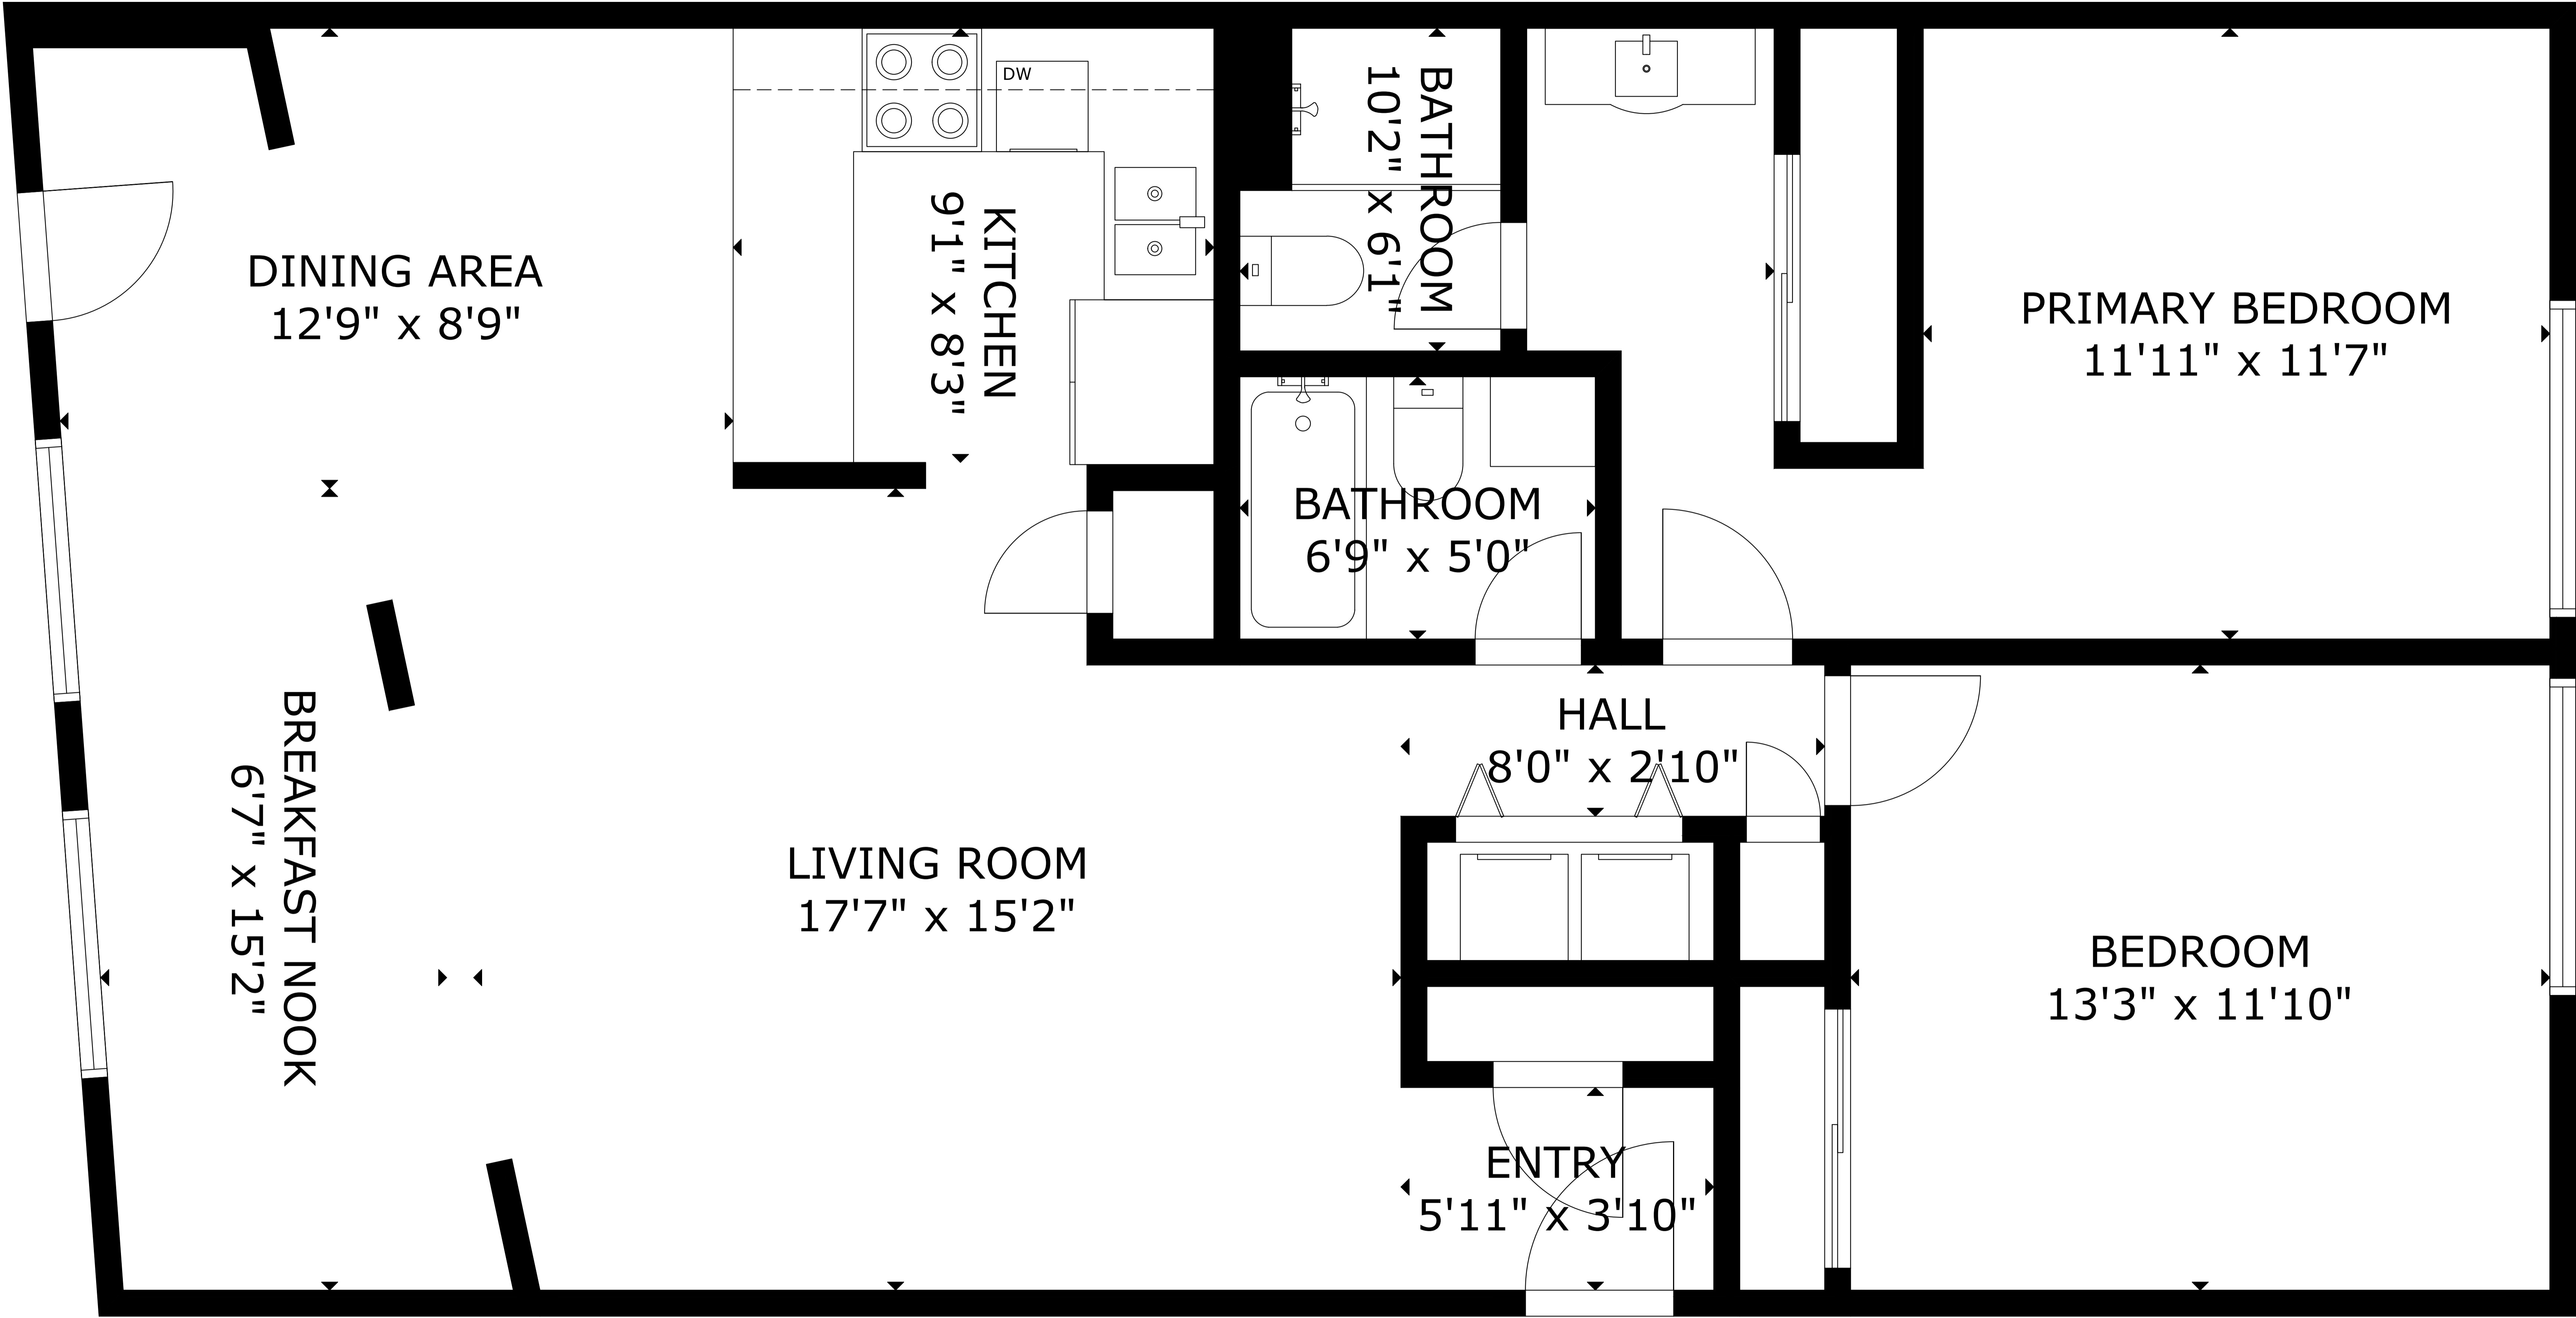

4703 Country Club Ln NW

GROSS EXTERNAL AREA
TOTAL: 1,190 sq ft
FLOOR 1: 1,190 sq ft

SIZE AND DIMENSIONS ARE APPROXIMATE, ACTUAL MAY VARY