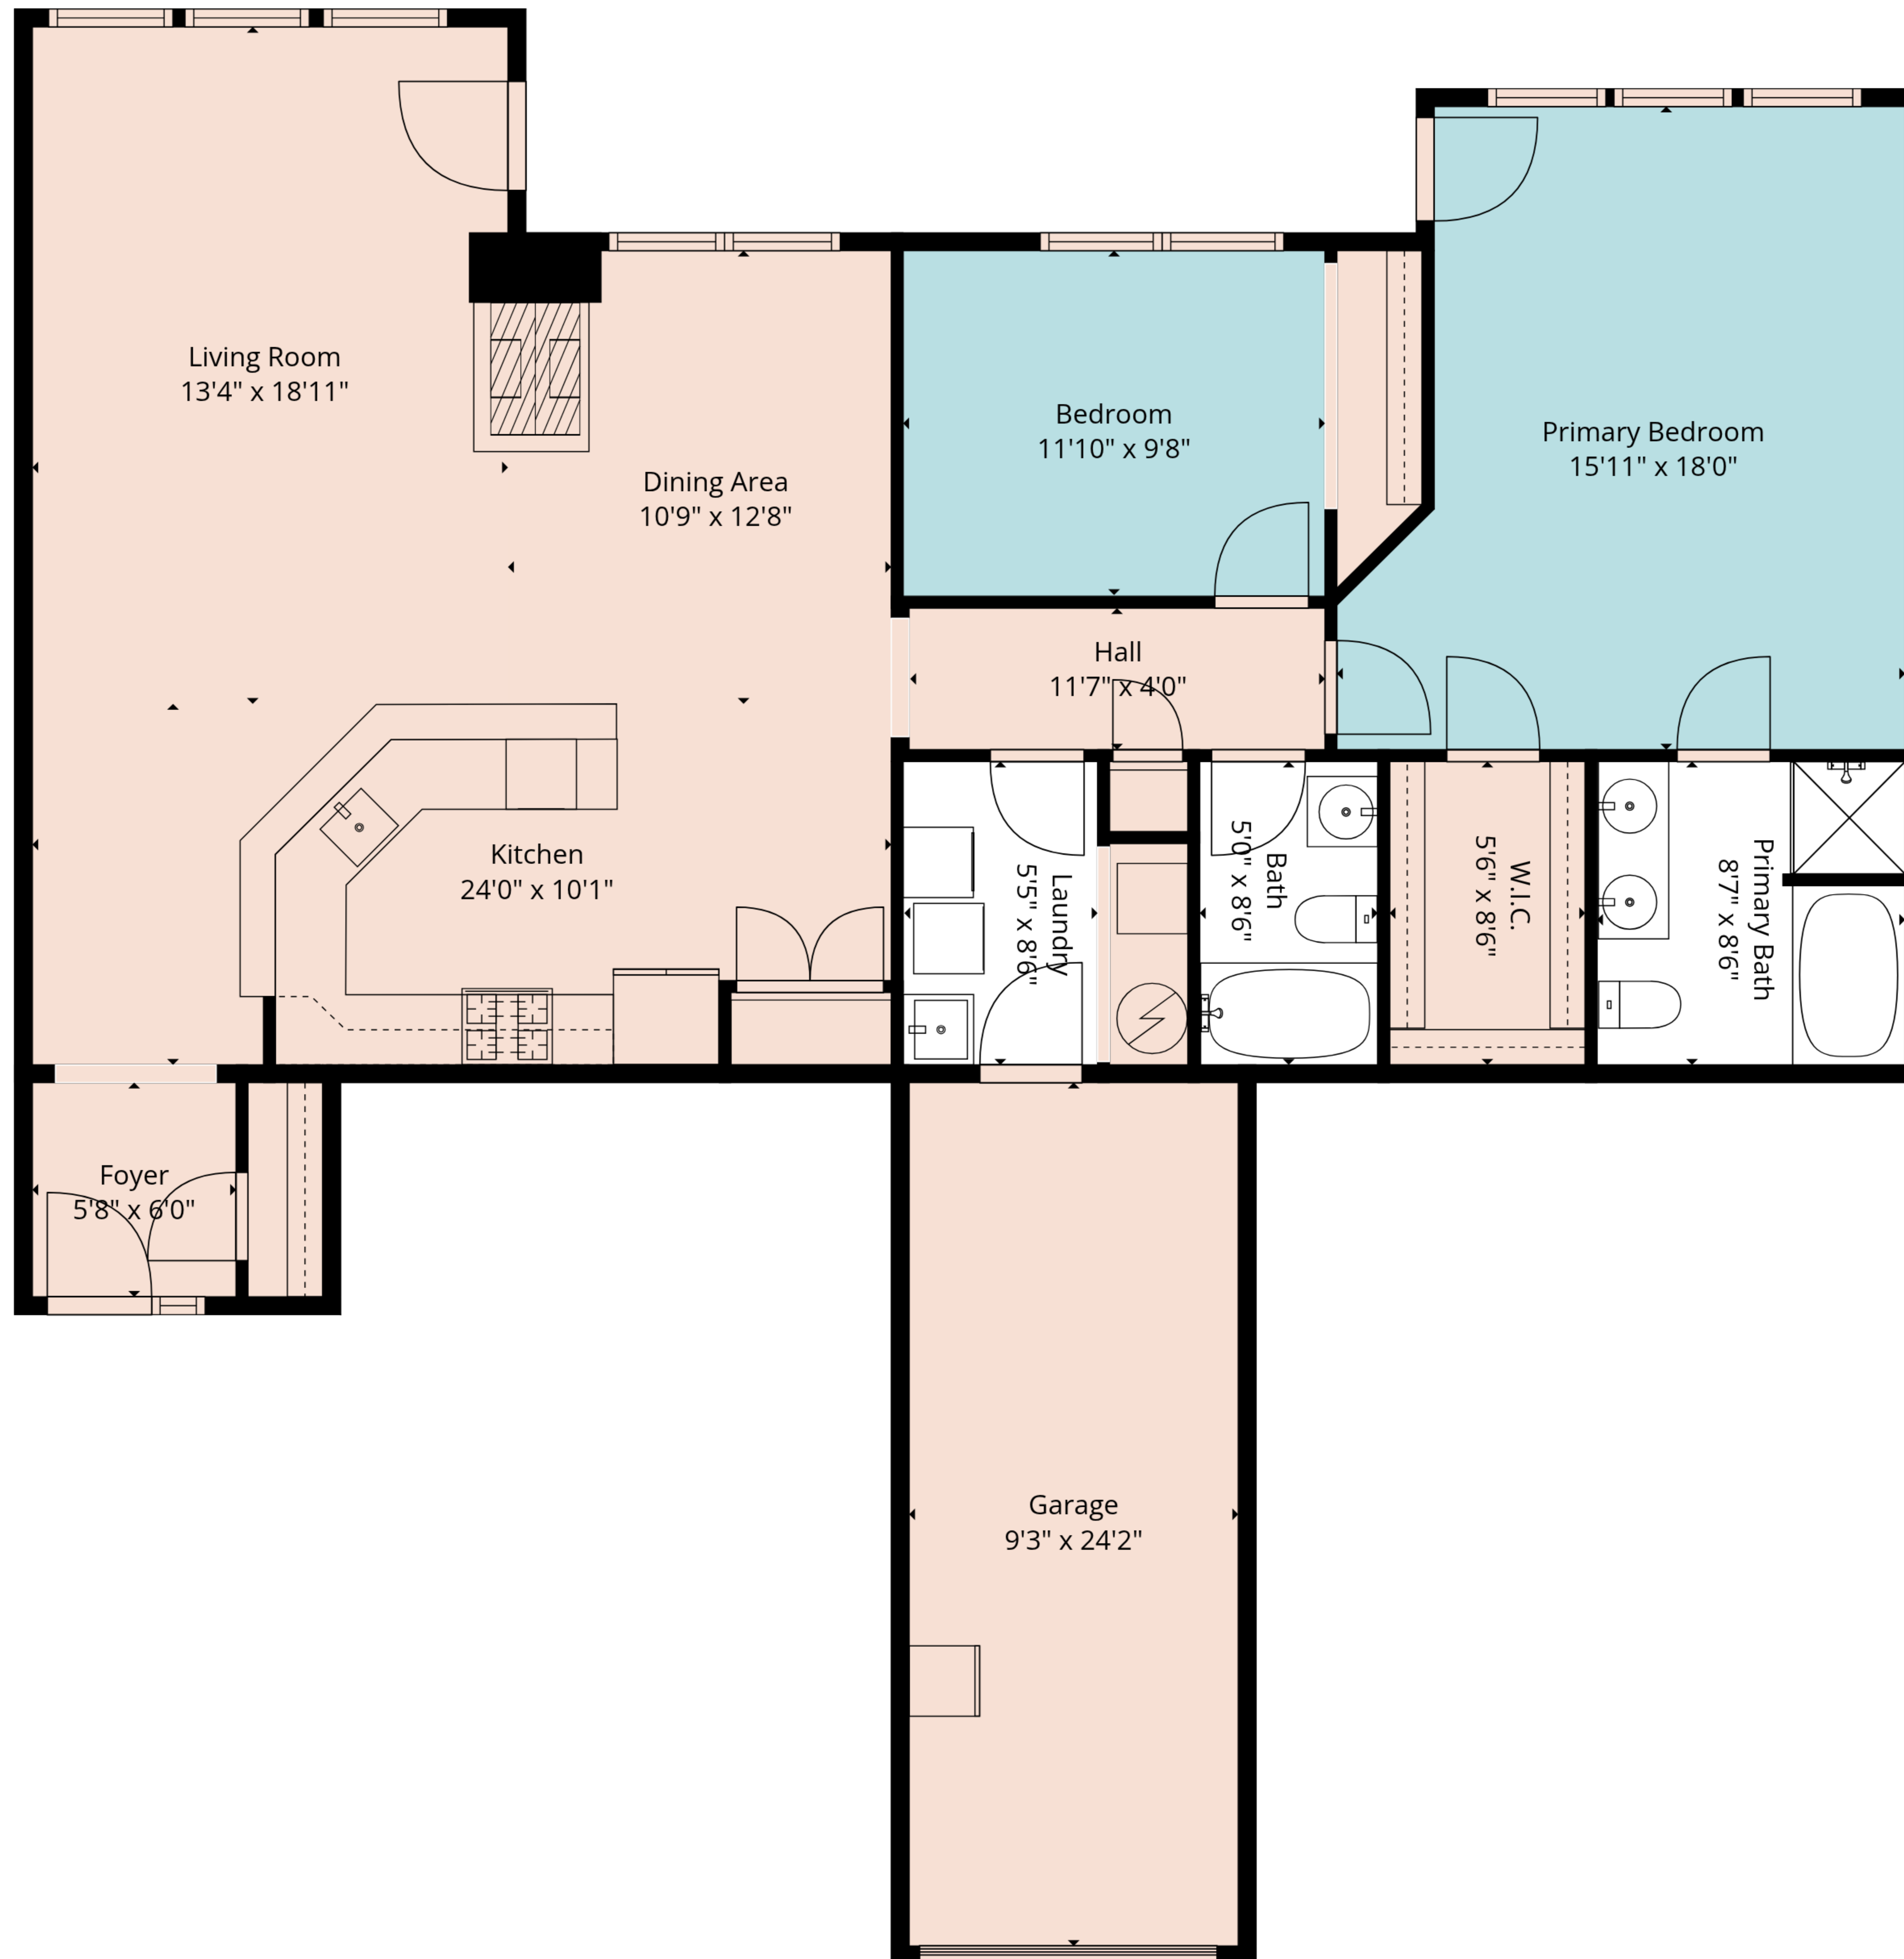

Total: 1384 sq. ft
 1st Floor: 1384 sq. ft
 Excluded Areas: Garage: 223 sq. Ft, Walls: 122 sq. ft

Floor Plan Created By Cubicasa App. Measurements Deemed Highly Reliable But Not Guaranteed.

Total: 1384 sq. ft

1st Floor: 1384 sq. ft

Excluded Areas: Garage: 223 sq. Ft, Walls: 122 sq. ft

Floor Plan Created By Cubicasa App. Measurements Deemed Highly Reliable But Not Guaranteed.