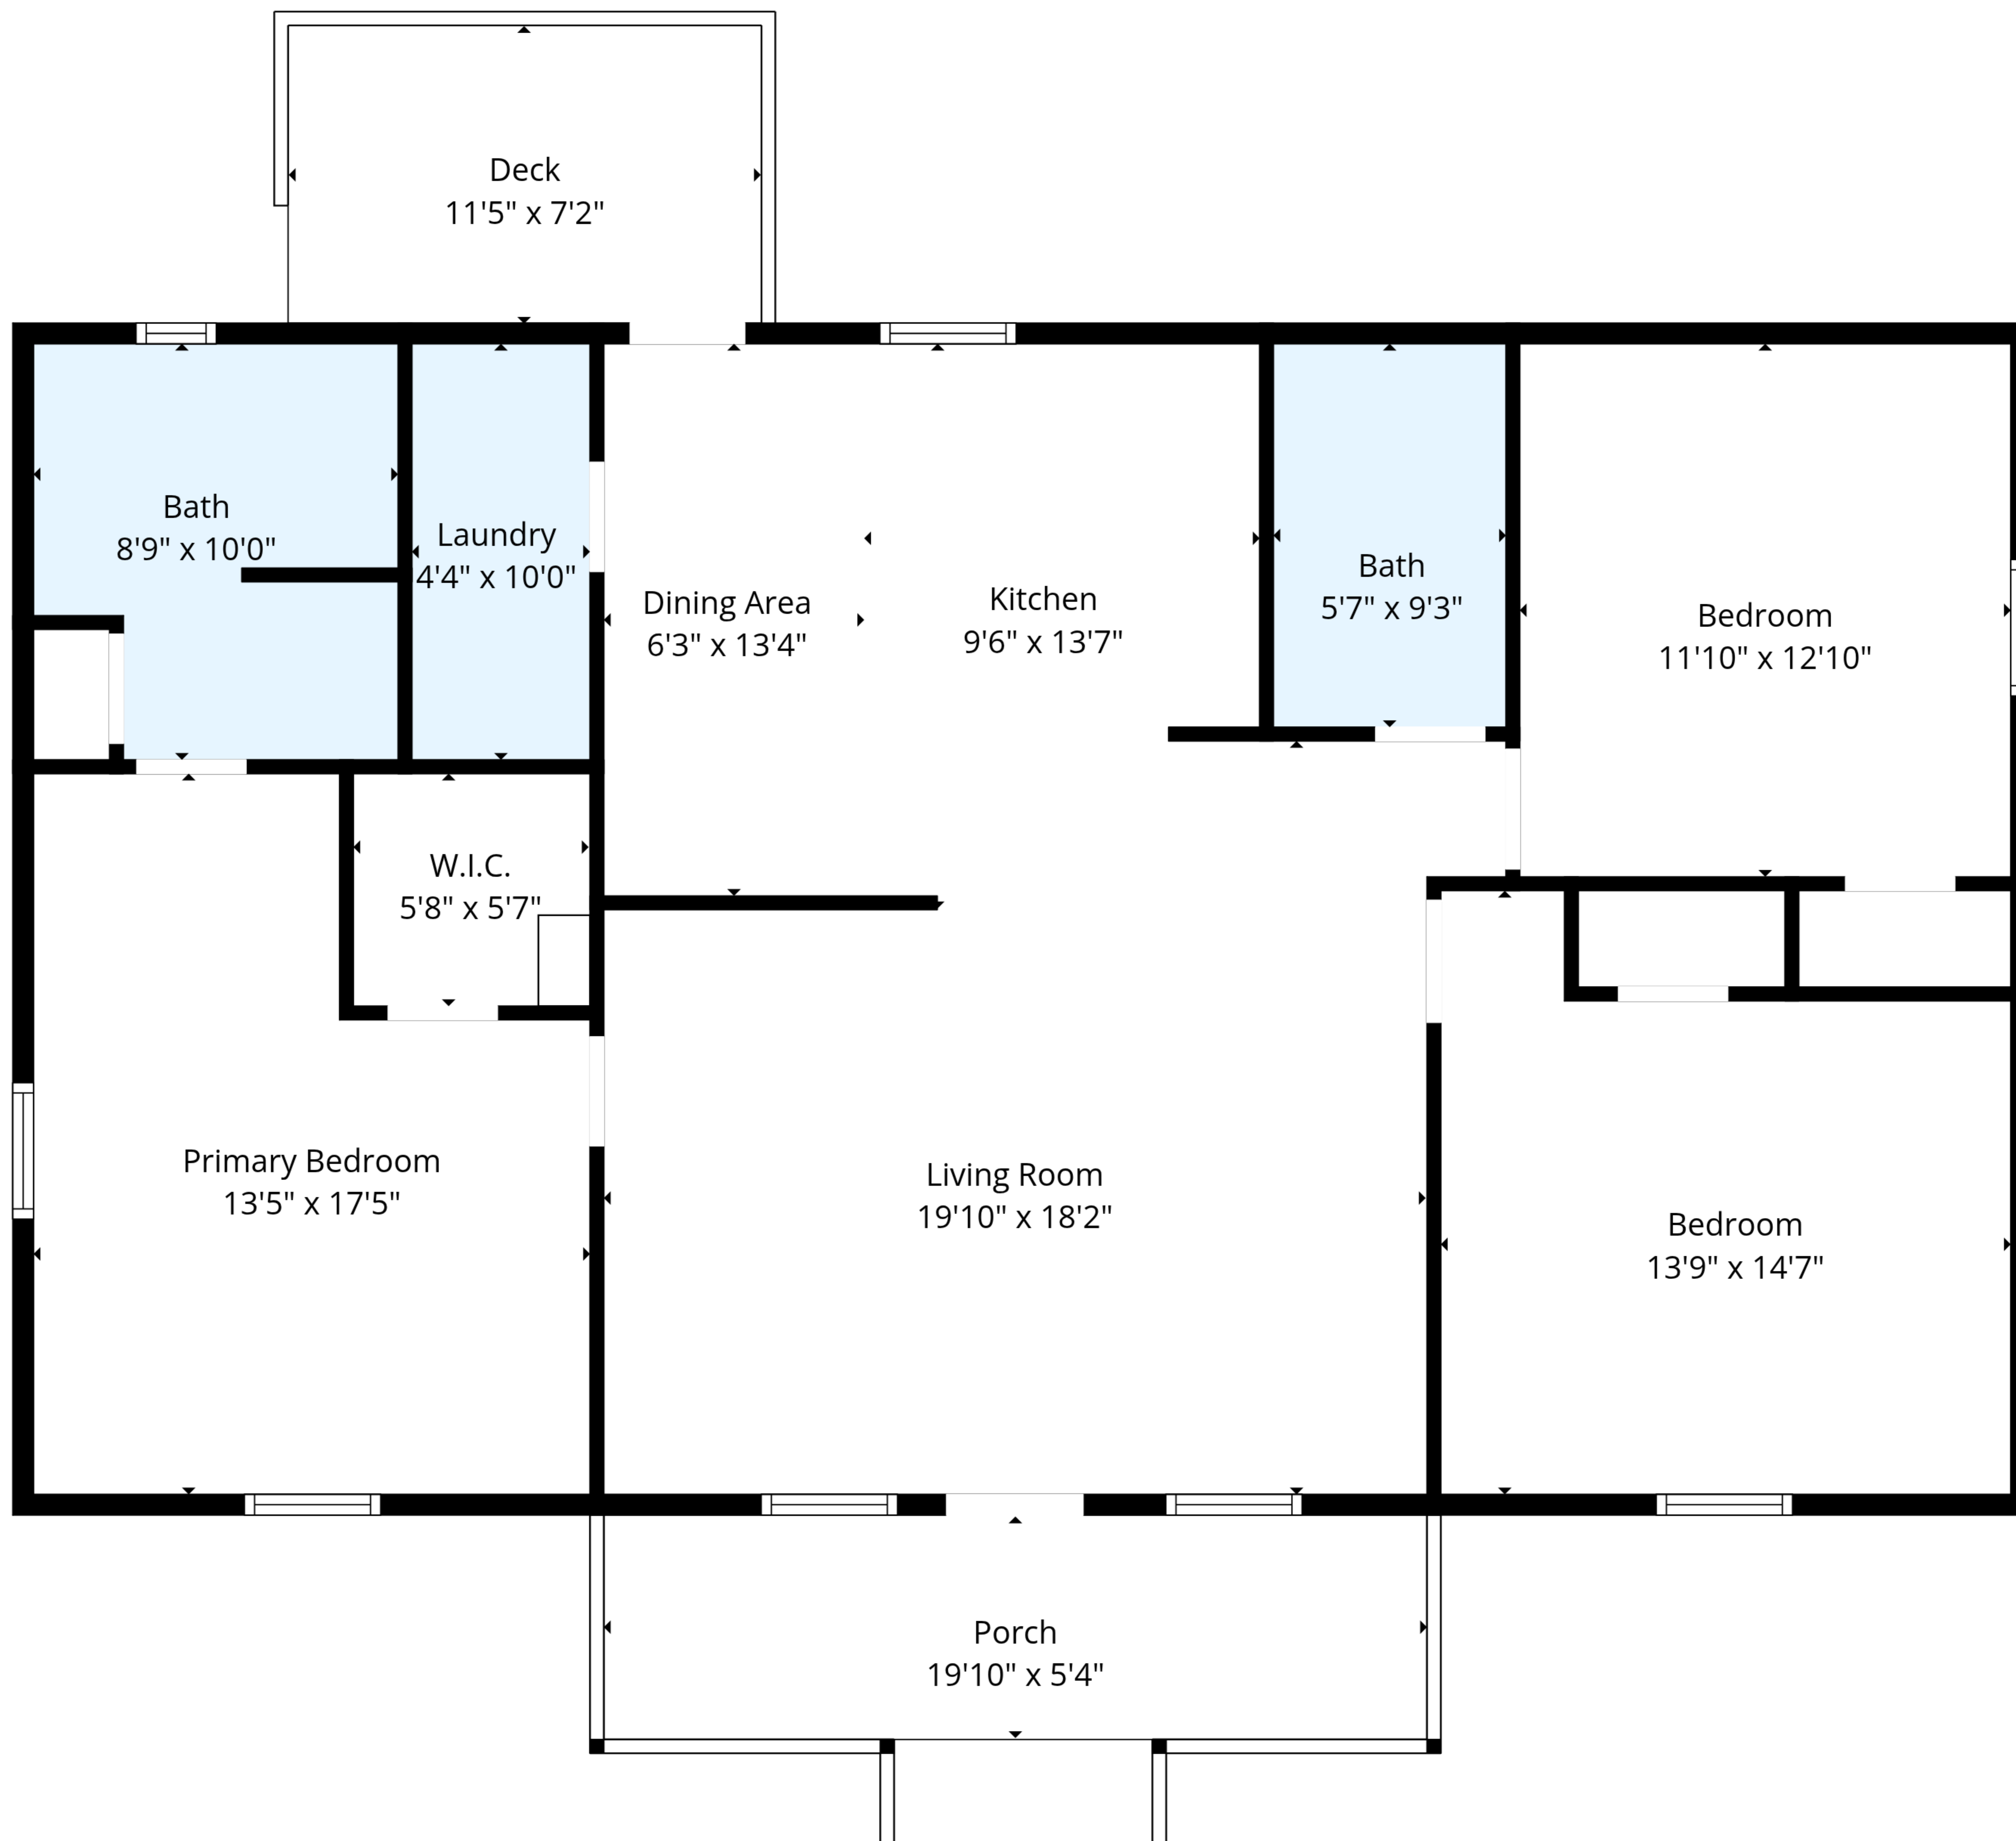

**TOTAL: 1322 sq. ft**

Ground floor: 1322 sq. ft

EXCLUDED AREAS: PORCH: 107 sq. ft, DECK: 82 sq. ft, WALLS: 77 sq. ft

Floor Plan Created By Cubicasa App. Measurements Deemed Highly Reliable But Not Guaranteed.