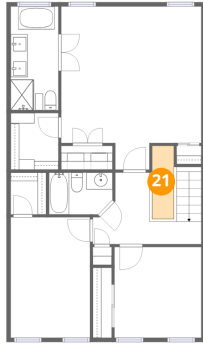

5150 Ballycastle Circle, Guilford, Kingstowne, Alexandria,
Fairfax County, Virginia, United States, 22315

21 Floor 3 - Open To Below

Dimensions: 2'7" x 8'7"
Area: 22 sq. ft
Counted as living area: No

Heated: No
Finished: No
Enclosed: No
Contiguous: Yes
Permitted: No
Wet space: No
Addition: No
Conversion: No