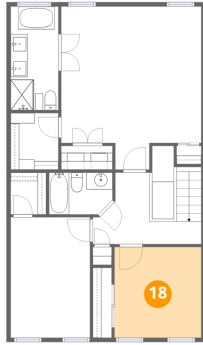

5150 Ballycastle Circle, Guilford, Kingstowne, Alexandria,
Fairfax County, Virginia, United States, 22315

18 Floor 3 - Bedroom

Dimensions: 10'3" x 10'9"
Area: 110 sq. ft
Counted as living area: Yes

Heated: Yes
Finished: Yes
Enclosed: Yes
Contiguous: Yes
Permitted: Yes
Wet space: No
Addition: No
Conversion: No