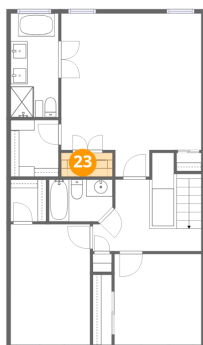

22 Floor 3 - W.I.C.

Dimensions: 4'2" x 4'11"
Area: 21 sq. ft
Counted as living area: Yes

Heated: Yes
Finished: Yes
Enclosed: Yes
Contiguous: Yes
Permitted: Yes
Wet space: No
Addition: No
Conversion: No

23 Floor 3 - Laundry