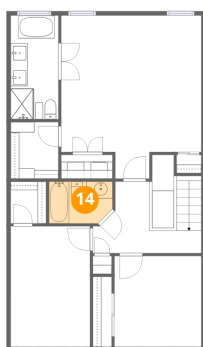

14 Floor 3 - Bath

Dimensions: 7'6" x 4'11"
Area: 37 sq. ft
Counted as living area: Yes

Heated: Yes
Finished: Yes
Enclosed: Yes
Contiguous: Yes
Permitted: Yes
Wet space: Yes
Addition: No
Conversion: No