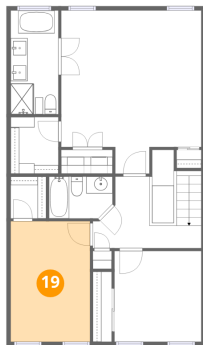

19 Floor 3 - Bedroom

Dimensions: 9'5" x 14'2"
Area: 133 sq. ft
Counted as living area: Yes

Heated: Yes
Finished: Yes
Enclosed: Yes
Contiguous: Yes
Permitted: Yes
Wet space: No
Addition: No
Conversion: No