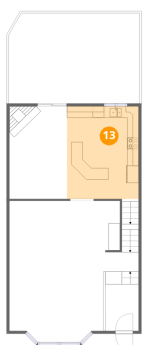

13 Floor 2 - Kitchen

Dimensions: 12'6" x 16'2"
Area: 201 sq. ft
Counted as living area: Yes

Heated: Yes
Finished: Yes
Enclosed: Yes
Contiguous: Yes
Permitted: Yes
Wet space: No
Addition: No
Conversion: No