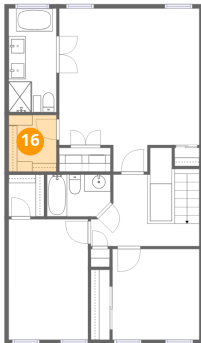

13 Floor 2 - Kitchen

Dimensions: 12'6" x 16'2"
Area: 201 sq. ft
Counted as living area: Yes

Heated: Yes
Finished: Yes
Enclosed: Yes
Contiguous: Yes
Permitted: Yes
Wet space: No
Addition: No
Conversion: No

14 Floor 3 - Bath

Dimensions: 7'6" x 4'11"
Area: 37 sq. ft
Counted as living area: Yes

Heated: Yes
Finished: Yes
Enclosed: Yes
Contiguous: Yes
Permitted: Yes
Wet space: Yes
Addition: No
Conversion: No

5150 Ballycastle Circle, Guilford, Kingstowne, Alexandria,
Fairfax County, Virginia, United States, 22315

15 Floor 3 - Hall

Dimensions: 12'10" x 8'6"
Area: 108 sq. ft
Counted as living area: Yes

Heated: Yes
Finished: Yes
Enclosed: Yes
Contiguous: Yes
Permitted: Yes
Wet space: No
Addition: No
Conversion: No

16 Floor 3 - W.I.C.