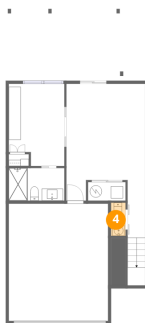

2 Floor 1 - Recreation Room

Dimensions: 13'0" x 19'3"
Area: 251 sq. ft
Counted as living area: Yes

Heated: Yes
Finished: Yes
Enclosed: Yes
Contiguous: Yes
Permitted: Yes
Wet space: No
Addition: No
Conversion: No

5150 Ballycastle Circle, Guilford, Kingstowne, Alexandria,
Fairfax County, Virginia, United States, 22315

3 Floor 1 - Bath

Dimensions: 9'2" x 5'5"
Area: 49 sq. ft
Counted as living area: Yes

Heated: Yes
Finished: Yes
Enclosed: Yes
Contiguous: Yes
Permitted: Yes
Wet space: Yes
Addition: No
Conversion: No

4 Floor 1 - Bath

Dimensions: 2'5" x 5'6"
Area: 13 sq. ft
Counted as living area: Yes

Heated: Yes
Finished: Yes
Enclosed: Yes
Contiguous: Yes
Permitted: Yes
Wet space: Yes
Addition: No
Conversion: No

5 Floor 1 - Bedroom