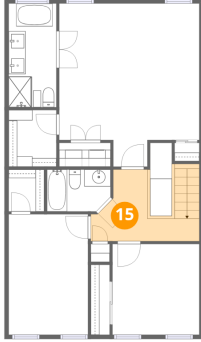

14 Floor 3 - Bath

Dimensions: 7'6" x 4'11"
Area: 37 sq. ft
Counted as living area: Yes

Heated: Yes
Finished: Yes
Enclosed: Yes
Contiguous: Yes
Permitted: Yes
Wet space: Yes
Addition: No
Conversion: No

5150 Ballycastle Circle, Guilford, Kingstowne, Alexandria,
Fairfax County, Virginia, United States, 22315

15 Floor 3 - Hall

Dimensions: 12'10" x 8'6"
Area: 108 sq. ft
Counted as living area: Yes

Heated: Yes
Finished: Yes
Enclosed: Yes
Contiguous: Yes
Permitted: Yes
Wet space: No
Addition: No
Conversion: No

16 Floor 3 - W.I.C.