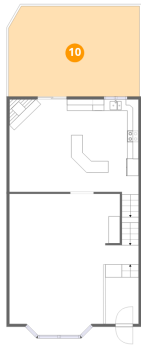

8 Floor 1 - Hall

Dimensions: 2'11" x 9'6"

Area: 28 sq. ft

Counted as living area: Yes

Heated: Yes

Finished: Yes

Enclosed: Yes

Contiguous: Yes

Permitted: Yes

Wet space: No

Addition: No

Conversion: No

5150 Ballycastle Circle, Guilford, Kingstowne, Alexandria,
Fairfax County, Virginia, United States, 22315

9 Floor 2 - Foyer

Dimensions: 5'9" x 10'4"
Area: 60 sq. ft
Counted as living area: Yes

Heated: Yes
Finished: Yes
Enclosed: Yes
Contiguous: Yes
Permitted: Yes
Wet space: No
Addition: No
Conversion: No

10 Floor 2 - Balcony

Dimensions: 22'10" x 15'9"
Area: 359 sq. ft
Counted as living area: No