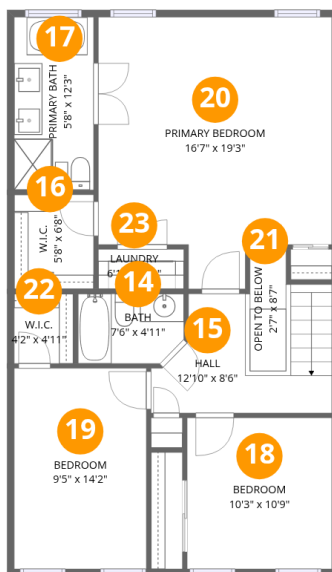

Room dimensions

Floor 1 Below grade

Total:494sqft

Excluded: 700sqft

#		Dimensions	sqft	Counted as living area
1	Garage	16'5" x 19'4"	317 sq. ft	No
2	Recreation Room	13'0" x 19'3"	251 sq. ft	Yes
3	Bath	9'2" x 5'5"	49 sq. ft	Yes
4	Bath	2'5" x 5'6"	13 sq. ft	Yes
5	Bedroom	9'2" x 13'7"	124 sq. ft	Yes
6	Covered Patio	22'10" x 15'11"	364 sq. ft	No
7	Utility	6'2" x 3'1"	19 sq. ft	No
8	Hall	2'11" x 9'6"	28 sq. ft	Yes

Home data report

5150 Ballycastle Circle, Guilford, Kingstowne, Alexandria,
Fairfax County, Virginia, United States, 22315

Room dimensions

Floor 2

Total:900sqft Excluded: 355sqft

#		Dimensions	sqft	Counted as living area
9	Foyer	5'9" x 10'4"	60 sq. ft	Yes
10	Balcony	22'10" x 15'9"	359 sq. ft	No
11	Dining Area	10'0" x 16'2"	162 sq. ft	Yes
12	Living Room	22'6" x 24'8"	555 sq. ft	Yes
13	Kitchen	12'6" x 16'2"	201 sq. ft	Yes

Home data report

5150 Ballycastle Circle, Guilford, Kingstowne, Alexandria,
Fairfax County, Virginia, United States, 22315

Room dimensions

Floor 3

Total:860sqft Excluded: 22sqft

#		Dimensions	sqft	Counted as living area
14	Bath	7'6" x 4'11"	37 sq. ft	Yes
15	Hall	12'10" x 8'6"	108 sq. ft	Yes
16	W.I.C.	5'8" x 6'8"	38 sq. ft	Yes
17	Primary Bath	5'8" x 12'3"	69 sq. ft	Yes
18	Bedroom	10'3" x 10'9"	110 sq. ft	Yes
19	Bedroom	9'5" x 14'2"	133 sq. ft	Yes
20	Primary Bedroom	16'7" x 19'3"	319 sq. ft	Yes
21	Open To Below	2'7" x 8'7"	22 sq. ft	No
22	W.I.C.	4'2" x 4'11"	21 sq. ft	Yes
23	Laundry	6'1" x 2'10"	17 sq. ft	Yes