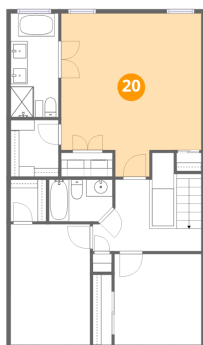

20 Floor 3 - Primary Bedroom

Dimensions: 16'7" x 19'3"
Area: 319 sq. ft
Counted as living area: Yes

Heated: Yes
Finished: Yes
Enclosed: Yes
Contiguous: Yes
Permitted: Yes
Wet space: No
Addition: No
Conversion: No