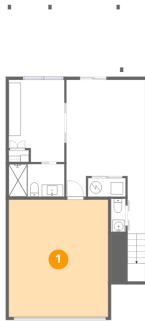

Home data report

5150 Ballycastle Circle, Guilford, Kingstowne, Alexandria,
Fairfax County, Virginia, United States, 22315

Room dimensions

Floor 2

Total:900sqft Excluded: 355sqft

#		Dimensions	sqft	Counted as living area
9	Foyer	5'9" x 10'4"	60 sq. ft	Yes
10	Balcony	22'10" x 15'9"	359 sq. ft	No
11	Dining Area	10'0" x 16'2"	162 sq. ft	Yes
12	Living Room	22'6" x 24'8"	555 sq. ft	Yes
13	Kitchen	12'6" x 16'2"	201 sq. ft	Yes

Home data report

5150 Ballycastle Circle, Guilford, Kingstowne, Alexandria,
Fairfax County, Virginia, United States, 22315

Room dimensions

Floor 3

Total:860sqft Excluded: 22sqft

#		Dimensions	sqft	Counted as living area
14	Bath	7'6" x 4'11"	37 sq. ft	Yes
15	Hall	12'10" x 8'6"	108 sq. ft	Yes
16	W.I.C.	5'8" x 6'8"	38 sq. ft	Yes
17	Primary Bath	5'8" x 12'3"	69 sq. ft	Yes
18	Bedroom	10'3" x 10'9"	110 sq. ft	Yes
19	Bedroom	9'5" x 14'2"	133 sq. ft	Yes
20	Primary Bedroom	16'7" x 19'3"	319 sq. ft	Yes
21	Open To Below	2'7" x 8'7"	22 sq. ft	No
22	W.I.C.	4'2" x 4'11"	21 sq. ft	Yes
23	Laundry	6'1" x 2'10"	17 sq. ft	Yes

5150 Ballycastle Circle, Guilford, Kingstowne, Alexandria,
Fairfax County, Virginia, United States, 22315

1 Floor 1 - Garage

Dimensions: 16'5" x 19'4"
Area: 317 sq. ft
Counted as living area: No

Heated: No
Finished: No
Enclosed: Yes
Contiguous: Yes
Permitted: Yes
Wet space: No
Addition: No
Conversion: No

2 Floor 1 - Recreation Room

Dimensions: 13'0" x 19'3"
Area: 251 sq. ft
Counted as living area: Yes

Heated: Yes
Finished: Yes
Enclosed: Yes
Contiguous: Yes
Permitted: Yes
Wet space: No
Addition: No
Conversion: No