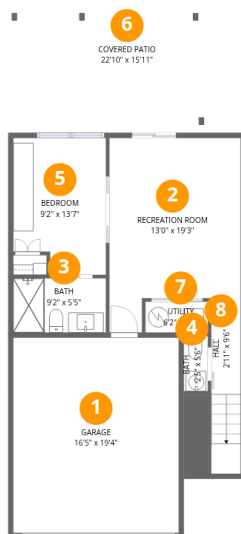

Excluded: Garage 317 sq. ft, Utility 19 sq. ft, Covered patio 364 sq. ft, Balcony 355 sq. ft, Open to below 22 sq. ft, Walls: 146 sq. ft

Property summary

 **3** Floors

 **4** Bedrooms

 **3** Bathrooms

Home data report

Room dimensions

Floor 1 Below grade

Total:494sqft

Excluded: 700sqft

#		Dimensions	sqft	Counted as living area
1	Garage	16'5" x 19'4"	317 sq. ft	No
2	Recreation Room	13'0" x 19'3"	251 sq. ft	Yes
3	Bath	9'2" x 5'5"	49 sq. ft	Yes
4	Bath	2'5" x 5'6"	13 sq. ft	Yes
5	Bedroom	9'2" x 13'7"	124 sq. ft	Yes
6	Covered Patio	22'10" x 15'11"	364 sq. ft	No
7	Utility	6'2" x 3'1"	19 sq. ft	No
8	Hall	2'11" x 9'6"	28 sq. ft	Yes

Home data report

5150 Ballycastle Circle, Guilford, Kingstowne, Alexandria,
Fairfax County, Virginia, United States, 22315

Room dimensions

Floor 2

Total:900sqft Excluded: 355sqft

#		Dimensions	sqft	Counted as living area
9	Foyer	5'9" x 10'4"	60 sq. ft	Yes
10	Balcony	22'10" x 15'9"	359 sq. ft	No
11	Dining Area	10'0" x 16'2"	162 sq. ft	Yes
12	Living Room	22'6" x 24'8"	555 sq. ft	Yes
13	Kitchen	12'6" x 16'2"	201 sq. ft	Yes

19 Floor 3 - Bedroom

Dimensions: 9'5" x 14'2"
Area: 133 sq. ft
Counted as living area: Yes

Heated: Yes
Finished: Yes
Enclosed: Yes
Contiguous: Yes
Permitted: Yes
Wet space: No
Addition: No
Conversion: No