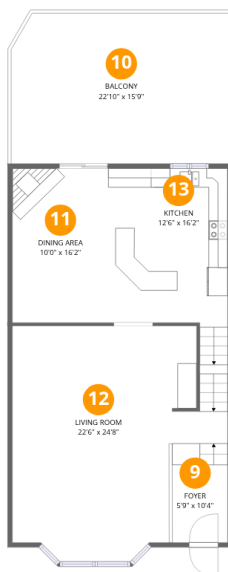

Room dimensions

Floor 1 Below grade

Total:494sqft

Excluded: 700sqft

#		Dimensions	sqft	Counted as living area
1	Garage	16'5" x 19'4"	317 sq. ft	No
2	Recreation Room	13'0" x 19'3"	251 sq. ft	Yes
3	Bath	9'2" x 5'5"	49 sq. ft	Yes
4	Bath	2'5" x 5'6"	13 sq. ft	Yes
5	Bedroom	9'2" x 13'7"	124 sq. ft	Yes
6	Covered Patio	22'10" x 15'11"	364 sq. ft	No
7	Utility	6'2" x 3'1"	19 sq. ft	No
8	Hall	2'11" x 9'6"	28 sq. ft	Yes

Home data report

5150 Ballycastle Circle, Guilford, Kingstowne, Alexandria,
Fairfax County, Virginia, United States, 22315

Room dimensions

Floor 2

Total:900sqft Excluded: 355sqft

#		Dimensions	sqft	Counted as living area
9	Foyer	5'9" x 10'4"	60 sq. ft	Yes
10	Balcony	22'10" x 15'9"	359 sq. ft	No
11	Dining Area	10'0" x 16'2"	162 sq. ft	Yes
12	Living Room	22'6" x 24'8"	555 sq. ft	Yes
13	Kitchen	12'6" x 16'2"	201 sq. ft	Yes

Home data report

5150 Ballycastle Circle, Guilford, Kingstowne, Alexandria,
Fairfax County, Virginia, United States, 22315

Room dimensions

Floor 3

Total:860sqft Excluded: 22sqft

#		Dimensions	sqft	Counted as living area
14	Bath	7'6" x 4'11"	37 sq. ft	Yes
15	Hall	12'10" x 8'6"	108 sq. ft	Yes
16	W.I.C.	5'8" x 6'8"	38 sq. ft	Yes
17	Primary Bath	5'8" x 12'3"	69 sq. ft	Yes
18	Bedroom	10'3" x 10'9"	110 sq. ft	Yes
19	Bedroom	9'5" x 14'2"	133 sq. ft	Yes
20	Primary Bedroom	16'7" x 19'3"	319 sq. ft	Yes
21	Open To Below	2'7" x 8'7"	22 sq. ft	No
22	W.I.C.	4'2" x 4'11"	21 sq. ft	Yes
23	Laundry	6'1" x 2'10"	17 sq. ft	Yes

12 Floor 2 - Living Room

Dimensions: 22'6" x 24'8"
Area: 555 sq. ft
Counted as living area: Yes

Heated: Yes
Finished: Yes
Enclosed: Yes
Contiguous: Yes
Permitted: Yes
Wet space: No
Addition: No
Conversion: No