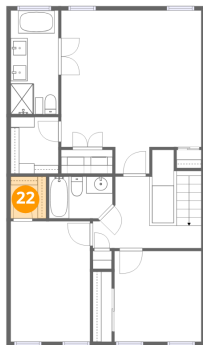

22 Floor 3 - W.I.C.

Dimensions: 4'2" x 4'11"
Area: 21 sq. ft
Counted as living area: Yes

Heated: Yes
Finished: Yes
Enclosed: Yes
Contiguous: Yes
Permitted: Yes
Wet space: No
Addition: No
Conversion: No

23 Floor 3 - Laundry