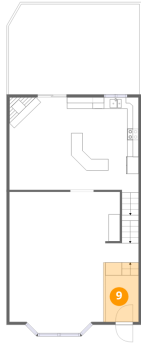

8 Floor 1 - Hall

Dimensions: 2'11" x 9'6"

Area: 28 sq. ft

Counted as living area: Yes

Heated: Yes

Finished: Yes

Enclosed: Yes

Contiguous: Yes

Permitted: Yes

Wet space: No

Addition: No

Conversion: No

5150 Ballycastle Circle, Guilford, Kingstowne, Alexandria,
Fairfax County, Virginia, United States, 22315

9 Floor 2 - Foyer

Dimensions: 5'9" x 10'4"
Area: 60 sq. ft
Counted as living area: Yes

Heated: Yes
Finished: Yes
Enclosed: Yes
Contiguous: Yes
Permitted: Yes
Wet space: No
Addition: No
Conversion: No

10 Floor 2 - Balcony

Dimensions: 22'10" x 15'9"
Area: 359 sq. ft
Counted as living area: No