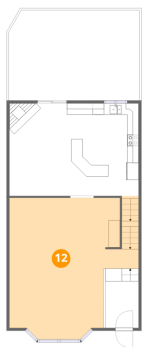

5150 Ballycastle Circle, Guilford, Kingstowne, Alexandria,
Fairfax County, Virginia, United States, 22315

12 Floor 2 - Living Room

Dimensions: 22'6" x 24'8"
Area: 555 sq. ft
Counted as living area: Yes

Heated: Yes
Finished: Yes
Enclosed: Yes
Contiguous: Yes
Permitted: Yes
Wet space: No
Addition: No
Conversion: No