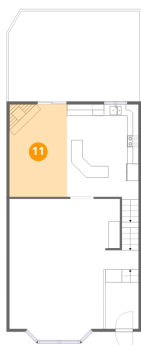

11 Floor 2 - Dining Area

Dimensions: 10'0" x 16'2"
Area: 162 sq. ft
Counted as living area: Yes

Heated: Yes
Finished: Yes
Enclosed: Yes
Contiguous: Yes
Permitted: Yes
Wet space: No
Addition: No
Conversion: No