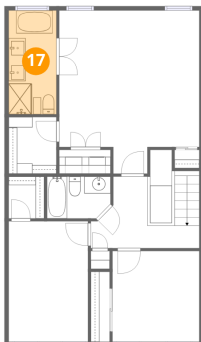

17 Floor 3 - Primary Bath

Dimensions: 5'8" x 12'3"
Area: 69 sq. ft
Counted as living area: Yes

Heated: Yes
Finished: Yes
Enclosed: Yes
Contiguous: Yes
Permitted: Yes
Wet space: Yes
Addition: No
Conversion: No