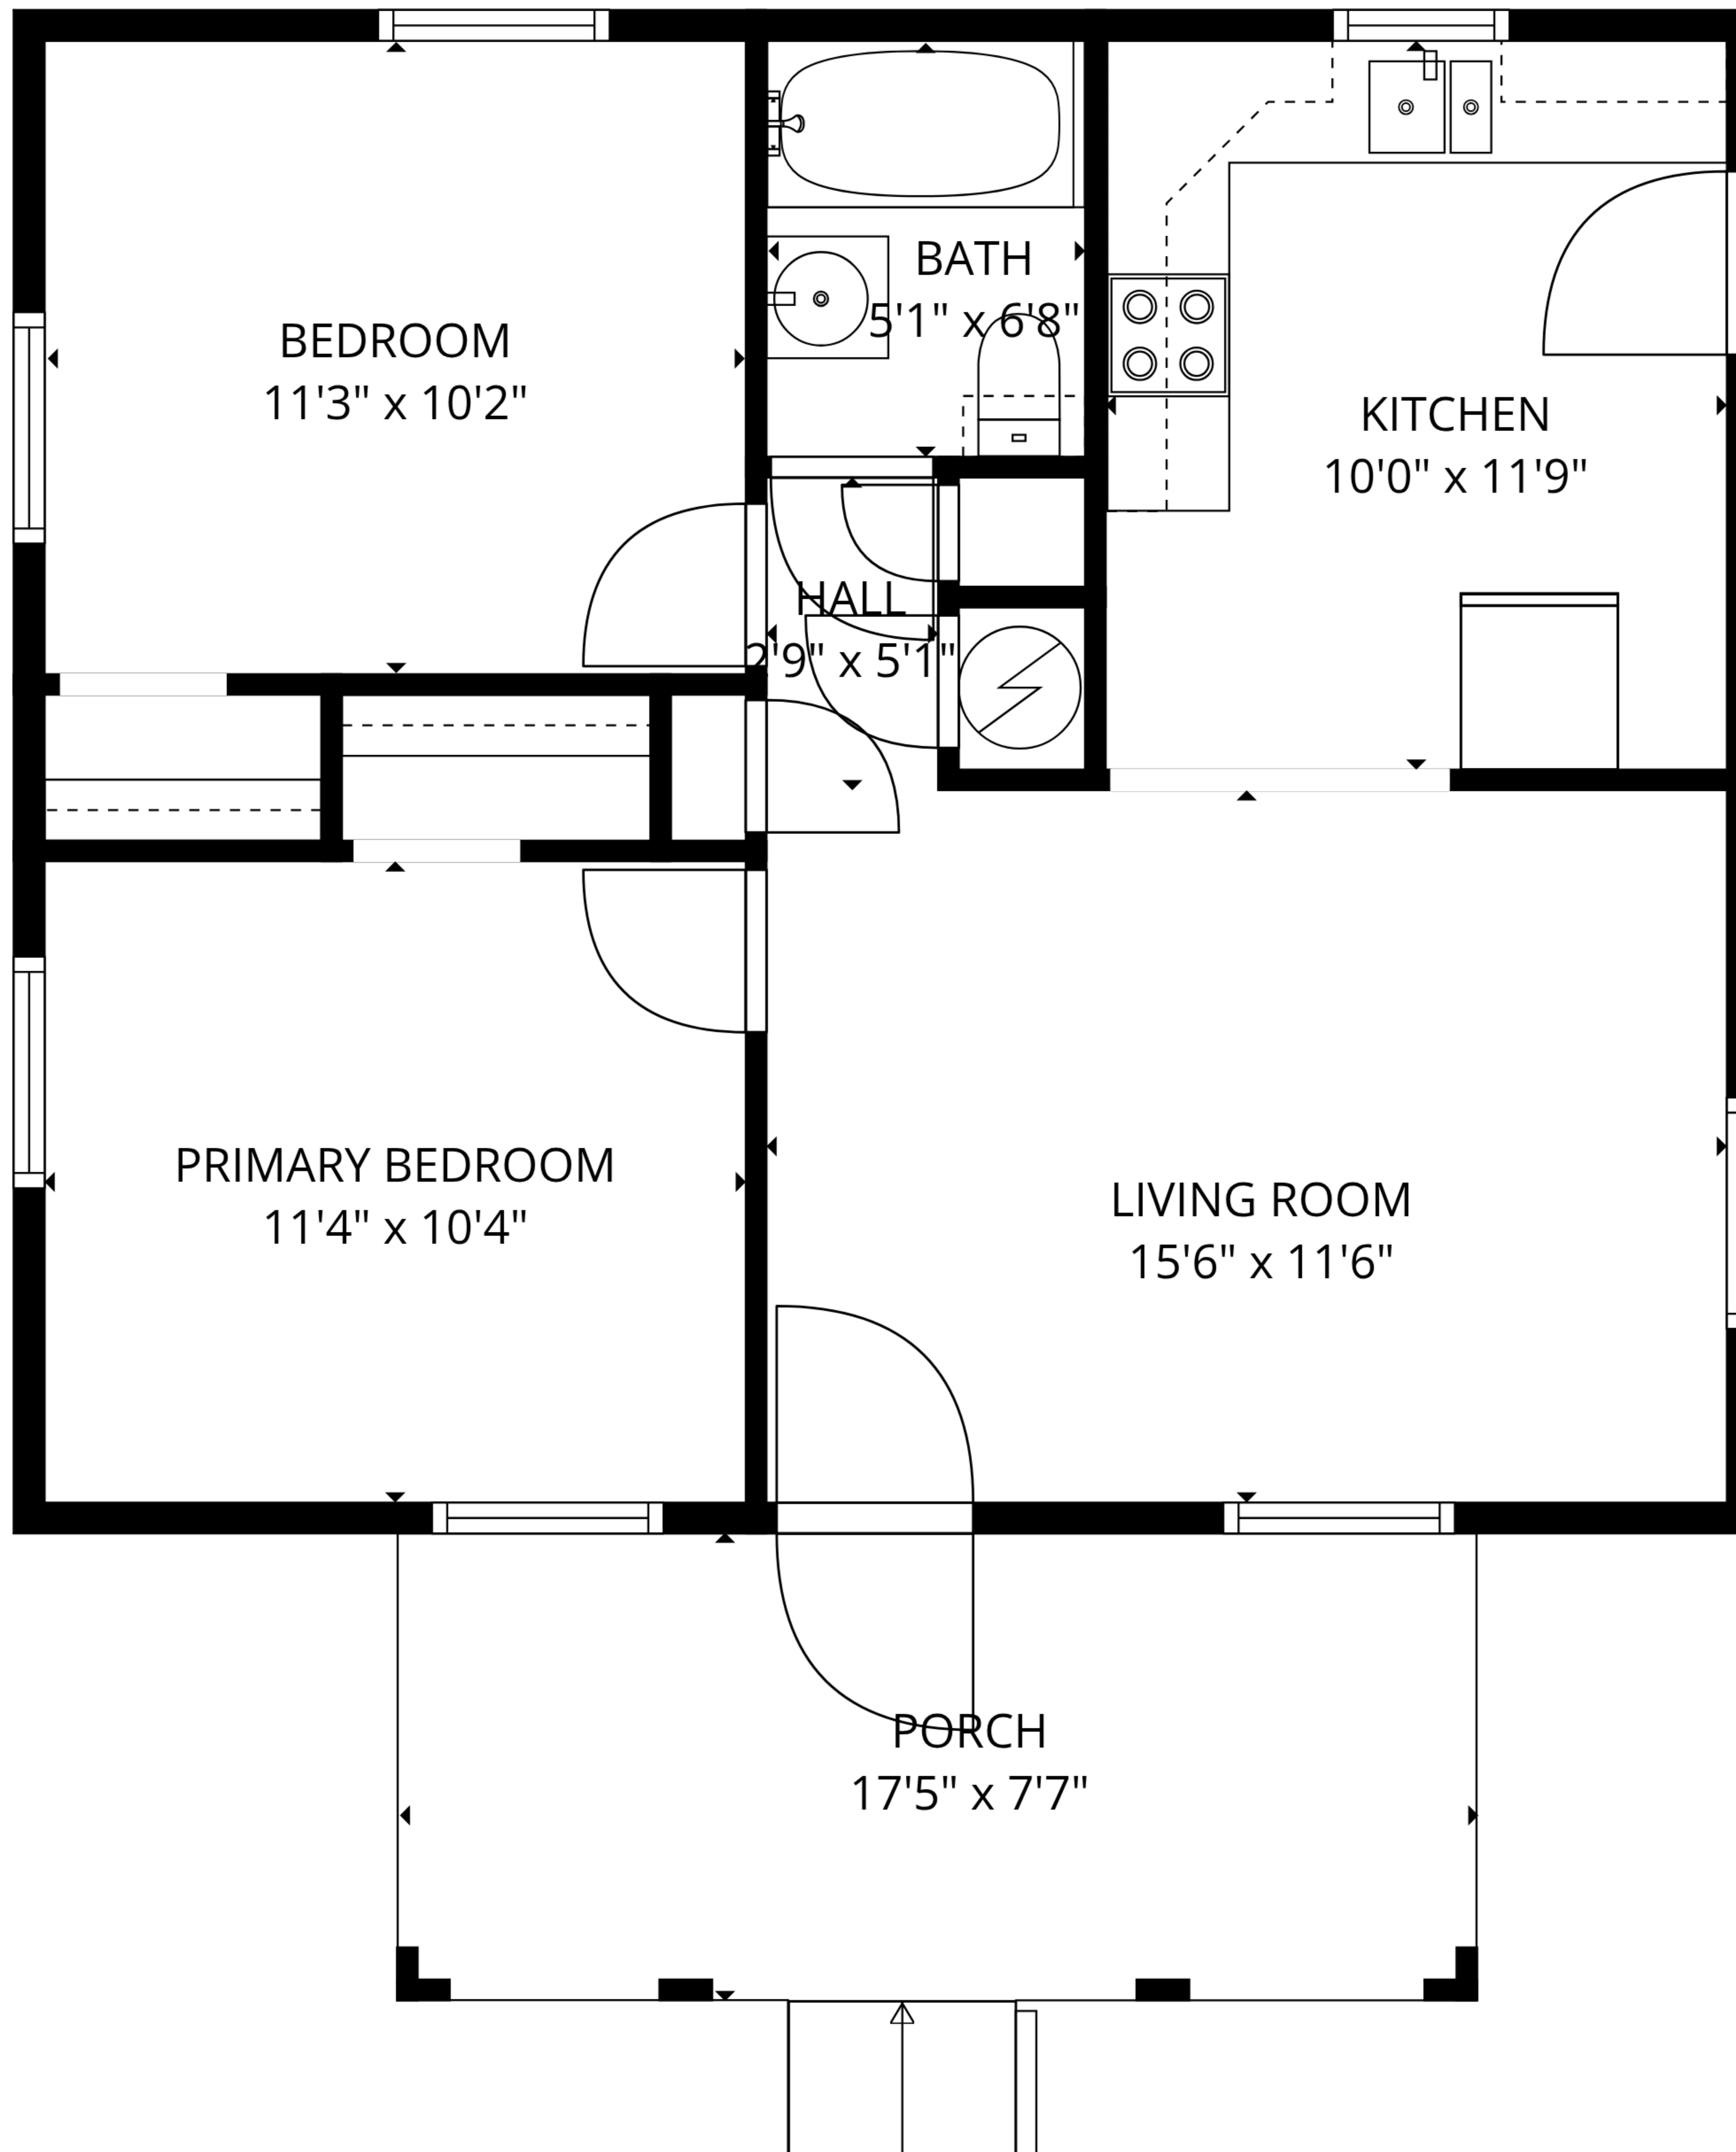

TOTAL: 642 sq. ft
1st floor: 642 sq. ft
EXCLUDED AREAS: PORCH: 141 sq. ft, WALLS: 51 sq. ft

FLOOR PLAN CREATED BY CUBICASA APP. MEASUREMENTS DEEMED HIGHLY RELIABLE BUT NOT GUARANTEED.

TOTAL: 642 sq. ft
1st floor: 642 sq. ft
EXCLUDED AREAS: PORCH: 141 sq. ft, WALLS: 51 sq. ft

FLOOR PLAN CREATED BY CUBICASA APP. MEASUREMENTS DEEMED HIGHLY RELIABLE BUT NOT GUARANTEED.