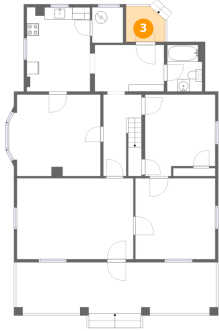

#		Dimensions	sqft	Counted as living area
1	Office	13'0" x 13'3"	172 sq. ft	Yes
2	Kitchenette	10'4" x 13'9"	142 sq. ft	Yes
3	Deck	6'4" x 5'9"	34 sq. ft	No
4	Bath	5'8" x 7'7"	43 sq. ft	Yes
5	Waiting / Reception	19'0" x 13'3"	251 sq. ft	Yes
6	Entry	11'3" x 7'7"	86 sq. ft	Yes
7	Office	11'5" x 13'4"	141 sq. ft	Yes
8	Conference Room	13'7" x 13'4"	181 sq. ft	Yes
9	Utility	5'1" x 5'10"	29 sq. ft	Yes
10	Hall	6'3" x 13'4"	80 sq. ft	Yes
11	Porch	32'8" x 8'8"	290 sq. ft	No

1403 South Colorado Street, Riverlee, Salem, Salem city,
Virginia, United States, 24153

1 Floor 1 - Office

Dimensions: 13'0" x 13'3"
Area: 172 sq. ft
Counted as living area: Yes

Heated: Yes
Finished: Yes
Enclosed: Yes
Contiguous: Yes
Permitted: Yes
Wet space: No
Addition: No
Conversion: No

2 Floor 1 - Kitchenette

Dimensions: 10'4" x 13'9"
Area: 142 sq. ft
Counted as living area: Yes

Heated: Yes
Finished: Yes
Enclosed: Yes
Contiguous: Yes
Permitted: Yes
Wet space: No
Addition: No
Conversion: No

3 Floor 1 - Deck

Dimensions: 6'4" x 5'9"
Area: 34 sq. ft
Counted as living area: No

Heated: No
Finished: No
Enclosed: No
Contiguous: Yes
Permitted: Yes
Wet space: No
Addition: No
Conversion: No

4 Floor 1 - Bath