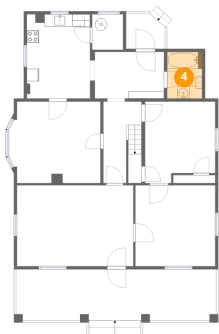

2 Floor 1 - Kitchenette

Dimensions: 10'4" x 13'9"
Area: 142 sq. ft
Counted as living area: Yes

Heated: Yes
Finished: Yes
Enclosed: Yes
Contiguous: Yes
Permitted: Yes
Wet space: No
Addition: No
Conversion: No

3 Floor 1 - Deck

Dimensions: 6'4" x 5'9"
Area: 34 sq. ft
Counted as living area: No

Heated: No
Finished: No
Enclosed: No
Contiguous: Yes
Permitted: Yes
Wet space: No
Addition: No
Conversion: No

4 Floor 1 - Bath

Dimensions: 5'8" x 7'7"
Area: 43 sq. ft
Counted as living area: Yes

Heated: Yes
Finished: Yes
Enclosed: Yes
Contiguous: Yes
Permitted: Yes
Wet space: Yes
Addition: No
Conversion: No

5 Floor 1 - Waiting / Reception