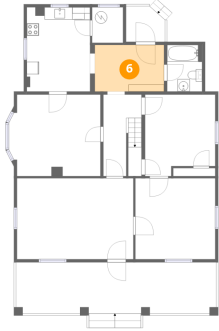

3 Floor 1 - Deck

Dimensions: 6'4" x 5'9"
Area: 34 sq. ft
Counted as living area: No

Heated: No
Finished: No
Enclosed: No
Contiguous: Yes
Permitted: Yes
Wet space: No
Addition: No
Conversion: No

4 Floor 1 - Bath

Dimensions: 5'8" x 7'7"
Area: 43 sq. ft
Counted as living area: Yes

Heated: Yes
Finished: Yes
Enclosed: Yes
Contiguous: Yes
Permitted: Yes
Wet space: Yes
Addition: No
Conversion: No

5 Floor 1 - Waiting / Reception

Dimensions: 19'0" x 13'3"
Area: 251 sq. ft
Counted as living area: Yes

Heated: Yes
Finished: Yes
Enclosed: Yes
Contiguous: Yes
Permitted: Yes
Wet space: No
Addition: No
Conversion: No

6 Floor 1 - Entry

Dimensions: 11'3" x 7'7"
Area: 86 sq. ft
Counted as living area: Yes

Heated: Yes
Finished: Yes
Enclosed: Yes
Contiguous: Yes
Permitted: Yes
Wet space: No
Addition: No
Conversion: No

7 Floor 1 - Office

Dimensions: 11'5" x 13'4"
Area: 141 sq. ft
Counted as living area: Yes