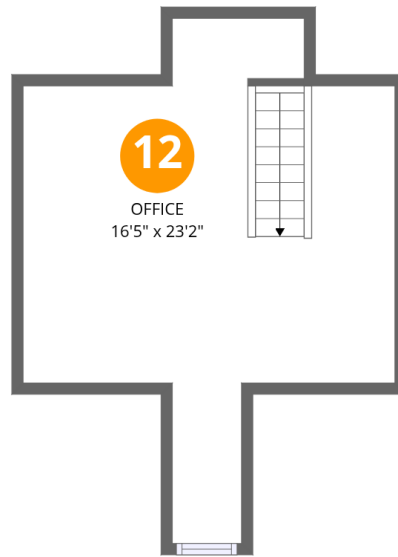

Home data report

1403 South Colorado Street, Riverlee, Salem, Salem city,
Virginia, United States, 24153

Total Area: 1453 sq. ft

1st Floor: 1198 sq. ft, 2nd Floor: 255 sq. ft

Excluded: Porch 290 sq. ft, Deck 34 sq. ft, Embedded window 10 sq. ft, Walls: 114 sq. ft

Property summary

 **2** Floors

 **1** Bathrooms

Home data report

1403 South Colorado Street, Riverlee, Salem, Salem city, Virginia, United States, 24153

Room dimensions

Floor 1

Total:1198sqft Excluded: 334sqft

#		Dimensions	sqft	Counted as living area
1	Office	13'0" x 13'3"	172 sq. ft	Yes
2	Kitchenette	10'4" x 13'9"	142 sq. ft	Yes
3	Deck	6'4" x 5'9"	34 sq. ft	No
4	Bath	5'8" x 7'7"	43 sq. ft	Yes
5	Waiting / Reception	19'0" x 13'3"	251 sq. ft	Yes
6	Entry	11'3" x 7'7"	86 sq. ft	Yes
7	Office	11'5" x 13'4"	141 sq. ft	Yes
8	Conference Room	13'7" x 13'4"	181 sq. ft	Yes
9	Utility	5'1" x 5'10"	29 sq. ft	Yes
10	Hall	6'3" x 13'4"	80 sq. ft	Yes
11	Porch	32'8" x 8'8"	290 sq. ft	No

Home data report

1403 South Colorado Street, Riverlee, Salem, Salem city,
Virginia, United States, 24153

Room dimensions

Floor 2

Total:255sqft

Excluded: 0sqft

#		Dimensions	sqft	Counted as living area
12	Office	16'5" x 23'2"	254 sq. ft	Yes