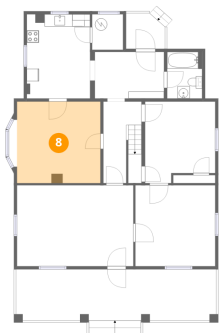

Dimensions: 19'0" x 13'3"
Area: 251 sq. ft
Counted as living area: Yes

Heated: Yes
Finished: Yes
Enclosed: Yes
Contiguous: Yes
Permitted: Yes
Wet space: No
Addition: No
Conversion: No

6 Floor 1 - Entry

Dimensions: 11'3" x 7'7"
Area: 86 sq. ft
Counted as living area: Yes

Heated: Yes
Finished: Yes
Enclosed: Yes
Contiguous: Yes
Permitted: Yes
Wet space: No
Addition: No
Conversion: No

7 Floor 1 - Office

Dimensions: 11'5" x 13'4"
Area: 141 sq. ft
Counted as living area: Yes

Heated: Yes
Finished: Yes
Enclosed: Yes
Contiguous: Yes
Permitted: Yes
Wet space: No
Addition: No
Conversion: No

8 Floor 1 - Conference Room

Dimensions: 13'7" x 13'4"
Area: 181 sq. ft
Counted as living area: Yes