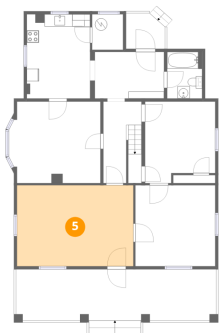

2 Floor 1 - Kitchenette

Dimensions: 10'4" x 13'9"
Area: 142 sq. ft
Counted as living area: Yes

Heated: Yes
Finished: Yes
Enclosed: Yes
Contiguous: Yes
Permitted: Yes
Wet space: No
Addition: No
Conversion: No

3 Floor 1 - Deck

Dimensions: 6'4" x 5'9"
Area: 34 sq. ft
Counted as living area: No

Heated: No
Finished: No
Enclosed: No
Contiguous: Yes
Permitted: Yes
Wet space: No
Addition: No
Conversion: No

4 Floor 1 - Bath

Dimensions: 5'8" x 7'7"
Area: 43 sq. ft
Counted as living area: Yes

Heated: Yes
Finished: Yes
Enclosed: Yes
Contiguous: Yes
Permitted: Yes
Wet space: Yes
Addition: No
Conversion: No

5 Floor 1 - Waiting / Reception

Dimensions: 19'0" x 13'3"
Area: 251 sq. ft
Counted as living area: Yes

Heated: Yes
Finished: Yes
Enclosed: Yes
Contiguous: Yes
Permitted: Yes
Wet space: No
Addition: No
Conversion: No

6 Floor 1 - Entry

Dimensions: 11'3" x 7'7"
Area: 86 sq. ft
Counted as living area: Yes