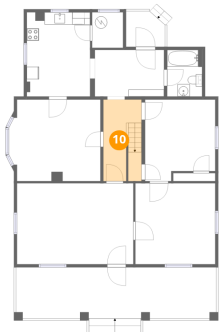

Heated: Yes
Finished: Yes
Enclosed: Yes
Contiguous: Yes
Permitted: Yes
Wet space: No
Addition: No
Conversion: No

8 Floor 1 - Conference Room

Dimensions: 13'7" x 13'4"
Area: 181 sq. ft
Counted as living area: Yes

Heated: Yes
Finished: Yes
Enclosed: Yes
Contiguous: Yes
Permitted: Yes
Wet space: No
Addition: No
Conversion: No

1403 South Colorado Street, Riverlee, Salem, Salem city,
Virginia, United States, 24153

9 Floor 1 - Utility

Dimensions: 5'1" x 5'10"
Area: 29 sq. ft
Counted as living area: Yes

Heated: Yes
Finished: Yes
Enclosed: Yes
Contiguous: Yes
Permitted: Yes
Wet space: No
Addition: No
Conversion: No

10 Floor 1 - Hall

Dimensions: 6'3" x 13'4"
Area: 80 sq. ft
Counted as living area: Yes

Heated: Yes
Finished: Yes
Enclosed: Yes
Contiguous: Yes
Permitted: Yes
Wet space: No
Addition: No
Conversion: No

11 Floor 1 - Porch

Dimensions: 32'8" x 8'8"
Area: 290 sq. ft
Counted as living area: No

Heated: No
Finished: No
Enclosed: No
Contiguous: Yes
Permitted: Yes
Wet space: No
Addition: No
Conversion: No