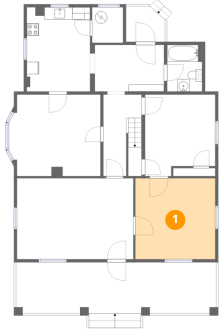

#		Dimensions	sqft	Counted as living area
1	Office	13'0" x 13'3"	172 sq. ft	Yes
2	Kitchenette	10'4" x 13'9"	142 sq. ft	Yes
3	Deck	6'4" x 5'9"	34 sq. ft	No
4	Bath	5'8" x 7'7"	43 sq. ft	Yes
5	Waiting / Reception	19'0" x 13'3"	251 sq. ft	Yes
6	Entry	11'3" x 7'7"	86 sq. ft	Yes
7	Office	11'5" x 13'4"	141 sq. ft	Yes
8	Conference Room	13'7" x 13'4"	181 sq. ft	Yes
9	Utility	5'1" x 5'10"	29 sq. ft	Yes
10	Hall	6'3" x 13'4"	80 sq. ft	Yes
11	Porch	32'8" x 8'8"	290 sq. ft	No

Home data report

1403 South Colorado Street, Riverlee, Salem, Salem city,
Virginia, United States, 24153

Room dimensions

Floor 2

Total:255sqft

Excluded: 0sqft

#		Dimensions	sqft	Counted as living area
12	Office	16'5" x 23'2"	254 sq. ft	Yes

1403 South Colorado Street, Riverlee, Salem, Salem city,
Virginia, United States, 24153

1 Floor 1 - Office

Dimensions: 13'0" x 13'3"
Area: 172 sq. ft
Counted as living area: Yes

Heated: Yes
Finished: Yes
Enclosed: Yes
Contiguous: Yes
Permitted: Yes
Wet space: No
Addition: No
Conversion: No

2 Floor 1 - Kitchenette

Dimensions: 10'4" x 13'9"
Area: 142 sq. ft
Counted as living area: Yes

Heated: Yes
Finished: Yes
Enclosed: Yes
Contiguous: Yes
Permitted: Yes
Wet space: No
Addition: No
Conversion: No