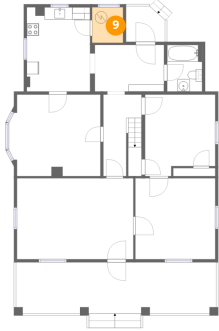

Heated: Yes
Finished: Yes
Enclosed: Yes
Contiguous: Yes
Permitted: Yes
Wet space: No
Addition: No
Conversion: No

7 Floor 1 - Office

Dimensions: 11'5" x 13'4"
Area: 141 sq. ft
Counted as living area: Yes

Heated: Yes
Finished: Yes
Enclosed: Yes
Contiguous: Yes
Permitted: Yes
Wet space: No
Addition: No
Conversion: No

8 Floor 1 - Conference Room

Dimensions: 13'7" x 13'4"
Area: 181 sq. ft
Counted as living area: Yes

Heated: Yes
Finished: Yes
Enclosed: Yes
Contiguous: Yes
Permitted: Yes
Wet space: No
Addition: No
Conversion: No

1403 South Colorado Street, Riverlee, Salem, Salem city,
Virginia, United States, 24153

9 Floor 1 - Utility