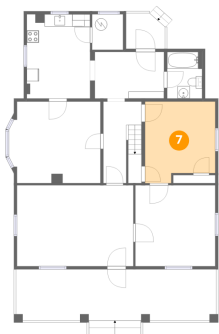

Dimensions: 5'8" x 7'7"
Area: 43 sq. ft
Counted as living area: Yes

Heated: Yes
Finished: Yes
Enclosed: Yes
Contiguous: Yes
Permitted: Yes
Wet space: Yes
Addition: No
Conversion: No

5 Floor 1 - Waiting / Reception

Dimensions: 19'0" x 13'3"
Area: 251 sq. ft
Counted as living area: Yes

Heated: Yes
Finished: Yes
Enclosed: Yes
Contiguous: Yes
Permitted: Yes
Wet space: No
Addition: No
Conversion: No

6 Floor 1 - Entry

Dimensions: 11'3" x 7'7"
Area: 86 sq. ft
Counted as living area: Yes

Heated: Yes
Finished: Yes
Enclosed: Yes
Contiguous: Yes
Permitted: Yes
Wet space: No
Addition: No
Conversion: No

7 Floor 1 - Office

Dimensions: 11'5" x 13'4"
Area: 141 sq. ft
Counted as living area: Yes

Heated: Yes
Finished: Yes
Enclosed: Yes
Contiguous: Yes
Permitted: Yes
Wet space: No
Addition: No
Conversion: No

8 Floor 1 - Conference Room

Dimensions: 13'7" x 13'4"
Area: 181 sq. ft
Counted as living area: Yes