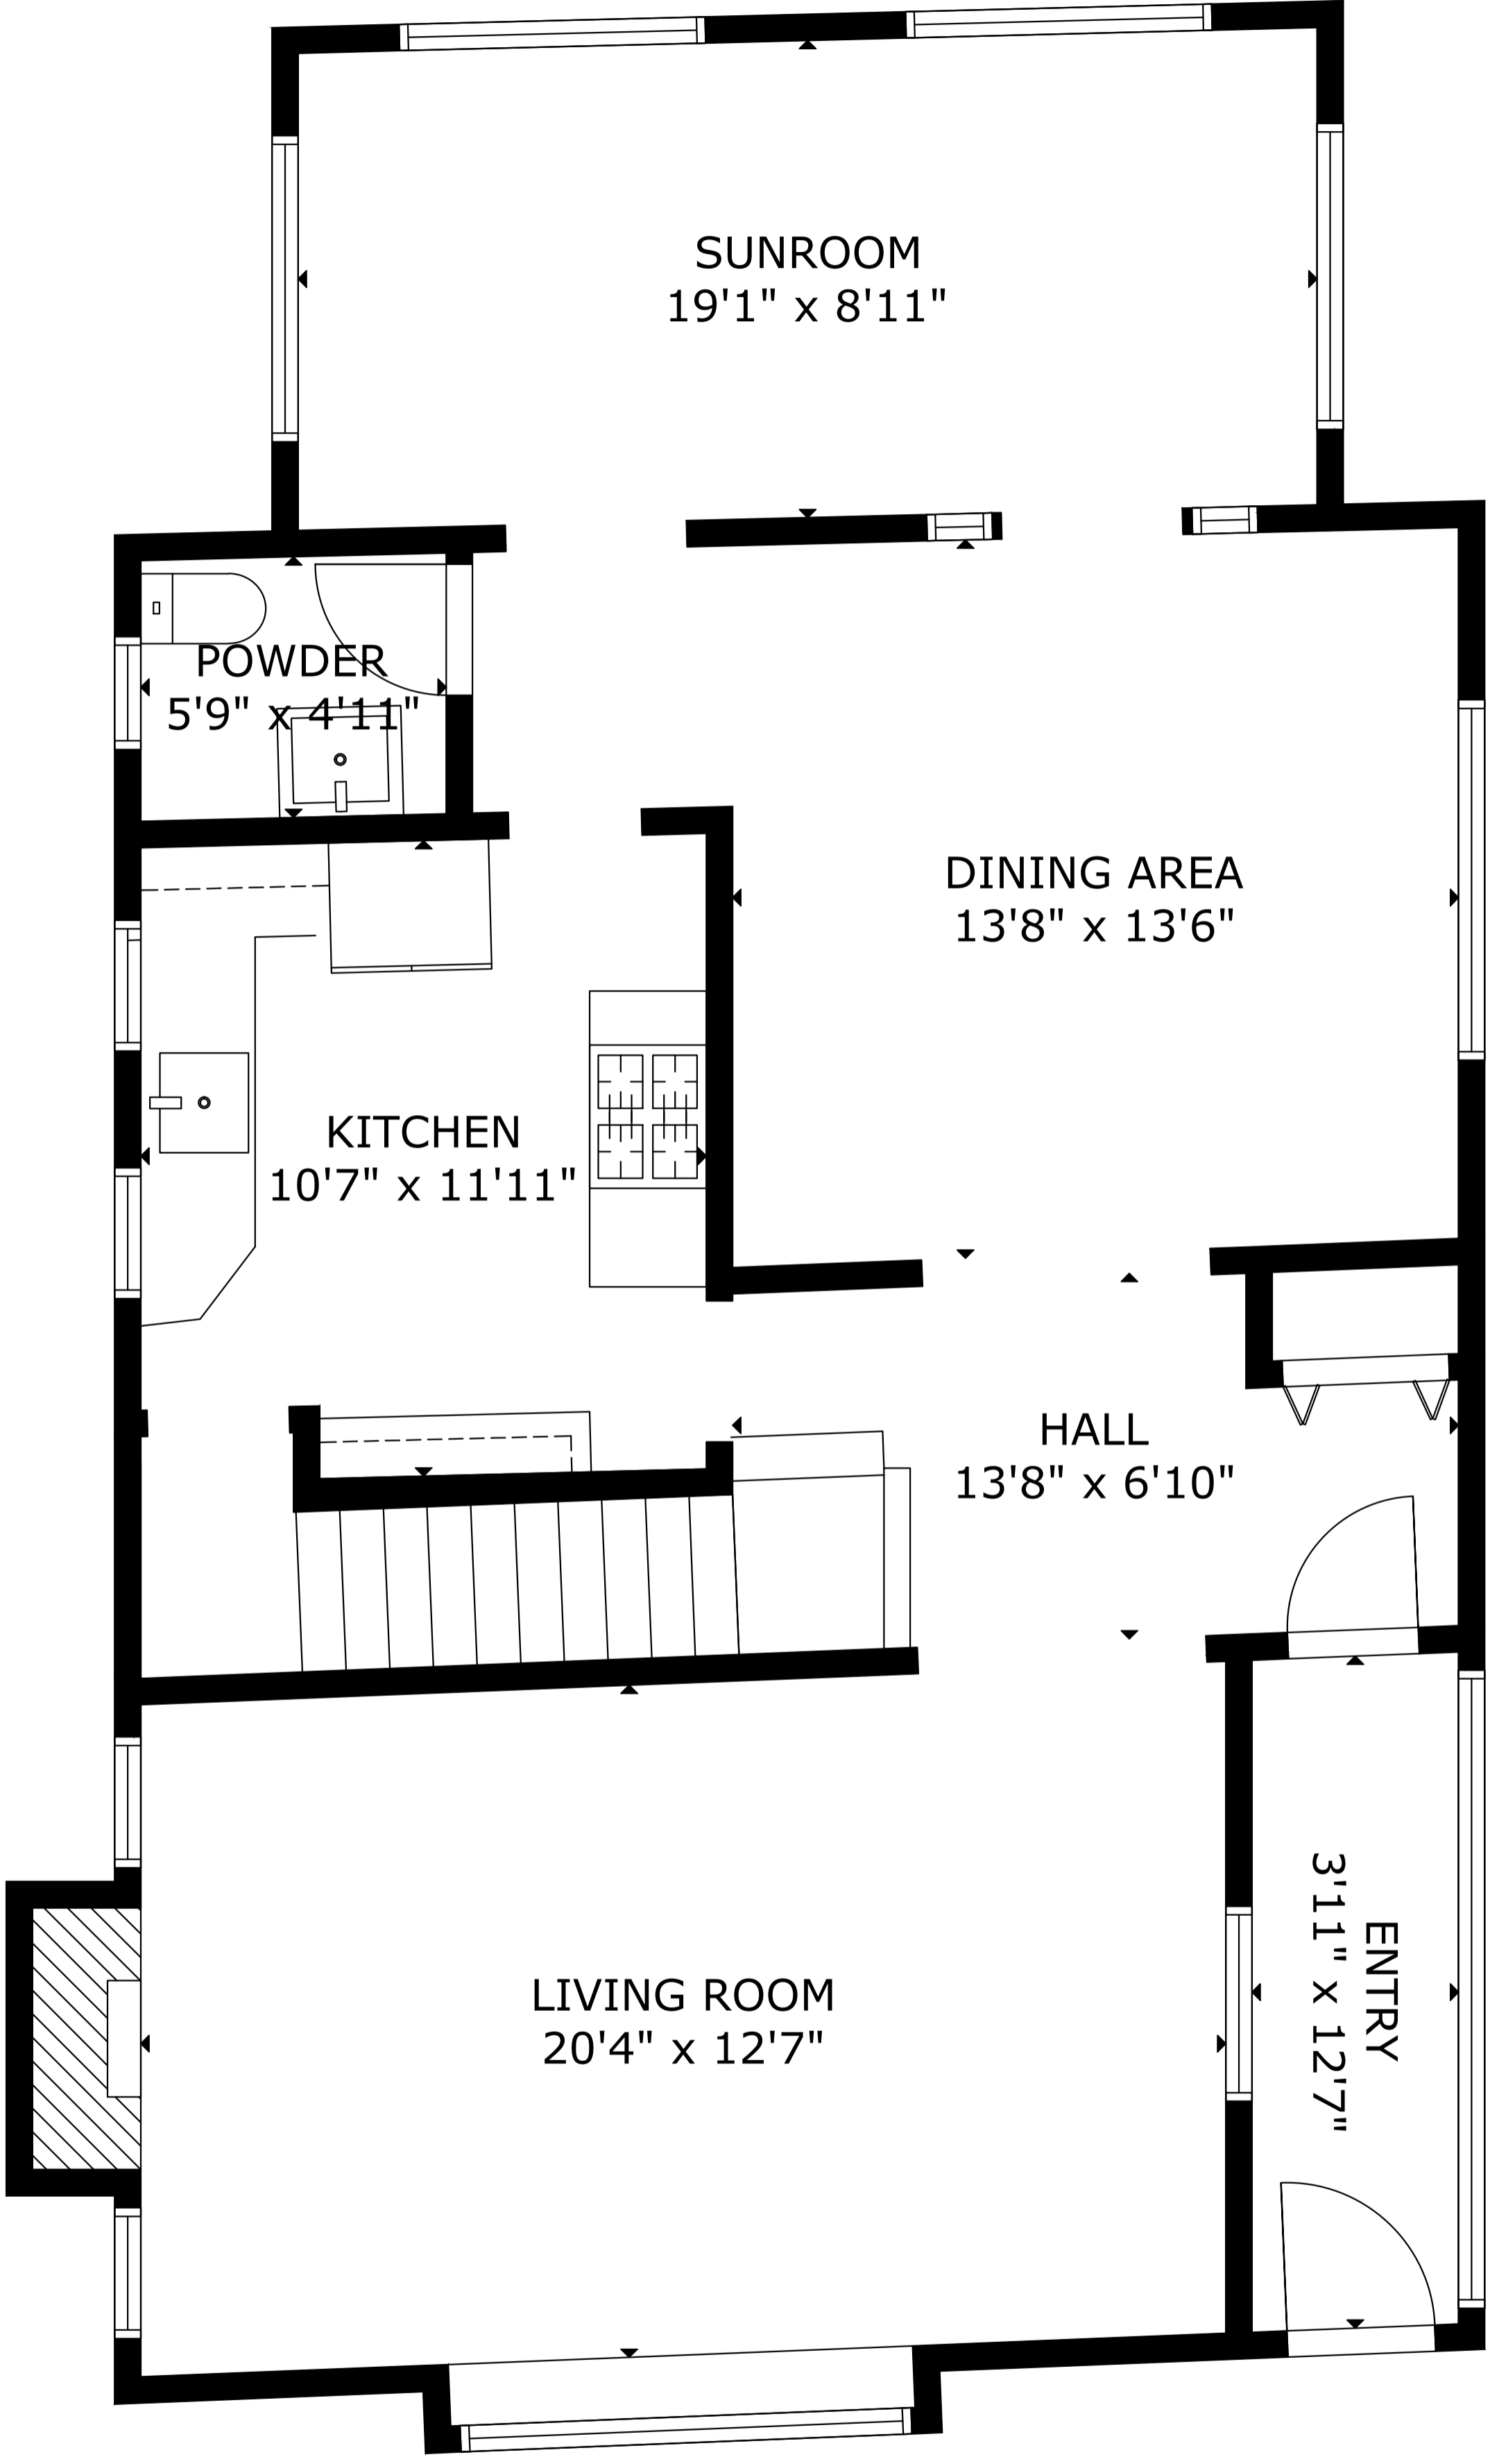

119 Overpeck Ave, , Ridgefield Park, NJ, 07660, United States

GROSS INTERNAL AREA

TOTAL: 3,694 sq ft

LOWER FLOOR: 951 sq ft, MAIN FLOOR: 1,039 sq ft

SECOND FLOOR: 1,042 sq ft, ATTIC: 662 sq ft

EXCLUDED AREAS: PATIO: 528 sq ft

THIS FLOOR PLAN IS PROVIDED FOR ILLUSTRATION PURPOSES ONLY WITH THE PERMISSION OF THE SELLER. ROOM POSITIONS AND DIMENSIONS ARE APPROXIMATE AND ARE NOT GUARANTEED TO BE EXACT OR TO SCALE. THE BUYER SHOULD CONFIRM MEASUREMENTS FOR ACCURACY.