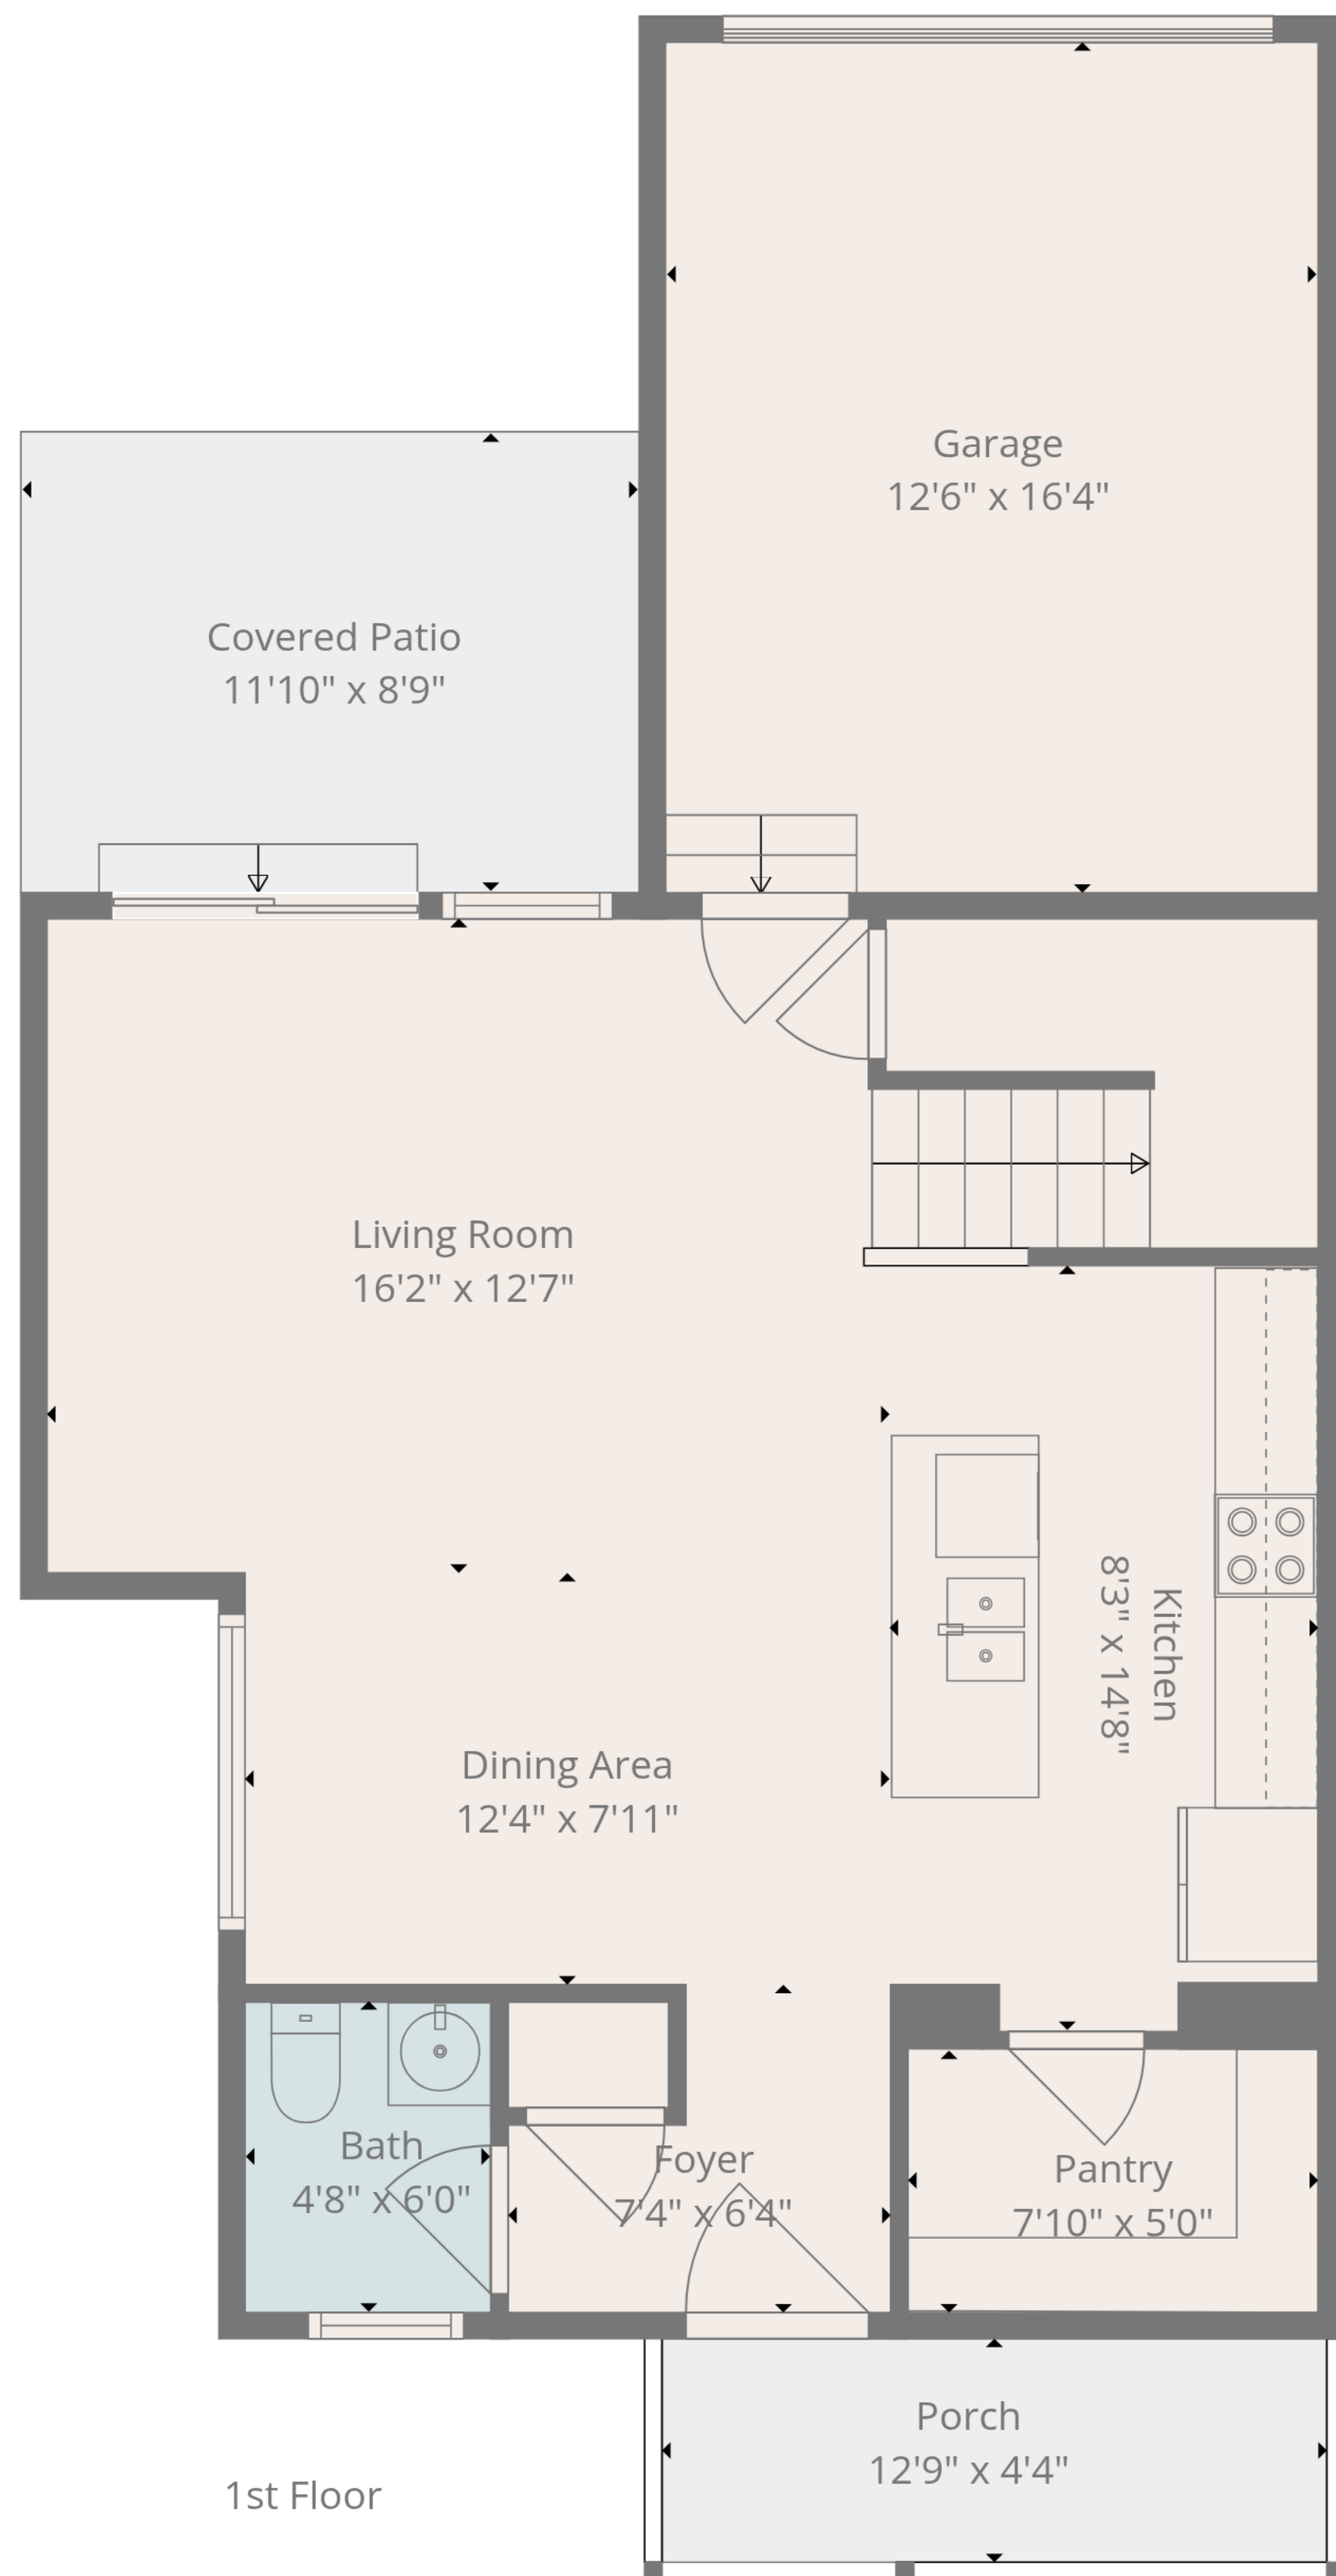

TOTAL: 1351 sq. ft

1st floor: 599 sq. ft, 2nd floor: 752 sq. ft

EXCLUDED AREAS: COVERED PATIO: 105 sq. ft, PORCH: 55 sq. ft, GARAGE: 205 sq. ft,
WALLS: 139 sq. ft

TOTAL: 1351 sq. ft

1st floor: 599 sq. ft, 2nd floor: 752 sq. ft

EXCLUDED AREAS: COVERED PATIO: 105 sq. ft, PORCH: 55 sq. ft, GARAGE: 205 sq. ft,
WALLS: 139 sq. ft

TOTAL: 1351 sq. ft
 1st floor: 599 sq. ft, 2nd floor: 752 sq. ft
 EXCLUDED AREAS: COVERED PATIO: 105 sq. ft, PORCH: 55 sq. ft, GARAGE: 205 sq. ft,
 WALLS: 139 sq. ft