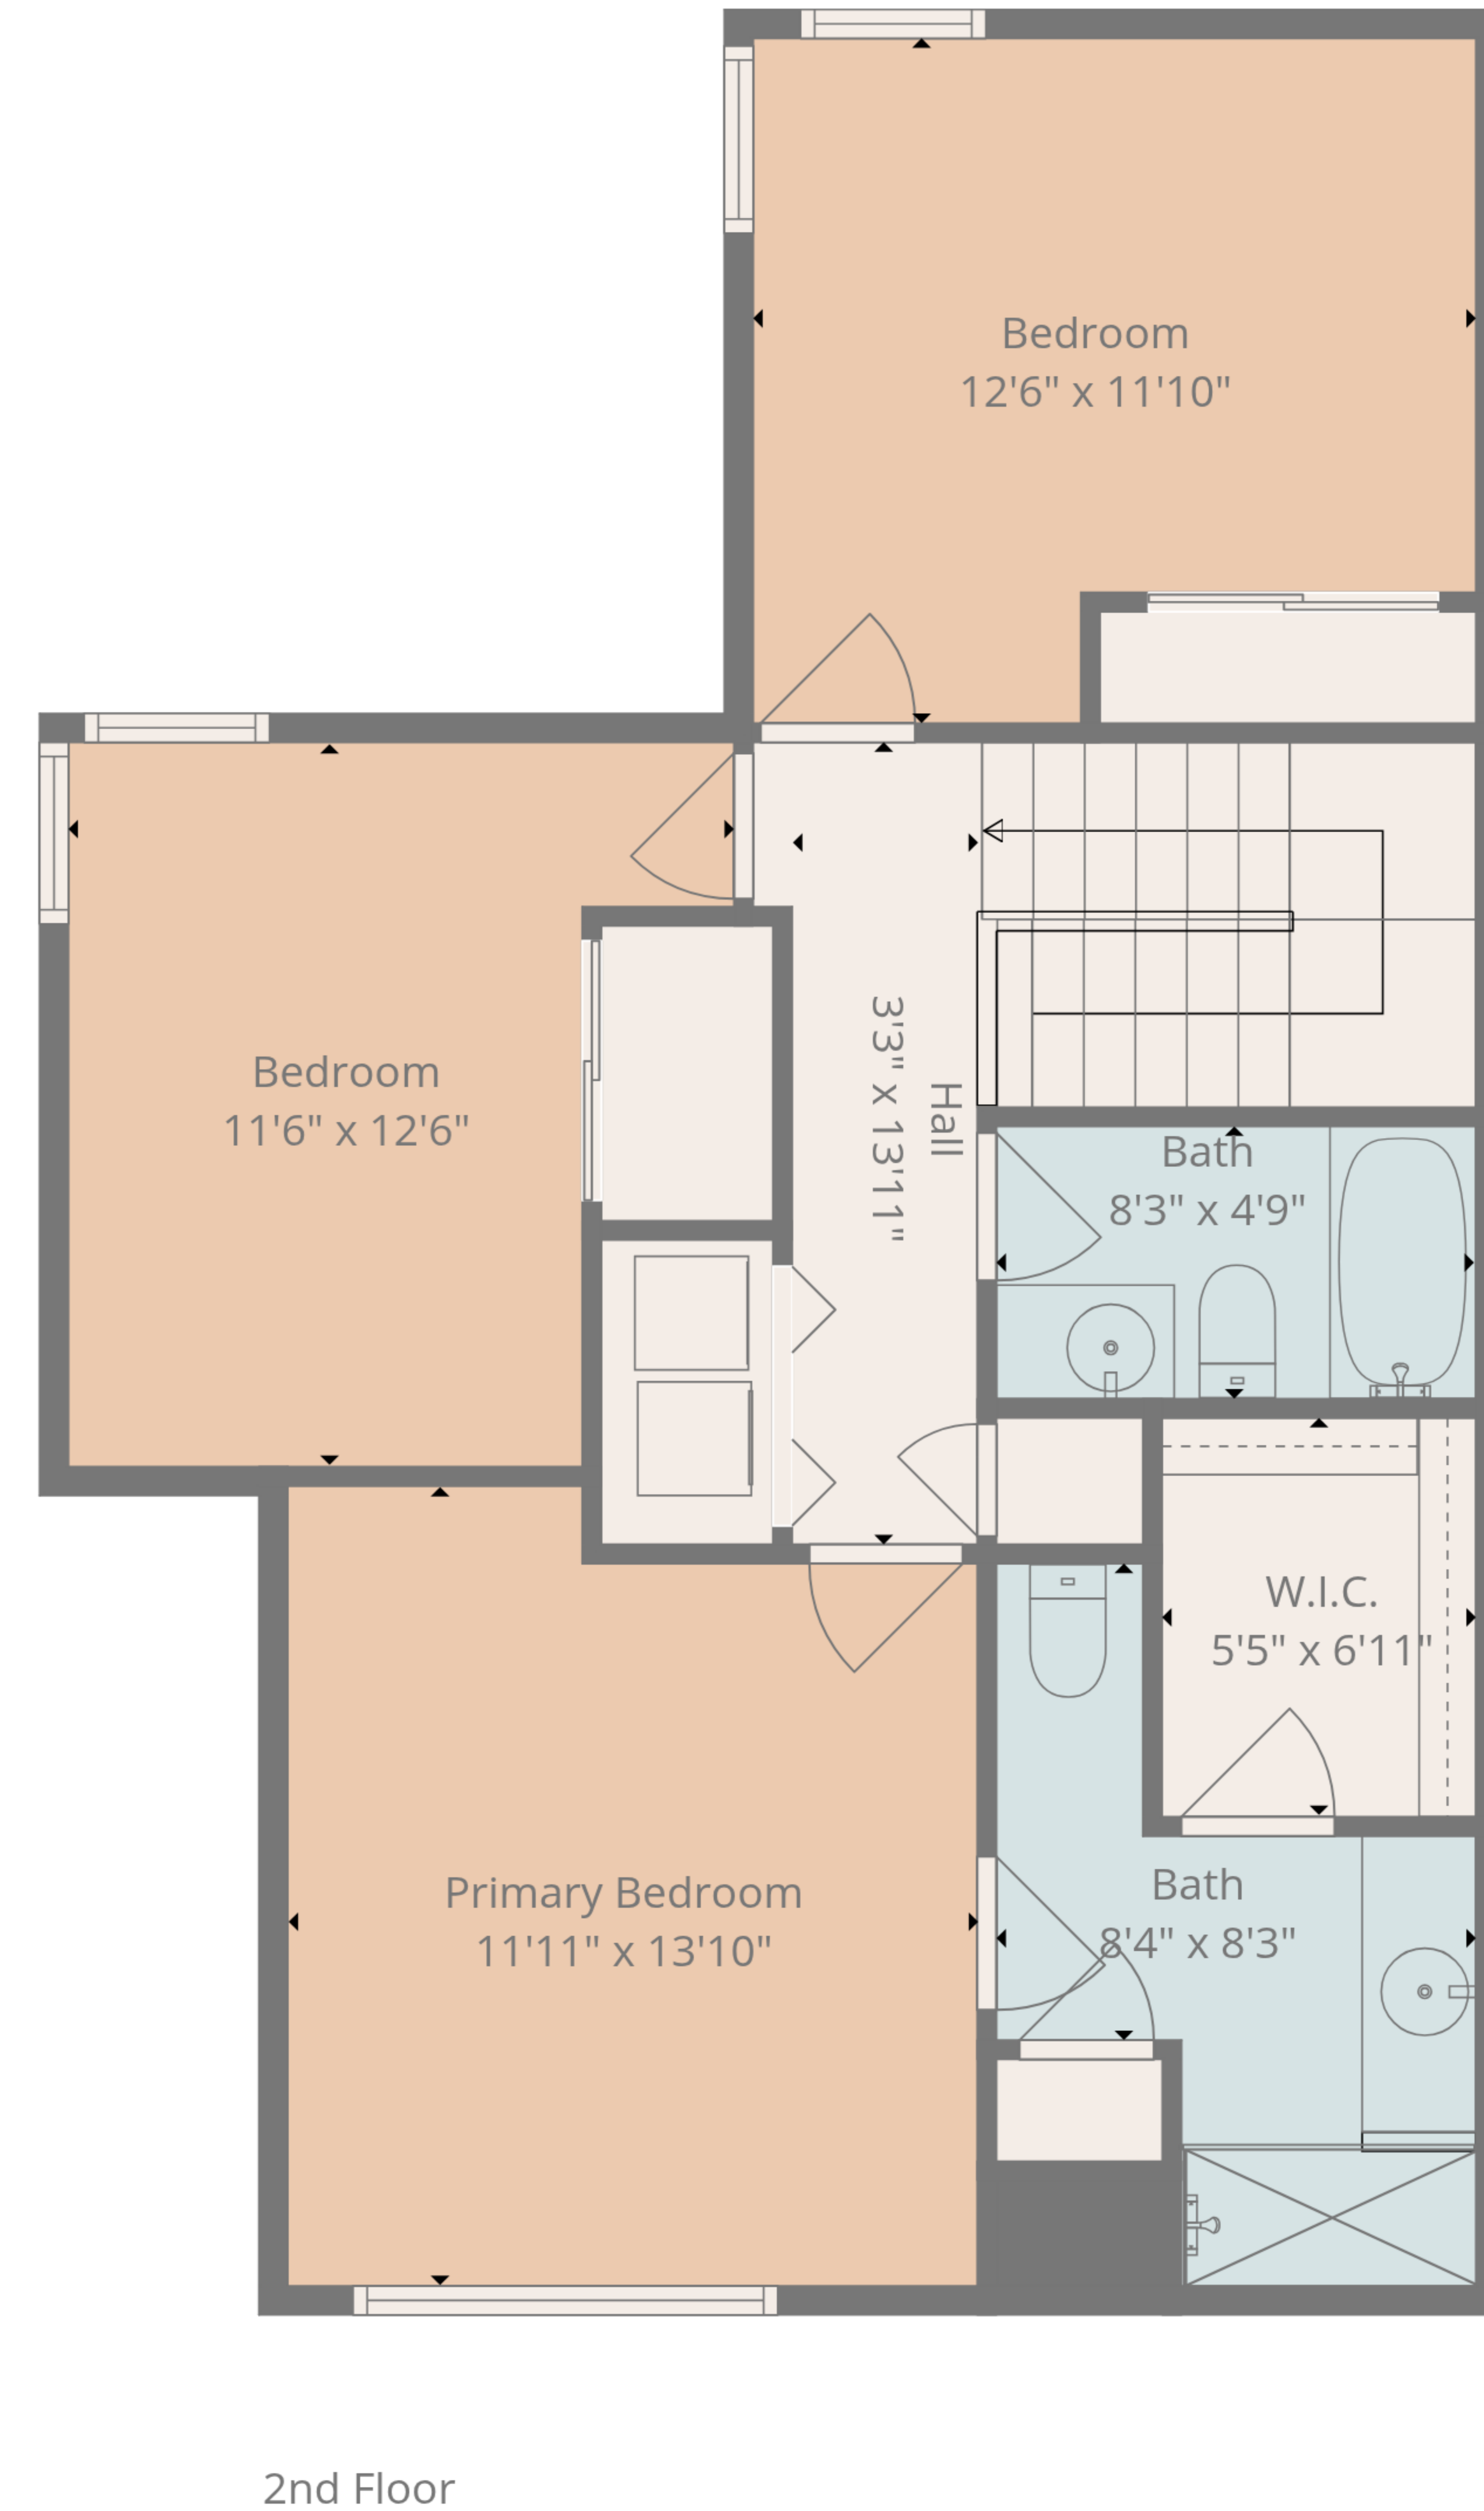

TOTAL: 1351 sq. ft

1st floor: 599 sq. ft, 2nd floor: 752 sq. ft

EXCLUDED AREAS: COVERED PATIO: 105 sq. ft, PORCH: 55 sq. ft, GARAGE: 205 sq. ft,
WALLS: 139 sq. ft

TOTAL: 1351 sq. ft

1st floor: 599 sq. ft, 2nd floor: 752 sq. ft

EXCLUDED AREAS: COVERED PATIO: 105 sq. ft, PORCH: 55 sq. ft, GARAGE: 205 sq. ft,
WALLS: 139 sq. ft

TOTAL: 1351 sq. ft
 1st floor: 599 sq. ft, 2nd floor: 752 sq. ft
 EXCLUDED AREAS: COVERED PATIO: 105 sq. ft, PORCH: 55 sq. ft, GARAGE: 205 sq. ft,
 WALLS: 139 sq. ft