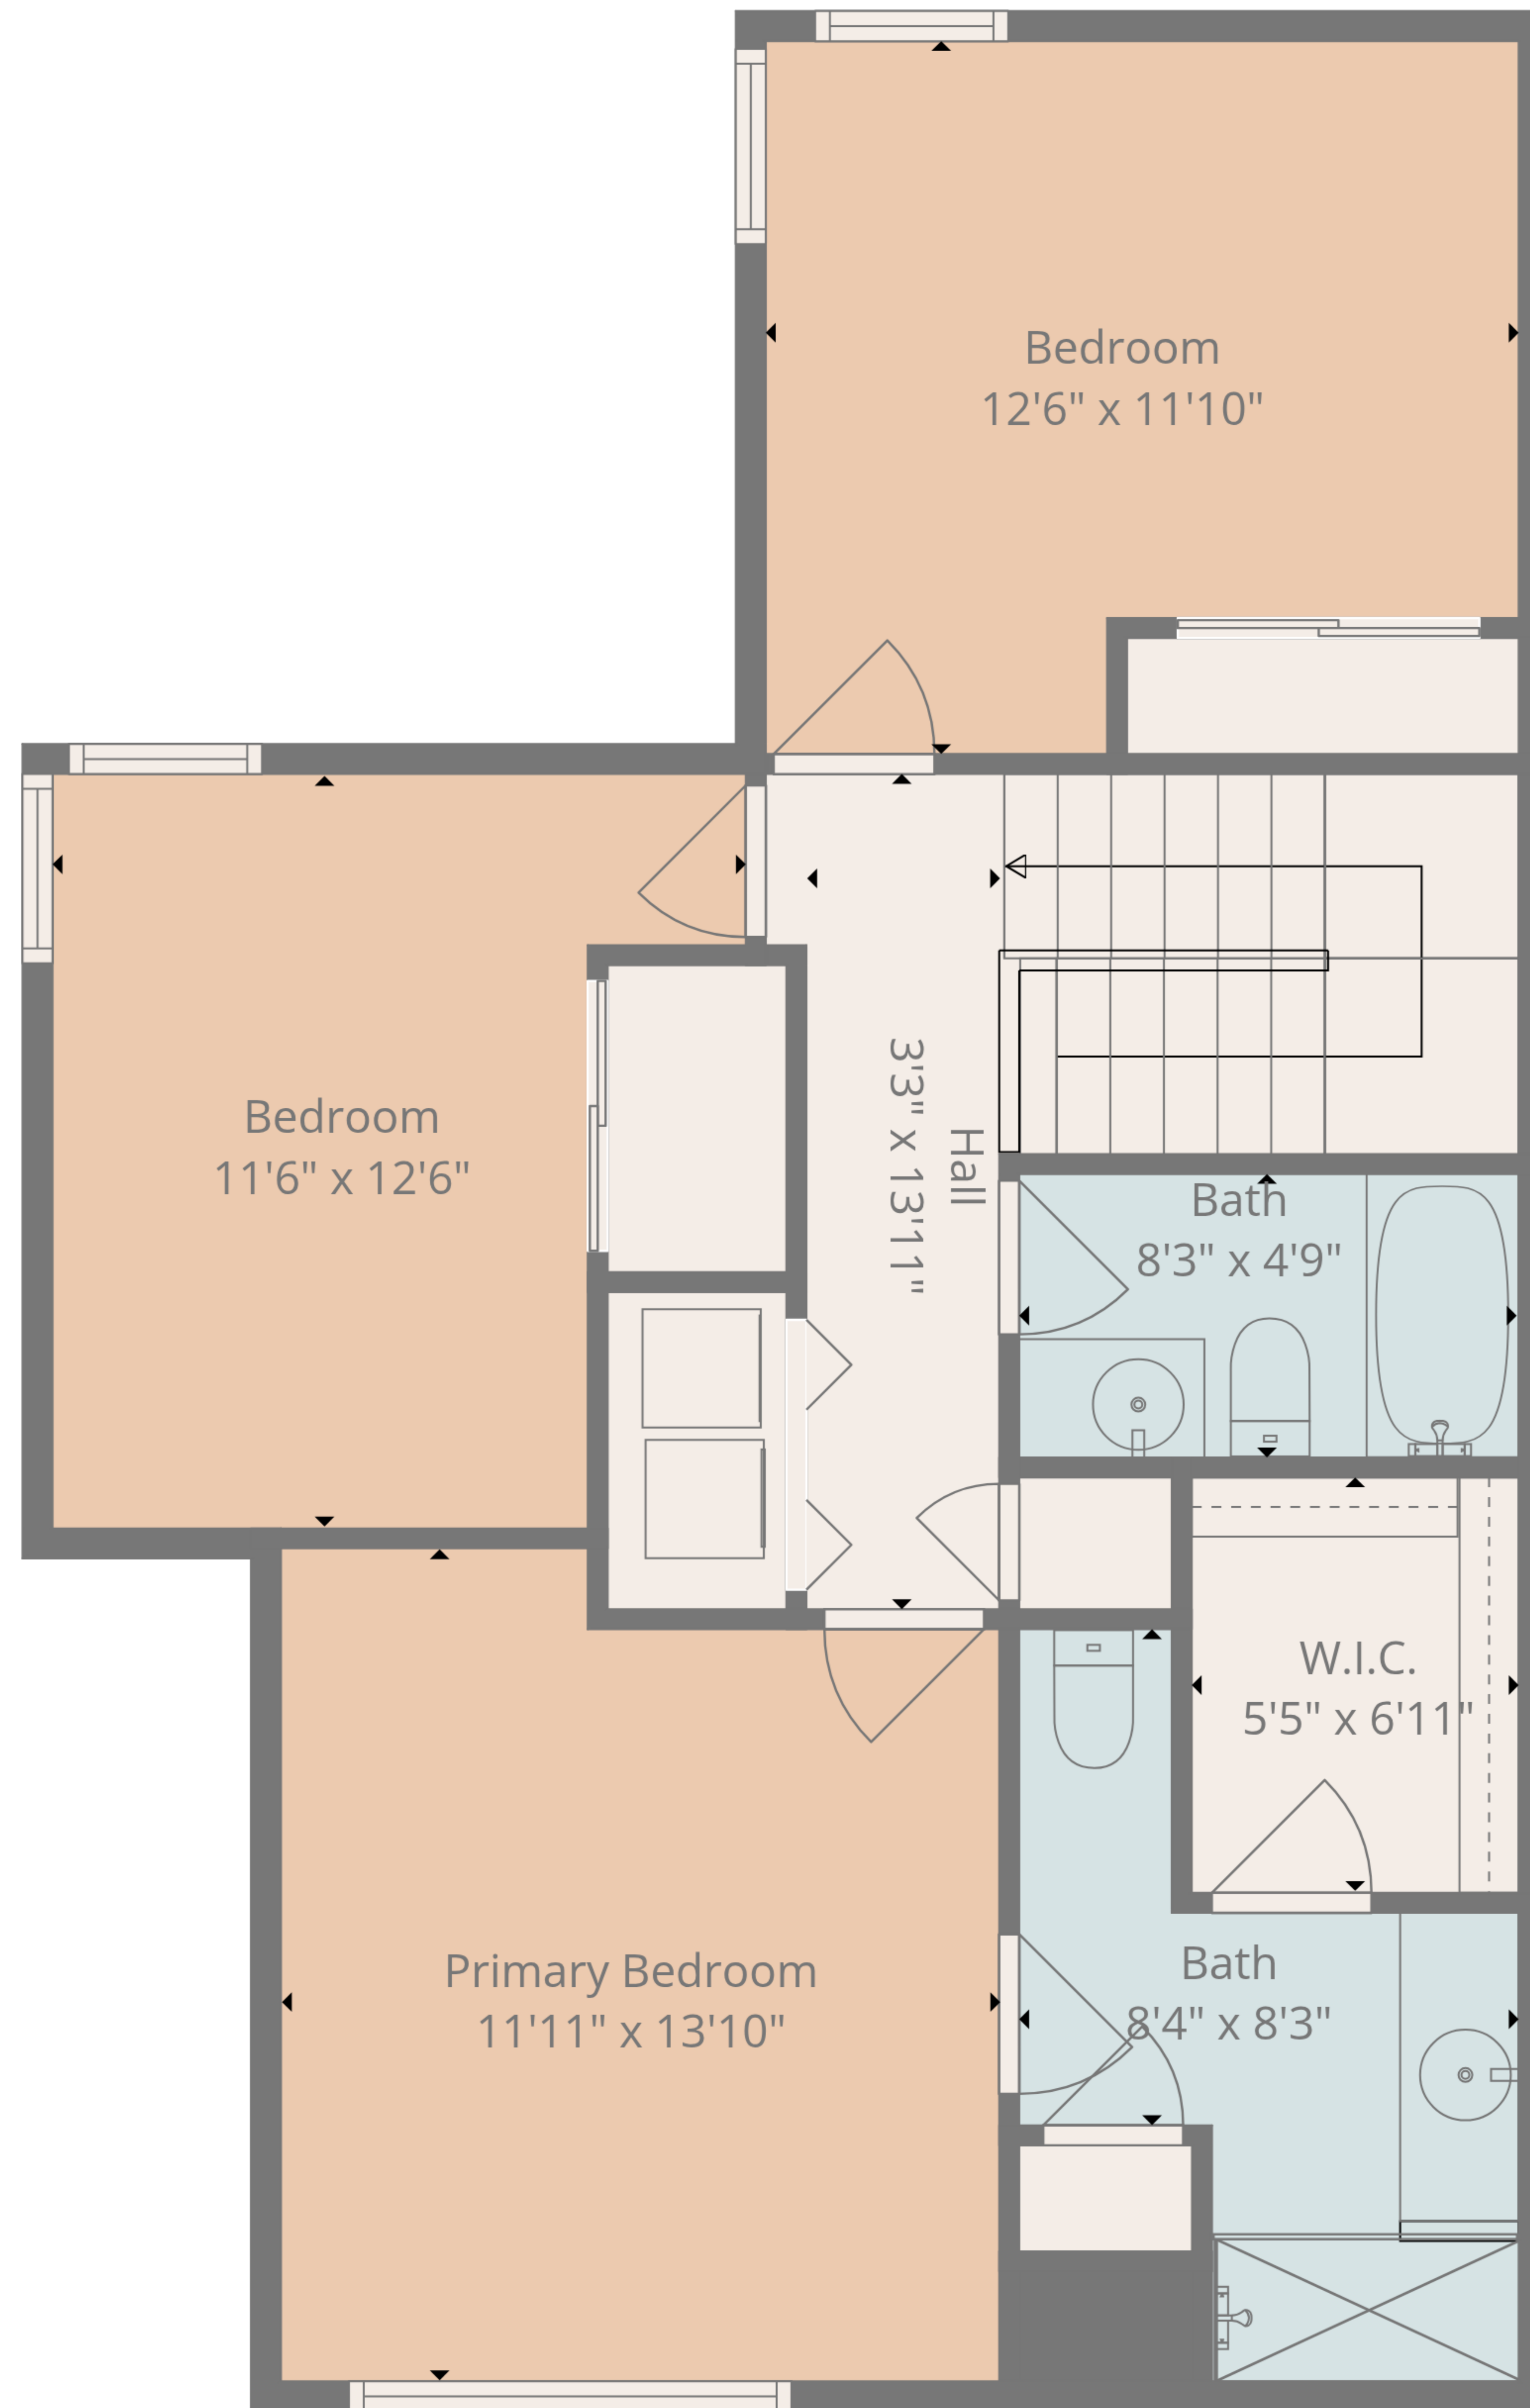

TOTAL: 1351 sq. ft

1st floor: 599 sq. ft, 2nd floor: 752 sq. ft

EXCLUDED AREAS: COVERED PATIO: 105 sq. ft, PORCH: 55 sq. ft, GARAGE: 205 sq. ft,
WALLS: 139 sq. ft

TOTAL: 1351 sq. ft

1st floor: 599 sq. ft, 2nd floor: 752 sq. ft

EXCLUDED AREAS: COVERED PATIO: 105 sq. ft, PORCH: 55 sq. ft, GARAGE: 205 sq. ft,
WALLS: 139 sq. ft

TOTAL: 1351 sq. ft
 1st floor: 599 sq. ft, 2nd floor: 752 sq. ft
 EXCLUDED AREAS: COVERED PATIO: 105 sq. ft, PORCH: 55 sq. ft, GARAGE: 205 sq. ft,
 WALLS: 139 sq. ft