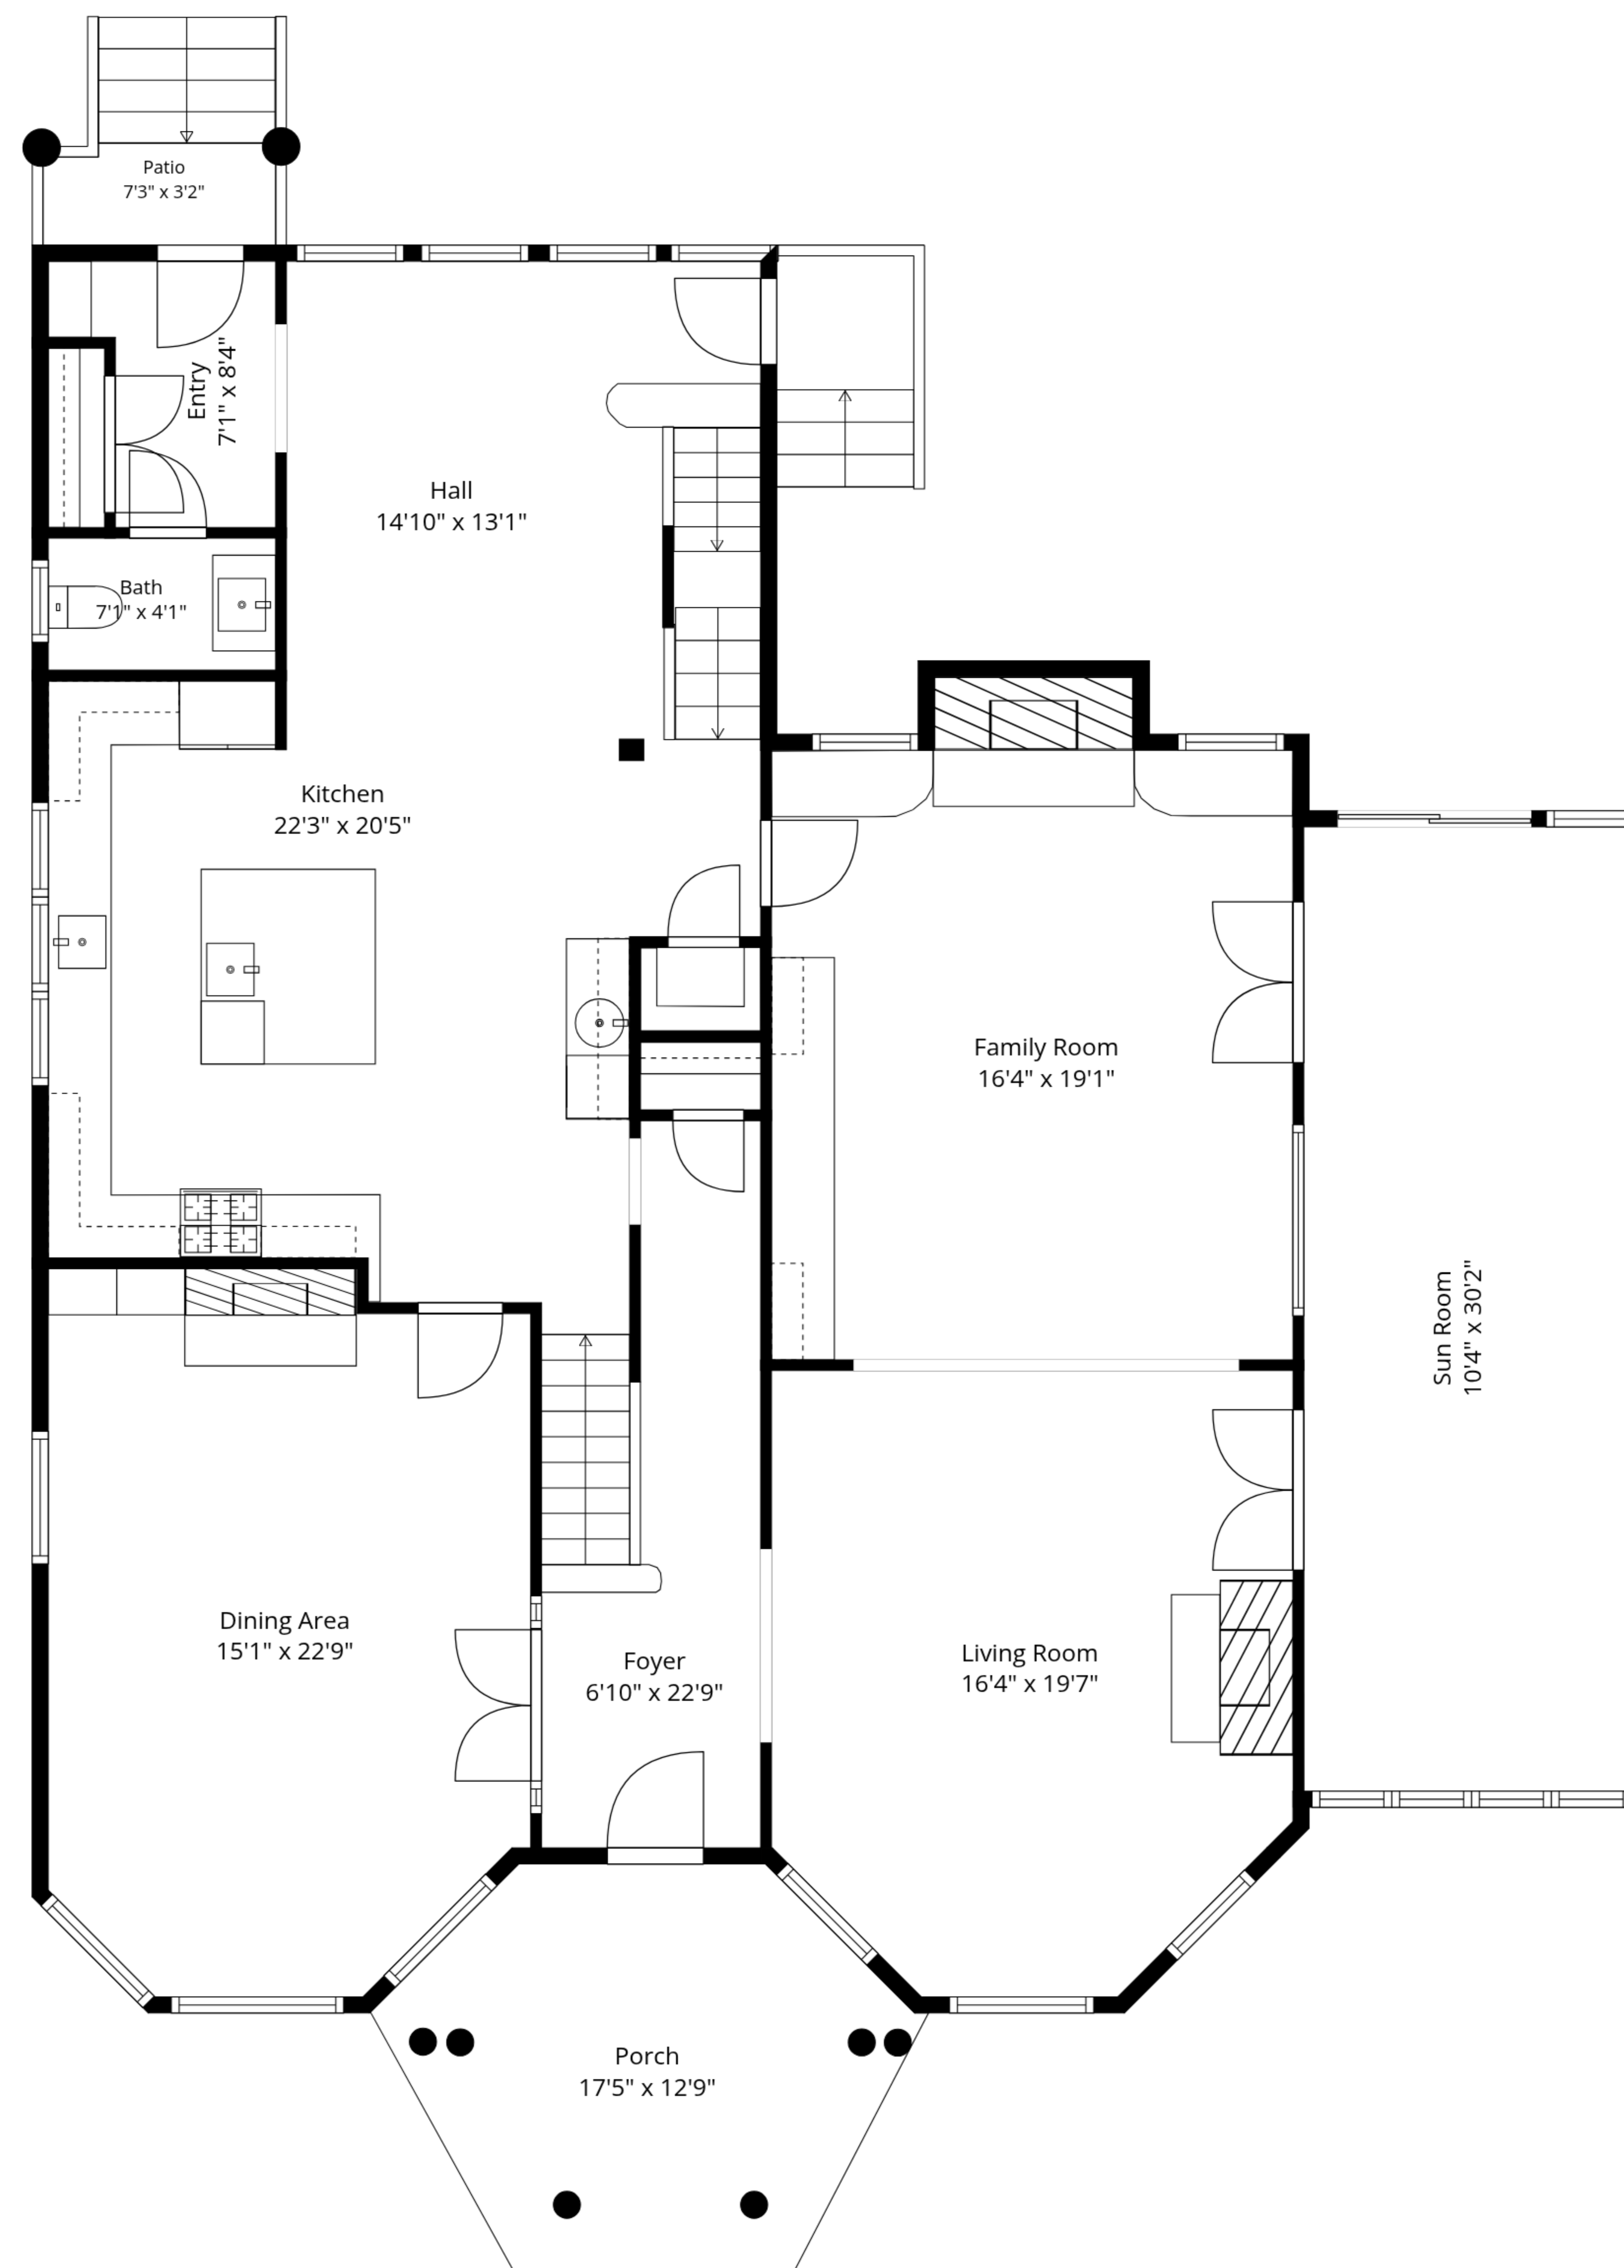

TOTAL: 6340 sq. ft

Basement: 1567 sq. ft, 1st floor: 2133 sq. ft, 2nd floor: 1492 sq. ft, 3rd floor: 1148 sq. ft

EXCLUDED AREAS: UTILITY: 97 sq. ft, PORCH: 163 sq. ft, PATIO: 44 sq. ft,

FIREPLACE: 17 sq. ft, WALLS: 356 sq. ft

Measurements Are Approximate - Deemed Highly Reliable But Not Guaranteed

TOTAL: 6340 sq. ft

Basement: 1567 sq. ft, 1st floor: 2133 sq. ft, 2nd floor: 1492 sq. ft, 3rd floor: 1148 sq. ft

EXCLUDED AREAS: UTILITY: 97 sq. ft, PORCH: 163 sq. ft, PATIO: 44 sq. ft,

FIREPLACE: 17 sq. ft, WALLS: 356 sq. ft

Measurements Are Approximate - Deemed Highly Reliable But Not Guaranteed

TOTAL: 6340 sq. ft

Basement: 1567 sq. ft, 1st floor: 2133 sq. ft, 2nd floor: 1492 sq. ft, 3rd floor: 1148 sq. ft

EXCLUDED AREAS: UTILITY: 97 sq. ft, PORCH: 163 sq. ft, PATIO: 44 sq. ft,

FIREPLACE: 17 sq. ft, WALLS: 356 sq. ft

Measurements Are Approximate - Deemed Highly Reliable But Not Guaranteed

TOTAL: 6340 sq. ft