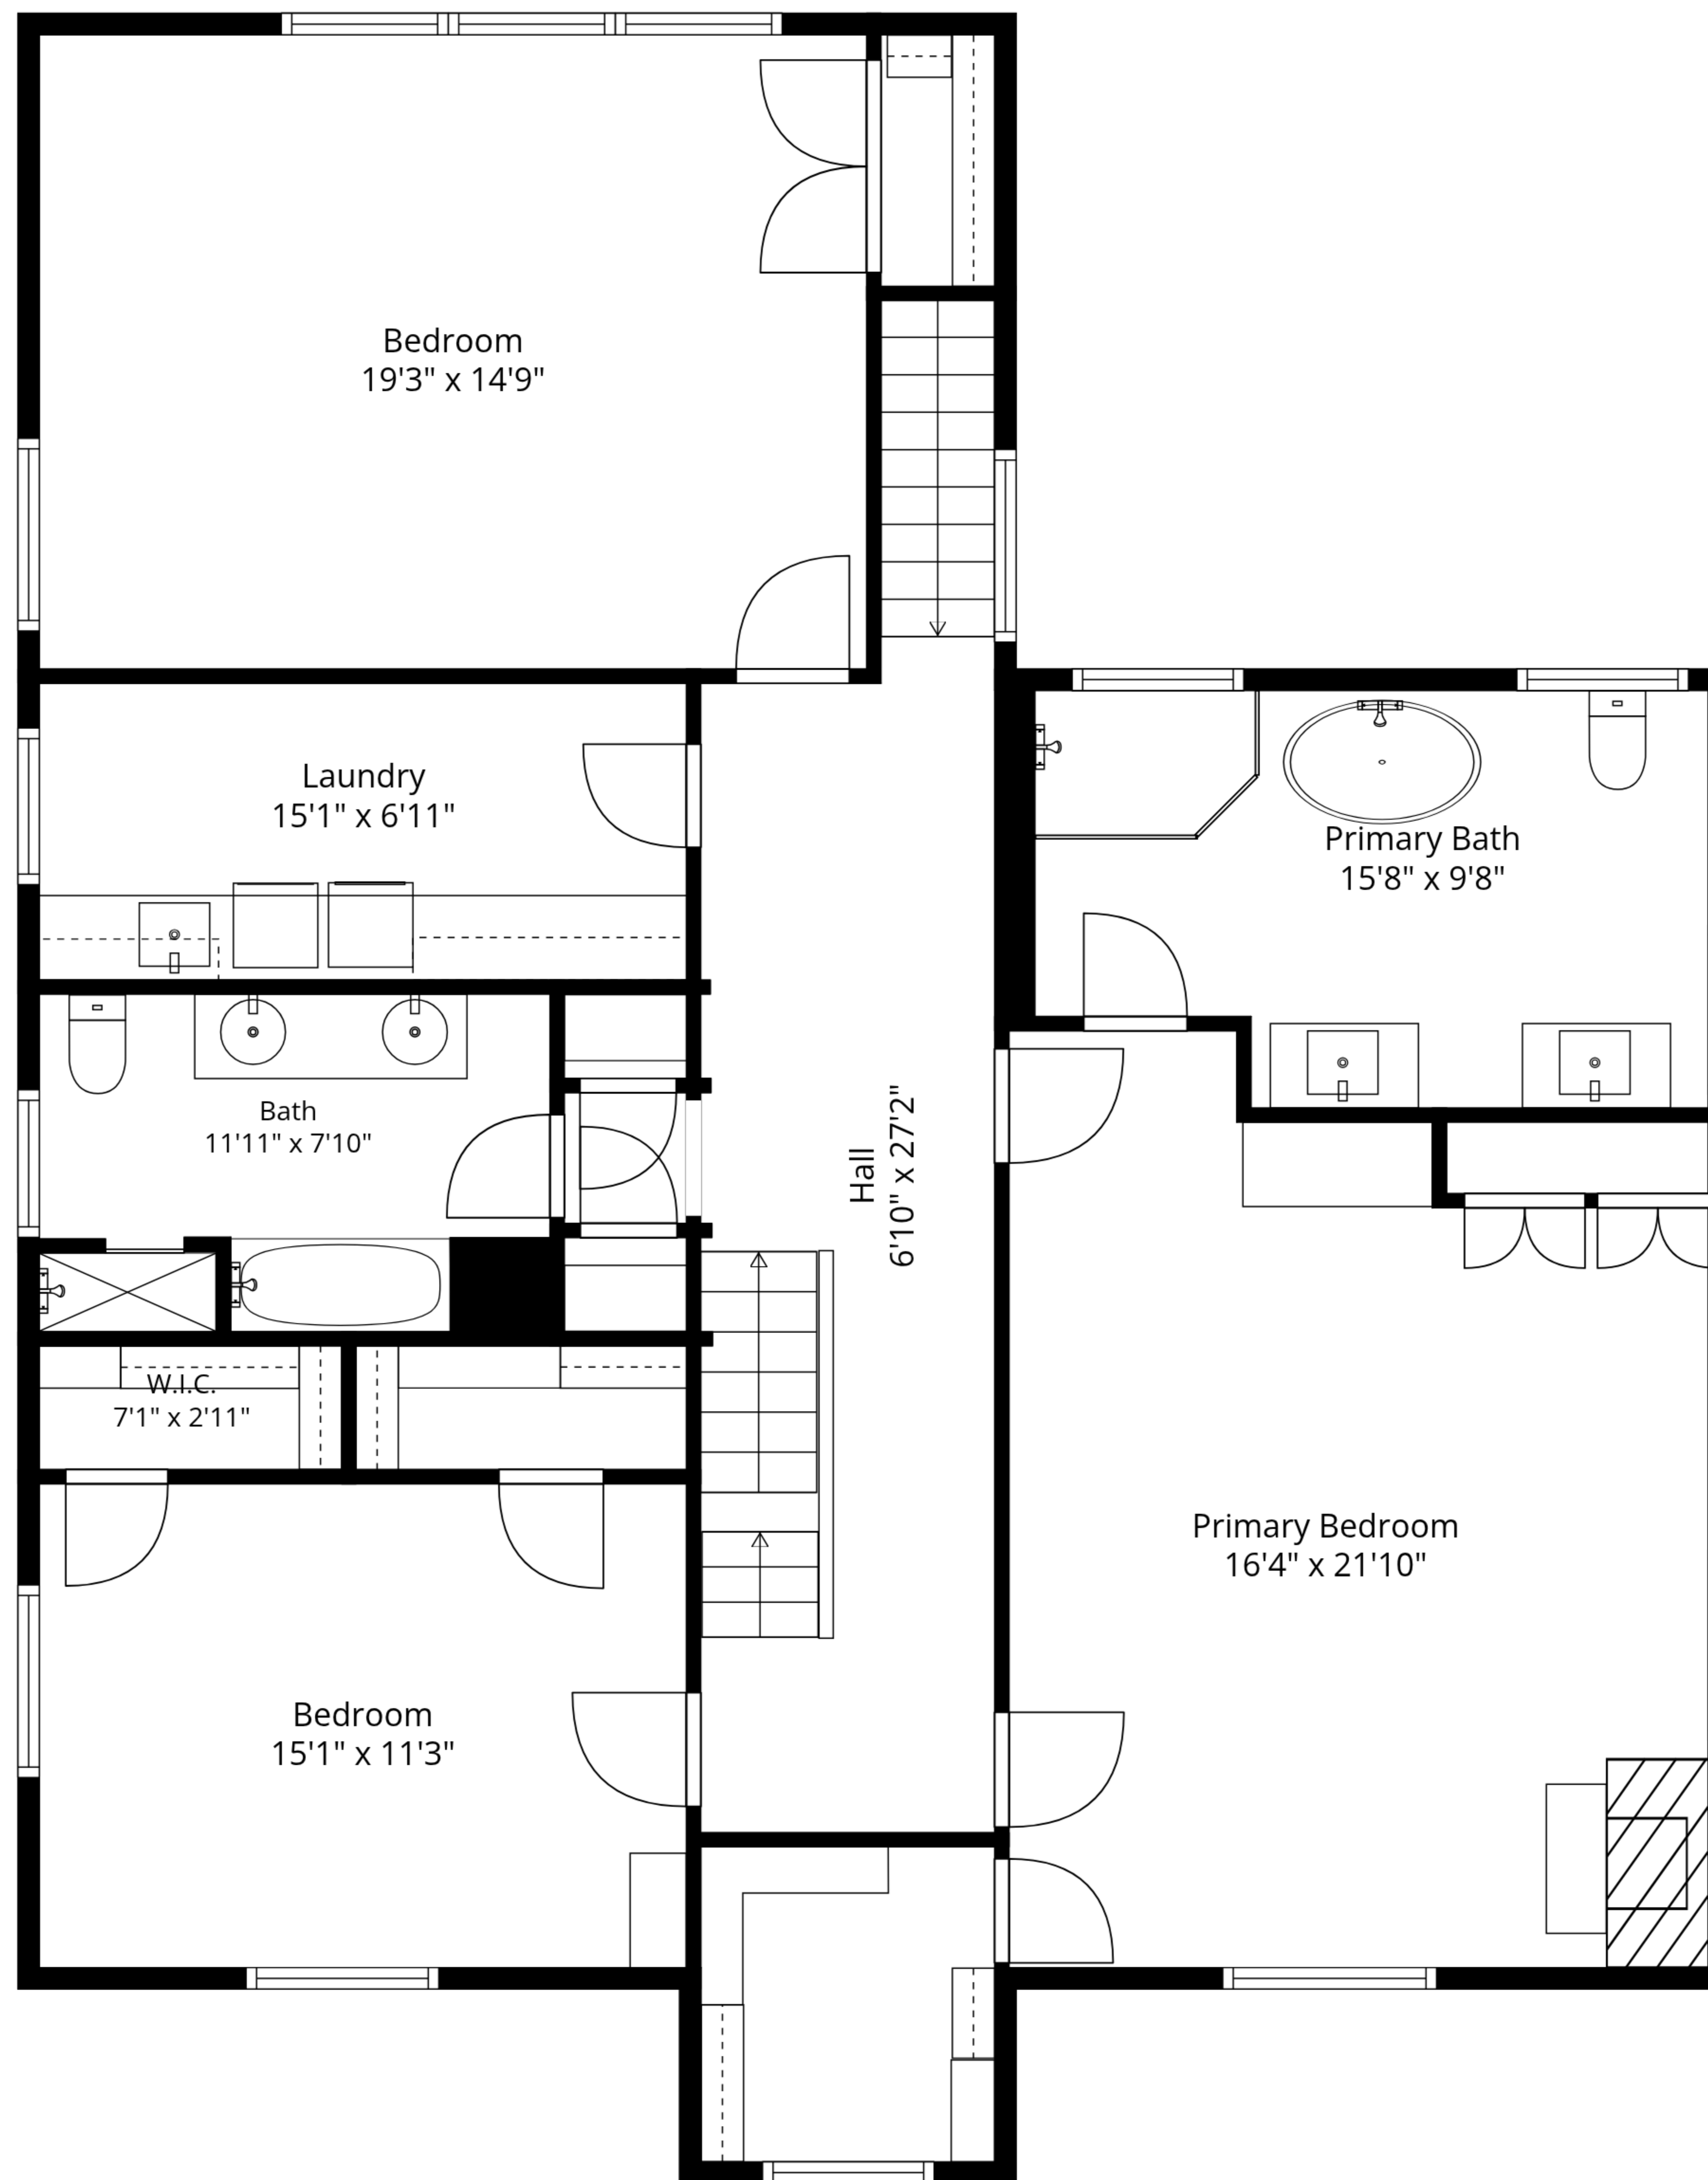

TOTAL: 6340 sq. ft

Basement: 1567 sq. ft, 1st floor: 2133 sq. ft, 2nd floor: 1492 sq. ft, 3rd floor: 1148 sq. ft

EXCLUDED AREAS: UTILITY: 97 sq. ft, PORCH: 163 sq. ft, PATIO: 44 sq. ft,

FIREPLACE: 17 sq. ft, WALLS: 356 sq. ft

Measurements Are Approximate - Deemed Highly Reliable But Not Guaranteed

TOTAL: 6340 sq. ft

Basement: 1567 sq. ft, 1st floor: 2133 sq. ft, 2nd floor: 1492 sq. ft, 3rd floor: 1148 sq. ft

EXCLUDED AREAS: UTILITY: 97 sq. ft, PORCH: 163 sq. ft, PATIO: 44 sq. ft,

FIREPLACE: 17 sq. ft, WALLS: 356 sq. ft

Measurements Are Approximate - Deemed Highly Reliable But Not Guaranteed

TOTAL: 6340 sq. ft

Basement: 1567 sq. ft, 1st floor: 2133 sq. ft, 2nd floor: 1492 sq. ft, 3rd floor: 1148 sq. ft

EXCLUDED AREAS: UTILITY: 97 sq. ft, PORCH: 163 sq. ft, PATIO: 44 sq. ft,

FIREPLACE: 17 sq. ft, WALLS: 356 sq. ft

Measurements Are Approximate - Deemed Highly Reliable But Not Guaranteed

TOTAL: 6340 sq. ft