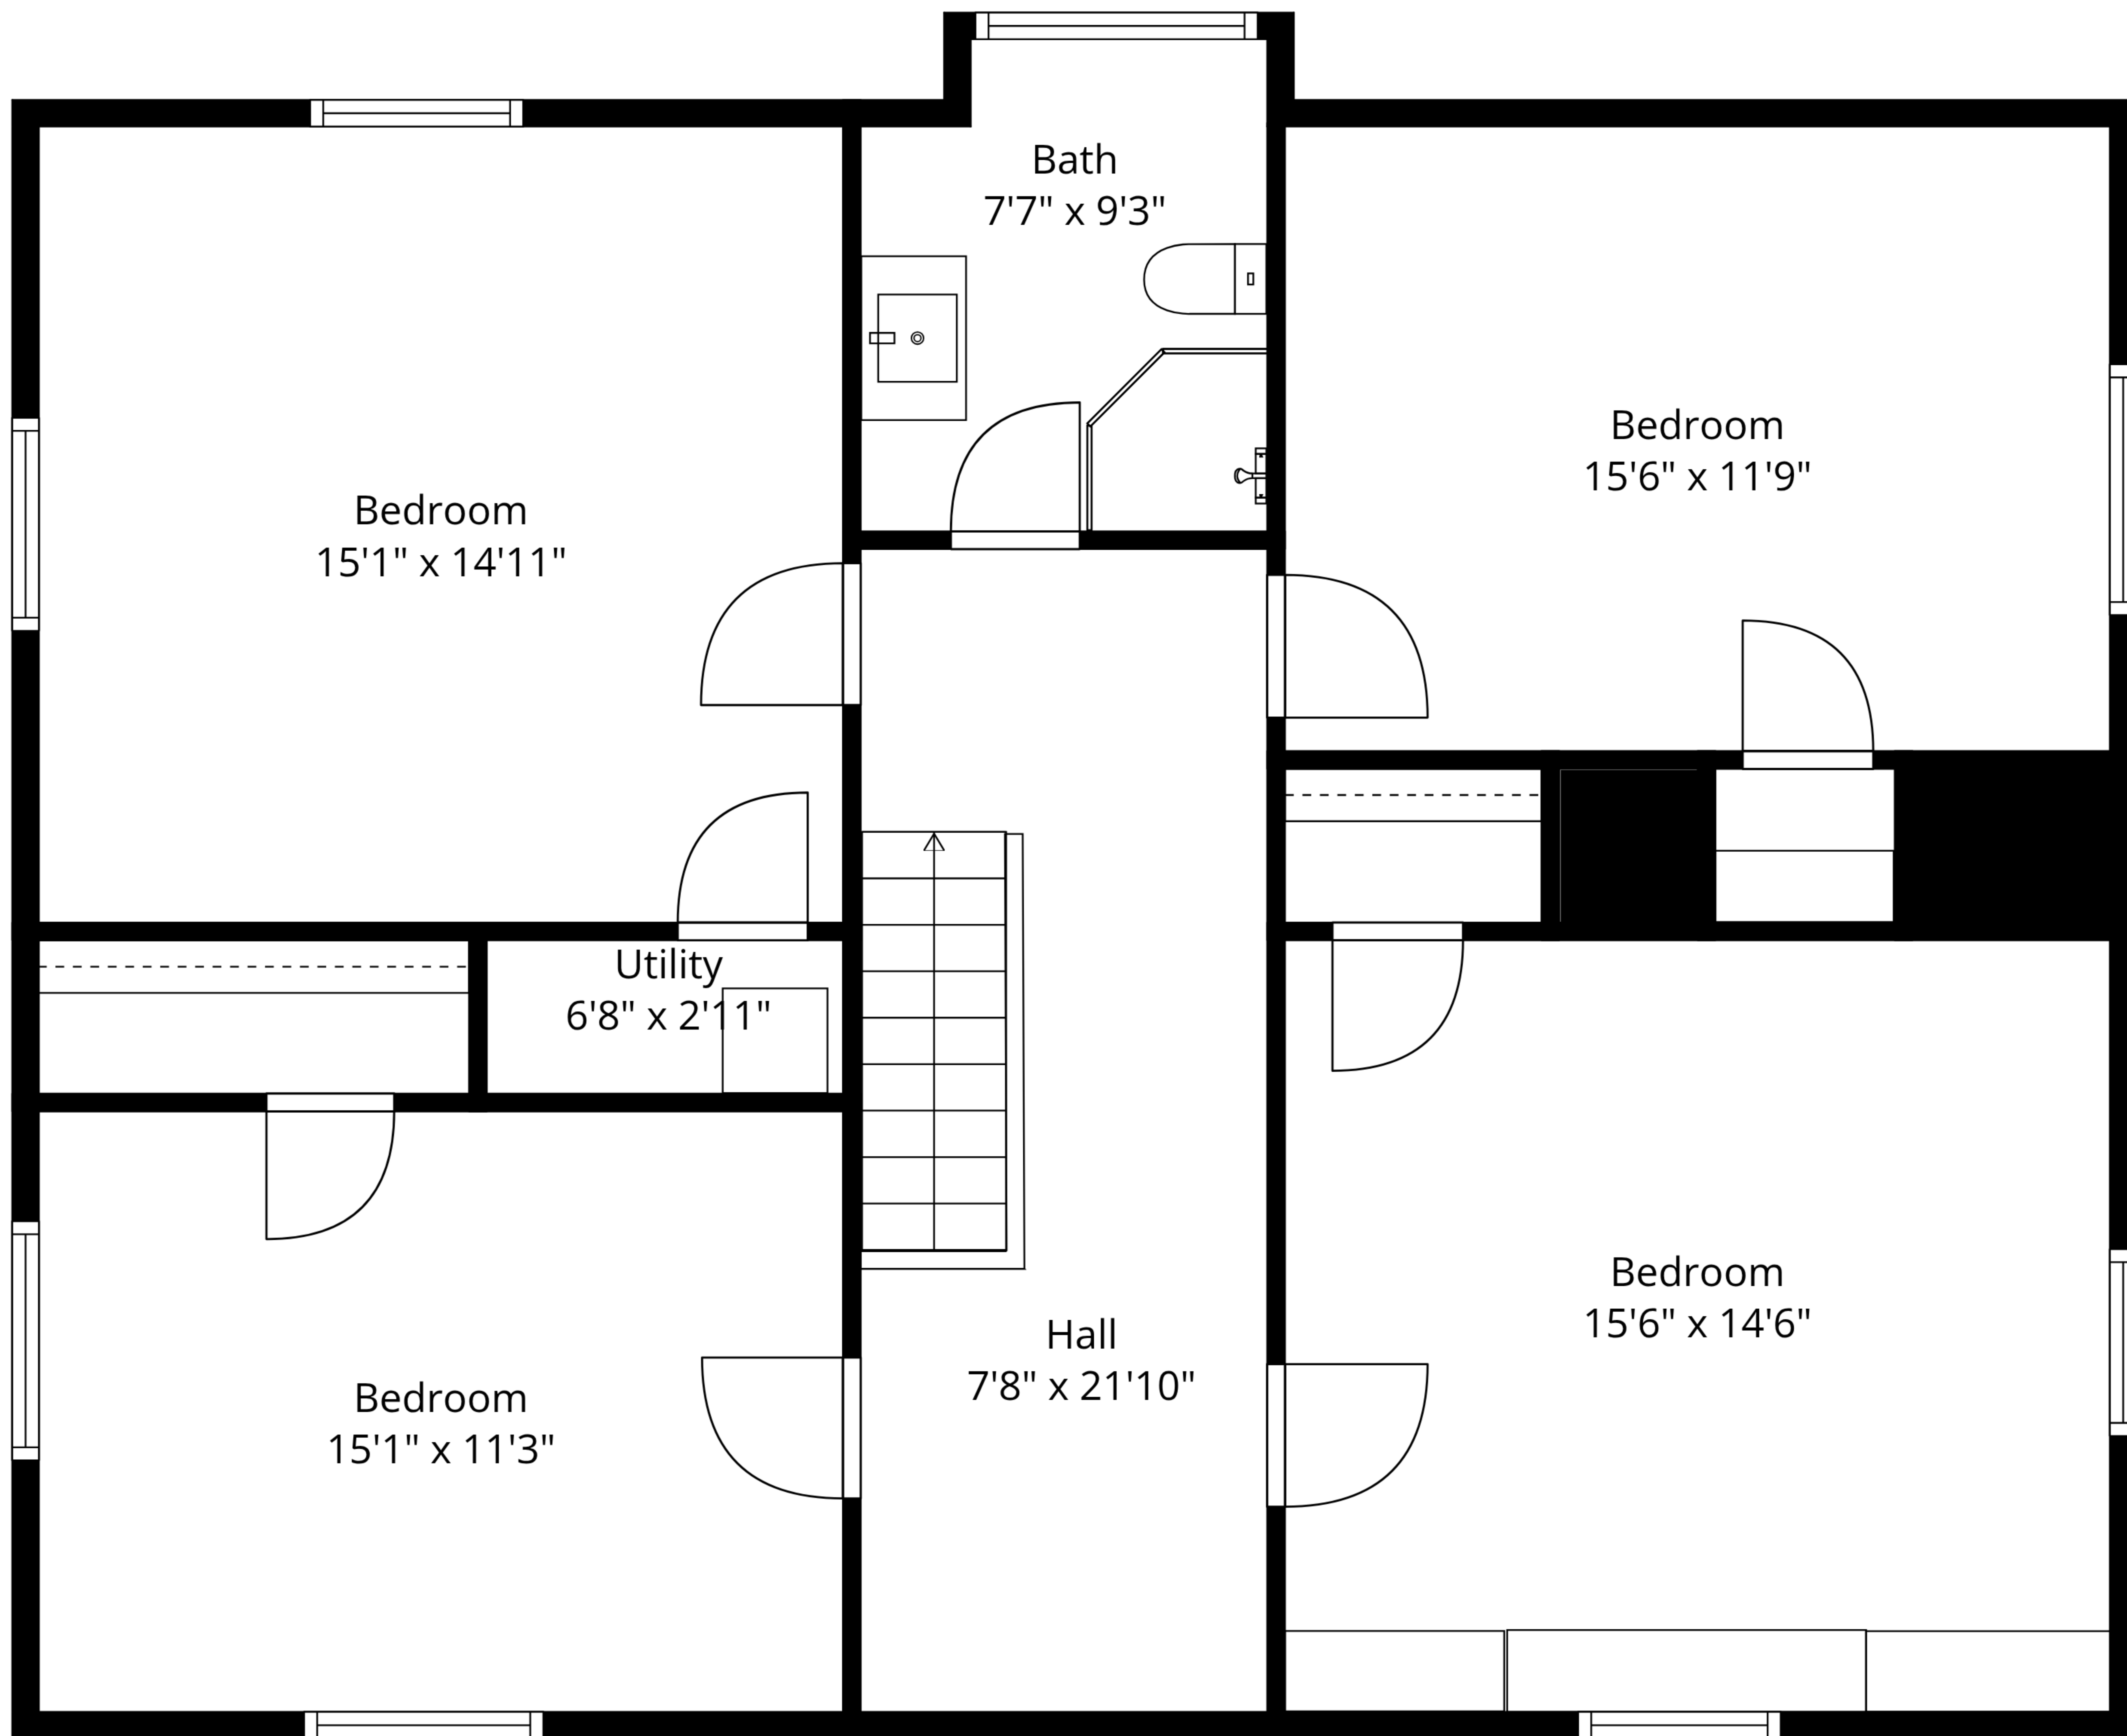

TOTAL: 6340 sq. ft

Basement: 1567 sq. ft, 1st floor: 2133 sq. ft, 2nd floor: 1492 sq. ft, 3rd floor: 1148 sq. ft

EXCLUDED AREAS: UTILITY: 97 sq. ft, PORCH: 163 sq. ft, PATIO: 44 sq. ft,

FIREPLACE: 17 sq. ft, WALLS: 356 sq. ft

Measurements Are Approximate - Deemed Highly Reliable But Not Guaranteed

TOTAL: 6340 sq. ft

Basement: 1567 sq. ft, 1st floor: 2133 sq. ft, 2nd floor: 1492 sq. ft, 3rd floor: 1148 sq. ft

EXCLUDED AREAS: UTILITY: 97 sq. ft, PORCH: 163 sq. ft, PATIO: 44 sq. ft,

FIREPLACE: 17 sq. ft, WALLS: 356 sq. ft

Measurements Are Approximate - Deemed Highly Reliable But Not Guaranteed

TOTAL: 6340 sq. ft

Basement: 1567 sq. ft, 1st floor: 2133 sq. ft, 2nd floor: 1492 sq. ft, 3rd floor: 1148 sq. ft

EXCLUDED AREAS: UTILITY: 97 sq. ft, PORCH: 163 sq. ft, PATIO: 44 sq. ft,

FIREPLACE: 17 sq. ft, WALLS: 356 sq. ft

Measurements Are Approximate - Deemed Highly Reliable But Not Guaranteed

TOTAL: 6340 sq. ft